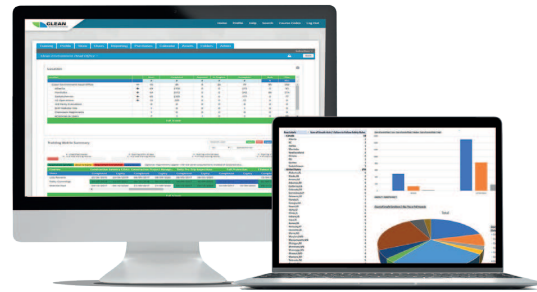

Subscription Includes the Learning Management System

As a part of this course subscription you have access to an enterprise-level learning management system (LMS) that includes:

- ✓ The ability to assign your employees their required training
- ✓ The opportunity to complete training online anywhere with internet
- ✓ A robust exam engine, SCORM 1.2 and 2004 compatibility
- ✓ An integrated eCommerce store, and course permission
- ✓ A design built for companies with strong safety training needs

Reporting and Automatic Notifications

Excel-compatible data management and reporting creates seamless communication between the Bistrainer software and the spreadsheet files currently used by your various departments.

View online report dashboards and receive automated notifications for topics such as:

- ✓ Training About to Expire and Learning Gap Analysis
- ✓ Number of Course Completions by each of your Team Members
- ✓ Location Specific Reports for your various Offices and Job Sites
- ✓ Risk Analysis Based on Hazard Assessments and Site Audits

Additional Tools

to Compliment this Course Subscription

Training Record Management

- Certificate Management
- Expiry Alerts
- Auto Archiving
- Training Hours Reports
- Mass Record Upload/
- Update Tools

Equipment Management

- Mileage
- Hours
- Qualified Personnel
- Maintenance
- Advanced Analytics
- And More

Digital Forms

- Drag-and-drop technology
- Add & upload images
- Add & upload videos
- Compatible with mobile devices
- Responsive and secure webpage

Classroom Calendar

- Classroom Management
- Instructor Management
- Course Management