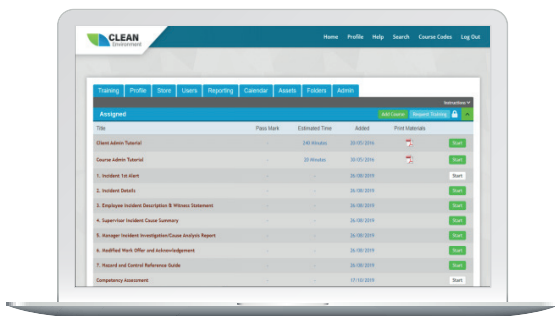

Subscription Includes the Learning Management System

As a part of this course subscription you have access to an enterprise-level learning management system (LMS) that includes:

- ✓ The ability to assign your employees their required training
- ✓ The opportunity to complete training online anywhere with internet
- ✓ A robust exam engine, SCORM 1.2 and 2004 compatibility
- ✓ An integrated eCommerce store, and course permission
- ✓ A design built for companies with strong safety training needs

Reporting and Automatic Notifications

Excel-compatible data management and reporting creates seamless communication between the Bistrainer software and the spreadsheet files currently used by your various departments.

View online report dashboards and receive automated notifications for topics such as:

- ✓ Training About to Expire and Learning Gap Analysis
- ✓ Number of Course Completions by each of your Team Members
- ✓ Location Specific Reports for your various Offices and Job Sites
- ✓ Risk Analysis Based on Hazard Assessments and Site Audits

Additional Tools

to Compliment this Course Subscription

Training Record Management

- Certificate Management
- Expiry Alerts
- Auto Archiving
- Training Hours Reports
- Mass Record Upload/
- Update Tools

Equipment Management

- Mileage
- Hours
- Qualified Personnel
- Maintenance
- Advanced Analytics
- And More

Digital Forms

- Drag-and-drop technology
- Add & upload images
- Add & upload videos
- Compatible with mobile devices
- Responsive and secure webpage

Classroom Calendar

- Classroom Management
- Instructor Management
- Course Management