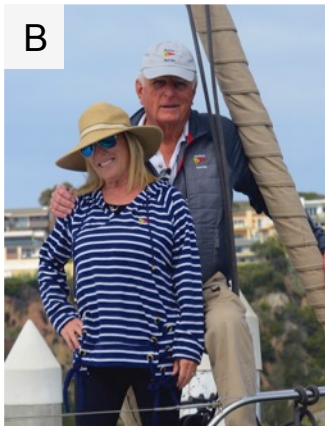

Men's & Ladies Outerwear

Jackets, Coats, Sweatshirts, Hats, and more....

1. **A. Ladies Buttoned V-Neck Hoodie**
   Colors: White. Sizes: XS, SM, M, L, XL
   Item# 006
   $45.00

1. **B. Ladies Striped Hoodie**
   Colors: Blue/White. Sizes: XS, SM, M, L, XL
   Item# 007
   $45.00

1. **C. Zippered Hoodie**
   Colors: White. Sizes: XS, SM, M, L, XL, XXL
   Item# 008
   $40.00

1. **D. Men's Down/Fleece Jacket**
   Colors: Blue, Gray. Sizes: SM, M, L, XL, XXL
   Item# 009
   $45.00

1. **E. Ladies Down Vest**
   Colors: Periwinkle. Sizes: XS, SM, M, L, XL
   Item# 010
   $35.00

1. **F. Ladies Spring Jacket**
   Colors: White. Sizes: XS, SM, M, L, XL
   Item# 011
   $40.00

1. **G. WCYC Ball Cap**
   Colors: Gray, Black, Blue.
   Item# 012
   $15.00