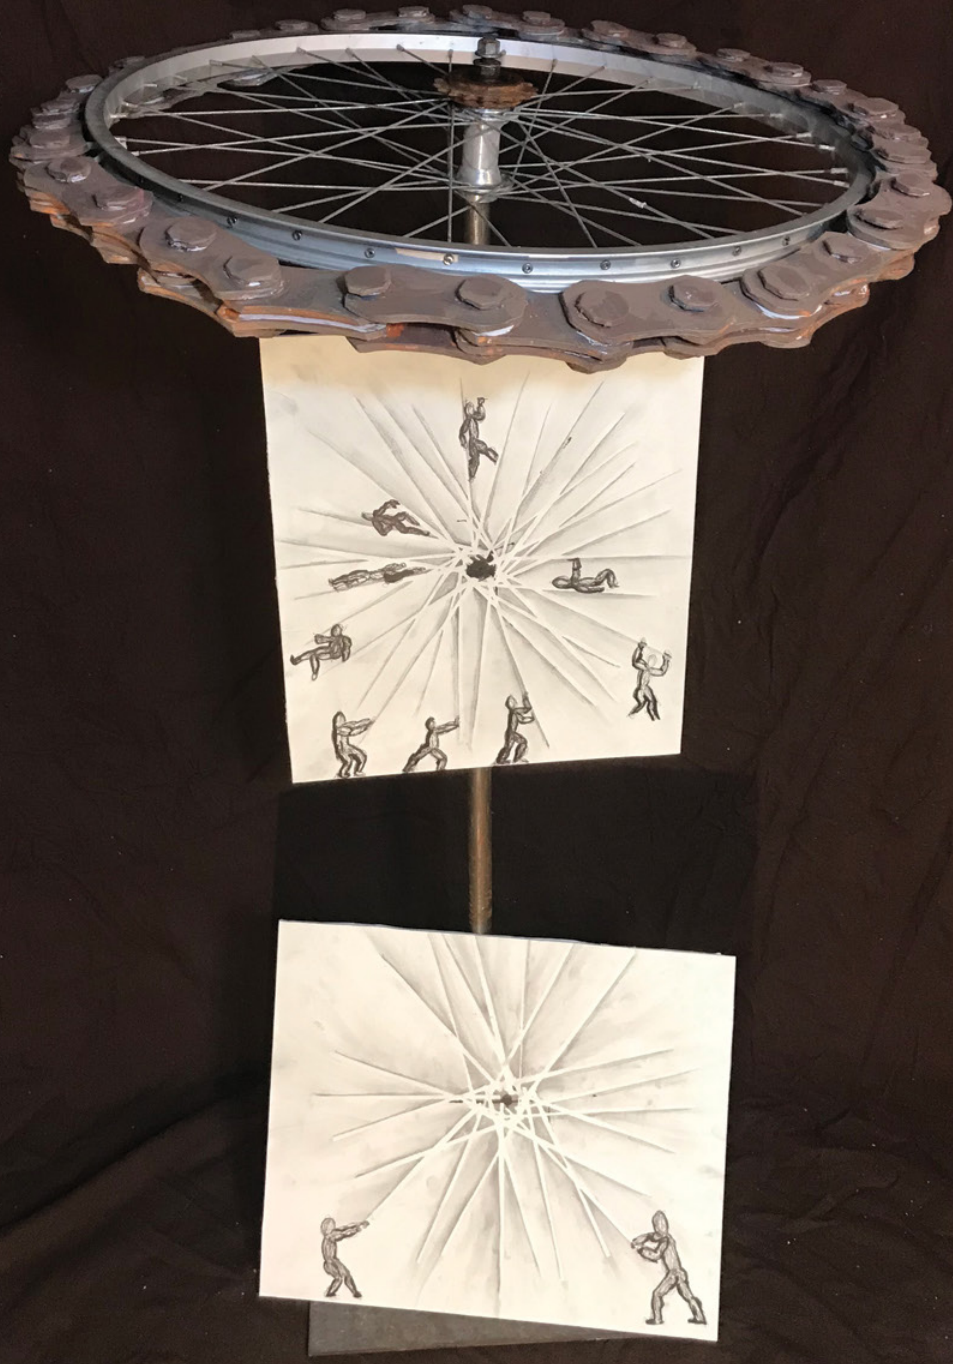

Hazy Path

12"x20" framed 20x24

Gouache, Krylon, Cut Bristol, Alloy frame

Impossible Spaces

36"x24"

Pencil, Acrylicpaint, Ink
Pre-Stretched Canvas and Drawing paper

Mechanic's Wheel

11"x17" drawings Mounted on Foam core

196 piece foam core bicycle chain mounted on 26" rim

Natural Diptych
Gouache Paint on cut Bristol board
9"x14 & 9"x14"

Push Pull
48"x15"

Gouache, Ink, Pencil

3/4" PLY, Drawing paper

Study of Torso

Shown with and without Muscular Overlay

Pencil on 18x24" drawing paper

9x24" Vellum

Slab Pots

9" and 10" tall
glazed & fired clay