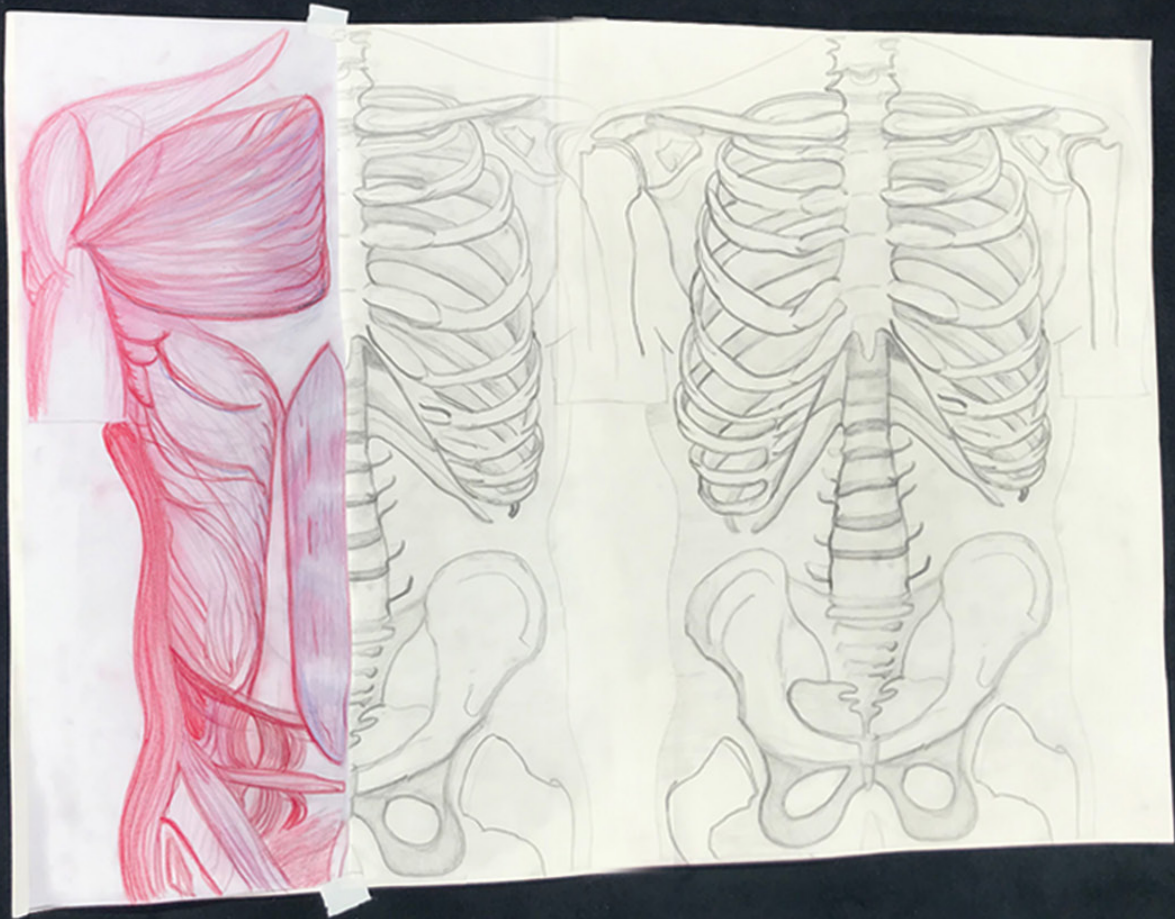

Hazy Path

12"x20" framed 20x24

Gouache, Krylon, Cut Bristol, Alloy frame

Impossible Spaces

36"x24"

Pencil, Acrylicpaint, Ink
Pre-Stretched Canvas and Drawing paper

Mechanic's Wheel

11"x17" drawings Mounted on Foam core

196 piece foam core bicycle chain mounted on 26" rim

Natural Diptych
Gouache Paint on cut Bristol board
9"x14 & 9"x14"

Push Pull
48"x15"

Gouache, Ink, Pencil

3/4" PLY, Drawing paper

Study of Torso

Shown with and without Muscular Overlay

Pencil on 18x24" drawing paper

9x24" Vellum

Slab Pots

9" and 10" tall
glazed & fired clay