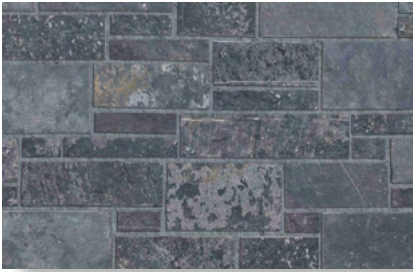

Klondike Limestone