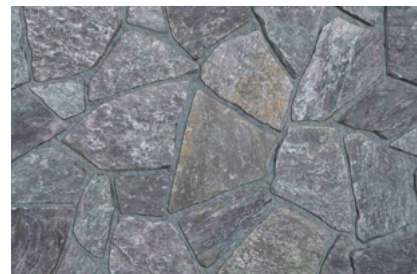

* WestCoast® Quartzite

8 COLORS TO CHOOSE FROM

SPECIFICATIONS

size of stone: *Up to 1 1/2 ft² (0.1 m²) plus fillers*

weight: *Up to 13 lbs/ft² (63 kgs/m²)*

thickness: *Average 1 1/4" (32 mm)*

corners: *Available*

* Full bed options are available exclusively in these colors. The specifications for height and length are consistent with veneer options, with a thickness ranging from 3.5 - 5" (89 - 127 mm).