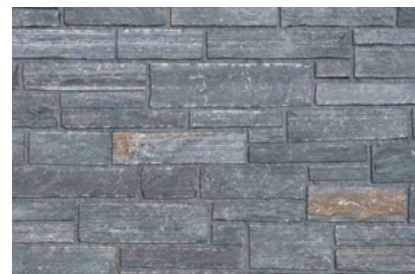

* Grigio *Sandstone*

* Lancaster *Quartzite*

* New England *Schist*

Providence Granite/Quartzite

* Tuscan *Sandstone*

* WestCoast[®] *Quartzite*

SPECIFICATIONS

length: *Up to 18" (457 mm)*