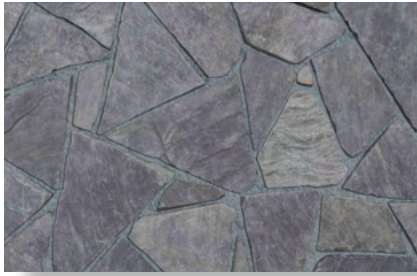

Cambrian Sandstone