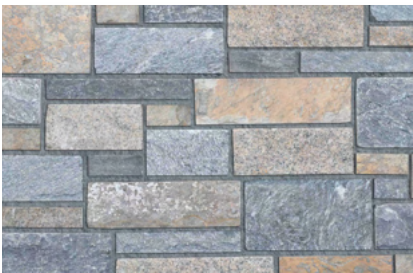

Lancaster Quartzite

Oxford Sandstone

Providence Granite/Quartzite

Saddleback Sandstone

Siena Sandstone

9 COLORS TO CHOOSE FROM

SPECIFICATIONS

length: *Up to 18" (457 mm)*