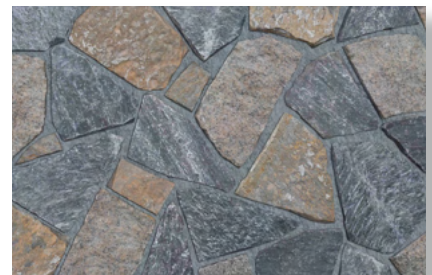

Cambrian Sandstone

* Copper Canyon *Sandstone*

Providence Granite/Quartzite

* WestCoast[®] *Quartzite*

5 COLORS TO CHOOSE FROM

SPECIFICATIONS

length: *Up to 18" (457 mm) plus fillers*

height: *Up to 12" (305 mm) plus fillers*

WestCoast® Fieldstone

PANGAEA®
THIN STONE VENEER
COLLECTIVE

FIELDSTONE

Cambrian Sandstone

Chinook Granite

** Copper Canyon Sandstone*

** Grigio Sandstone*

** Lancaster Quartzite*