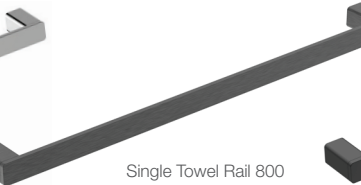

Single Towel Rail 600
Chrome
1243897

Single Towel Rail 600
Gun Metal
1243900

Single Towel Rail 600
Matt Black
1243898

Single Towel Rail 800
Brushed Nickel
1243927

Single Towel Rail 800
Chrome
1243925

Single Towel Rail 800
Gun Metal
1243928