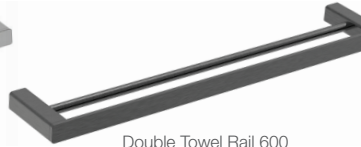

Soap Shelf Gun Metal
1243920

Soap Shelf Matt Black
1243918

Double Towel Rail 600
Brushed Nickel
1243923

Double Towel Rail 600
Chrome
1243921

Double Towel Rail 600
Gun Metal
1243924

Double Towel Rail 600
Matt Black
1243922