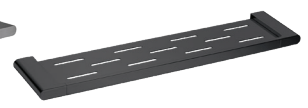

Lina

Lina, with a slender and square profile that is both modern and contemporary

Lina Vessel Basin Mixer
Brushed Nickel 1243805