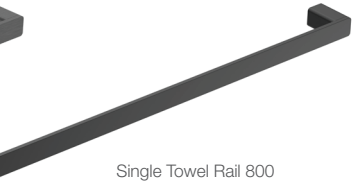

Single Towel Rail 600
Chrome
1243897

Single Towel Rail 600
Gun Metal
1243900

Single Towel Rail 600
Matt Black
1243898

Single Towel Rail 800
Brushed Nickel
1243927

Single Towel Rail 800
Chrome
1243925

Single Towel Rail 800
Gun Metal
1243928