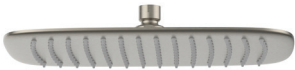

Ceiling Shower Arm 300
Matt Black
1251307

Curved Shower Arm 313
Brushed Nickel
1243968

Curved Shower Arm 313
Chrome
1243966

Curved Shower Arm 313
Gun Metal
1243969

Curved Shower Arm 313
Matt Black
1243967