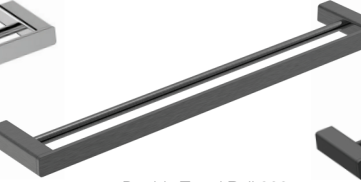

Double Towel Rail 800
Gun Metal
1243932