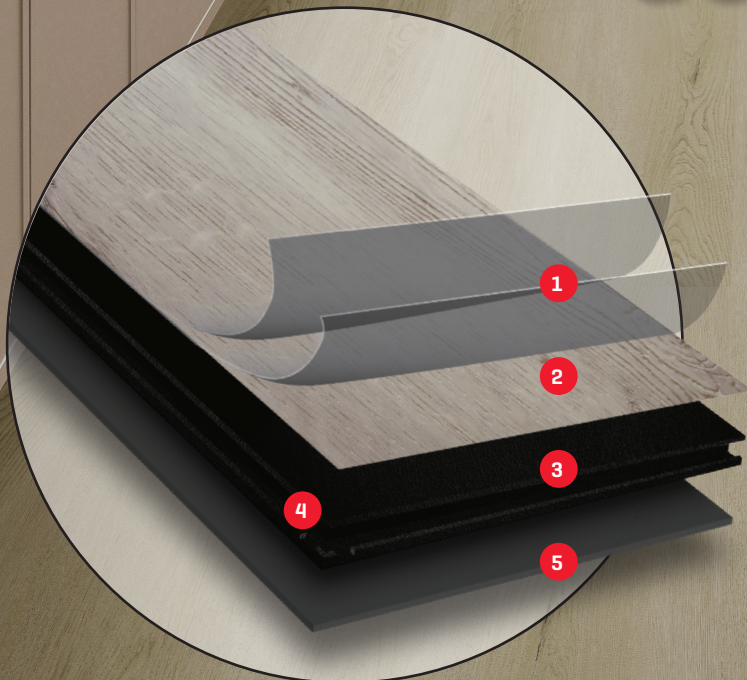

### 4. Fast & Easy DIY Install

A tight lock (angle-drop click) system allows for fast, easy and clean installation. Minimum subfloor preparation required for a seamless large area installation up to 400m<sup>2</sup> without transition strips.

ANTI-MICROBIAL SURFACE

EXTRA IMPACT RESISTANT SURFACE

STEAM MOP FRIENDLY

SOUND ABSORBING PAD 1mm

MICRO BEVEL ON 4 SIDES

GLUELESS INSTALLATION

ANGLE-TIGHT CLICK SYSTEM

# ...stable, rigid, water and dent resistant

**BE VISUAL** *Live*

See our new Hard Flooring range in your own space with our real time visualiser. It's easy; scan the QR code, upload a photo of your room and start designing!