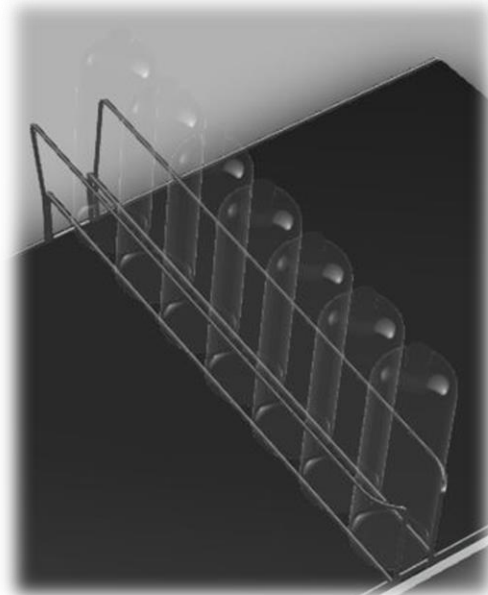

## Bottle Slider – Reducing Costs Through Simplicity

## Bottle Slider – It Simply Works

- Retro Fits To Existing Shelving
- Shelf Doesn't Need To Be Angled
- No Additional Brackets or RSB's Required
- A Full Shelf Can Be Installed In Minutes By Store Staff

## Bottle Slider – It Simply Works

- Reduce Merchandising Costs
- Keep The Product At The Front of The Shelf
- Various Size Available For All Bottles
- Launching March 2018