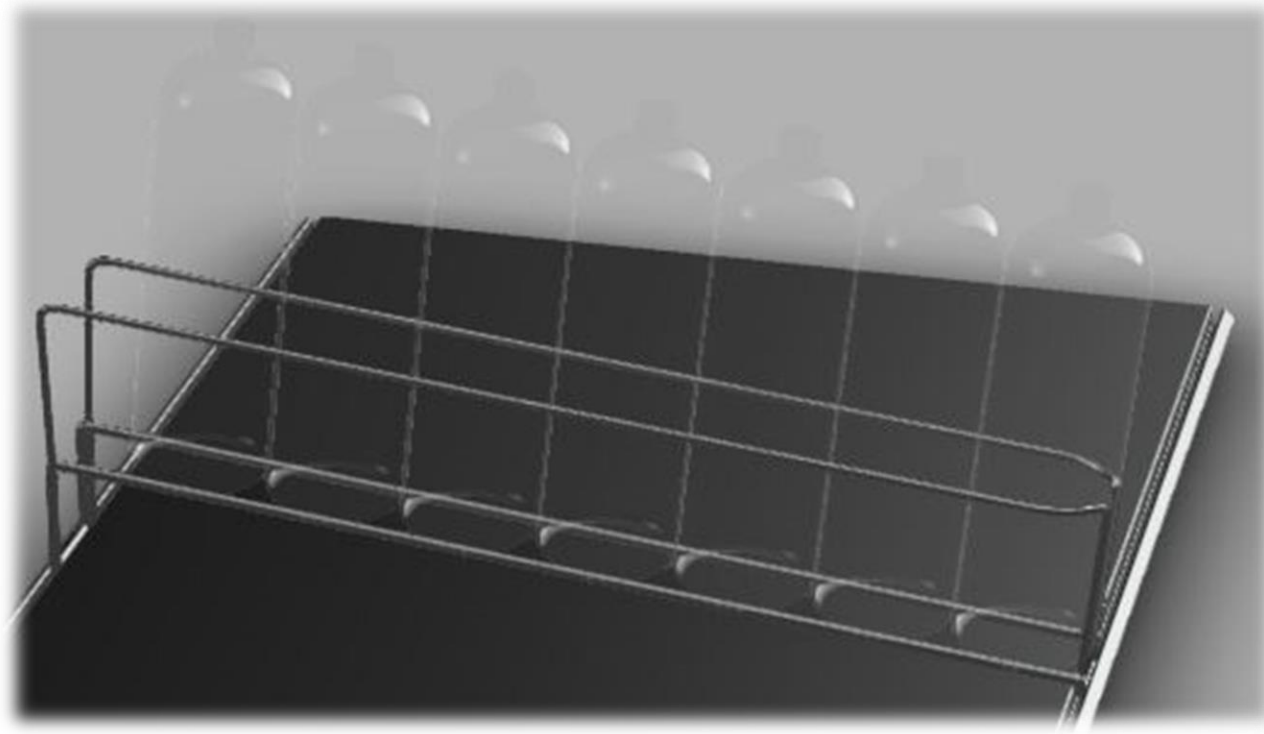

## Bottle Slider – Reducing Costs Through Simplicity

## Bottle Slider – It Simply Works

- Retro Fits To Existing Shelving
- Shelf Doesn't Need To Be Angled
- No Additional Brackets or RSB's Required
- A Full Shelf Can Be Installed In Minutes By Store Staff

## Bottle Slider – It Simply Works

- Reduce Merchandising Costs
- Keep The Product At The Front of The Shelf
- Various Size Available For All Bottles
- Launching March 2018