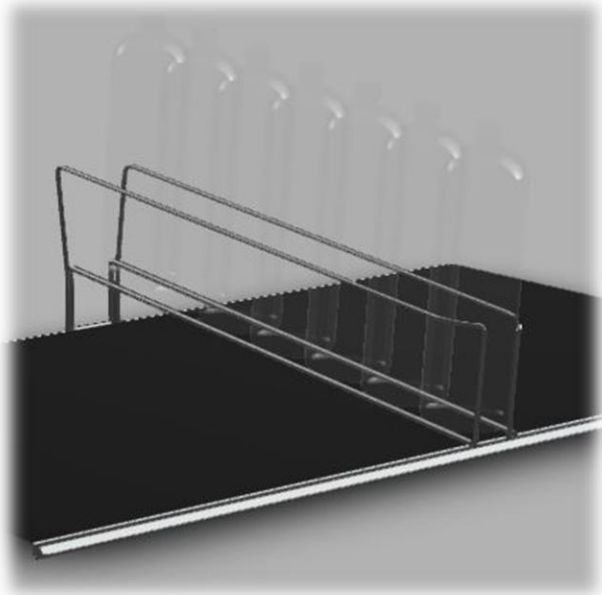

## Bottle Slider – Reducing Costs Through Simplicity

## Bottle Slider – It Simply Works

- Retro Fits To Existing Shelving
- Shelf Doesn't Need To Be Angled
- No Additional Brackets or RSB's Required
- A Full Shelf Can Be Installed In Minutes By Store Staff

## Bottle Slider – It Simply Works

- Reduce Merchandising Costs
- Keep The Product At The Front of The Shelf
- Various Size Available For All Bottles
- Launching March 2018