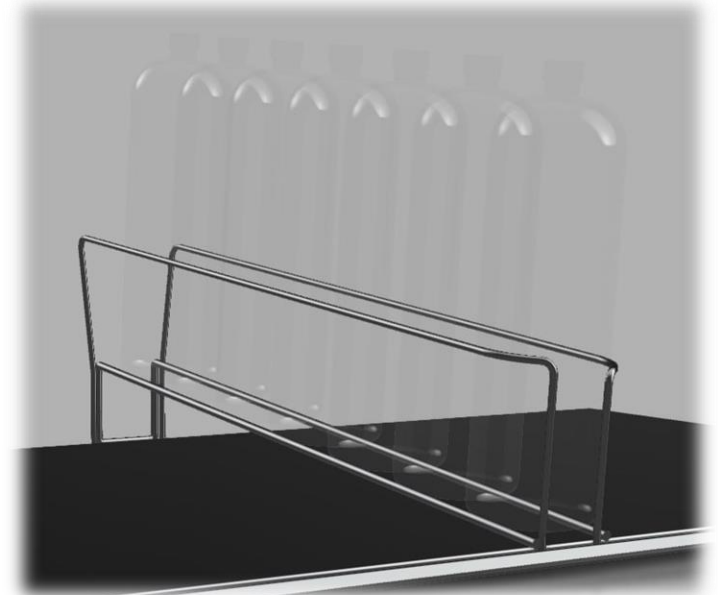

## Bottle Slider – Reducing Costs Through Simplicity

## Bottle Slider – It Simply Works

- Retro Fits To Existing Shelving
- Shelf Doesn't Need To Be Angled
- No Additional Brackets or RSB's Required
- A Full Shelf Can Be Installed In Minutes By Store Staff

## Bottle Slider – It Simply Works

- Reduce Merchandising Costs
- Keep The Product At The Front of The Shelf
- Various Size Available For All Bottles
- Launching March 2018