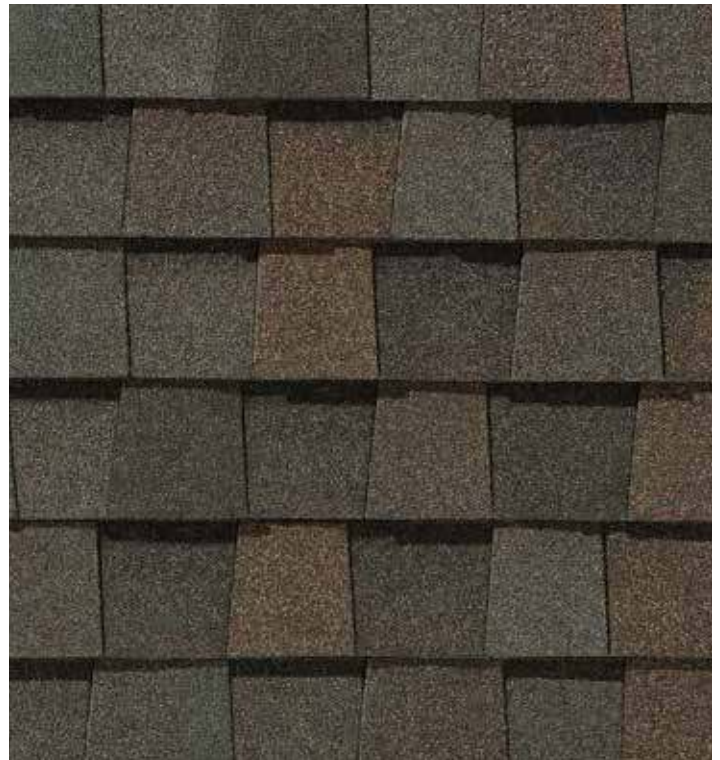

Landmark[®] Series

Designer Roofing Series

 certainteed
SAINT-GOBAIN

Landmark, shown in Weathered Wood

SAINT-GOBAIN

NOTE: Due to limitations of printing reproduction, CertainTeed can not guarantee the identical match of the actual product color to the graphic representations throughout this publication.

Scan code for
more information

LANDMARK® COLOR PALETTE

Silver Birch

Cobblestone Gray

Weathered Wood*

Moiré Black*

Resawn Shake

**Available in Max Def Blend.*

Max Def Weathered Wood

Scan code for
more information

LANDMARK® PREMIUM COLOR PALETTE

Max Def Weathered Wood

Max Def Moiré Black

Max Def Burnt Sienna

Max Def Heather Blend

MAX DEF COLORS - Look deeper. With Max Def, a new dimension is added to shingles with a richer mixture of surface granules. You get a brighter, more vibrant, more dramatic appearance and depth of color. And the natural beauty of your roof shines through.