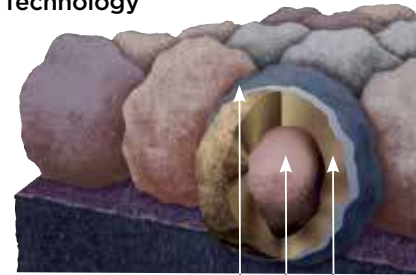

StreakFighter®

Algae Resistance

The ultimate in stain protection.

Those streaks you see on other roofs in your neighborhood? That's algae, and it's a common eyesore on roofing throughout North America. CertainTeed's **StreakFighter** technology uses the power of science to repel algae before it can take hold and spread. **StreakFighter's** granular blend includes naturally algae-resistant copper, helping your roof maintain its curb appeal and look beautiful for years to come.

Granule with **StreakFighter** Technology

Ceramic coating
Mineral core
Copper layer
Diagram for illustrative purposes only.

CertaSeal®

Uplift Protection

CertaSeal® is a fast-activating modified asphalt sealant with a 20-year record of proven performance. Designed to seal shingles together upon installation, it protects roofs from wind uplift and shingle blow-off so that homes stay safe and dry. It's also engineered to remain flexible after installation, unlike harder sealants that can dry out and crack over time.