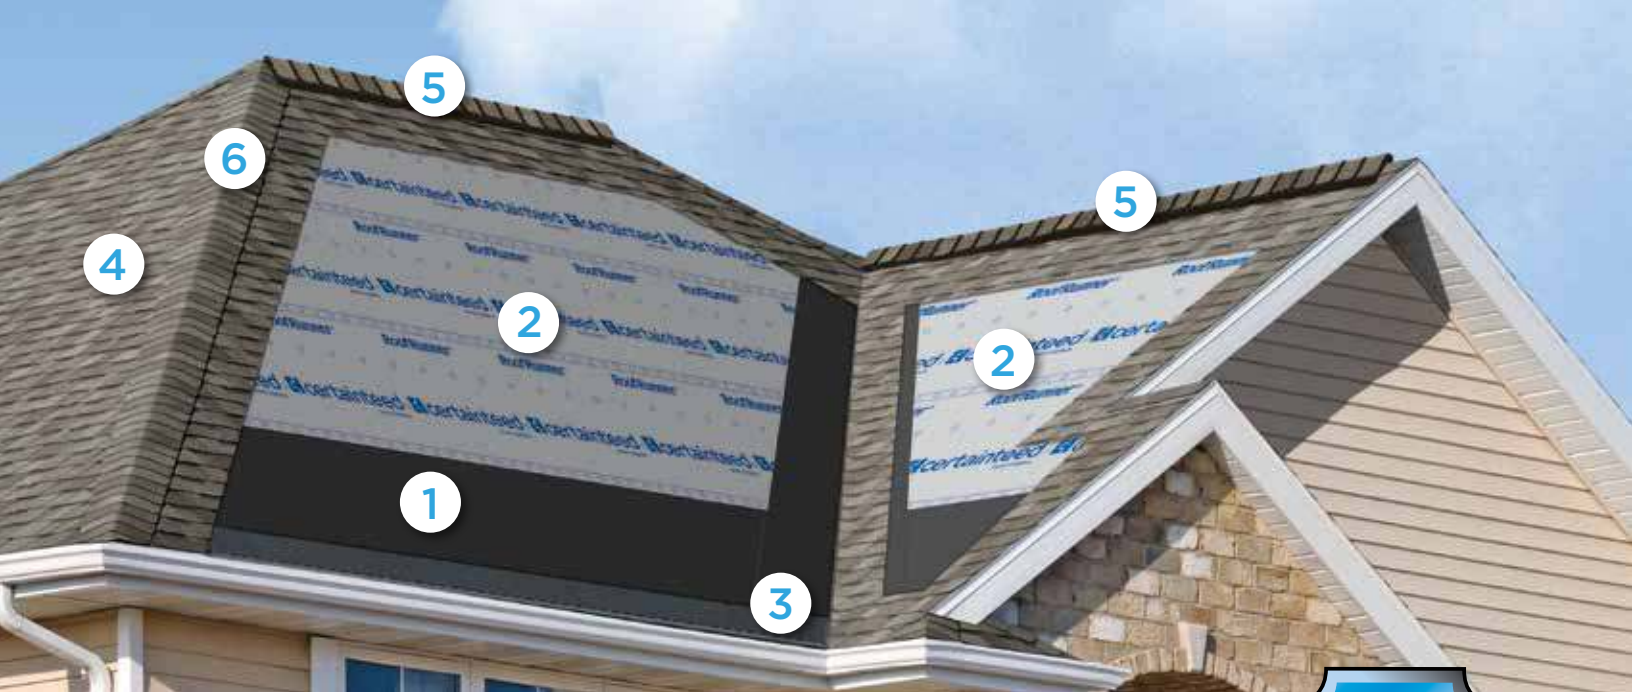

The ColorView® Visualizer: Design your Dream Home with the Click of a Mouse

CertainTeed created the ColorView tool to help homeowners bring their creative vision to reality.

Just look through a photo library of homes to choose one that looks most like your own. Then click on the roof to easily switch designs and see what CertainTeed product looks best. You can choose from hundreds of different roofing design and color combinations, and even add roof accents in different colors. All before anyone raises a hammer.

Want to visualize different roofing styles on your own home? You can upload photos to ColorView and have them digitally masked by one of our design professionals, or use DIY mode to upload and mask your own photos.

Plus, you can print or share your ColorView photos with family and friends to get their feedback. Visit colorview.certainteed.com and get started.

Add a Little Accent to Your Roof

The visually impactful choice for capping the hips and ridges of your roof, CertainTeed's Cedar Crest® accessory shingles will complement or match any shingle in the Landmark Series. For a low-profile hip and ridge look, CertainTeed also offers Shadow Ridge® accessory shingles. Also available in **ClimateFlex** version.

Color Companion Products for Flat Roof Areas

With CertainTeed Flintlastic® SA, you can coordinate flat roof areas like carports, canopies and porches with your main roof. Flintlastic SA is a self-adhering low slope roofing product available in ten colors that complement some of the most popular CertainTeed shingles.