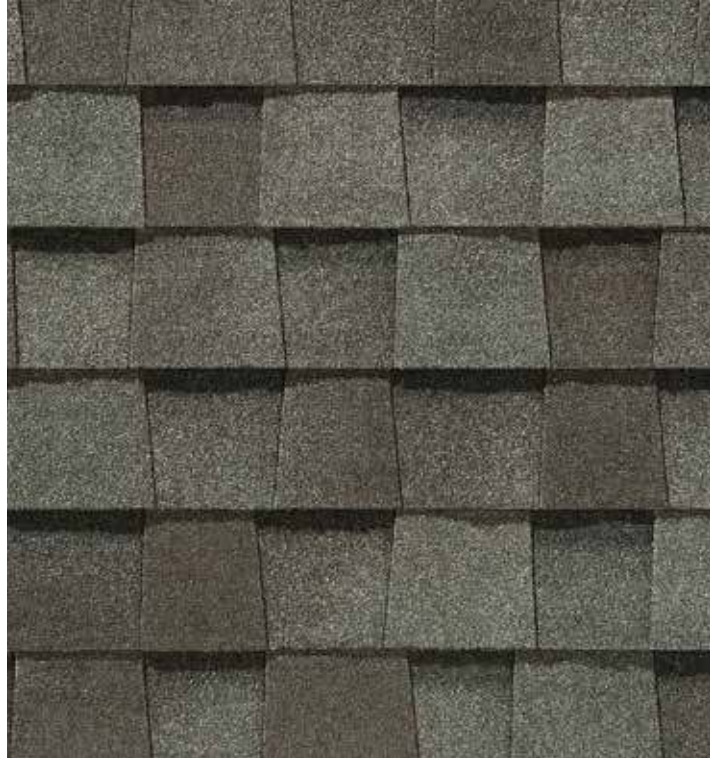

Weathered Wood