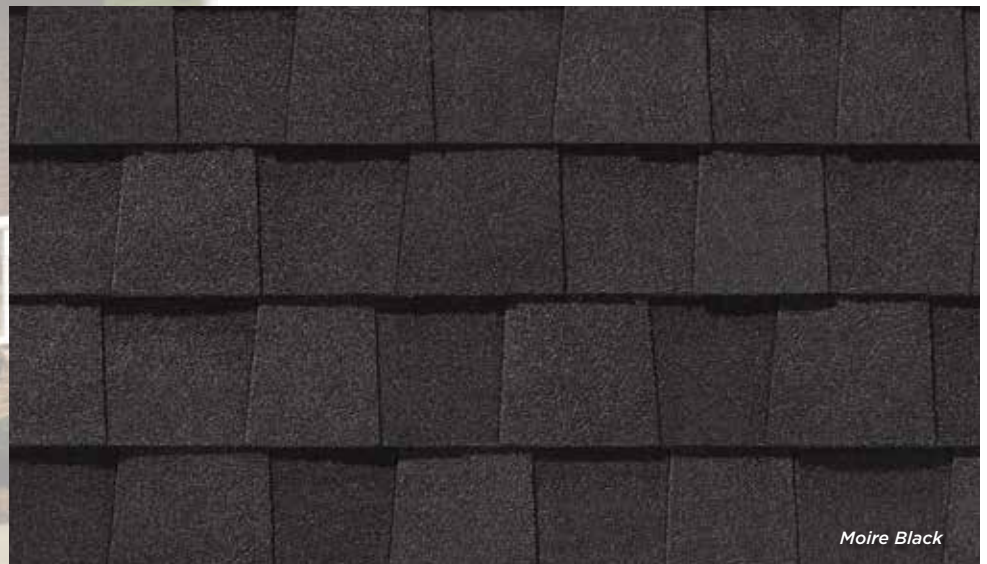

- Highest industry-rated impact protection
- Better pliability and granule adhesion
- Endures weathering and cold-weather extremes

Moire Black

LANDMARK® ClimateFlex® COLOR PALETTE

Colonial Slate

Weathered Wood