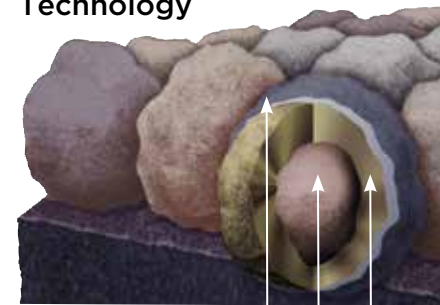

StreakFighter®

Algae Resistance

The ultimate in stain protection.

Those streaks you see on other roofs in your neighborhood? That's algae, and it's a common eyesore on roofing throughout North America. CertainTeed's **StreakFighter** technology uses the power of science to repel algae before it can take hold and spread. **StreakFighter's** granular blend includes naturally algae-resistant copper, helping your roof maintain its curb appeal and look beautiful for years to come.

Granule with StreakFighter Technology