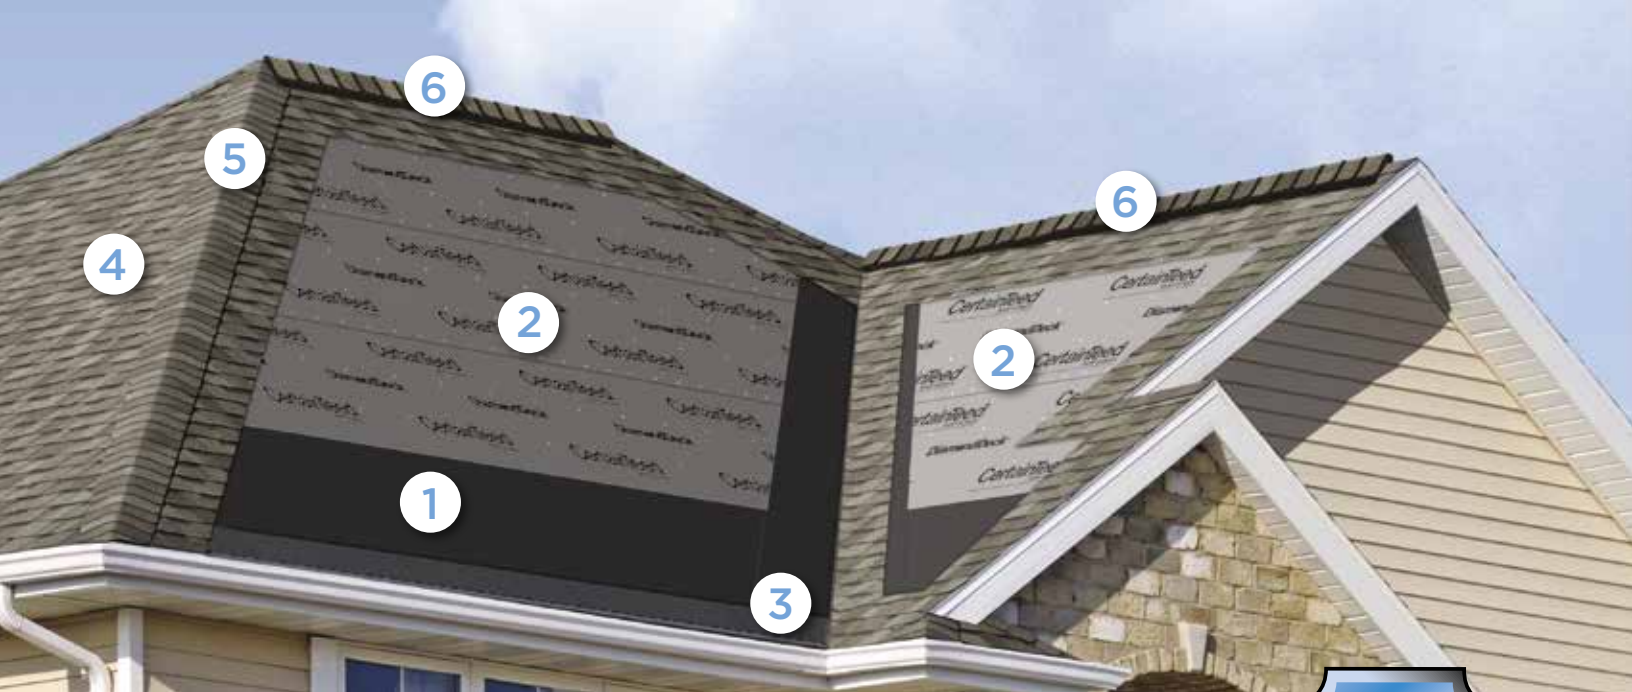

The ColorView® Visualizer: Design your Dream Home with the Click of a Mouse

CertainTeed created the ColorView tool to help homeowners bring their creative vision to reality.

Just look through a photo library of homes to choose one that looks most like your own. Then click on the roof to easily switch designs and see what CertainTeed product looks best. You can choose from hundreds of different roofing design and color combinations, and even add roof accents in different colors. All before anyone raises a hammer.

Want to visualize different roofing styles on your own home? You can upload photos to ColorView and have them digitally masked by one of our design professionals, or use DIY mode to upload and mask your own photos.

Plus, you can print or share your ColorView photos with family and friends to get their feedback. Visit colorview.certainteed.com and get started.

Add a Little Accent to Your Roof

CertainTeed offers Mountain Ridge®, an accessory product used for capping hips and ridges. It is the perfect finishing touch for your roof, offering blended color and high-profile design. CertainTeed also offers Cedar Crest®, a medium-profile design and Shadow Ridge®, a low-profile design for capping ridges, now available in a **ClimateFlex** version.

Color Companion Products for Flat Roof Areas

With CertainTeed Flintlastic® SA, you can coordinate flat roof areas like carports, canopies and porches with your main roof. Flintlastic SA is a self-adhering low slope roofing product available in ten colors that complement some of the most popular CertainTeed shingles.