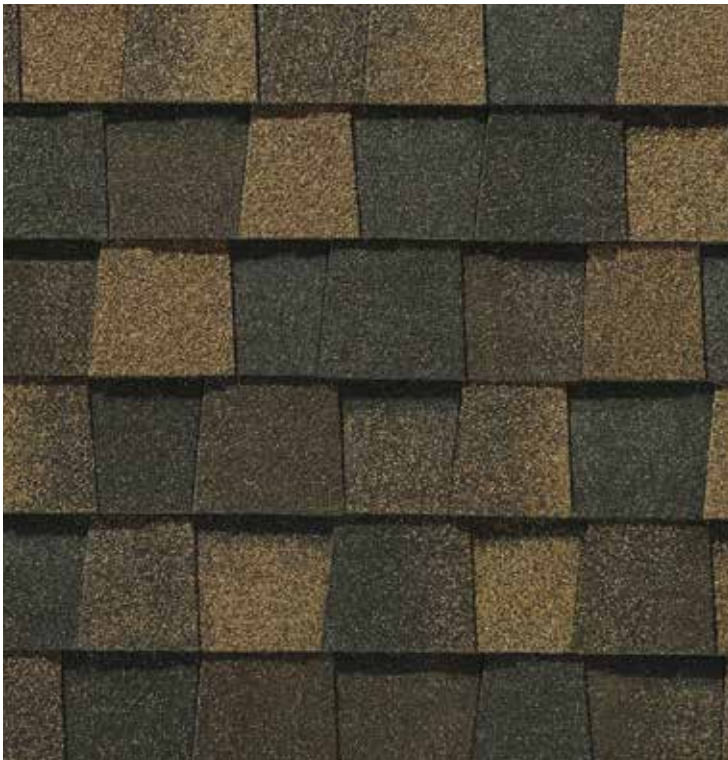

LANDMARK[®] SERIES

Designer Roofing Shingles

Landmark, shown in Weathered Wood

NOTE: Due to limitations of printing reproduction, CertainTeed can not guarantee the identical match of the actual product color to the graphic representations throughout this publication.

The Trusted Classic

LANDMARK®

Owning a Landmark roof brings peace of mind. Landmark's dual-layered construction and exceptional durability provide long-lasting protection for your home.

- Dual-layered for extra dimensionality and protection from the elements
- Offers the widest array of colors in the industry
- Independently certified as meeting the highest quality standards for roofing

Silver Birch

LANDMARK® COLOR PALETTE

Silver Birch

Cobblestone Gray

Weathered Wood*

Moire Black*

Resawn Shake

Hunter Green

Max Def Moire Black

LANDMARK® PRO COLOR PALETTE

Max Def Colonial Slate

Max Def Georgetown Gray

Max Def Burnt Sienna

Max Def Heather Blend

MAX DEF COLORS

Look deeper. With Max Def, a new dimension is added to shingles with a richer mixture of surface granules. You get a brighter, more vibrant, more dramatic appearance and depth of color. And the natural beauty of your roof shines through.