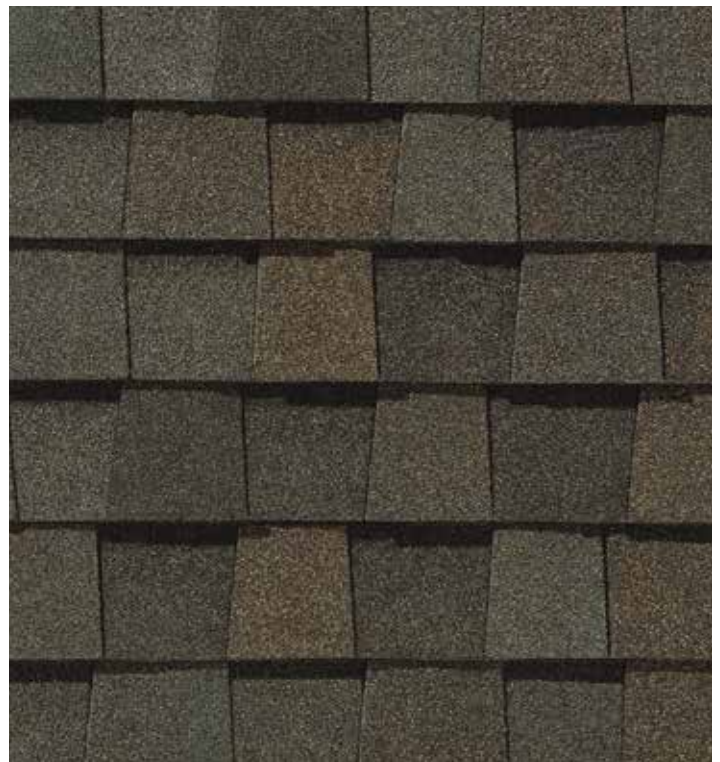

LANDMARK[®] SERIES

Designer Roofing Shingles

Landmark, shown in Weathered Wood

NOTE: Due to limitations of printing reproduction, CertainTeed can not guarantee the identical match of the actual product color to the graphic representations throughout this publication.

Silver Birch

LANDMARK® COLOR PALETTE

Silver Birch

Cobblestone Gray

Weathered Wood*

Moire Black*

Resawn Shake

Hunter Green

Max Def Weathered Wood

LANDMARK® PREMIUM COLOR PALETTE

Max Def Weathered Wood

Max Def Moire Black

Max Def Burnt Sienna

Max Def Heather Blend

MAX DEF COLORS - Look deeper. With Max Def, a new dimension is added to shingles with a richer mixture of surface granules. You get a brighter, more vibrant, more dramatic appearance and depth of color. And the natural beauty of your roof shines through.