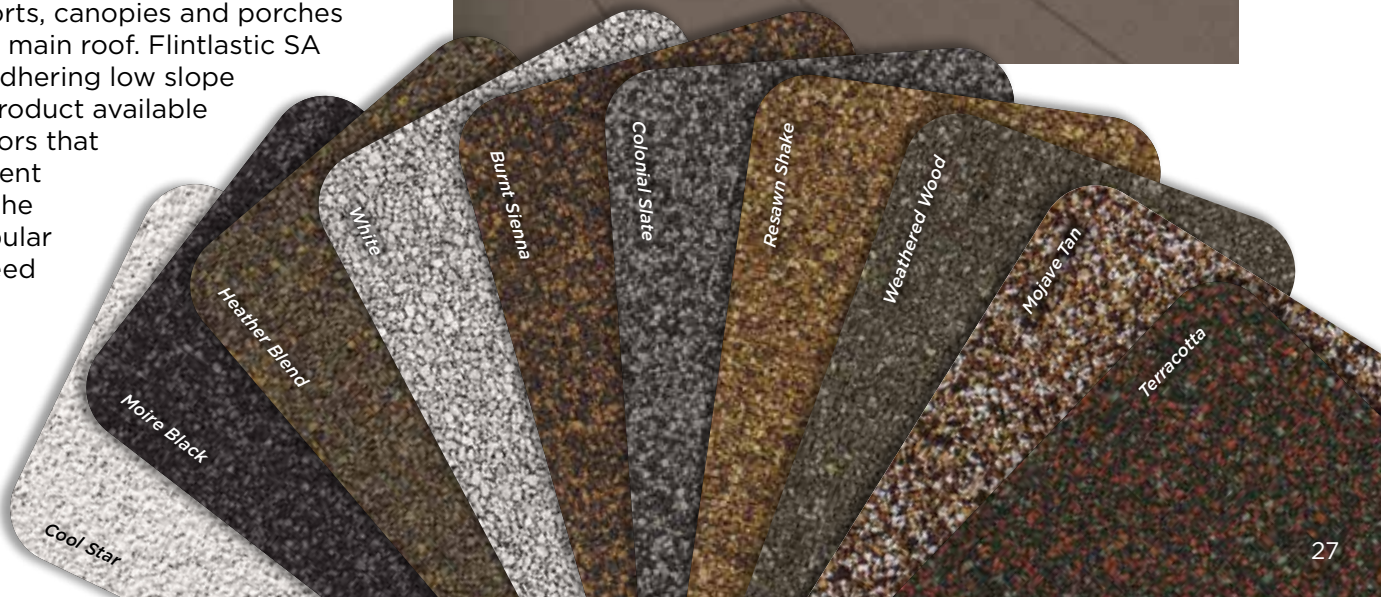

LANDMARK[®] SERIES

Designer Roofing Shingles

Landmark, shown in Weathered Wood

NOTE: Due to limitations of printing reproduction, CertainTeed can not guarantee the identical match of the actual product color to the graphic representations throughout this publication.

Want to visualize different roofing styles on your own home? You can upload photos to ColorView and have them digitally masked by one of our design professionals, or use DIY mode to upload and mask your own photos.

Plus, you can print or share your ColorView photos with family and friends to get their feedback. Visit colorview.certainteed.com and get started.

Add a Little Accent to Your Roof

CertainTeed offers Mountain Ridge®, an accessory product used for capping hips and ridges. It is the perfect finishing touch for your roof, offering blended color and high-profile design. CertainTeed also offers Cedar Crest®, a medium-profile design and Shadow Ridge®, a low-profile design for capping ridges, now available in a **ClimateFlex** version.

Color Companion Products for Flat Roof Areas

With CertainTeed Flintlastic® SA, you can coordinate flat roof areas like carports, canopies and porches with your main roof. Flintlastic SA is a self-adhering low slope roofing product available in ten colors that complement some of the most popular CertainTeed shingles.