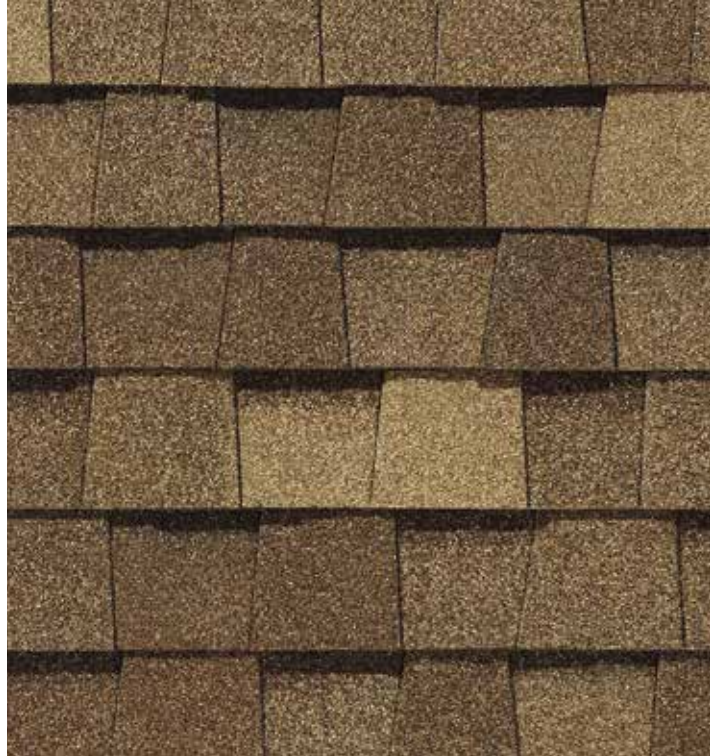

Resawn Shake