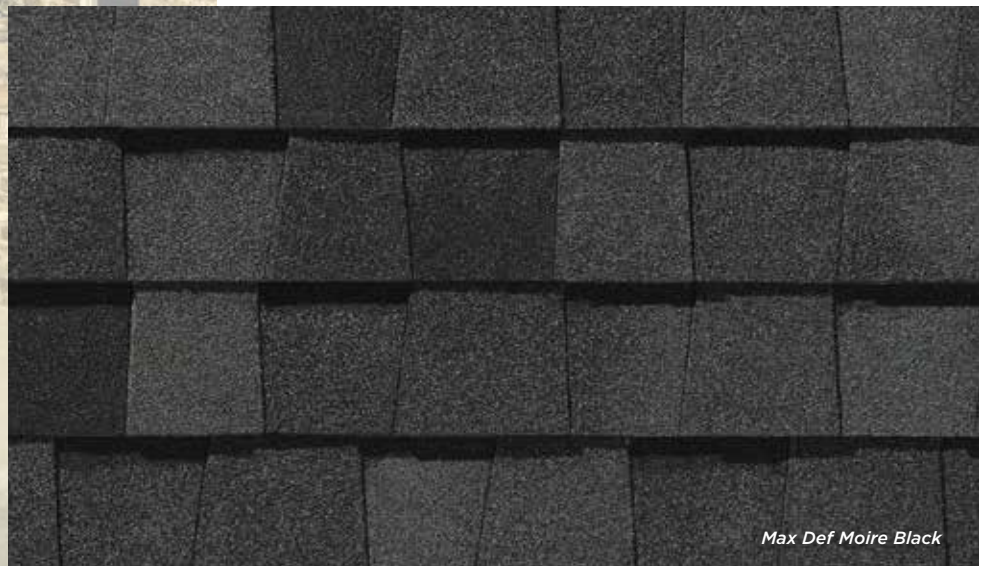

The Trusted Classic

LANDMARK®

Owning a Landmark roof brings peace of mind. Landmark's dual-layered construction and exceptional durability provide long-lasting protection for your home.

- Dual-layered for extra dimensionality and protection from the elements
- Offers the widest array of colors in the industry
- Independently certified as meeting the highest quality standards for roofing

Silver Birch

LANDMARK® COLOR PALETTE

Silver Birch

Cobblestone Gray

Weathered Wood*

Moire Black*

Resawn Shake

Hunter Green

Colonial Slate

Georgetown Gray*

Burnt Sienna

Heather Blend

The Expert's Choice

LANDMARK® PRO

A refined union of vision and value, our PRO line leads its class in optimal performance and variety of color.

- Engineered to meet professional contractors' exacting specifications
- Available in a wide selection of eye-catching **Max Def** colors
- Outweighs standard laminates to provide greater protection from the elements