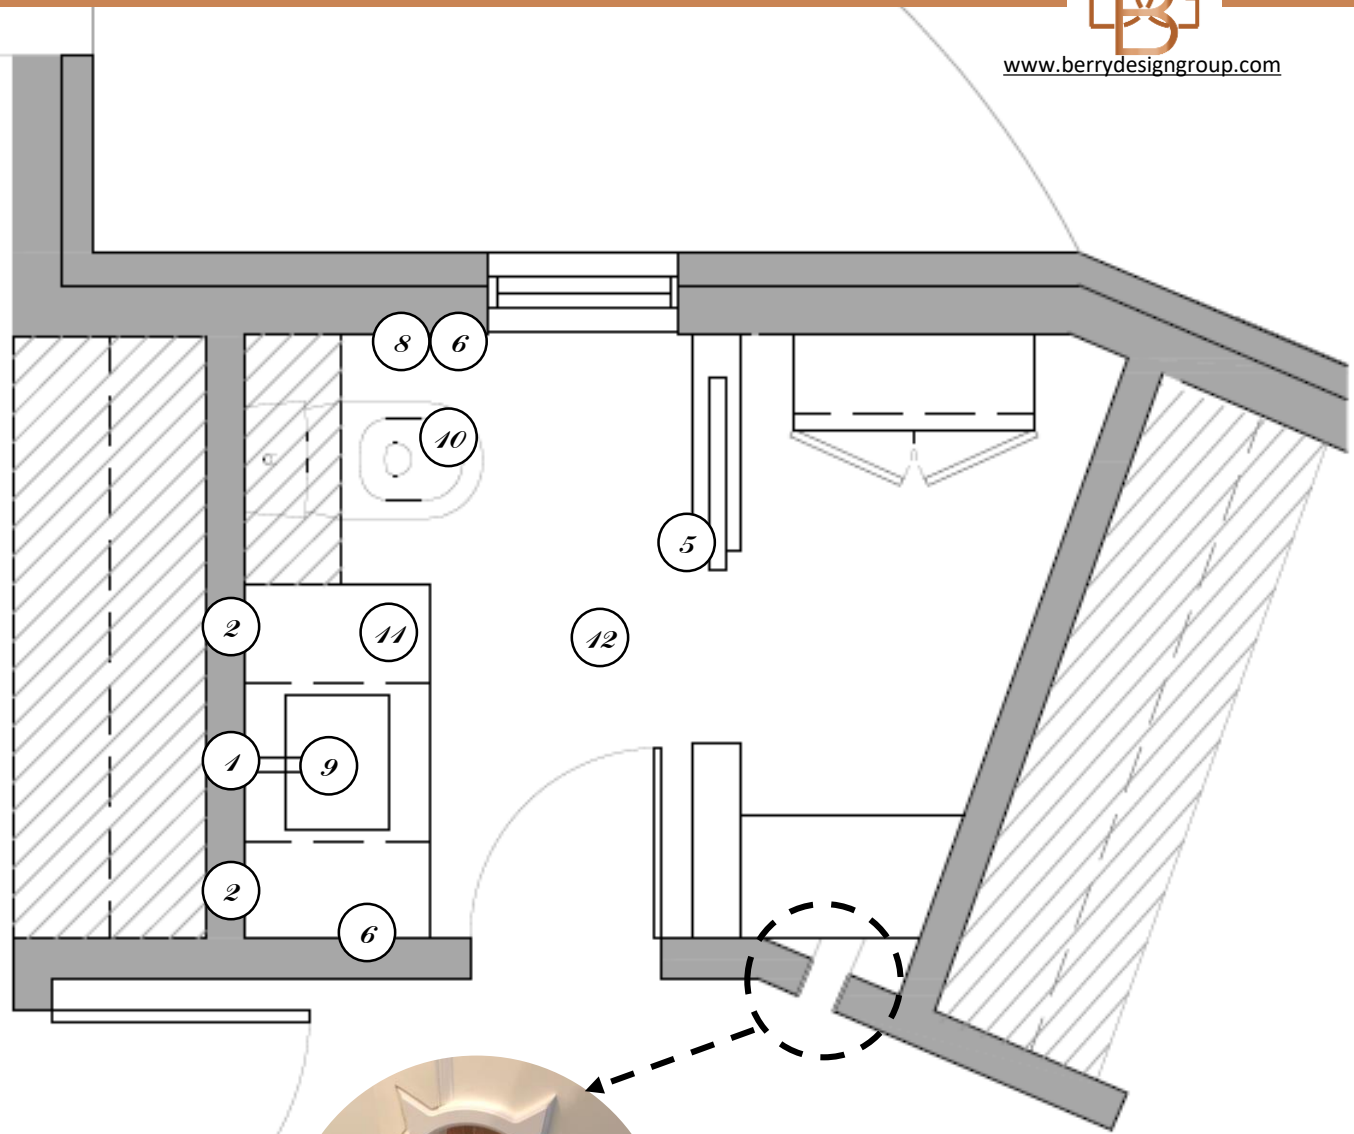

Inspiration Board

www.berrydesigngroup.com

Paint

Paint

Wallpaper

BERRYDESIGNGROUP

Pool Bath Renovation

Placement List

- 1 BEADED BEVELED MIRROR
- 2 CRYSTAL STEM SCONCE
- 3 CAMDEN CRYSTAL KNOB
- 4 CAMDEN CRYSTAL PULL
- 5 MANOR POCKET LOCK
- 6 LEGRAND SWITCH PLATES
- 7 AALIYAH TOWEL RING
- 8 AALIYAH TOILET PAPER HOLDER
- 9 BRIZO VIRAGE FAUCET
- 10 AMERICAN STANDARD 2 PIECE TOILET
- 11 CARRERA MARBLE
- 12 CARLISLE/ CHAMPION WOOD FLOOR

BERRYDESIGNGROUP

Pool Bath Renovation

Placement List

- 1 BEADED BEVELED MIRROR
- 2 CRYSTAL STEM SCONCE
- 3 CAMDEN CRYSTAL KNOB
- 4 CAMDEN CRYSTAL PULL
- 5 MANOR POCKET LOCK
- 6 LEGRAND SWITCH PLATES
- 7 AALIYAH TOWEL RING
- 8 AALIYAH TOILET PAPER HOLDER
- 9 BRIZO VIRAGE FAUCET
- 10 AMERICAN STANDARD 2 PIECE TOILET
- 11 CARRERA MARBLE
- 12 CARLISLE/ CHAMPION WOOD FLOOR