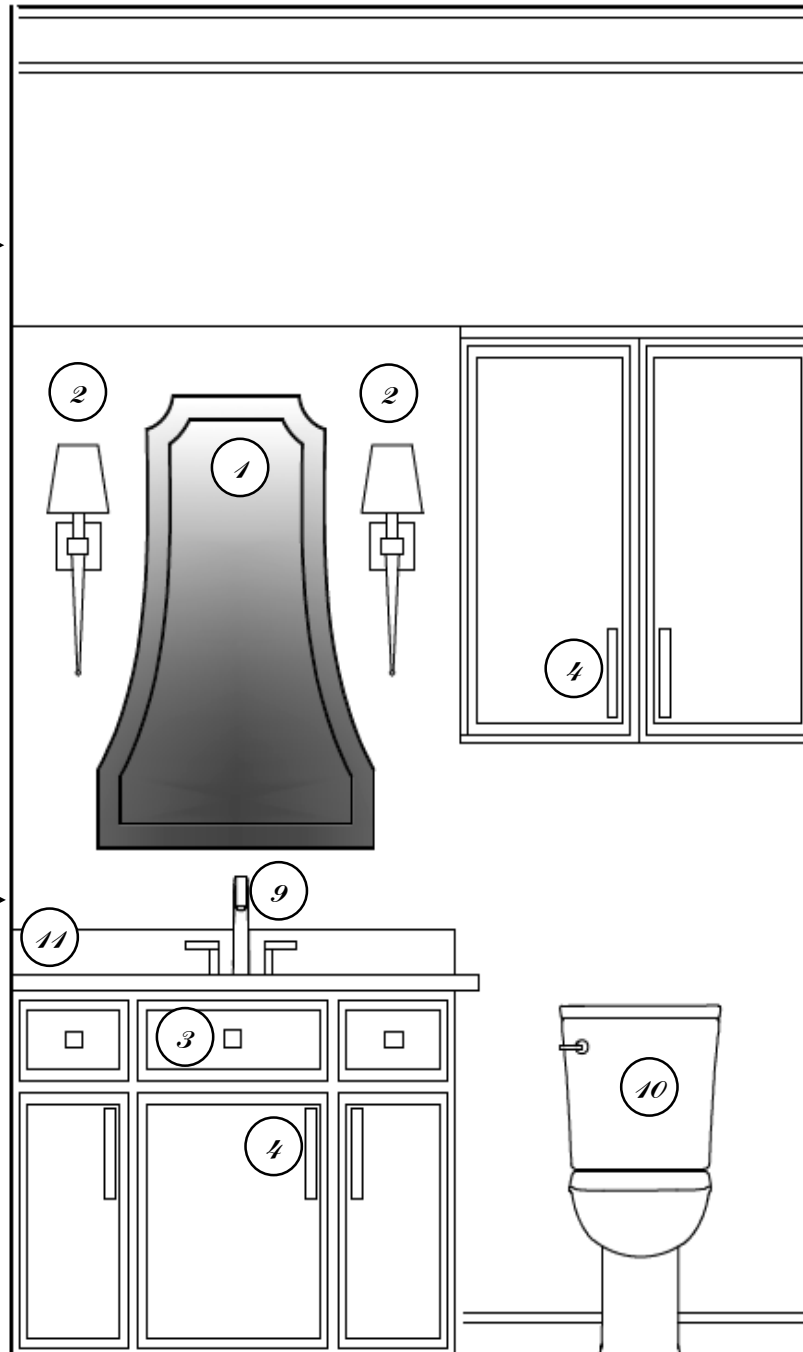

- 1 BEADED BEVELED MIRROR
- 2 CRYSTAL STEM SCONCE
- 3 CAMDEN CRYSTAL KNOB
- 4 CAMDEN CRYSTAL PULL
- 5 MANOR POCKET LOCK
- 6 LEGRAND SWITCH PLATES
- 7 AALIYAH TOWEL RING
- 8 AALIYAH TOILET PAPER HOLDER
- 9 BRIZO VIRAGE FAUCET
- 10 AMERICAN STANDARD 2 PIECE TOILET
- 11 CARRERA MARBLE
- 12 CARLISLE/ CHAMPION WOOD FLOOR

BERRYDESIGNGROUP

Pool Bath Renovation

Placement List

- 1 BEADED BEVELED MIRROR
- 2 CRYSTAL STEM SCONCE
- 3 CAMDEN CRYSTAL KNOB
- 4 CAMDEN CRYSTAL PULL
- 5 MANOR POCKET LOCK
- 6 LEGRAND SWITCH PLATES
- 7 AALIYAH TOWEL RING
- 8 AALIYAH TOILET PAPER HOLDER
- 9 BRIZO VIRAGE FAUCET
- 10 AMERICAN STANDARD 2 PIECE TOILET
- 11 CARRERA MARBLE
- 12 CARLISLE/ CHAMPION WOOD FLOOR

Guest Bath Shopping List

www.berrydesigngroup.com

GUEST BATH ITEMS

PHOTO	NAME	DESCRIPTION	DIMENSIONS	LINK	BDG DISCOUNT
	BEADED BEVELED MIRROR	A charming shape with strips of Hand Beveled Mirror surrounded by a beaded edge creates the frame for this mirror.	40.25"H X 26.25"W X 2"D	https://www.shadesoflight.com/products/beaded-beveled-mirror?via=57e1333369702d78ae0000ab,57e137b169702d78ae00041e	20%
	CRYSTAL STEM SCONCE	An elegant crystal stem with polished nickel and a tapered white silk shade.	20.25"H X 5.75"W X 6.5" D	FERGUSON	20%
	CAMDEN CRYSTAL KNOB	An edged-cut crystal knob that reflects light with polished nickel hardware.	1.5" DIAM.	https://www.restorationhardware.com/catalog/product/product.jsp?productId=prod14910004&src=rel	20%
	CAMDEN CRYSTAL PULL	An edged-cut crystal pull that reflects light with polished nickel hardware.	7"W X 1.75"D	https://www.restorationhardware.com/catalog/product/product.jsp?productId=prod14910007	20%
	MANOR POCKET LOCK	Privacy pocket lock with grooved corners in a polished chrome.	4.25"W X 6.75"D X 2.25H	https://www.houzz.com/product/63274066-fpl-manor-pocket-lock-privacy-bed-bath-polished-chrome-transitional-pocket-door-hardware	20%