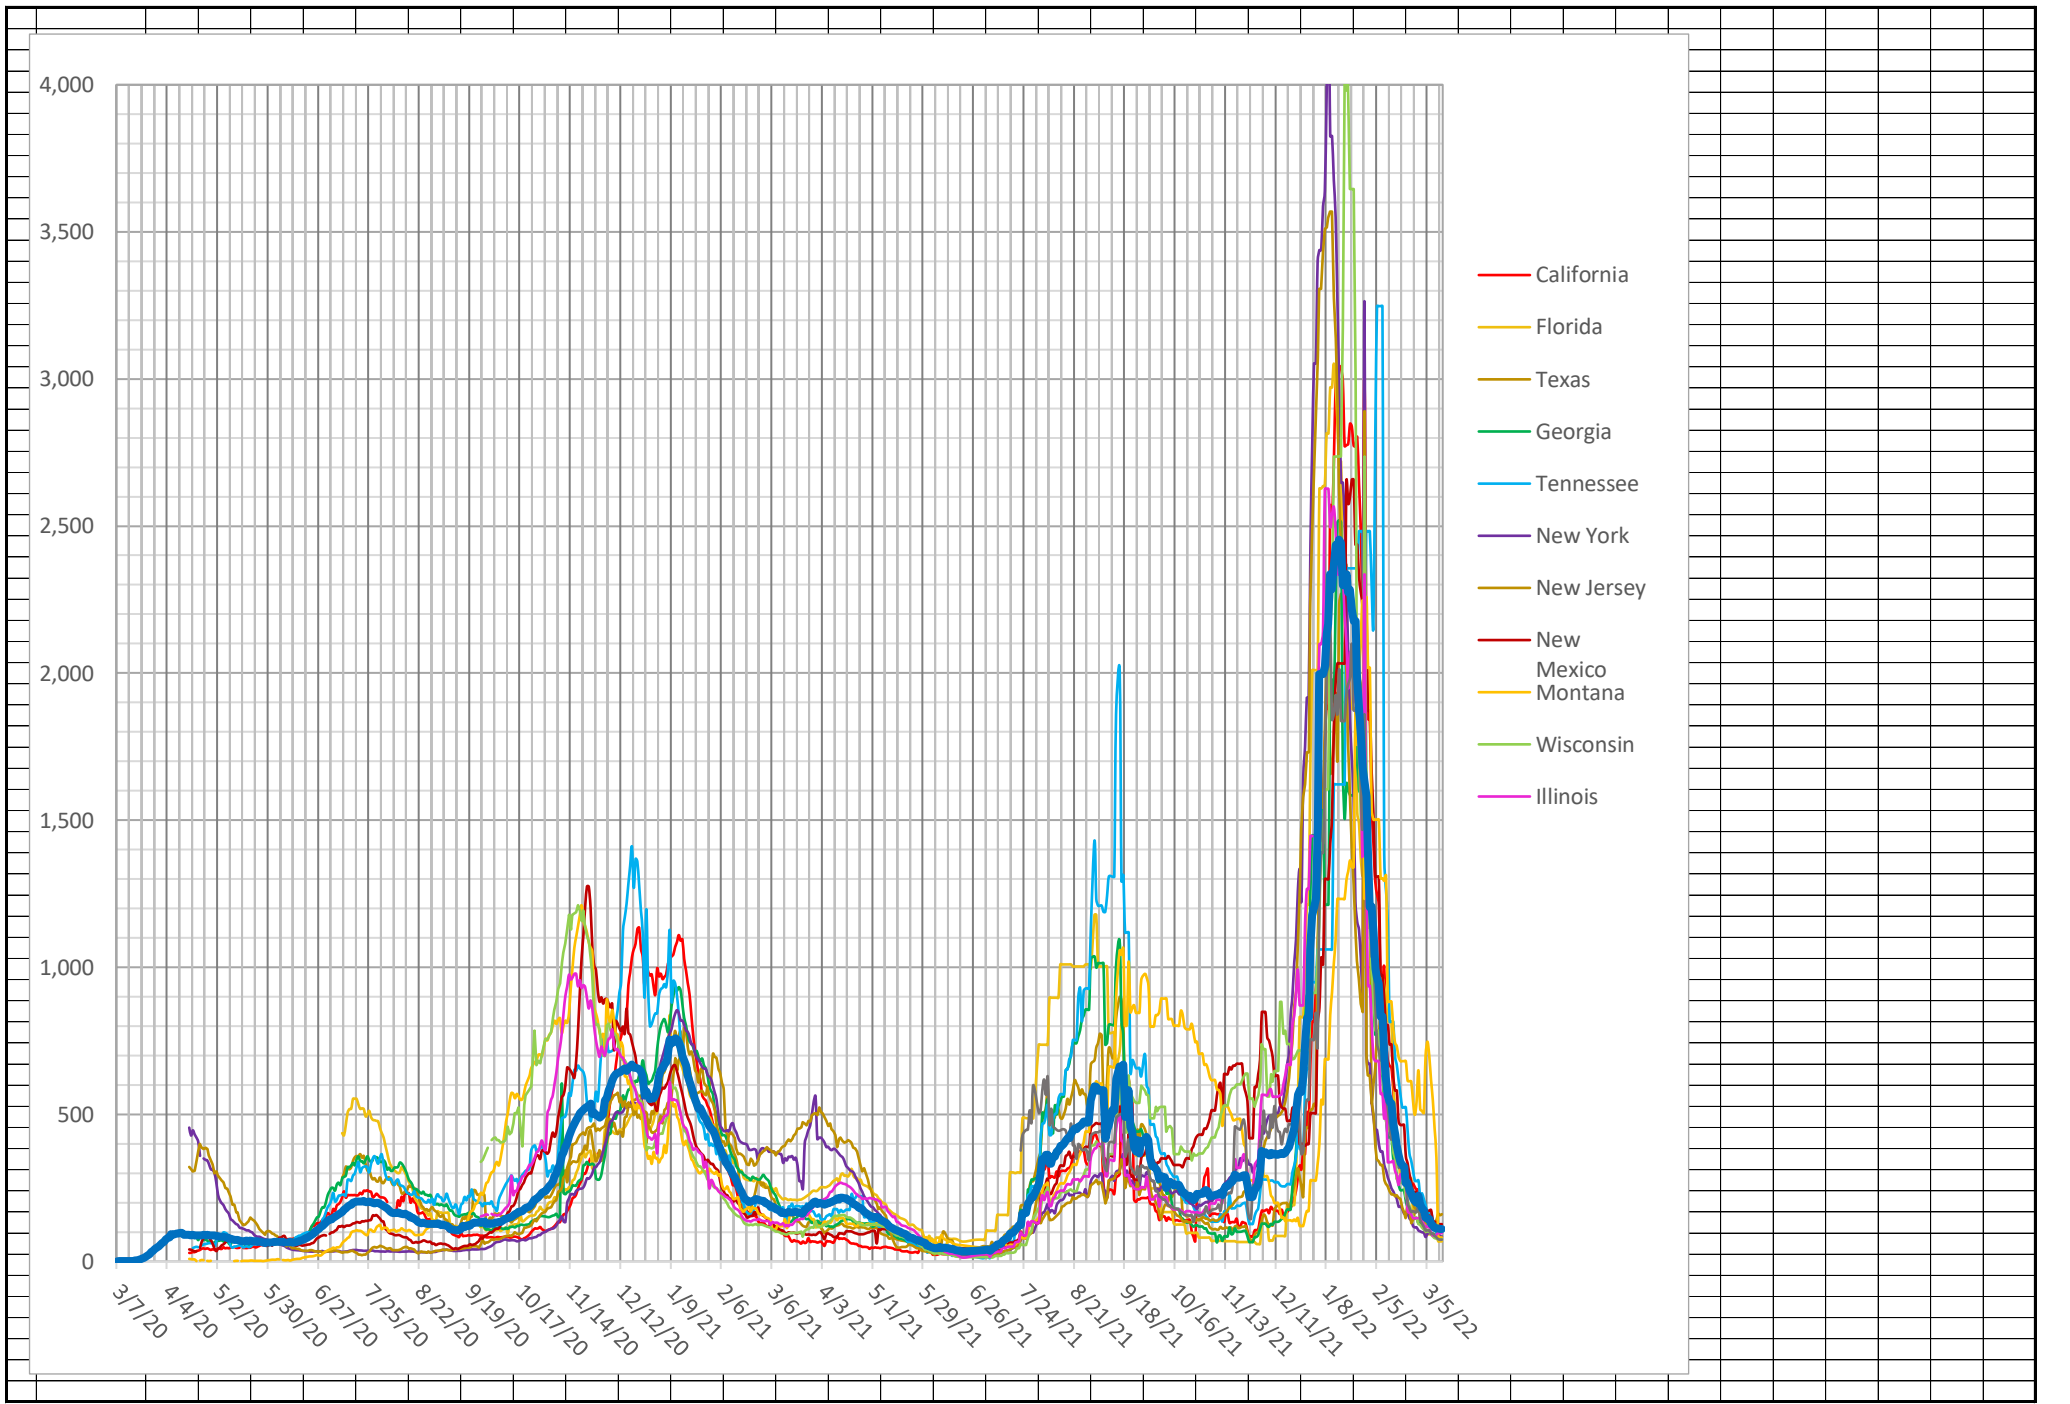

Daily Cases of Covid-19 Per Million People - 12 Sample States 3/1/2020 - 3/13/2022

Daily Cases of Covid-19 Per Million People - 12 Sample States
3/1/2020 - 3/13/2022

Table with columns for dates from 3/7 to 4/11 and rows for various states including California, Florida, Texas, Georgia, Tennessee, New York, New Jersey, New Mexico, Montana, Wisconsin, Illinois, Missouri, United States, CA, FL, TX, GA, TN, NY, NJ, NM, MT, WI, IL, MO, and US. Each cell contains numerical values representing daily cases per million people.

Daily Cases of Covid-19 Per Million People - 12 Sample States
3/1/2020 - 3/13/2022

Daily Cases of Covid-19 Per Million People - 12 Sample States
3/1/2020 - 3/13/2022

Table with columns representing dates from 4/12 to 5/20 and rows of numerical data. The data shows daily values and 7-day averages for 12 sample states, with cumulative values for major gridlines.

Table with 28 columns and multiple rows of numerical data. The data appears to be organized in a grid with major gridlines every 28 days and minor gridlines every 7 days. The values represent daily cases of Covid-19 per million people across 12 sample states.

Daily Cases of Covid-19 Per Million People - 12 Sample States
3/1/2020 - 3/13/2022

Daily Cases of Covid-19 Per Million People - 12 Sample States
3/1/2020 - 3/13/2022

Table with 30 columns representing dates from 9/19 to 10/31 and 30 rows of numerical data. The data shows daily values and 7-day averages for 12 sample states. Major gridlines are every 28 days, and minor gridlines are every 7 days.