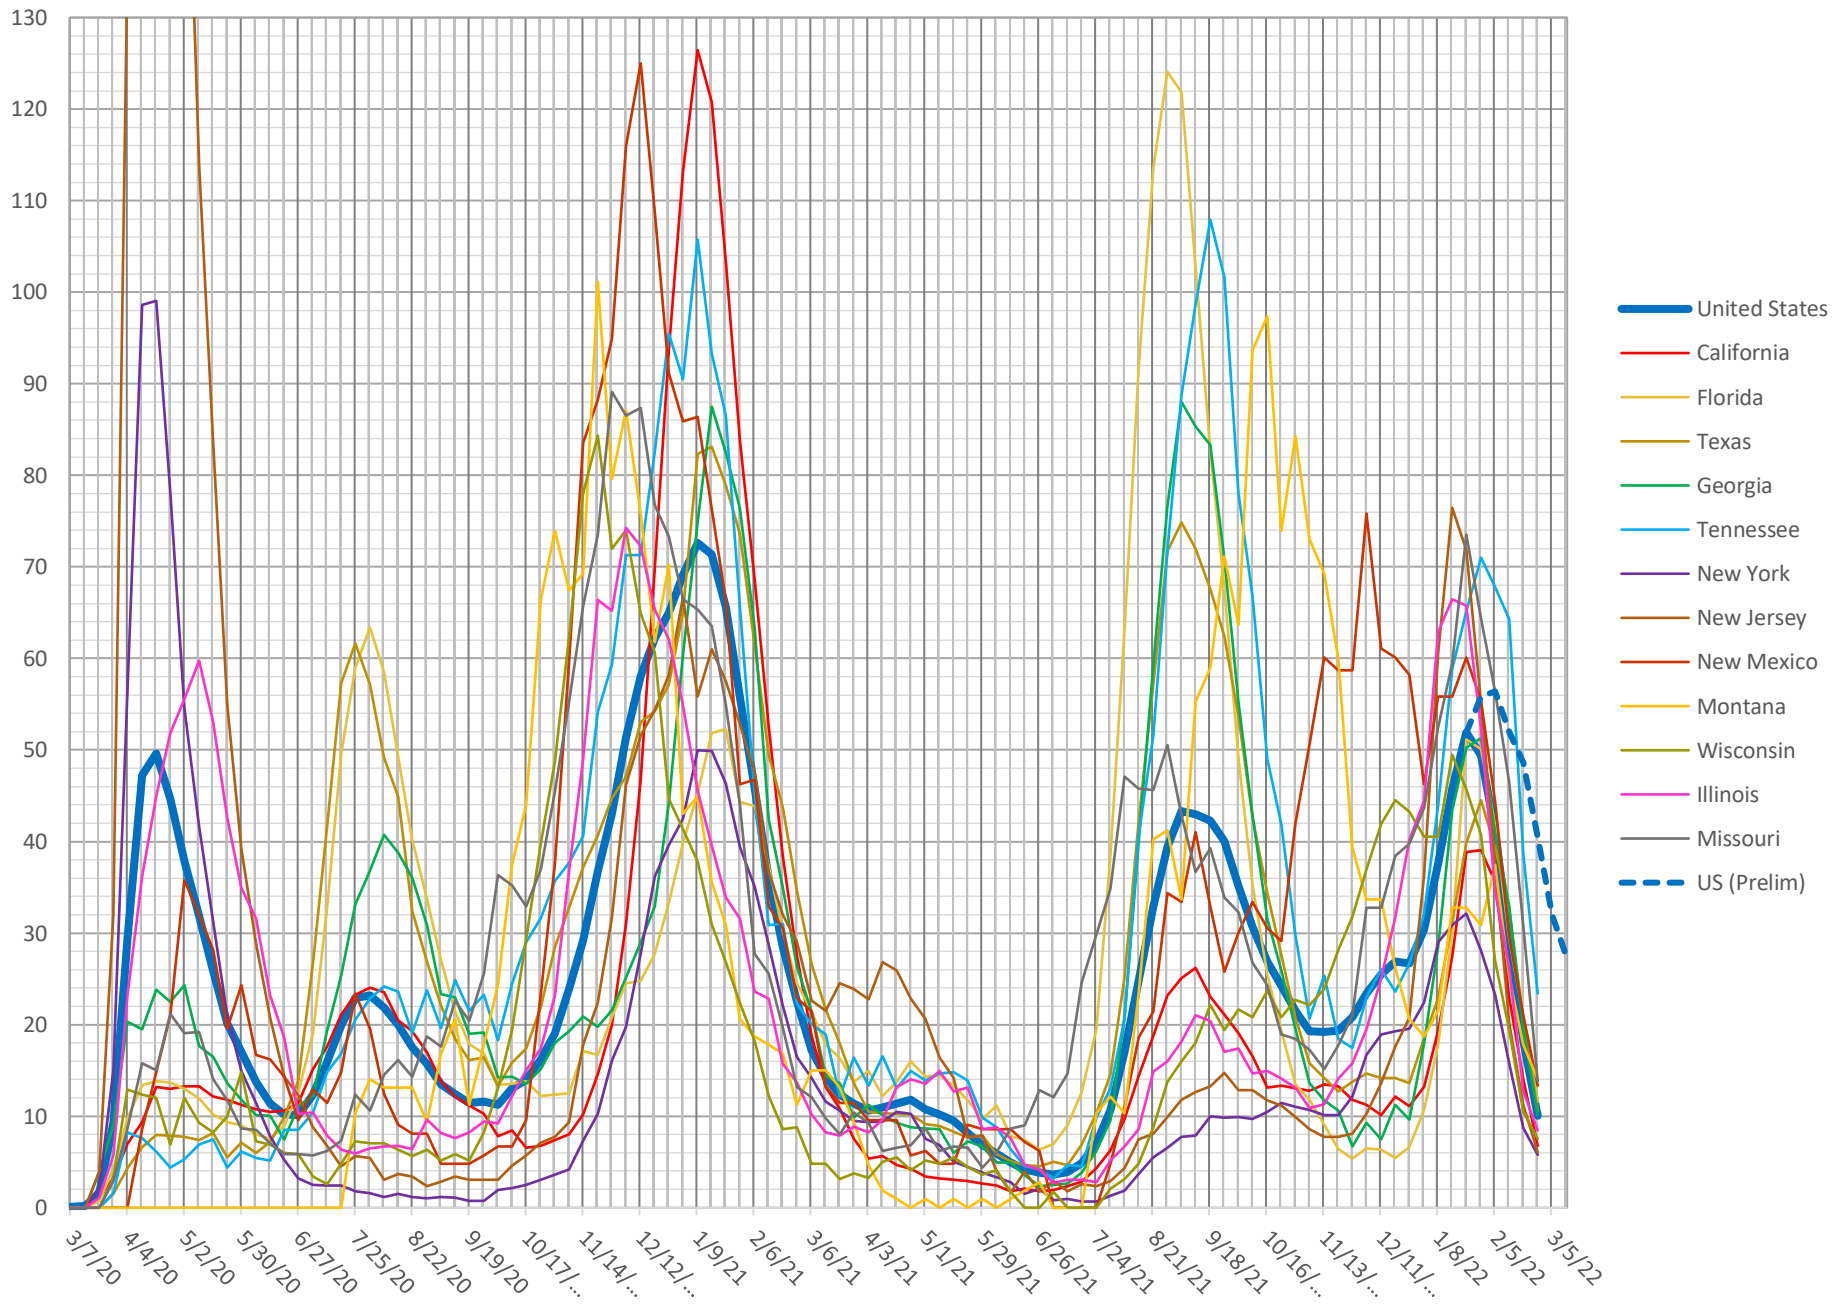

Weekly Provisional Deaths from Covid-19 Per Million People, 12 Sample States 3/7/2020 - 3/12/2022

Major Gridlines = 28 days, Minor Gridlines = 7 days

Weekly Provisional Deaths from Covid-19 Per Million People, 12 Sample States
3/7/2020 - 3/12/2022

Major Gridlines = 28 days, Minor Gridlines = 7 days

Weekly Provisional Deaths from Covid-19 Per Million People, 12 Sample States
3/7/2020 - 3/12/2022

Major Gridlines = 28 days, Minor Gridlines = 7 days

**Weekly Provisional Deaths from Covid-19 Per Million People, 12 Sample States
3/7/2020 - 3/12/2022**

Major Gridlines = 28 days, Minor Gridlines = 7 days

22-03-13 #3 Deaths from Covid Per Million, Since 20-03-07

Weekly Provisional Deaths from Covid-19 Per Million People, 12 Sample States
3/7/2020 - 3/12/2022

Major Gridlines = 28 days, Minor Gridlines = 7 days