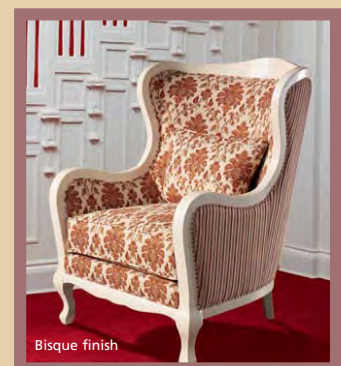

CATANIA CHAIRS

The Catania Chair feels like an authentic heirloom piece, from its swooping arms to its luxurious upholstery. The solid Beech wood frame is hand-shaped to capture glorious curves, from the serpentine crest to the smooth arms to the refined cabriole legs. The high, supportive back and wide, padded seat lend comfort. Create your own custom look by special ordering this chair from more than 400 designer inspired fabrics in our Camden Collection for a slight price increase.

Catania Chair

28W x 34"d x 41"h
Spring Special \$1199
Regular \$1599

Catania Bisque Chair

28W x 34"d x 41"h
Spring Special \$1199
Regular \$1599

Bisque finish

ALEX CHAIR COLLECTION

Inspired by the designs frequently found in Paris cigar bars in the 1920s and 1930s, the Alex Chair is a customer favorite. Originally introduced in black leather, it is now available in a wide range of decorator colors, including Promenade Chinese Red, Alex Cream, Harness Brown and Brussels Apple, along with your choice of more than 400 exclusive fabrics.