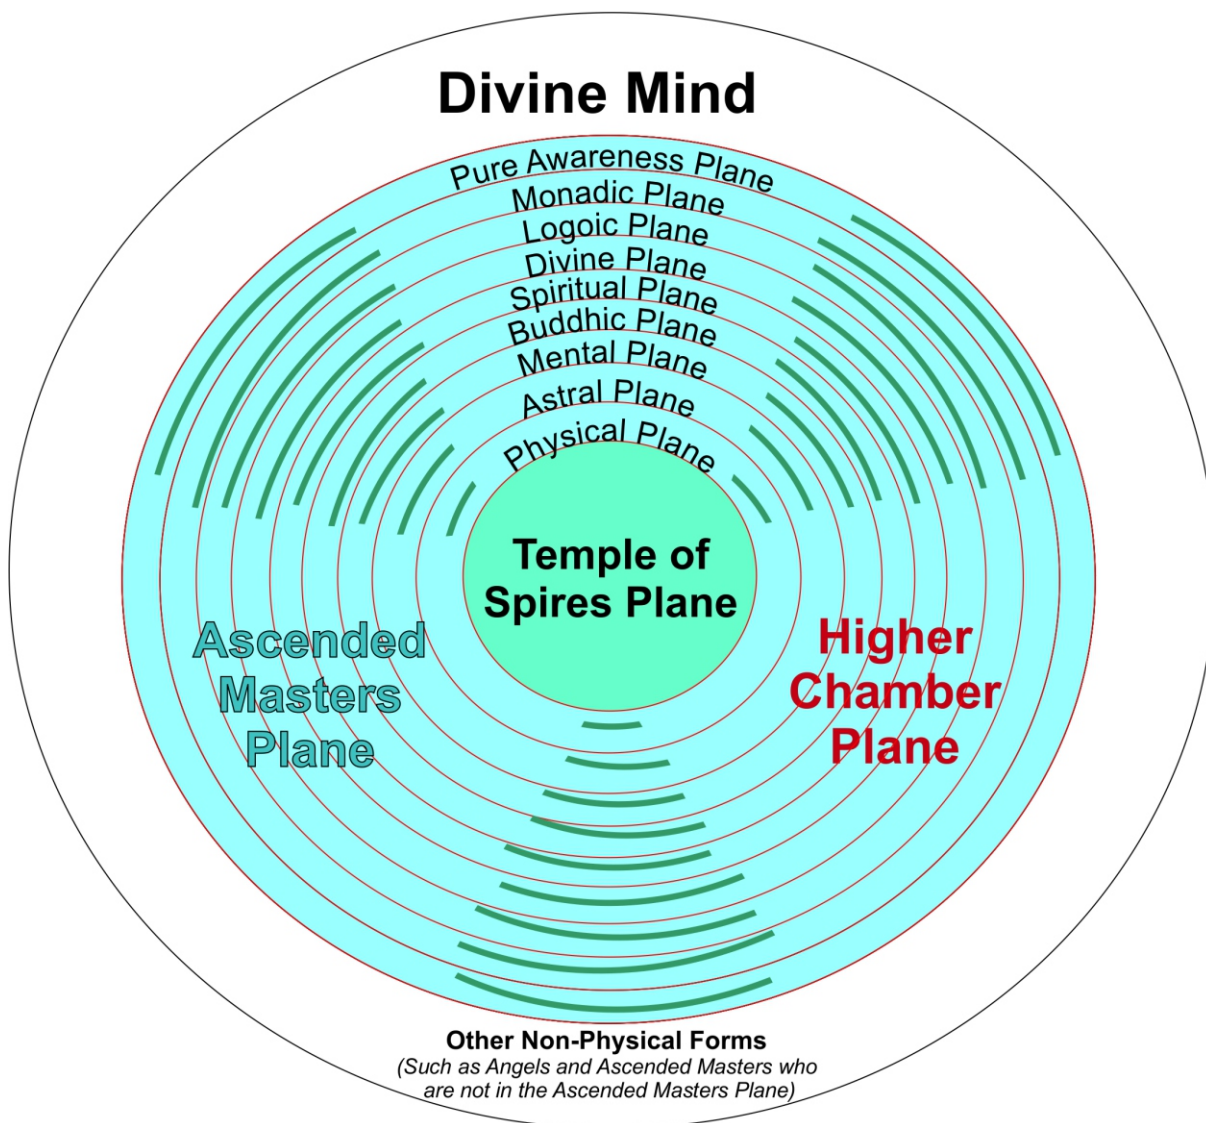

The Teachings of Mary Magdalene

How to Use the Inner Planes for Transformation and Spiritual Growth

Chapter 1

Inner Planes Diagram

The Teachings of Mary Magdalene

How to Use the Inner Planes for Transformation and Spiritual Growth

Chapter 1

Chapter 2

Increase Spirituality Symbol

Joy Symbol

The Teachings of Mary Magdalene

How to Use the Inner Planes for Transformation and Spiritual Growth

Chapter 4

Energy Flow Symbol

Chapter 4

The Teachings of Mary Magdalene

How to Use the Inner Planes for Transformation and Spiritual Growth

Chapter 10

Transformative Symbol

The symbol originates from the masculine aspects of the Divine.

- Transforms and recycles negative energies.
- Leaves no trace of existence.