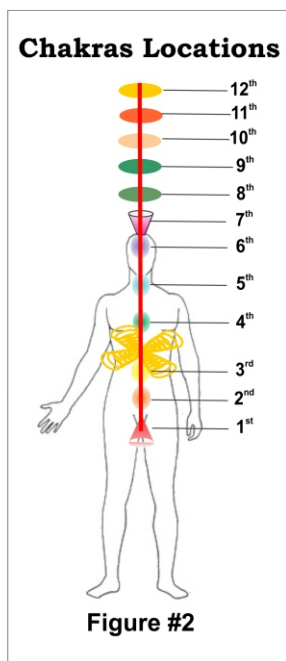

The Teachings of Mary Magdalene

How to Use the Inner Planes for Transformation and Spiritual Growth

Chapter 1

Inner Planes Diagram

The Teachings of Mary Magdalene

How to Use the Inner Planes for Transformation and Spiritual Growth

Chapter 1

Chapter 2

Increase Spirituality Symbol

Joy Symbol

The Teachings of Mary Magdalene

How to Use the Inner Planes for Transformation and Spiritual Growth

Chapter 4

Energy Flow Symbol

Chapter 4

The Teachings of Mary Magdalene

How to Use the Inner Planes for Transformation and Spiritual Growth

Chapter 10

Transformative Symbol

The symbol originates from the masculine aspects of the Divine.