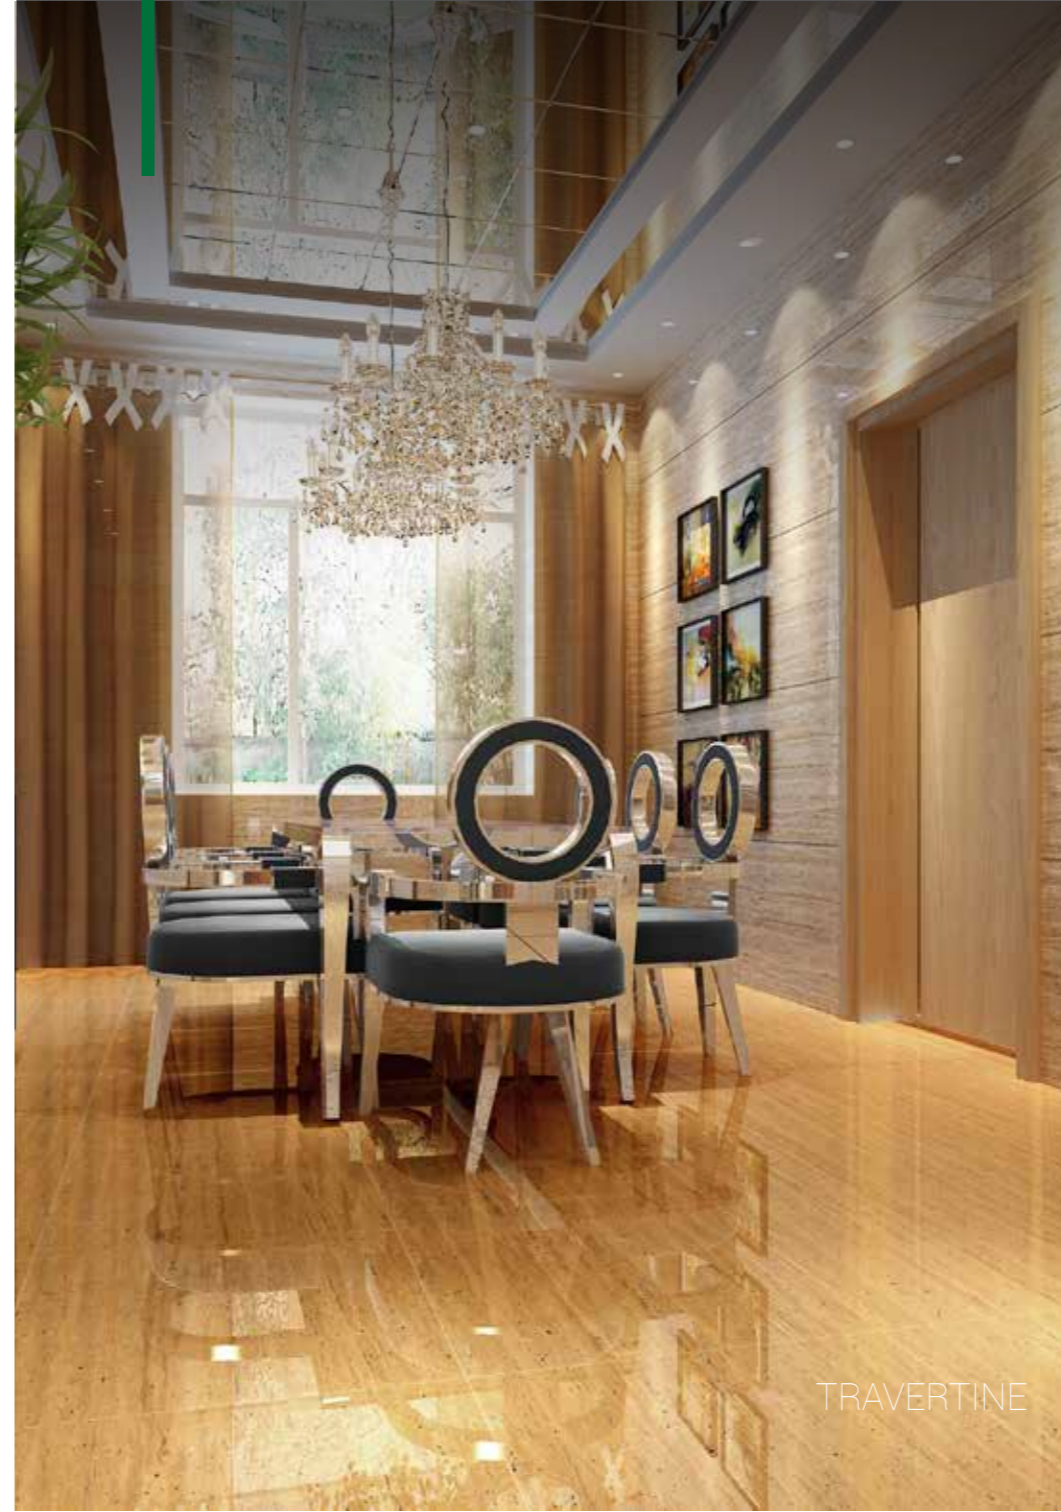

SAHARA

120x120
SAHARA FLOOR DECOR
(GLAZED)

120x120
SAHARA BROWN FLOOR
DECOR 1

120x120
SAHARA BROWN FLOOR
DECOR 2

TRAVERTINE

60x120
TRAVERTIN WHITE

60x120
TRAVERTIN BONE

60x120
TRAVERTIN BEIGE