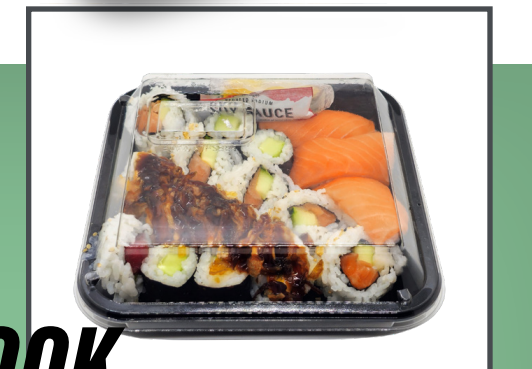

TRADITIONAL LOOK

770.627.4067

caterstyle.com
sales@caterstyle.com

2260 Moon Station Ct St 130
Kennesaw, GA 30144