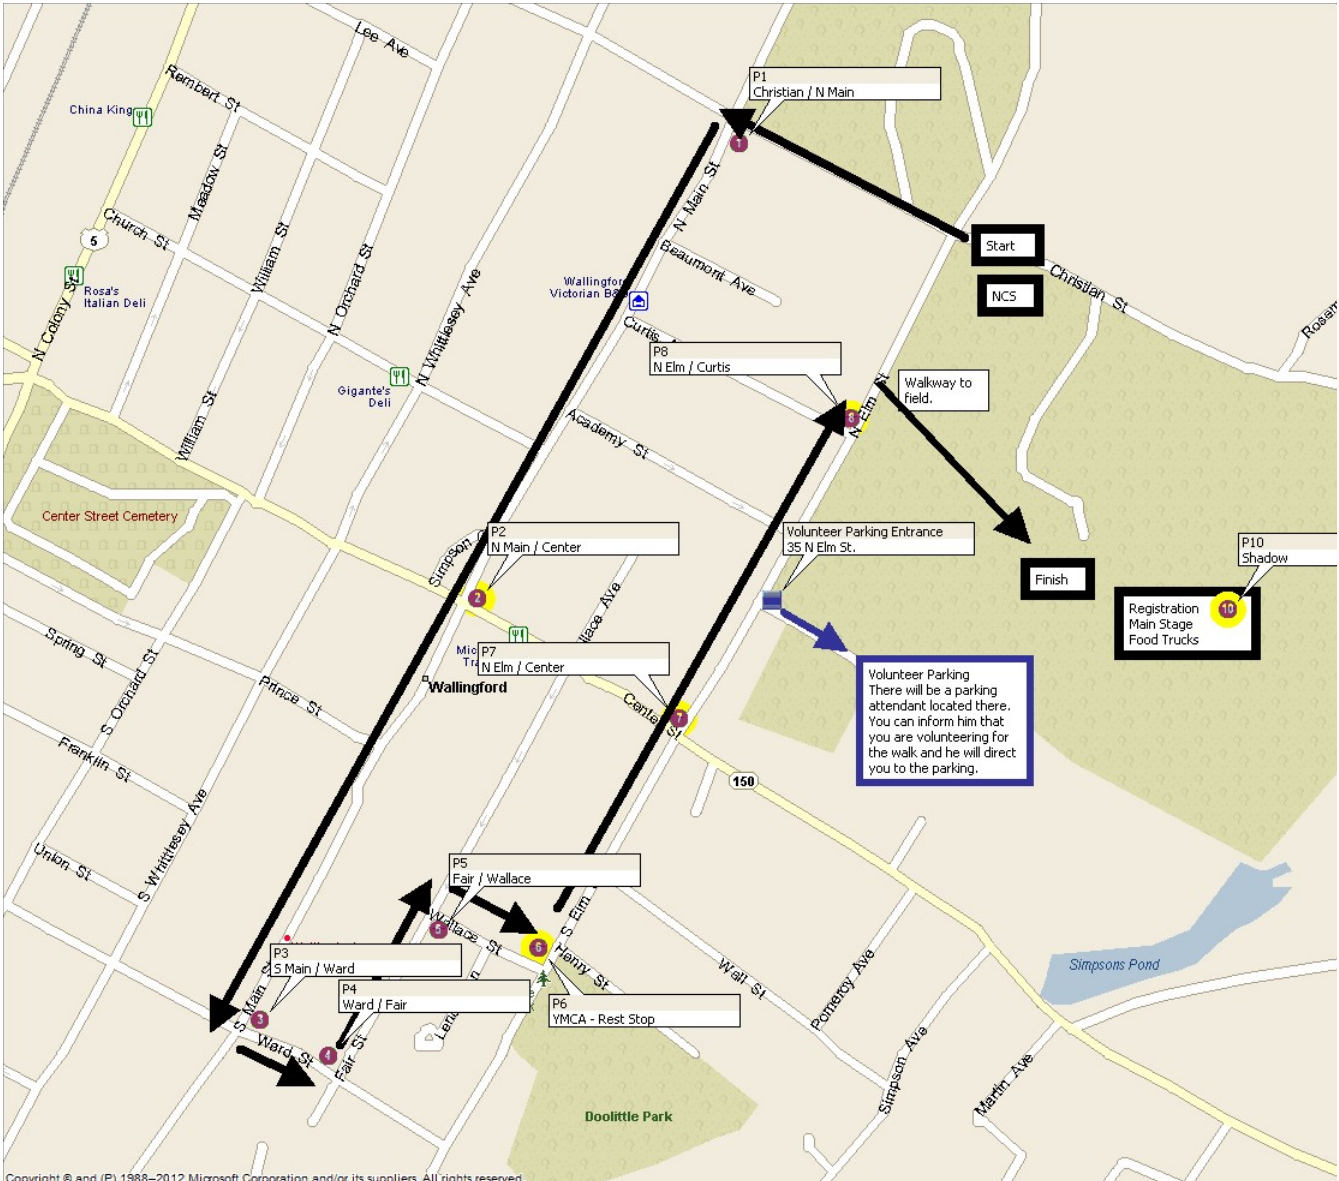

Wallingford, Connecticut, United States

Pushpins
■ My pushpins

Copyright © and (P) 1988–2012 Microsoft Corporation and/or its suppliers. All rights reserved. <http://www.microsoft.com/streets/> © Certain mapping and direction data © 2012 NAVTEQ. All rights reserved. The Data for areas of Canada includes information taken with permission from Canadian authorities, including: © Her Majesty the Queen in Right of Canada, © Queen's Printer for Ontario. NAVTEQ and NAVTEQ ON BOARD are trademarks of NAVTEQ. © 2012 Tele Atlas North America, Inc. All rights reserved. Tele Atlas and Tele Atlas North America are trademarks of Tele Atlas, Inc. © 2012 by Applied Geographic Solutions. All rights reserved. Portions © Copyright 2012 by Woodall Publications Corp. All rights reserved.