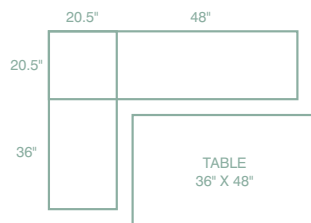

252
CORNER HUTCH
81"H

248-3
WHEATLAND BUFFET
54"W x 20½"D x 32"H

254
CORNER HUTCH
81"H

KITCHEN ISLANDS

244
ROCHESTER ISLAND WITH RECLAIMED BARNWOOD TOP
60"W x 35"D x 36"H

245
HAMPTON ISLAND
62"W x 30"D x 36"H

254
BAY POINT ISLAND
48"W x 30"D x 36"H

WRAP AND NOOK SETS

247
SHAKER WRAPAROUND NOOK WITH 248 SIDE BENCH
 Shown with Optional Side Bench & Cushions
 36"H SEAT BACKS • STORAGE IN SEATS

246RP
WRAP AROUND NOOK WITH #247 SIDE BENCH
 Shown with Optional Side Bench & Cushions
 36"H SEAT BACKS • STORAGE IN SEATS