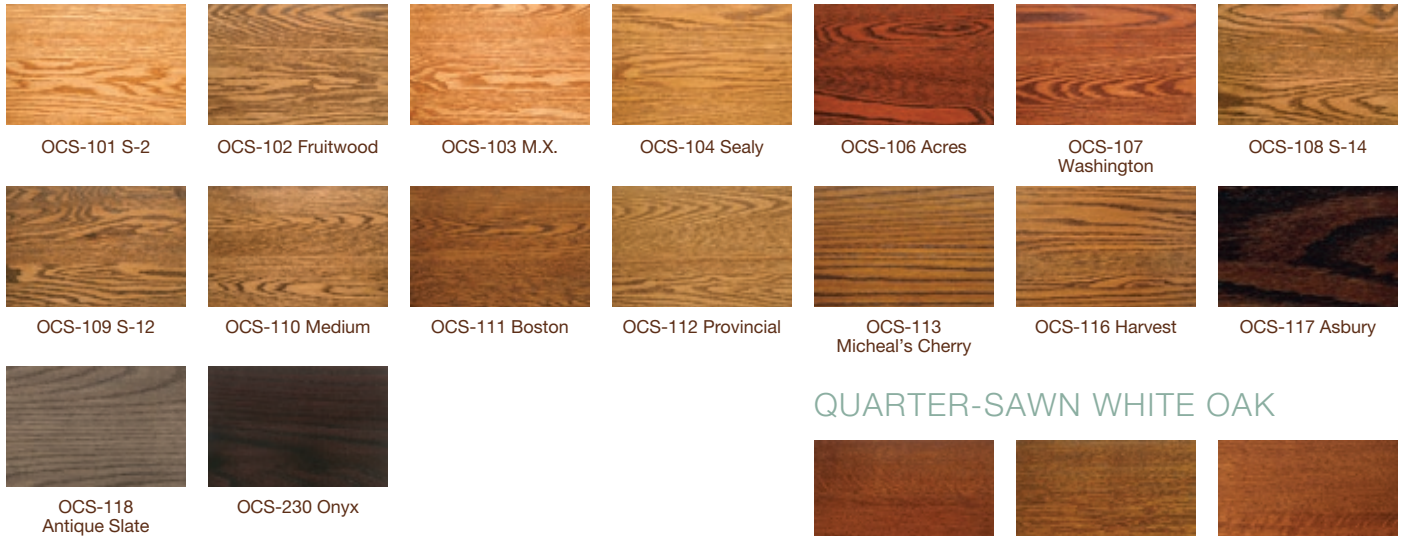

E-2
1/2" Roundover

E-3
Chamfer

E-4
Bevel

E-5
1/4" Roundover

E-7
Bead & Thumbnail

E-8
Waterfall

Table Series 314 & 324 only available with edge option E-5 1/4" Roundover.

STAIN & PAINT OPTIONS

Wood species available include Red Oak, Brown Maple, Cherry, Quarter-Sawn White Oak and Gray Elm. Colors may vary from printed samples.

RED OAK

QUARTER-SAWN WHITE OAK

CHERRY

BROWN MAPLE

PAINT COLORS

HARDWARE OPTIONS