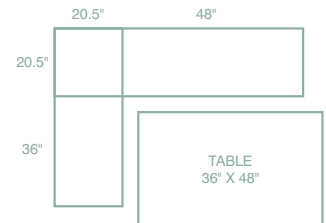

258-3
LYNWOOD HUTCH
59"W x 21½"D x 84"H

259-4
FULTON HUTCH
69"W x 20½"D x 80"H

251-3
LYNWOOD BUFFET
56"W x 21½"D x 35"H

259B-4
FULTON BUFFET
65½"W x 21½"D x 31"H

HUTCHES & BUFFETS

257-3
LINCOLN HUTCH
57"W x 20½"D x 81"H

262
SUNNYCREST HUTCH
68"W x 22"D x 81"H

250-3
LINCOLN BUFFET
54"W x 20½"D x 32"H

262B
SUNNYCREST BUFFET
67"W x 22"D x 34"H

260-3
WHEATLAND HUTCH
57"W x 20½"D x 81"H

260-4
WHEATLAND HUTCH
69"W x 20½"D x 81"H

252
CORNER HUTCH
81"H

248-3
WHEATLAND BUFFET
54"W x 20½"D x 32"H

254
CORNER HUTCH
81"H

KITCHEN ISLANDS

244
ROCHESTER ISLAND WITH RECLAIMED BARNWOOD TOP
60"W x 35"D x 36"H

245
HAMPTON ISLAND
62"W x 30"D x 36"H

254
BAY POINT ISLAND
48"W x 30"D x 36"H

WRAP AND NOOK SETS

247
SHAKER WRAPAROUND NOOK WITH 248 SIDE BENCH
 Shown with Optional Side Bench & Cushions
 36"H SEAT BACKS • STORAGE IN SEATS

246RP
WRAP AROUND NOOK WITH #247 SIDE BENCH
 Shown with Optional Side Bench & Cushions
 36"H SEAT BACKS • STORAGE IN SEATS