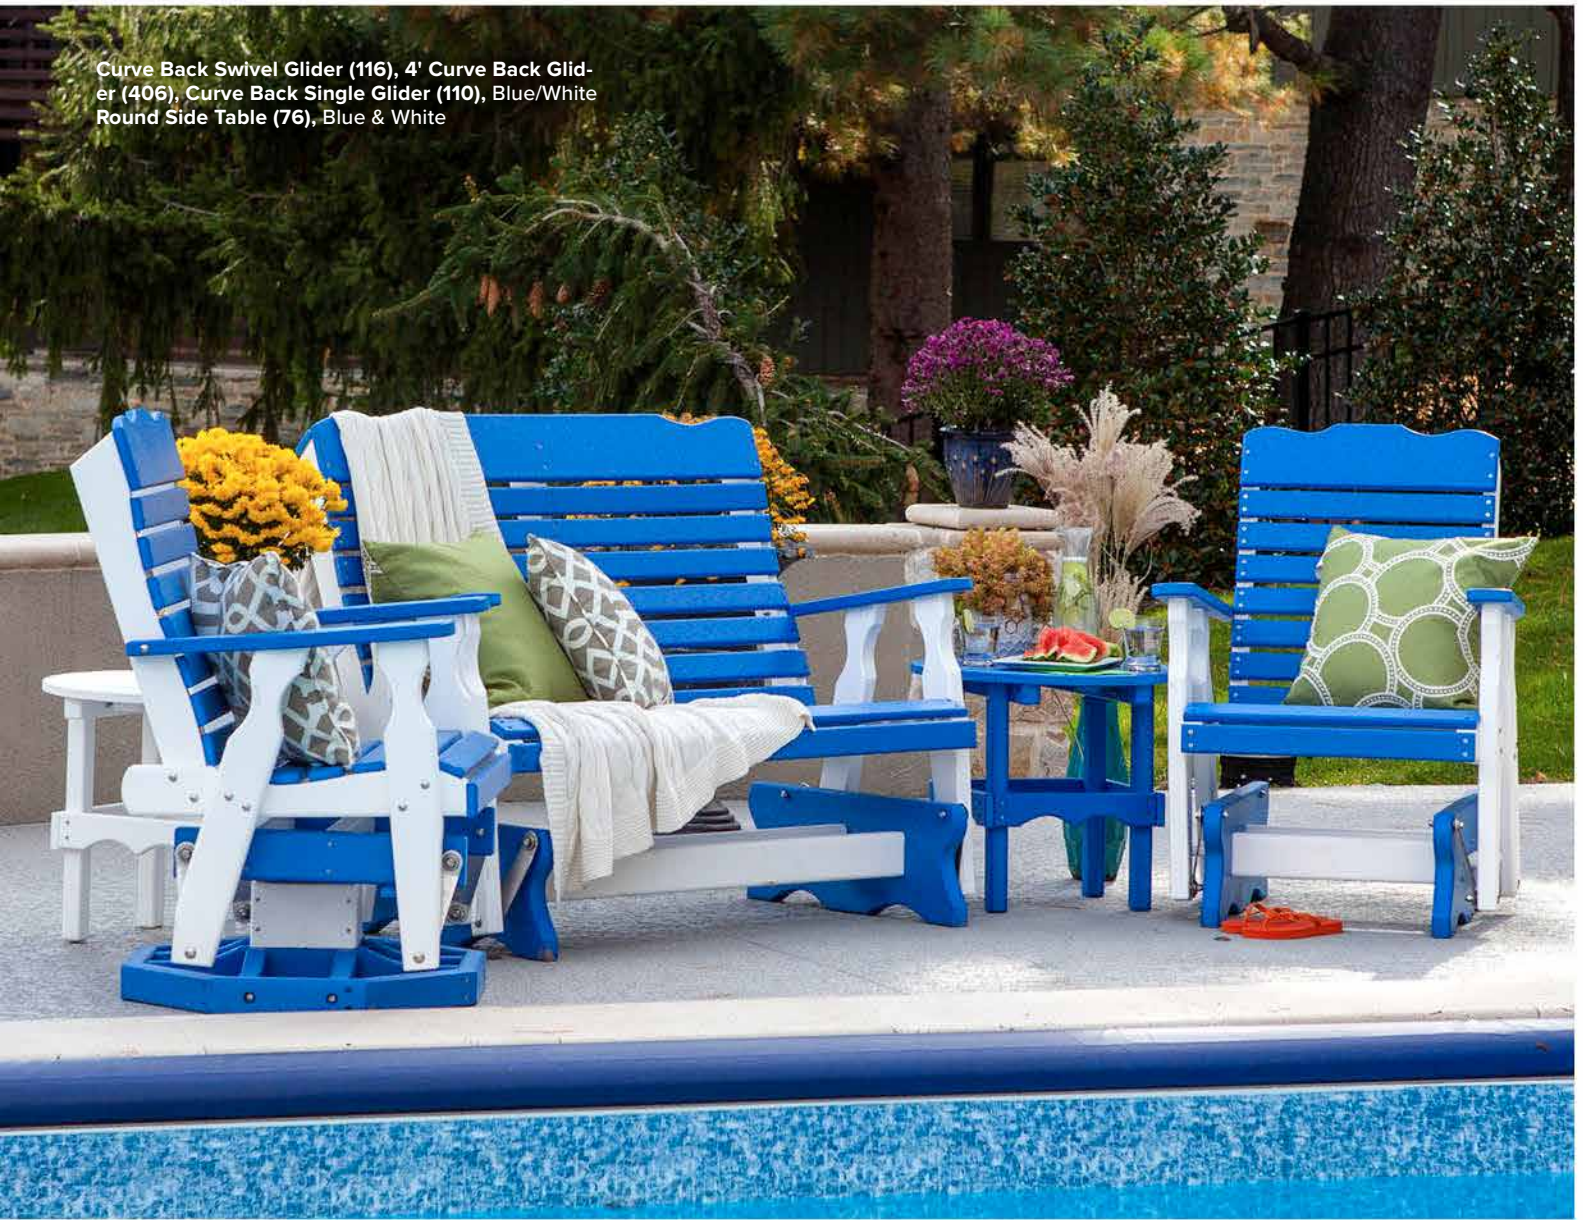

Curve Back Swivel Glider (116), 4' Curve Back Glider (406), Curve Back Single Glider (110), Blue/White Round Side Table (76), Blue & White