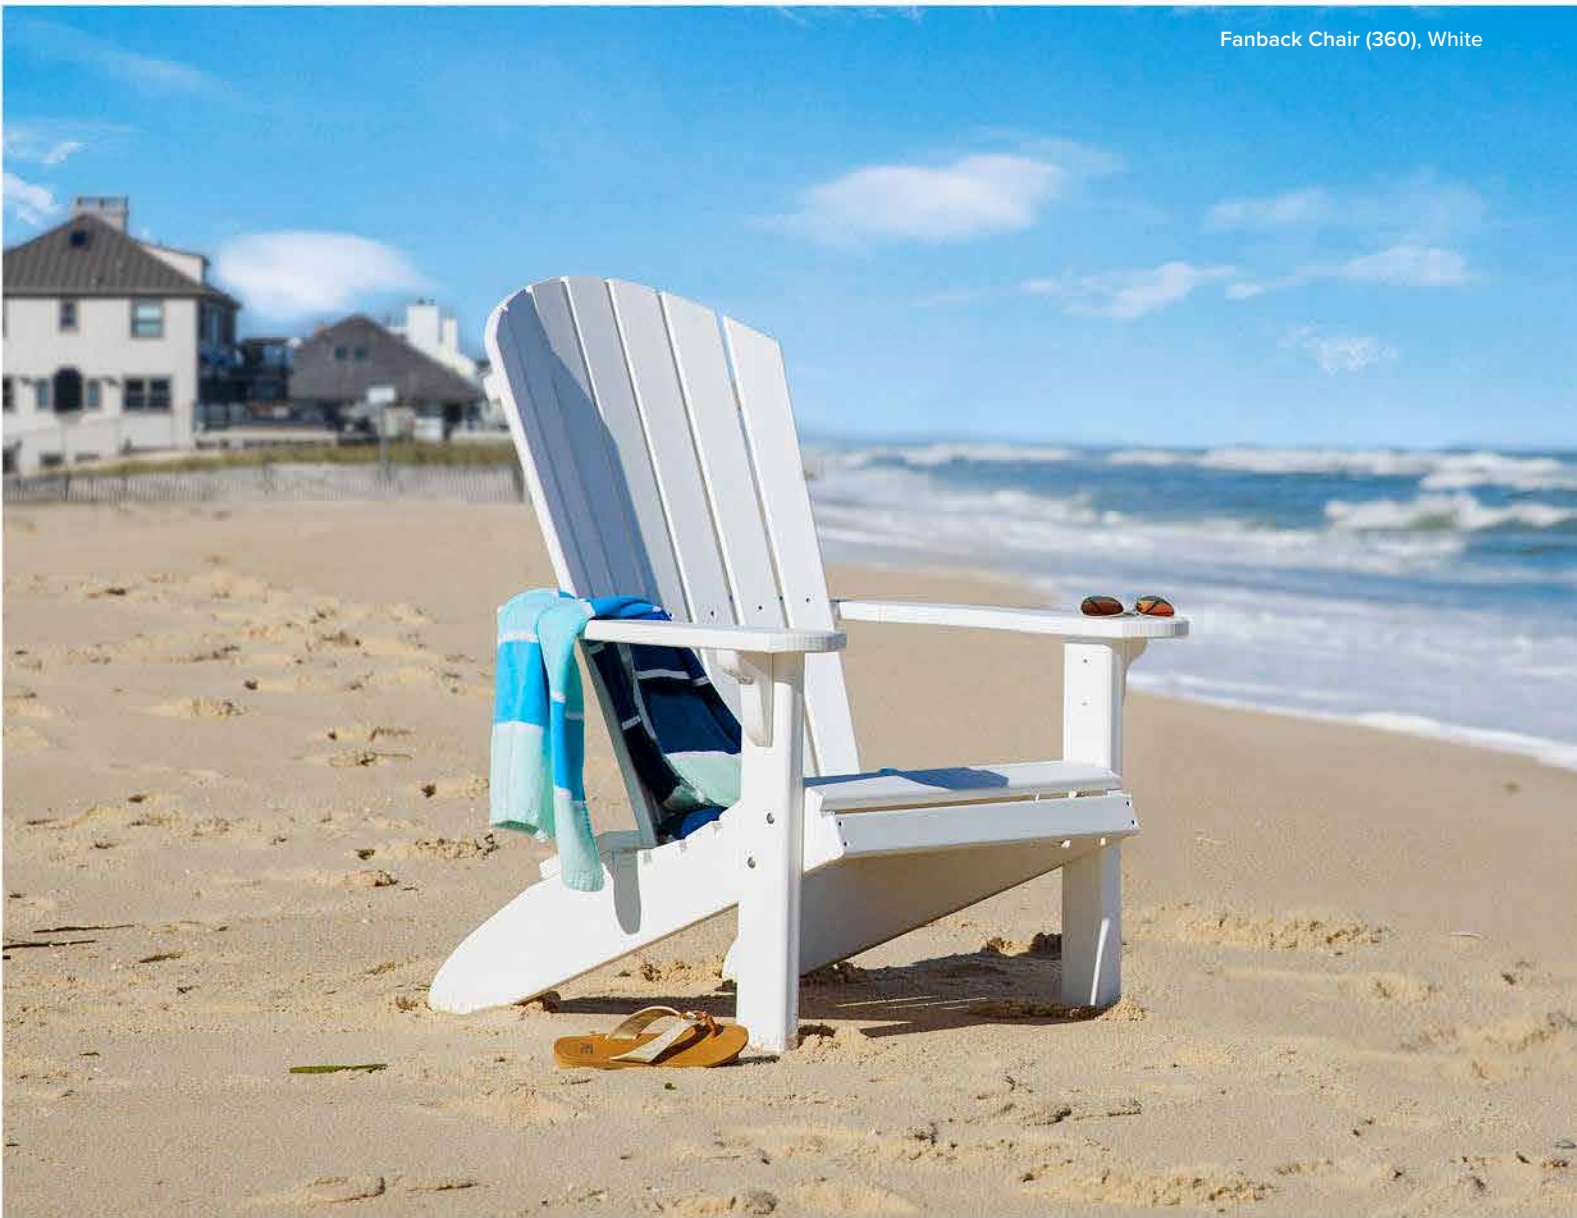

FANBACK CHAIR

Our #1 best-seller, the Fanback Chair, is our signature chair. Based on the Adirondack style chair, this chair features an elegantly curved back with a gently sloping seat. These chairs are extremely comfortable, making it the ideal choice for the beach, decks or patios.