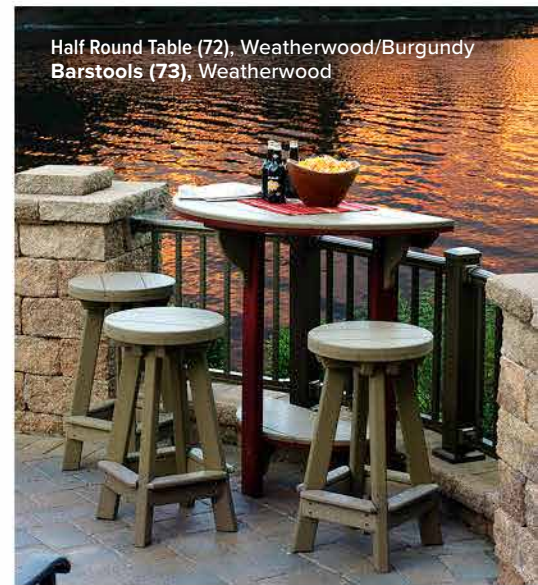

ENGLISH GARDEN

COUNTER/BAR HEIGHT

This dining series carries a touch of elegance carried over from the old English styles. With its straight lines and simple style, this collection allows for multiple pairings of tables and chairs.

Classic Island (162B) & Barstools (73), Gray/Black

Back of Classic Island (162B), Gray/Black

Half Round Table (72), Weatherwood/Burgundy Barstools (73), Weatherwood

CLASSIC ISLAND

The Classic Island, featuring two shelves, is the perfect compliment to any outdoor dining environment. Pair with our barstools or any of our counter/bar heights chairs.