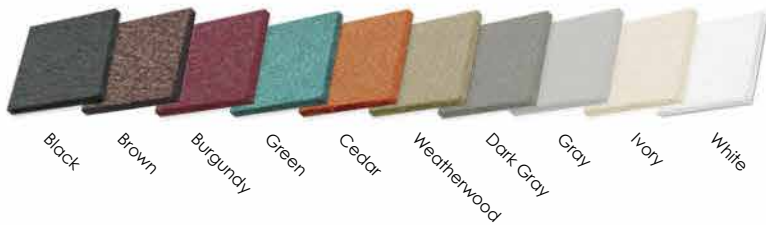

Color Durability

Leisure Lawns poly products have a time-proven record of excellent color durability. Our poly products are manufactured with HDPE featuring UV inhibitors that minimize fading. However, keep in mind that prolonged exposure to the sun will cause all colors to fade to some degree.

Poly Furniture Care

Clean your poly furniture regularly with a non-abrasive soap and water to ensure the continued beauty of your furniture. While most of Leisure Lawns colors will only need to be cleaned a few times a year, colors like white, gray or ivory and other of our lighter colors will need to be cleaned more frequently to maintain their original beauty. With our lighter colors, spray the furniture with a non-abrasive cleaner then wipe the furniture with a cloth and rinse off with warm, clean water. We would not recommend using a pressure washer. But if you choose to use one, do not hold the pressure washer too close to the furniture. It may cause the material to tear away so be sure to hold the top more than 12" away from the furniture.

POLY COLORS

Leisure Lawns Collection has nineteen colorful options to choose from. All of our products are available in all colors unless otherwise noted.

TRADITIONAL COLORS

BRIGHT COLORS

Suggested Two-Tone Color Combinations