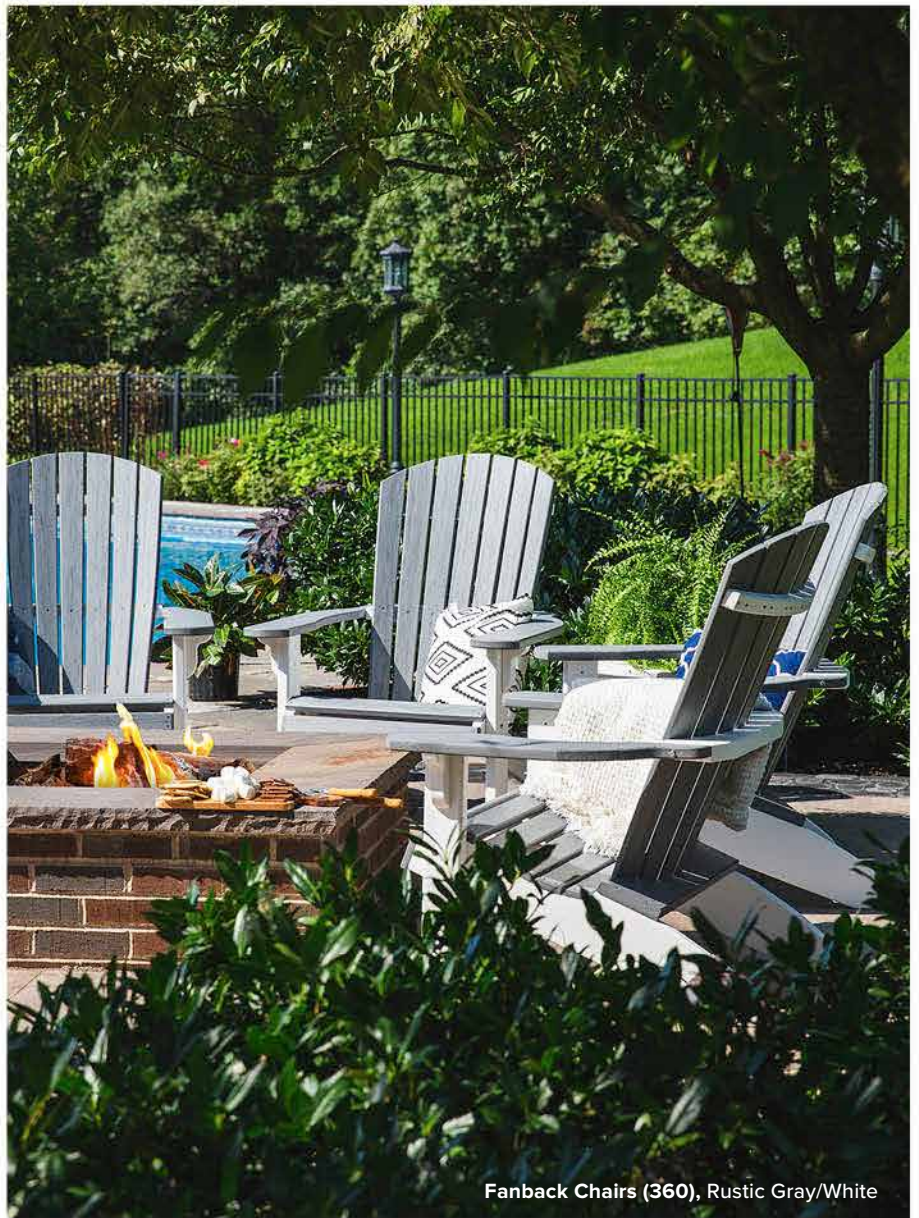

Fanback Chairs (360), Rustic Gray/White