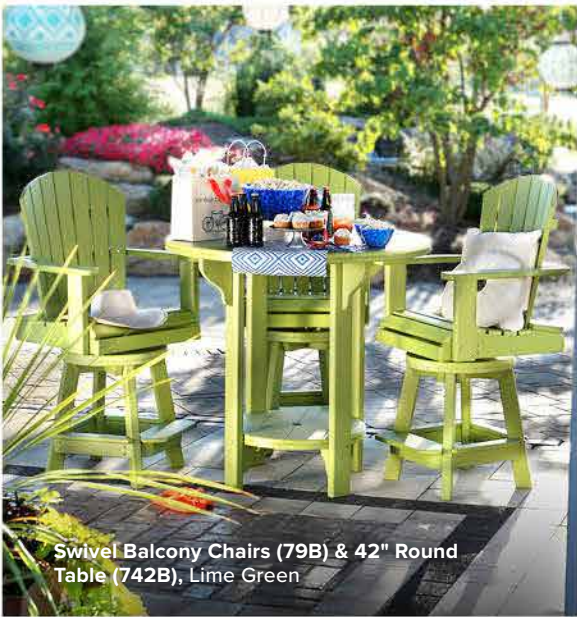

Balcony Chairs (75B) & 72" Dining Table (872B), Dark Gray/White

BALCONY CHAIR

COUNTER/BAR HEIGHT

Balcony Chairs (75B) & 30" Table (730B),
Weatherwood/Brown

Balcony Settee (752), Turquoise/White

Balcony Chairs (75B), Weatherwood

The Balcony Chair continues with the tradition of the comfortable Fanback Chair at a counter or bar height. Pair these chairs with one of our tables for an ideal dining setting to entertain family and friends. The Balcony Chair is available at Counter and Bar Height.

Swivel Balcony Chairs (79C) & 42" Round Table
(742C), Rustic Nutmeg/White

SWIVEL BALCONY & PUB COUNTER/BAR HEIGHT

Swivel Balcony Chairs (79B) & 42" Round Table (742B), Lime Green

Swivel Balcony Chairs (79B) & 42" Round Table (742B), Ivory/Brown