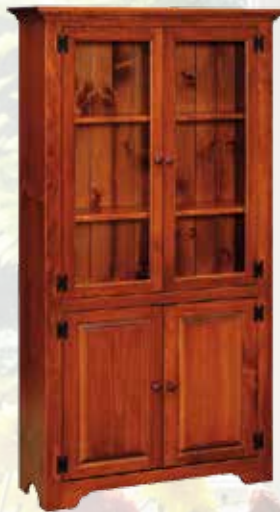

J92 / Large Bookcase with Glass
Cherry
39½" w x 14" d x 72" h