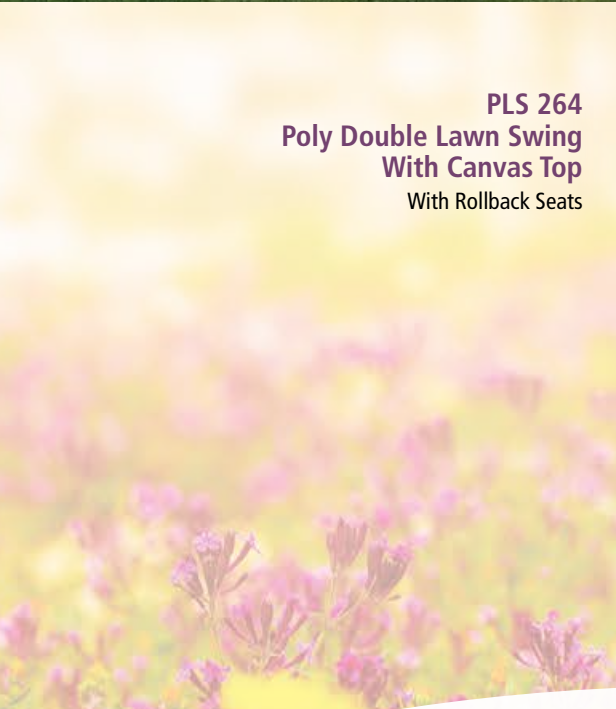

PLS 264
Poly Double Lawn Swing
With Canvas Top
With Rollback Seats