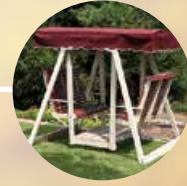

Swings & Gliders

Wood Keystone Gliders 4
Poly Keystone Gliders 5
Wood Double Lawn Swing 6
Poly Double Lawn Swing 7
Wood Gazebo Glider Sets 8
Poly Gazebo Glider Sets 9
Wood & Poly A-Frames 10