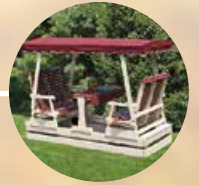

Swings & Gliders

Wood Keystone Gliders 4
Poly Keystone Gliders 5
Wood Double Lawn Swing 6
Poly Double Lawn Swing 7
Wood Gazebo Glider Sets 8
Poly Gazebo Glider Sets 9
Wood & Poly A-Frames 10