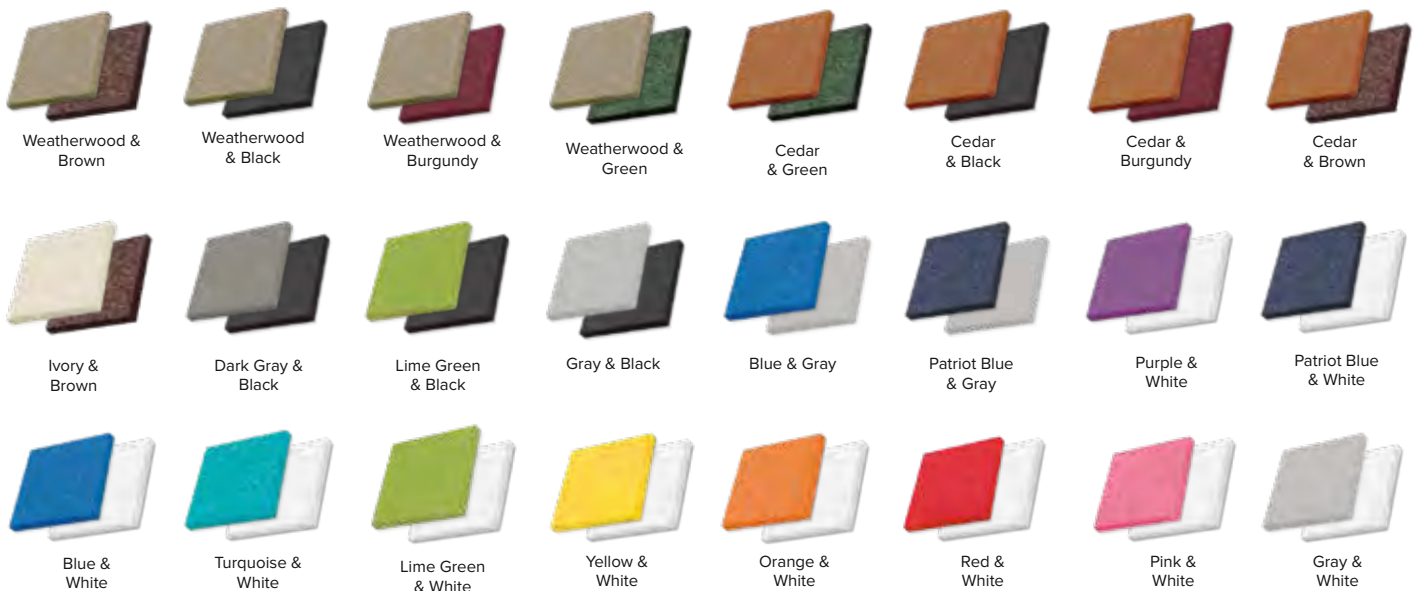

# POLY COLORS

Leisure Lawns Collection has twenty-two colorful options to choose from. All of our products are available in all colors unless otherwise noted.

|             | STANDARD COLORS   | RUSTIC COLORS<br><i>Rustic Colors will incur an upcharge.</i>  |
|-------------|---|--|
| TRADITIONAL |  <p>Black    Brown    Burgundy    Green    Cedar    Weatherwood    Dark Gray    Gray    Ivory    White</p> |  <p>Rustic Burgundy    Rustic Nutmeg    Rustic Gray</p> |
| BRIGHT      |  <p>Patriot Blue    Blue    Turquoise    Lime Green    Red</p>  |  <p>Yellow    Purple    Orange    Pink</p>             |

Colors are representational only and cannot be guaranteed to be exact color matched.

## Suggested Two-Tone Color Combinations

Pick and choose any color combination. Not limited to the ones shown below.