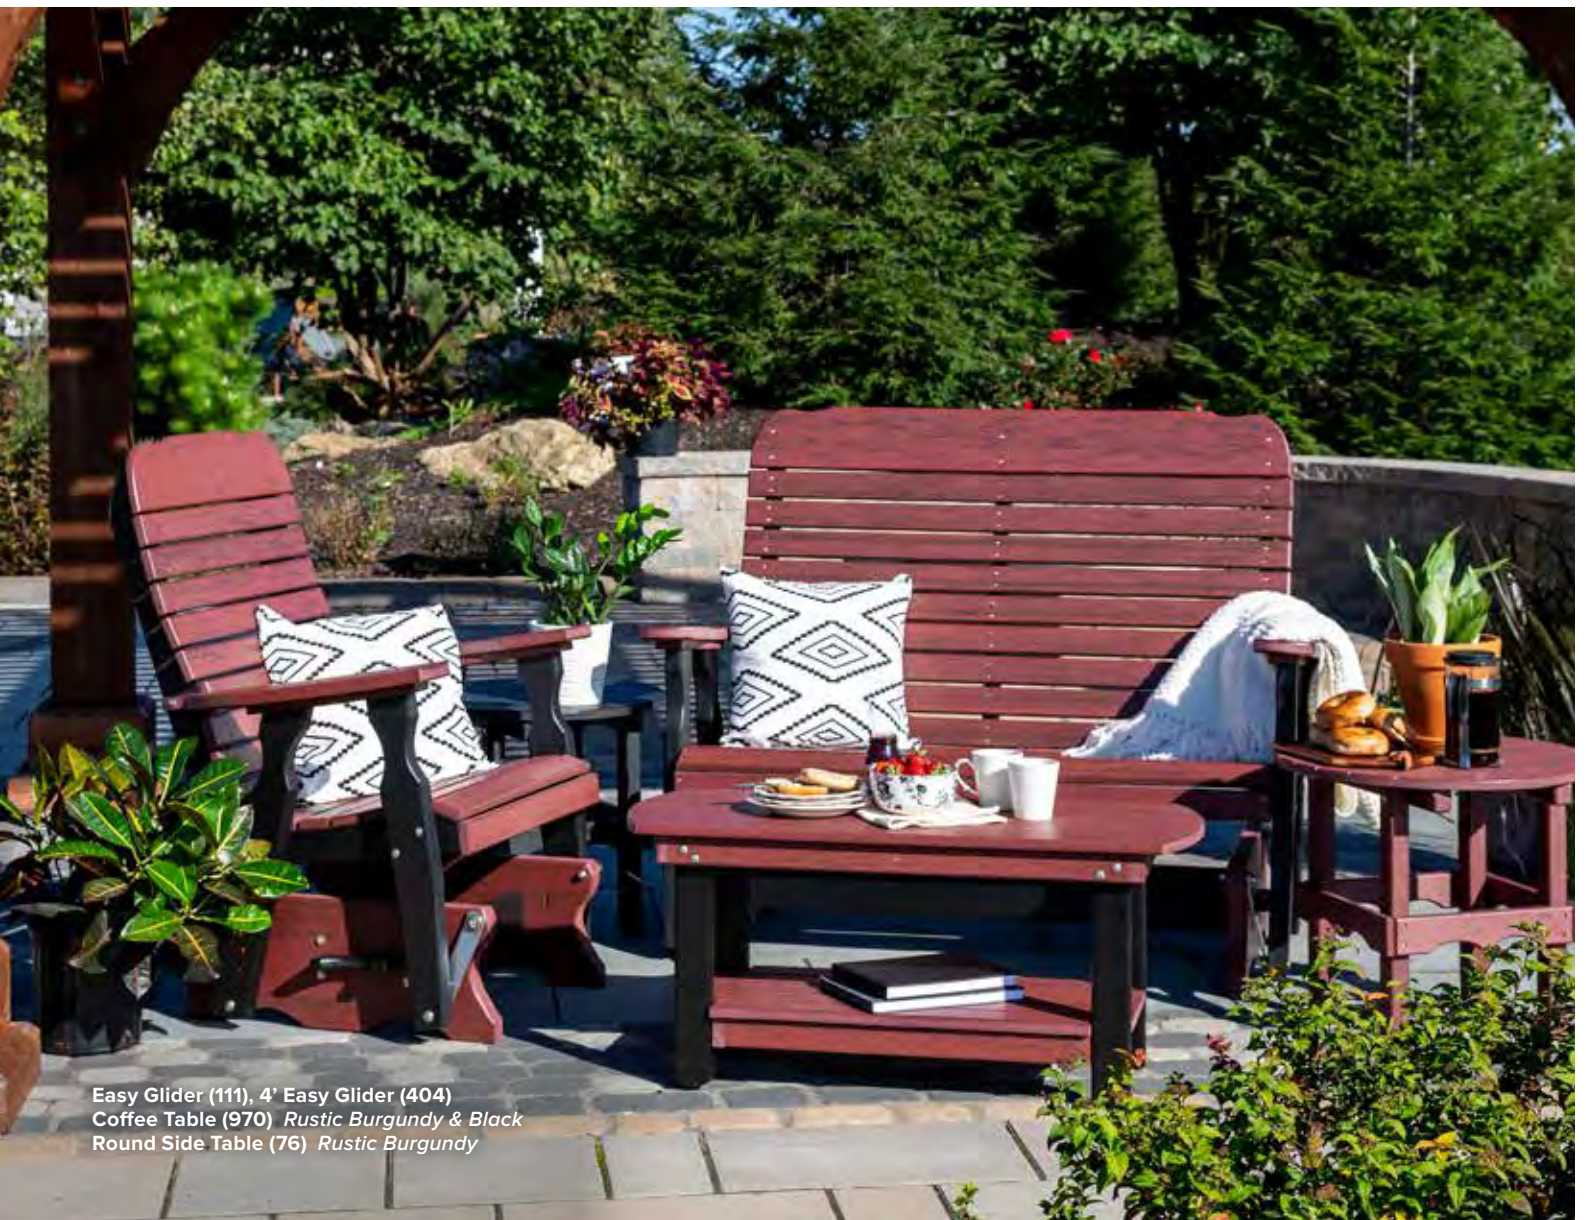

Easy Glider (111), 4' Easy Glider (404)
Coffee Table (970) *Rustic Burgundy & Black*
Round Side Table (76) *Rustic Burgundy*