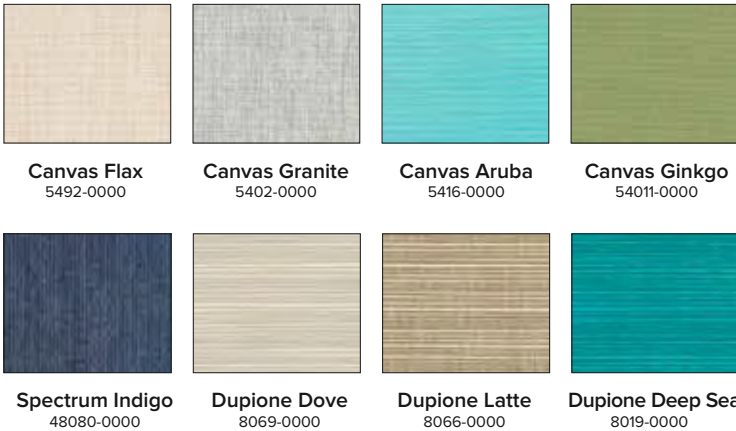

Solid Fabrics