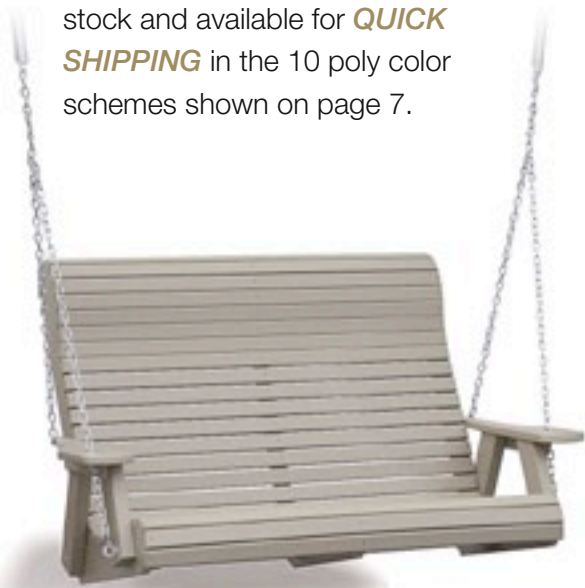

Quick Shipping!

Item names in **GOLD** are in stock and available for **QUICK SHIPPING** in the 10 poly color schemes shown on page 7.

**Rollback
4' Hanging Swing**
CPR4S
Overall Width 57"
Overall Height 36"