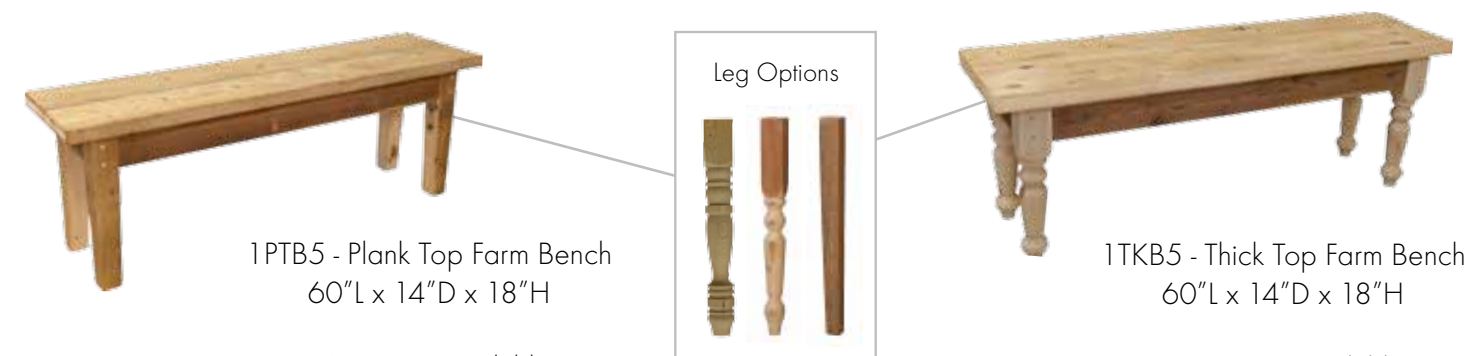

1PTB5 - Plank Top Farm Bench
60"L x 14"D x 18"H

More Sizes Available
See Pricelist

1TB - Tombstone Bench
46"L x 16"D x 18"H

1BTB6 - Banquet Trestle Bench
72"L x 14"D x 18"H

More Sizes Available
See Pricelist

1TRB5 - Trestle Bench
60"L x 14"D x 18"H

More Sizes Available
See Pricelist

1TKB5 - Thick Top Farm Bench
60"L x 14"D x 18"H

More Sizes Available
See Pricelist

TABLE TOP THICKNESS

- Thin Top..... 3/4"
- Thick Top..... 1 3/4"
- Extra Thick Top..... 2 1/2"

#300 - Work Island
60"L x 36"W x 36" - 40"H

More Sizes Available

#11 - Milford Farm Table
6'L x 40"W x 30"H

More Sizes Available

#21 - Classic Farm Table
6'L x 40"W x 30"H

More Sizes Available

#11A - Milford Bench
6'L x 14"D x 18"H