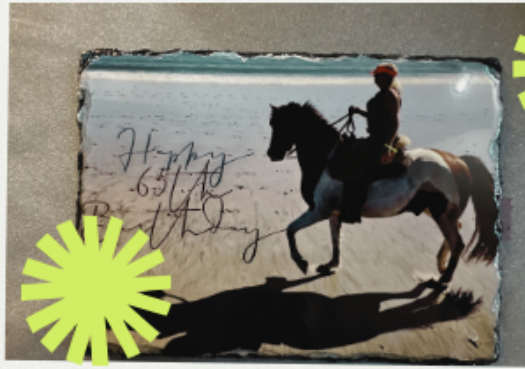

Your photo TShirt
White Shirt \$35
Boho Shirt \$40

Your photo on Slate
Small size \$35 donation
Large Size \$50 donation

Your photo glass Cutting Board
\$35

Photo Glass or metal
\$40

PICK YOUR GIFT

YOUR DONATIONS TO SUN COUNTRY TRAIL BLAZERS, INC (501C-3)