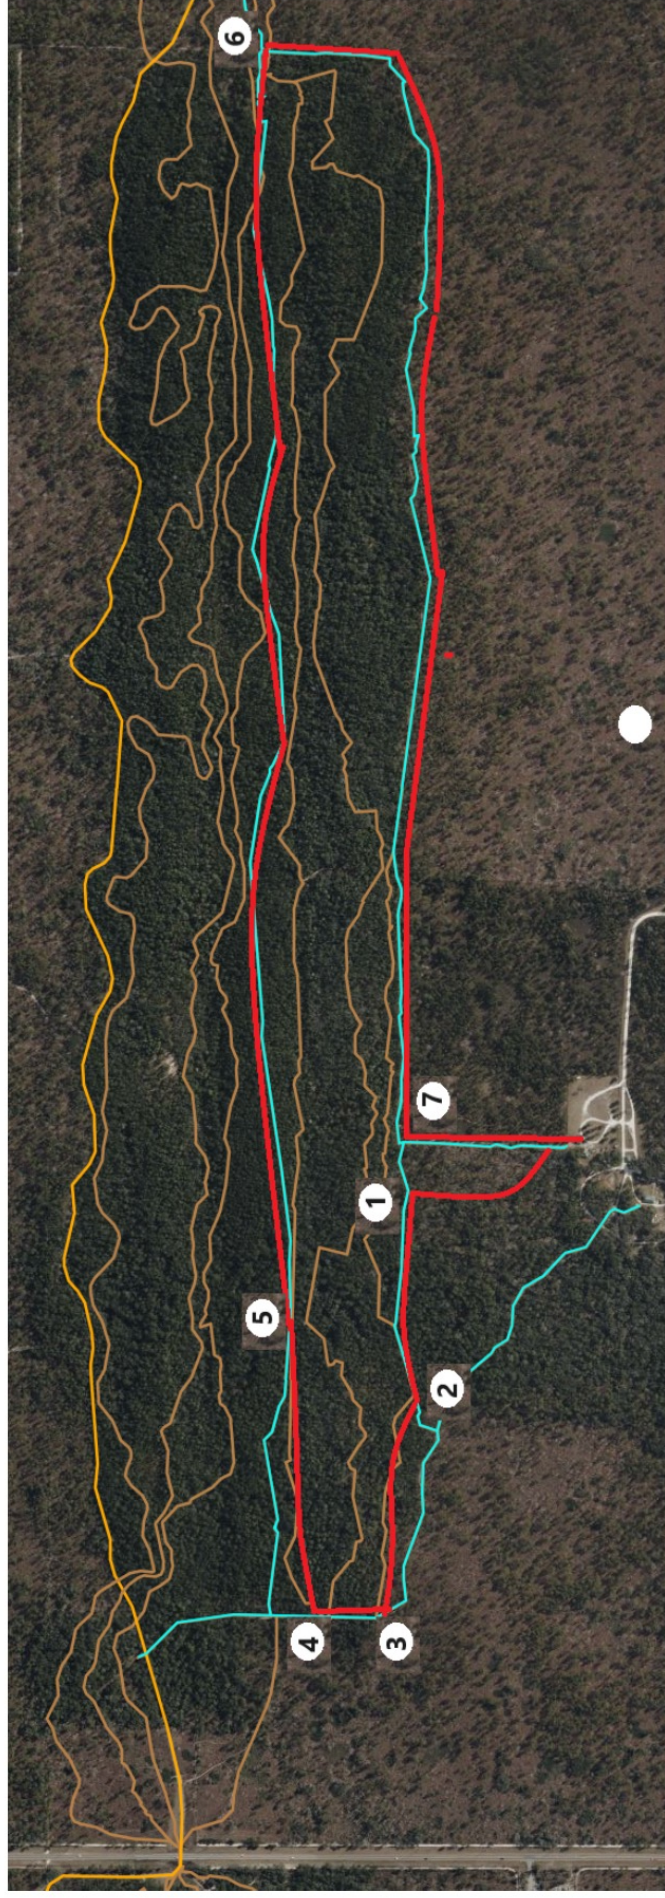

2024 Run Ride Roll Equestrian Route Map 5 Miles

- Ride out on single track #2
- Turn left on #3 trail (Circle 1 on map)
- Ride #3 to 2nd #2 single-track trail
- Turn right on #2 (Circle 2 on map)
- Ride #2 to #3 campground road
- Turn right on #3 campground road (Circle 3 on map)
- Ride #3 campground road short distance to #1
- Turn right on #1 (Circle 4 on map)
- Ride #1 to #3 intersection
- Merge right on #3 (Circle 5 on map)
- Ride #3 all the way to the end (past the "pipes")
- Turn right on #3 firebreak road (Circle 6 on map)
- Ride #3 all the way to Trail Head road
- Turn left on Trail Head road (Circle 7 on map)
- Ride Trail Head road cautiously — WALK within Trail Head safe area and over finish-line mats