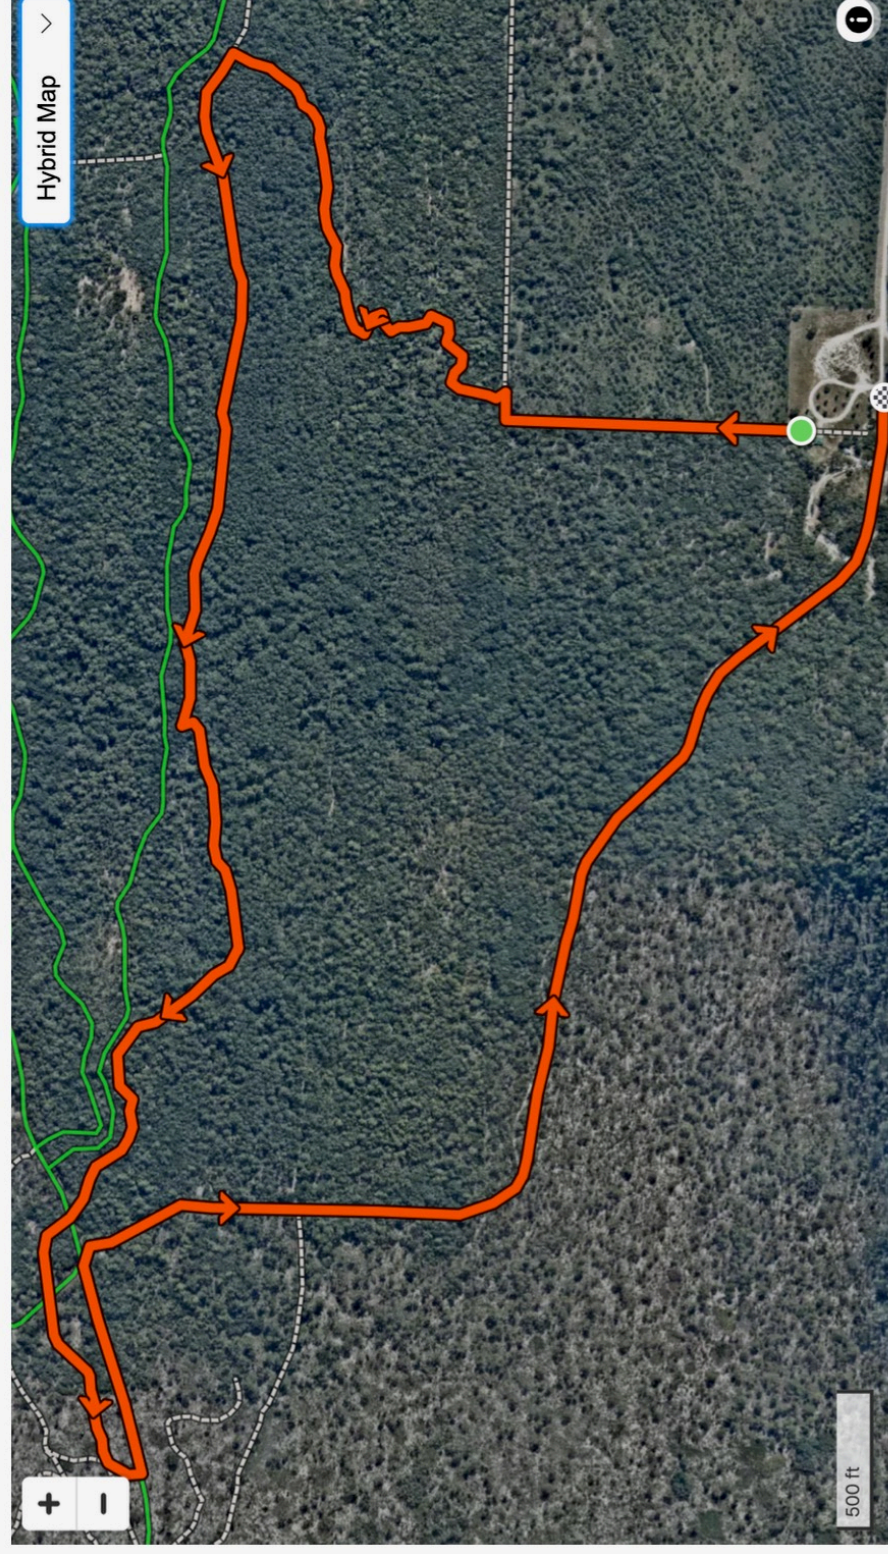

# 2024 Run Ride Roll Runner Route Map 3 Miles

- Run out on Blue Florida Trail connector
- Cross over horse #3 firebreak road
- Run up and over dig
- Turn left on Orange Florida Trail
- Run Orange Florida Trail West to paved trail
- Cross over paved trail and continue to next paved trail intersection
- Turn left on paved trail run East to campground road
- Turn right on campground road run all the way back to campground
- Run middle campground road
- Turn Left just past guard house
- Cautiously — WALK over finish-line mats