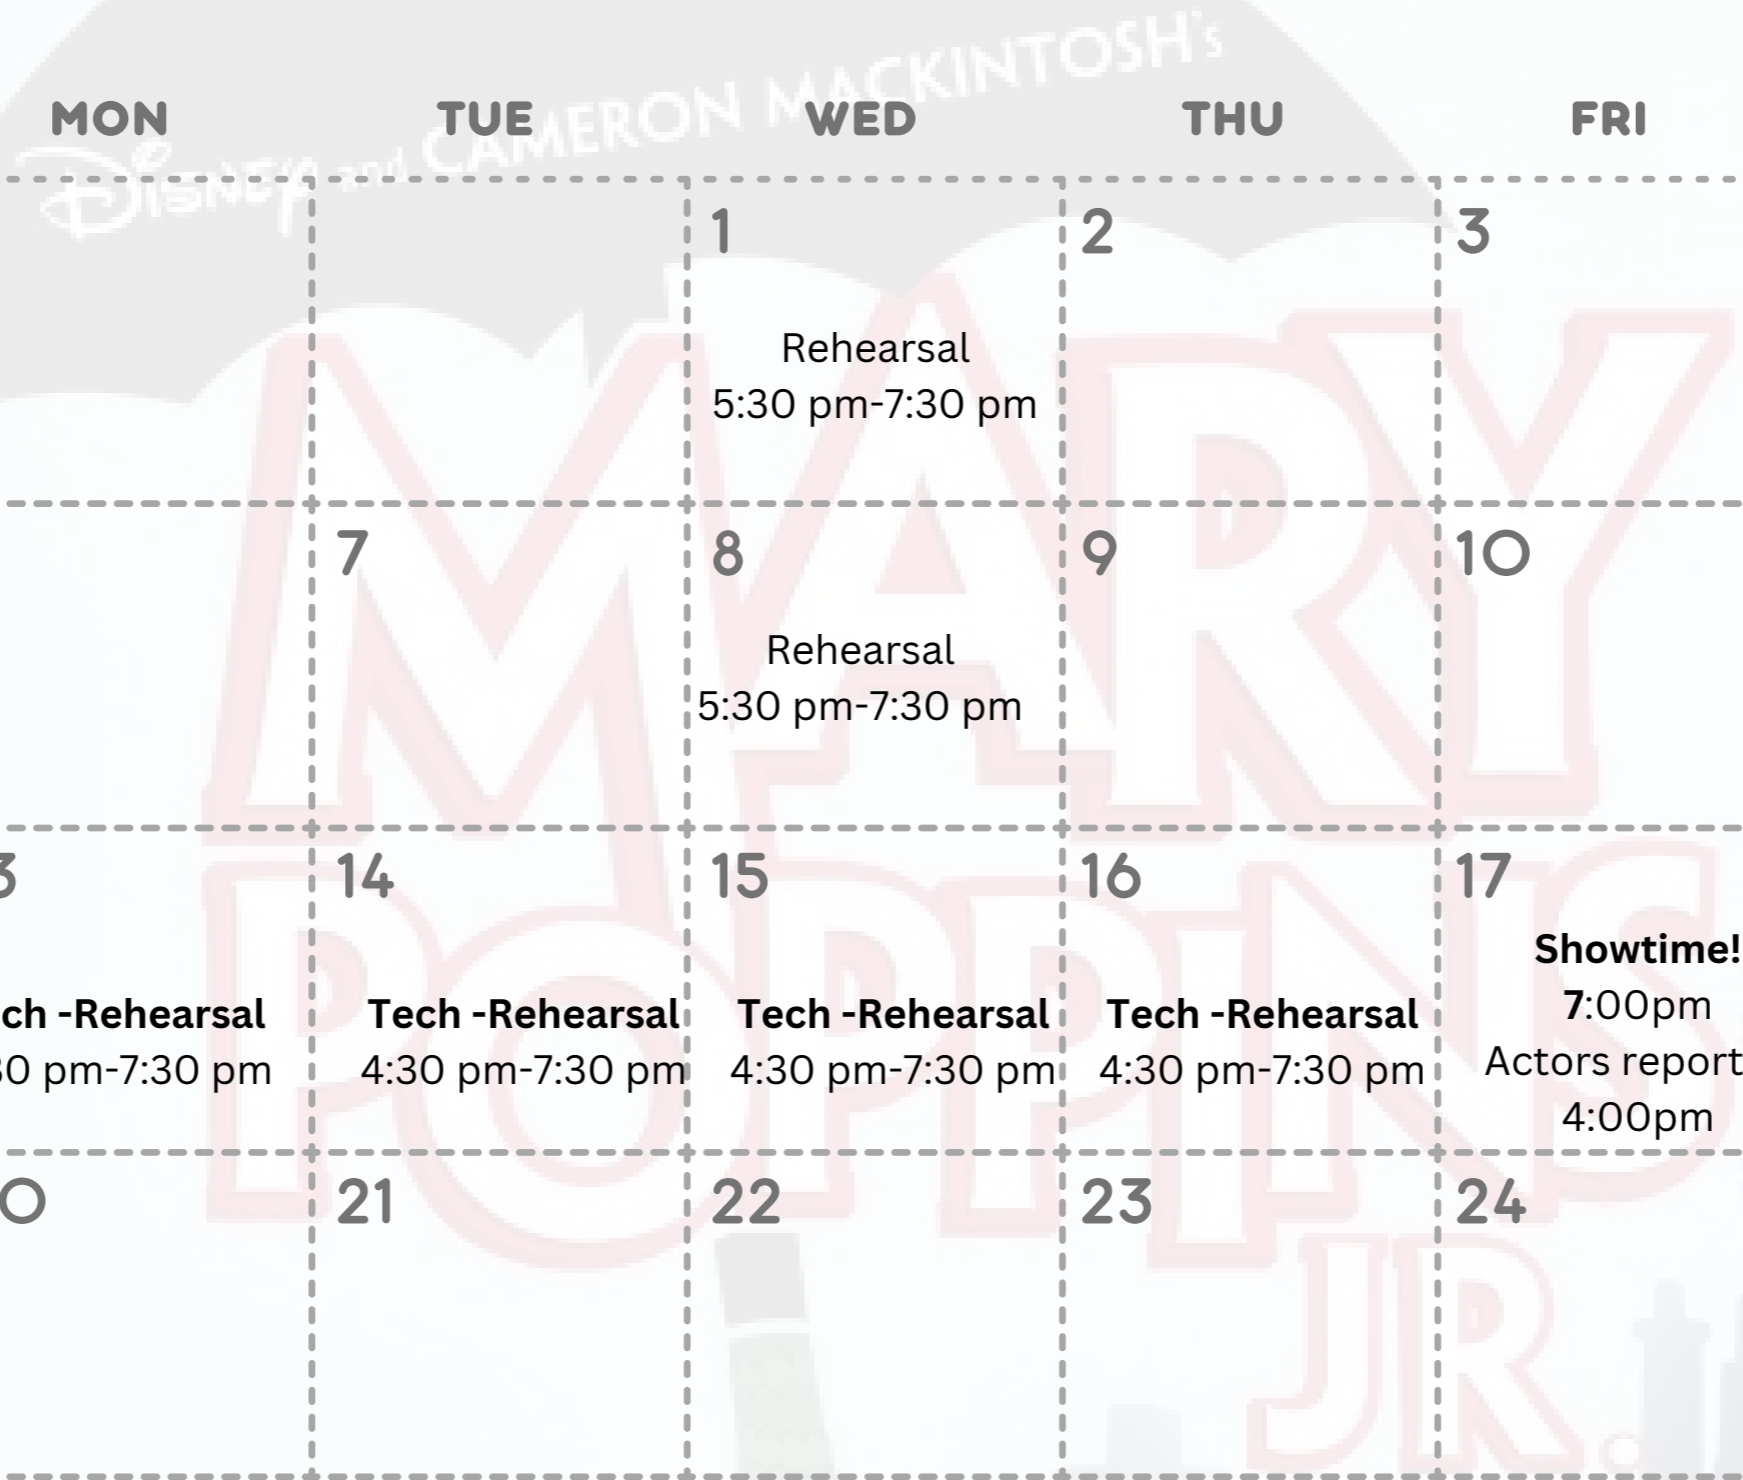

MARY POPPINS

JANUARY

REHEARSAL SCHEDULE

TUITION: \$599/ACTOR

SUN	MON	TUE	WED	THU	FRI	SAT
1	2	3	4 First Rehearsal Group First Reading 5:30 pm-7:30 pm	5	6	7
8 Rehearsal 12:30pm-:2:30 pm	9	10	11 Rehearsal Tentative Roles Assigned 5:30 pm-7:30 pm	12	13	14
15 Rehearsal 12:30pm-:2:30 pm	16	17	18 Rehearsal 5:30 pm-7:30 pm	19	20	21
22 Rehearsal 12:30pm-:2:30 pm	23	24	25 Rehearsal 5:30 pm-7:30 pm	26	27	28
29 Rehearsal 12:30pm-:2:30 pm	30	31				

			1	2	3	4
Rehearsal 12:30pm-2:30 pm			Rehearsal 5:30 pm-7:30 pm			
5	6	7	8	9	10	11
Rehearsal 12:30pm-2:30 pm			Rehearsal 5:30 pm-7:30 pm			
12	13	14	15	16	17	18
Rehearsal 12:30pm-2:30 pm			Rehearsal 5:30 pm-7:30 pm			
19	20	21	22	23	24	25
Rehearsal 12:30pm-2:30 pm			Rehearsal 5:30 pm-7:30 pm			
26	27	28				
	Rehearsal 5:30pm-7:30 pm					

Disney and CAMERON MACKINTOSH's
MARY POPPINS JR.

©Disney/CML

MARCH

SUN

MON

TUE

WED

THU

FRI

SAT

			1 Rehearsal 5:30 pm-7:30 pm	2	3	4
5 Rehearsal 2:30pm-4:30 pm	6	7	8 Rehearsal 5:30 pm-7:30 pm	9	10	11
12 Tech -Rehearsal 12:30pm-3:30pm	13 Tech -Rehearsal 4:30 pm-7:30 pm	14 Tech -Rehearsal 4:30 pm-7:30 pm	15 Tech -Rehearsal 4:30 pm-7:30 pm	16 Tech -Rehearsal 4:30 pm-7:30 pm	17 Showtime! 7:00pm Actors report @ 4:00pm	18 Showtime! 2:00pm Actors report @ 11:00am
19	20	21	22	23	24	25
26	27	28	29	30	31	