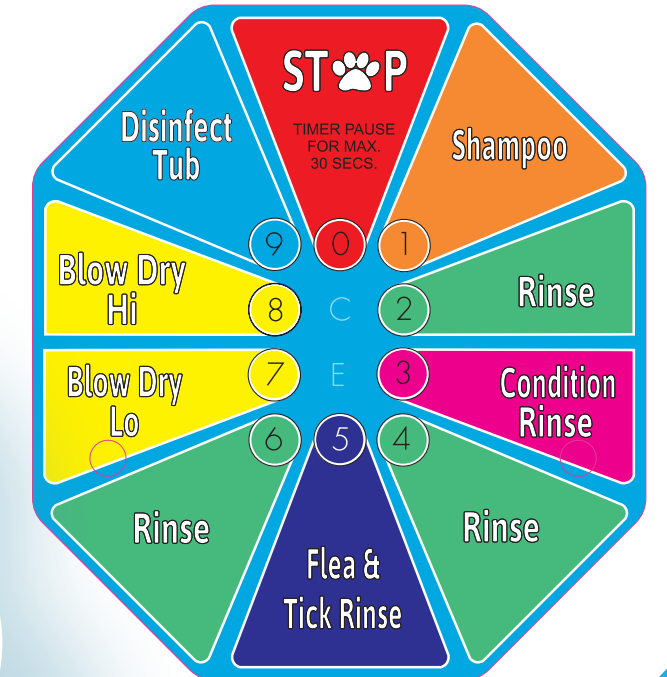

THE K9000<sup>®</sup> V2.0 NOW COMES WITH A HIGHLY FLEXIBLE ECU

**\$\$\$**  
PET CARE INDUSTRY  
IN AMERICA  
=66.75 BILLION<sub>pa</sub>

## OUR UPDATED TOUCH PAD

-  + 30 SECS PAUSE DURING CYCLE
-  + FREE DISINFECTANT AFTER CYCLE
-  + TOP UP AND BONUS TIME
-  + CUSTOM PROGRAMMING
-  + IN DEPTH AUDITING
-  + MDB PAYMENT PLATFORM
-  + EXTRA RINSE CYCLE