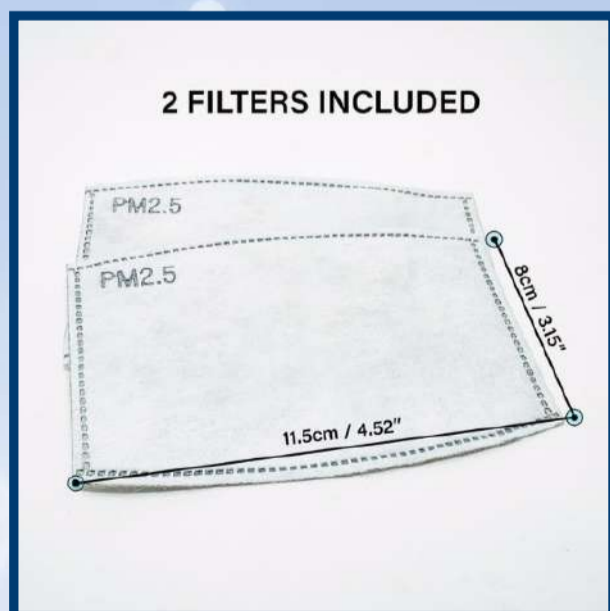

Premium 3 Layer Reusable Face Mask, with adjustable earloops, chin section, and 2x filters

(full colour custom print available)

Plain stock available
in many colours

Breathable, soft and comfortable to wear.
Washable and reusable.

Adjustable elastic ear loops
for quick and easy application

2 way
easy to fit filter pocket

We can design custom
patterns or add
company branding

Replaceable filters

5 Layer filtering system

Provides filtered protection
against harmful
particles and spores