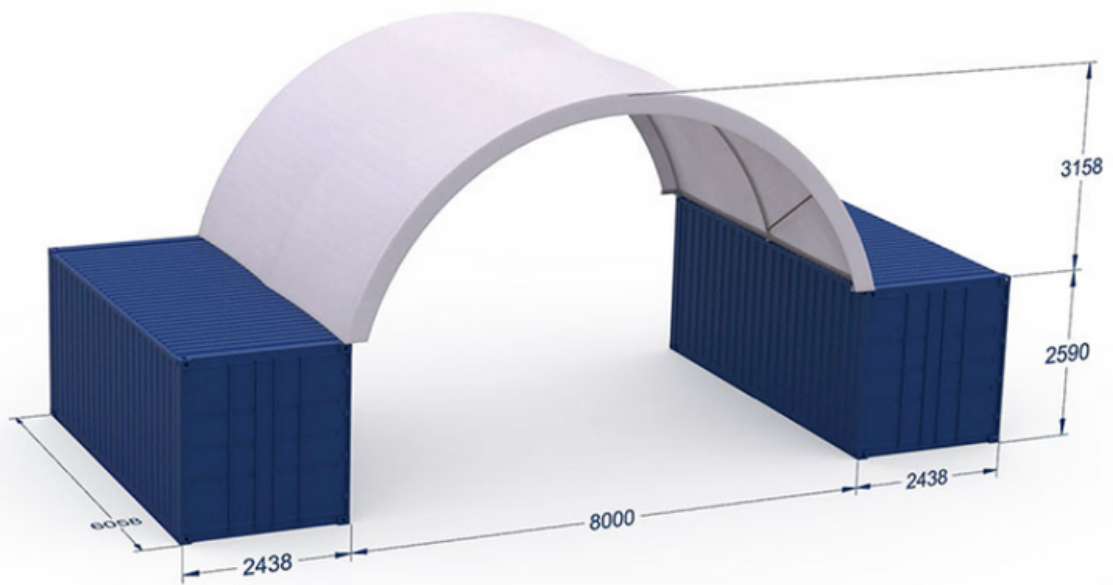

0430 519 109

admin@rdmmechanical.com

www.rdmmechanical.com.au

RDM
Remote Development Maintenance