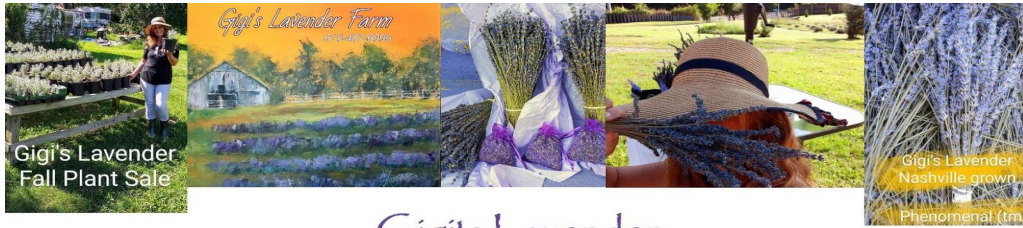

Our Lavender Plant Prices are BELOW RETAIL

[Pre-Order Reserve your plants at our website: GigisLavender.com](http://GigisLavender.com)

Gigi's Lavender

Whites Creek, TN (615) 487-6996

Fuller Flowers Meet Unmatched Fragrance

Why Sensational™ Lavender Plants? Full, thick flowers meet bright silver foliage, merging to create unbelievable contrast like you've never seen...and setting the Sensational™ Lavender Plant apart.

It grows in a compact, dense habit with excellent branching. So, from containers on your porch or patio to decor indoors, the Lavender's purple blooms and ideal size make it perfect for placing nearly anywhere.

Guests and neighbors will be delighted by the sweet, floral lavender scent. And through it all, the Sensational™ Lavender Plant stands up to heat, humidity, drought and cold.

DEER RESISTANT	DROUGHT TOLERANT
Mature Height:	1-3 ft.
Mature Width:	1-3 ft.
Sunlight:	Full Sun
Growth Rate:	Moderate
Botanical Name:	Lavandula x intermedia
Grows Well In Zones:	5-9 outdoors
You are in Growing Zone:	7

Growing Zones: 5-9 outdoors

7395 Old Hickory Blvd, Whites Creek, TN 37189 GigisLavender.com
GigisLavender@gmail.com