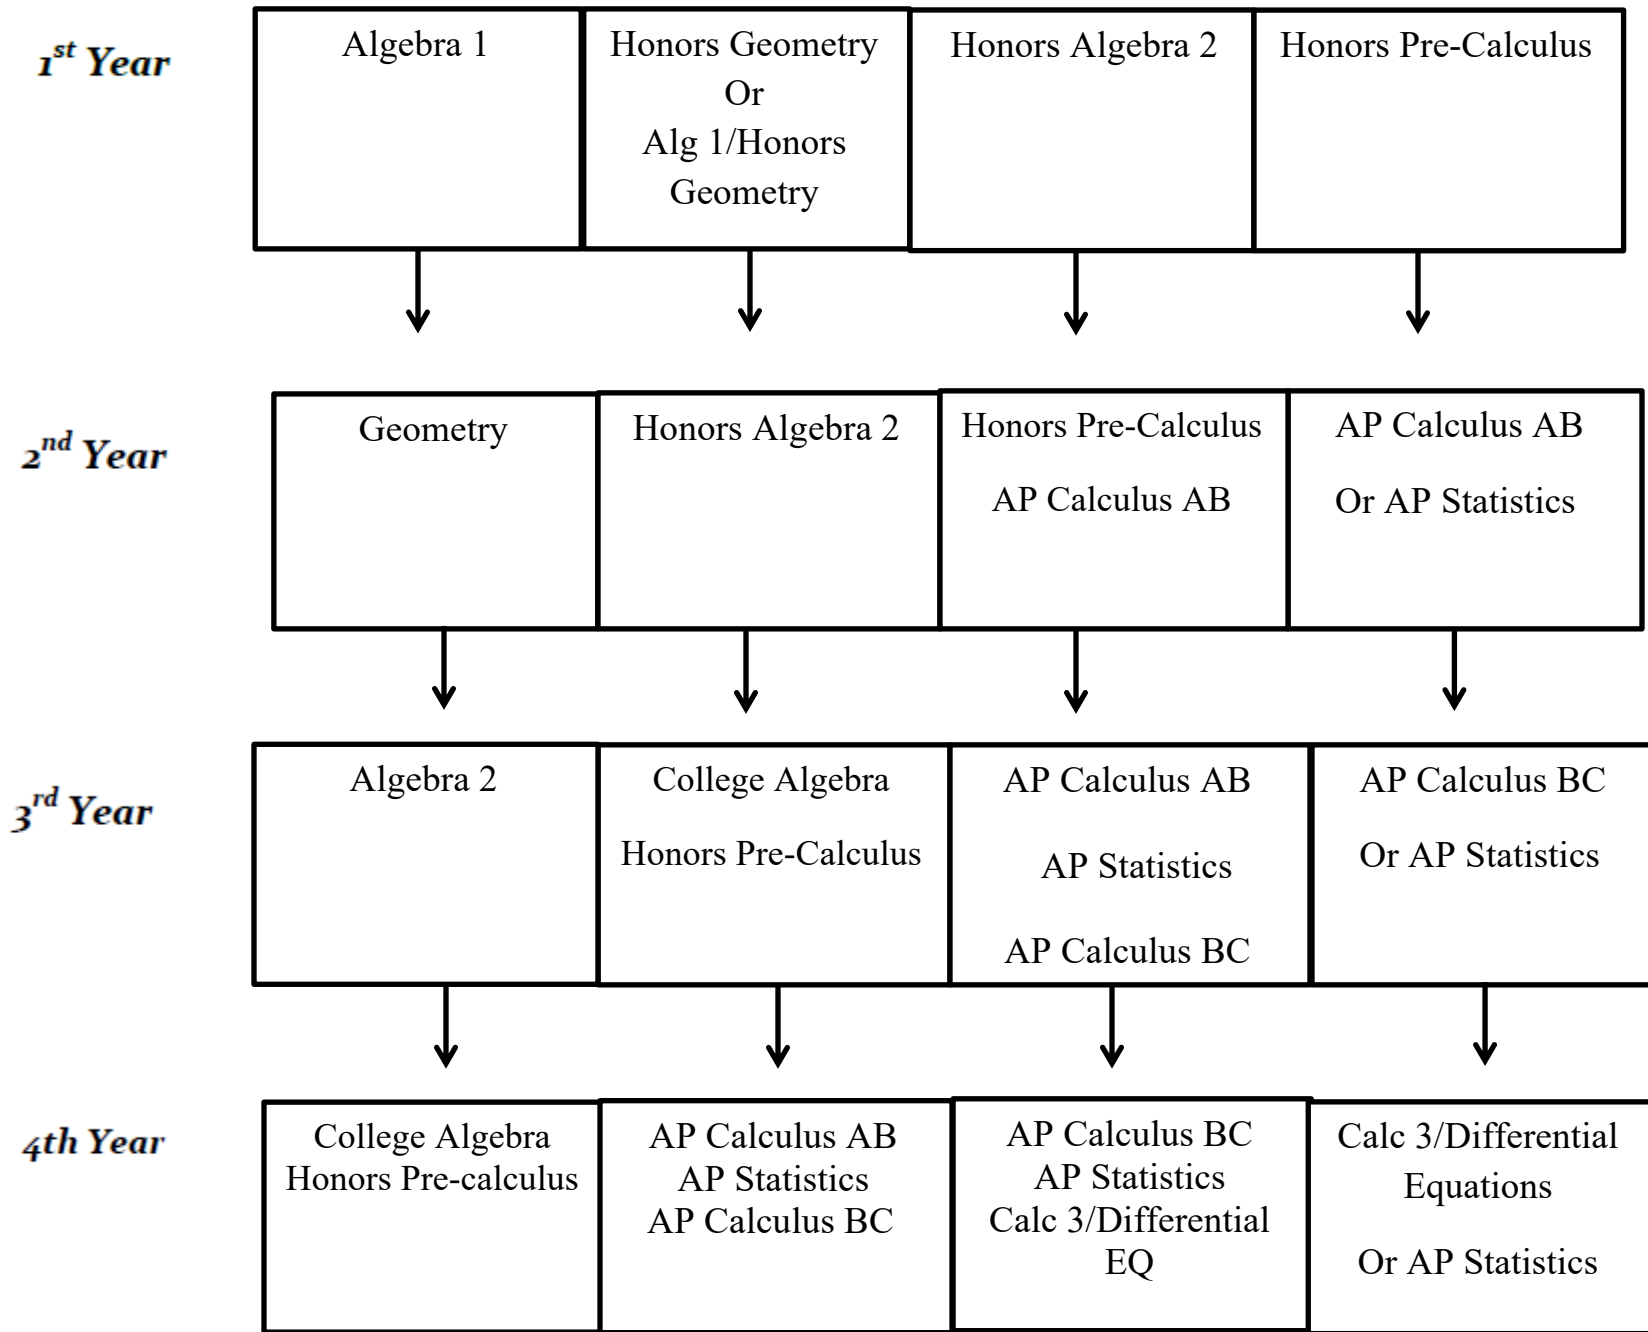

Chandler High School Math Four-Year Guide (Non- IB Classes)

More information is available for each class at <http://www.cusd80.com/Page/8155>