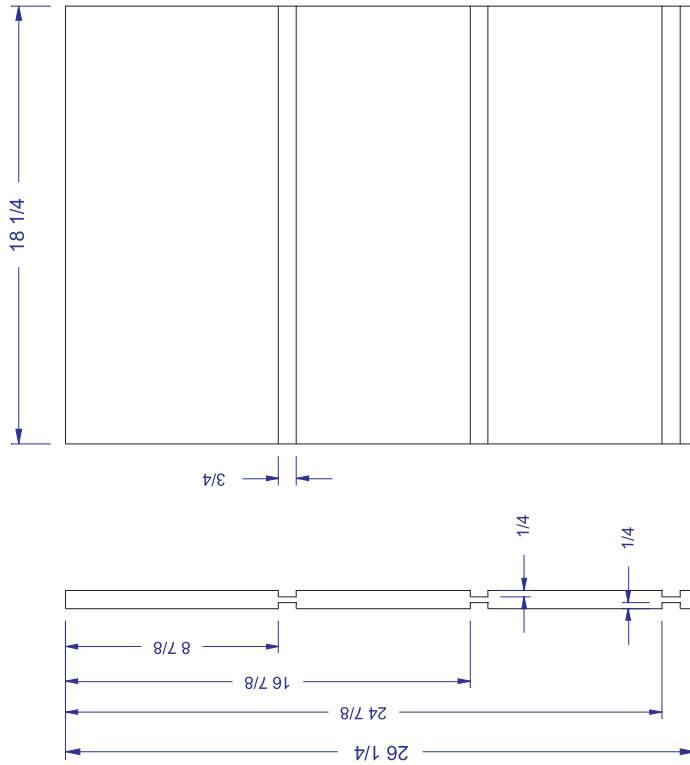

(1) Top Front Rail - 3/4" Cherry

(1) Bottom Front Rail - 3/4" Cherry

(2) Horizontal Drawer Dividers - 3/4" Cherry

(3) Vertical Drawer Dividers - 3/4" Cherry

(1) Center Drawer Support Carrier
3/4" Birch plywood

(2) Back Field Panels
1/4" Birch plywood

(2) Top Rails - 3/4" Cherry

(2) Bottom Rails - 3/4" Cherry

(2) Middle Rails - 3/4" Cherry

(4) Middle Rail Triangles - 3/4" Cherry

(2) Diamond Appliques - 1/8" Walnut

3/4" x 7 1/4" x 96" Cherry

3/4" x 8 1/8" x 96" Cherry

1/2" x 7 3/8" x 96" Soft Maple or Poplar

1/2" x 7 3/8" x 96" Soft Maple or Poplar

1/2" x 7 3/8" x 96" Soft Maple or Poplar

1/2" x 7 3/8" x 96" Soft Maple or Poplar

1/2" x 7 3/8" x 96" Soft Maple or Poplar

1/2" x 7 3/8" x 96" Soft Maple or Poplar