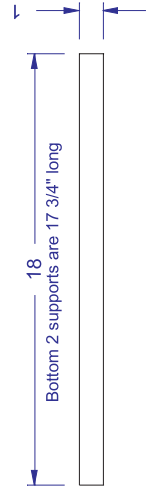

(1) Top Front Rail - 3/4" Cherry

(1) Bottom Front Rail - 3/4" Cherry

(2) Horizontal Drawer Dividers - 3/4" Cherry

(3) Vertical Drawer Dividers - 3/4" Cherry

(1) Center Drawer Support Carrier
3/4" Birch plywood

(2) Drawer Support Carriers
1/2" Birch plywood

(12) Drawer Supports
3/4" Hardwood

(1) Top - 1" Cherry

(4) Legs - 1 1/4" Cherry

(1) Top Back Rail - 3/4" Cherry

(1) Bottom Back Rail - 3/4" Cherry

(1) Stile - 3/4" Cherry

(2) Back Field Panels
1/4" Birch plywood

(2) Top Rails - 3/4" Cherry

(2) Bottom Rails - 3/4" Cherry

(2) Middle Rails - 3/4" Cherry

(4) Middle Rail Triangles - 3/4" Cherry

(2) Diamond Appliques - 1/8" Walnut

3/4" x 7 1/4" x 96" Cherry

3/4" x 8 1/8" x 96" Cherry

1/2" x 7 3/8" x 96" Soft Maple or Poplar

1/2" x 7 3/8" x 96" Soft Maple or Poplar

1/2" x 7 3/8" x 96" Soft Maple or Poplar

1/2" x 7 3/8" x 96" Soft Maple or Poplar