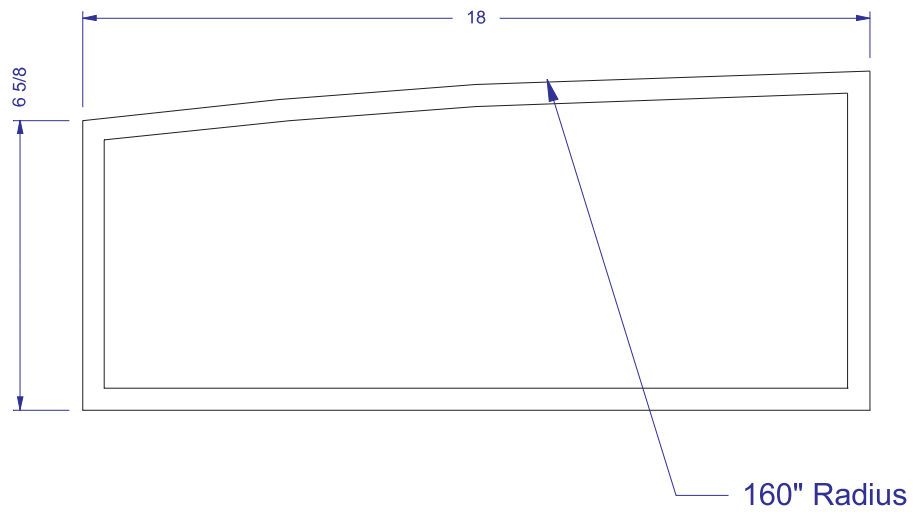

(4) Side Field Panels - 1/4" Cherry Plywood

(6) Drawers - 1/2" Soft Maple

Top Drawers -Left shown

(4) Drawer Fronts - 3/4" Cherry

(2) Top drawer Fronts - 3/4" Cherry

Left shown - Fasten with glue or screws to drawer box

1/4" x 48" x 96" Birch plywood

1/4" x 48" x 48" Cherry plywood

3/4" x 24" x 48" Birch plywood

1/2" x 48" x 48" Birch plywood

Side drawer carrier panel	Side drawer carrier panel

1 1/4" x 6" x 96" Cherry

3/4" x 6" x 96" Cherry

3/4" x 7 1/4" x 96" Cherry

3/4" x 8 1/8" x 96" Cherry

1/2" x 7 3/8" x 96" Soft Maple or Poplar

1/2" x 7 3/8" x 96" Soft Maple or Poplar

1/2" x 7 3/8" x 96" Soft Maple or Poplar

1/2" x 7 3/8" x 96" Soft Maple or Poplar