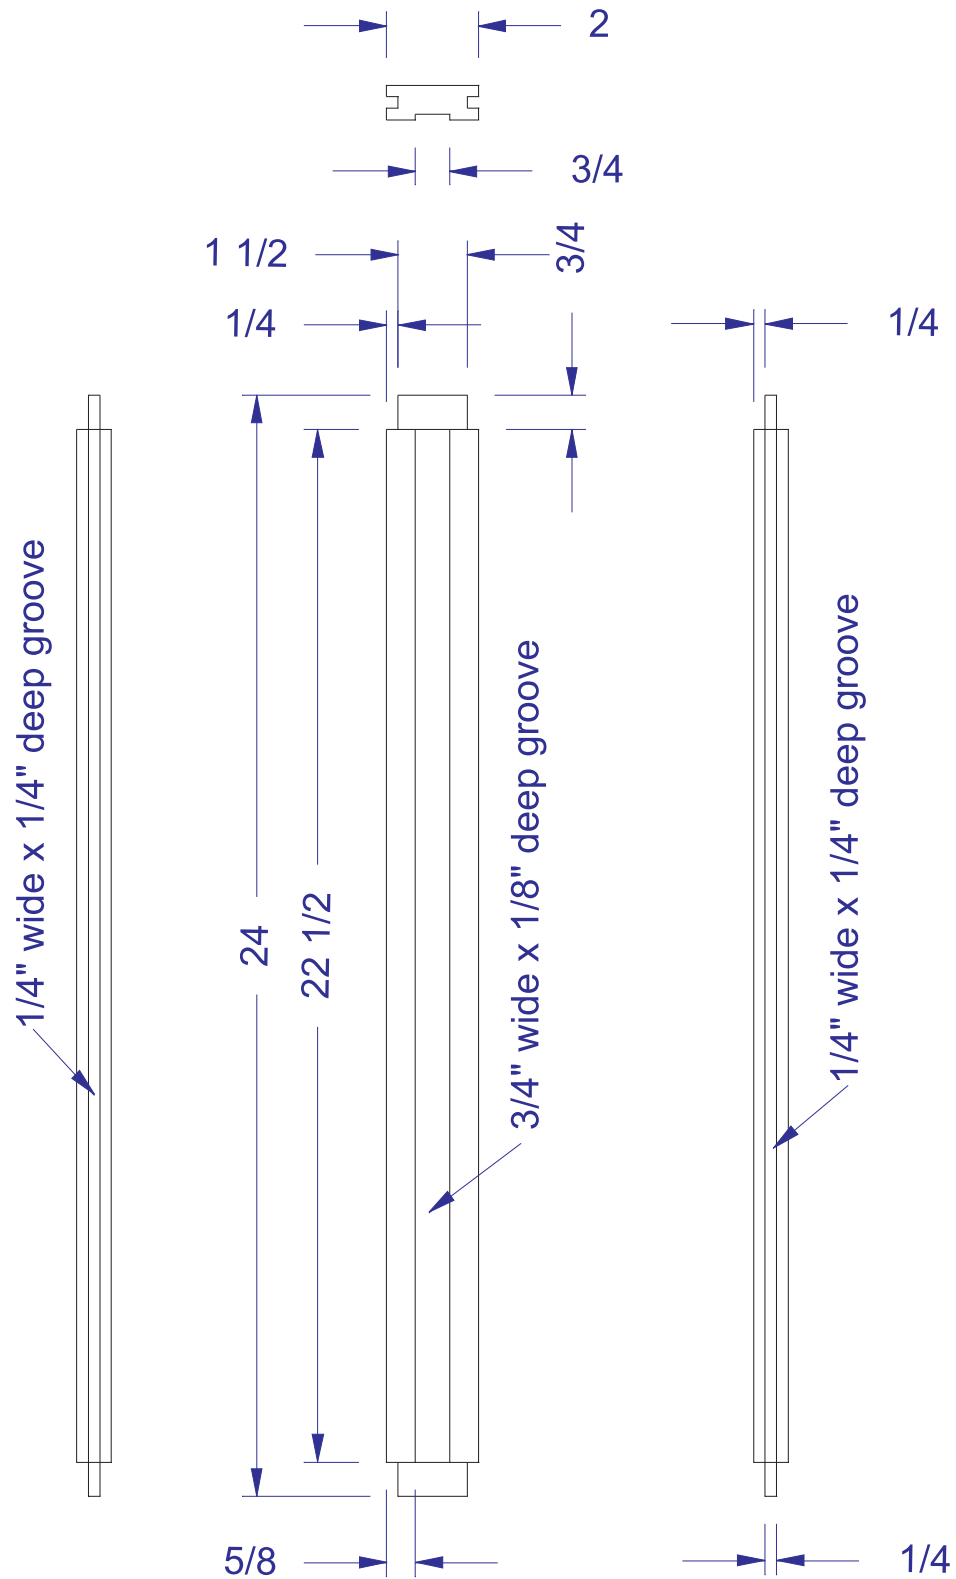

(1) Top Front Rail - 3/4" Cherry

(1) Bottom Front Rail - 3/4" Cherry

(2) Horizontal Drawer Dividers - 3/4" Cherry

(3) Vertical Drawer Dividers - 3/4" Cherry

(1) Center Drawer Support Carrier
3/4" Birch plywood

(2) Drawer Support Carriers
1/2" Birch plywood

(12) Drawer Supports
3/4" Hardwood

(1) Top - 1" Cherry

(4) Legs - 1 1/4" Cherry

(1) Top Back Rail - 3/4" Cherry

(1) Bottom Back Rail - 3/4" Cherry

(1) Stile - 3/4" Cherry

(2) Back Field Panels
1/4" Birch plywood

(2) Top Rails - 3/4" Cherry

(2) Bottom Rails - 3/4" Cherry

(2) Middle Rails - 3/4" Cherry

(4) Middle Rail Triangles - 3/4" Cherry

(2) Diamond Appliques - 1/8" Walnut

3/4" x 7 1/4" x 96" Cherry

3/4" x 8 1/8" x 96" Cherry

1/2" x 7 3/8" x 96" Soft Maple or Poplar

1/2" x 7 3/8" x 96" Soft Maple or Poplar

1/2" x 7 3/8" x 96" Soft Maple or Poplar

1/2" x 7 3/8" x 96" Soft Maple or Poplar