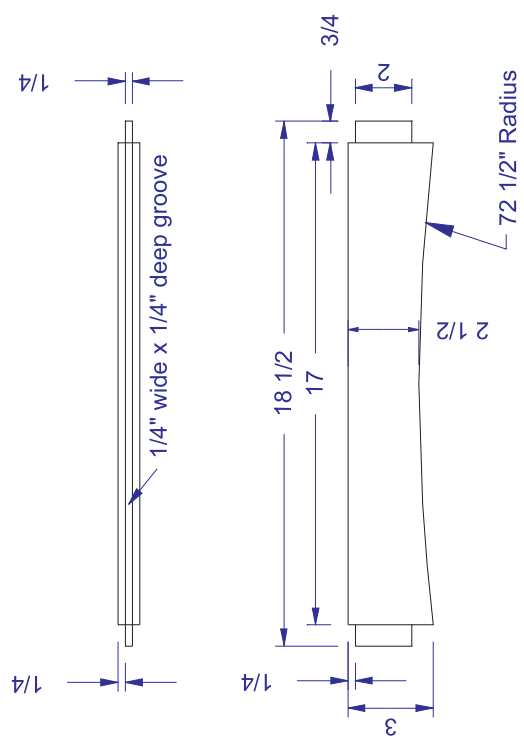

(2) Back Field Panels
1/4" Birch plywood

(2) Top Rails - 3/4" Cherry

(2) Bottom Rails - 3/4" Cherry

(2) Middle Rails - 3/4" Cherry

(4) Middle Rail Triangles - 3/4" Cherry

(2) Diamond Appliques - 1/8" Walnut

(4) Side Field Panels - 1/4" Cherry Plywood

(6) Drawers - 1/2" Soft Maple

Top Drawers -Left shown

(4) Drawer Fronts - 3/4" Cherry

(2) Top drawer Fronts - 3/4" Cherry

Left shown - Fasten with glue or screws to drawer box

1/4" x 48" x 96" Birch plywood

1/4" x 48" x 48" Cherry plywood

3/4" x 24" x 48" Birch plywood

1/2" x 48" x 48" Birch plywood

Side drawer carrier panel	Side drawer carrier panel

1 1/4" x 6" x 96" Cherry

3/4" x 6" x 96" Cherry

3/4" x 7 1/4" x 96" Cherry

3/4" x 8 1/8" x 96" Cherry

1/2" x 7 3/8" x 96" Soft Maple or Poplar

1/2" x 7 3/8" x 96" Soft Maple or Poplar

1/2" x 7 3/8" x 96" Soft Maple or Poplar

1/2" x 7 3/8" x 96" Soft Maple or Poplar