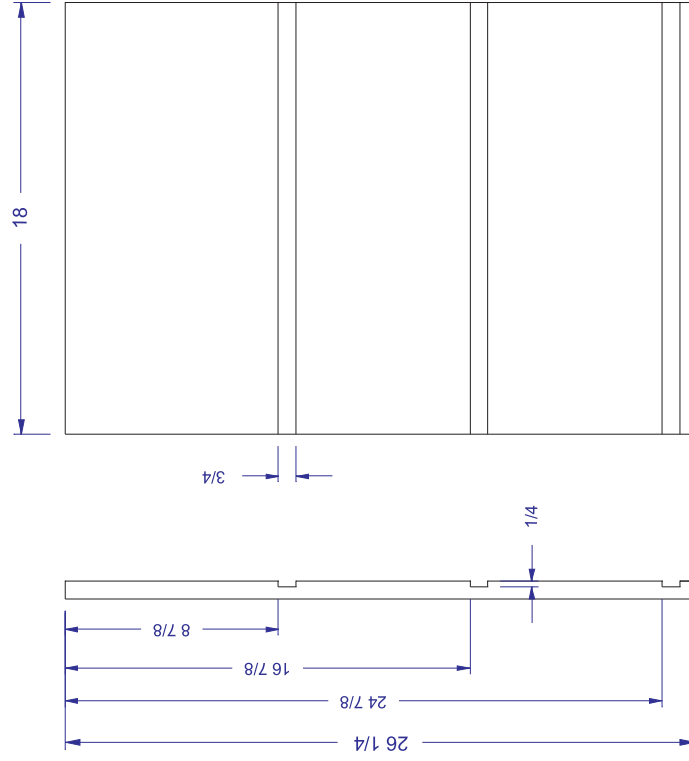

(1) Top Front Rail - 3/4" Cherry

(1) Bottom Front Rail - 3/4" Cherry

(2) Horizontal Drawer Dividers - 3/4" Cherry

(3) Vertical Drawer Dividers - 3/4" Cherry

(1) Center Drawer Support Carrier
3/4" Birch plywood

(2) Drawer Support Carriers
1/2" Birch plywood

(12) Drawer Supports
3/4" Hardwood

(1) Top - 1" Cherry

(4) Legs - 1 1/4" Cherry

(1) Top Back Rail - 3/4" Cherry

(1) Bottom Back Rail - 3/4" Cherry

(1) Stile - 3/4" Cherry

3/4" x 7 1/4" x 96" Cherry

3/4" x 8 1/8" x 96" Cherry

1/2" x 7 3/8" x 96" Soft Maple or Poplar

1/2" x 7 3/8" x 96" Soft Maple or Poplar

1/2" x 7 3/8" x 96" Soft Maple or Poplar

1/2" x 7 3/8" x 96" Soft Maple or Poplar

1/2" x 7 3/8" x 96" Soft Maple or Poplar

1/2" x 7 3/8" x 96" Soft Maple or Poplar