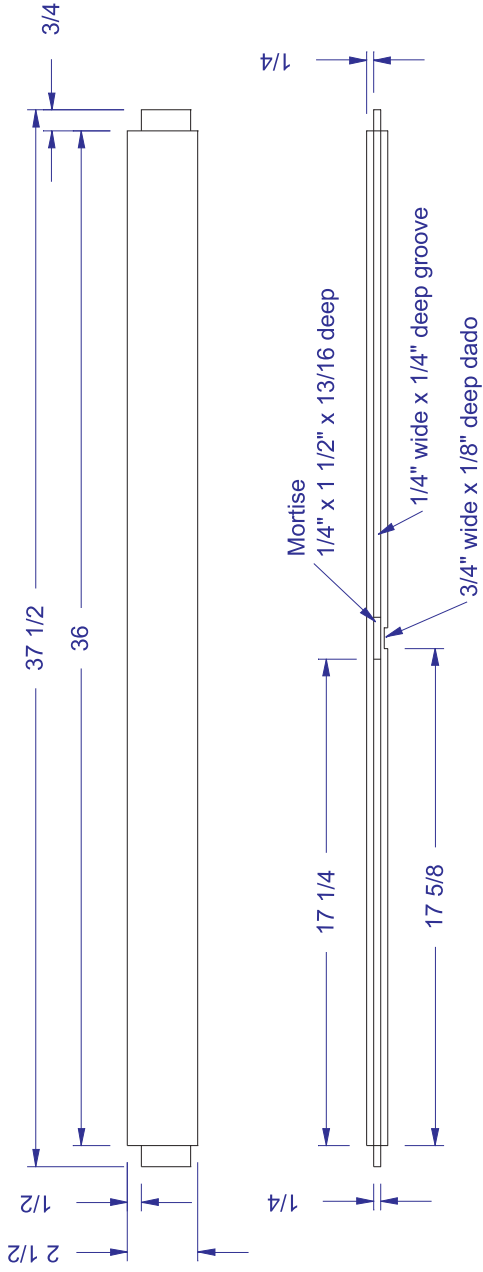

(1) Top Front Rail - 3/4" Cherry

(1) Bottom Front Rail - 3/4" Cherry

(2) Horizontal Drawer Dividers - 3/4" Cherry

(3) Vertical Drawer Dividers - 3/4" Cherry

(1) Center Drawer Support Carrier
3/4" Birch plywood

(2) Drawer Support Carriers
1/2" Birch plywood

(12) Drawer Supports
3/4" Hardwood

(1) Top - 1" Cherry

(4) Legs - 1 1/4" Cherry

(1) Top Back Rail - 3/4" Cherry

(1) Bottom Back Rail - 3/4" Cherry

(1) Stile - 3/4" Cherry

(2) Back Field Panels
1/4" Birch plywood

(2) Top Rails - 3/4" Cherry

(2) Bottom Rails - 3/4" Cherry

(2) Middle Rails - 3/4" Cherry

(4) Middle Rail Triangles - 3/4" Cherry

(2) Diamond Appliques - 1/8" Walnut

3/4" x 7 1/4" x 96" Cherry

3/4" x 8 1/8" x 96" Cherry

1/2" x 7 3/8" x 96" Soft Maple or Poplar

1/2" x 7 3/8" x 96" Soft Maple or Poplar

1/2" x 7 3/8" x 96" Soft Maple or Poplar

1/2" x 7 3/8" x 96" Soft Maple or Poplar