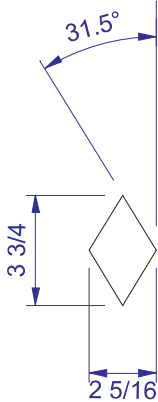

(2) Back Field Panels
1/4" Birch plywood

(2) Top Rails - 3/4" Cherry

(2) Bottom Rails - 3/4" Cherry

(2) Middle Rails - 3/4" Cherry

(4) Middle Rail Triangles - 3/4" Cherry

(2) Diamond Appliques - 1/8" Walnut