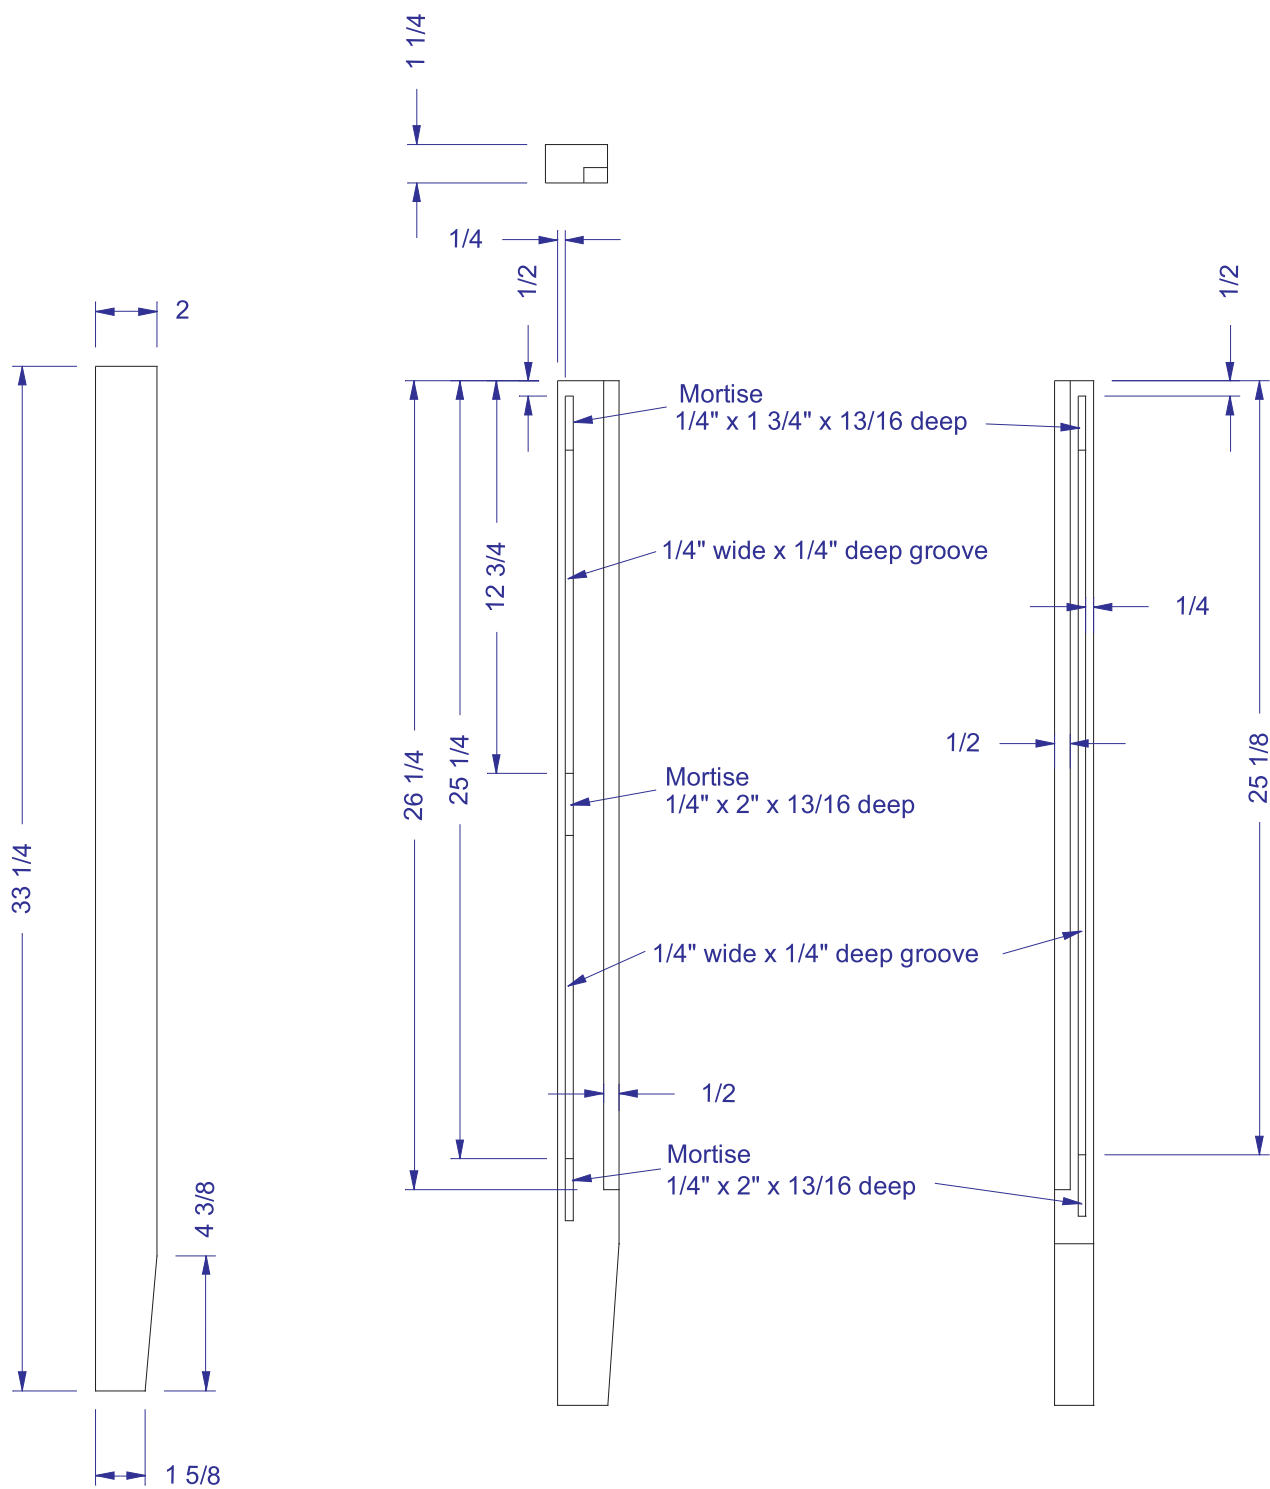

(1) Top Front Rail - 3/4" Cherry

(1) Bottom Front Rail - 3/4" Cherry

(2) Horizontal Drawer Dividers - 3/4" Cherry

(3) Vertical Drawer Dividers - 3/4" Cherry

(1) Center Drawer Support Carrier
3/4" Birch plywood

(2) Drawer Support Carriers
1/2" Birch plywood

(12) Drawer Supports
3/4" Hardwood

(1) Top - 1" Cherry

(4) Legs - 1 1/4" Cherry

(1) Top Back Rail - 3/4" Cherry

(1) Bottom Back Rail - 3/4" Cherry

(1) Stile - 3/4" Cherry

(2) Back Field Panels
1/4" Birch plywood

(2) Top Rails - 3/4" Cherry

(2) Bottom Rails - 3/4" Cherry

(2) Middle Rails - 3/4" Cherry

(4) Middle Rail Triangles - 3/4" Cherry

(2) Diamond Appliques - 1/8" Walnut

3/4" x 7 1/4" x 96" Cherry

3/4" x 8 1/8" x 96" Cherry

1/2" x 7 3/8" x 96" Soft Maple or Poplar

1/2" x 7 3/8" x 96" Soft Maple or Poplar

1/2" x 7 3/8" x 96" Soft Maple or Poplar

1/2" x 7 3/8" x 96" Soft Maple or Poplar