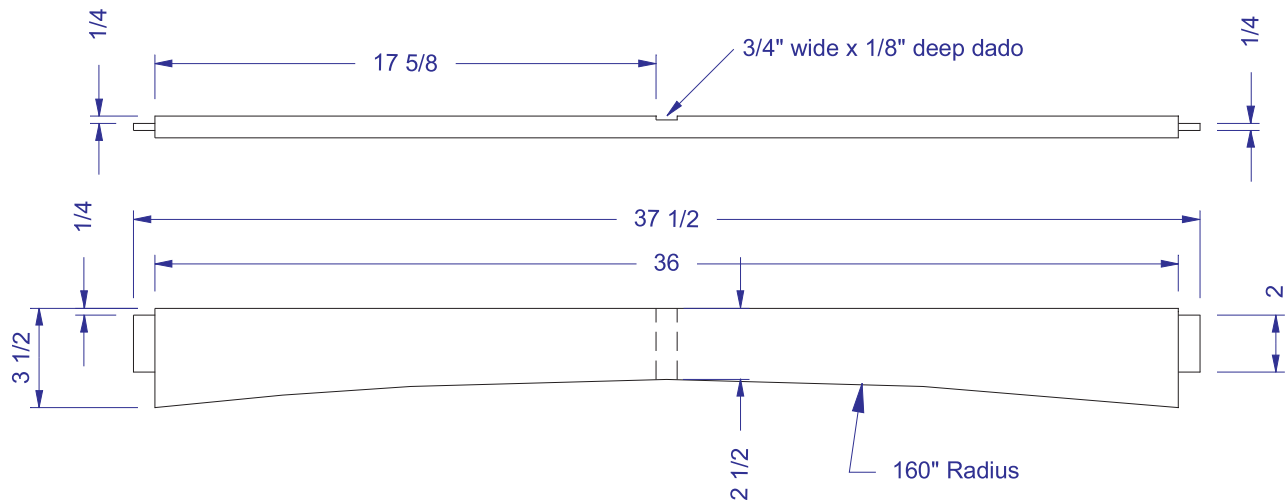

(1) Top Front Rail - 3/4" Cherry

(1) Bottom Front Rail - 3/4" Cherry

(2) Horizontal Drawer Dividers - 3/4" Cherry

(3) Vertical Drawer Dividers - 3/4" Cherry

(1) Center Drawer Support Carrier
3/4" Birch plywood

(2) Back Field Panels
1/4" Birch plywood

(2) Top Rails - 3/4" Cherry

(2) Bottom Rails - 3/4" Cherry

(2) Middle Rails - 3/4" Cherry

(4) Middle Rail Triangles - 3/4" Cherry

(2) Diamond Appliques - 1/8" Walnut