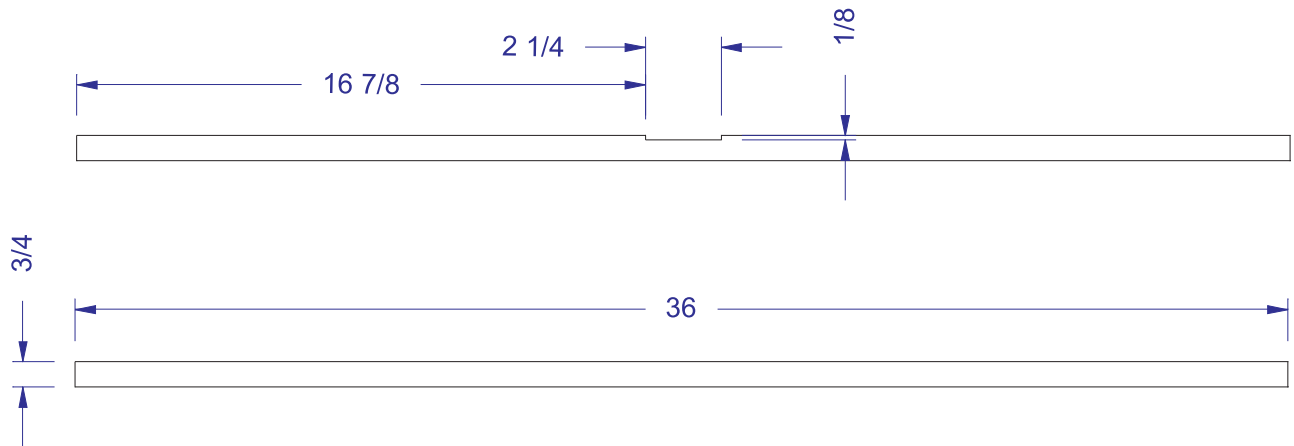

(1) Top Front Rail - 3/4" Cherry

(1) Bottom Front Rail - 3/4" Cherry

(2) Horizontal Drawer Dividers - 3/4" Cherry

(3) Vertical Drawer Dividers - 3/4" Cherry

(1) Center Drawer Support Carrier
3/4" Birch plywood