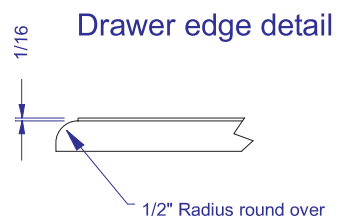

(4) Side Field Panels - 1/4" Cherry Plywood

(6) Drawers - 1/2" Soft Maple

Top Drawers -Left shown

(4) Drawer Fronts - 3/4" Cherry

(2) Top drawer Fronts - 3/4" Cherry

Left shown - Fasten with glue or screws to drawer box

1/4" x 48" x 96" Birch plywood

1/4" x 48" x 48" Cherry plywood

3/4" x 24" x 48" Birch plywood

1/2" x 48" x 48" Birch plywood

Side drawer carrier panel	Side drawer carrier panel

1 1/4" x 6" x 96" Cherry

3/4" x 6" x 96" Cherry