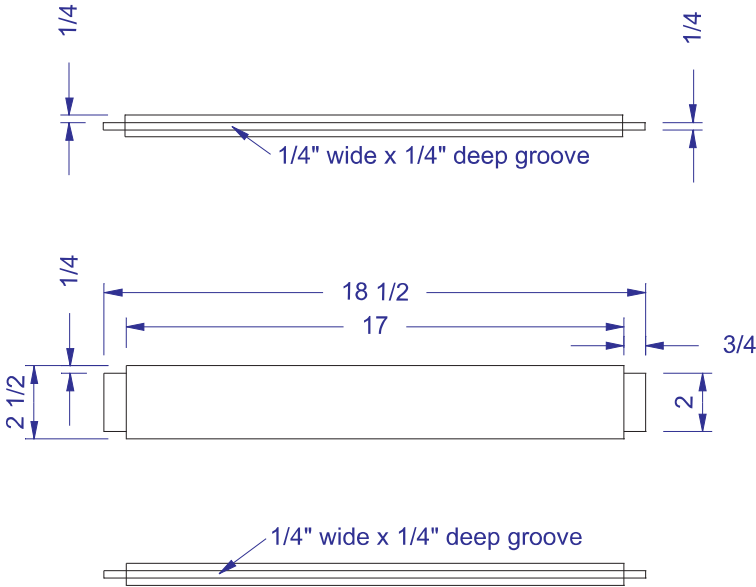

(2) Back Field Panels
1/4" Birch plywood

(2) Top Rails - 3/4" Cherry

(2) Bottom Rails - 3/4" Cherry

(2) Middle Rails - 3/4" Cherry

(4) Middle Rail Triangles - 3/4" Cherry

(2) Diamond Appliques - 1/8" Walnut

1/4" x 48" x 96" Birch plywood

1/4" x 48" x 48" Cherry plywood

3/4" x 24" x 48" Birch plywood

1/2" x 48" x 48" Birch plywood

Side drawer carrier panel	Side drawer carrier panel

1 1/4" x 6" x 96" Cherry

3/4" x 6" x 96" Cherry

3/4" x 7 1/4" x 96" Cherry

3/4" x 8 1/8" x 96" Cherry

1/2" x 7 3/8" x 96" Soft Maple or Poplar

1/2" x 7 3/8" x 96" Soft Maple or Poplar

1/2" x 7 3/8" x 96" Soft Maple or Poplar

1/2" x 7 3/8" x 96" Soft Maple or Poplar