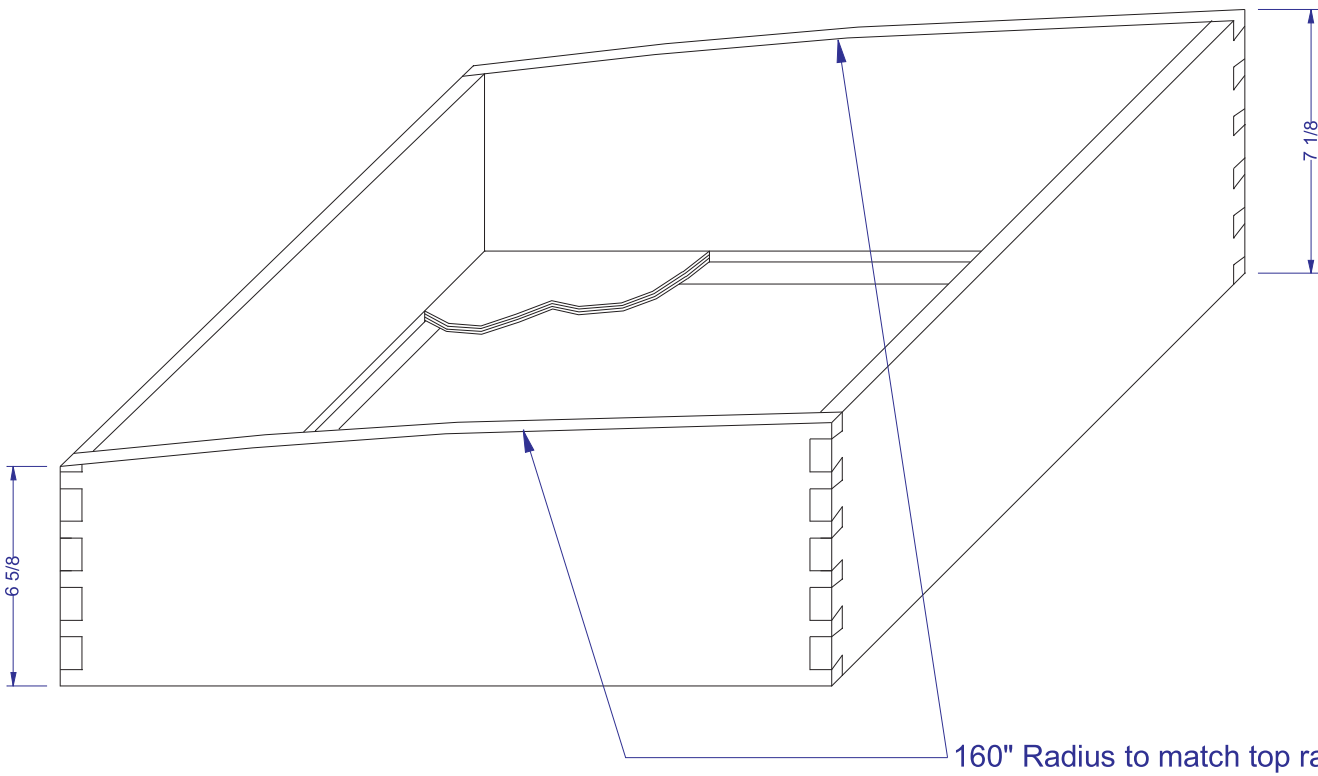

Top Drawers -Left shown