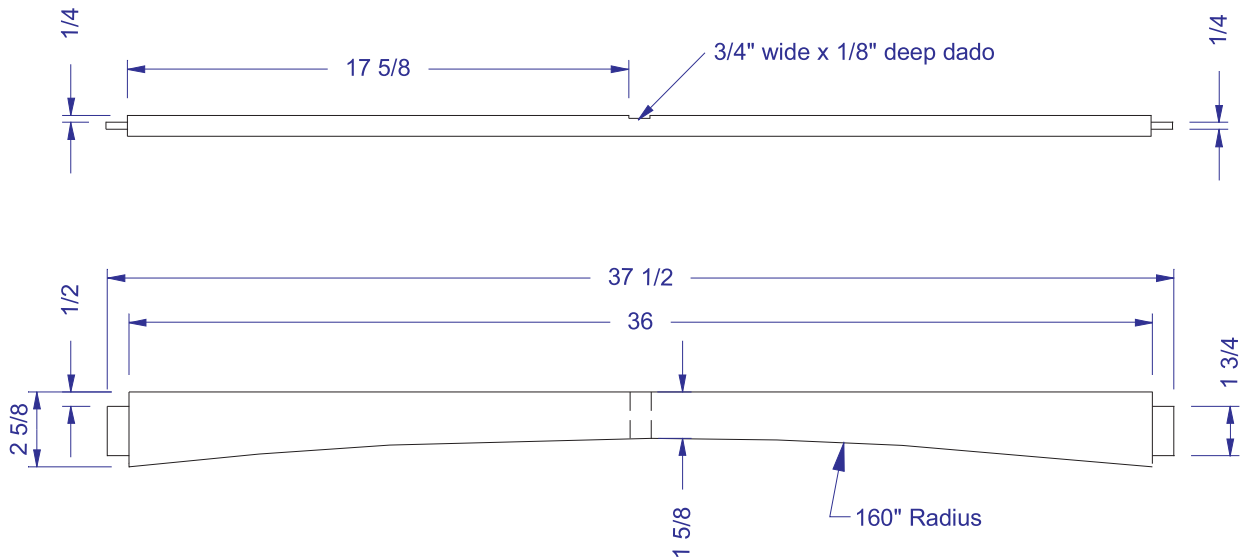

(1) Top Front Rail - 3/4" Cherry

(1) Bottom Front Rail - 3/4" Cherry

(2) Horizontal Drawer Dividers - 3/4" Cherry

(3) Vertical Drawer Dividers - 3/4" Cherry

(1) Center Drawer Support Carrier
3/4" Birch plywood

(2) Drawer Support Carriers
1/2" Birch plywood

(12) Drawer Supports
3/4" Hardwood

(1) Top - 1" Cherry

(4) Legs - 1 1/4" Cherry

(1) Top Back Rail - 3/4" Cherry

(1) Bottom Back Rail - 3/4" Cherry

(1) Stile - 3/4" Cherry

(2) Back Field Panels
1/4" Birch plywood

(2) Top Rails - 3/4" Cherry

(2) Bottom Rails - 3/4" Cherry

(2) Middle Rails - 3/4" Cherry

(4) Middle Rail Triangles - 3/4" Cherry

(2) Diamond Appliques - 1/8" Walnut