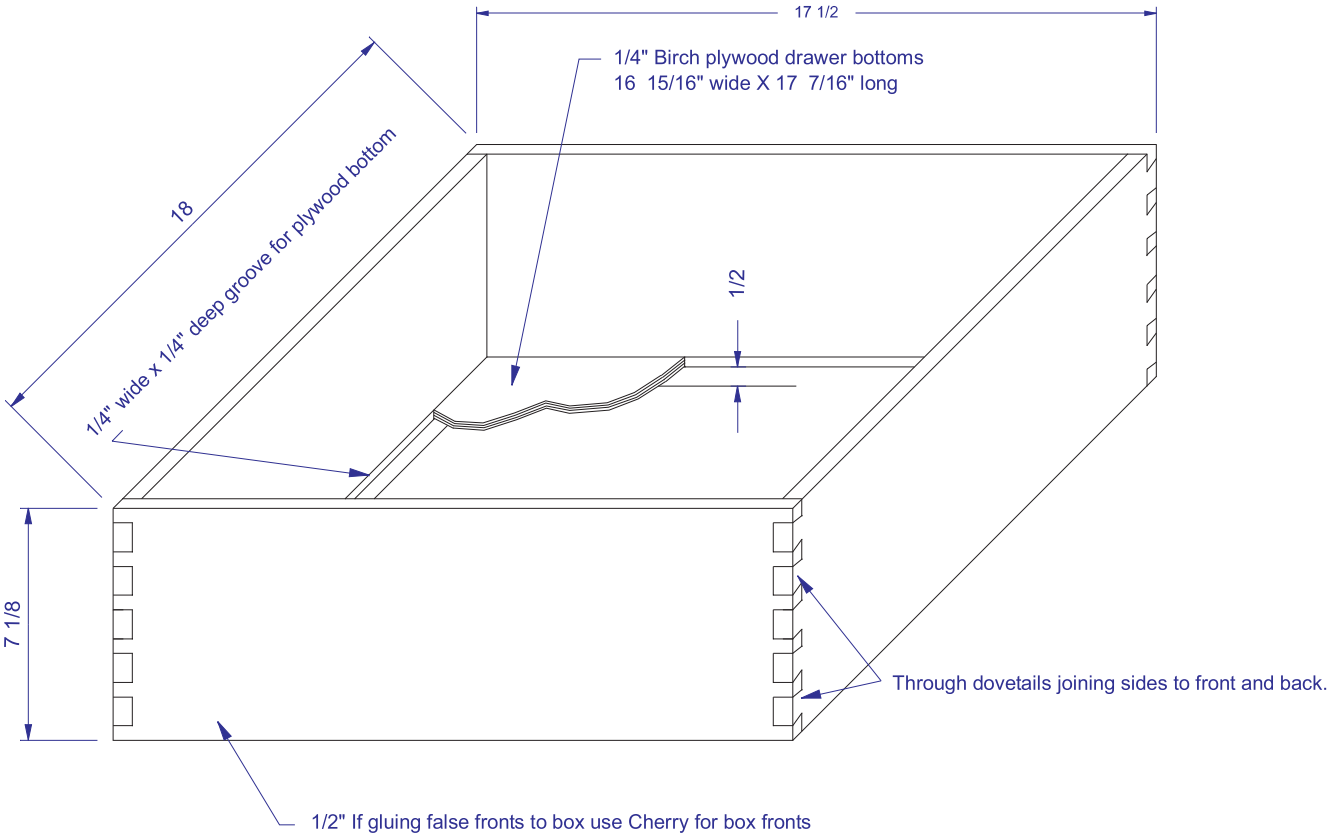

(2) Back Field Panels
1/4" Birch plywood

(2) Top Rails - 3/4" Cherry

(2) Bottom Rails - 3/4" Cherry

(2) Middle Rails - 3/4" Cherry

(4) Middle Rail Triangles - 3/4" Cherry

(2) Diamond Appliques - 1/8" Walnut

(4) Side Field Panels - 1/4" Cherry Plywood

(6) Drawers - 1/2" Soft Maple

Top Drawers -Left shown

(4) Drawer Fronts - 3/4" Cherry

(2) Top drawer Fronts - 3/4" Cherry

Left shown - Fasten with glue or screws to drawer box

1/4" x 48" x 96" Birch plywood

1/4" x 48" x 48" Cherry plywood

3/4" x 24" x 48" Birch plywood

1/2" x 48" x 48" Birch plywood

Side drawer carrier panel	Side drawer carrier panel

1 1/4" x 6" x 96" Cherry

3/4" x 6" x 96" Cherry