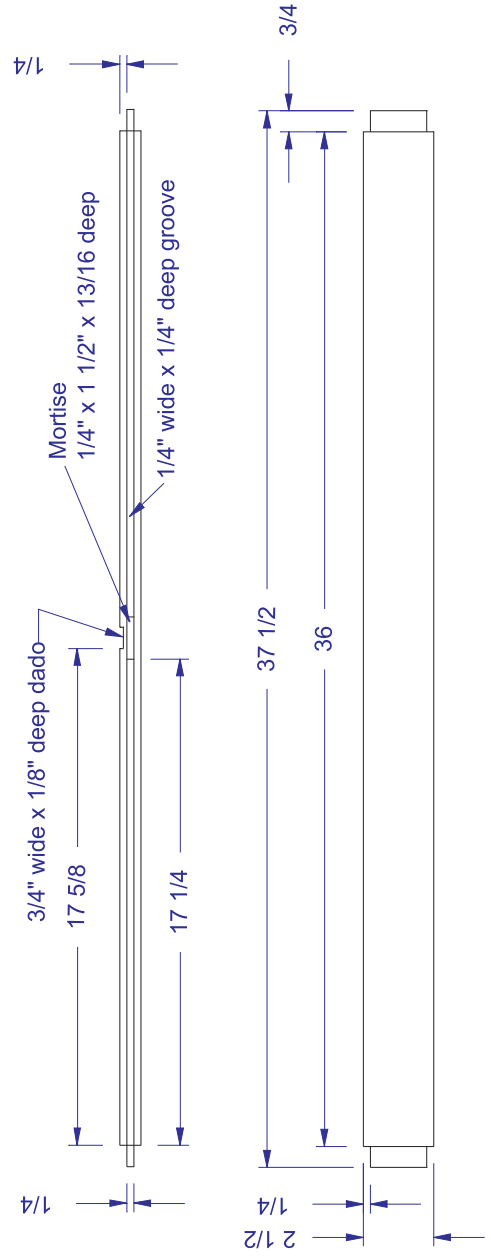

(1) Top Front Rail - 3/4" Cherry

(1) Bottom Front Rail - 3/4" Cherry

(2) Horizontal Drawer Dividers - 3/4" Cherry

(3) Vertical Drawer Dividers - 3/4" Cherry

(1) Center Drawer Support Carrier
3/4" Birch plywood

(2) Drawer Support Carriers
1/2" Birch plywood

(12) Drawer Supports
3/4" Hardwood

(1) Top - 1" Cherry

(4) Legs - 1 1/4" Cherry

(1) Top Back Rail - 3/4" Cherry

(1) Bottom Back Rail - 3/4" Cherry

(1) Stile - 3/4" Cherry

(2) Back Field Panels
1/4" Birch plywood

(2) Top Rails - 3/4" Cherry

(2) Bottom Rails - 3/4" Cherry

(2) Middle Rails - 3/4" Cherry

(4) Middle Rail Triangles - 3/4" Cherry

(2) Diamond Appliques - 1/8" Walnut

3/4" x 7 1/4" x 96" Cherry

3/4" x 8 1/8" x 96" Cherry

1/2" x 7 3/8" x 96" Soft Maple or Poplar

1/2" x 7 3/8" x 96" Soft Maple or Poplar

1/2" x 7 3/8" x 96" Soft Maple or Poplar

1/2" x 7 3/8" x 96" Soft Maple or Poplar