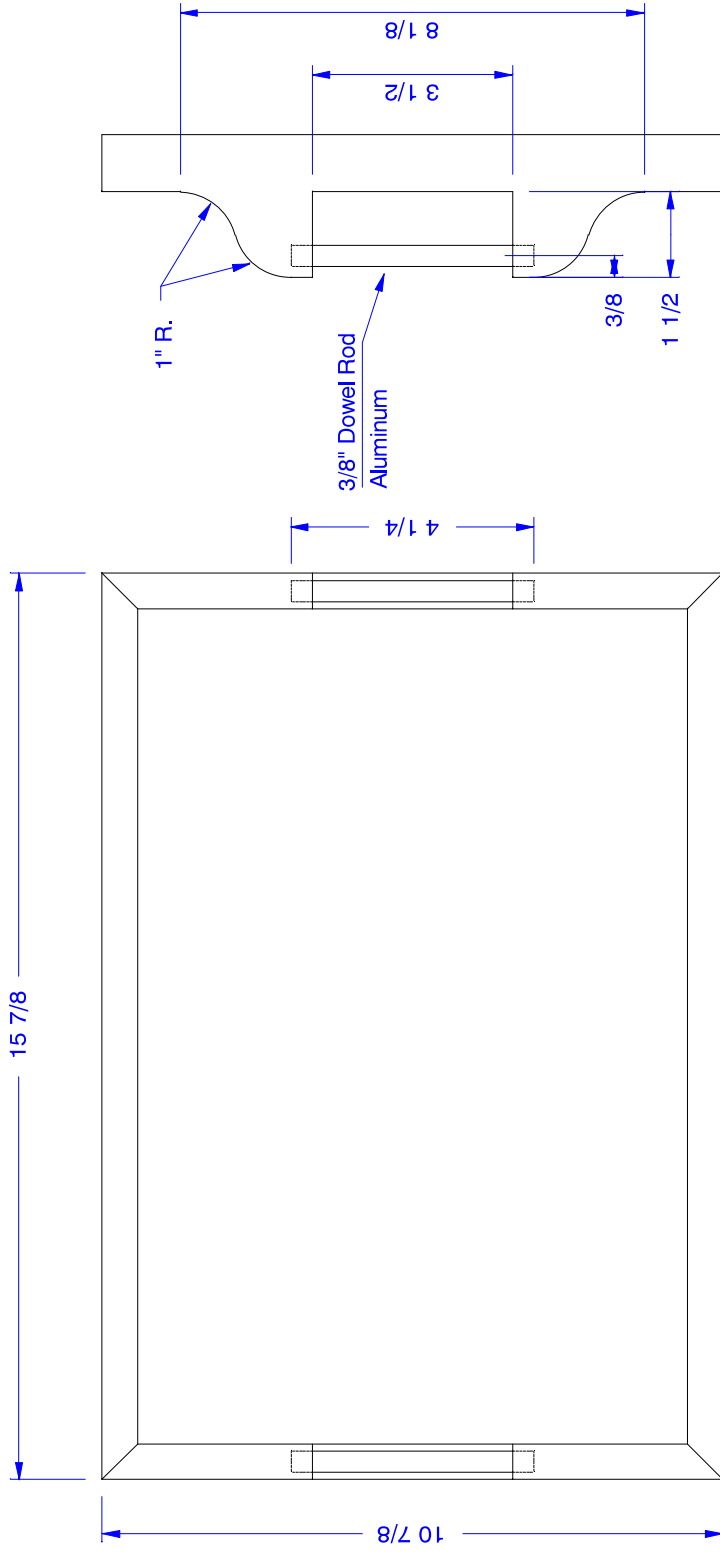

Traditional Serving Tray

Aluminum Dowel Serving Tray

Contemporary Serving Tray

Bottom Panel - 1/4" plywood

Sides & Ends - Grooving Detail