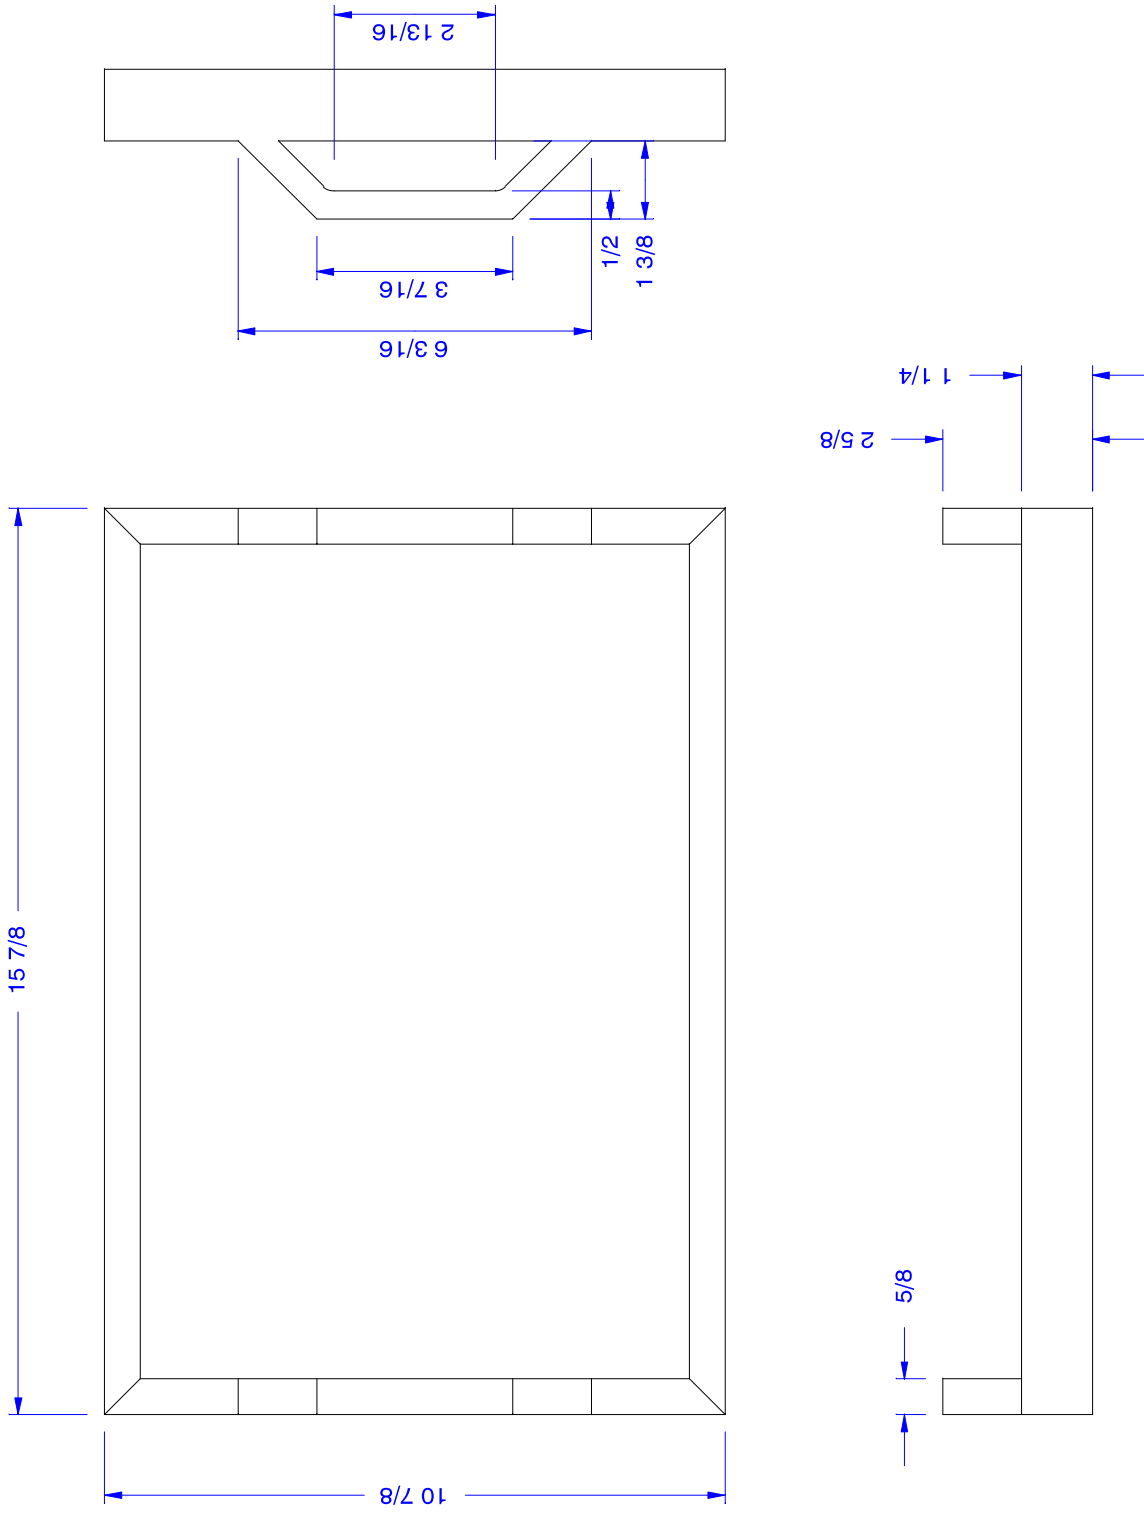

Traditional Serving Tray

Aluminum Dowel Serving Tray

Contemporary Serving Tray

Bottom Panel - 1/4" plywood

Sides & Ends - Grooving Detail