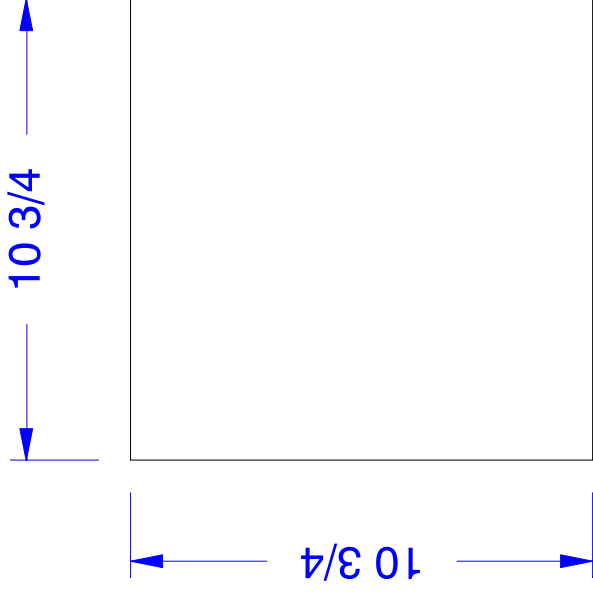

2" x 6" x 96" - Cedar

2" x 6" x 120" - Cedar

(12) Tile Backers- 3/4" Exterior Plywood