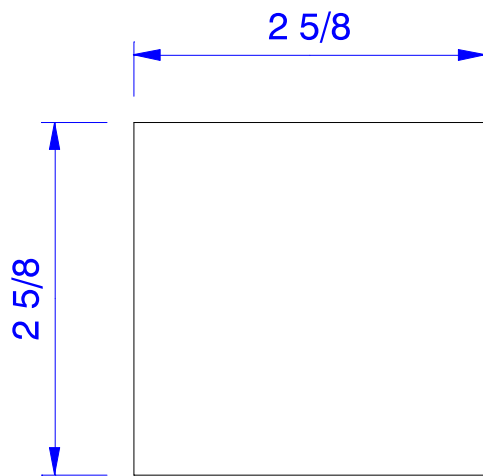

Setup Wedge

NOTE! - Dimensions are approximate!
Size to fit your machine & chuck

Fixture to Face Bottom

NOTE! - Dimensions are approximate!
Size to fit your machine & chuck

Calculator Base