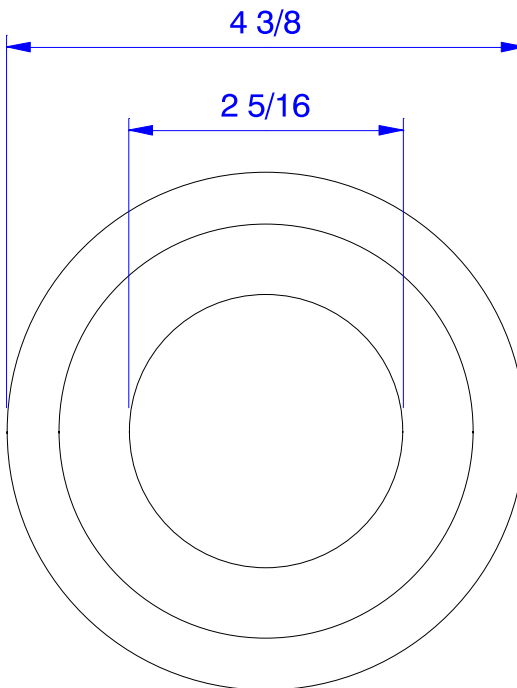

Setup Wedge

NOTE! - Dimensions are approximate!
Size to fit your machine & chuck

Fixture to Face Bottom

NOTE! - Dimensions are approximate!
Size to fit your machine & chuck

Calculator Base