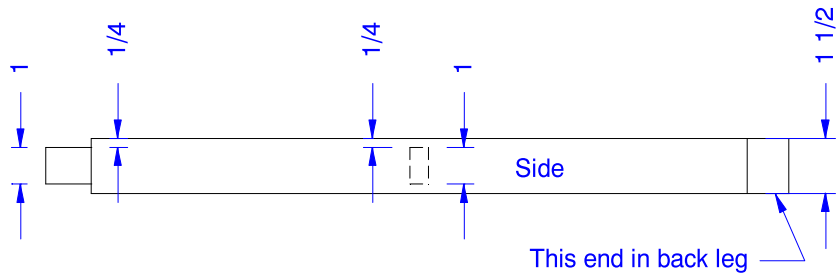

## (2) Arm Rest Supports

(2) Side Rails

(1) Front Leg Rail

## Center Stretcher

(2) Arm Rests

(1) Crest Slat -- 1" Stock

(10) Slats -- 1" Stock

NOTES

- 1 of ten is cut short to fit between arm rest supports
- 1 of ten is notched to fit around arm rests

2" X 6" X 96" Cedar

Measures: 1 1/2" X 5 3/8" X 96"

1 1/4" X 6" X 96" Cedar

Measures: 1" X 5 3/8" X 96"