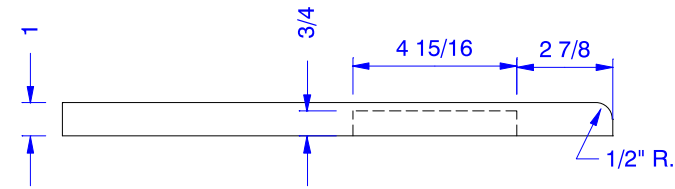

## (2) Arm Rest Supports

(2) Side Rails

(1) Front Leg Rail

## Center Stretcher

(2) Arm Rests

(1) Crest Slat -- 1" Stock

(10) Slats -- 1" Stock

NOTES

- 1 of ten is cut short to fit between arm rest supports
- 1 of ten is notched to fit around arm rests

2" X 6" X 96" Cedar

Measures: 1 1/2" X 5 3/8" X 96"

1 1/4" X 6" X 96" Cedar

Measures: 1" X 5 3/8" X 96"