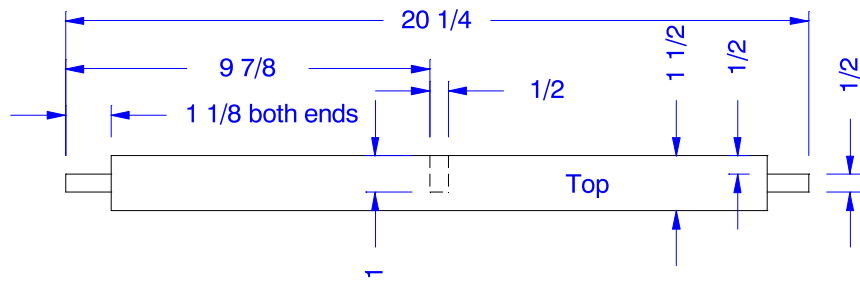

## (2) Arm Rest Supports

(2) Side Rails

(1) Front Leg Rail

## Center Stretcher

(2) Arm Rests

(1) Crest Slat -- 1" Stock

(10) Slats -- 1" Stock

NOTES

- 1 of ten is cut short to fit between arm rest supports
- 1 of ten is notched to fit around arm rests

2" X 6" X 96" Cedar

Measures: 1 1/2" X 5 3/8" X 96"

1 1/4" X 6" X 96" Cedar

Measures: 1" X 5 3/8" X 96"