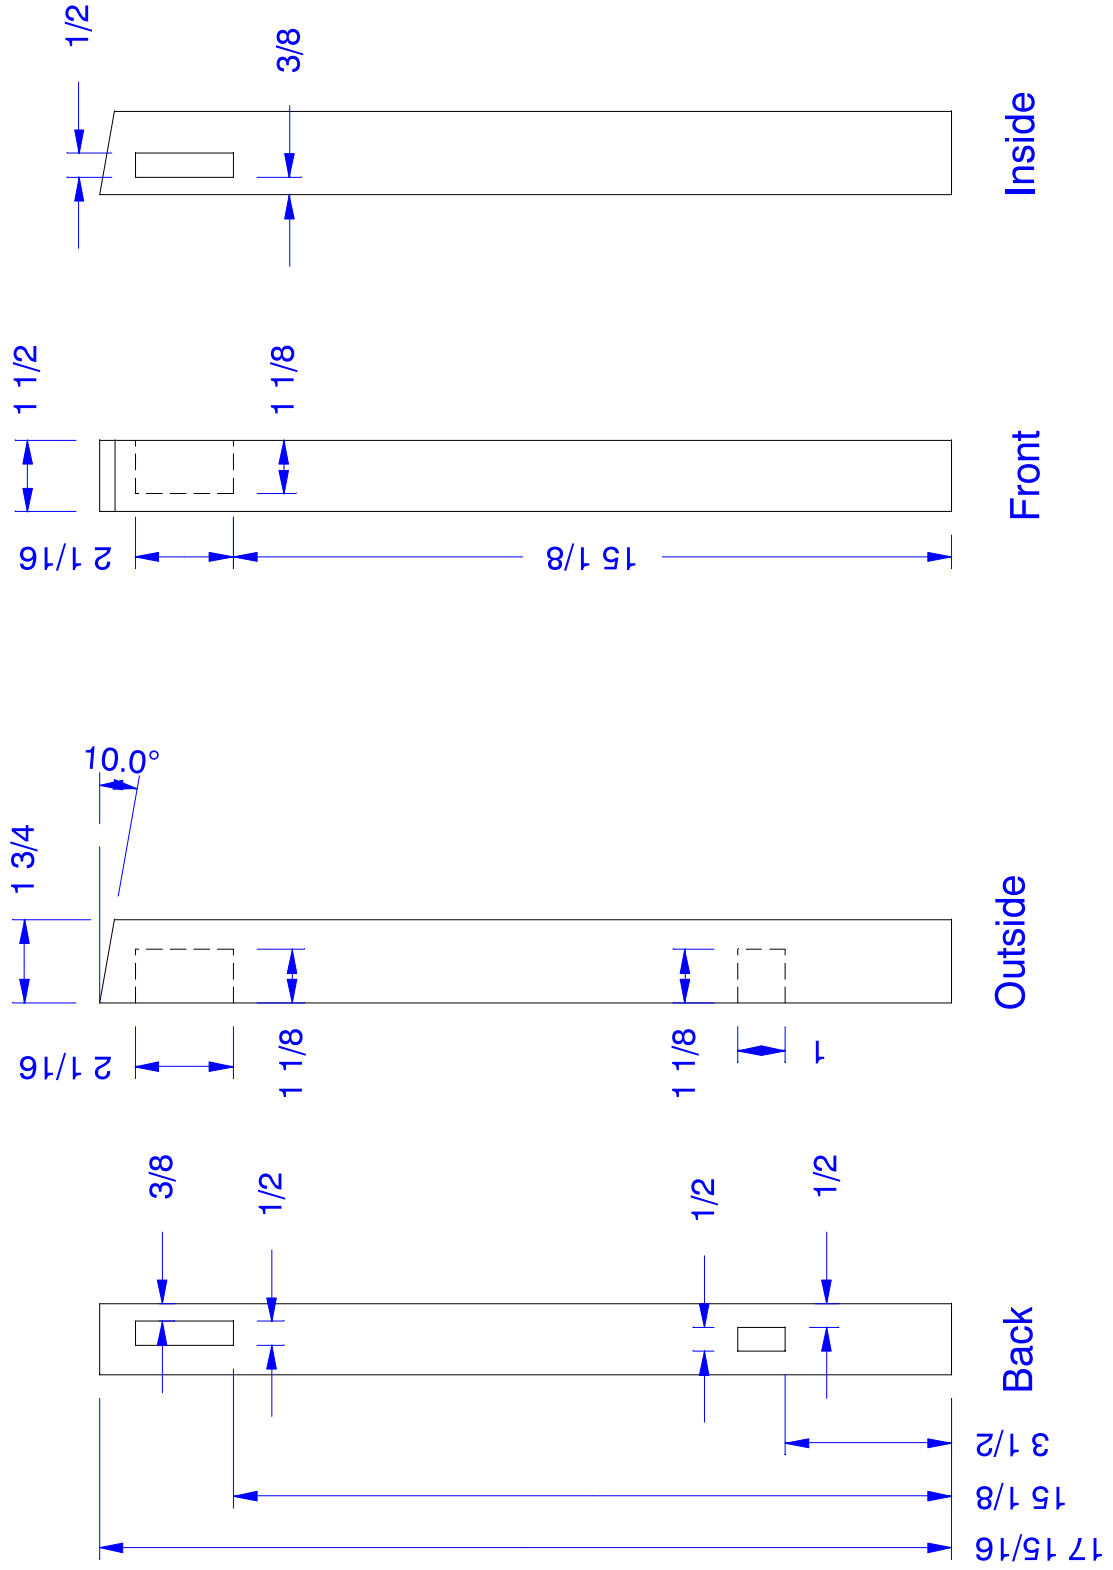

(2) Front Legs

(2) Back Legs

## (2) Side Leg Stretchers

## Center Stretcher

(2) Arm Rests

(1) Crest Slat -- 1" Stock

(10) Slats -- 1" Stock

NOTES

- 1 of ten is cut short to fit between arm rest supports
- 1 of ten is notched to fit around arm rests

2" X 6" X 96" Cedar

Measures: 1 1/2" X 5 3/8" X 96"

1 1/4" X 6" X 96" Cedar

Measures: 1" X 5 3/8" X 96"