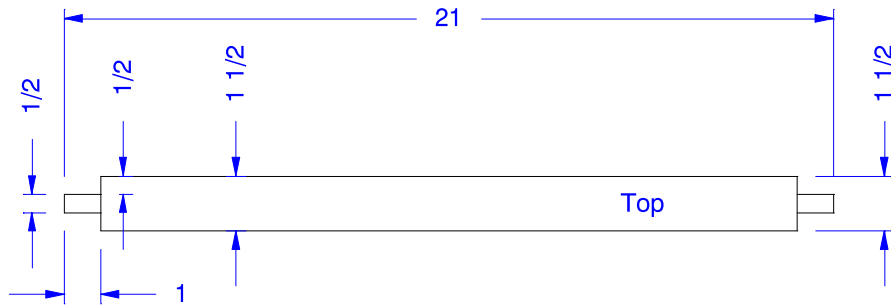

## (2) Arm Rest Supports

(2) Side Rails

(1) Front Leg Rail

## Center Stretcher

(2) Arm Rests

(1) Crest Slat -- 1" Stock

(10) Slats -- 1" Stock

NOTES

- 1 of ten is cut short to fit between arm rest supports
- 1 of ten is notched to fit around arm rests

2" X 6" X 96" Cedar

Measures: 1 1/2" X 5 3/8" X 96"

1 1/4" X 6" X 96" Cedar

Measures: 1" X 5 3/8" X 96"