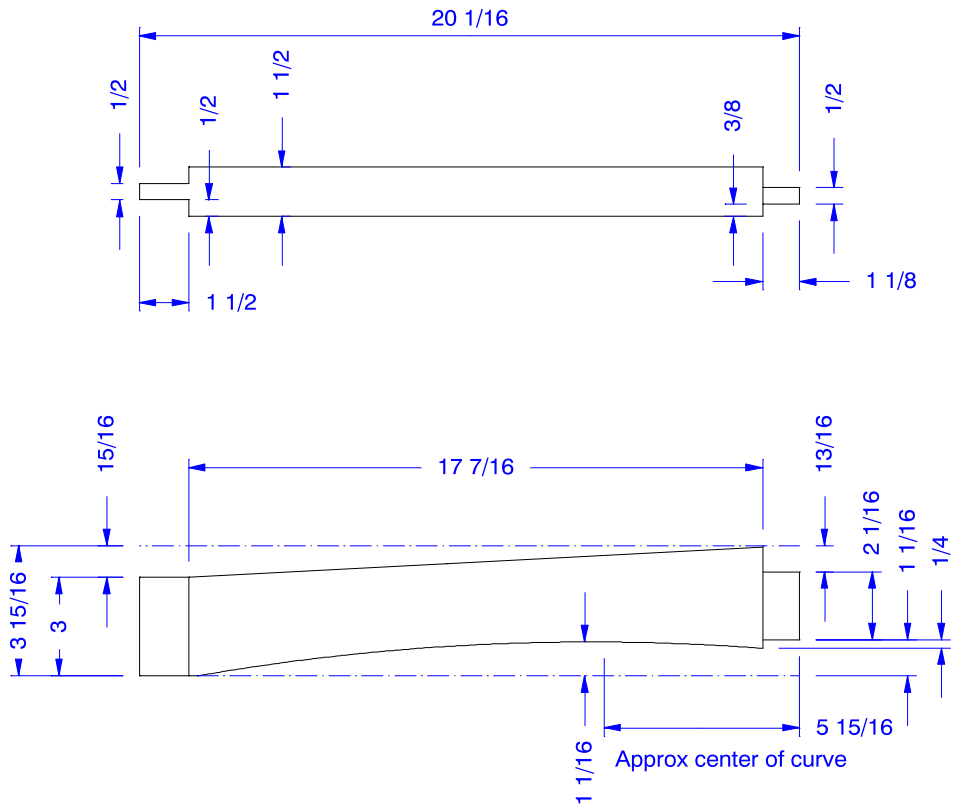

(2) Front Legs

(2) Back Legs

## (2) Arm Rest Supports

(2) Side Rails

(1) Front Leg Rail

## Center Stretcher

(2) Arm Rests

(1) Crest Slat -- 1" Stock

(10) Slats -- 1" Stock

NOTES

- 1 of ten is cut short to fit between arm rest supports
- 1 of ten is notched to fit around arm rests

2" X 6" X 96" Cedar

Measures: 1 1/2" X 5 3/8" X 96"

1 1/4" X 6" X 96" Cedar

Measures: 1" X 5 3/8" X 96"