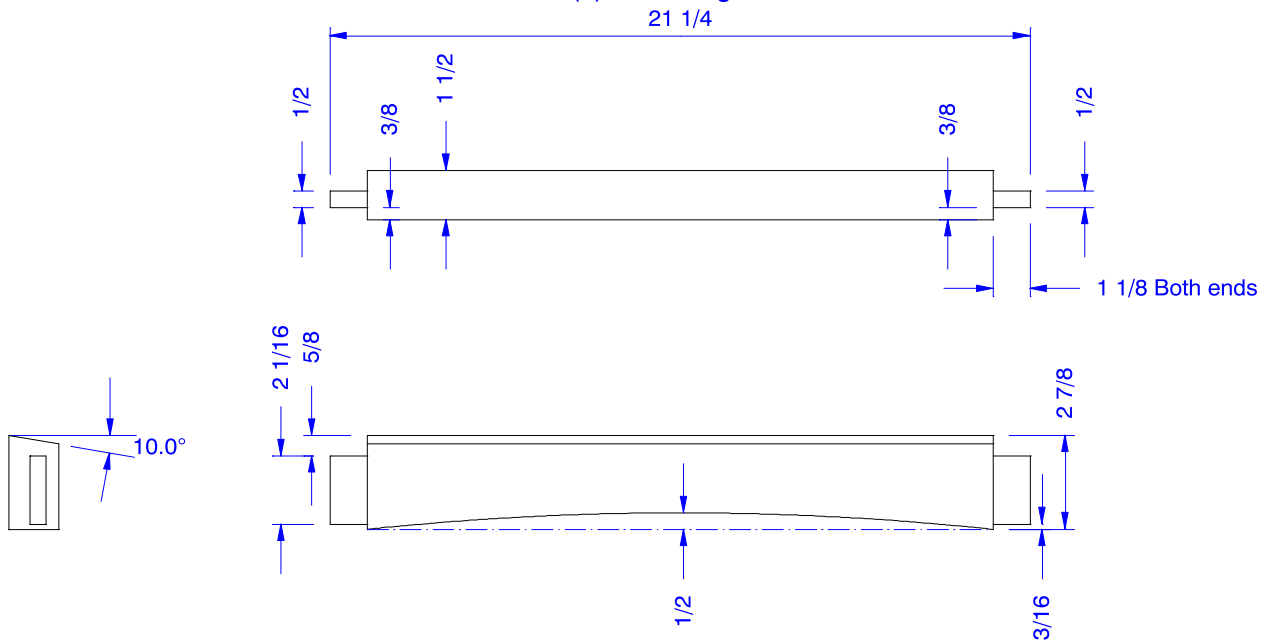

(2) Front Legs

(2) Back Legs

## (2) Arm Rest Supports

(2) Side Rails

(1) Front Leg Rail

## Center Stretcher

(2) Arm Rests

(1) Crest Slat -- 1" Stock

(10) Slats -- 1" Stock

NOTES

- 1 of ten is cut short to fit between arm rest supports
- 1 of ten is notched to fit around arm rests

2" X 6" X 96" Cedar

Measures: 1 1/2" X 5 3/8" X 96"

1 1/4" X 6" X 96" Cedar

Measures: 1" X 5 3/8" X 96"