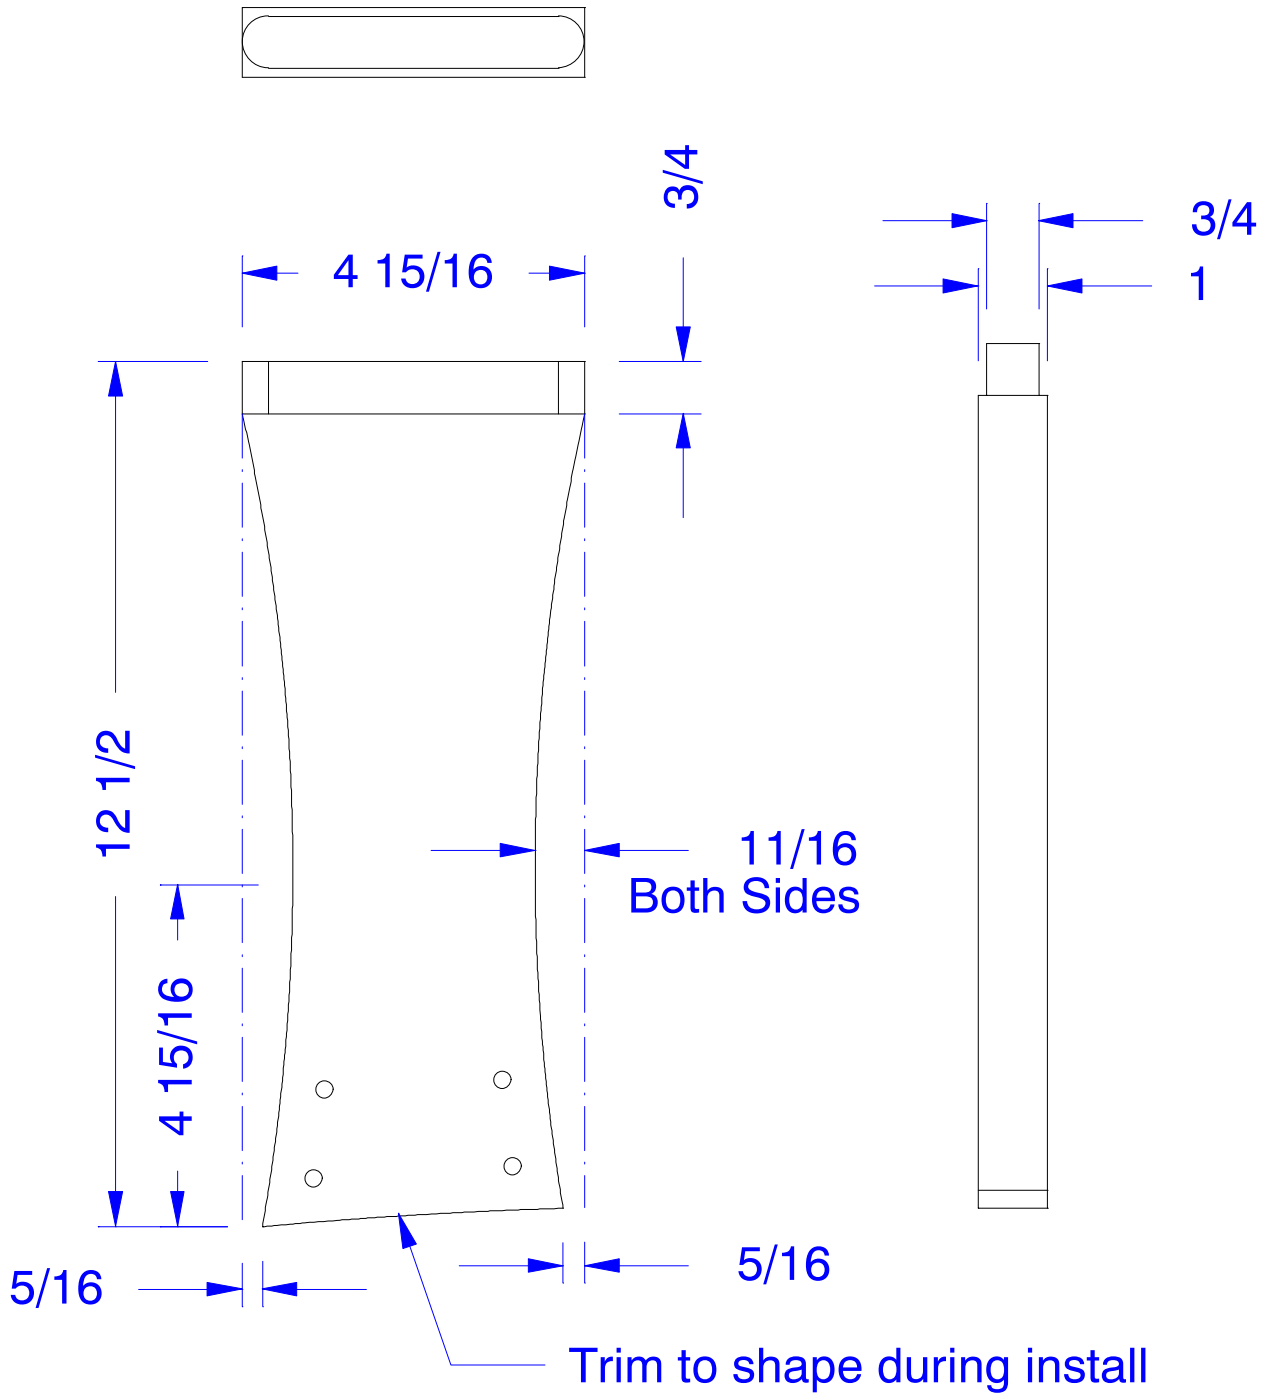

(2) Arm Rest Supports