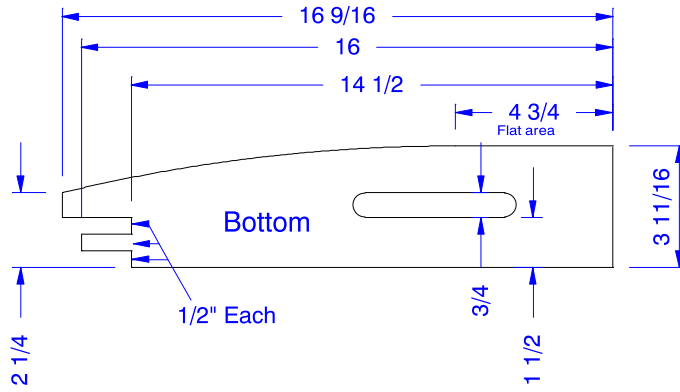

## (2) Arm Rest Supports

(2) Side Rails

(1) Front Leg Rail

## (2) Side Leg Stretchers

## Center Stretcher

(2) Arm Rests

(1) Crest Slat -- 1" Stock

(10) Slats -- 1" Stock

NOTES

- 1 of ten is cut short to fit between arm rest supports
- 1 of ten is notched to fit around arm rests

2" X 6" X 96" Cedar

Measures: 1 1/2" X 5 3/8" X 96"

1 1/4" X 6" X 96" Cedar

Measures: 1" X 5 3/8" X 96"