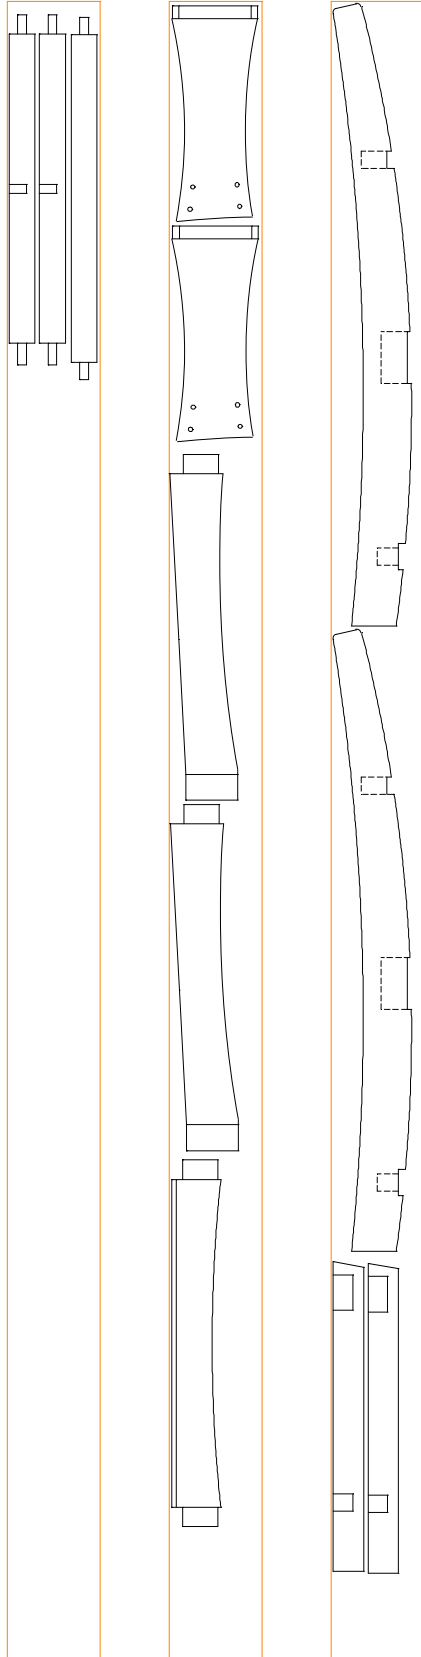

(2) Front Legs

(2) Back Legs

## (2) Side Leg Stretchers

## Center Stretcher

(2) Arm Rests

(1) Crest Slat -- 1" Stock

(10) Slats -- 1" Stock

NOTES

- 1 of ten is cut short to fit between arm rest supports
- 1 of ten is notched to fit around arm rests

2" X 6" X 96" Cedar

Measures: 1 1/2" X 5 3/8" X 96"

1 1/4" X 6" X 96" Cedar

Measures: 1" X 5 3/8" X 96"