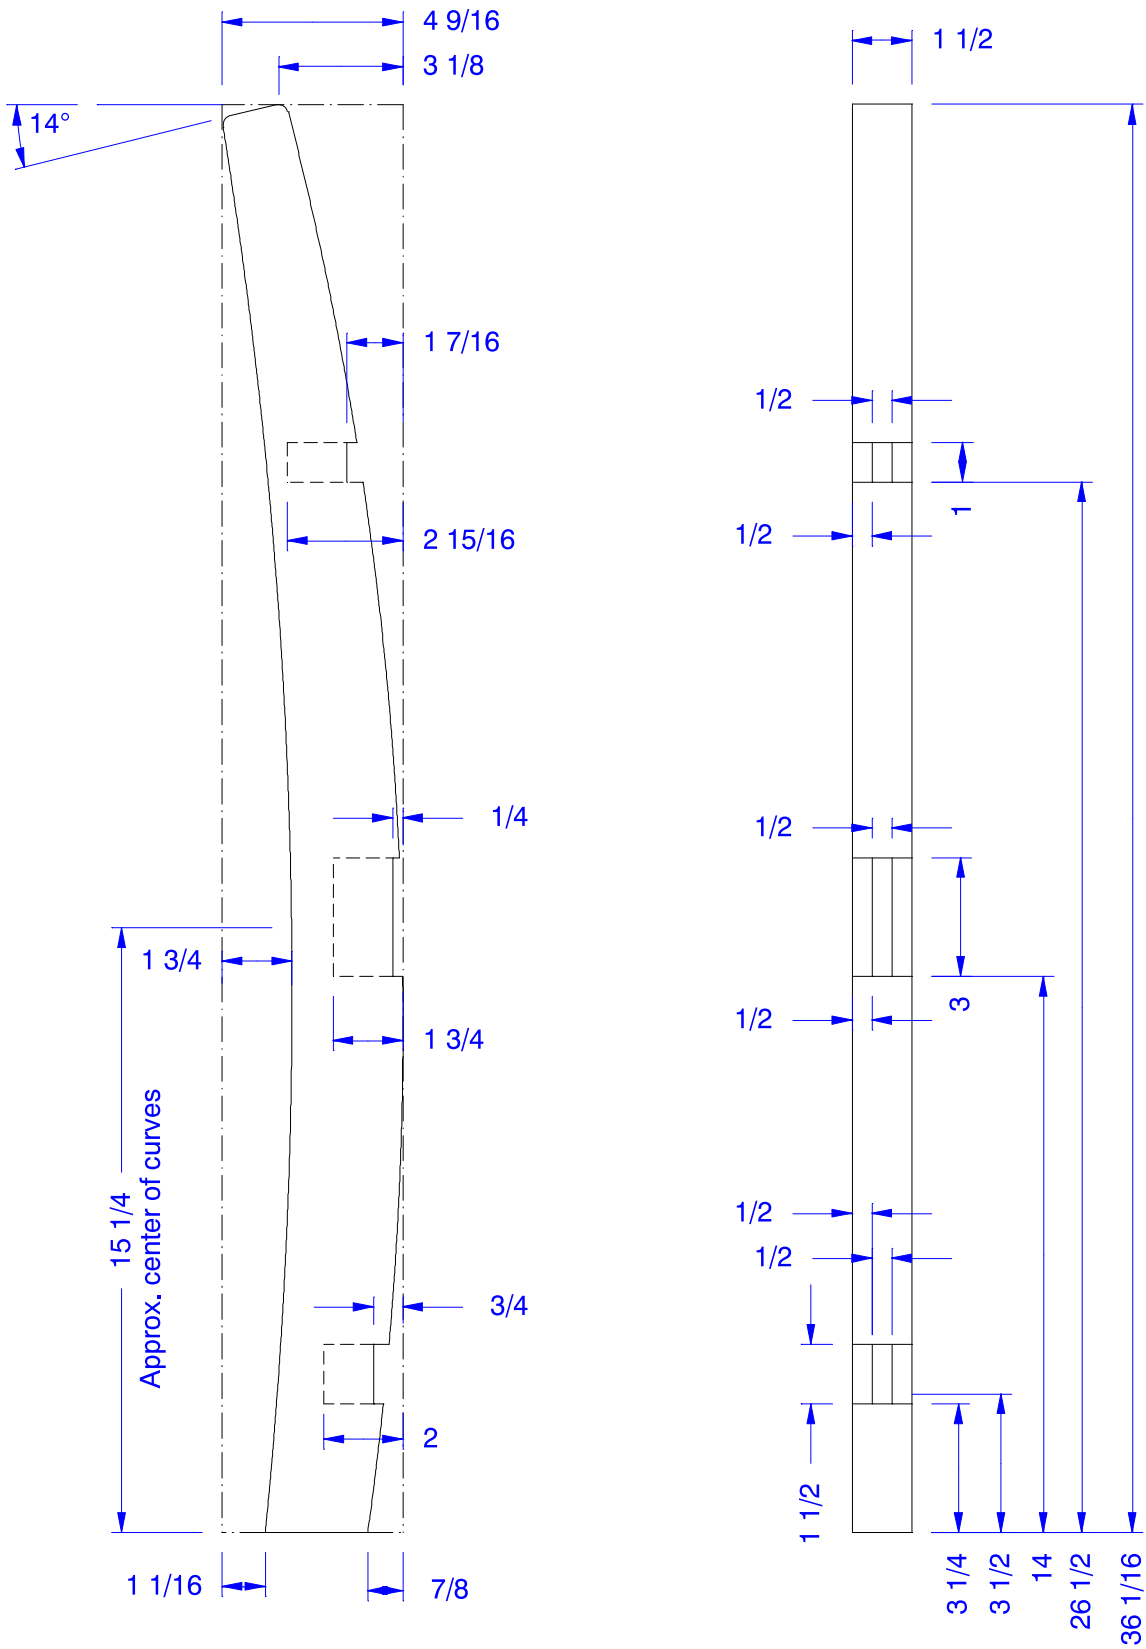

(2) Front Legs

(2) Back Legs

## (2) Side Leg Stretchers

## Center Stretcher

(2) Arm Rests

(1) Crest Slat -- 1" Stock

(10) Slats -- 1" Stock

NOTES

- 1 of ten is cut short to fit between arm rest supports
- 1 of ten is notched to fit around arm rests

2" X 6" X 96" Cedar

Measures: 1 1/2" X 5 3/8" X 96"

1 1/4" X 6" X 96" Cedar

Measures: 1" X 5 3/8" X 96"