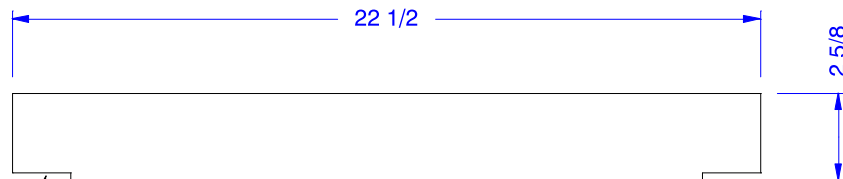

## Center Stretcher

(2) Arm Rests

(1) Crest Slat -- 1" Stock

(10) Slats -- 1" Stock

NOTES

- 1 of ten is cut short to fit between arm rest supports
- 1 of ten is notched to fit around arm rests

2" X 6" X 96" Cedar

Measures: 1 1/2" X 5 3/8" X 96"

1 1/4" X 6" X 96" Cedar

Measures: 1" X 5 3/8" X 96"