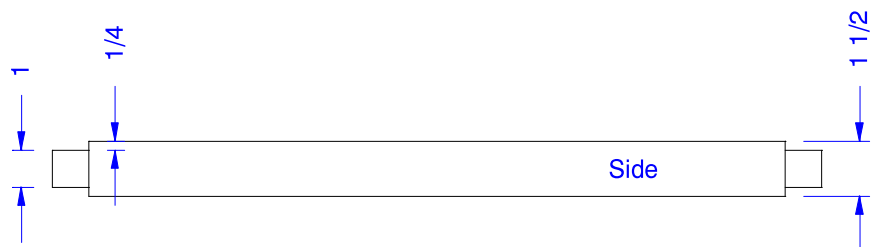

## (2) Arm Rest Supports

(2) Side Rails

(1) Front Leg Rail

## Center Stretcher

(2) Arm Rests

(1) Crest Slat -- 1" Stock

(10) Slats -- 1" Stock

NOTES

- 1 of ten is cut short to fit between arm rest supports
- 1 of ten is notched to fit around arm rests

2" X 6" X 96" Cedar

Measures: 1 1/2" X 5 3/8" X 96"

1 1/4" X 6" X 96" Cedar

Measures: 1" X 5 3/8" X 96"