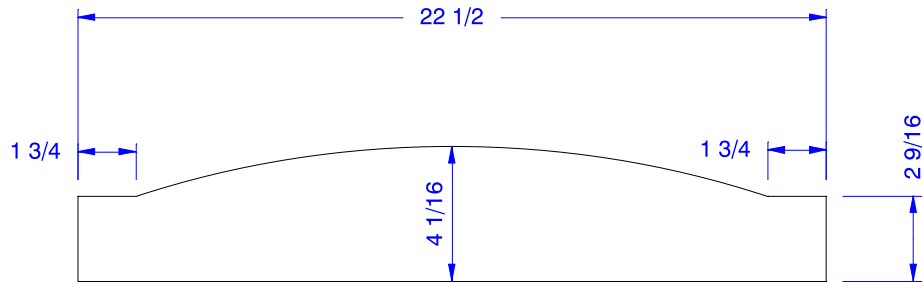

## (2) Side Leg Stretchers

## Center Stretcher

(2) Arm Rests

(1) Crest Slat -- 1" Stock

(10) Slats -- 1" Stock

NOTES

- 1 of ten is cut short to fit between arm rest supports
- 1 of ten is notched to fit around arm rests

2" X 6" X 96" Cedar

Measures: 1 1/2" X 5 3/8" X 96"

1 1/4" X 6" X 96" Cedar

Measures: 1" X 5 3/8" X 96"