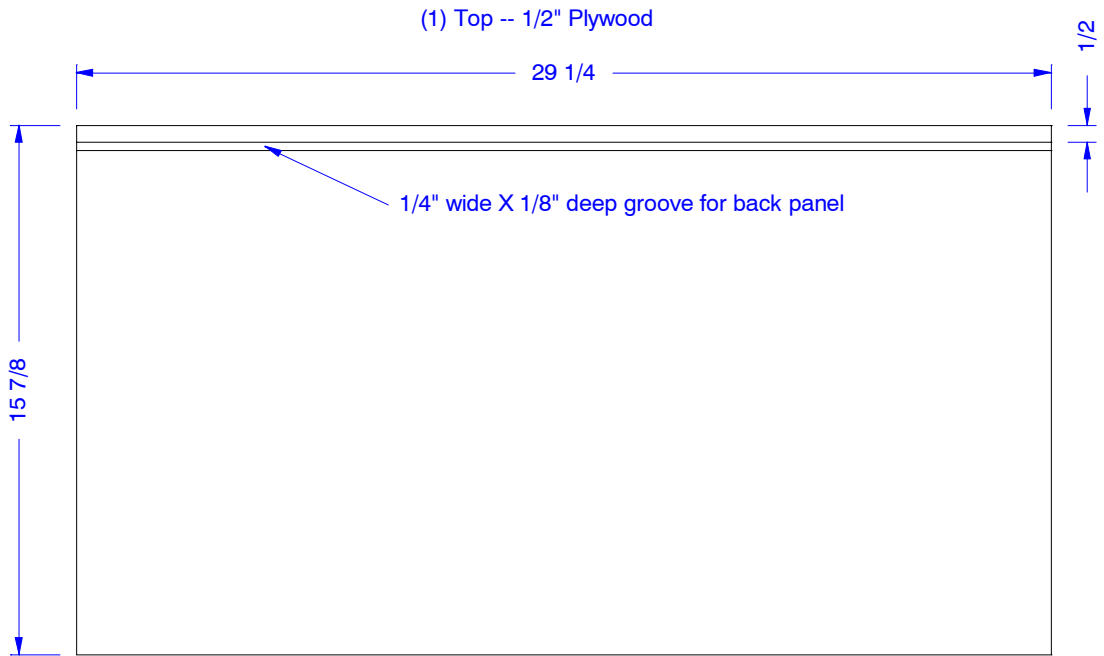

(2) Sides -- 1/2" Plywood

(1) Back -- 1/4" Plywood

(2) Rails -- 3/4" Maple

(2) Stiles -- 3/4" Maple

(1) Center Stile -- 3/4" Maple

(1) Top -- 1/2" Plywood

(2) Shelf-Bottom -- 1/2" Plywood

Small Cabinet Back Panel

(2) Stiles -- 3/4" Maple

(3) Rails -- 3/4" Maple