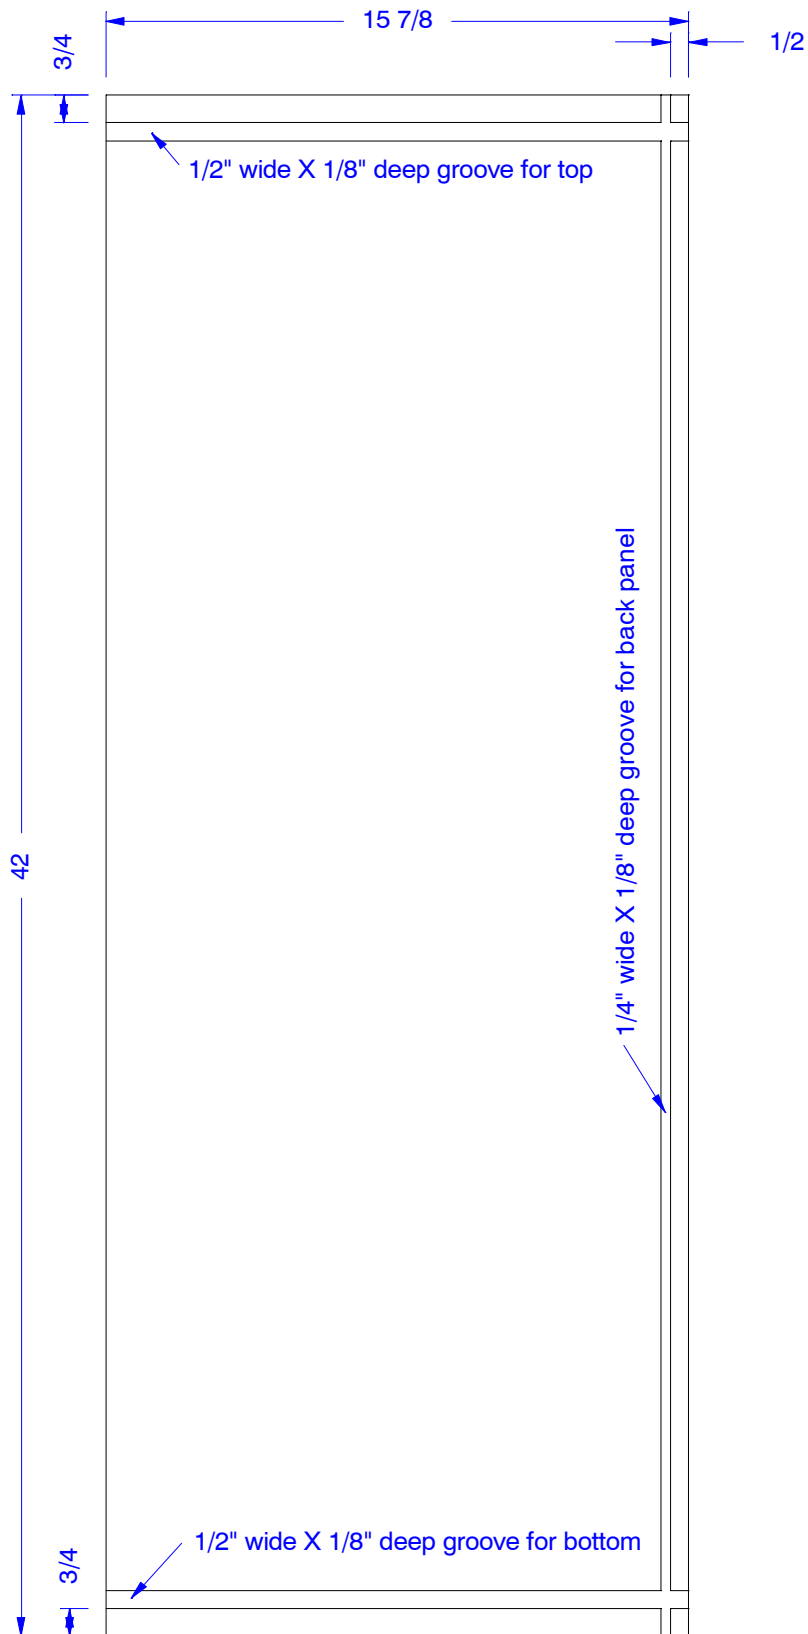

(2) Sides -- 1/2" Plywood

(1) Back -- 1/4" Plywood

(2) Rails -- 3/4" Maple

(2) Stiles -- 3/4" Maple

(1) Center Stile -- 3/4" Maple

(1) Top -- 1/2" Plywood

(2) Shelf-Bottom -- 1/2" Plywood

Small Cabinet Back Panel

(2) Stiles -- 3/4" Maple

(3) Rails -- 3/4" Maple