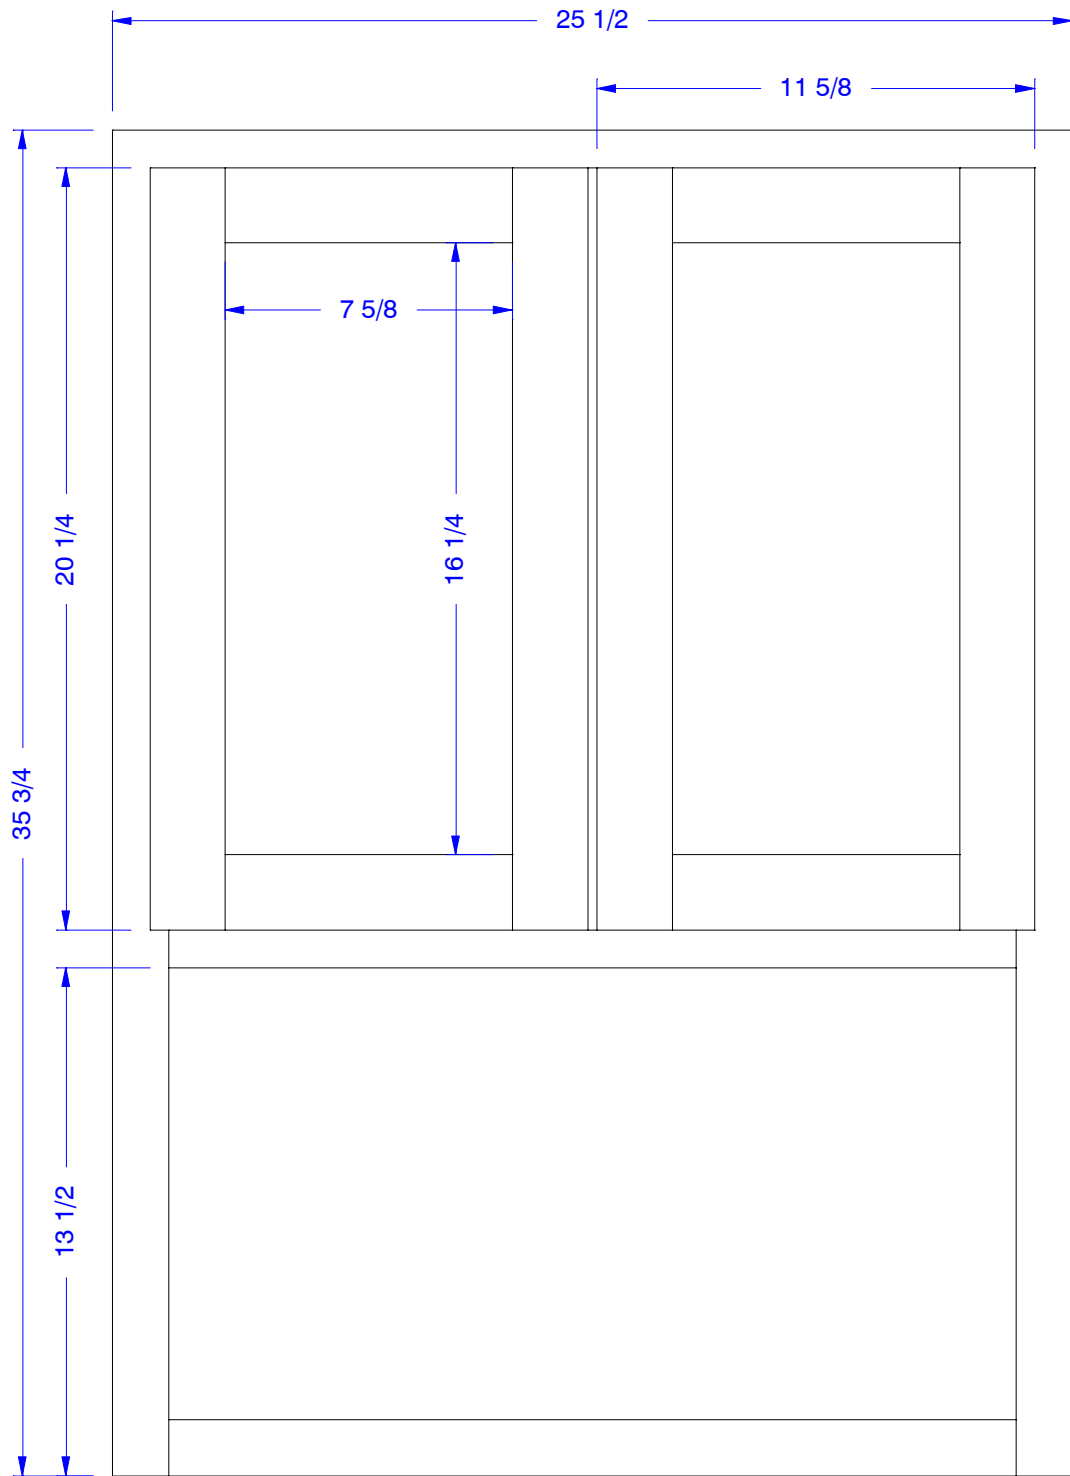

(2) Sides -- 1/2" Plywood

(1) Back -- 1/4" Plywood

(2) Rails -- 3/4" Maple

(2) Stiles -- 3/4" Maple

(1) Center Stile -- 3/4" Maple

(1) Top -- 1/2" Plywood

(2) Shelf-Bottom -- 1/2" Plywood

Small Cabinet Back Panel

(2) Stiles -- 3/4" Maple

(3) Rails -- 3/4" Maple