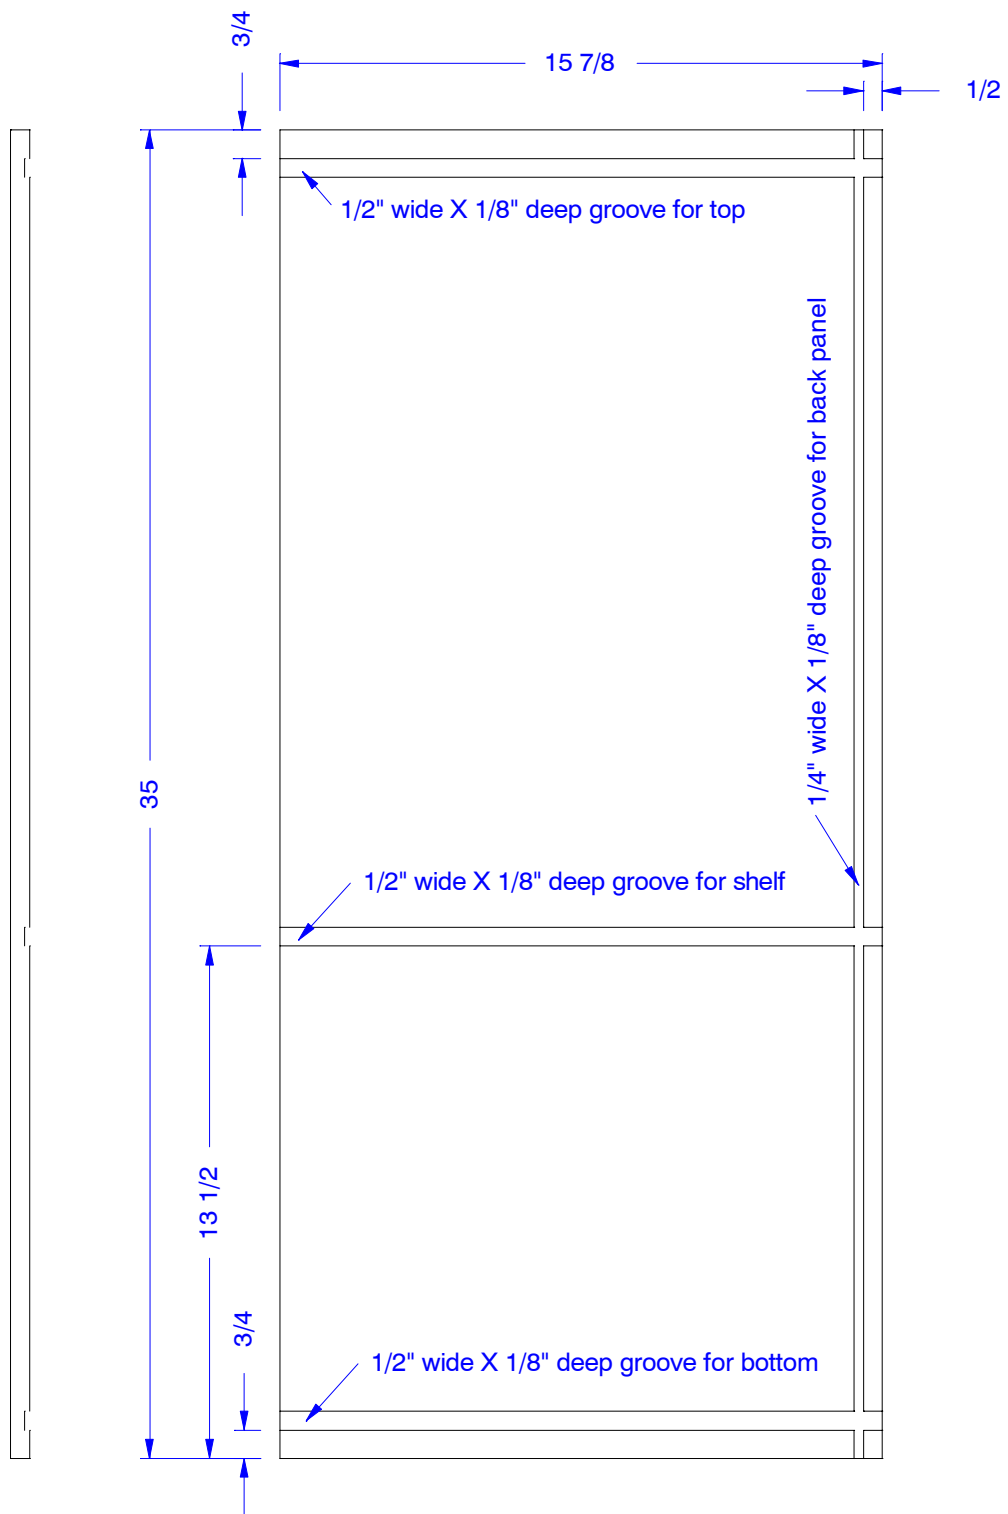

(2) Sides -- 1/2" Plywood

(1) Back -- 1/4" Plywood

(2) Rails -- 3/4" Maple

(2) Stiles -- 3/4" Maple

(1) Center Stile -- 3/4" Maple

(1) Top -- 1/2" Plywood

(2) Shelf-Bottom -- 1/2" Plywood

Small Cabinet Back Panel

(2) Stiles -- 3/4" Maple

(3) Rails -- 3/4" Maple