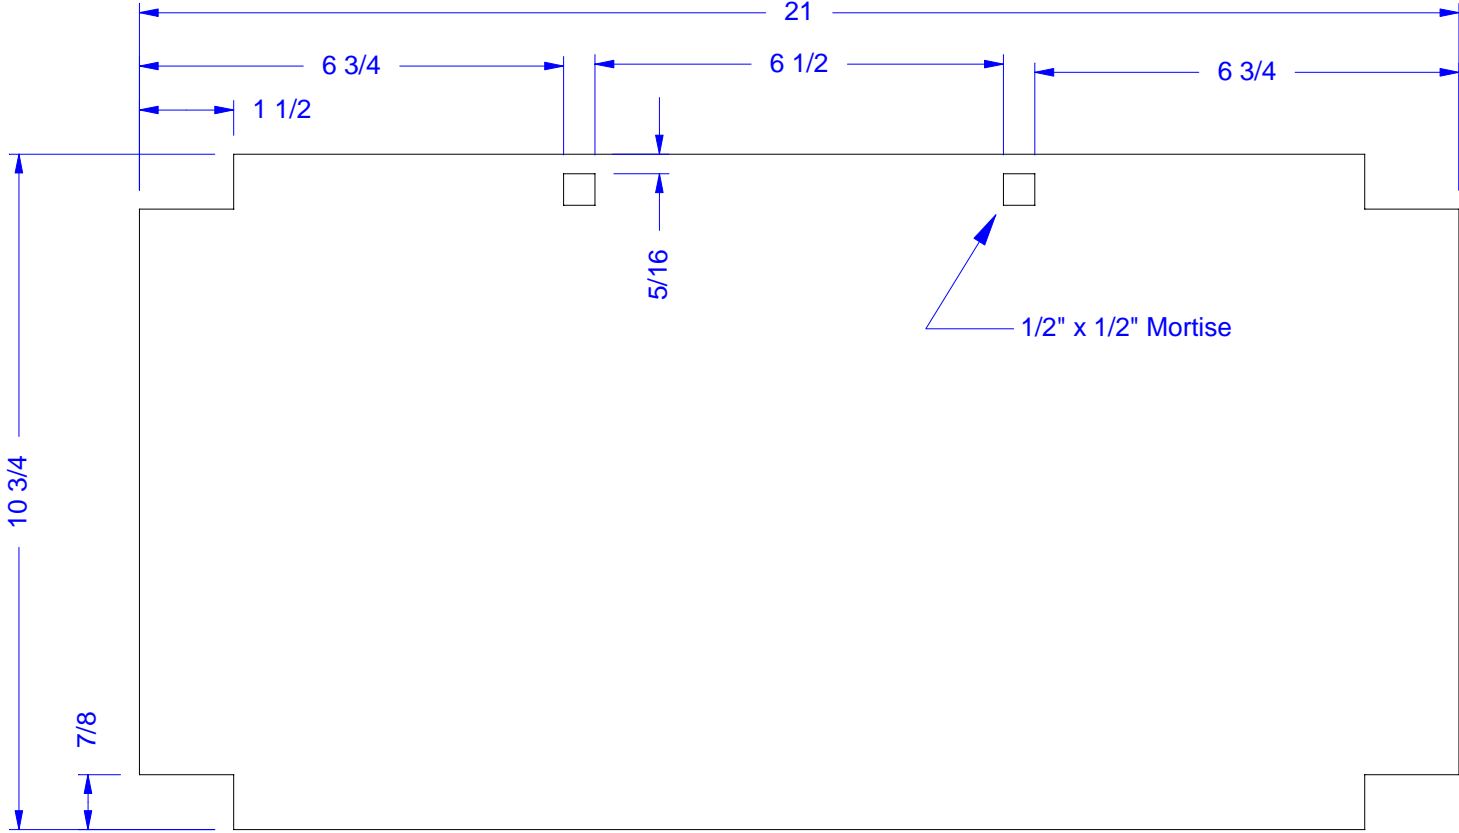

(2) Side Rails 3/4" Maple

(2) Apron Rails 3/4" Maple

(2) Medallion Supports 3/4" Maple

(4) Legs 1 1/8" Maple

(1) Bottom Shelf 5/8" Maple

(1) Medallion 3/8" Maple

(1) Top 3/4" Maple

Top w/decorative elements