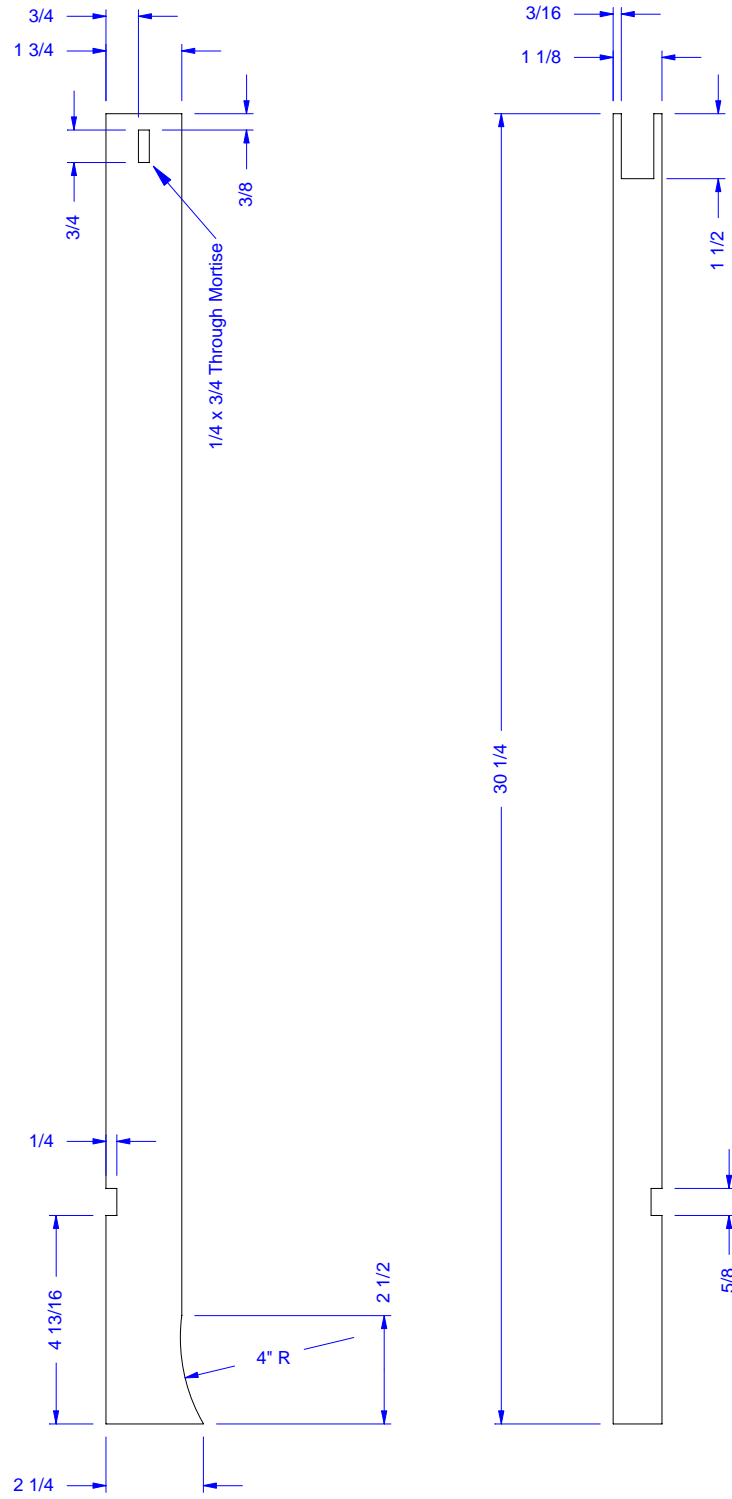

(2) Side Rails 3/4" Maple

(2) Apron Rails 3/4" Maple

(2) Medallion Supports 3/4" Maple

(4) Legs 1 1/8" Maple

(1) Bottom Shelf 5/8" Maple

(1) Medallion 3/8" Maple

(1) Top 3/4" Maple

Top w/decorative elements