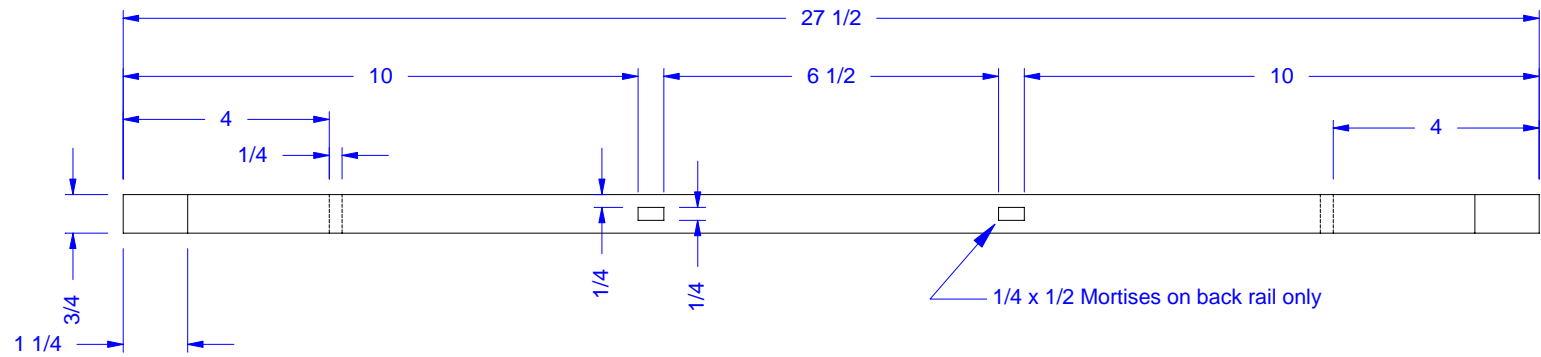

(2) Side Rails 3/4" Maple

(2) Apron Rails 3/4" Maple

(2) Medallion Supports 3/4" Maple

(4) Legs 1 1/8" Maple

(1) Bottom Shelf 5/8" Maple

(1) Medallion 3/8" Maple

(1) Top 3/4" Maple

Top w/decorative elements