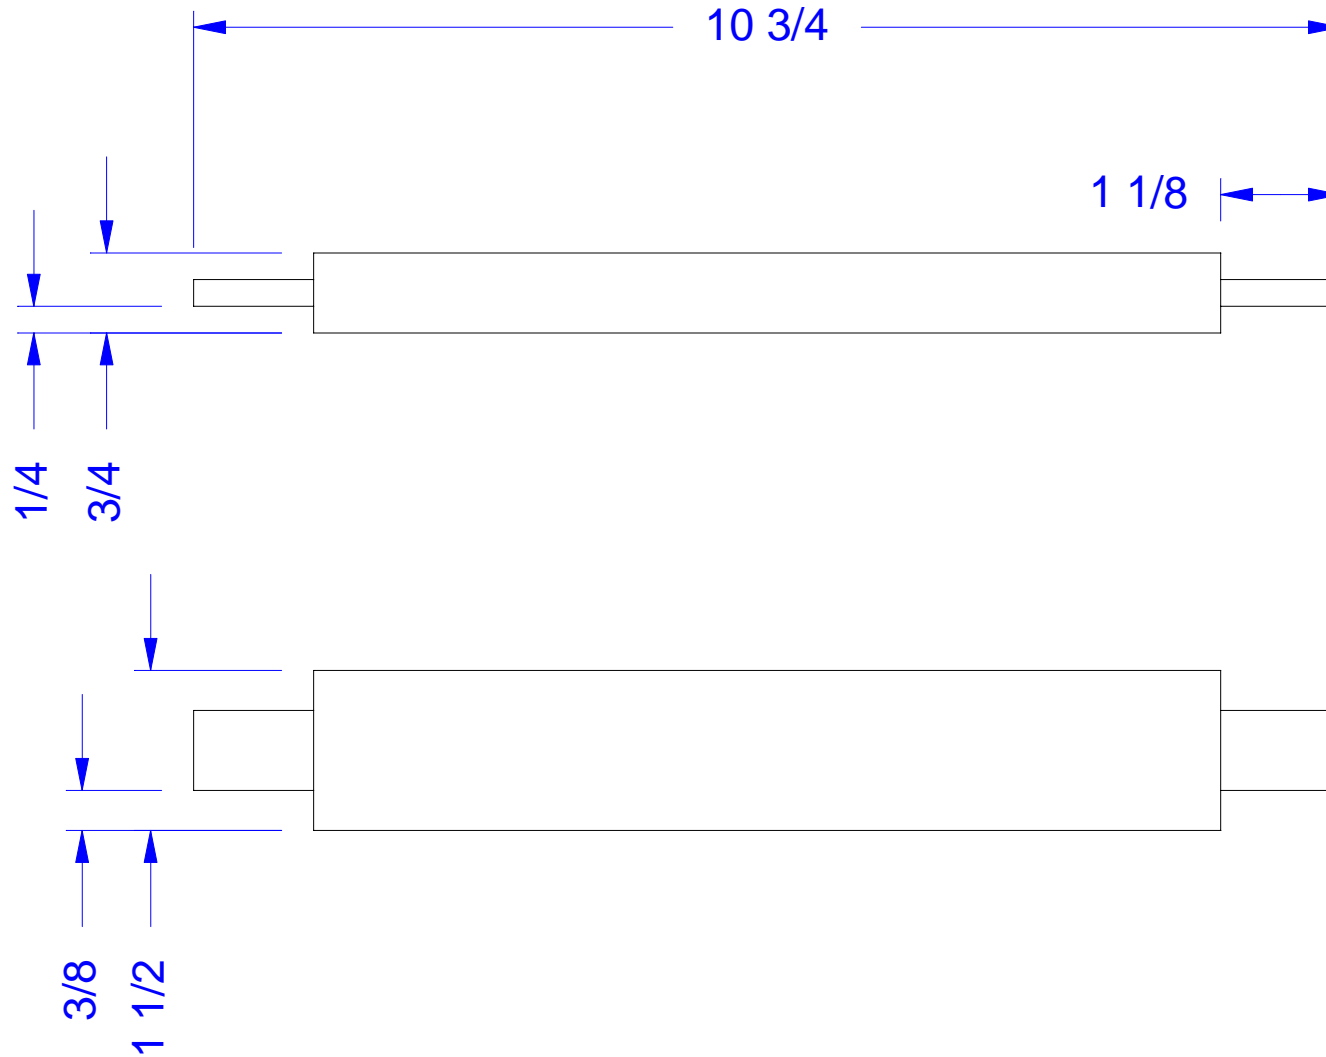

(2) Side Rails 3/4" Maple

(2) Apron Rails 3/4" Maple

(2) Medallion Supports 3/4" Maple

(4) Legs 1 1/8" Maple

(1) Bottom Shelf 5/8" Maple

(1) Medallion 3/8" Maple

(1) Top 3/4" Maple

Top w/decorative elements