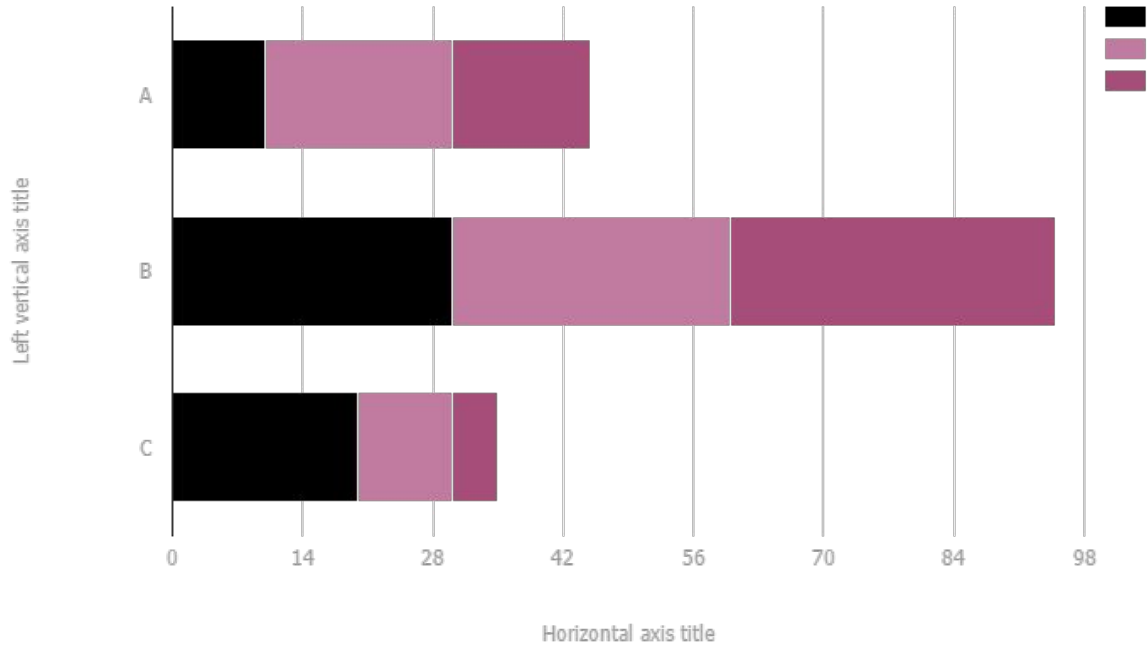

Yellow

Is the color of gold, butter and ripe lemons. In the spectrum of visible light, yellow is found between green and orange.

Blue

Is the colour of the clear sky and the deep sea. It is located between violet and green on the optical spectrum.

Blue

Is the colour of the clear sky and the deep sea. It is located between violet and green on the optical spectrum.

Red

Is the color of blood, and because of this it has historically been associated with sacrifice, danger and courage.

Red

Is the color of blood, and because of this it has historically been associated with sacrifice, danger and courage.

Android project

Show and explain your web,
app or software projects
using these gadget
templates.