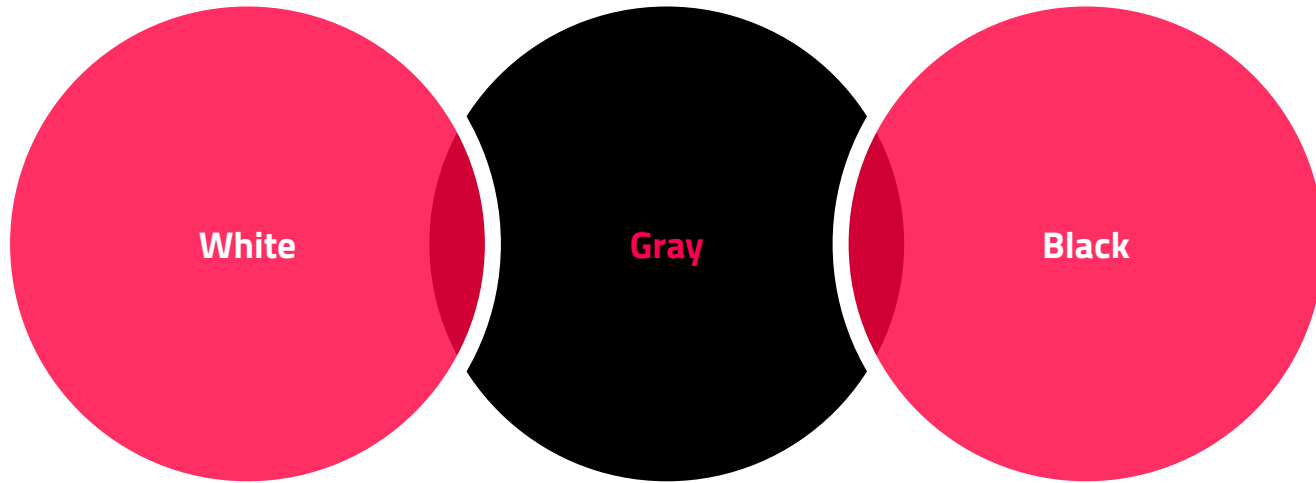

Use charts to explain your ideas