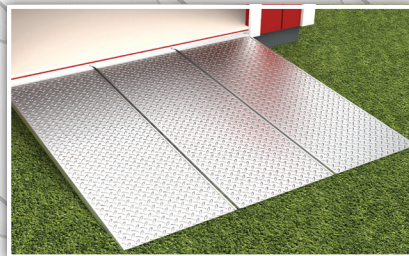

**ENSZ  
RAMPS**

**ENSZ Ramp Kit #1\***

ONE 4' Aluminum Track  
TWO 2' x 5' Aluminum Planks  
*(also available in 2' x 4')*

**ENSZ Ramp Kit #2\***

ONE 5' Aluminum Track  
TWO 2' x 5' Aluminum Planks  
*(only available in 2' x 5')*

**ENSZ Ramp Kit #3\***

TWO 3' Aluminum Track  
TWO 2' x 5' Aluminum Planks  
*(also available in 2' x 4')*

**ENSZ Ramp Kit #4\***

TWO 3' Aluminum Track  
THREE 2' x 5' Aluminum Planks  
*(also available in 2' x 4')*

**ENSZ Ramp Kit #5\***

TWO 4' Aluminum Track  
FOUR 2' x 5' Aluminum Planks  
*(also available in 2' x 4')*

*\*All Kits Include mounting hardware; Each plank is less than 22 lbs;  
Shipped directly to your door; Find installation videos at [ShedRamps.com](http://ShedRamps.com)*