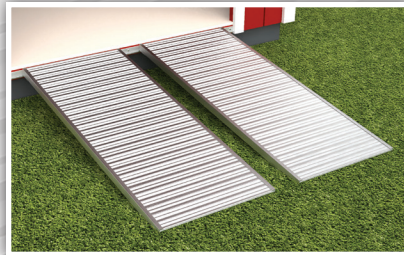

#### **IM Ramp Kit #1\***

ONE 4' Aluminum Track  
TWO 2' x 5' Aluminum Planks  
*(also available in 2' x 4')*