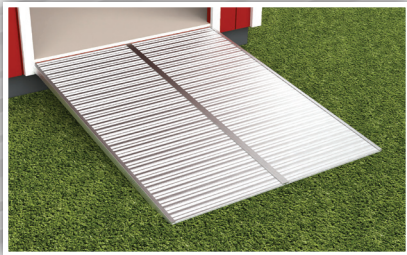

#### **IM Ramp Kit #1\***

ONE 4' Aluminum Track  
TWO 2' x 5' Aluminum Planks  
*(also available in 2' x 4')*