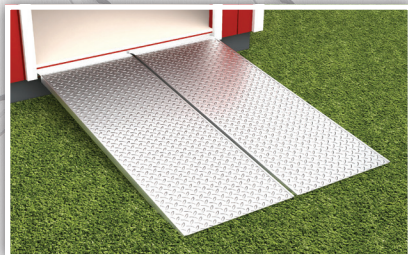

**ENSZ  
RAMPS**

**ENSZ Ramp Kit #1\***

ONE 4' Aluminum Track  
TWO 2' x 5' Aluminum Planks  
*(also available in 2' x 4')*

**ENSZ Ramp Kit #2\***

ONE 5' Aluminum Track  
TWO 2' x 5' Aluminum Planks  
*(only available in 2' x 5')*

**ENSZ Ramp Kit #3\***

TWO 3' Aluminum Track  
TWO 2' x 5' Aluminum Planks  
*(also available in 2' x 4')*

**ENSZ Ramp Kit #4\***

TWO 3' Aluminum Track  
THREE 2' x 5' Aluminum Planks  
*(also available in 2' x 4')*

**ENSZ Ramp Kit #5\***

TWO 4' Aluminum Track  
FOUR 2' x 5' Aluminum Planks  
*(also available in 2' x 4')*

*\*All Kits Include mounting hardware; Each plank is less than 22 lbs;  
Shipped directly to your door; Find installation videos at [ShedRamps.com](http://ShedRamps.com)*