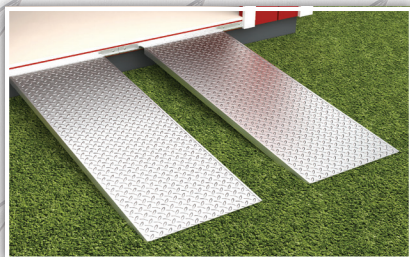

**ENSZ  
RAMPS**

**ENSZ Ramp Kit #1\***

ONE 4' Aluminum Track  
TWO 2' x 5' Aluminum Planks  
*(also available in 2' x 4')*

**ENSZ Ramp Kit #2\***

ONE 5' Aluminum Track  
TWO 2' x 5' Aluminum Planks  
*(only available in 2' x 5')*

**ENSZ Ramp Kit #3\***

TWO 3' Aluminum Track  
TWO 2' x 5' Aluminum Planks  
*(also available in 2' x 4')*

**ENSZ Ramp Kit #4\***

TWO 3' Aluminum Track  
THREE 2' x 5' Aluminum Planks  
*(also available in 2' x 4')*

**ENSZ Ramp Kit #5\***

TWO 4' Aluminum Track  
FOUR 2' x 5' Aluminum Planks  
*(also available in 2' x 4')*

*\*All Kits Include mounting hardware; Each plank is less than 22 lbs;  
Shipped directly to your door; Find installation videos at [ShedRamps.com](http://ShedRamps.com)*