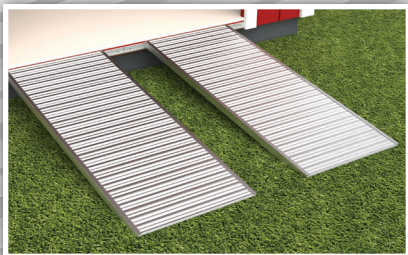

IM Ramp Kit #3*

TWO 3' Aluminum Track
TWO 2' x 5' Aluminum Planks
(also available in 2' x 4')