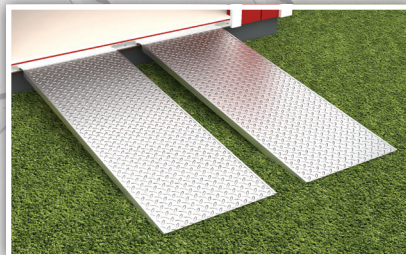

**ENSZ  
RAMPS**

**ENSZ Ramp Kit #1\***

ONE 4' Aluminum Track  
TWO 2' x 5' Aluminum Planks  
*(also available in 2' x 4')*

**ENSZ Ramp Kit #2\***

ONE 5' Aluminum Track  
TWO 2' x 5' Aluminum Planks  
*(only available in 2' x 5')*

**ENSZ Ramp Kit #3\***

TWO 3' Aluminum Track  
TWO 2' x 5' Aluminum Planks  
*(also available in 2' x 4')*

**ENSZ Ramp Kit #4\***

TWO 3' Aluminum Track  
THREE 2' x 5' Aluminum Planks  
*(also available in 2' x 4')*

**ENSZ Ramp Kit #5\***

TWO 4' Aluminum Track  
FOUR 2' x 5' Aluminum Planks  
*(also available in 2' x 4')*

*\*All Kits Include mounting hardware; Each plank is less than 22 lbs;  
Shipped directly to your door; Find installation videos at [ShedRamps.com](http://ShedRamps.com)*