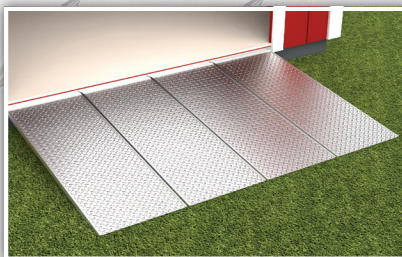

**ENSZ  
RAMPS**

**ENSZ Ramp Kit #1\***

ONE 4' Aluminum Track  
TWO 2' x 5' Aluminum Planks  
*(also available in 2' x 4')*

**ENSZ Ramp Kit #2\***

ONE 5' Aluminum Track  
TWO 2' x 5' Aluminum Planks  
*(only available in 2' x 5')*

**ENSZ Ramp Kit #3\***

TWO 3' Aluminum Track  
TWO 2' x 5' Aluminum Planks  
*(also available in 2' x 4')*

**ENSZ Ramp Kit #4\***

TWO 3' Aluminum Track  
THREE 2' x 5' Aluminum Planks  
*(also available in 2' x 4')*

**ENSZ Ramp Kit #5\***

TWO 4' Aluminum Track  
FOUR 2' x 5' Aluminum Planks  
*(also available in 2' x 4')*

*\*All Kits Include mounting hardware; Each plank is less than 22 lbs;  
Shipped directly to your door; Find installation videos at [ShedRamps.com](http://ShedRamps.com)*