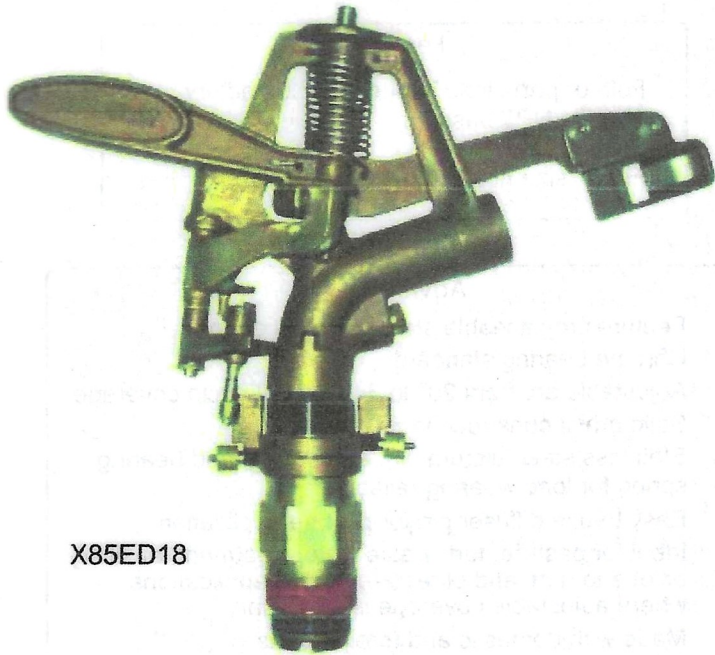

X85ED18

TWO-YEAR
WARRANTY

1. **Features**
2. Full- or part-circle impact
   - 18° or 24° trajectory
   - 1 1/4" male N.P.T. base
   - Dual nozzle - NOZ125 Series

1. **Advantages**
2. Chrome bearing standard
   - Heavy-duty stainless steel and brass construction
   - Easy to use adjustable locking brass trip collars
   - Internal vane straightener standard
   - Removable stainless steel spoon standard
   - Ideal for pasture, waste water treatment, pivot end gun, and other large scale applications where adjustable coverage is necessary
   - Made with domestic and foreign parts
   - **Preassembled with XC-33 thread sealant**
3. Sprinkler Head Does Not Include Nozzle

X85ED18	
X85ED24	sold individually
X85F24 (full circle)	

List
$197.90
$197.90
$174.70