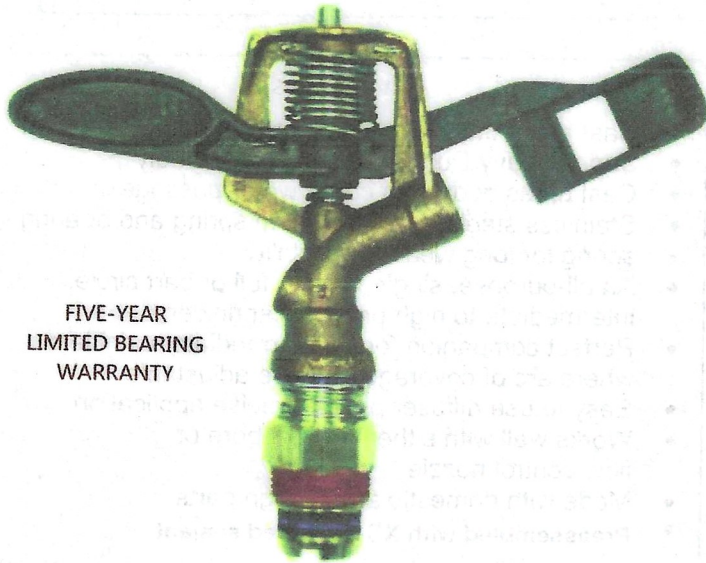

Effective 4/1/17

Precision Channel™ Aluminum Arm Torque Driven™

FIVE-YEAR
LIMITED BEARING
WARRANTY

HF30AL

Features

- Full-circle impact - 26° trajectory
- 3/4" male NPT base
- Single nozzle
- Fits 3/4" size nozzle (NOZ75 series)

Advantages

- Anodized diecast aluminum drive arm with Precision Channel Spoon™ for smooth Torque-Driven™ operation and reduced splash-down
- Cast brass body with triple bridge construction and cored water passage
- Spindle with debris journal to slow bearing wear
- Seal-Lock bearing creates a captive seal
- Stainless steel fulcrum pin, arm spring, and bearing spring for long wearing reliability
- Suitable for portable, solid-set and row-crop, frost protection and mechanical move systems
- Made with domestic and foreign parts
- **Preassembled with XC-33 thread sealant**

Sprinkler Head Does Not Include Nozzle

HF30AL (single)

HF30AL-C (single w/chrome bearing)

60/case

List

$16.90

$17.25

AQUA BURST® Performance Chart

Normal Stream Height At 9' Above Nozzle at Normal Pressure

Radius - GPM

PSI	1/8" nozzle	9/64" nozzle	5/32" nozzle	11/64" nozzle	3/16" nozzle
30	39 - 2.2	41 - 3.0	42 - 3.8	44 - 4.6	45 - 5.5
35	40 - 2.4	41 - 3.3	43 - 4.1	45 - 5.1	45 - 5.9
40	40 - 2.6	42 - 3.5	44 - 4.5	46 - 5.3	46 - 6.4
45	41 - 2.9	42 - 3.7	44 - 4.7	46 - 5.7	47 - 6.7
50	41 - 3.1	43 - 4.0	45 - 4.9	47 - 6.1	48 - 7.2
55	42 - 3.3	43 - 4.3	45 - 5.1	48 - 6.4	49 - 7.5
60	42 - 3.5	44 - 4.5	46 - 5.4	49 - 6.7	49 - 7.8
65	43 - 3.7	44 - 4.7	46 - 5.7	49 - 7.0	50 - 8.1
70	44 - 3.9	45 - 4.8	47 - 5.9	50 - 7.2	51 - 8.4

Operate ONLY between 30 psi (min) and 70 psi (max)

Aqua Burst™ impact sprinklers are only guaranteed to function optimally with nozzle sizes and pressure from each individual model's performance chart.

All Prices Subject To Change Without Notice