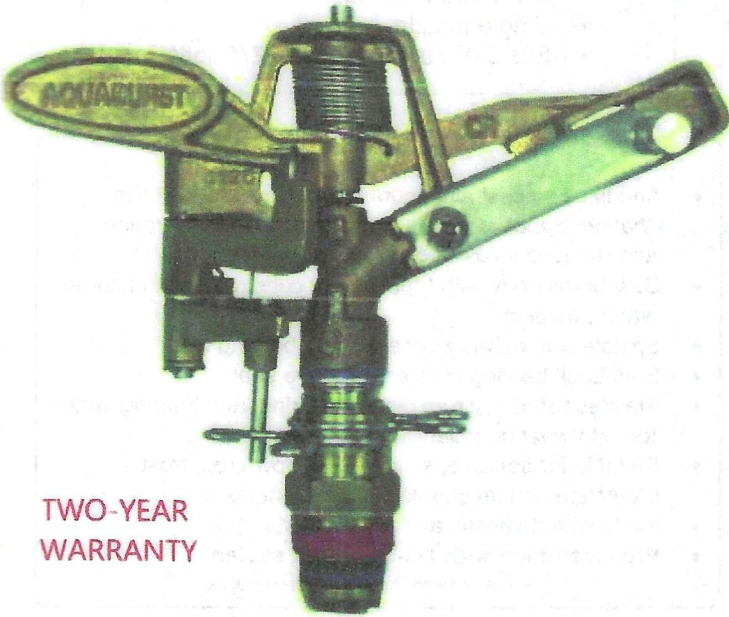

Effective 4/1/17

3/4" Adjustable Brass Impact Sprinkler

Features

- Full- or part-circle impact - 25° trajectory
- 3/4" male NPT base
- Single nozzle
- Fits 3/4" size nozzle - (NOZ75 series)

Advantages

- Cast brass drive arm with triple bridge construction
- Super Heavy Duty all brass trip assembly
- Cast brass body with cored water passage
- Stainless steel fulcrum pin, arm spring and bearing spring for long wearing reliability
- An all-purpose, single nozzle, full or part circle, intermediate to high pressure sprinkler
- Perfect companion for all intermediate sprinklers where arc of coverage must be adjustable
- Easy to use diffuser pin for precise application
- Works well with either straight bore or flow control nozzle
- Made with domestic and foreign parts
- Preassembled with XC-33 thread sealant

Sprinkler Head Does Not Include Nozzle

**TWO-YEAR
WARRANTY**

X35ED

X35ED

20/case

List
$36.95

AQUA BURST® Performance Chart

Normal Stream Height At 9' Above Nozzle at Normal Pressure

Radius - GPM

PSI	9/64" nozzle	5/32" nozzle	11/64" nozzle	3/16" nozzle
35	41 - 3.45	42 - 4.28	43 - 4.99	44 - 5.91
40	42 - 3.66	42 - 4.57	43 - 5.26	44 - 6.44
45	43 - 3.90	43 - 4.84	44 - 5.58	45 - 6.74
50	44 - 4.07	44 - 5.21	45 - 5.94	46 - 7.03
55	45 - 4.30	46 - 5.40	47 - 6.21	47 - 7.41
60	45 - 4.48	46 - 5.73	47 - 6.50	48 - 7.72
70	46 - 4.80	47 - 5.91	48 - 7.00	50 - 8.23

Sprinkler Page 16

Operate ONLY between 35 psi (min) and 70 psi (max)

Aqua Burst impact sprinklers are only guaranteed to function optimally with nozzle sizes and pressure from each individual model's performance chart.