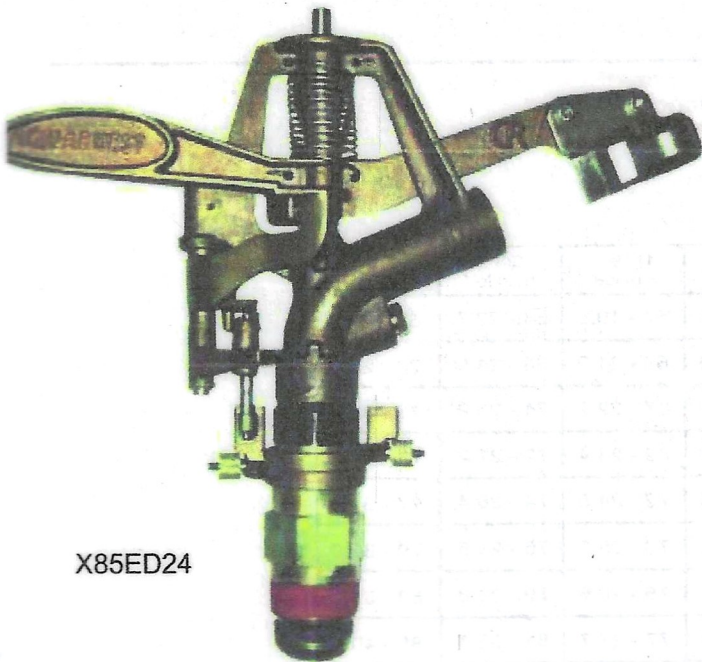

X85ED18

TWO-YEAR
WARRANTY

- Features**
- ◆ Full- or part-circle impact
 - ◆ 18° or 24° trajectory
 - ◆ 1 1/4" male N.P.T. base
 - ◆ Dual nozzle - NOZ125 Series

- Advantages**
- ◆ Chrome bearing standard
 - ◆ Heavy-duty stainless steel and brass construction
 - ◆ Easy to use adjustable locking brass trip collars
 - ◆ Internal vane straightener standard
 - ◆ Removable stainless steel spoon standard
 - ◆ Ideal for pasture, waste water treatment, pivot end gun, and other large scale applications where adjustable coverage is necessary
 - ◆ Made with domestic and foreign parts
 - ◆ **Preassembled with XC-33 thread sealant**
- Sprinkler Head Does Not Include Nozzle

X85ED18	
X85ED24	sold individually
X85F24 (full circle)	

List
\$197.90
\$197.90
\$174.70

X85ED24

X85ED24 Dual Nozzle

AQUA BURST® Performance Chart

Normal Stream Height At 14' Above Nozzle at Normal Pressure