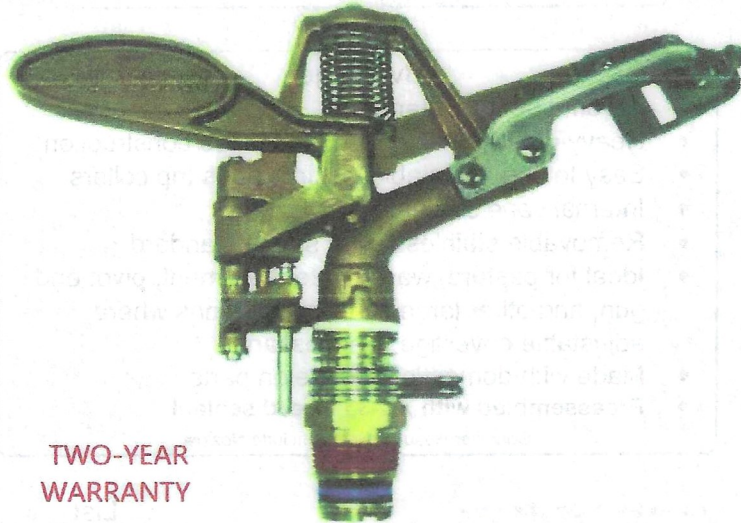

Effective 4/1/17

1" Adjustable Brass Impact Sprinkler

**TWO-YEAR
WARRANTY**

X65ED-S

Features

- Full- or part-circle impact - 24° trajectory
- 1" male NPT base
- Single nozzle
- Fits 1" size nozzle - (NOZ1 series)

Advantages

- Features replaceable stainless steel spoon
- Chrome bearing standard
- Adjustable arc from 20° to 340° or full-circle coverage
- Solid brass construction
- Stainless steel fulcrum pin, arm spring, and bearing spring for long wearing reliability
- Easy to use diffuser pin for precise application
- Ideal for pasture, turf, waste water treatment, auxiliary pivot end gun, and other large scale applications where adjustable coverage is necessary
- Made with domestic and foreign parts
- **Preassembled with XC-33 thread sealant**

Sprinkler Head Does Not Include Nozzle

X65ED-S (Adjustable)
X65F-S

sold
individually

List
$122.30
$106.80

AQUA BURST® Performance Chart

Normal Stream Height At 9' Above Nozzle at Normal Pressure

Single Nozzle
Radius - GPM

PSI	7/32" nozzle	1/4" nozzle	9/32" nozzle	5/16" nozzle	11/32" nozzle	3/8" nozzle	13/32" nozzle
35	52 - 8.1	54 - 10.8	58 - 13.5	59 - 16.5	62 - 19.5	64 - 22.7	67 - 26.2
40	54 - 8.7	56 - 11.5	61 - 14.5	62 - 17.8	65 - 21.3	68 - 24.5	70 - 28.2
45	56 - 9.2	58 - 12.2	63 - 15.2	64 - 18.8	67 - 22.2	71 - 25.9	73 - 30.1
50	59 - 9.9	61 - 12.9	64 - 16.0	67 - 19.9	69 - 23.4	72 - 27.2	75 - 32.0
55	61 - 10.2	63 - 13.4	66 - 16.9	69 - 20.8	72 - 24.5	74 - 28.4	77 - 34.1
60	62 - 10.7	65 - 14.2	67 - 17.6	71 - 21.9	73 - 25.6	76 - 29.5	79 - 36.0
65	64 - 11.2	66 - 14.8	69 - 18.4	73 - 22.8	75 - 26.5	79 - 30.8	82 - 38.2
70	65 - 11.8	67 - 15.4	70 - 19.2	74 - 23.7	77 - 27.7	81 - 32.1	85 - 40.3

Operate ONLY between 35 psi (min) and 70 psi (max)

Aqua Burst impact sprinklers are only guaranteed to function optimally with nozzle sizes and pressure from each individual model's performance chart.

All Prices Subject To Change Without Notice