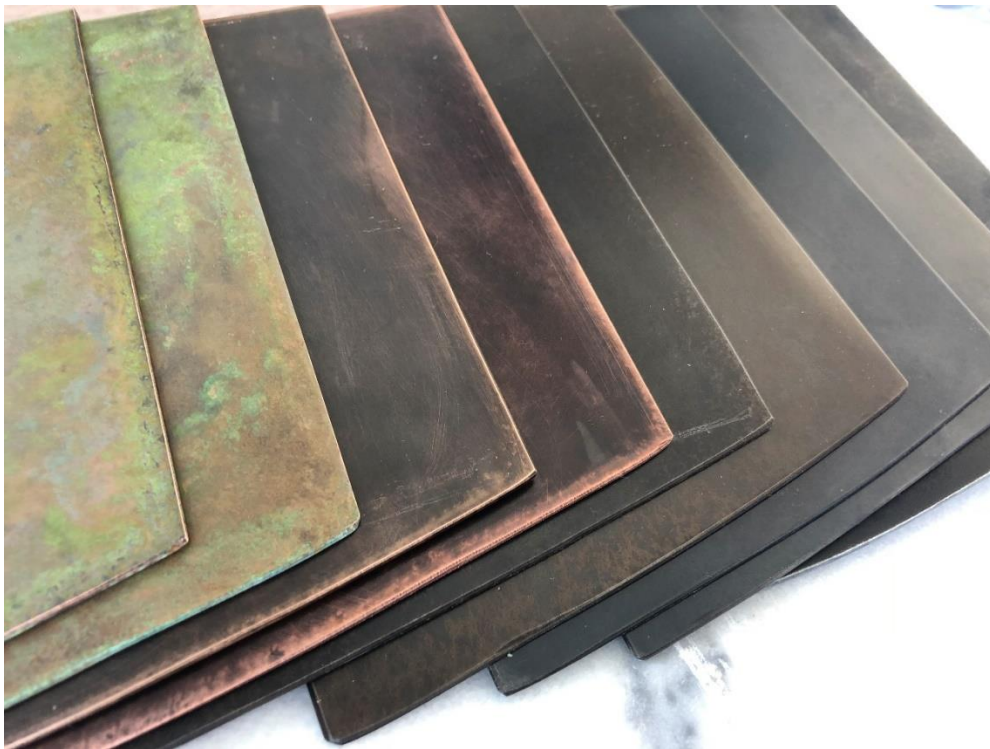

Download No. 2

CRLG Manufactured Product.

The CRLG manufactured products are licensed exclusively to and manufactured by CRLG Manufacturing LLC in LaGrange, GA. These products include CRLG™ Classic Metal Patinas, CT Stone™, CercaTrova® that have been recreated in a modern iteration by the founders to bring the historic buildings of the United States back to life and to add patina to the new buildings being built today. The proprietary mixes and additives are available by special order to be used by artisans, makers and tradespersons to bring artistry and high-quality work back to the forefront of our modern culture. Master Classes offer expert instruction on the use of the materials and CEU's for industry professionals. Inquire for more info@crlg.us or give us a call +1.706.457.8008 PH.

CRLG™ Classic Metal Patinas 2020.

CercaTrova®. A Handpressed Stone. 2017.

CT Stone™ Fireplace Surround 2019.