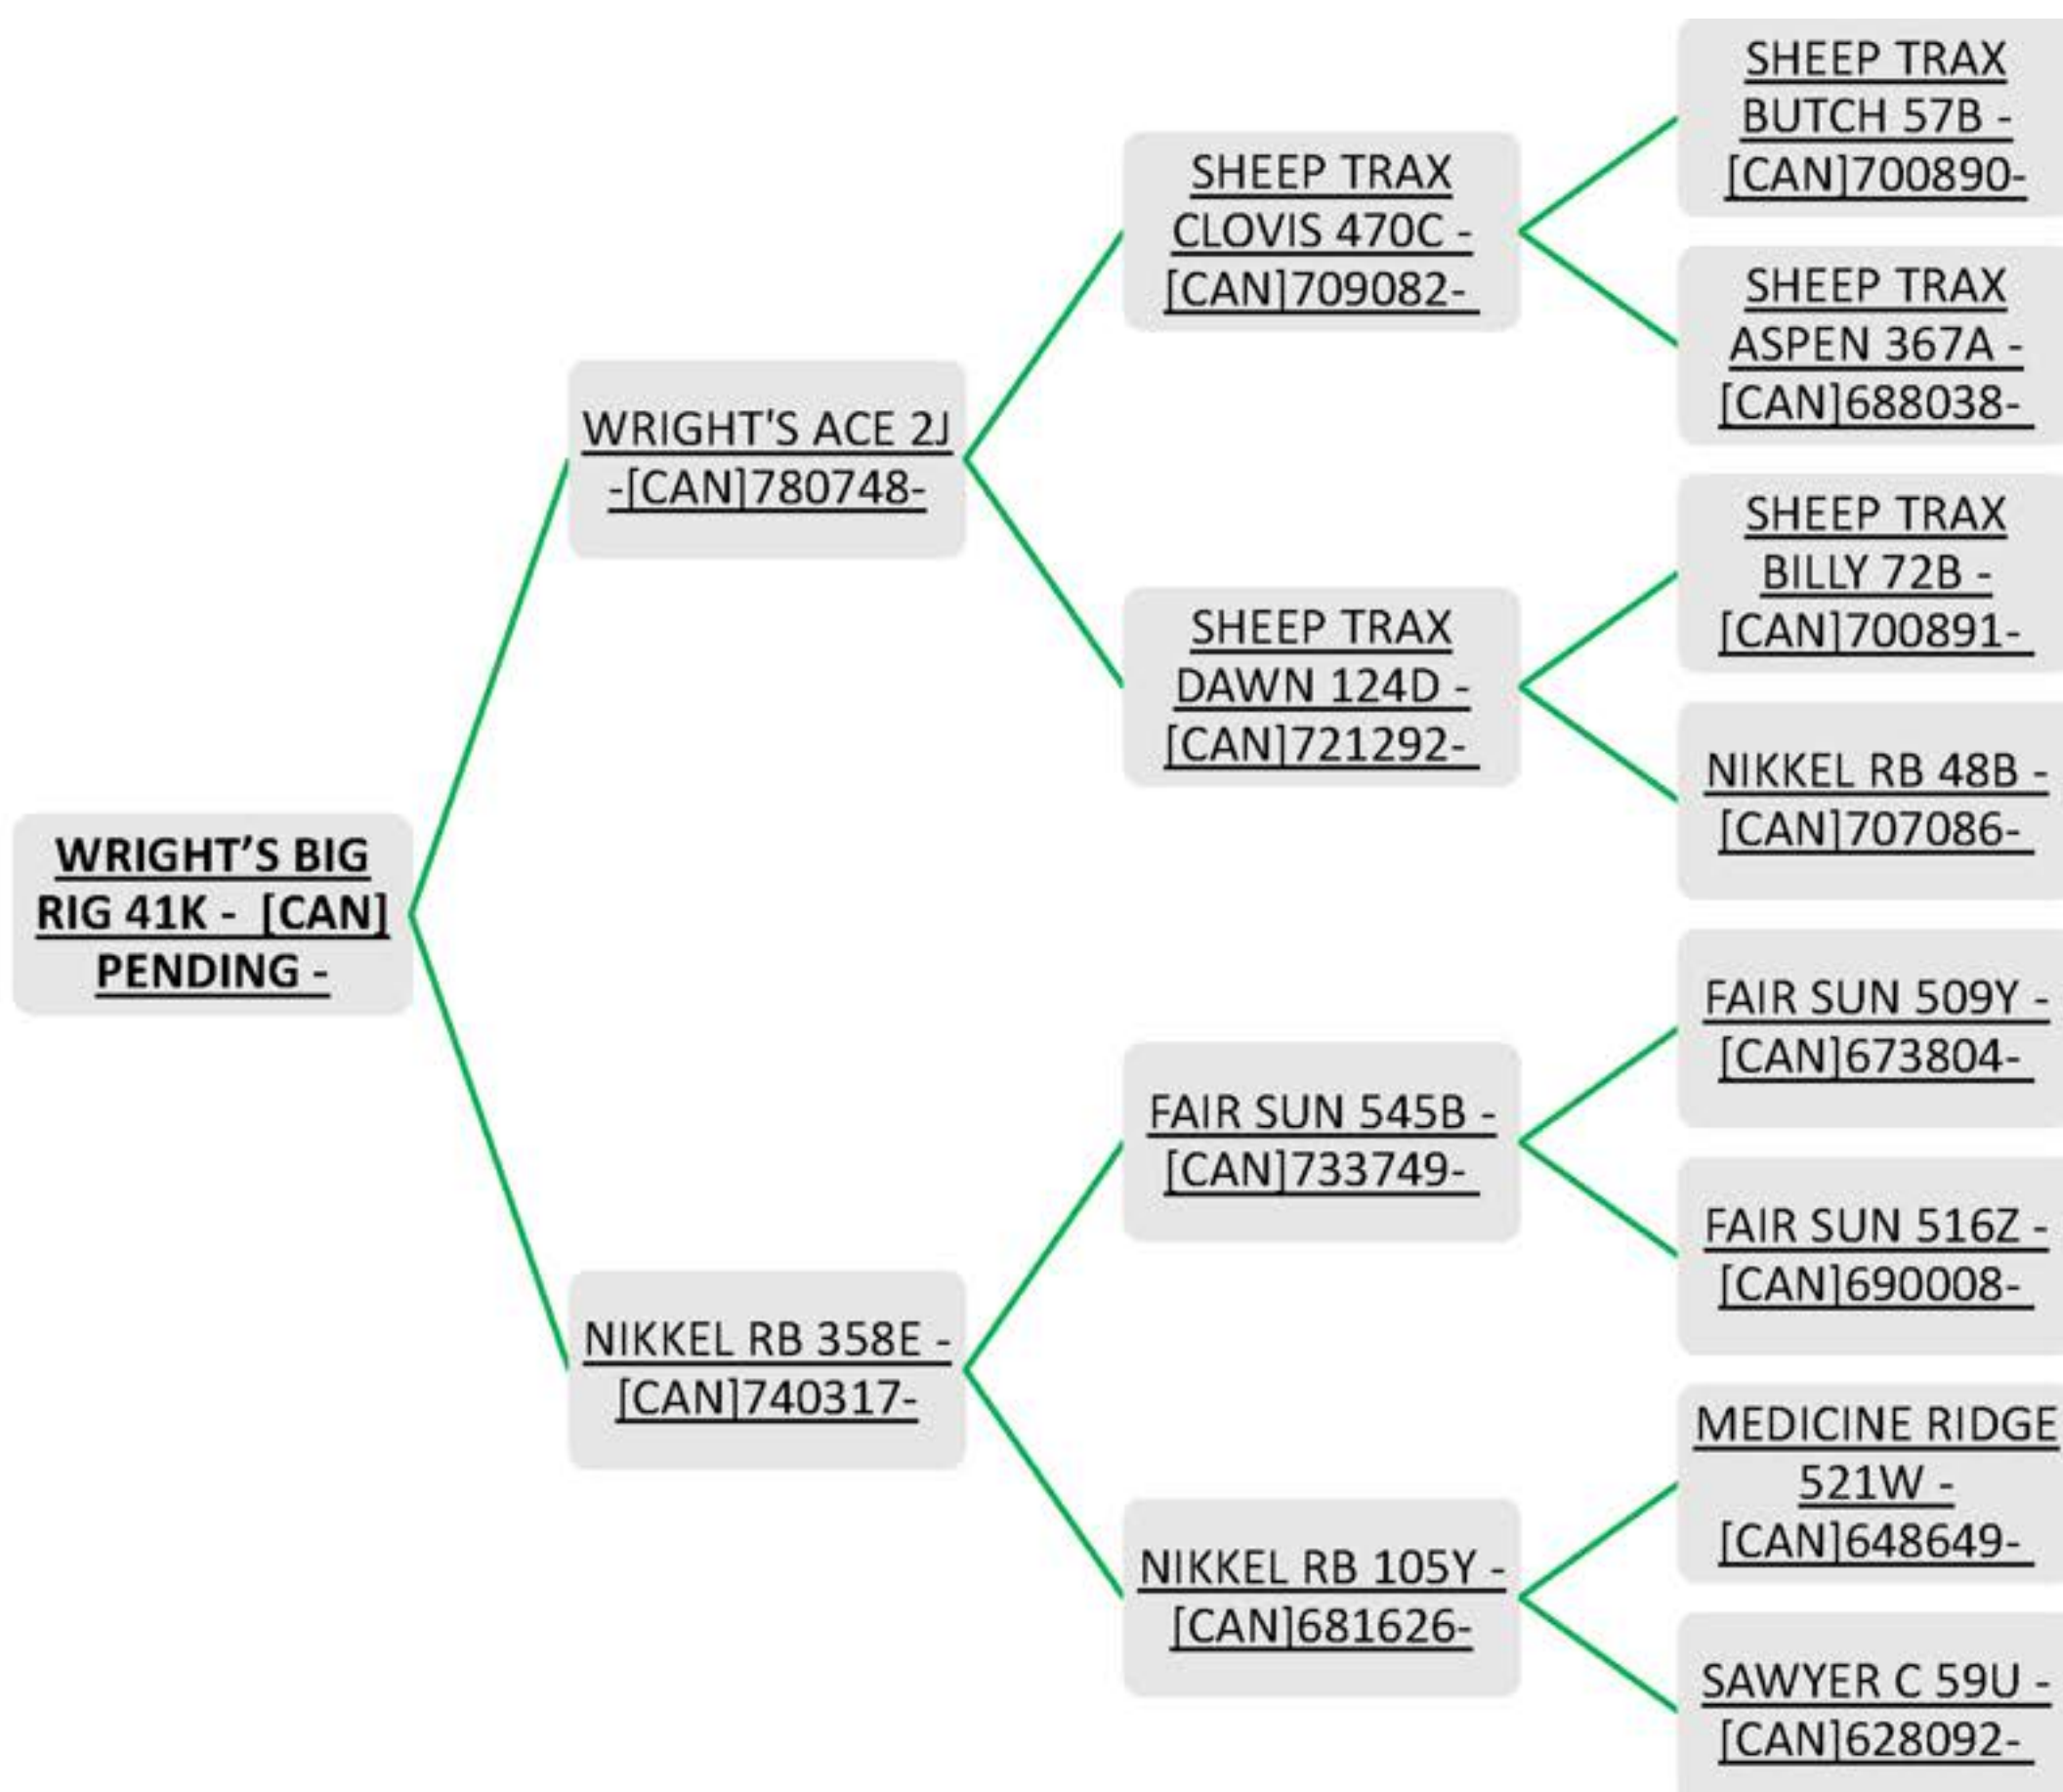

12lb BW

50-day - 64 lb

100 day - 115 lb

Current WT - July 2, 2022 - 135 lb

Breed: Canadian

Arcott

**Consigned
By:
CJL
Livestock**

LOT 38