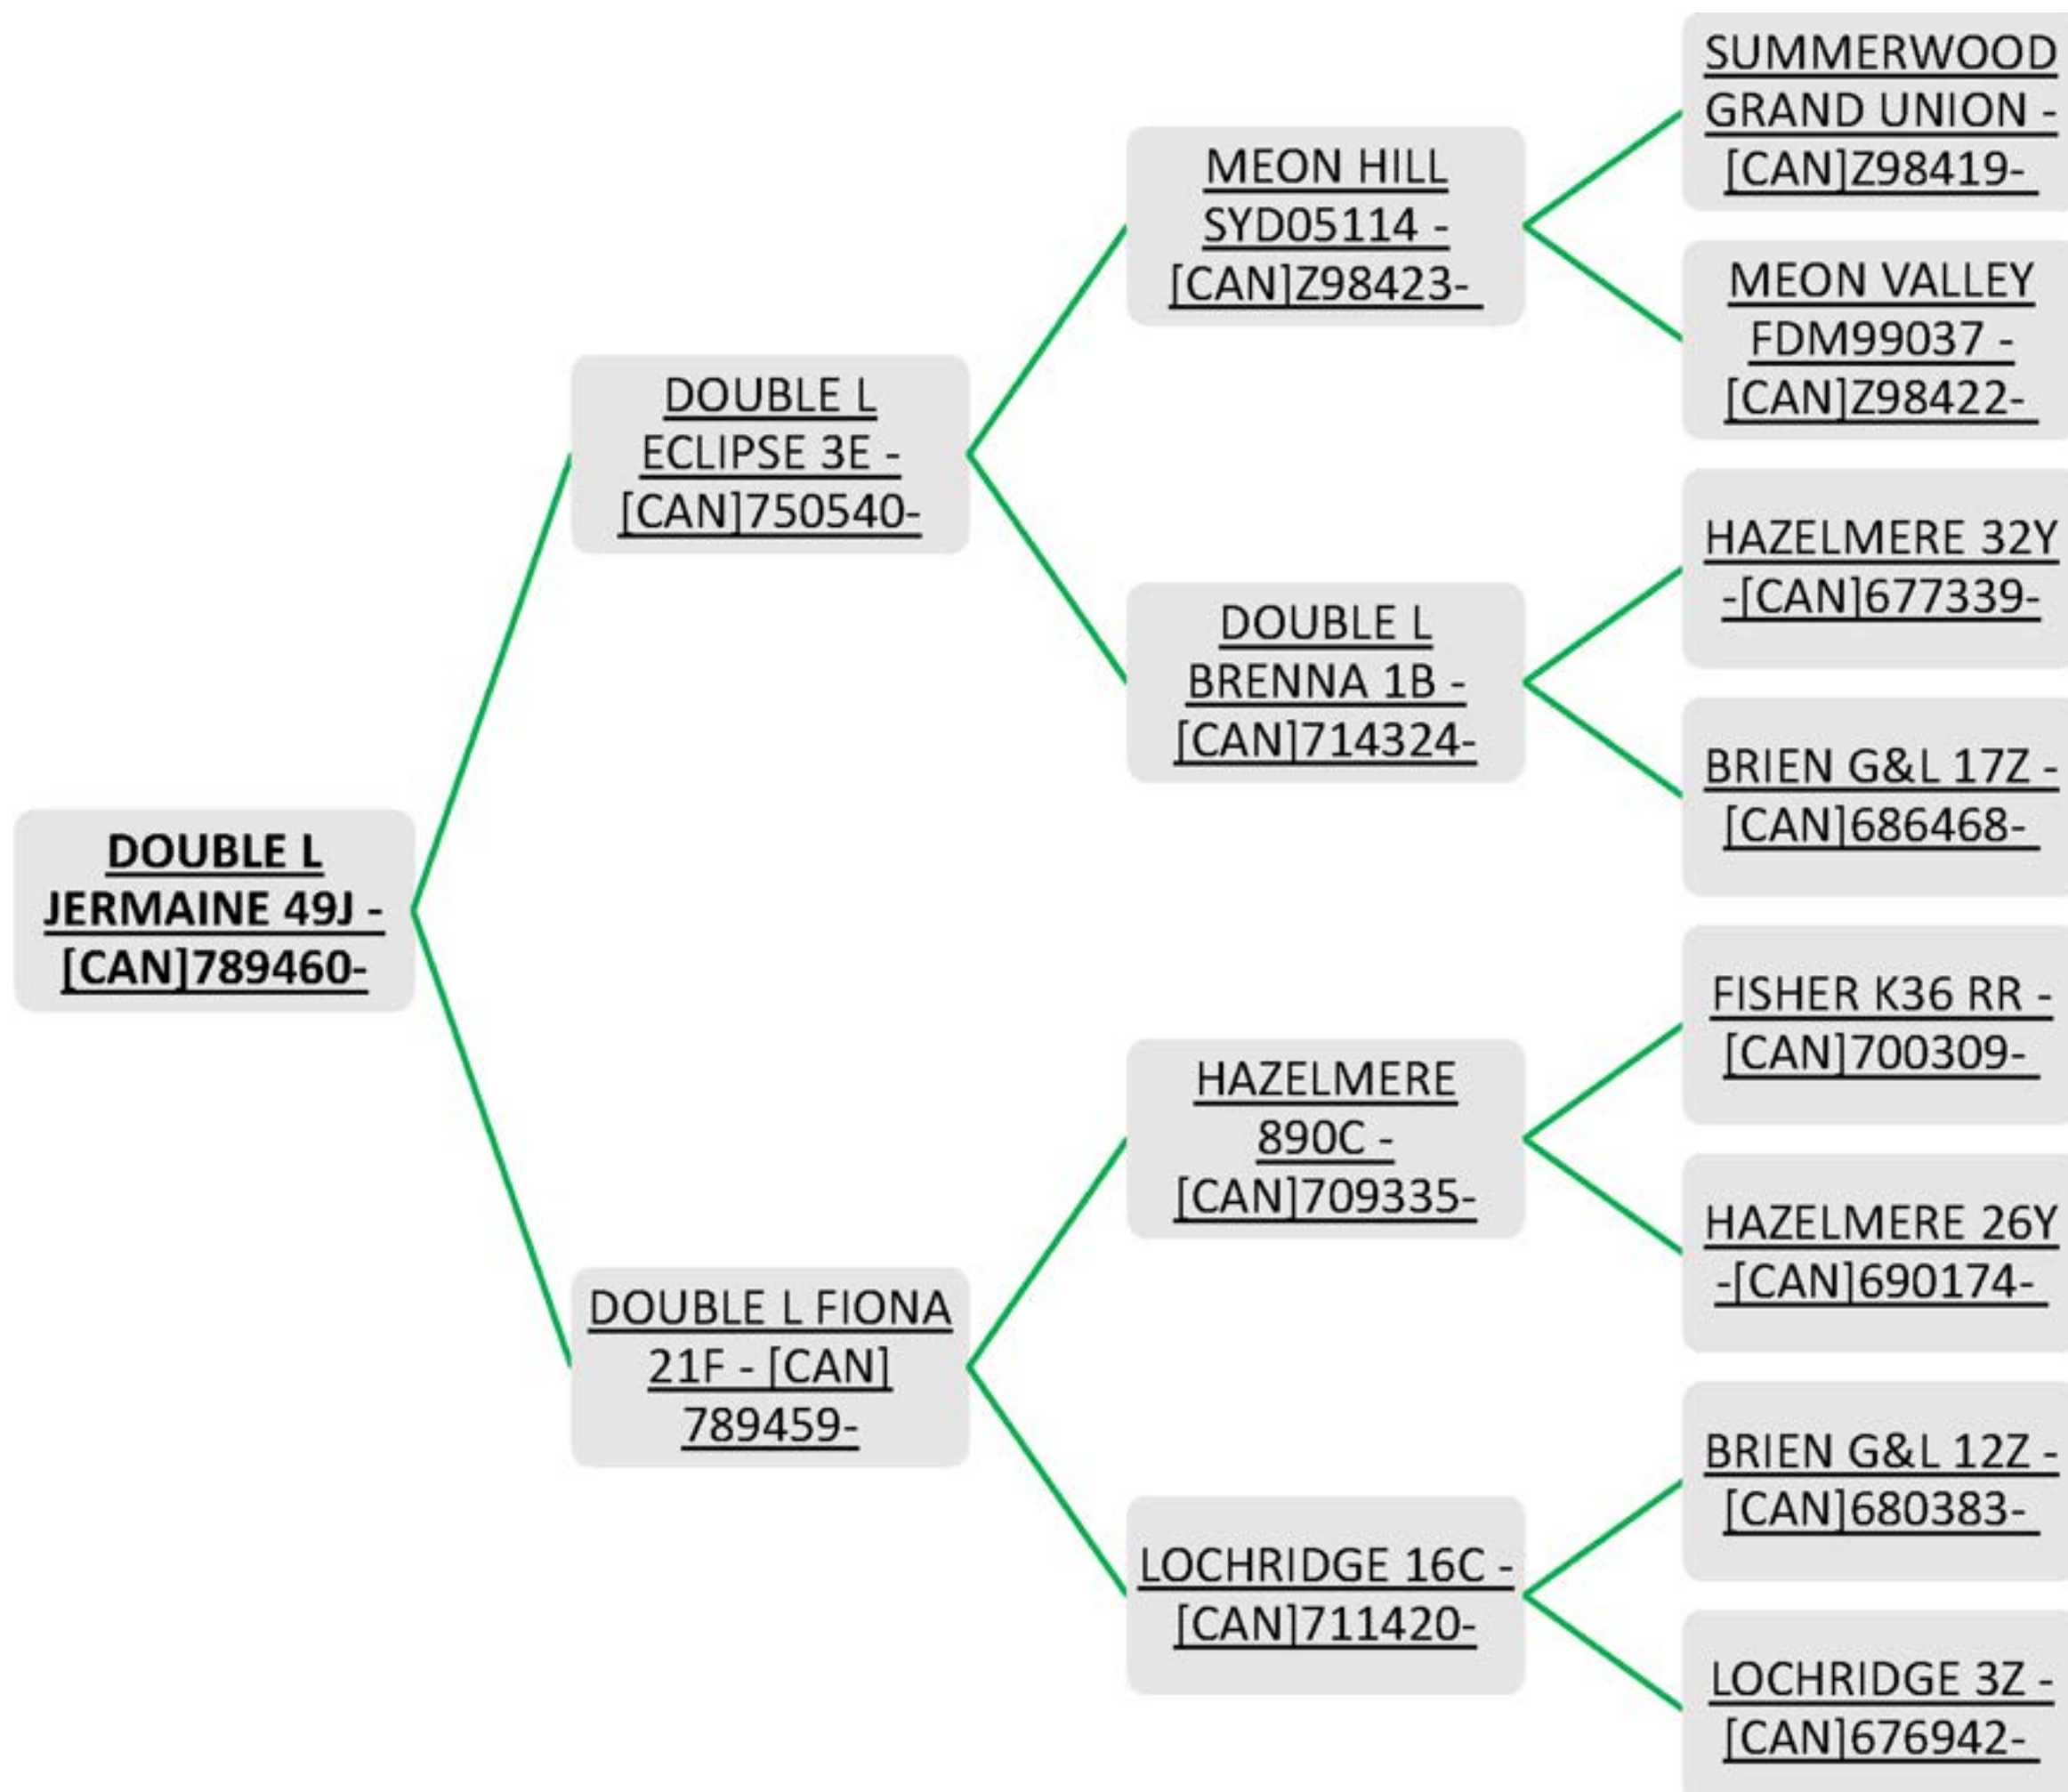

LOT 11

DOUBLE L JAGGER 3J

Yearling Ram * Twin * February 4, 2021

Consigned

By:

Double L

Farm

Breed: North
Country Cheviot

LOT 12

DOUBLE L JASPER 118J

Yearling Ram * Twin * March 1, 2021

**Breed: North
Country Cheviot**

**Consigned
By:
Double L
Farm**

LOT 13

DOUBLE L JERMAINE 49J

Yearling Ram * Twin * February 20, 2021

Breed: Texel

Consigned
By:
Double L
Farm

LOT 14

SANDY HILL KRUSH 2K

Ram Lamb * Twin * January 8, 2022

AARR MV Negative Flock
Krush is sired by Sandy Hill
Hotshot 9H, who is currently
the #1 Top Proven Charollais
ram for Gain on GenOvis and
who was the 2021 CWA
Supreme Champion Ram