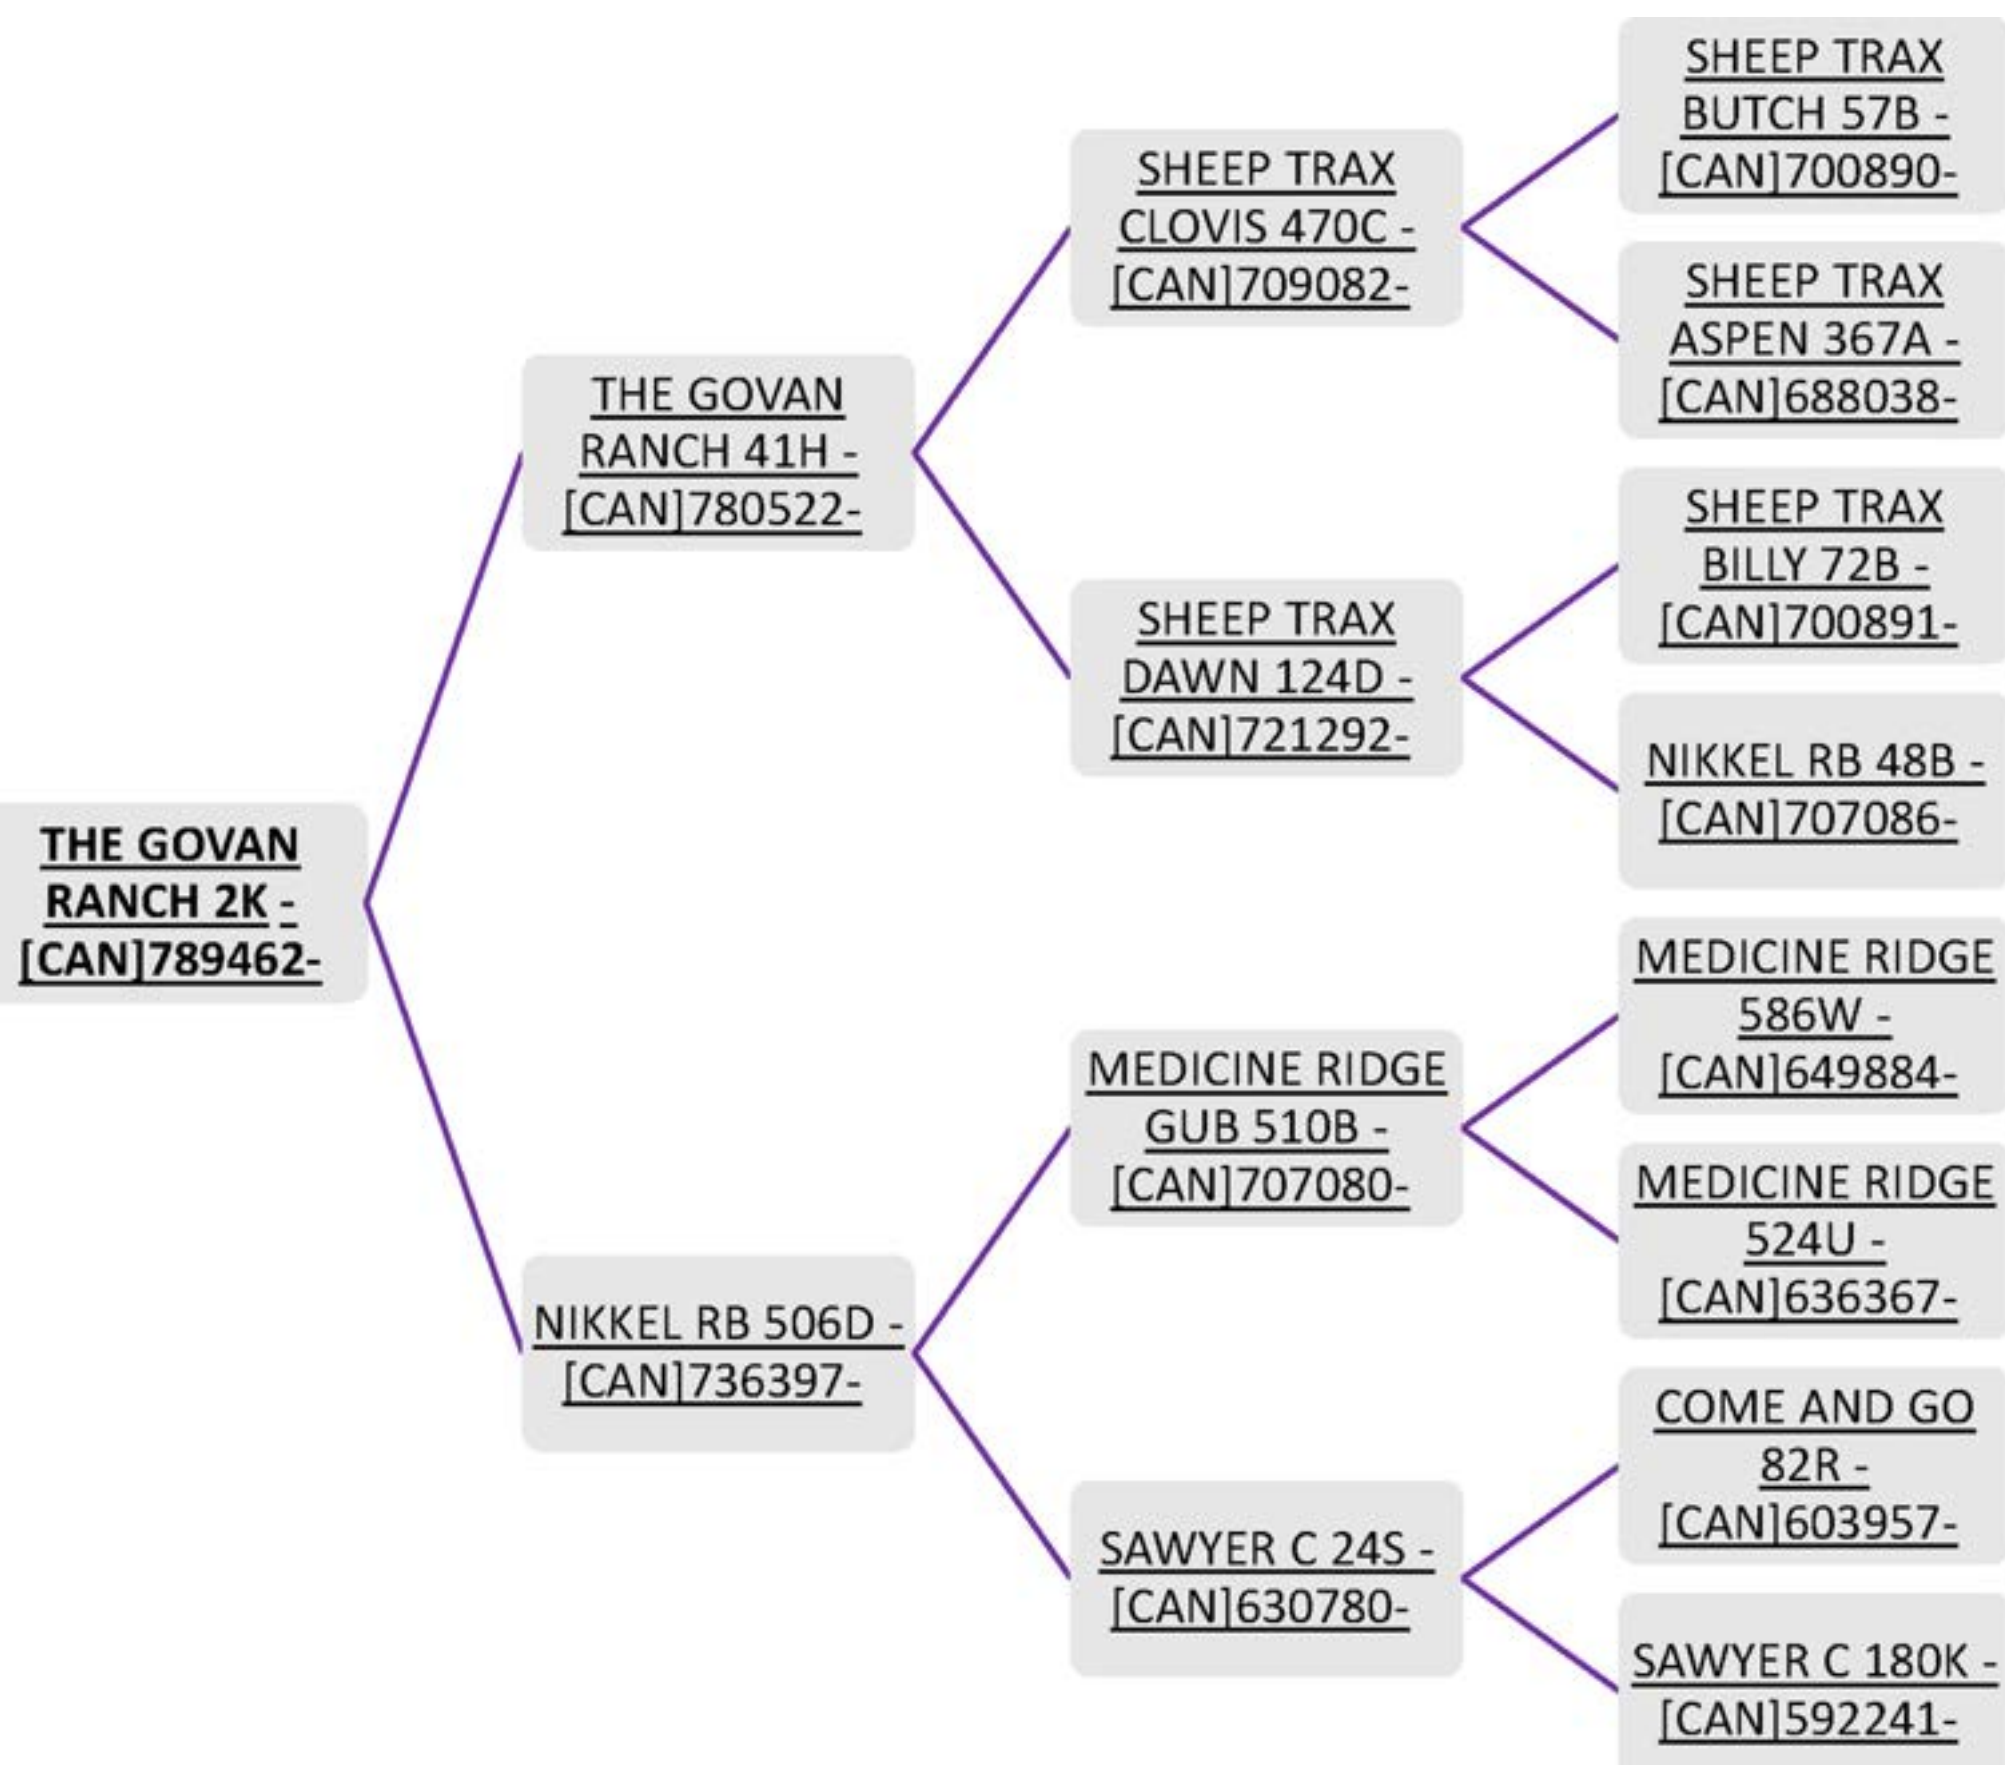

LOT 22

THE GOVAN RANCH 2K

Ewe Lamb * Twin * January 20, 2022

**Breed: Canadian
Arcott**

**Consigned
By:
The Govan
Ranch**