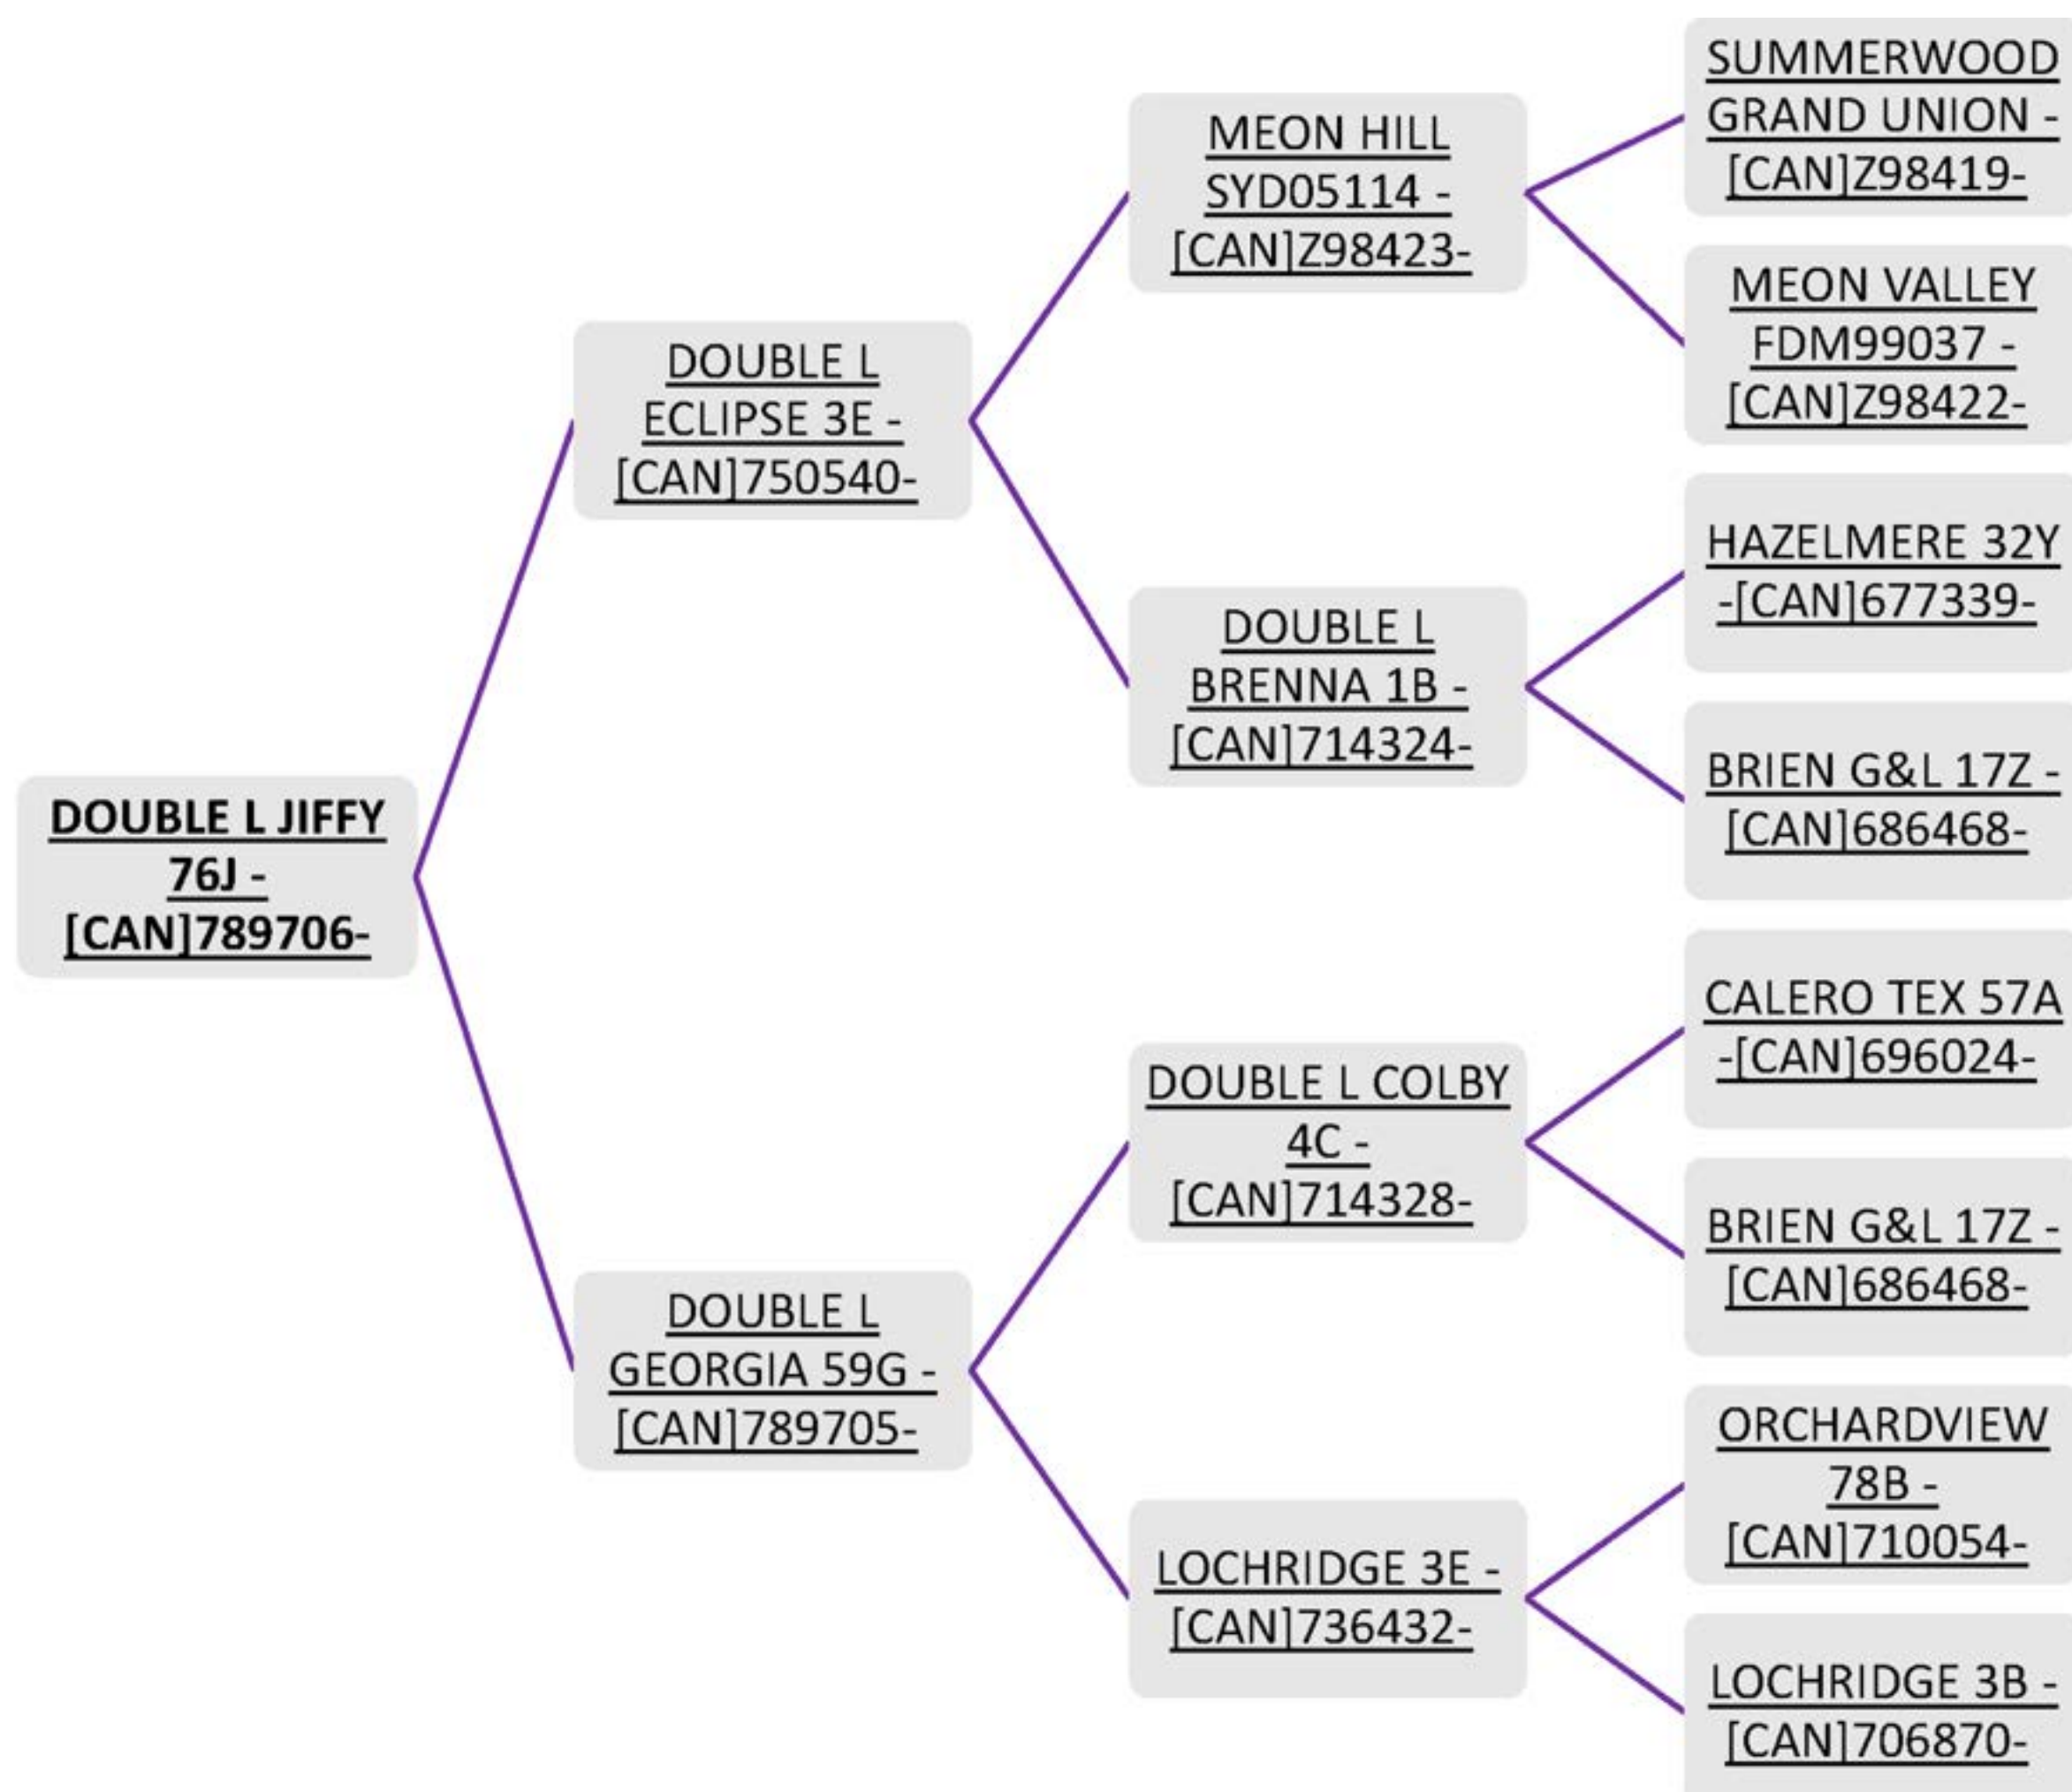

LOT 2

DOUBLE L JEMIMA 130J

Yearling Ewe * Twin * March 5, 2021

**Breed: North
Country Cheviot**

Consigned

By:

Double L

LOT 3 DOUBLE L JUMPIN JANE 82J

Yearling Ewe * Twin * February 26, 2021

Consigned

Breed: North
Country Cheviot

By:
Double L
Farms

LOT 4

DOUBLE L JIFFY 76J

Yearling Ewe * Single * February 26, 2021

Consigned

By:

Double L

Farms

Breed: Texel

LOT 5

SANDY HILL KARA 1K

Ewe Lamb * Twin * January 8, 2022

Kara is AARR from an MV
Negative Flock