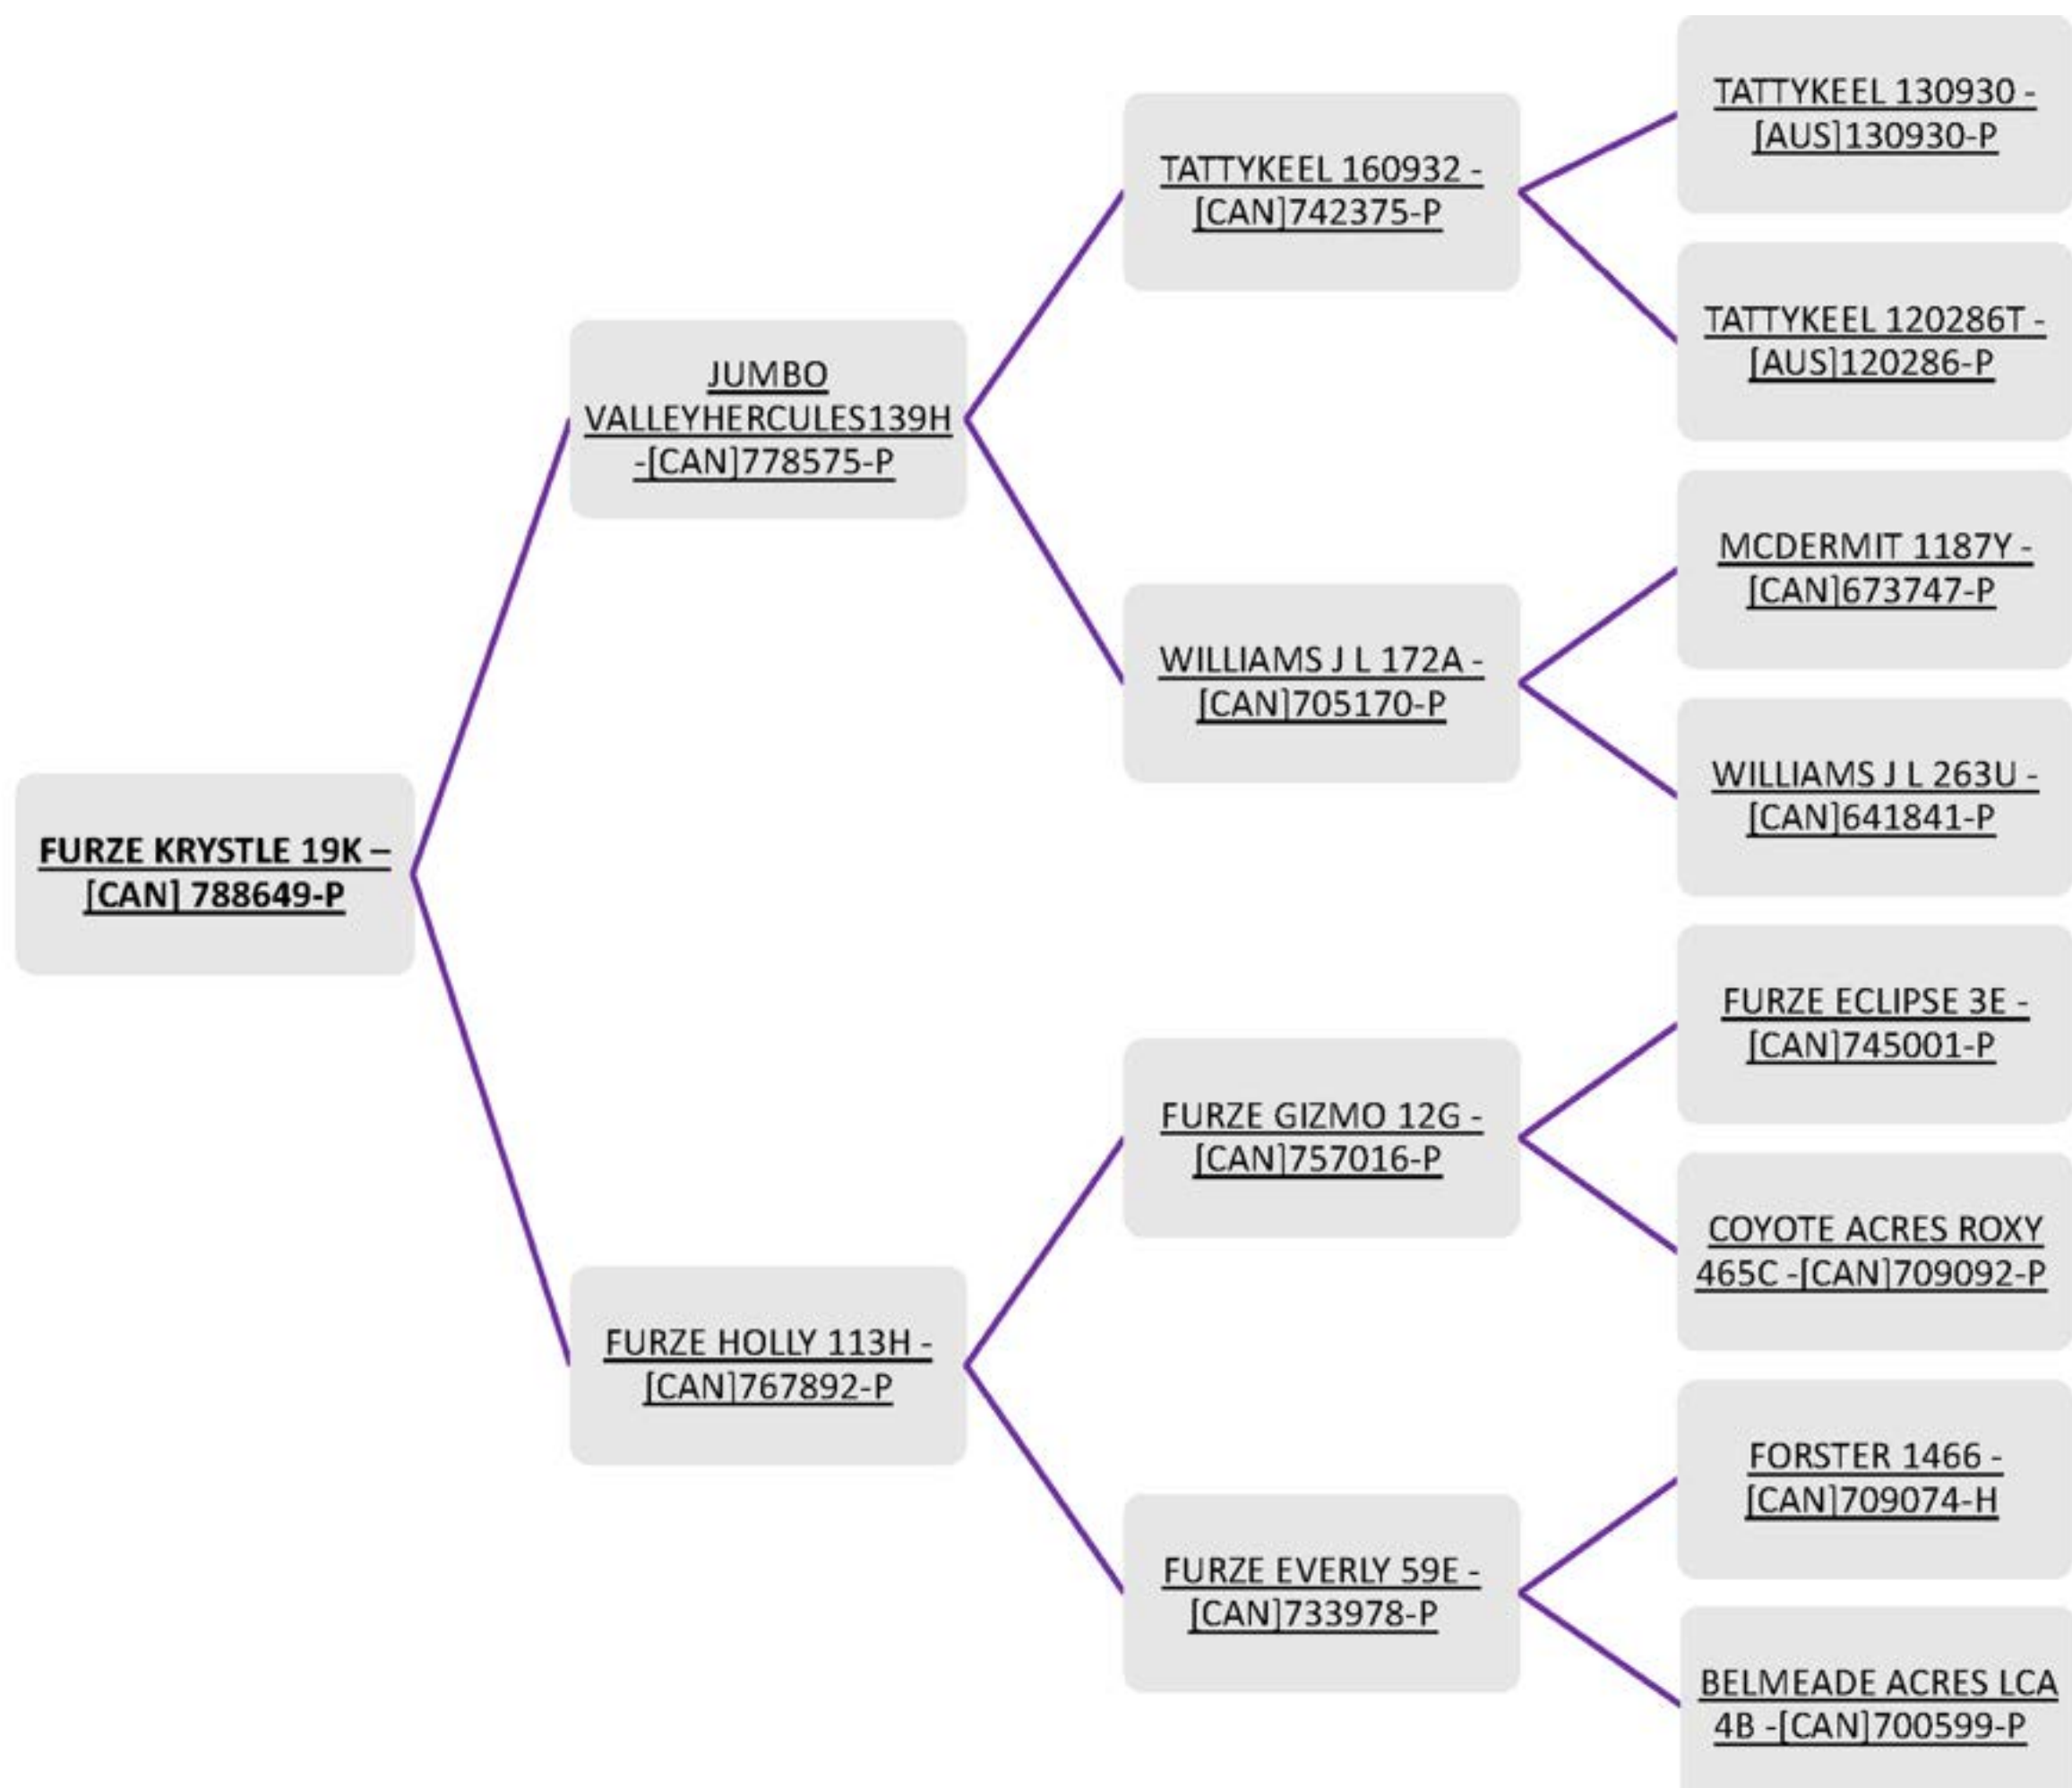

LOT 7

BUSCHOLL 7K

Ewe Lamb * Twin * January 10, 2022

**Breed: North
Country Cheviot**

Twin to ewe lamb being kept
as a replacement.

**Consigned
By:
Chrissy
Buscholl**

LOT 8

THE GOVAN RANCH 55K