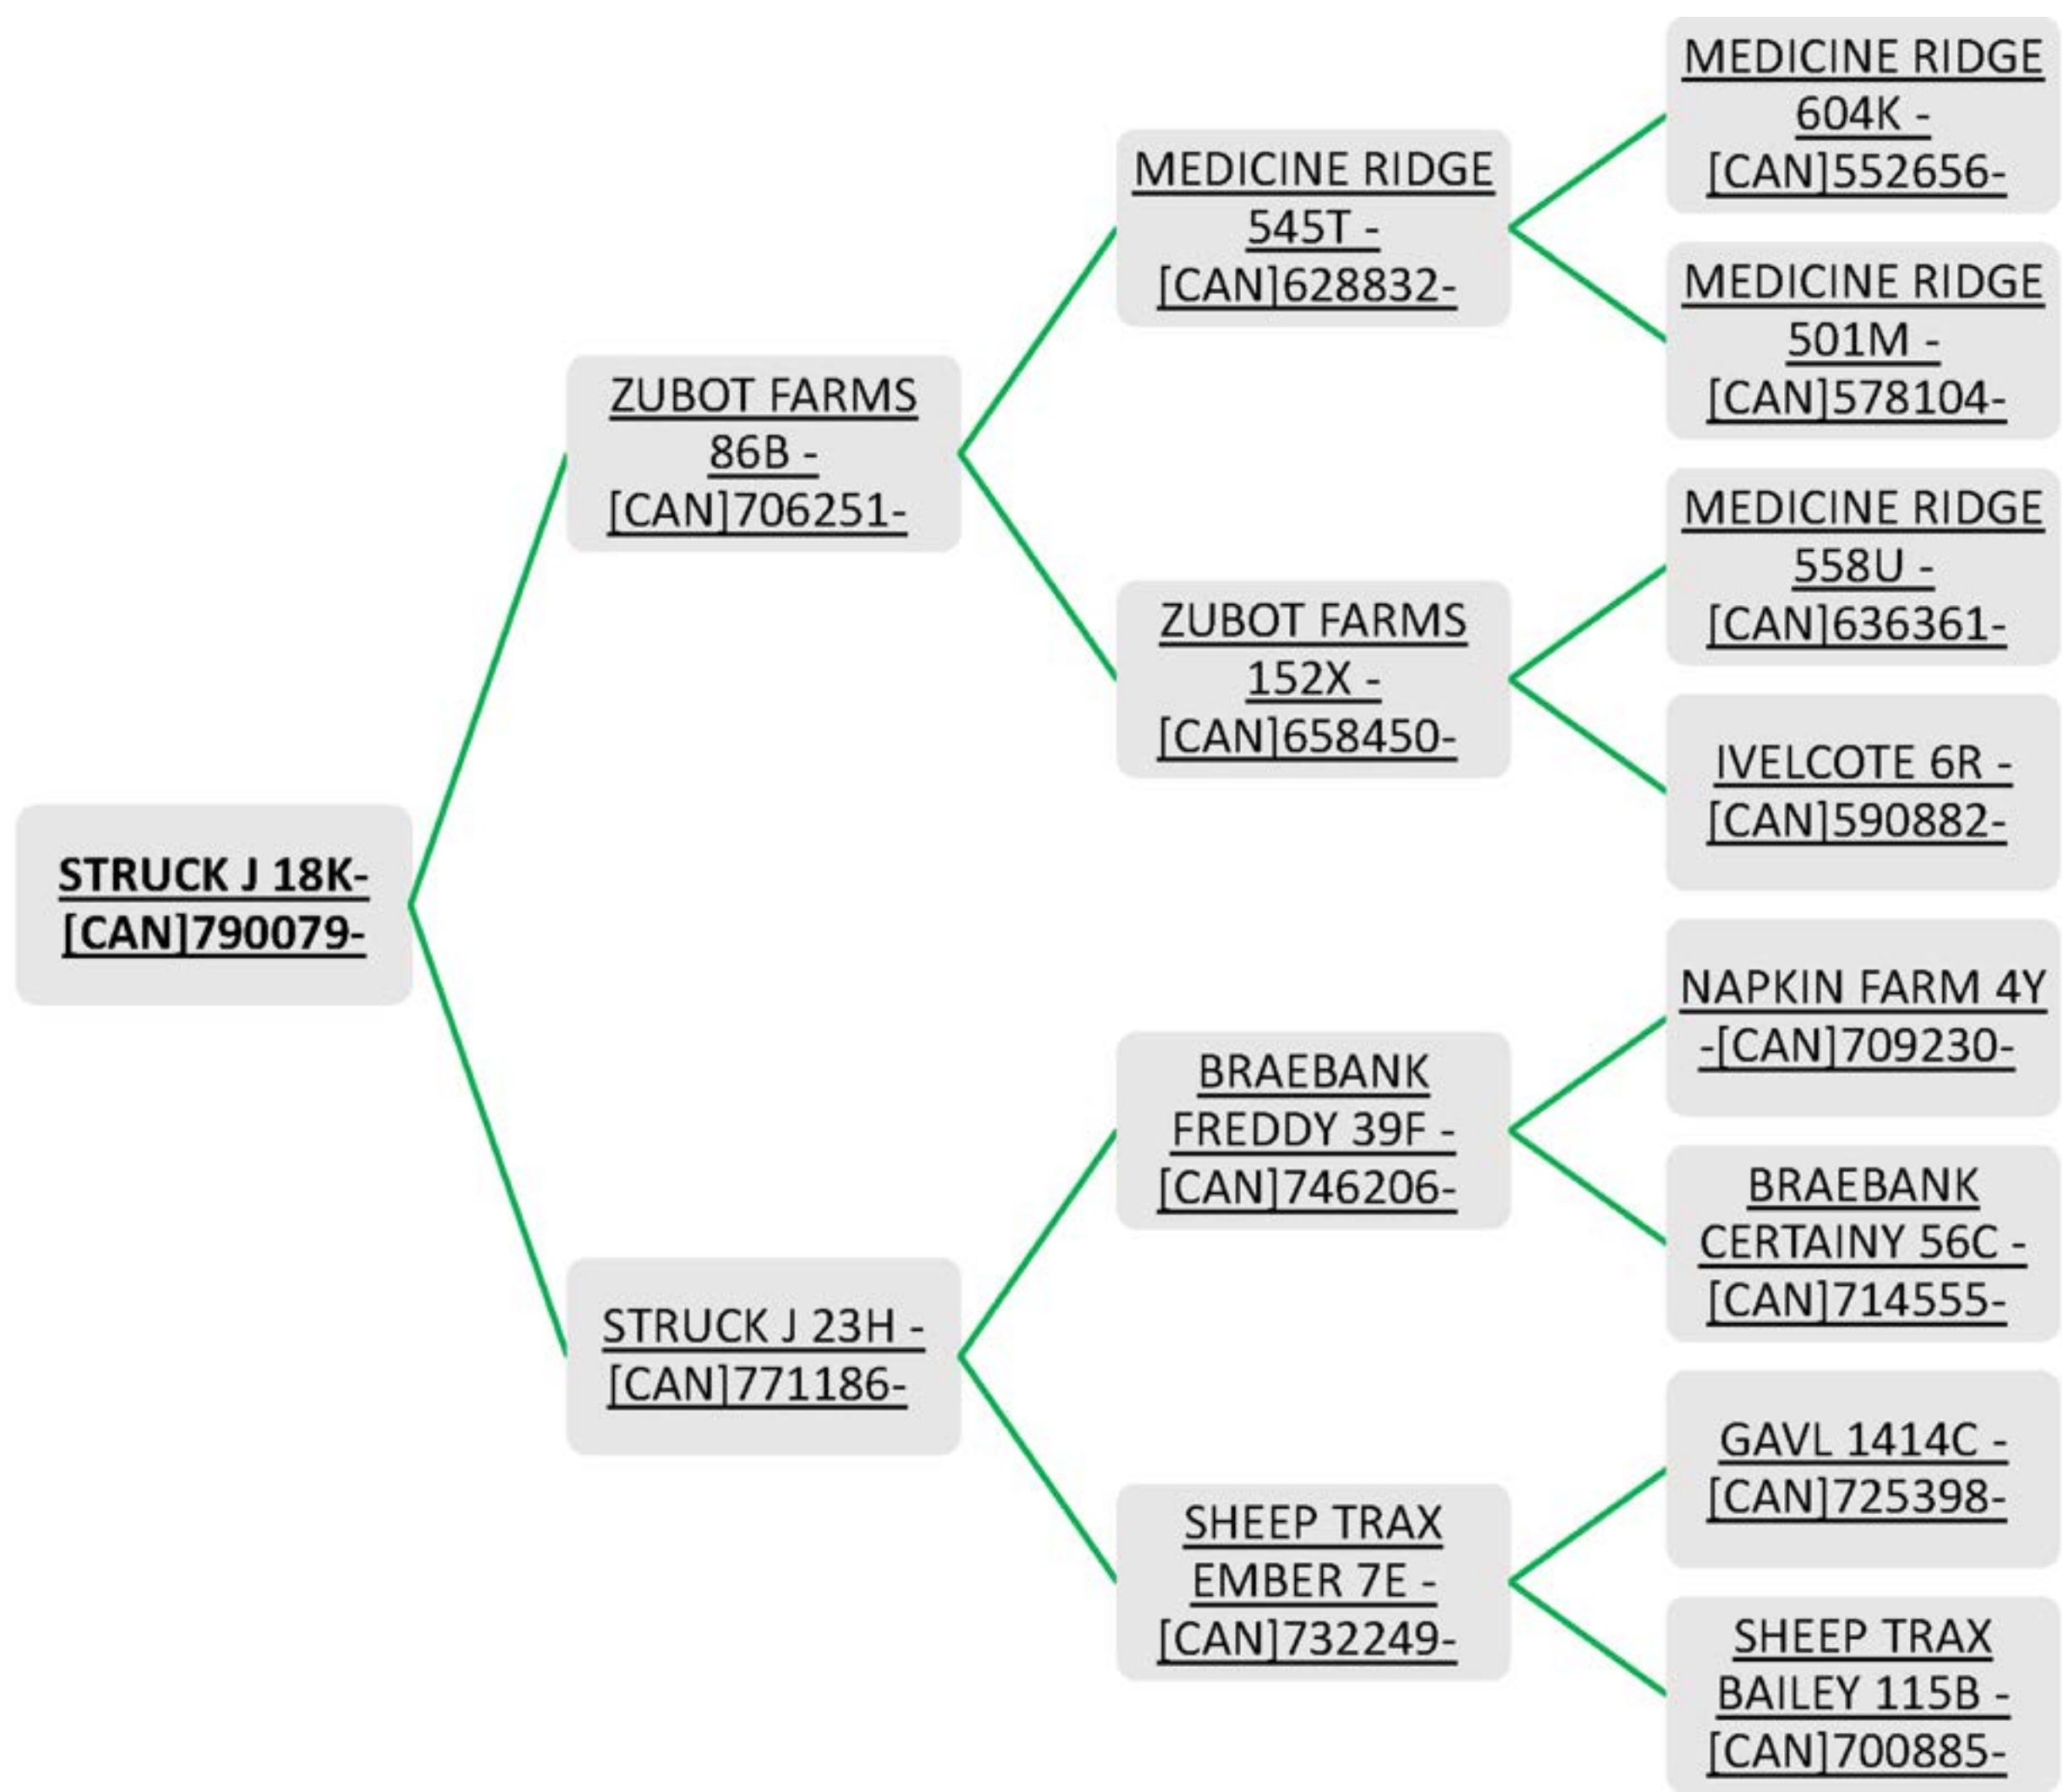

LOT 39

STRUCK J 18K

Ram Lamb * Single * January 18, 2022

Consigned

By:

Struck

Farm

**Breed: Canadian
Arcott**