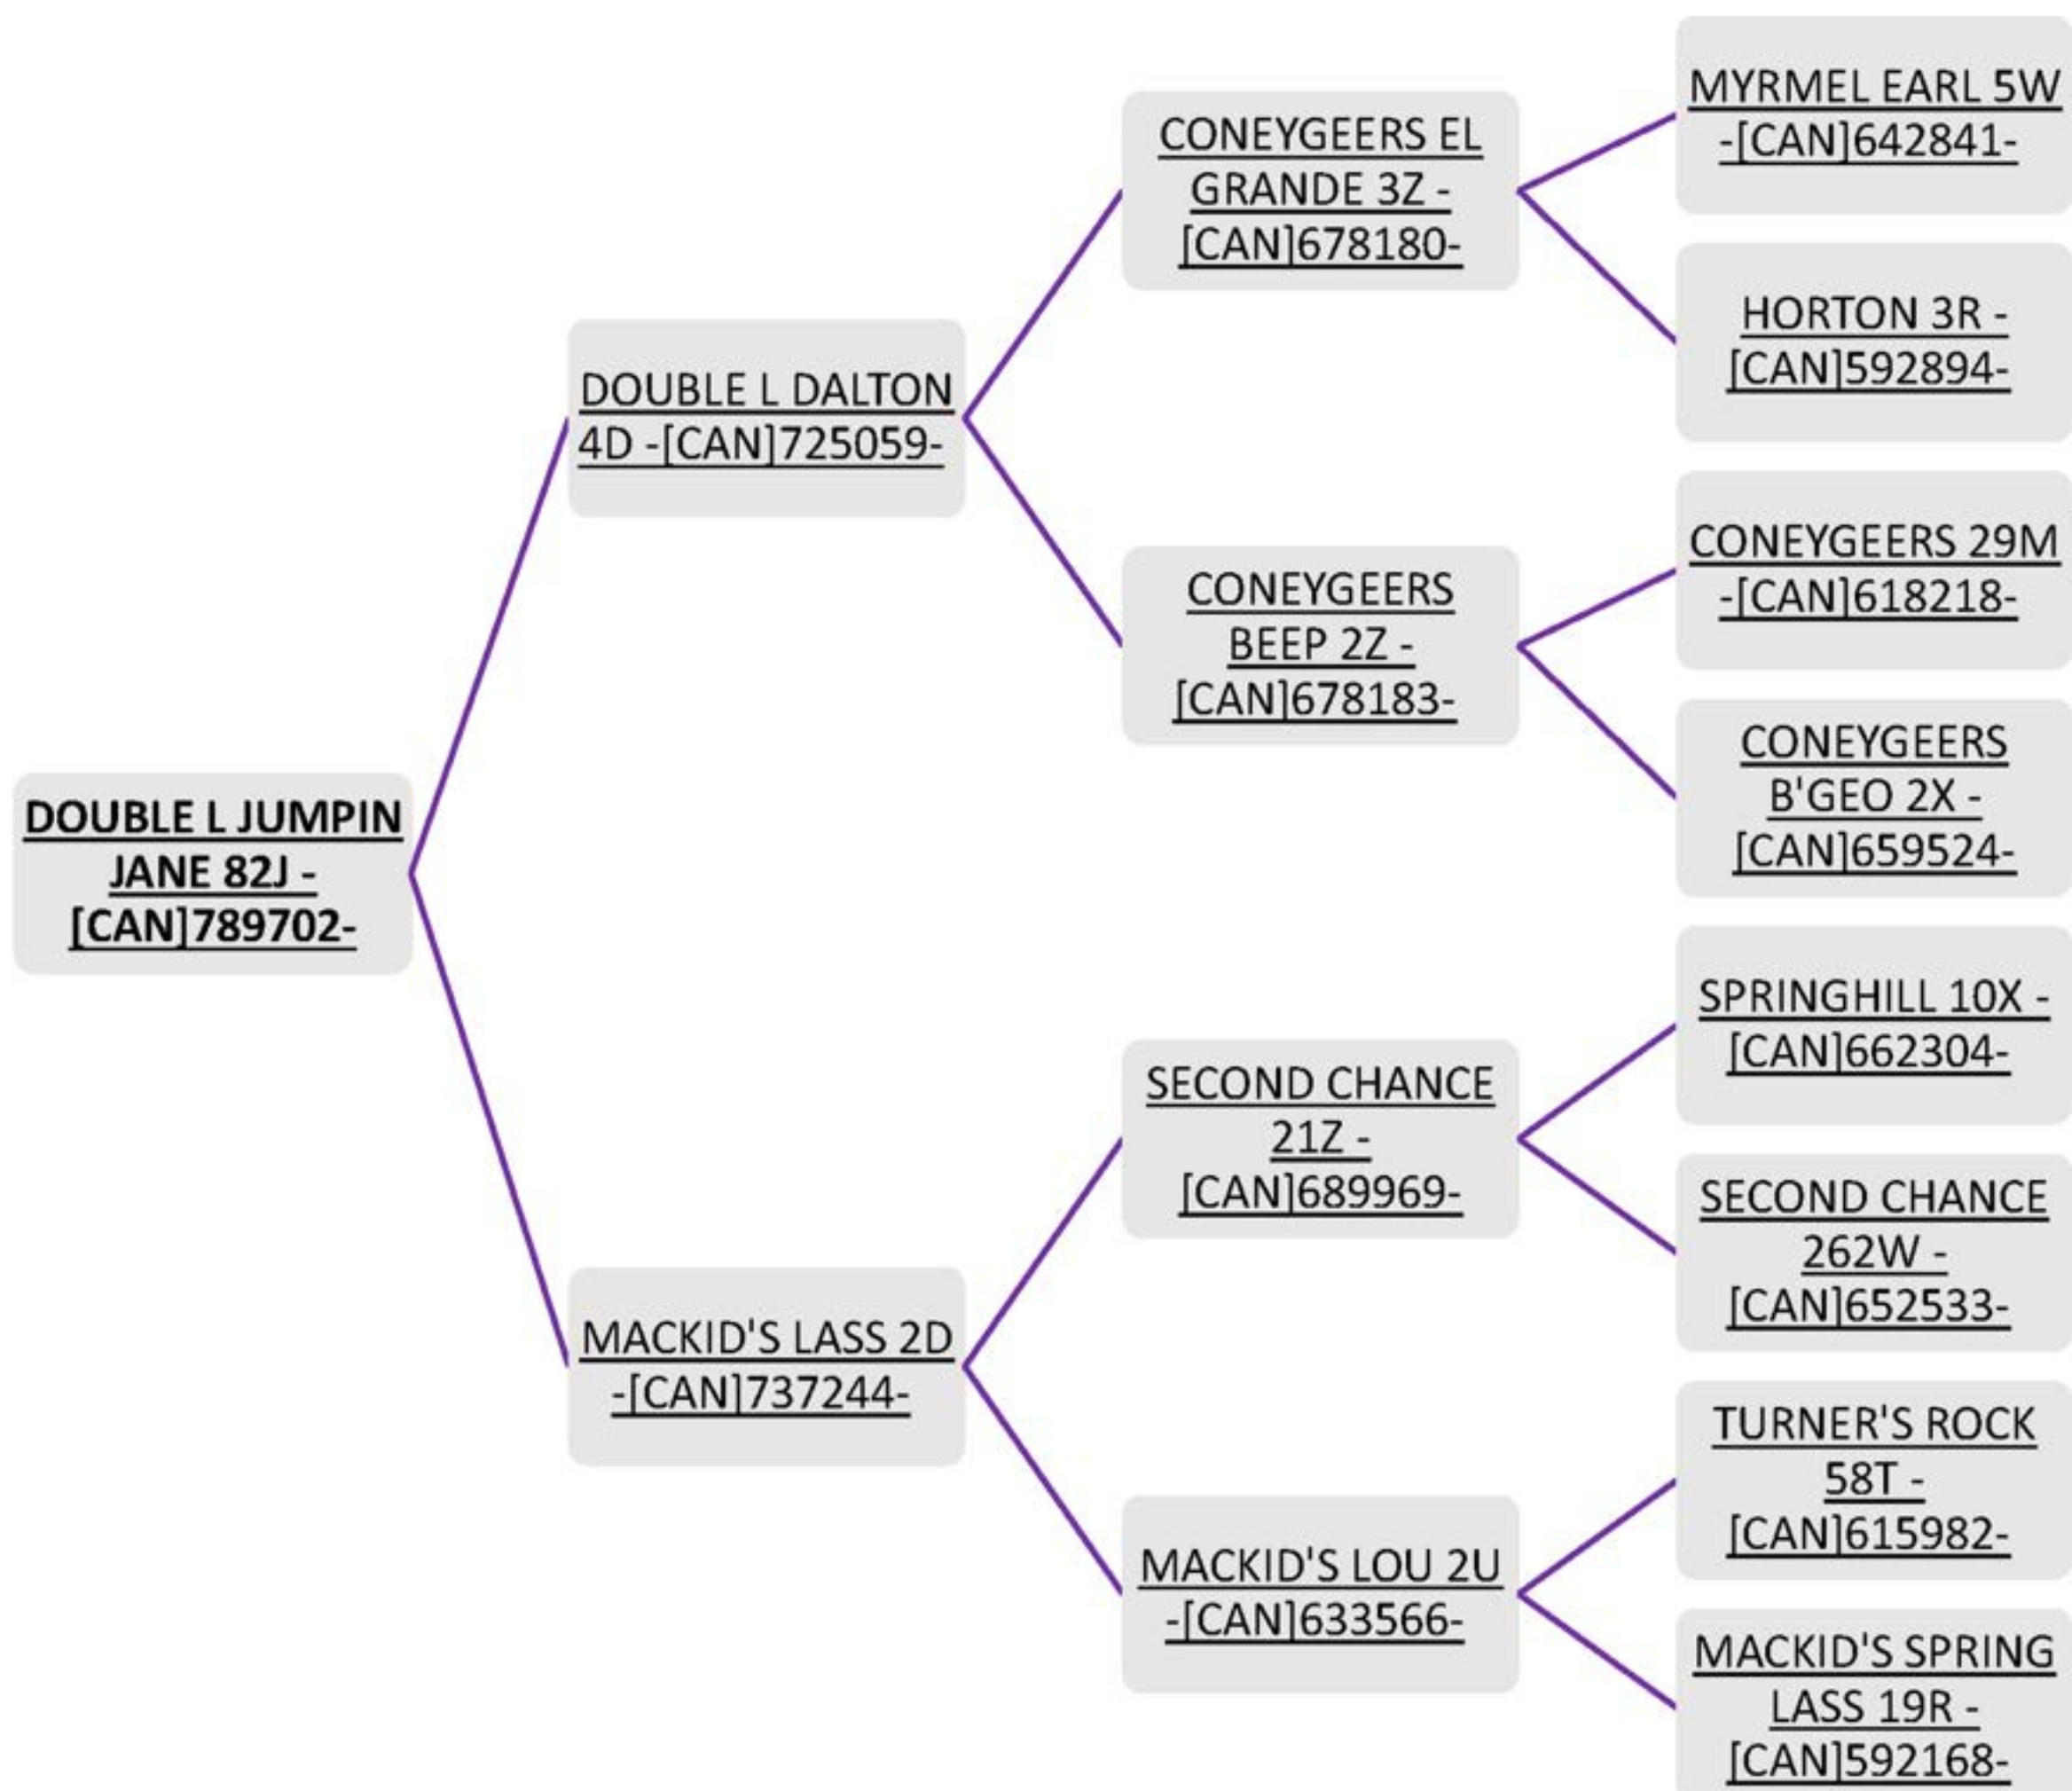

LOT 2

DOUBLE L JEMIMA 130J

Yearling Ewe * Twin * March 5, 2021

**Breed: North
Country Cheviot**

Consigned

By:

Double L

LOT 3 DOUBLE L JUMPIN JANE 82J

Yearling Ewe * Twin * February 26, 2021

Consigned

Breed: North
Country Cheviot

By:
Double L
Farms

LOT 4

DOUBLE L JIFFY 76J

Yearling Ewe * Single * February 26, 2021

Consigned