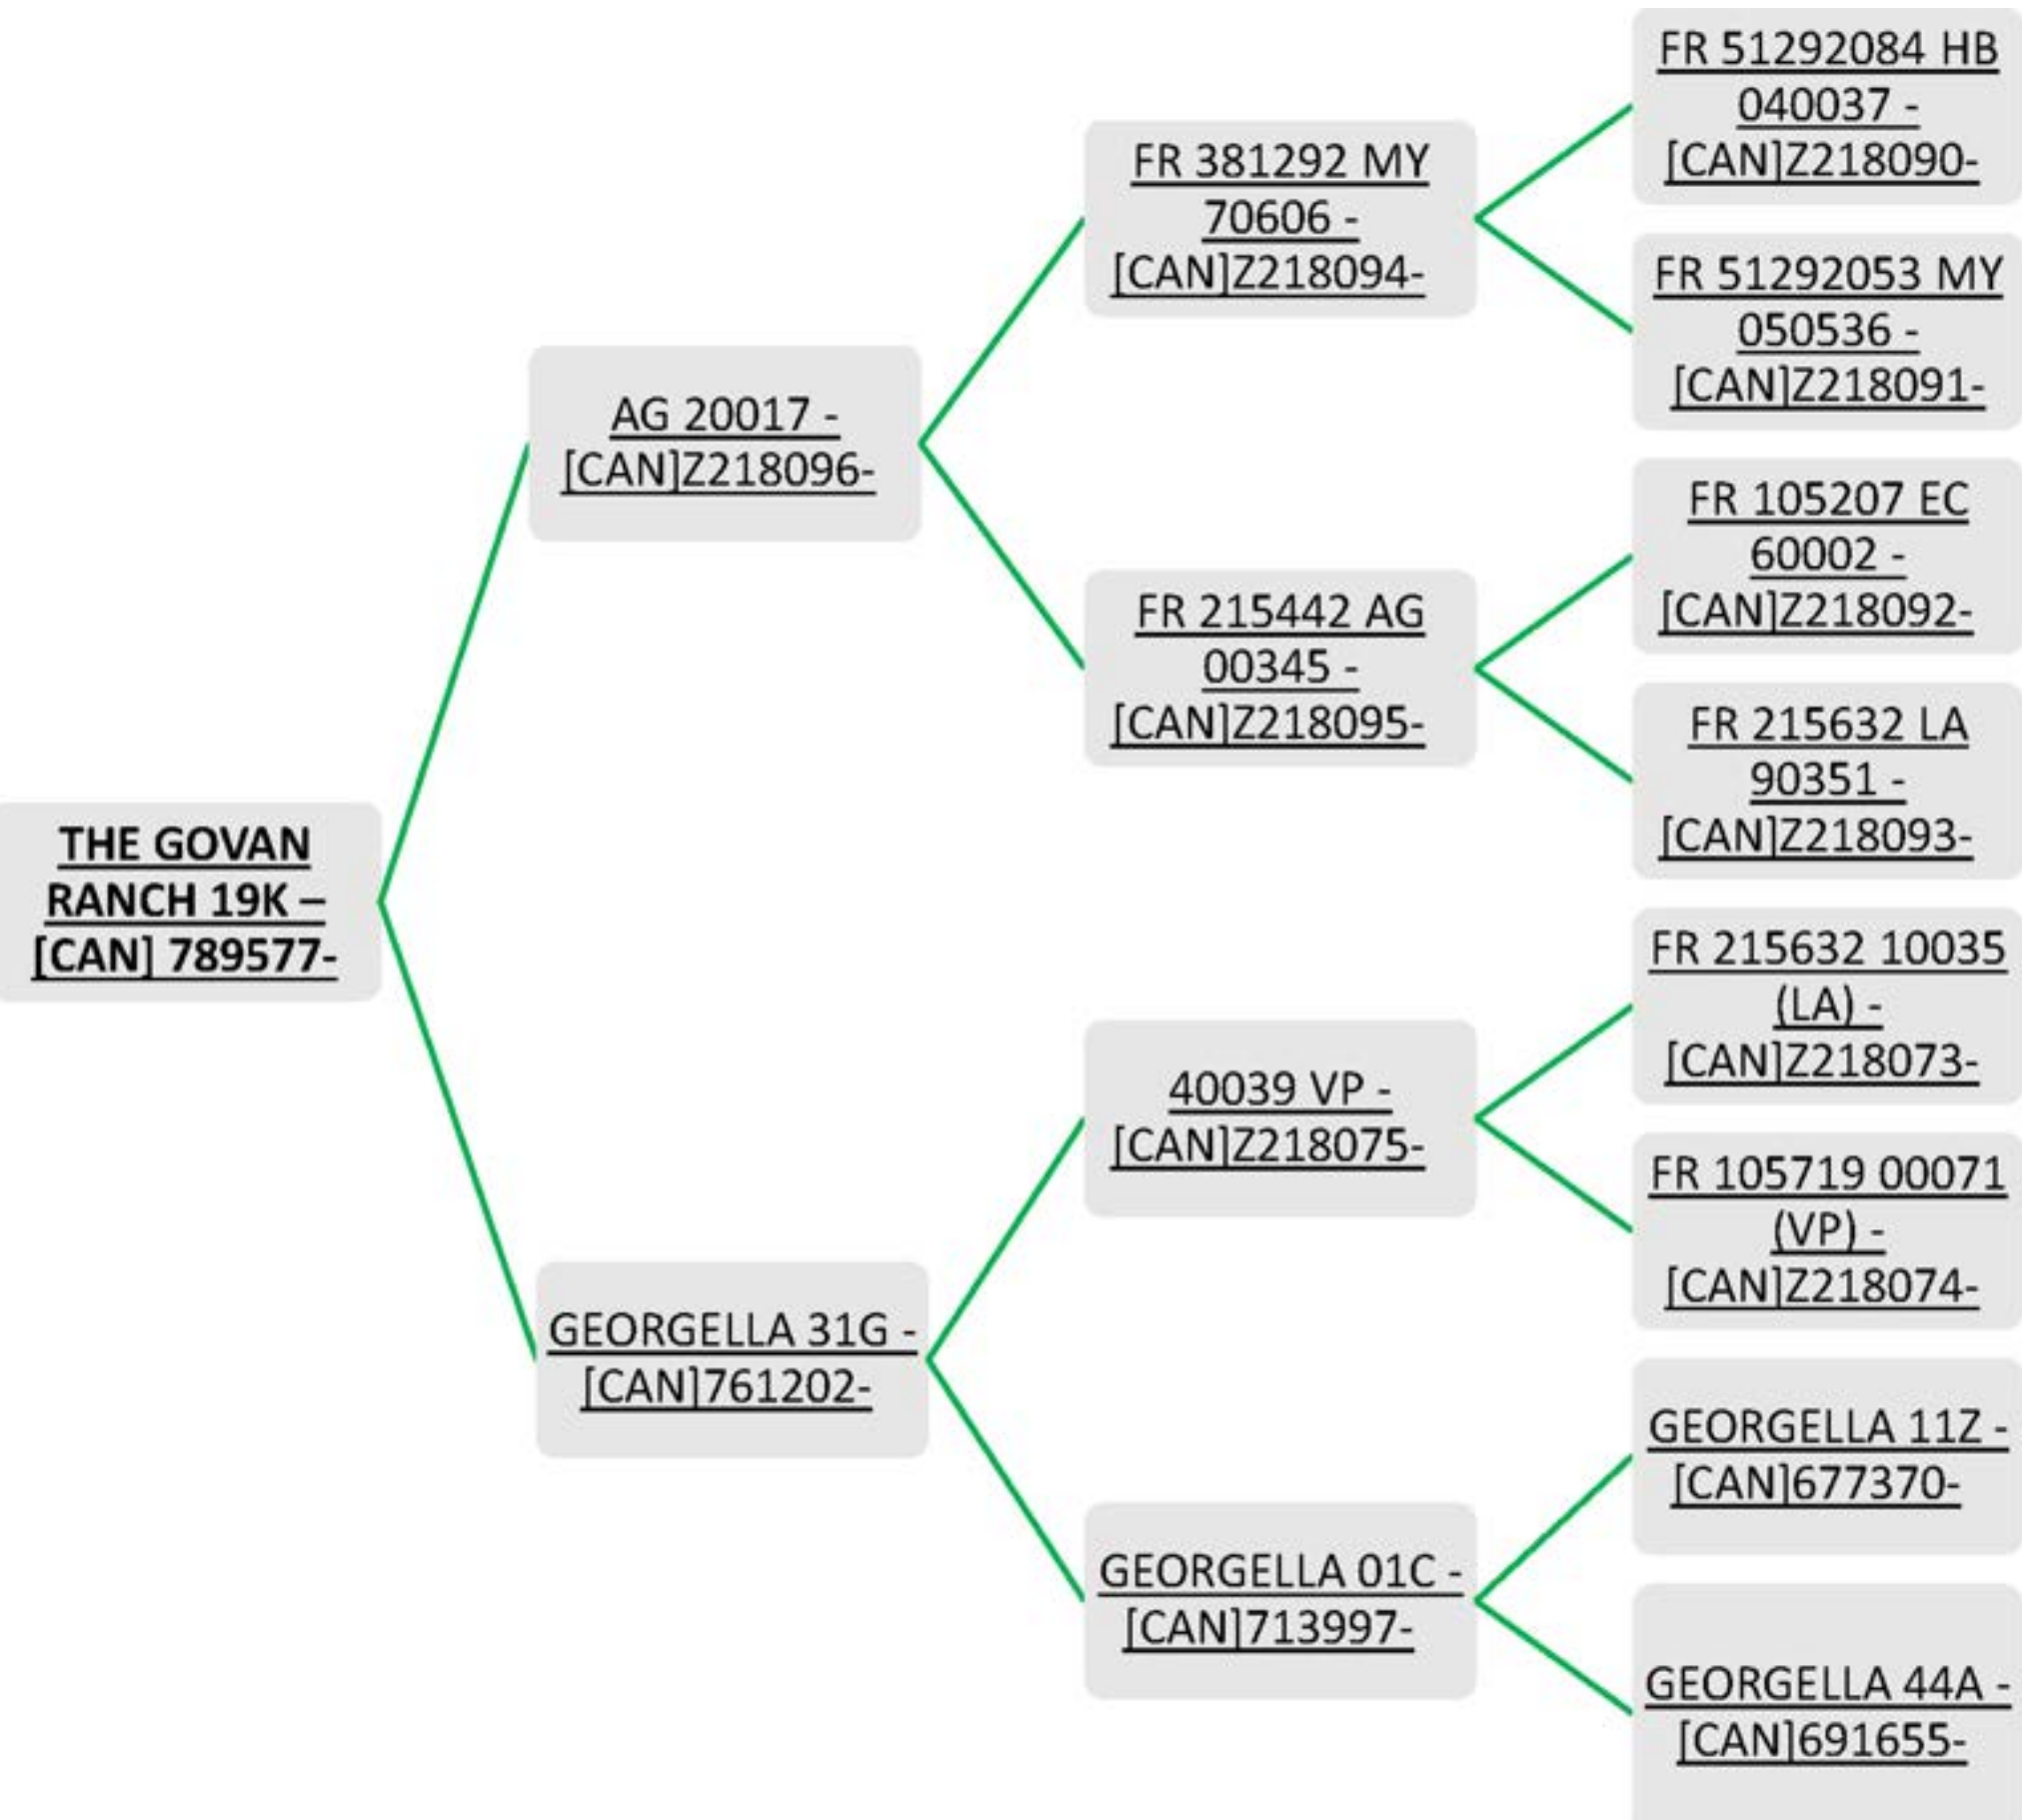

THE GOVAN RANCH 26K

Ram Lamb * Twin * February 22, 2022

Breed: Ile de France

**Consigned
By:
The Govan
Ranch**

LOT 18

THE GOVAN RANCH 19K

Ram Lamb * Twin * February 19, 2022

Breed: Ile de France

**Consigned
By:
The Govan
Ranch**

LOT 19

HAYNESTOCK JALAPENO 75J

Yearling Ewe * Twin * January 11, 2021

Haynestock Jalapeno 75J - A beautiful twin ewe born in 2021 - she is long, deep and very correct. A very well-rounded ewe sired by the 2019 CWA Grand Champion Canadian Arcott ram.