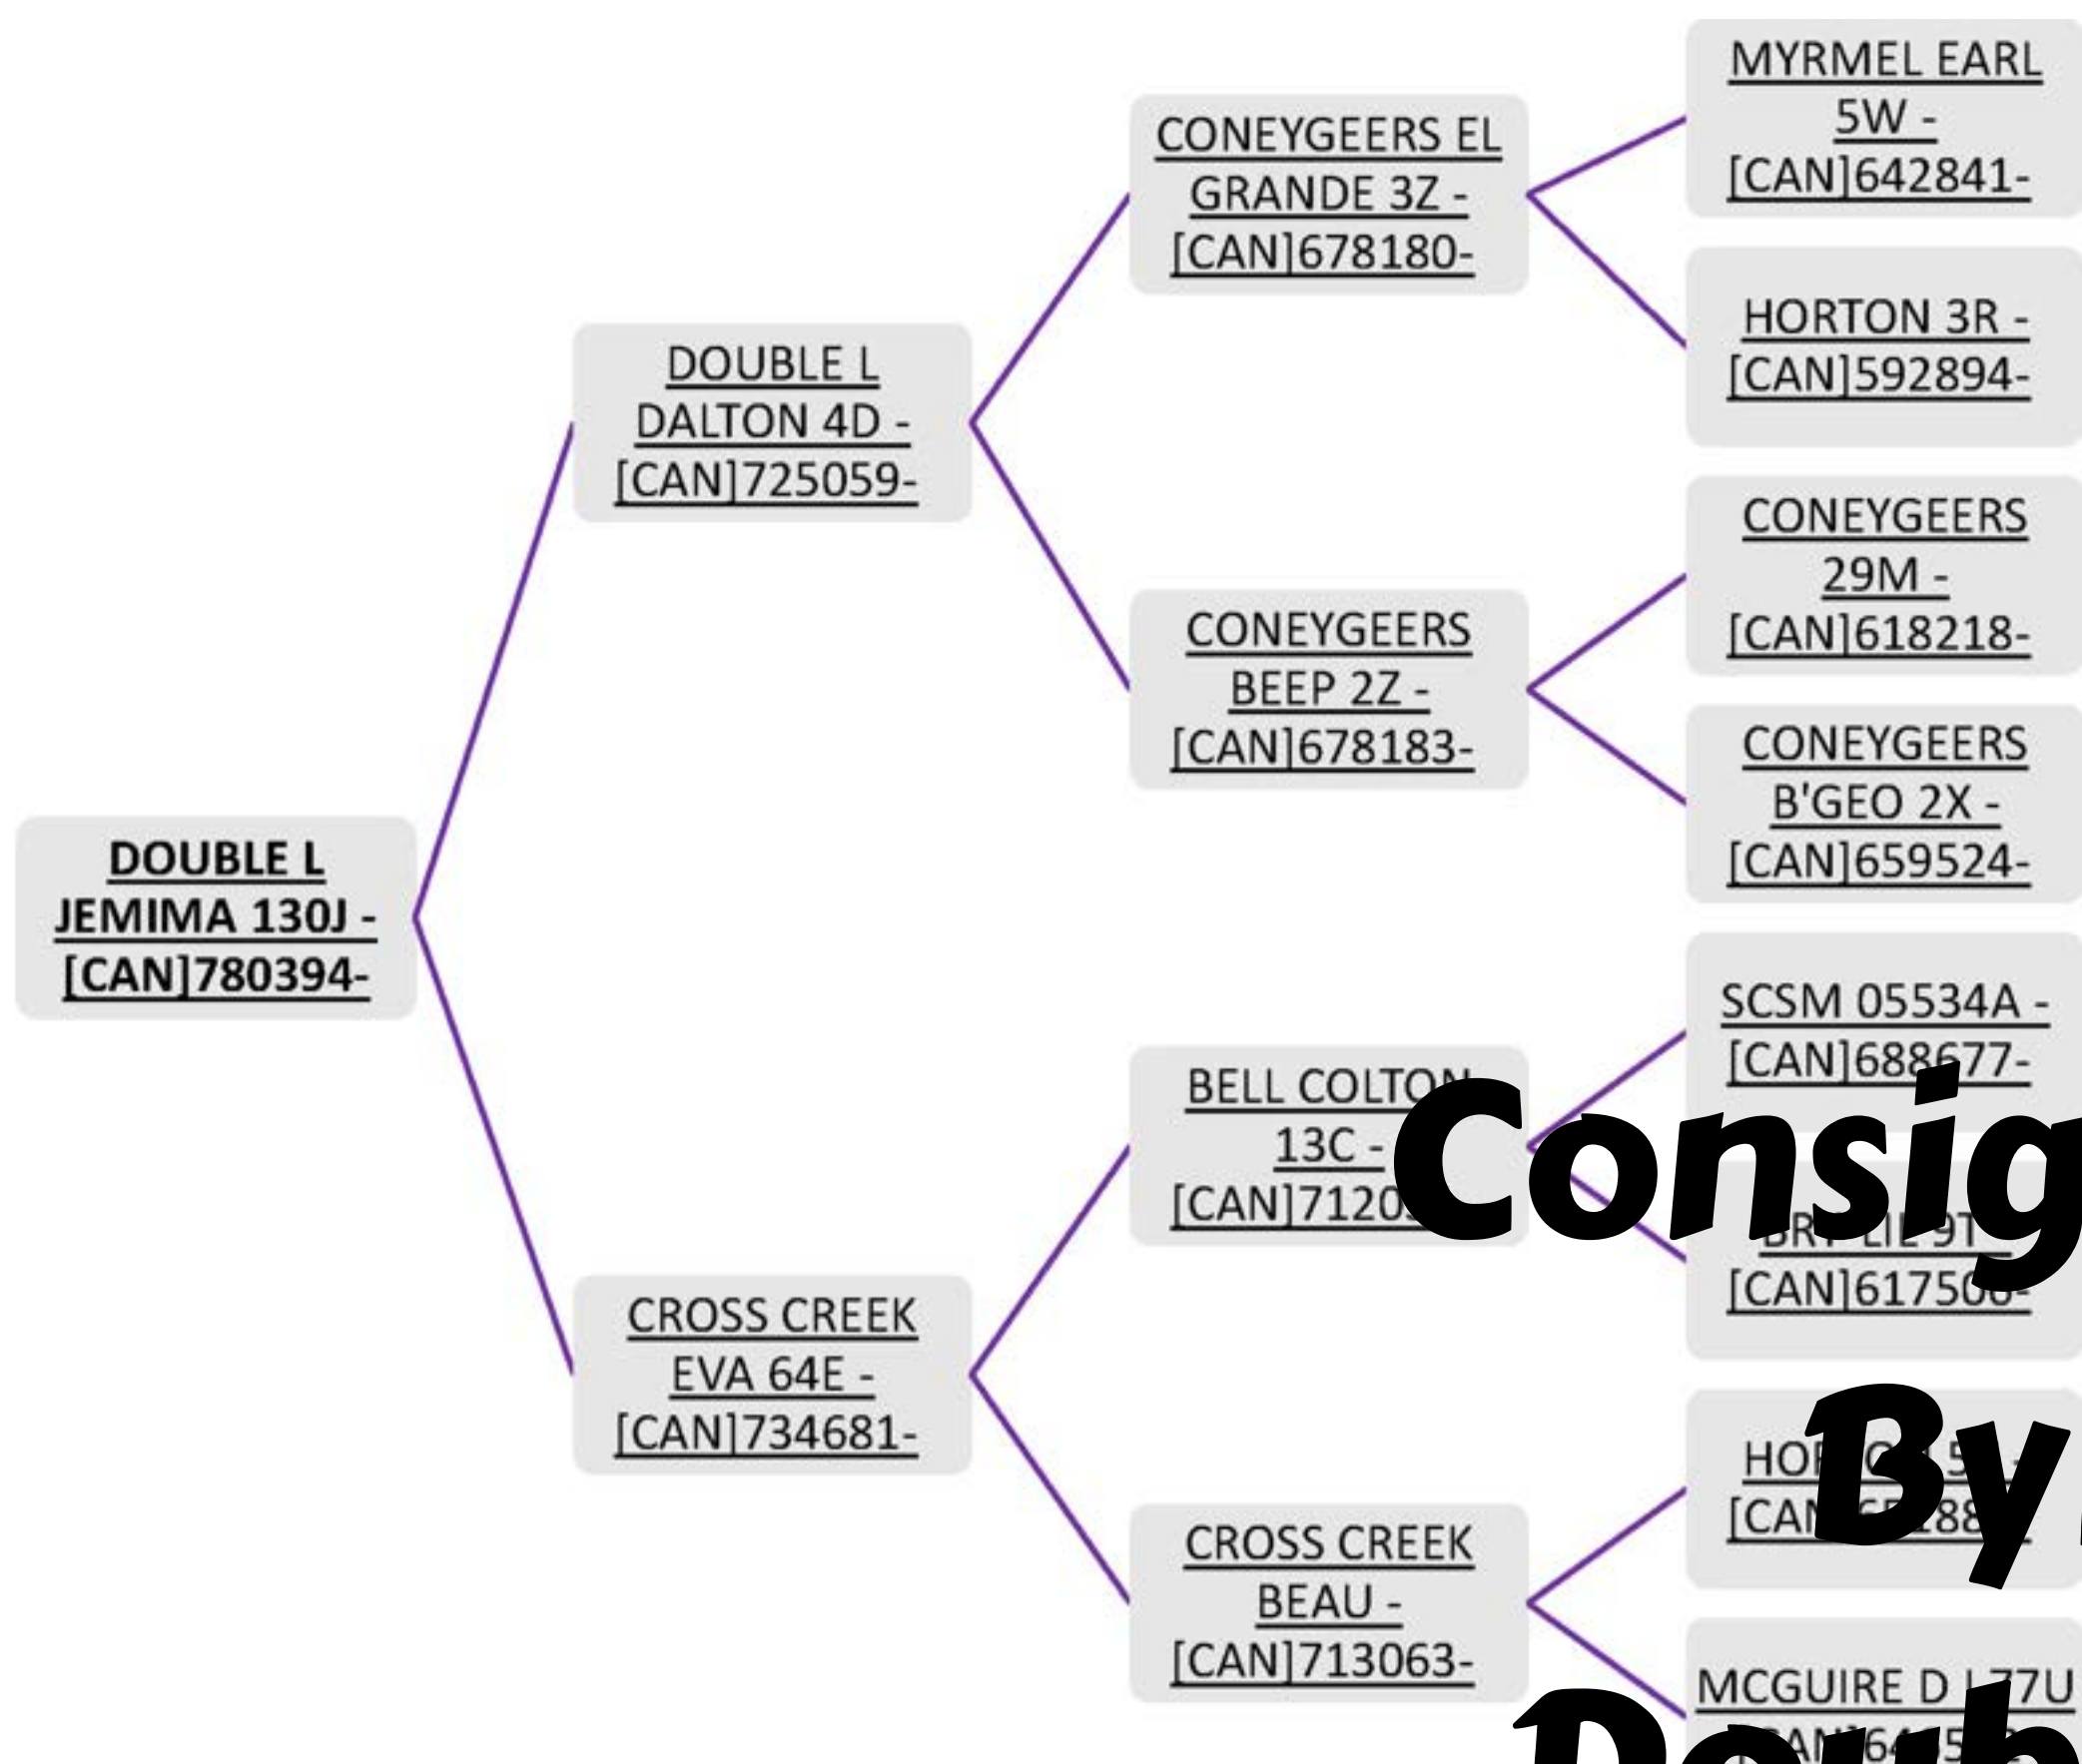

SANDY HILL JAVA 52J

Java is AARR from an MV Negative Flock.

Java is a well-put-together ewe with good length, gigot & capacity.

Breed: Charollais

**Consigned
By:
Sandy Hill
Charollais**

Yearling Ewe * Twin * January 2022

LOT 2

DOUBLE L JEMIMA 130J

Yearling Ewe * Twin * March 5, 2021

**Breed: North
Country Cheviot**

Consigned

By:

Double L

LOT 3 DOUBLE L JUMPIN JANE 82J