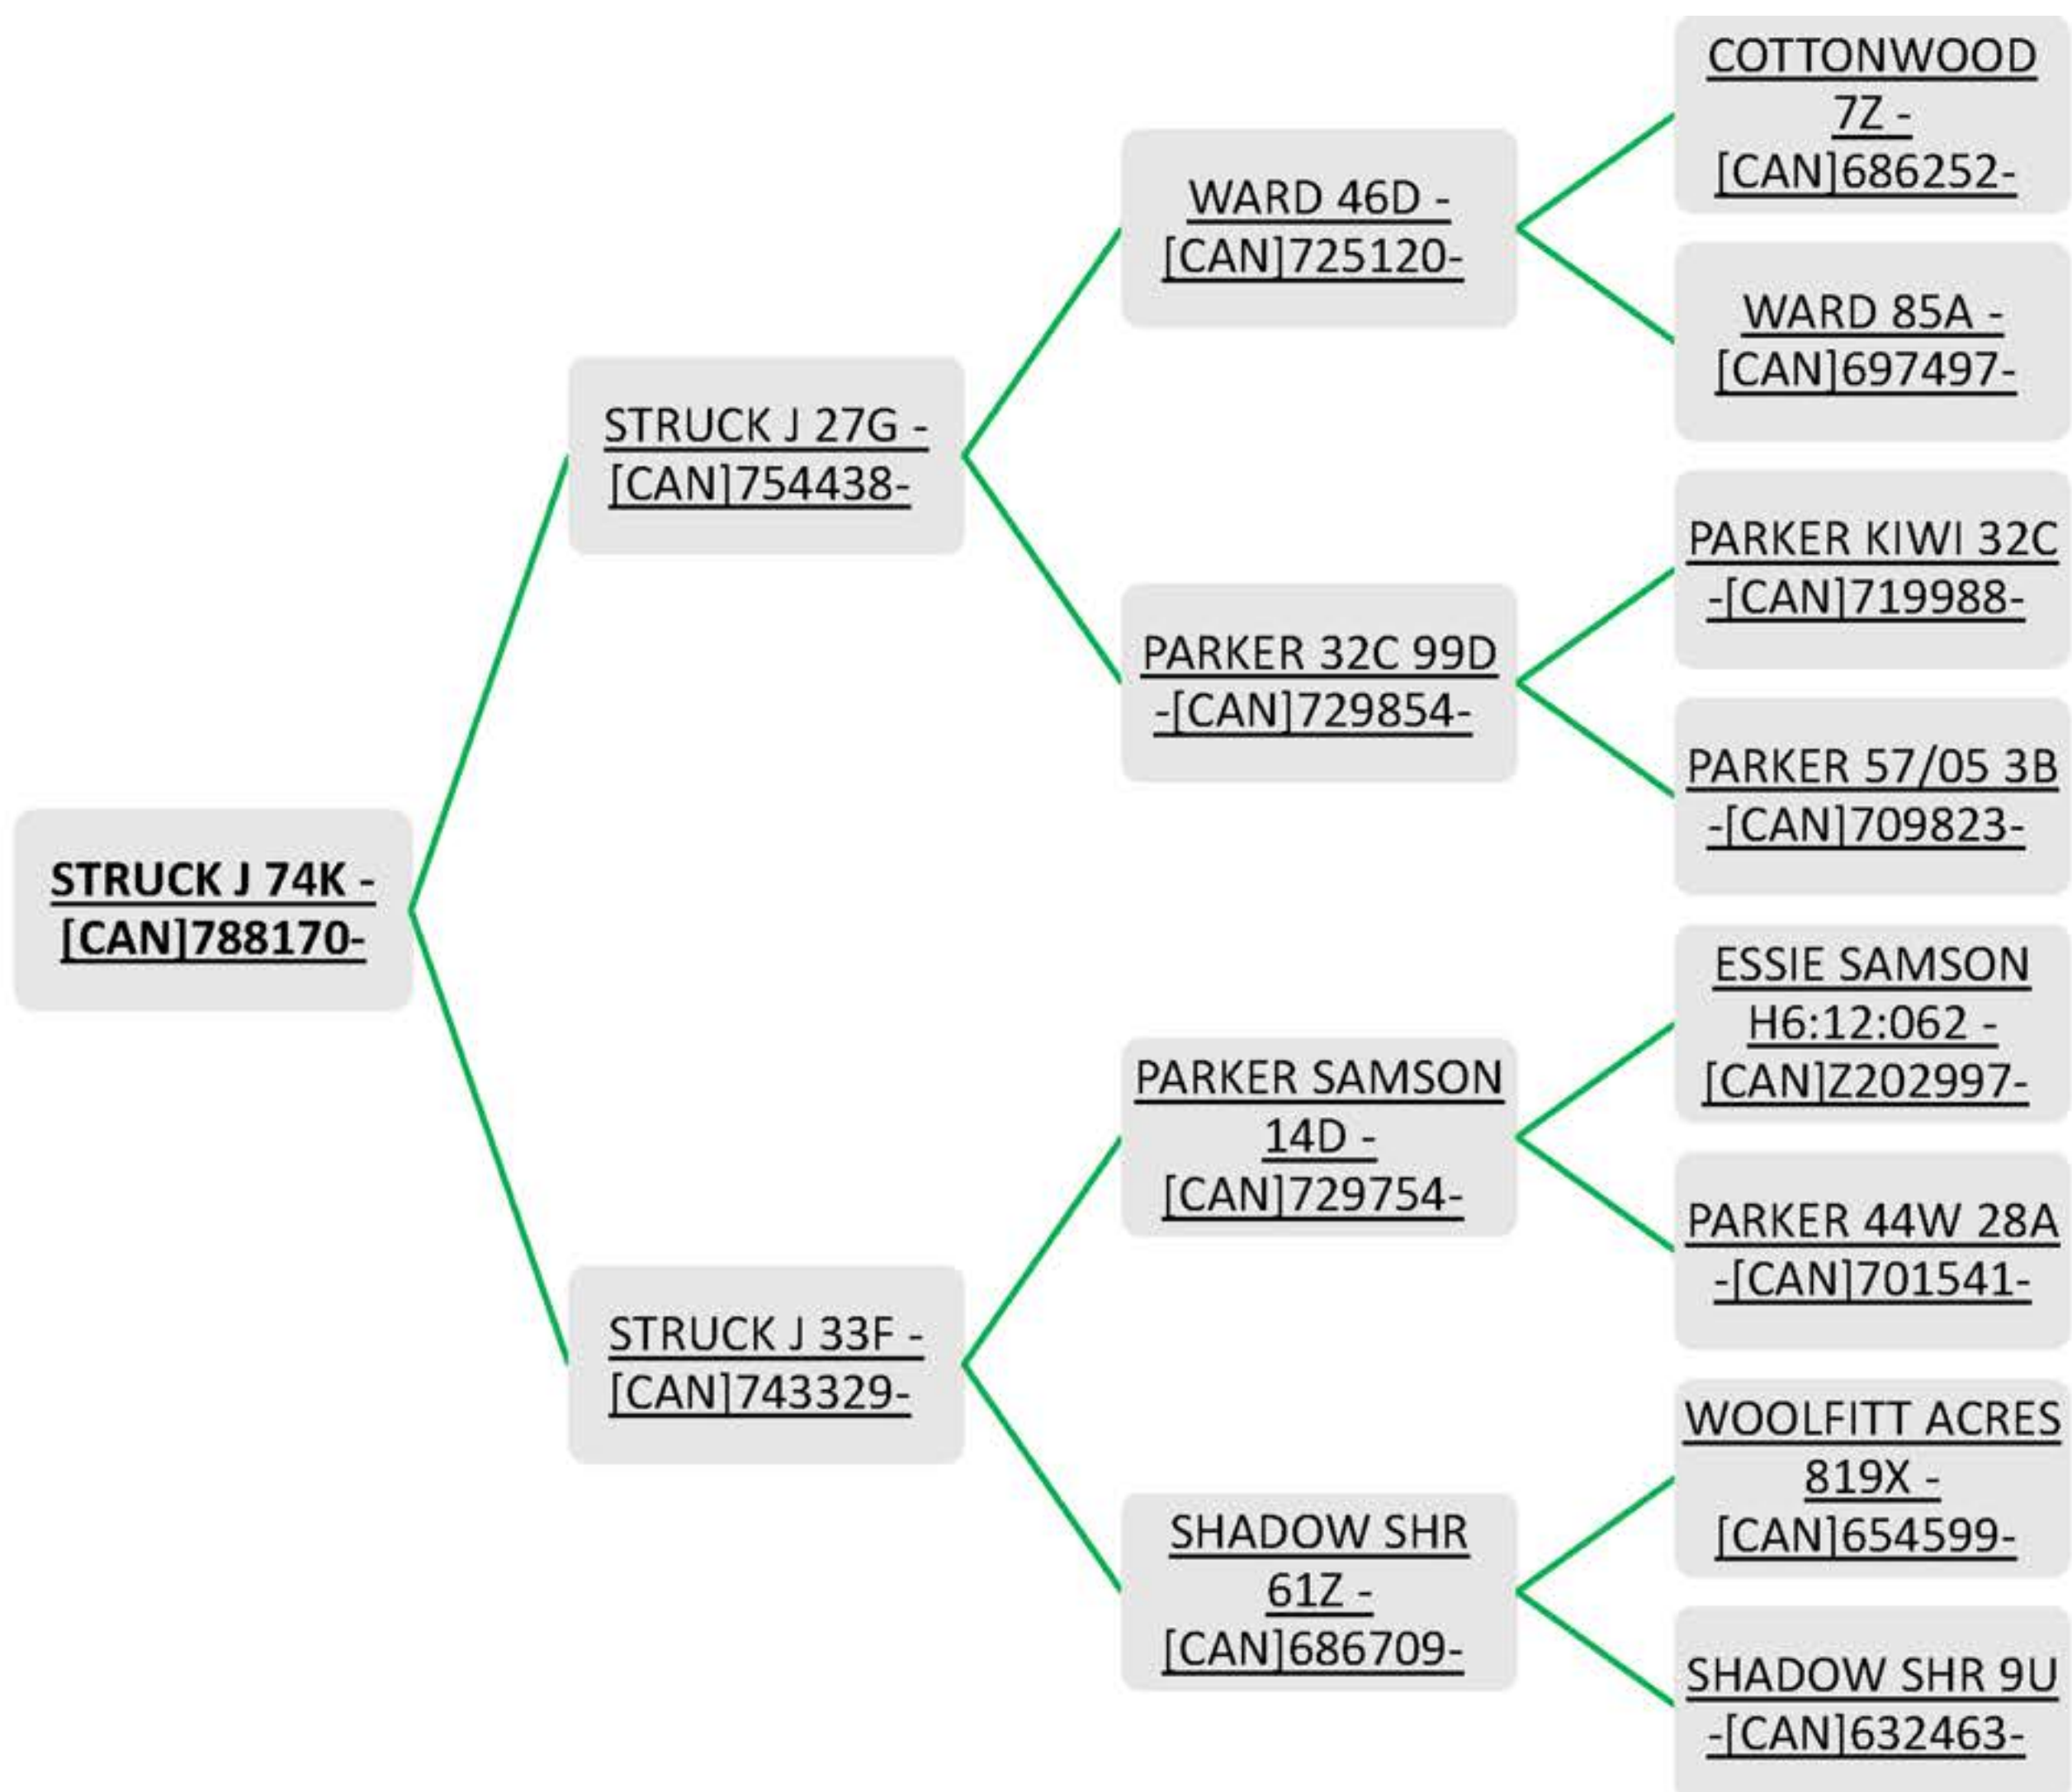

By:

Struck
Farm

LOT 49

STRUCK J 74K

Ram Lamb * Single * January 30, 2022

Breed: Suffolk

Consigned
By:
Struck
Farm

LOT 50