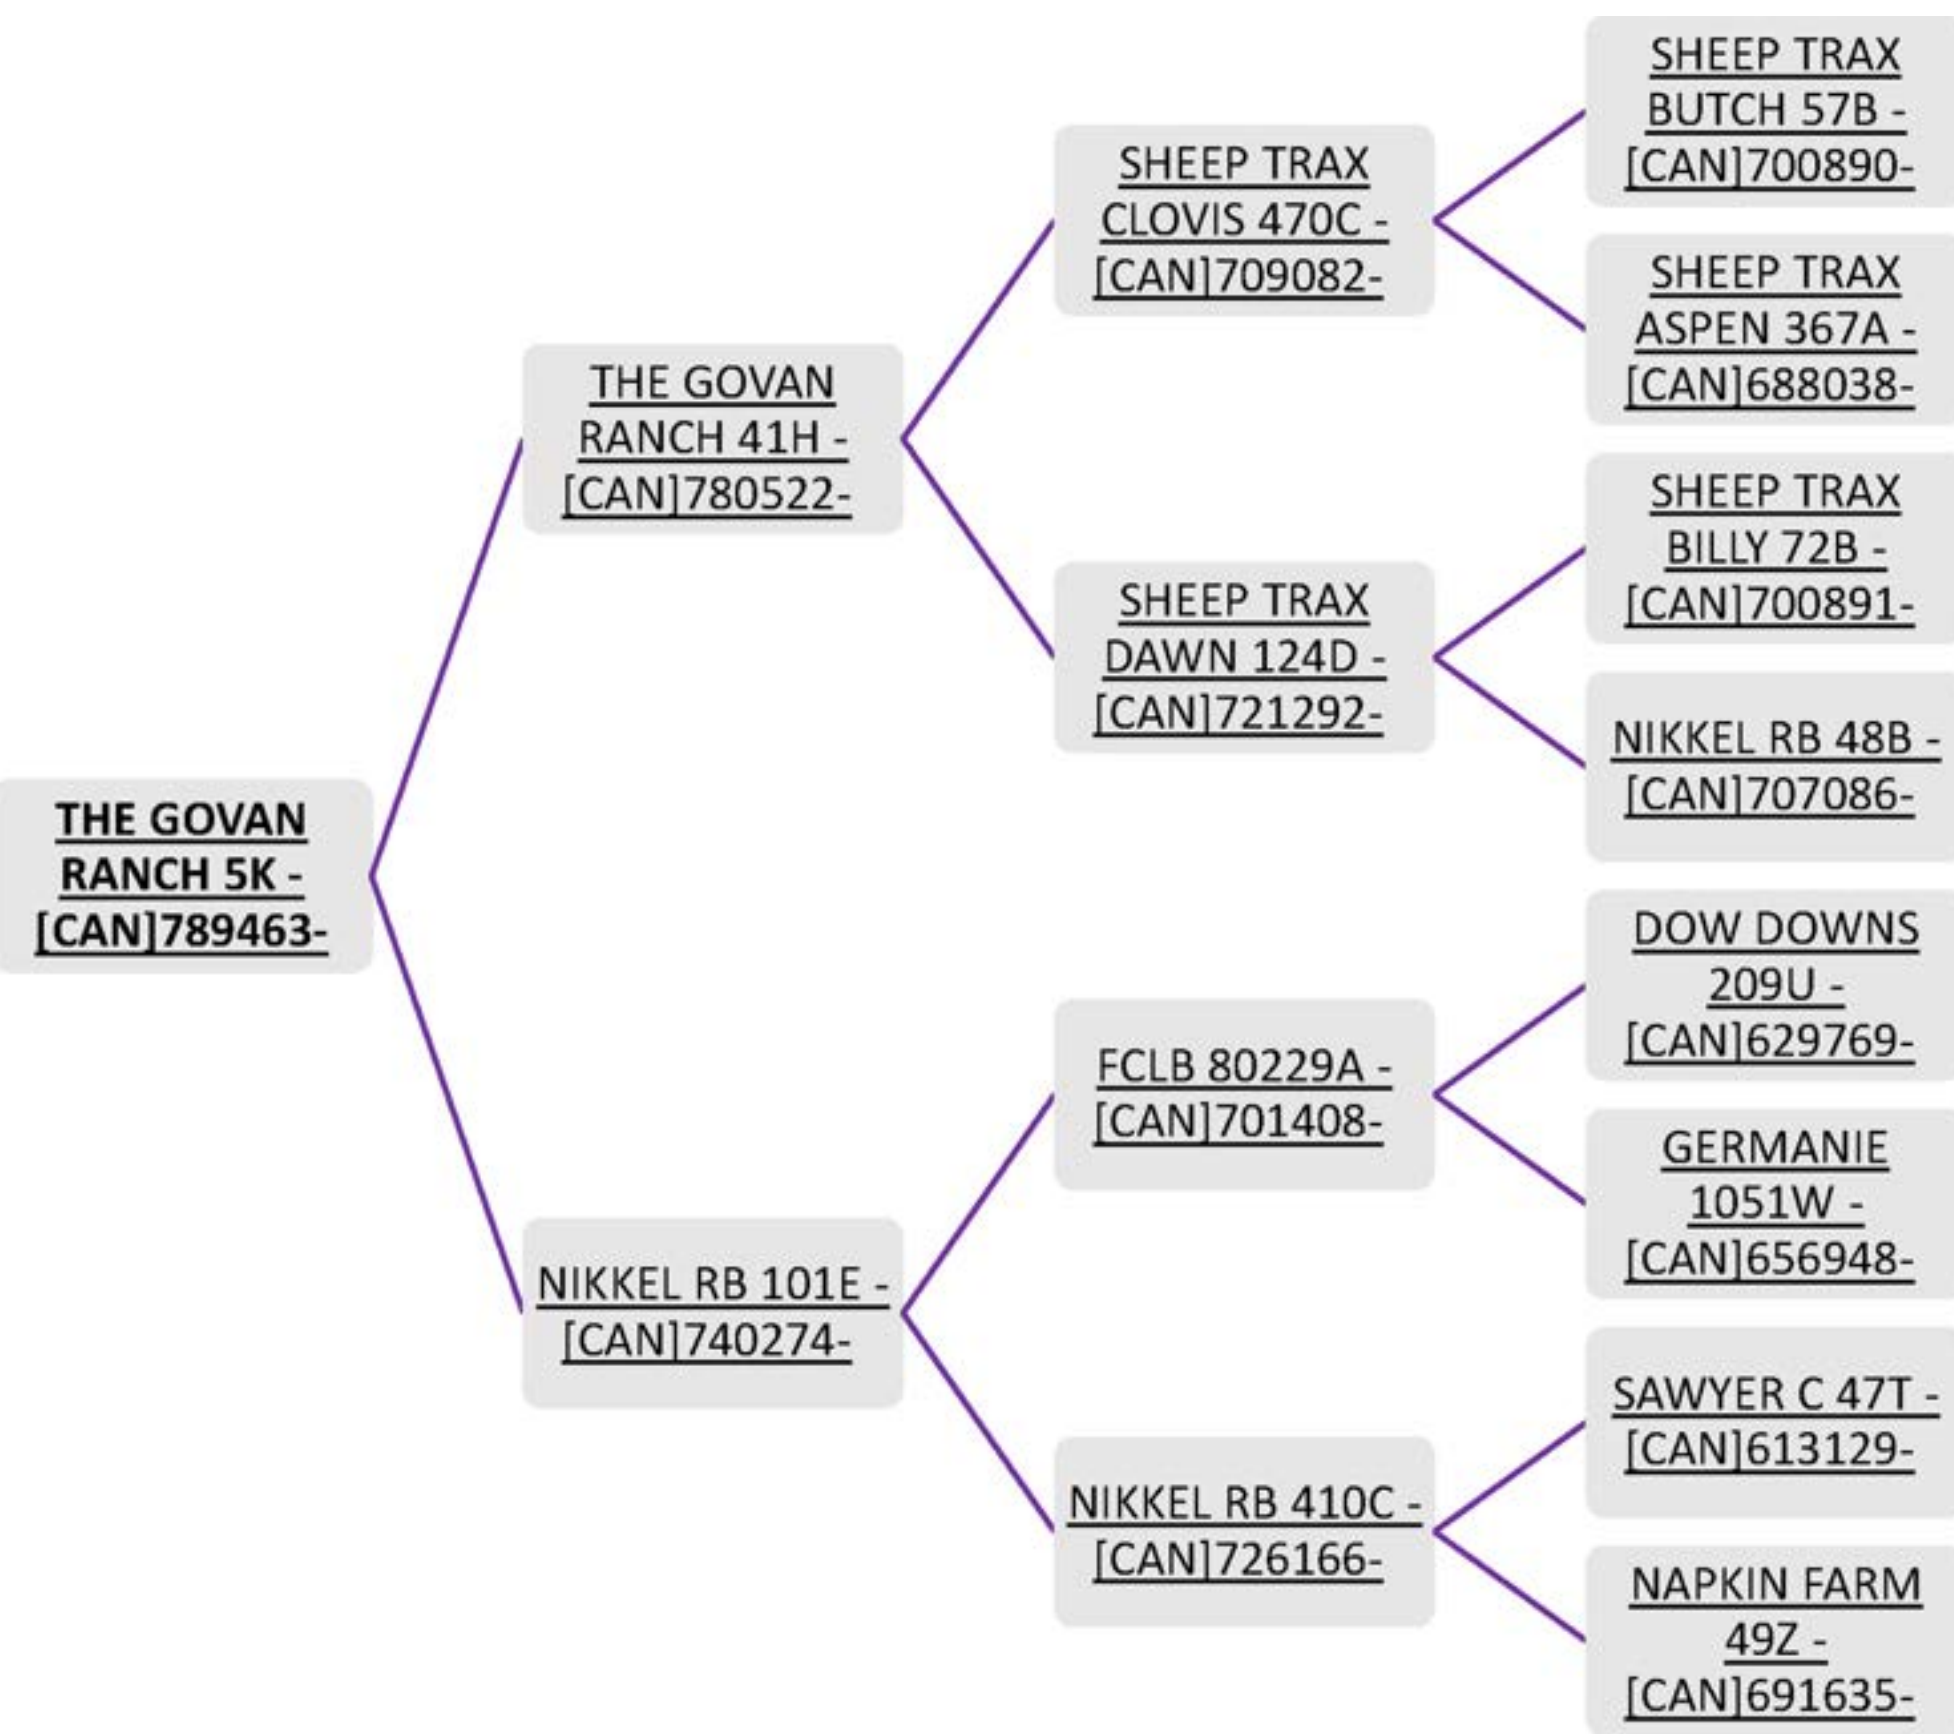

**Breed: Canadian
Arcott**

**Consigned
By:
The Govan
Ranch**

LOT 23

THE GOVAN RANCH 5K

Ewe Lamb * Twin * January 24, 2022

**Breed: Canadian
Arcott**

**Consigned
By:
The Govan
Ranch**

LOT 24

WRIGHT'S MANDY 33K

Ewe Lamb * Twin * January 6, 2022

Here is a smaller frame flashy ewe lamb that is hard to part with. 33K has fertility built in, being a twin off a first-time ewe lamb who was also a twin, is just a bonus. 33K has the look. She is balanced, feminine and carries all the traits we select for, off of a long line of ewes that have great mothering ability.