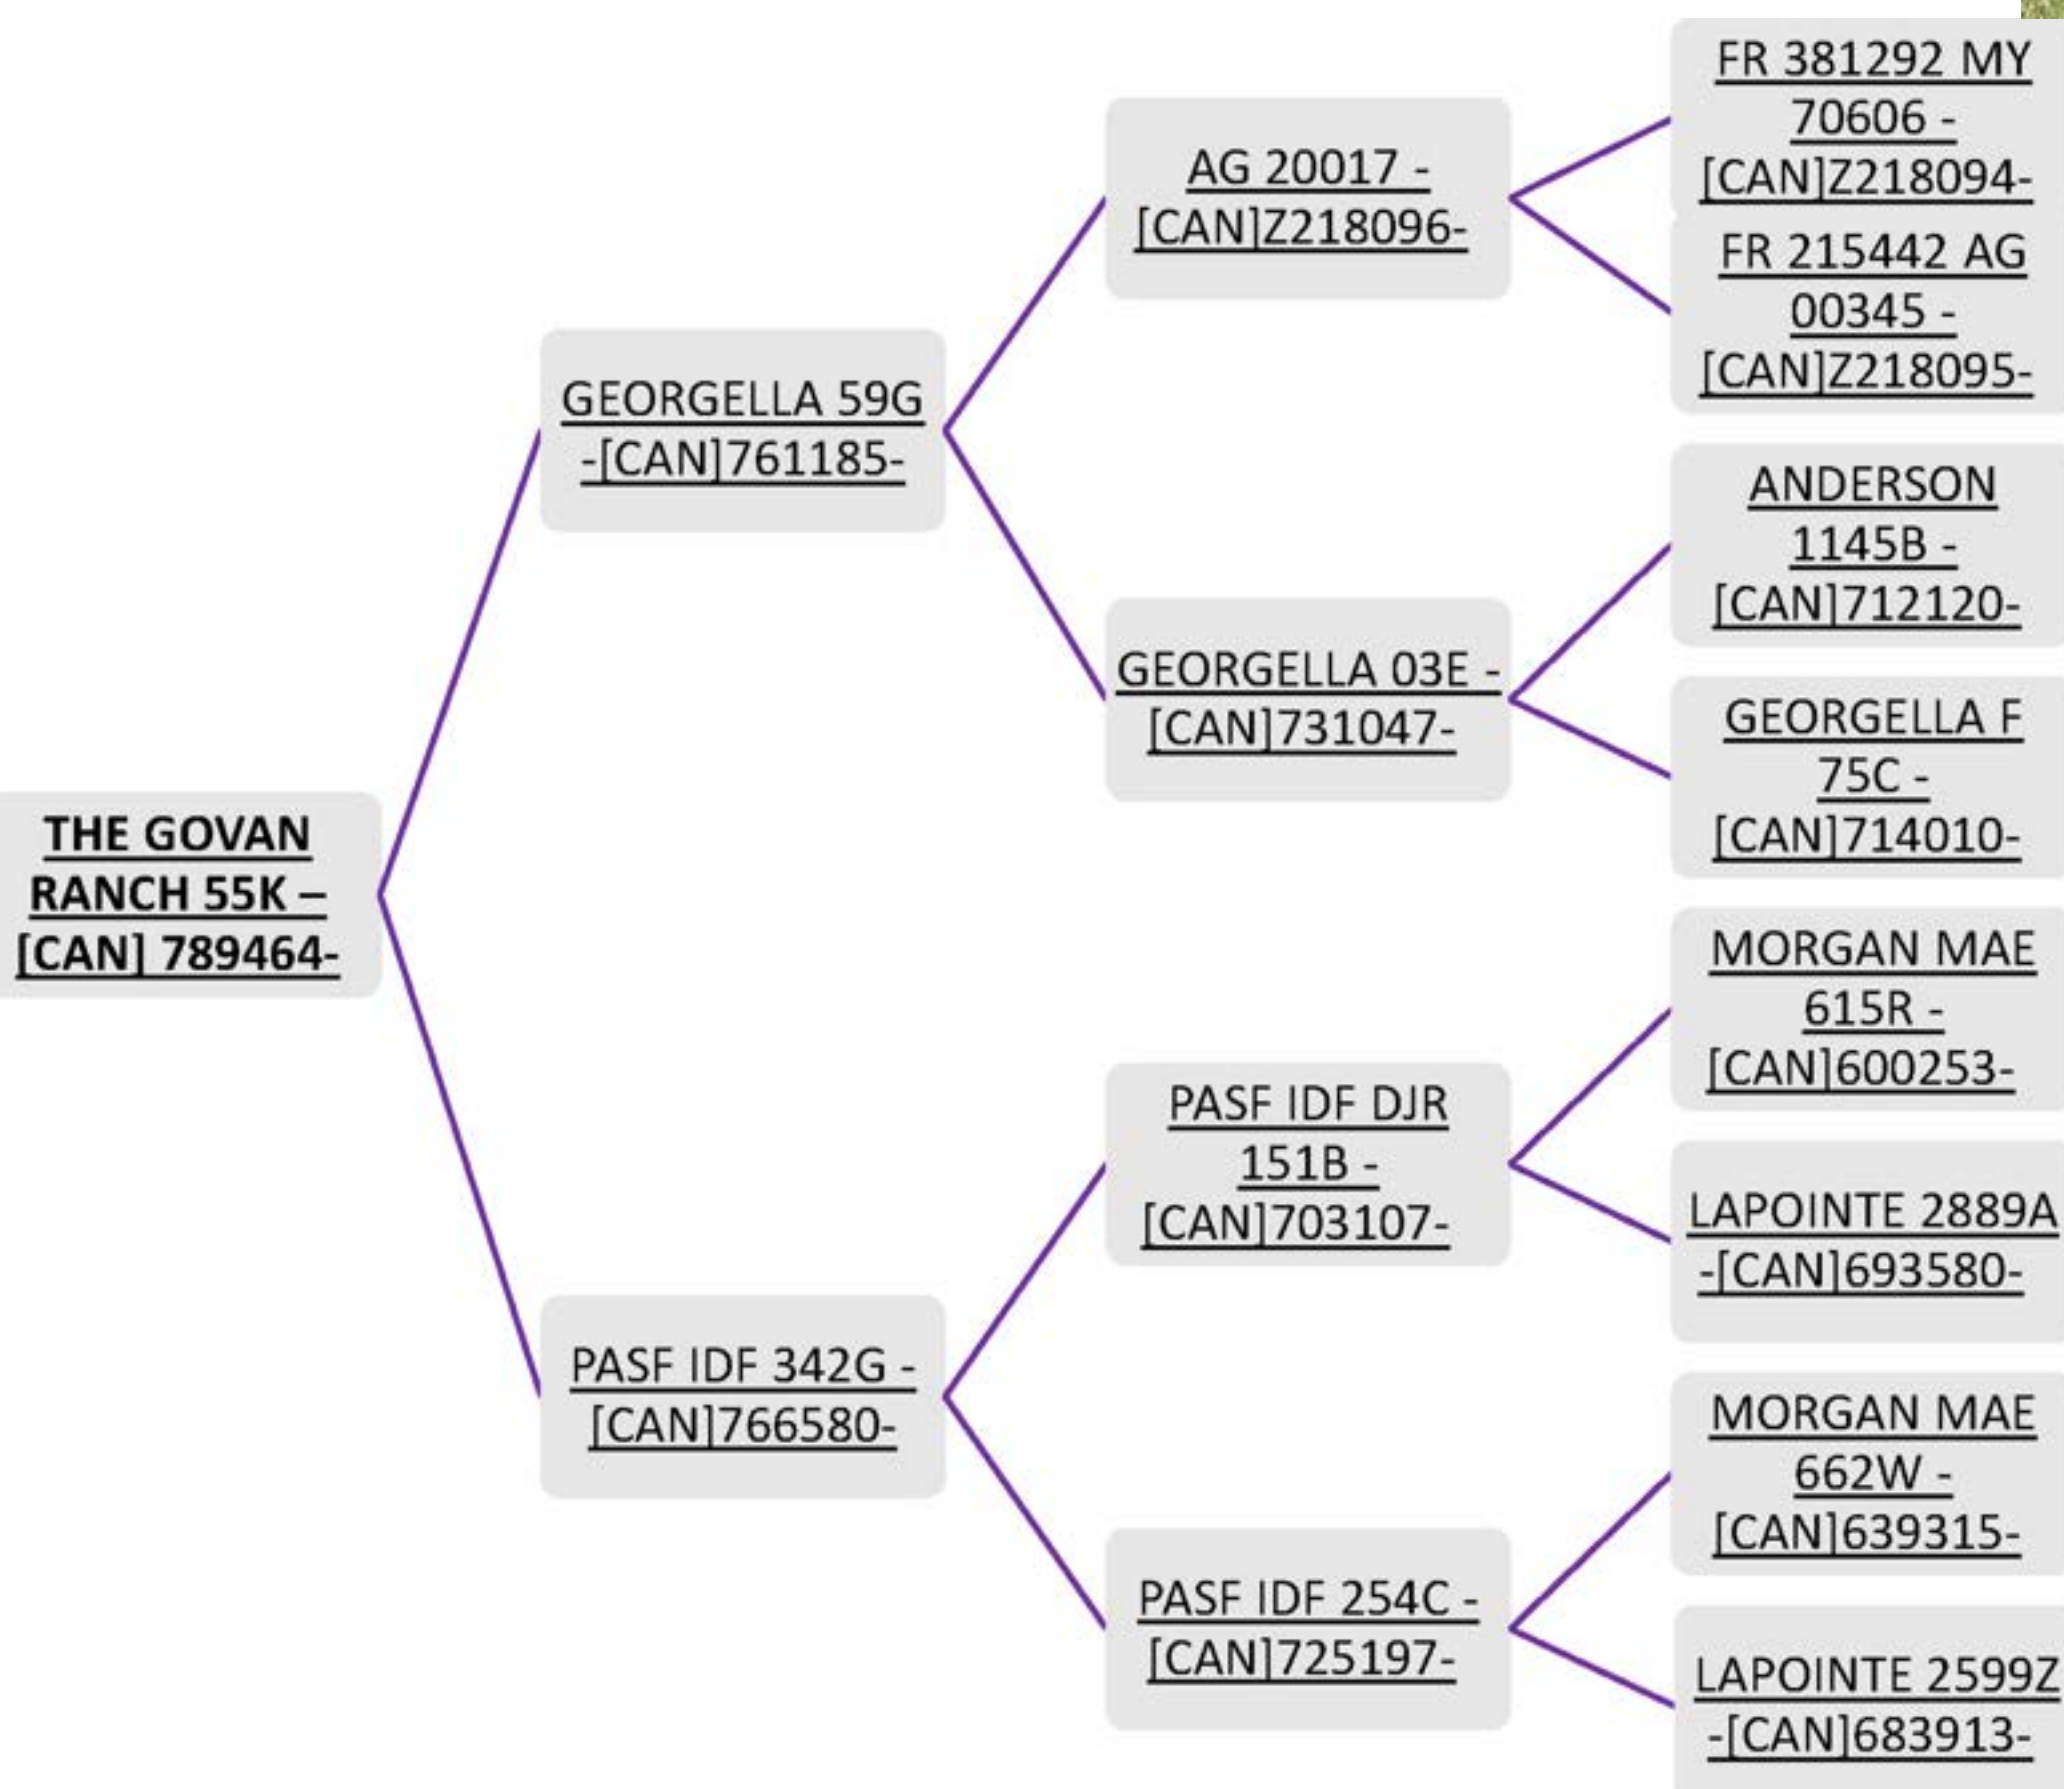

LOT 7

BUSCHOLL 7K

Ewe Lamb * Twin * January 10, 2022

**Breed: North
Country Cheviot**

Twin to ewe lamb being kept
as a replacement.

**Consigned
By:
Chrissy
Buscholl**

LOT 8

THE GOVAN RANCH 55K

Ewe Lamb * Twin * March 7, 2022

Breed: Ile de France

**Consigned
By:
The Govan
Ranch**

LOT 9

THE GOVAN RANCH 58K

Ewe Lamb * Twin * March 6, 2022

Breed: Ile de France

**Consigned
By:
The Govan
Ranch**

LOT 10

SANDY HILL JEDI 57J

Yearling Ram * Twin * January 23, 2021

Jedi is AAQR from an MV
Negative Flock.
Jedi is a solid, built ram with
good length and gigot.

Breed: Charollais

**Consigned
By:
Sandy Hill
Charollais**