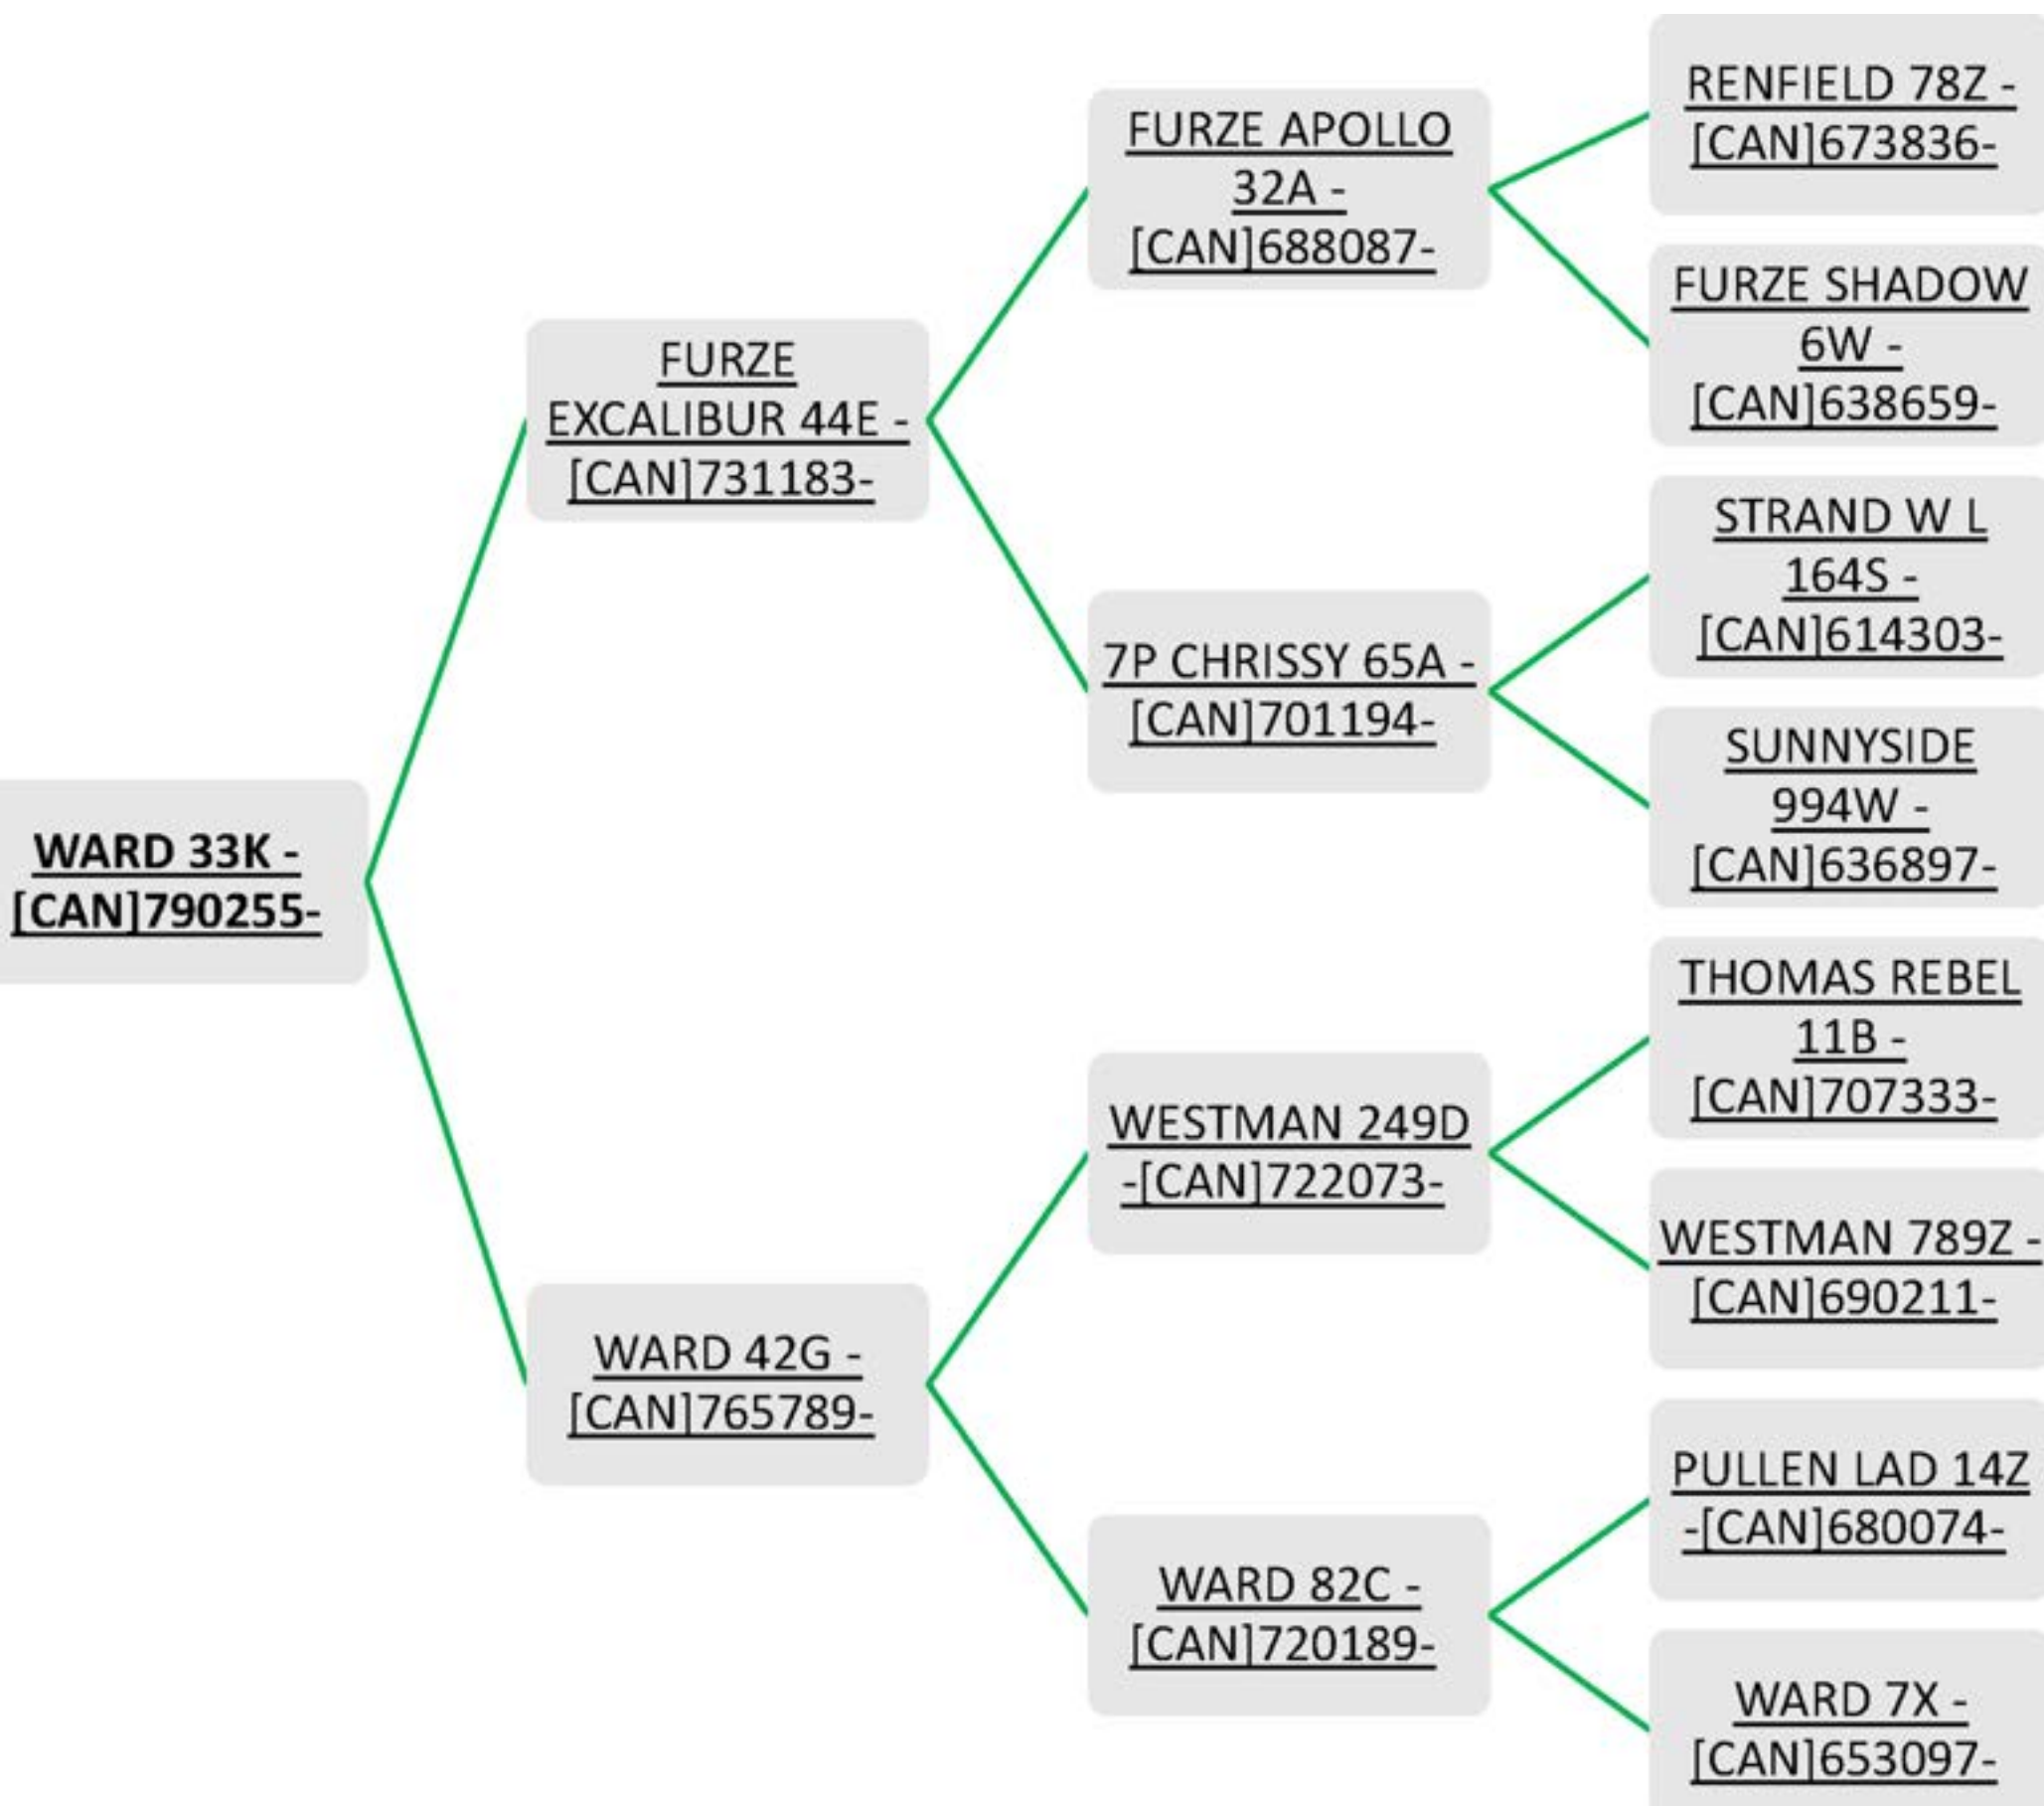

**Consigned
By:
Ward
Suffolks**