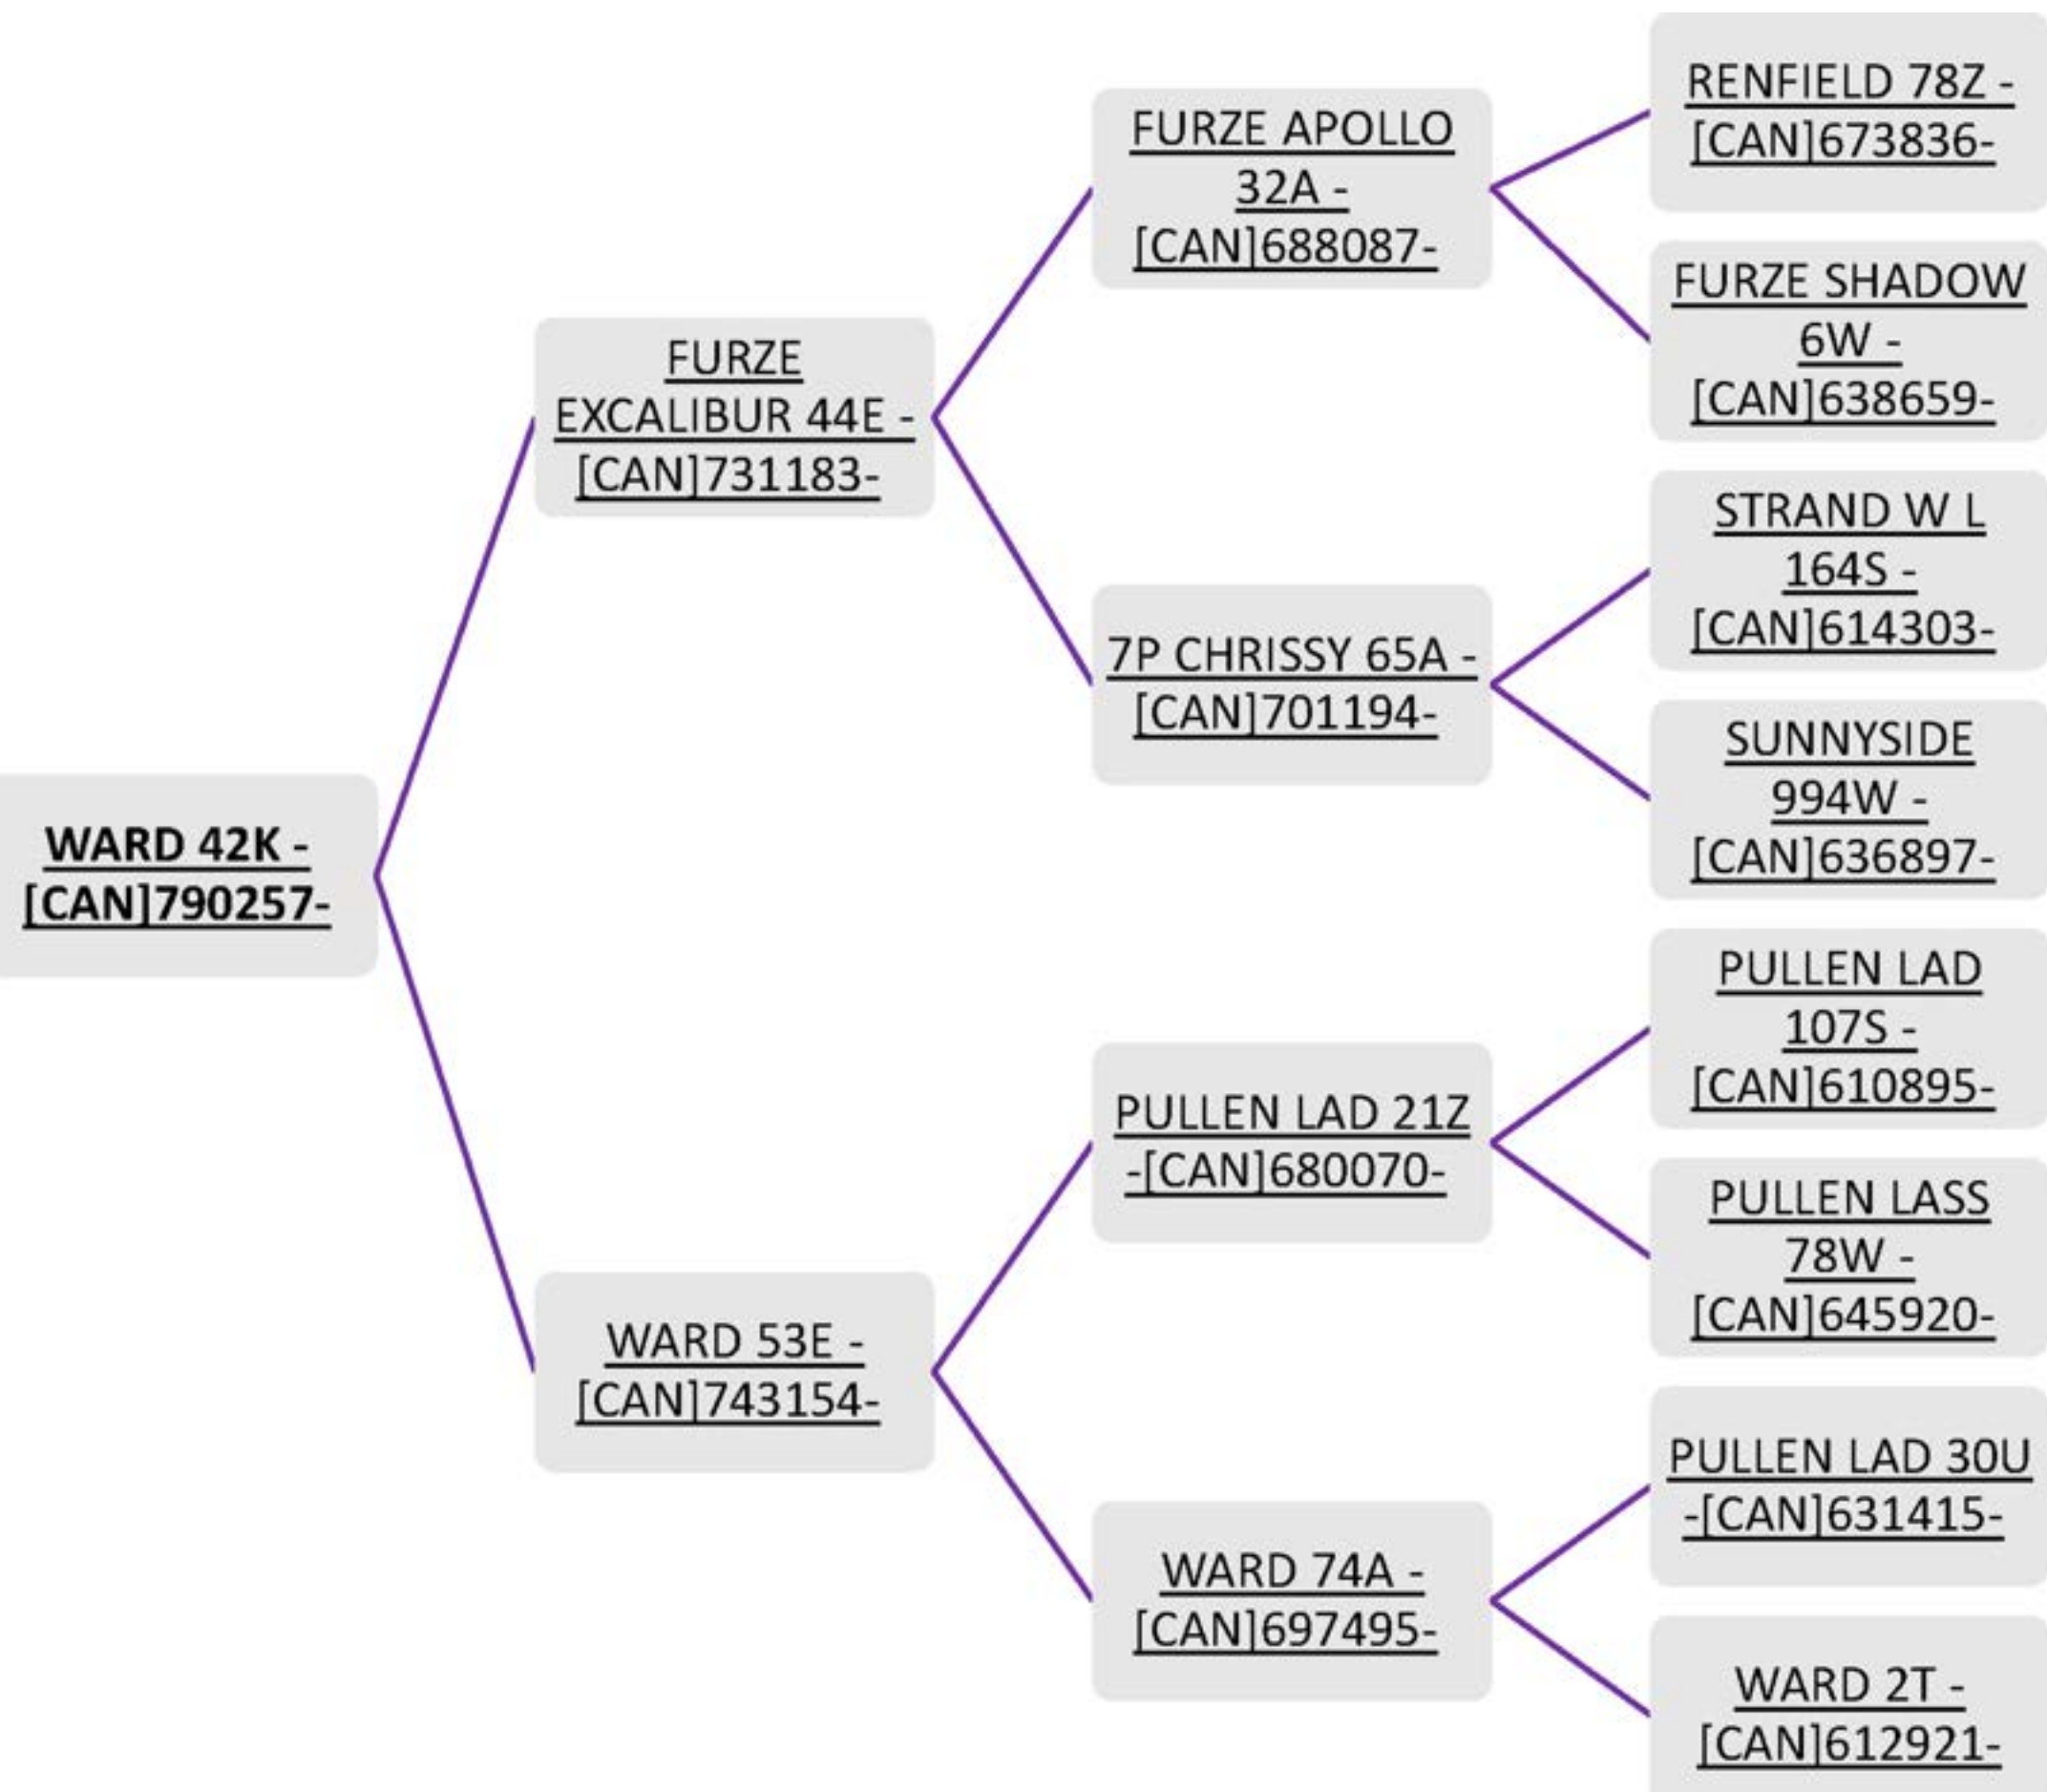

Struck
Farm

Breed: Suffolk

LOT 45

WARD 42K

Ewe Lamb * Triplet * February 2, 2022

Breed: Suffolk

**Consigned
By:
Ward
Suffolks**

LOT 46

WARD 22K

Ewe Lamb * Single * January 28, 2022

Breed: Suffolk

WARD 22K - Pending

FURZE EXCALIBUR 44E - [CAN]731183-

FURZE APOLLO 32A - [CAN]688087-

7P CHRISSY 65A - [CAN]701194-

WARD 37G - [CAN]765796-