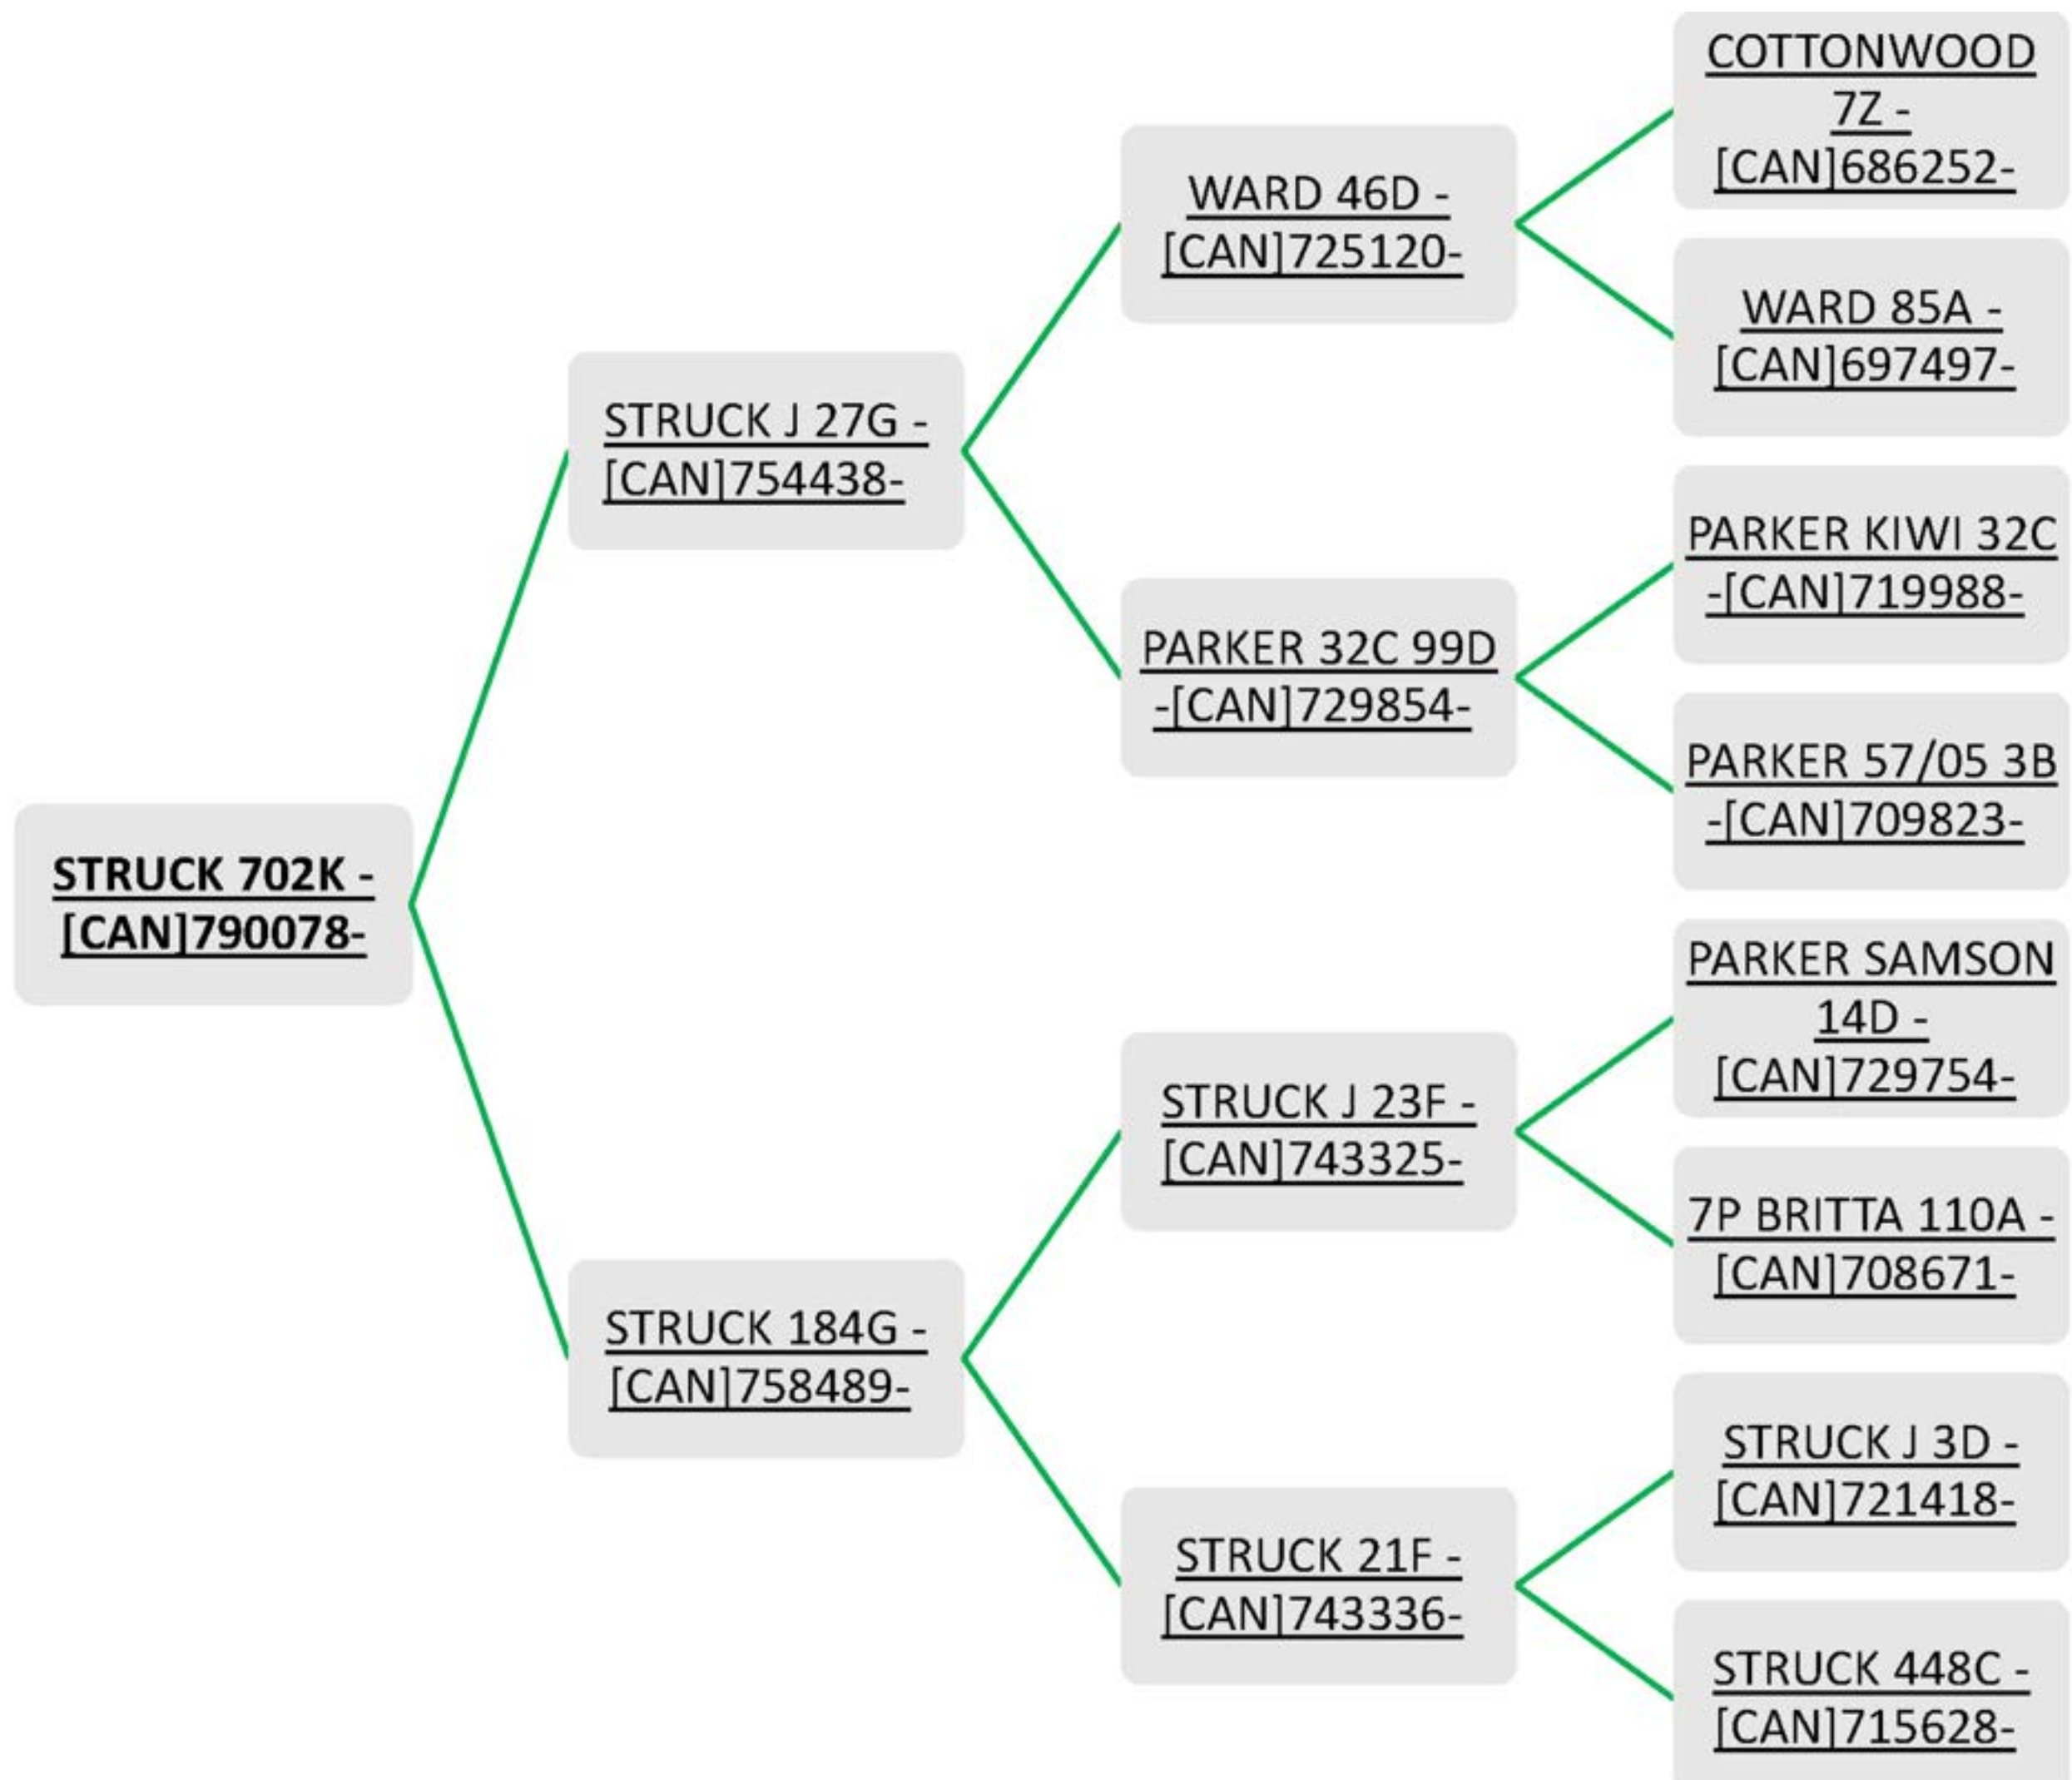

STRUCK 702K

Ram Lamb * Single * January 14, 2022

Consigned

By:

Struck

Farm

Breed: Suffolk

LOT 51