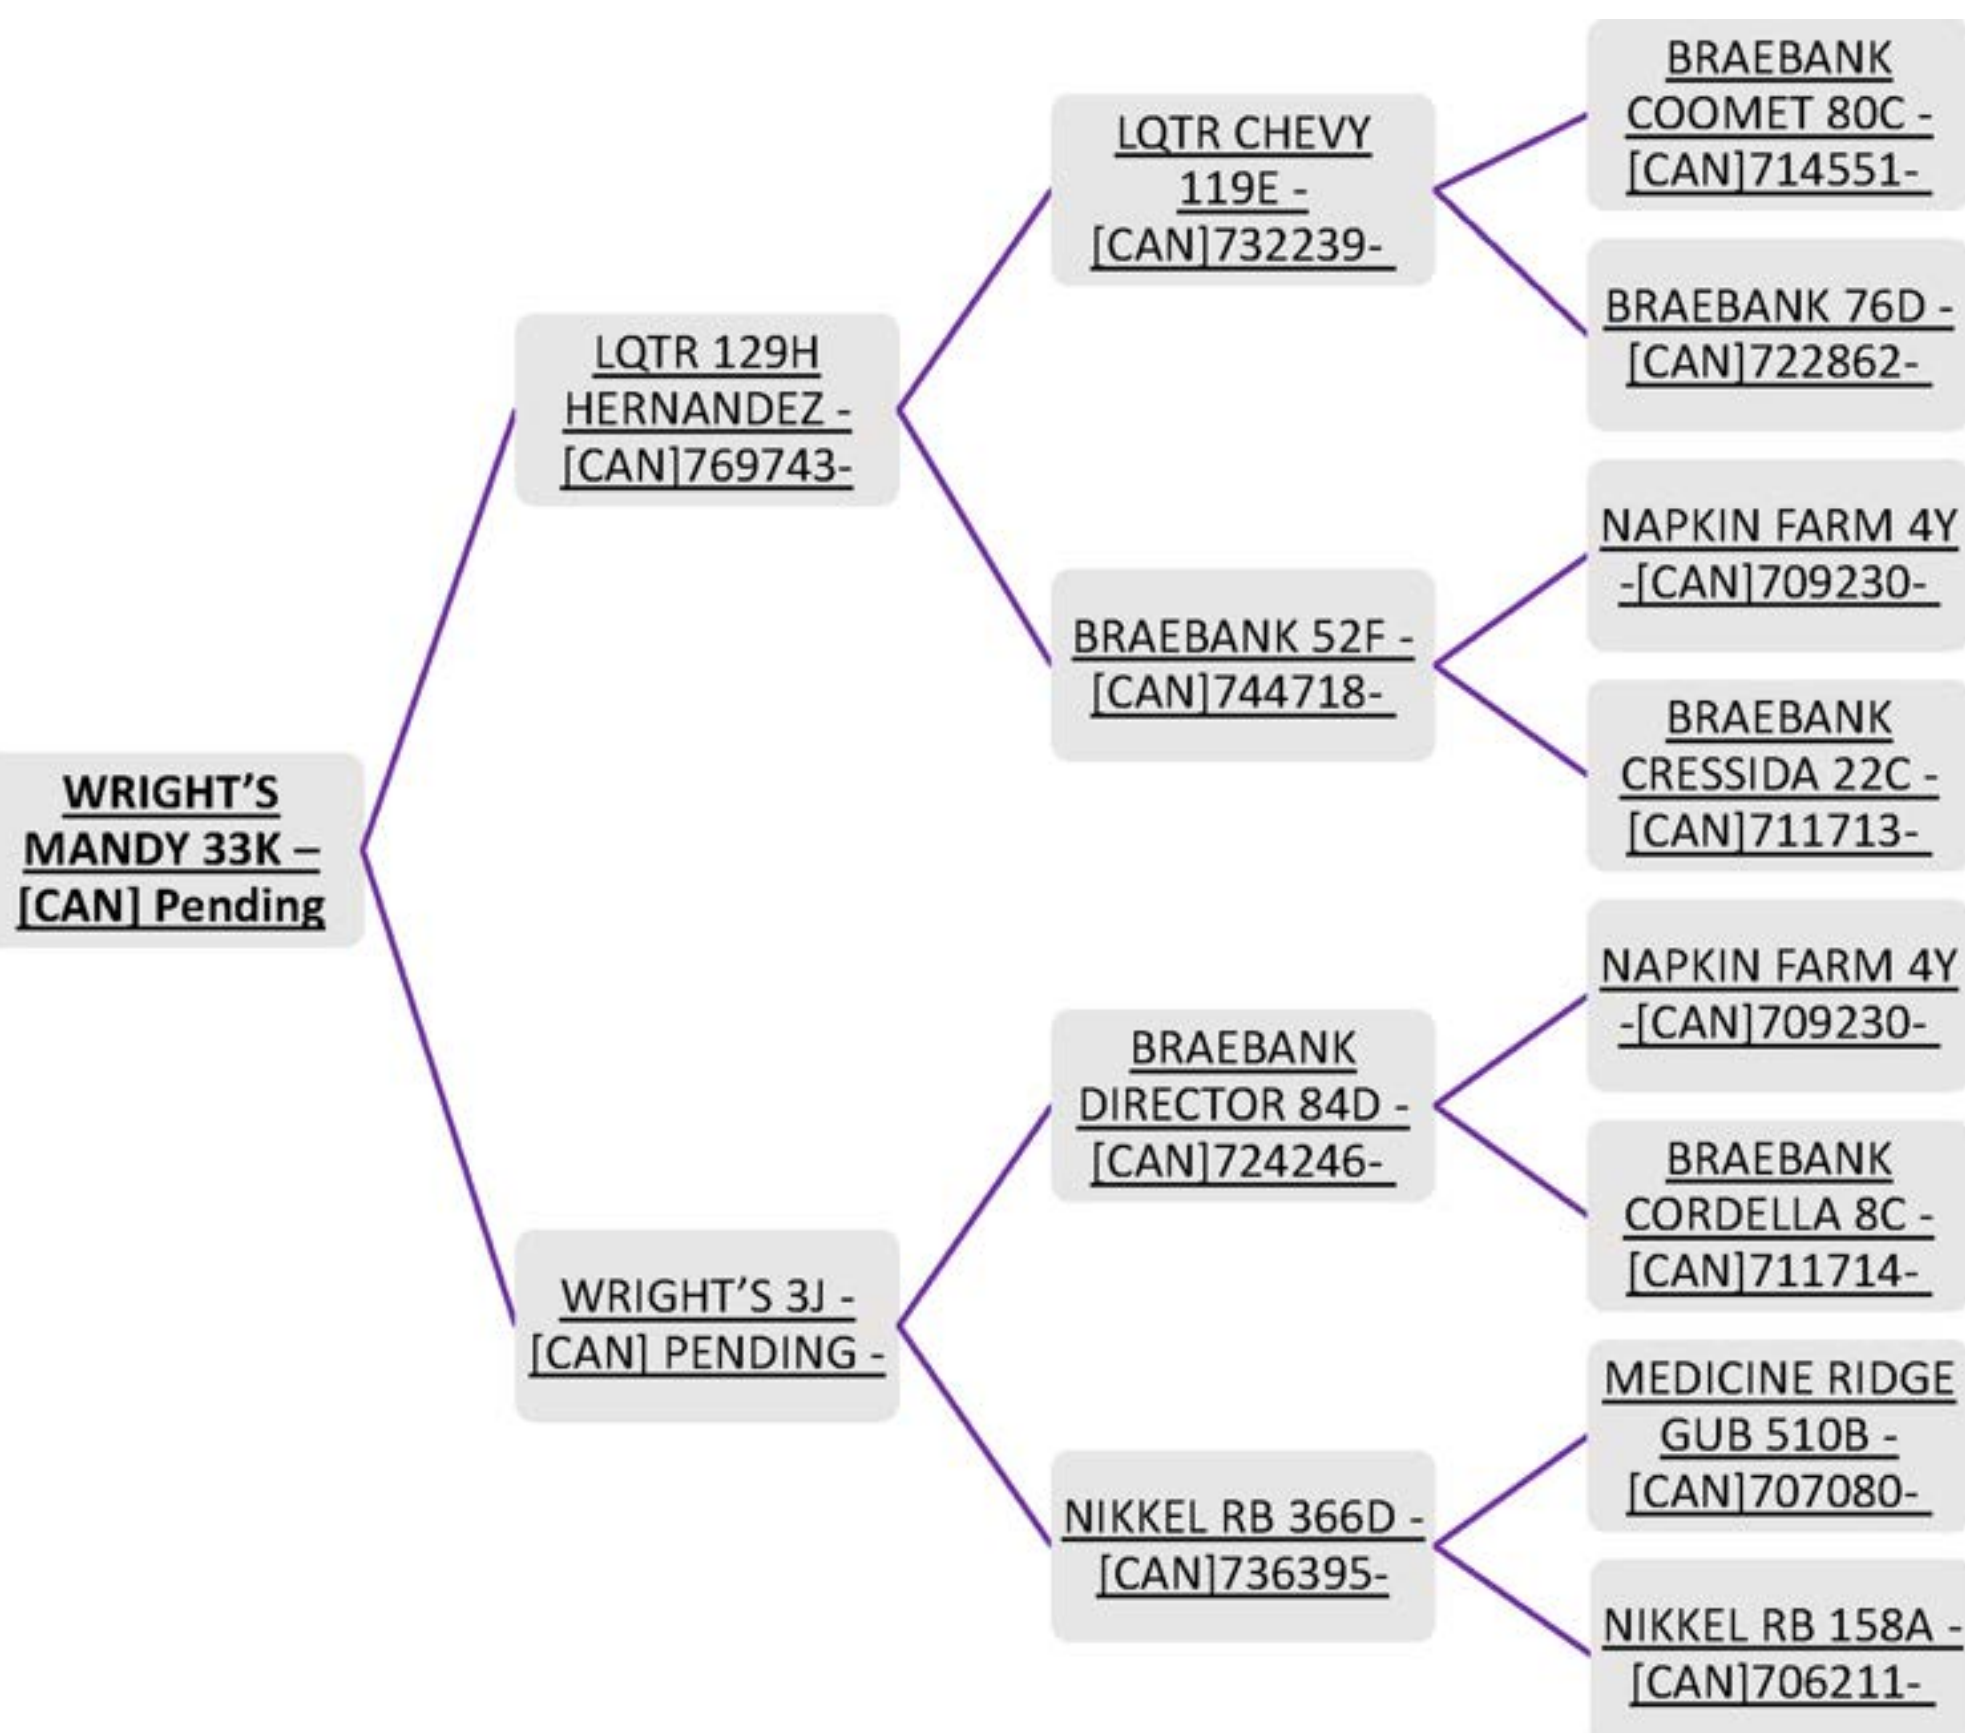

LOT 24

WRIGHT'S MANDY 33K

Ewe Lamb * Twin * January 6, 2022

Here is a smaller frame flashy ewe lamb that is hard to part with. 33K has fertility built in, being a twin off a first-time ewe lamb who was also a twin, is just a bonus. 33K has the look. She is balanced, feminine and carries all the traits we select for, off of a long line of ewes that have great mothering ability.

Current WT - July 2, 2022 - 92lb

Breed: Canadian

Arcott

**Consigned
By:
CJL
Livestock**