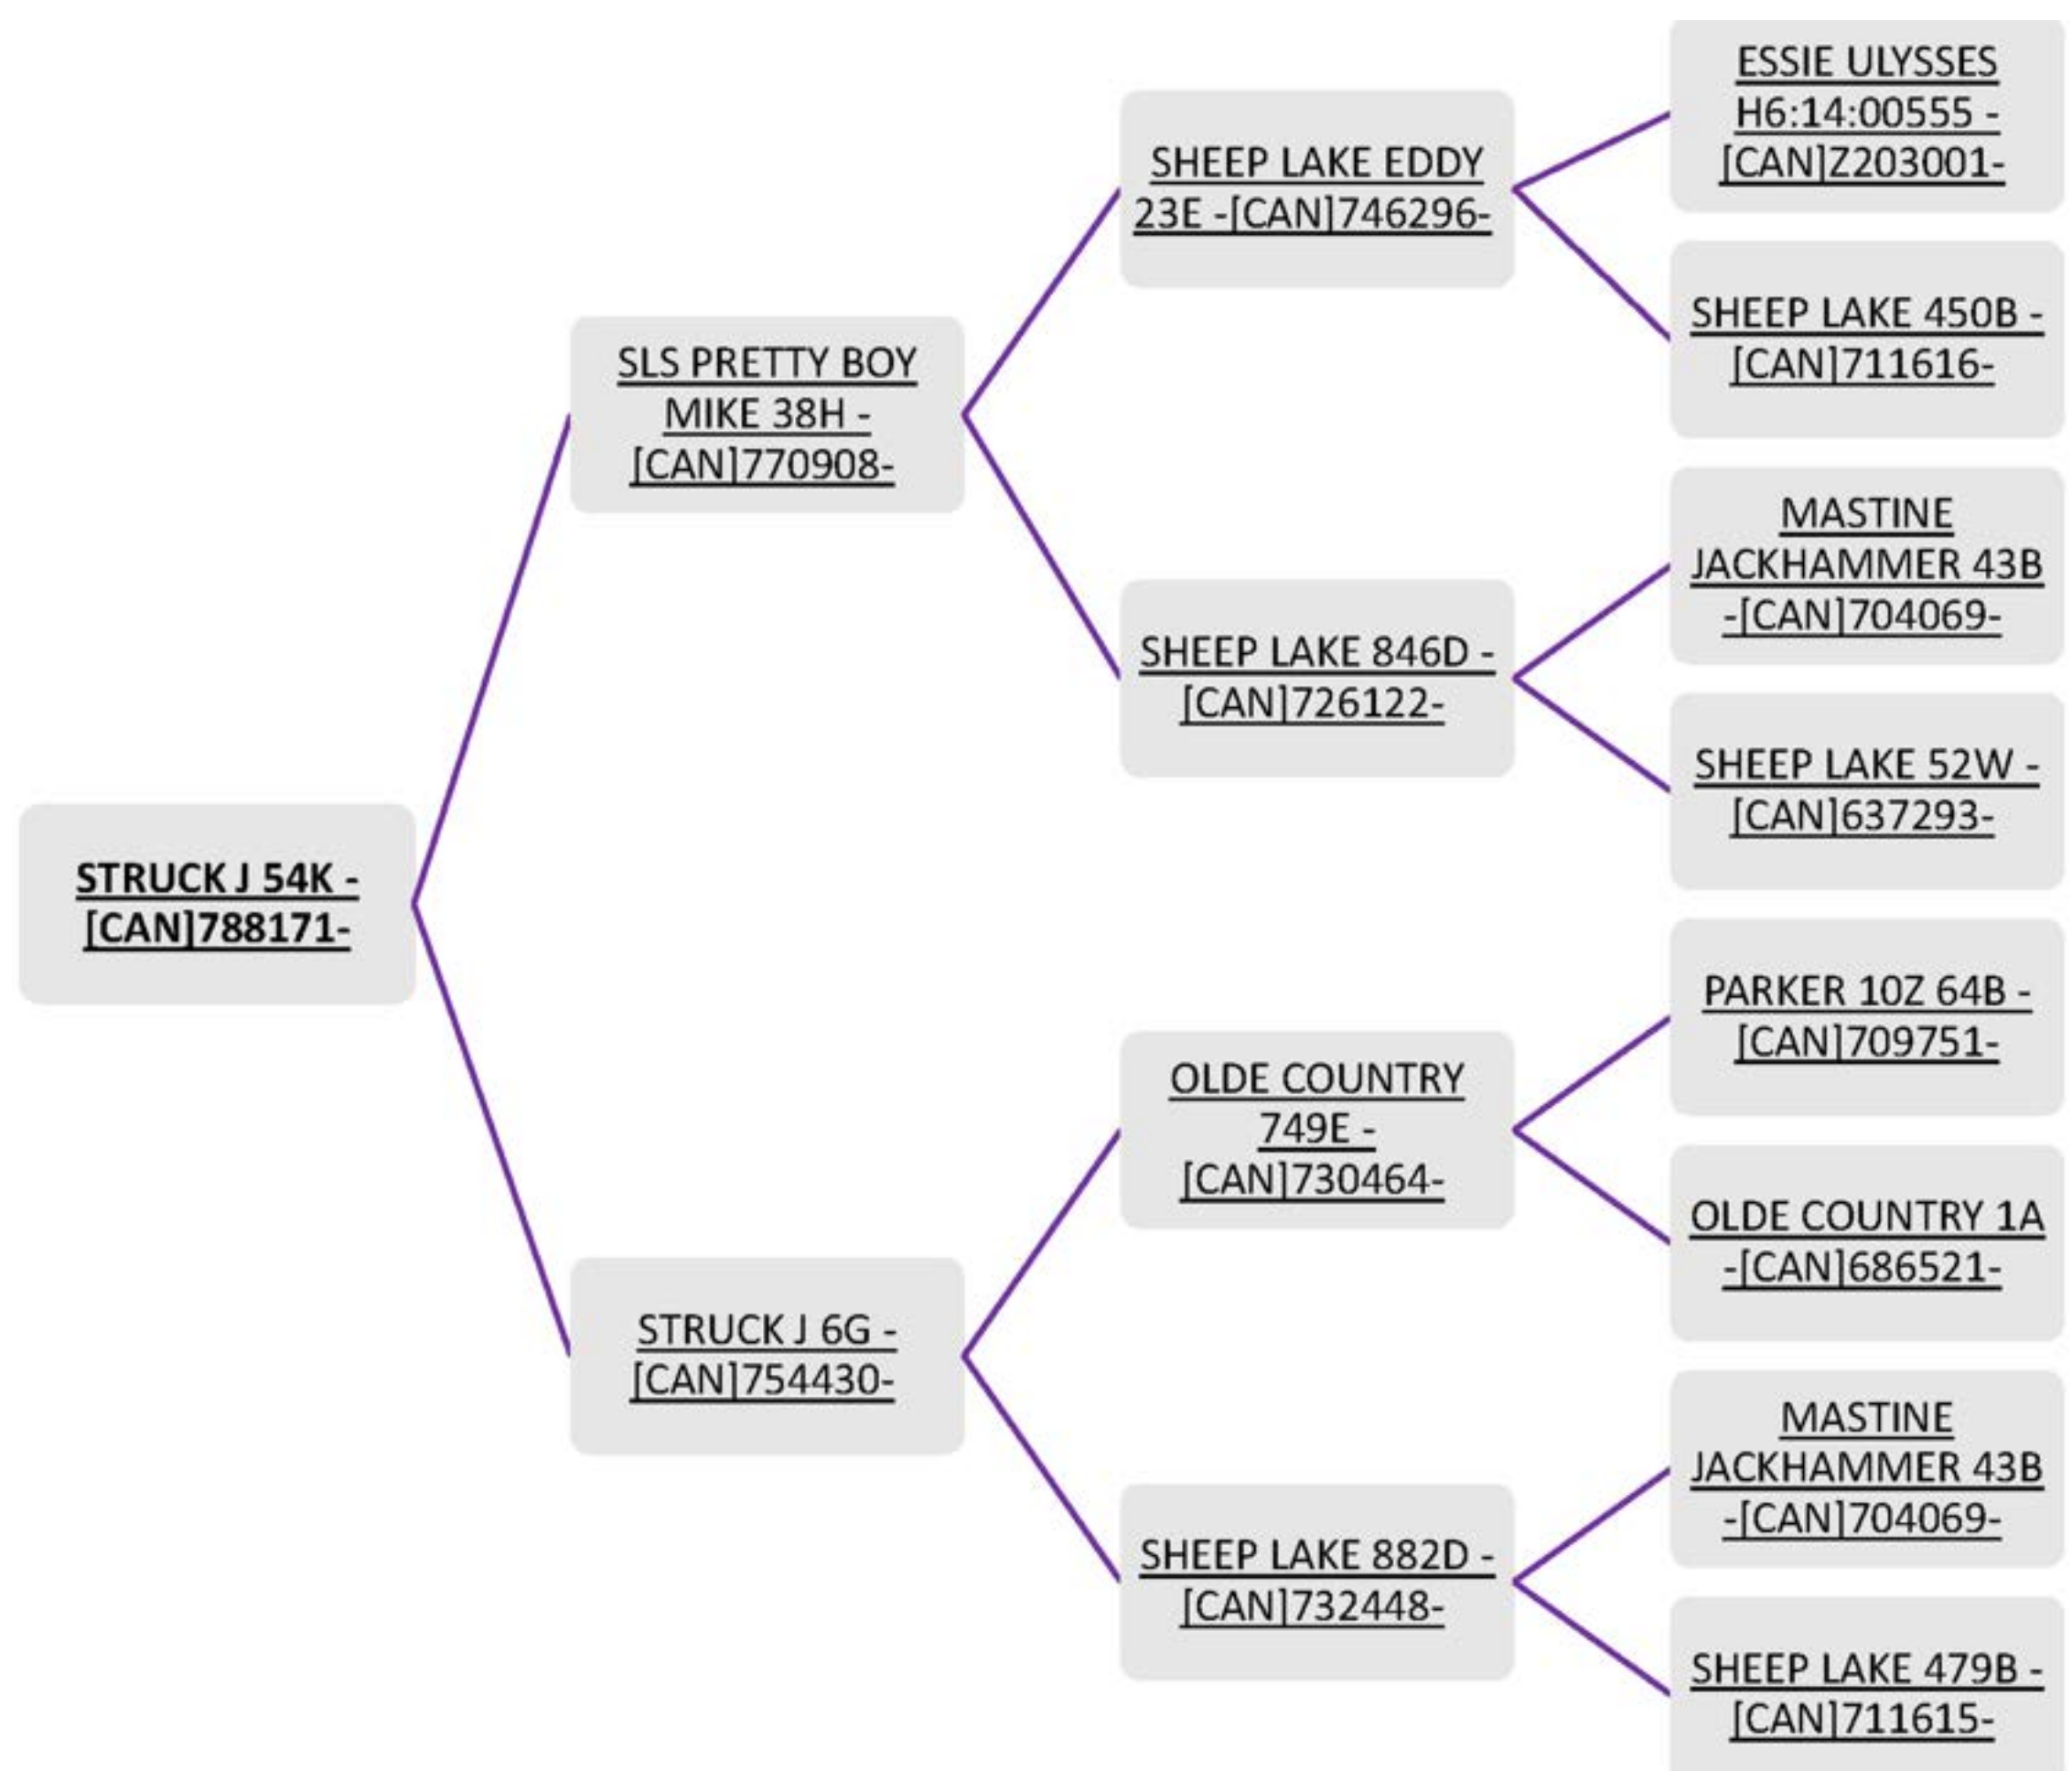

LOT 43

STRUCK J 54K

Ewe Lamb * Twin * January 22, 2022

Breed: Suffolk

Consigned
By:
Struck
Farm