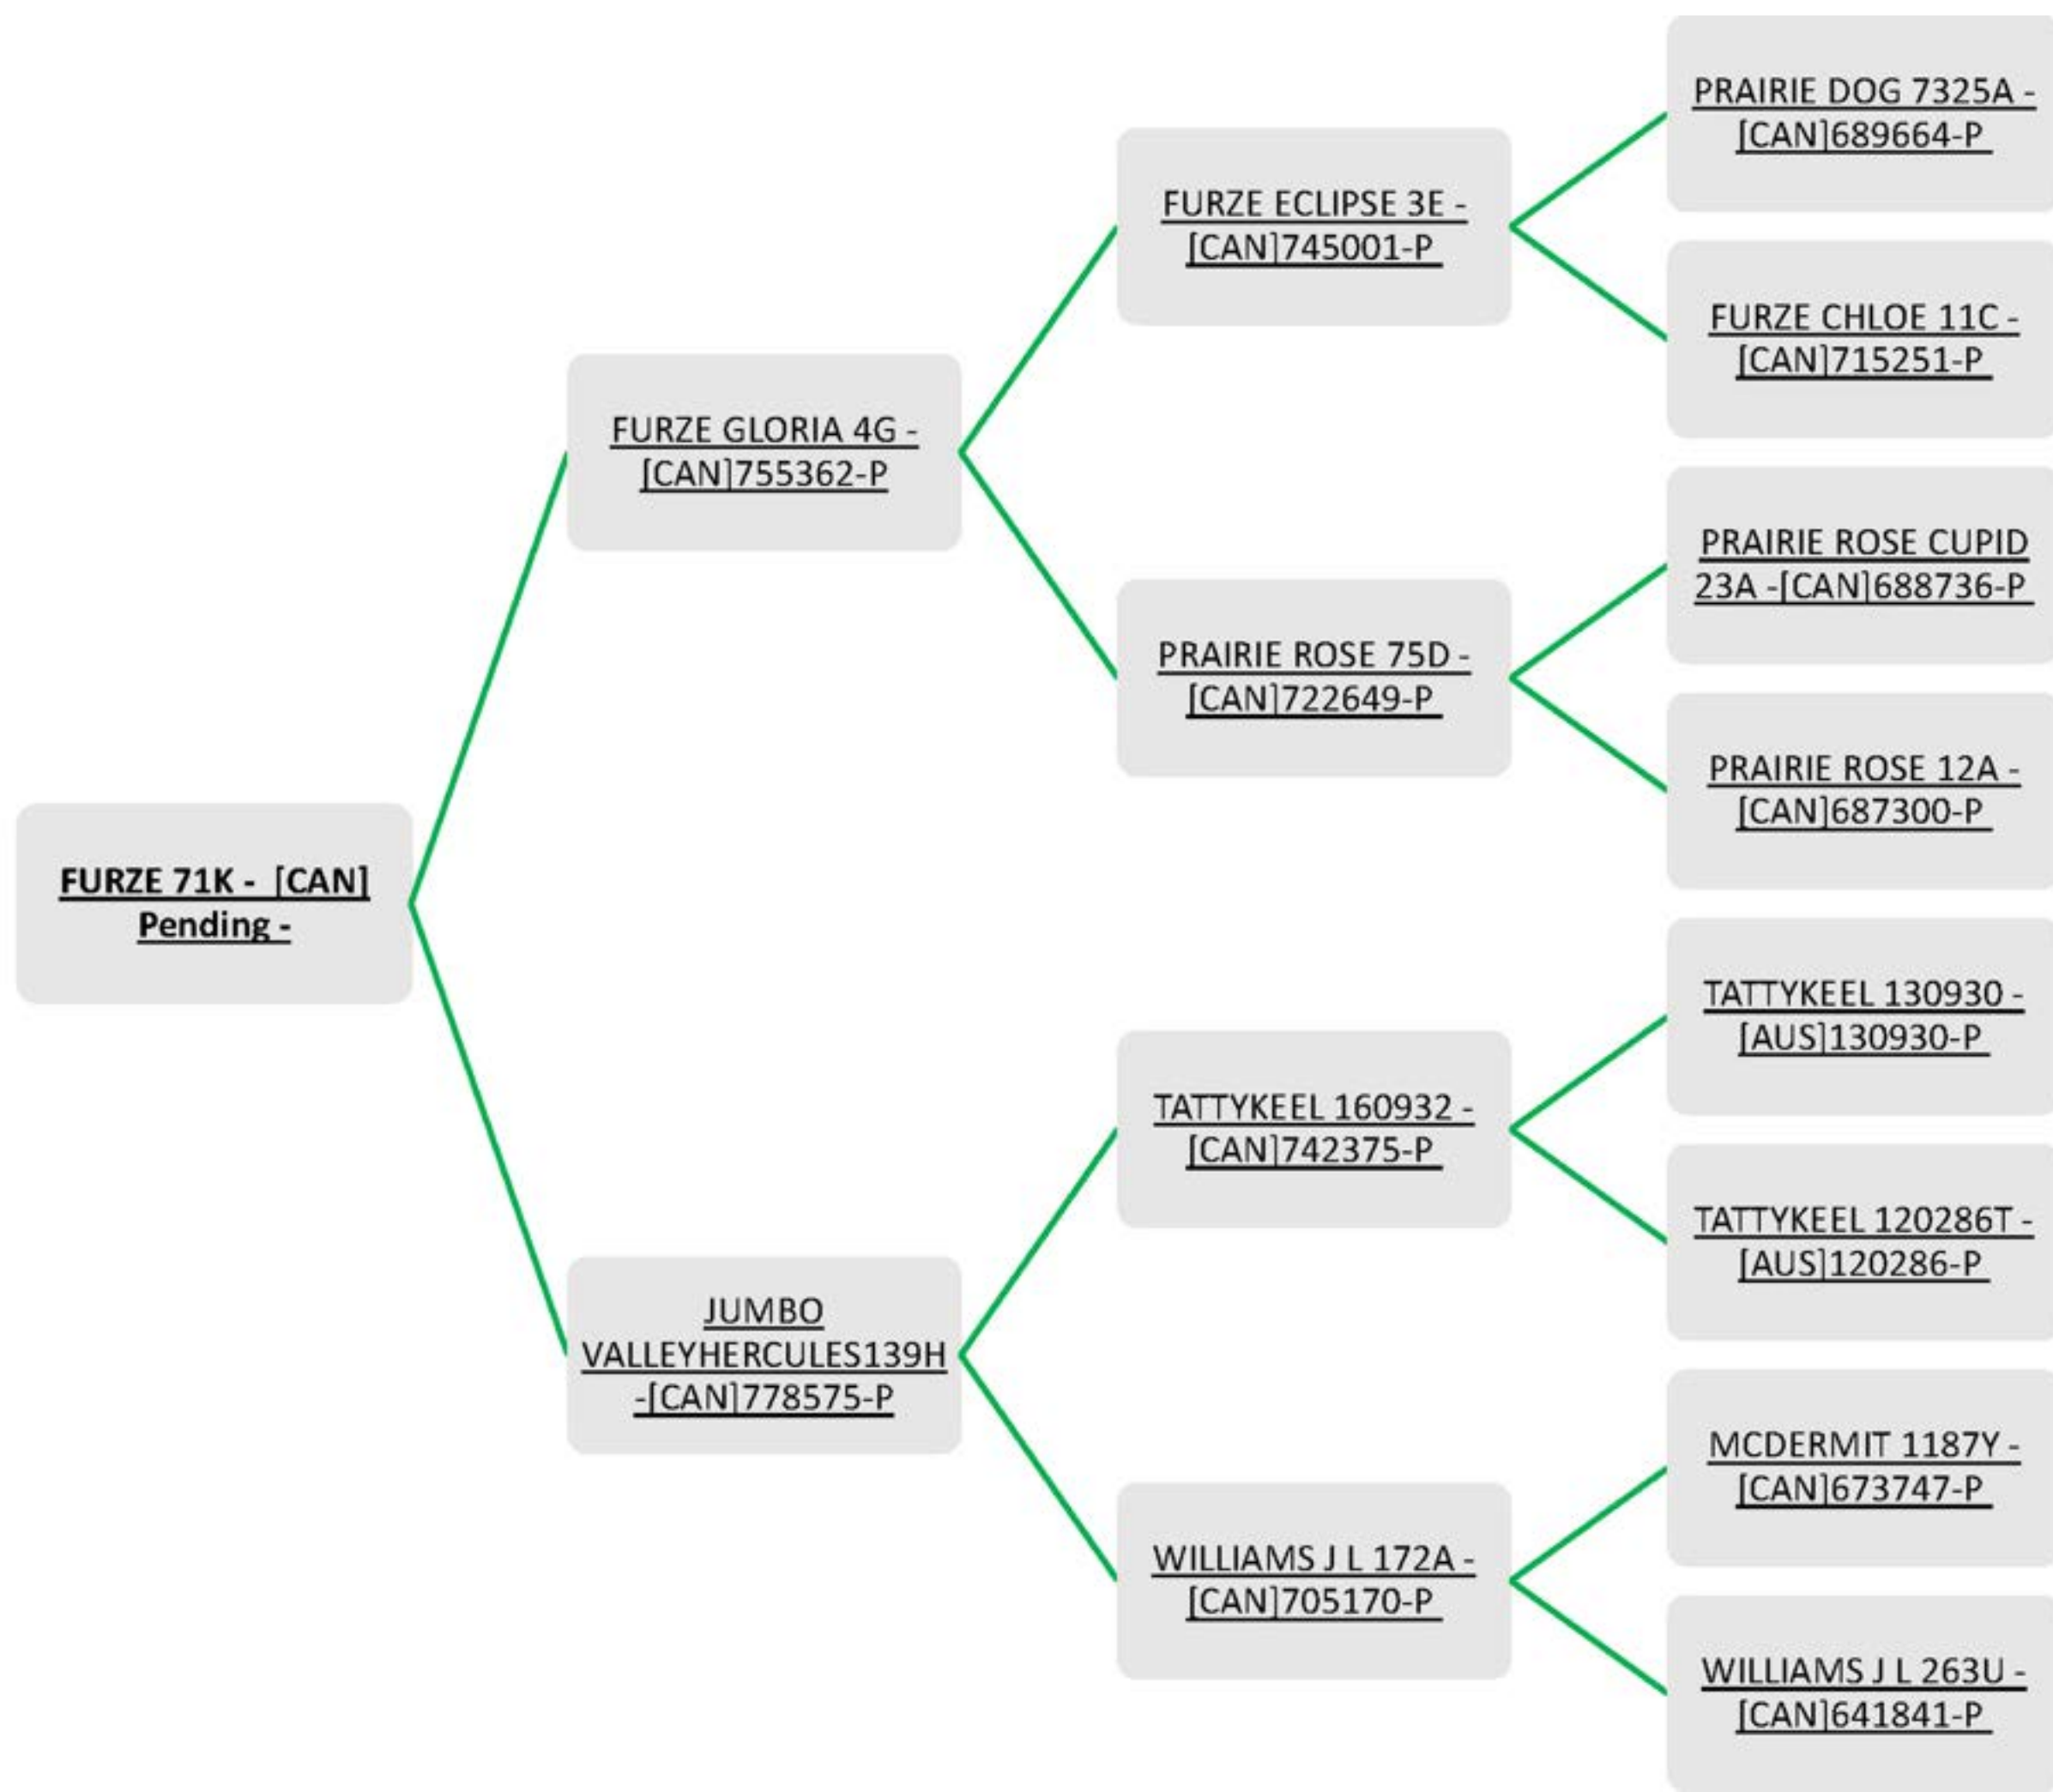

Breed: Charollais

**Consigned
By:
Sandy Hill
Charollais**

LOT 15

FURZE 71K

Ram Lamb * Twin * January 16, 2022

Breed: Dorset

Consigned
By:
Furze
Farms Ltd.

LOT 16