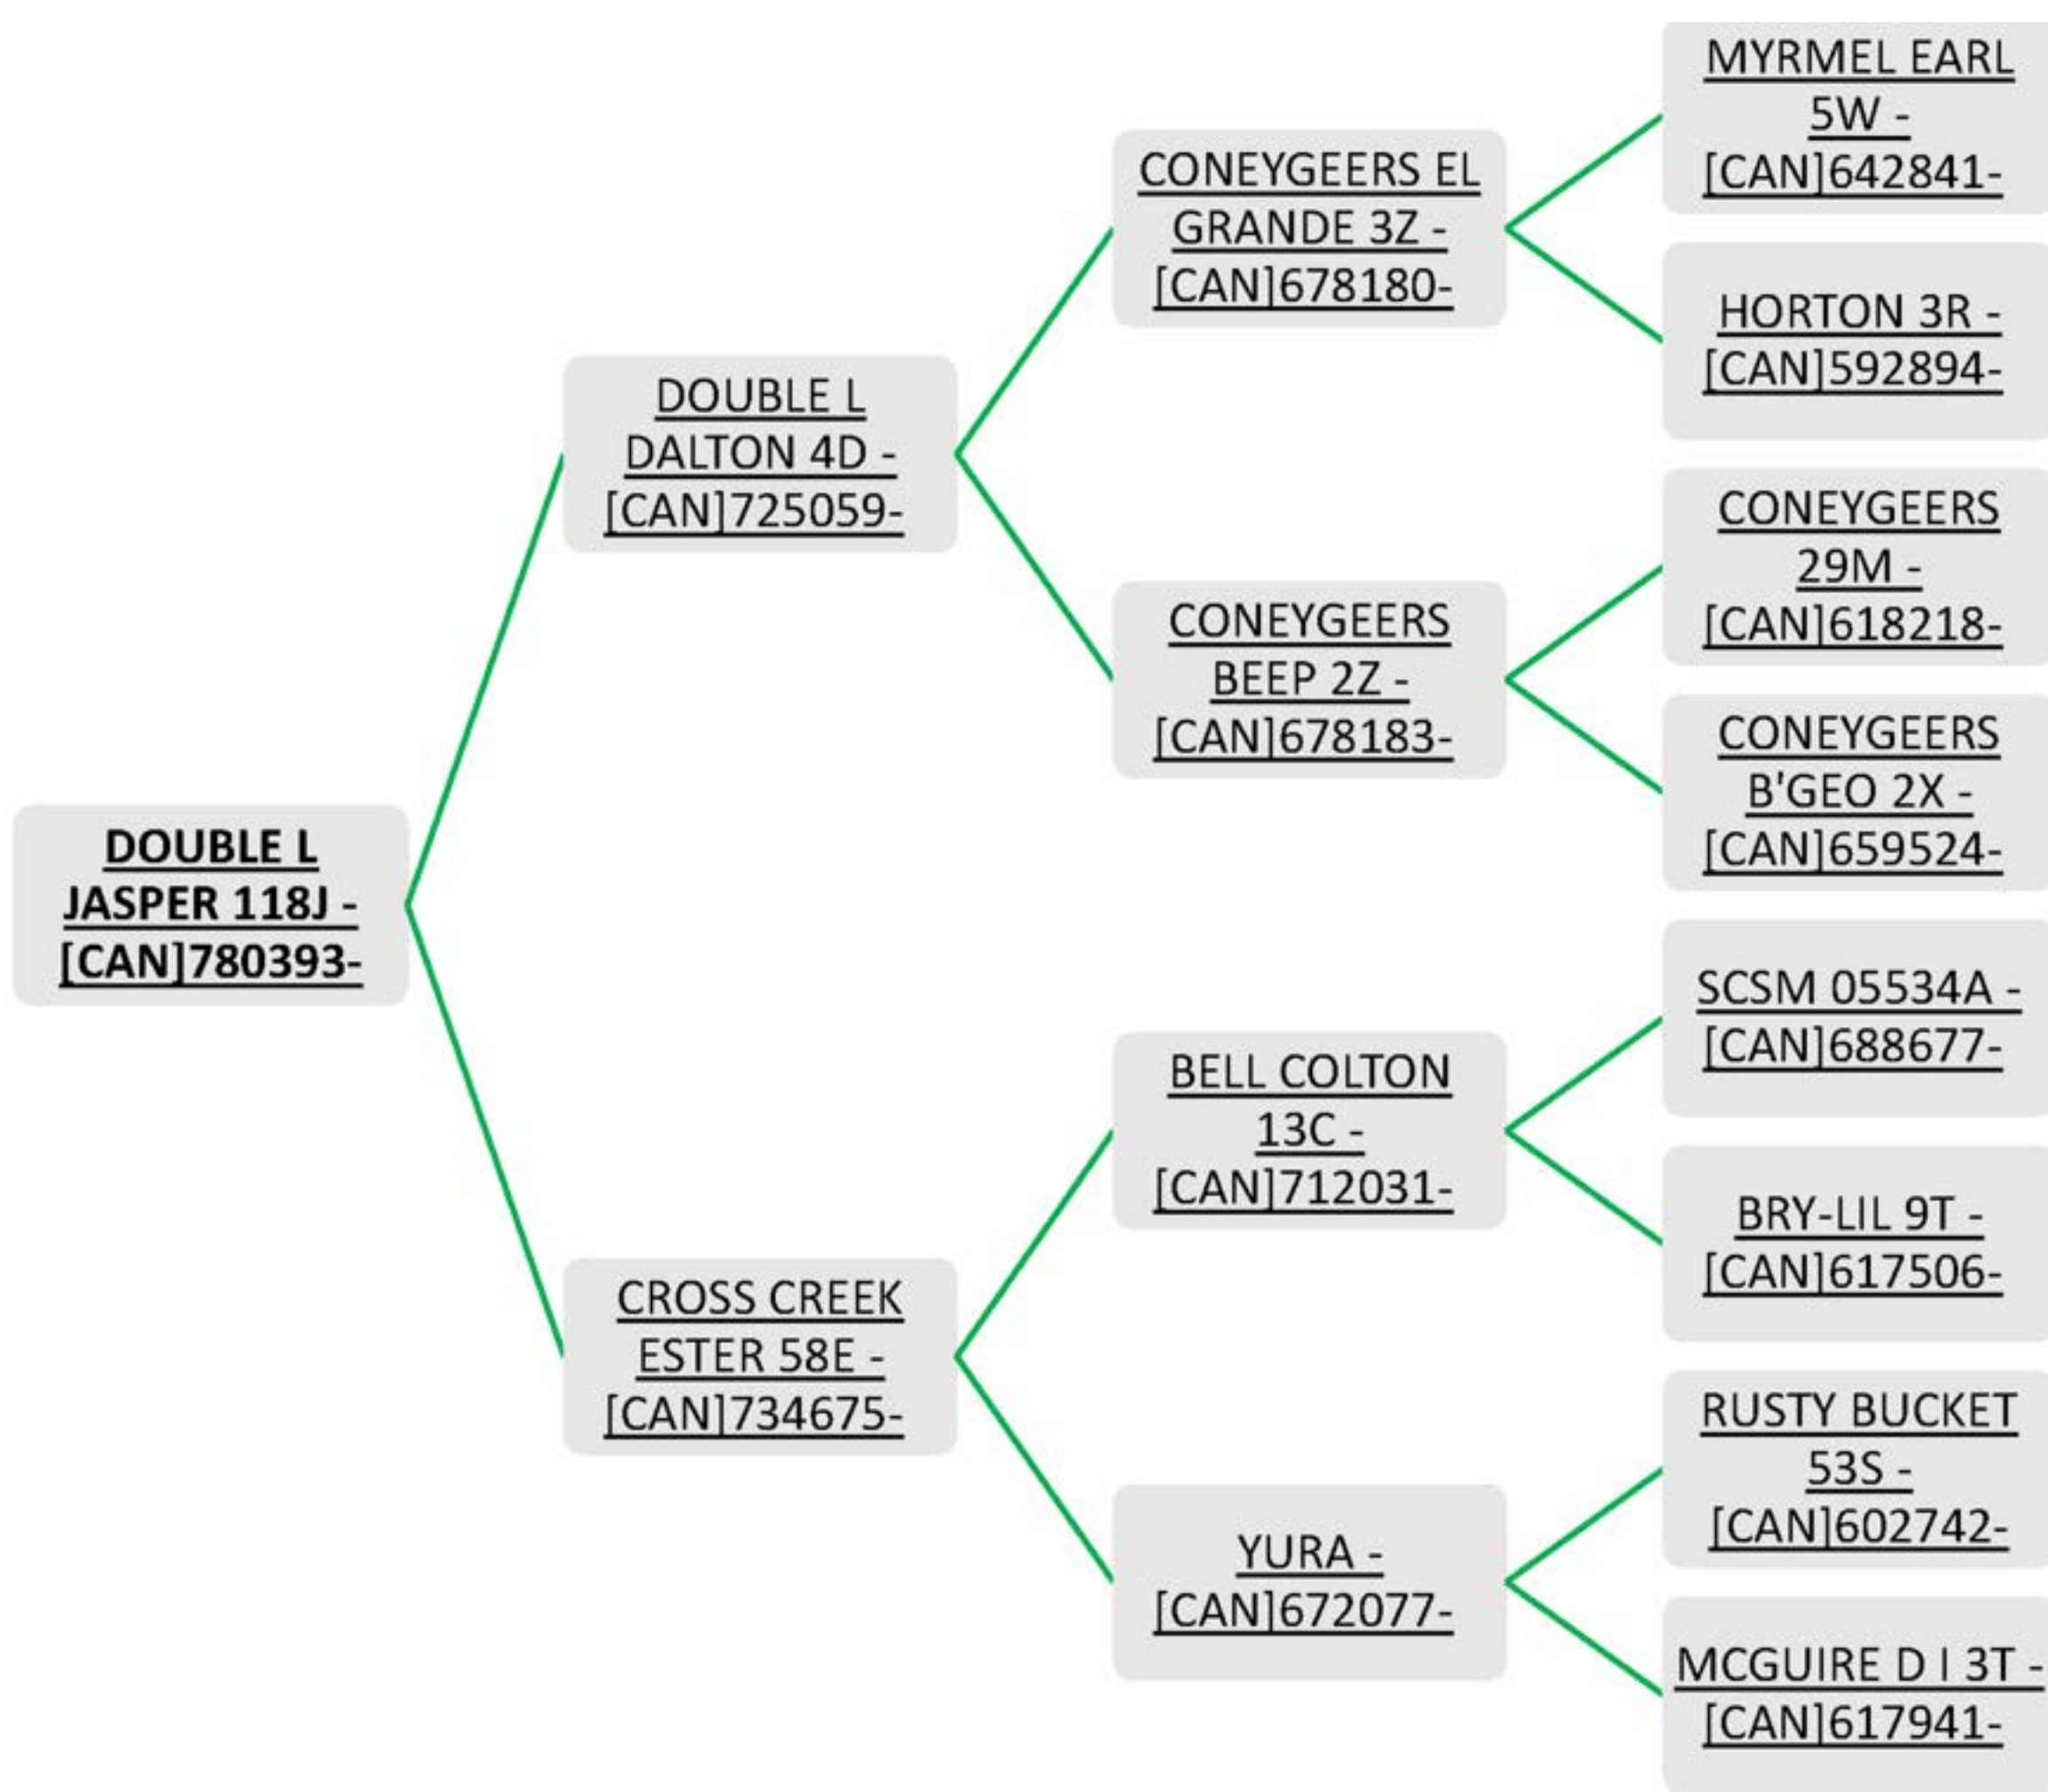

LOT 11

DOUBLE L JAGGER 3J

Yearling Ram * Twin * February 4, 2021

Consigned

By:

Double L

Farm

Breed: North
Country Cheviot

LOT 12

DOUBLE L JASPER 118J

Yearling Ram * Twin * March 1, 2021

**Breed: North
Country Cheviot**

**Consigned
By:
Double L
Farm**

LOT 13

DOUBLE L JERMAINE 49J

Yearling Ram * Twin * February 20, 2021