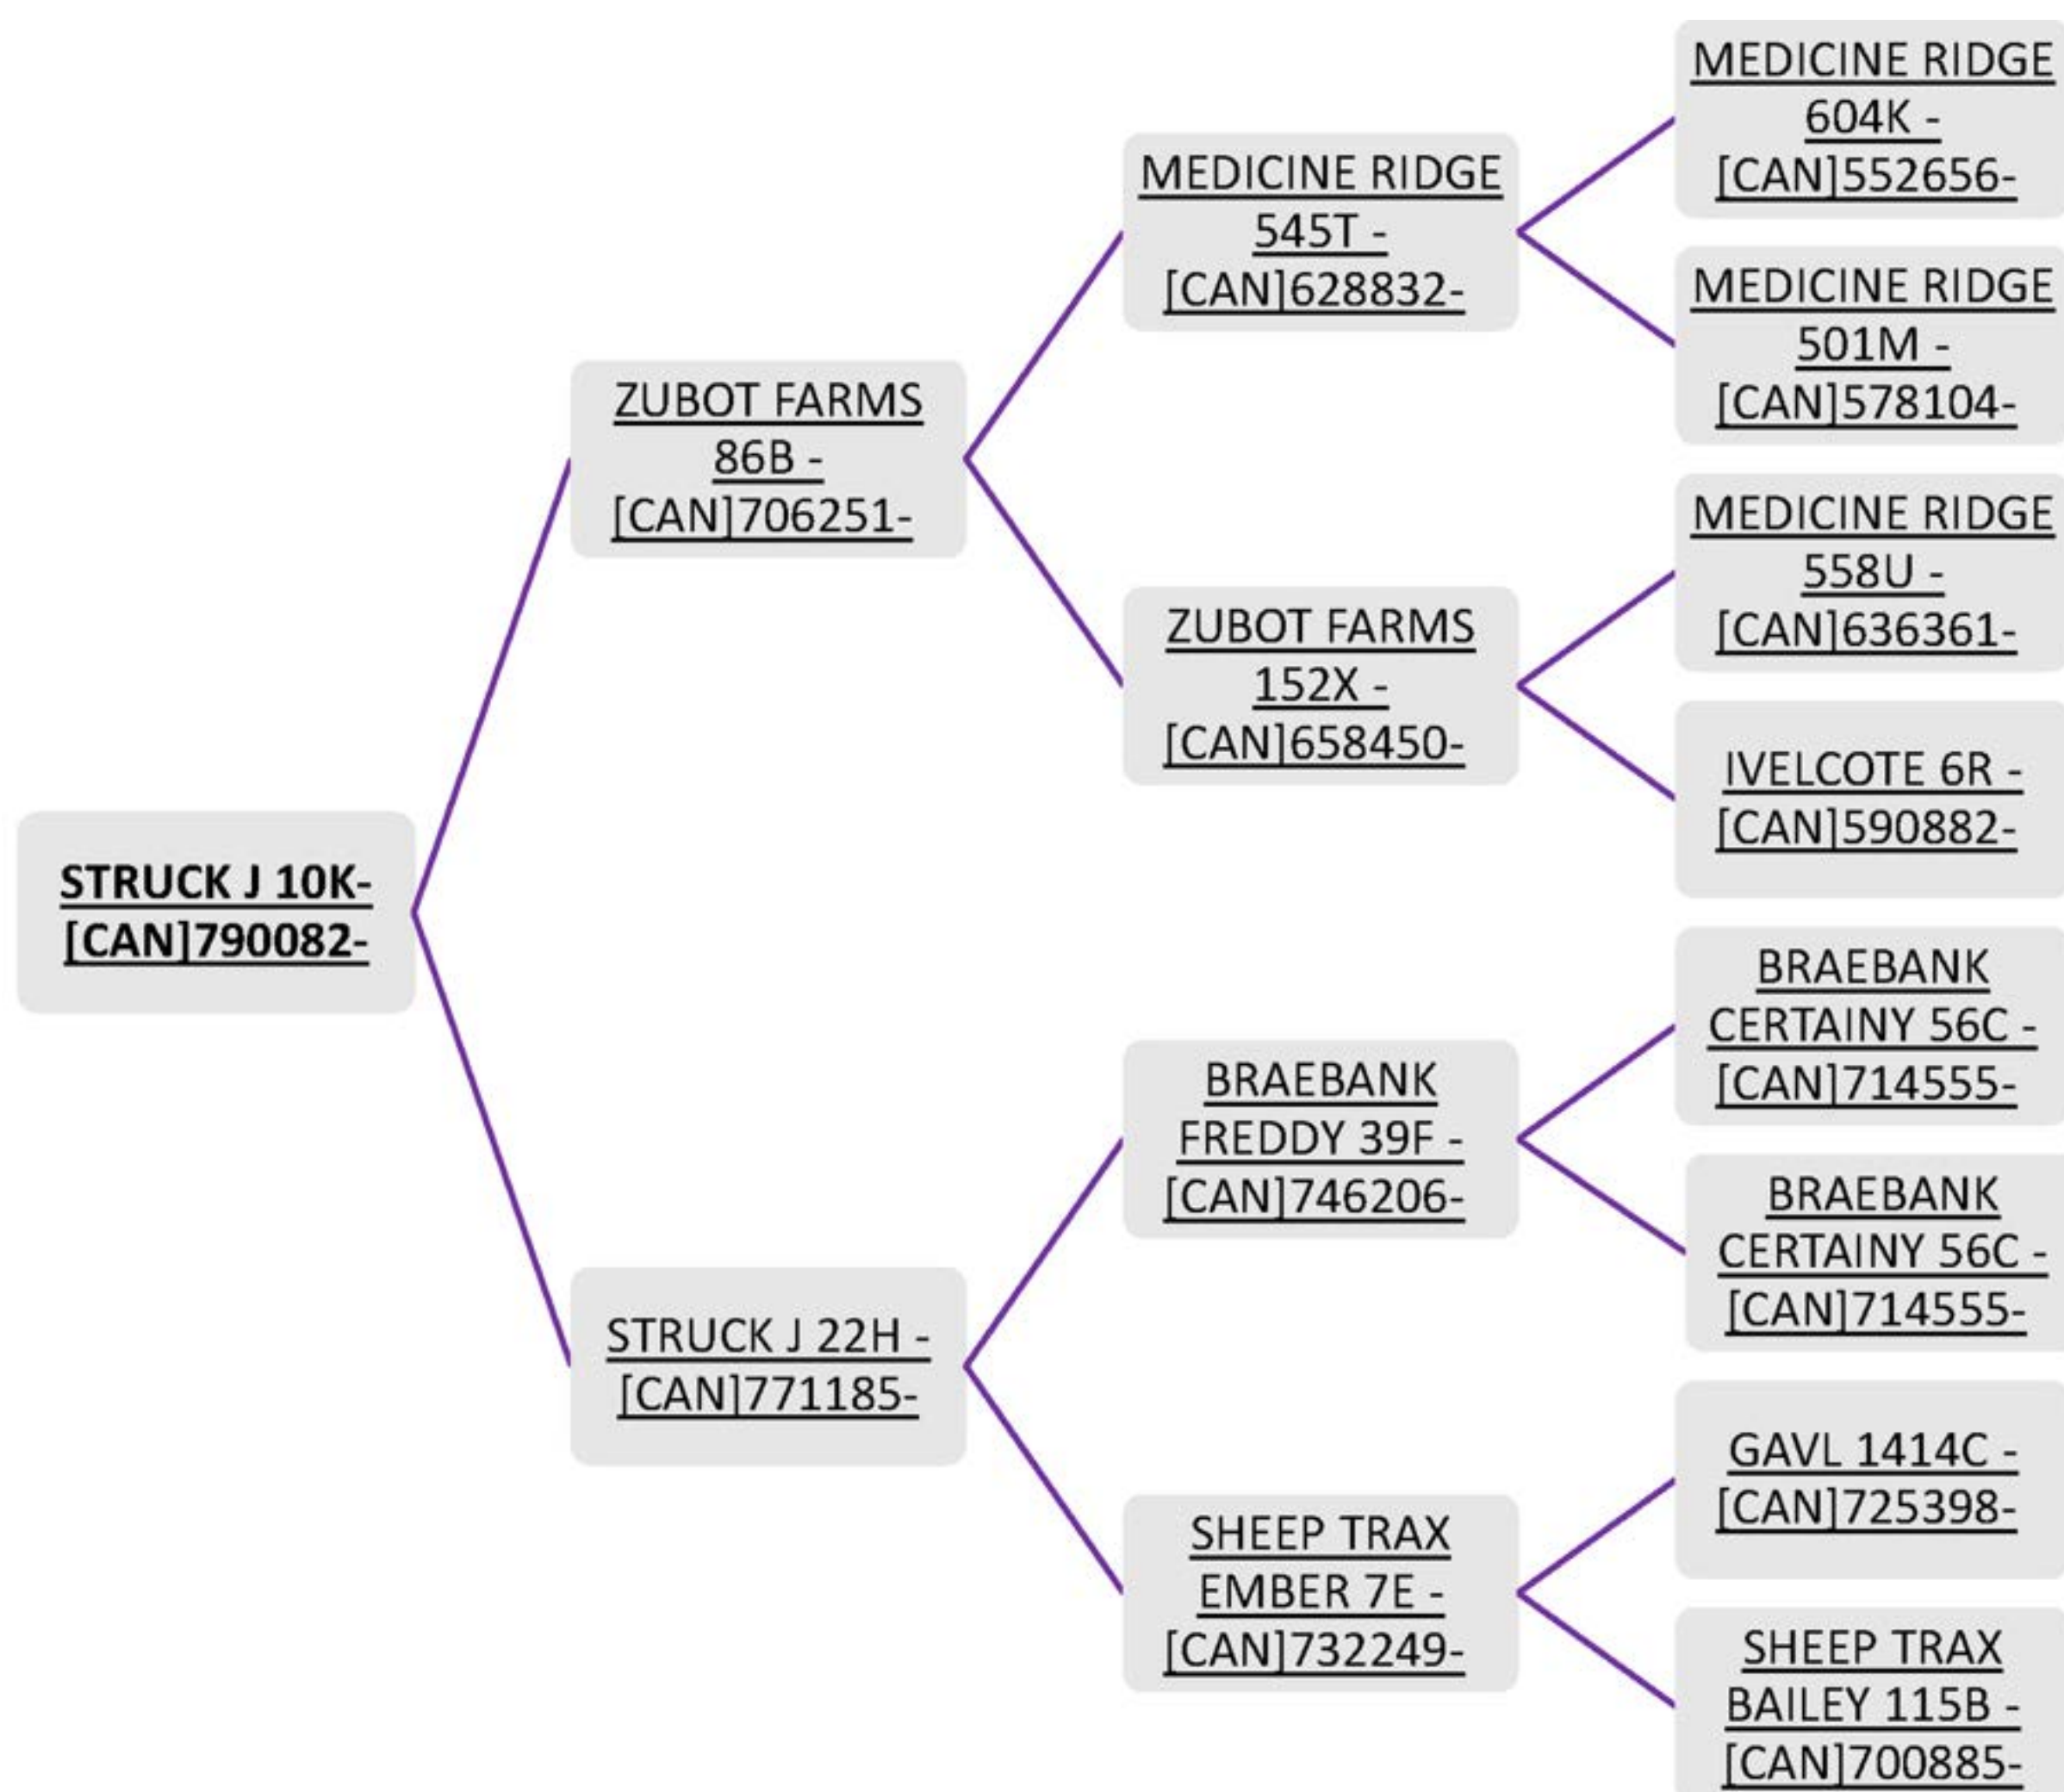

By:

Struck

Farm

**Breed: Canadian
Arcott**

LOT 26

STRUCK J 12K

Ewe Lamb * Single * January 17, 2022

**Breed: Canadian
Arcott**