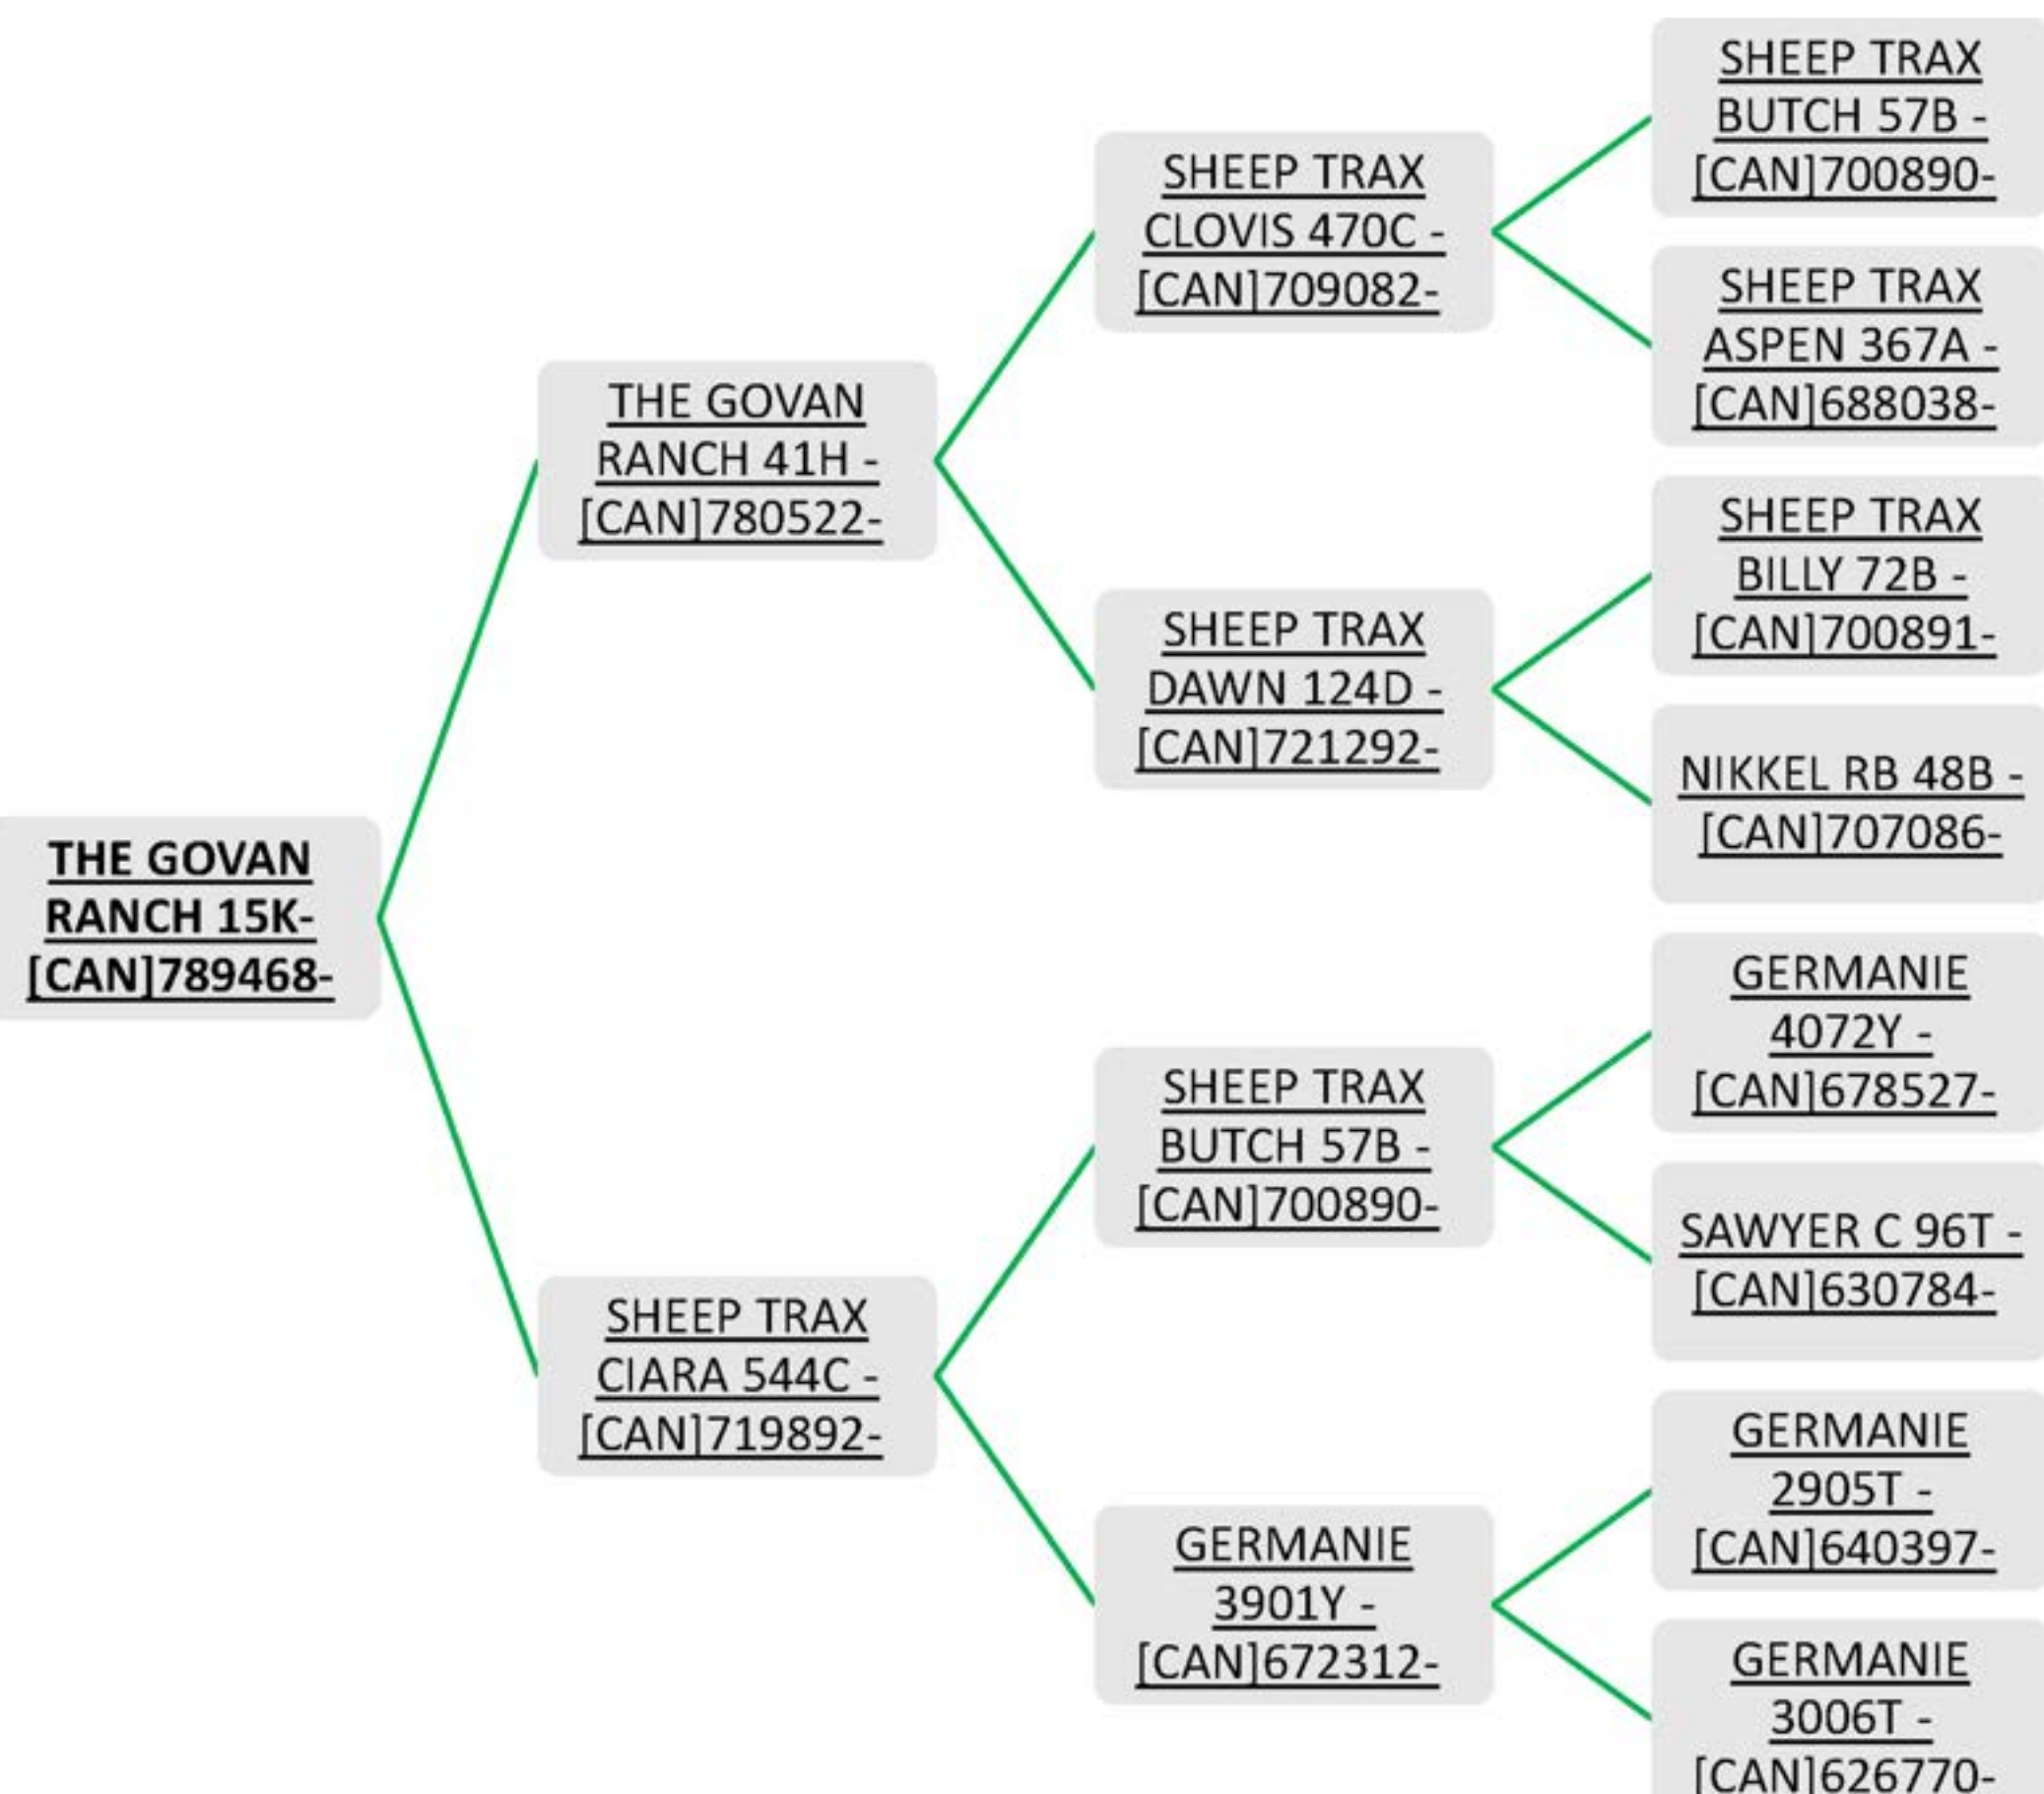

Breed: Canadian

Arcott

**Consigned
By:
Haynestock
Farm**

LOT 35

THE GOVAN RANCH 12K

Ram Lamb * Twin * January 31, 2022

**Breed: Canadian
Arcott**

**Consigned
By:
The Govan
Ranch**

LOT 36

THE GOVAN RANCH 15K

Ram Lamb * Twin * January 30, 2022

**Breed: Canadian
Arcott**

**Consigned
By:
Paige
Govan**

LOT 37

WRIGHT'S BIG RIG 41K

Ram Lamb * Twin * January 15, 2022