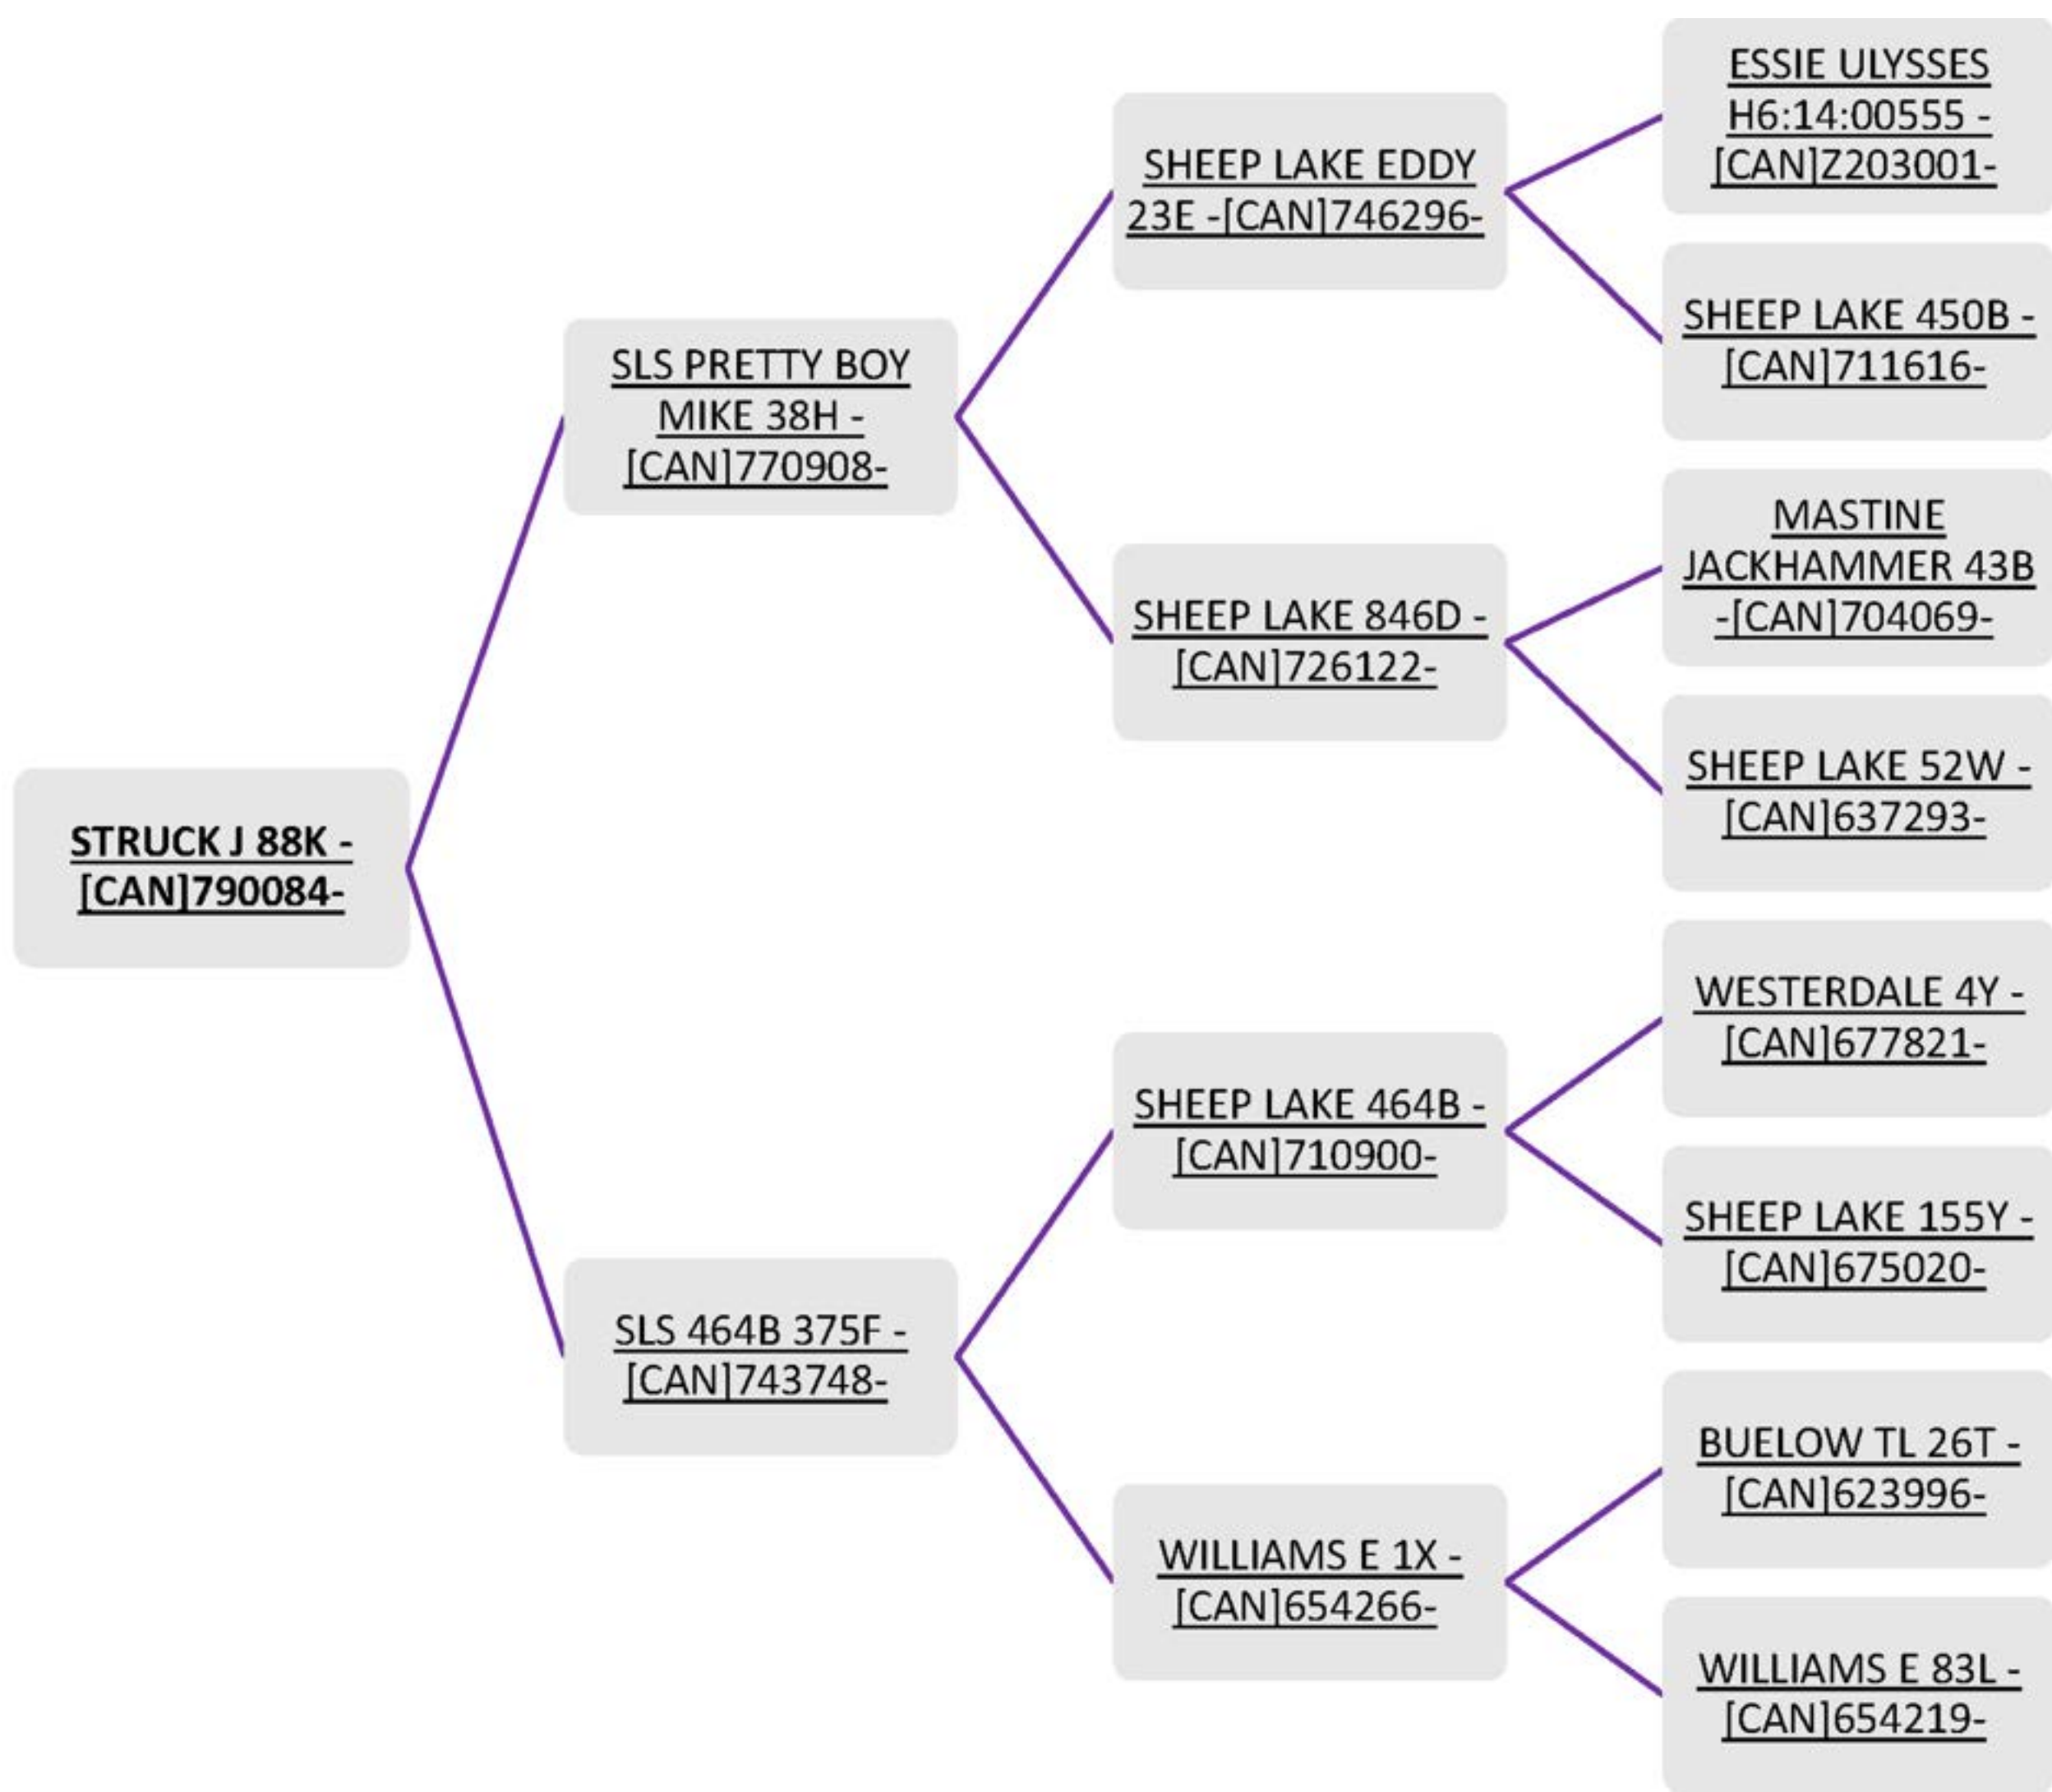

Struck
Farm

Breed: Suffolk

LOT 45

WARD 42K

Ewe Lamb * Triplet * February 2, 2022

Breed: Suffolk

**Consigned
By:
Ward
Suffolks**

LOT 46