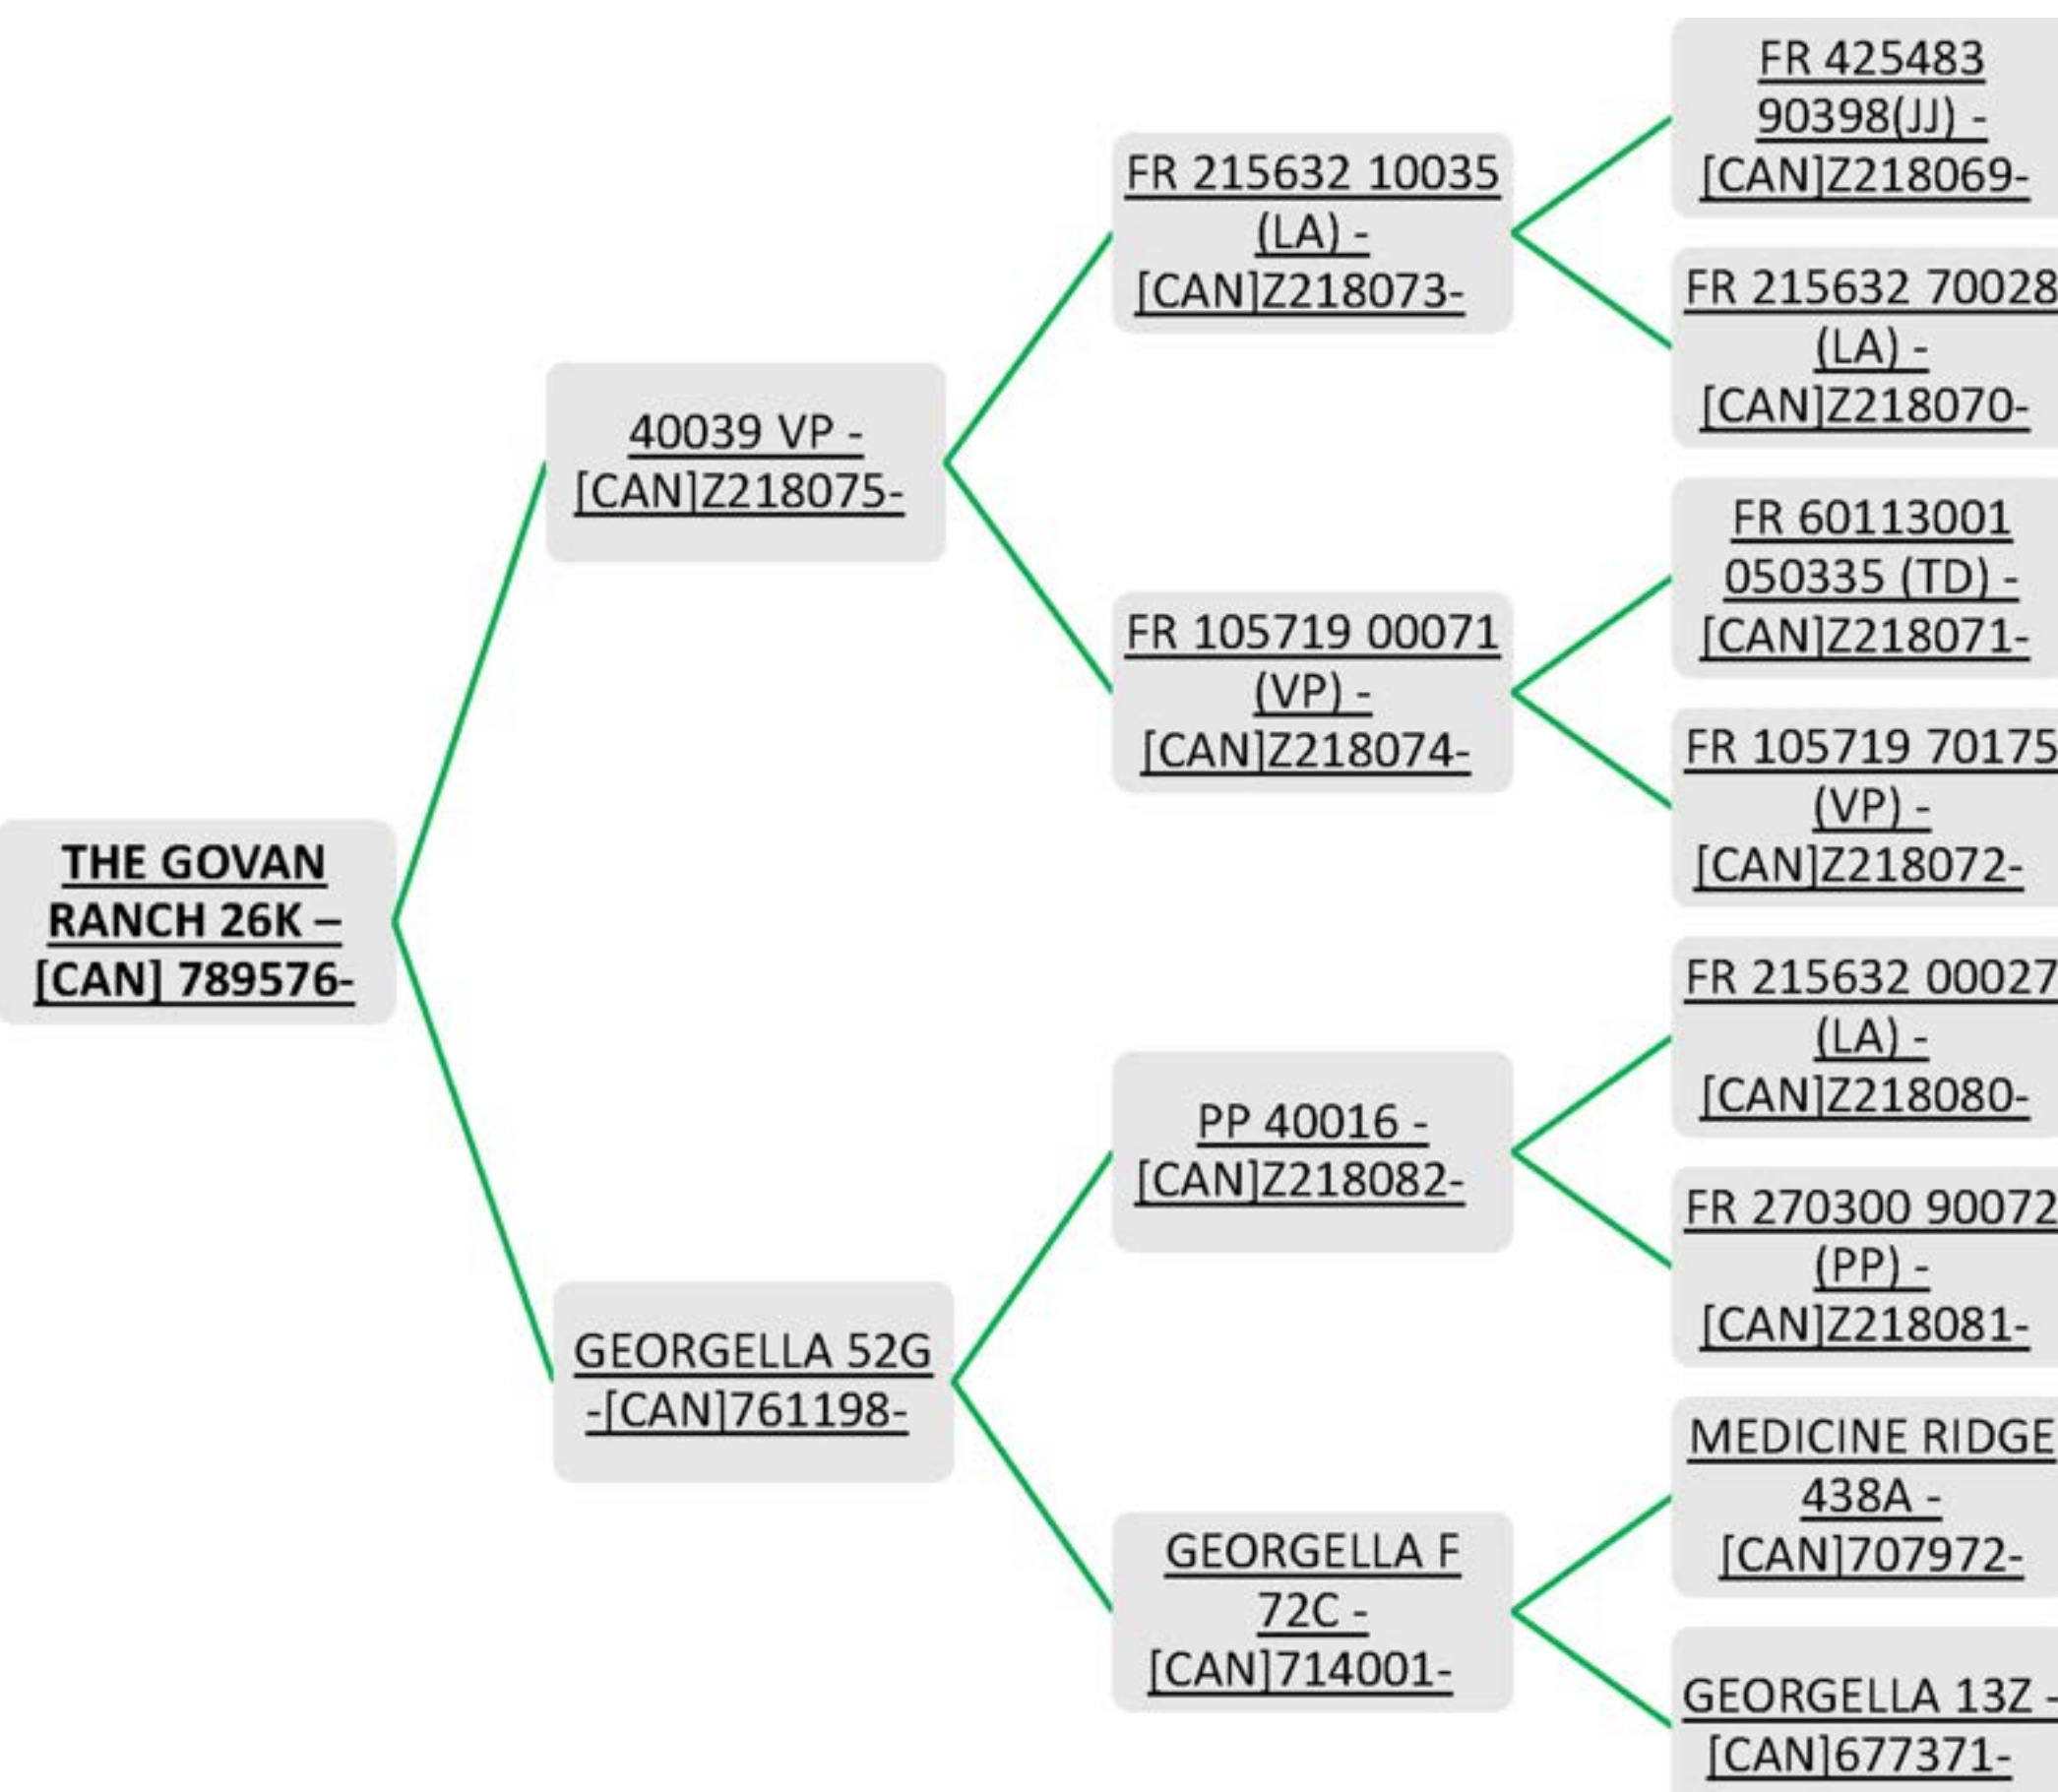

BUSCHOLL 6K

Ram Lamb * Twin * January 2, 2022

Consigned

By:

Chrissy

Buscholl

Breed: North
Country Cheviot

LOT 17

THE GOVAN RANCH 26K

Ram Lamb * Twin * February 22, 2022

Breed: Ile de France

**Consigned
By:
The Govan
Ranch**

LOT 18

THE GOVAN RANCH 19K

Ram Lamb * Twin * February 19, 2022

Breed: Ile de France