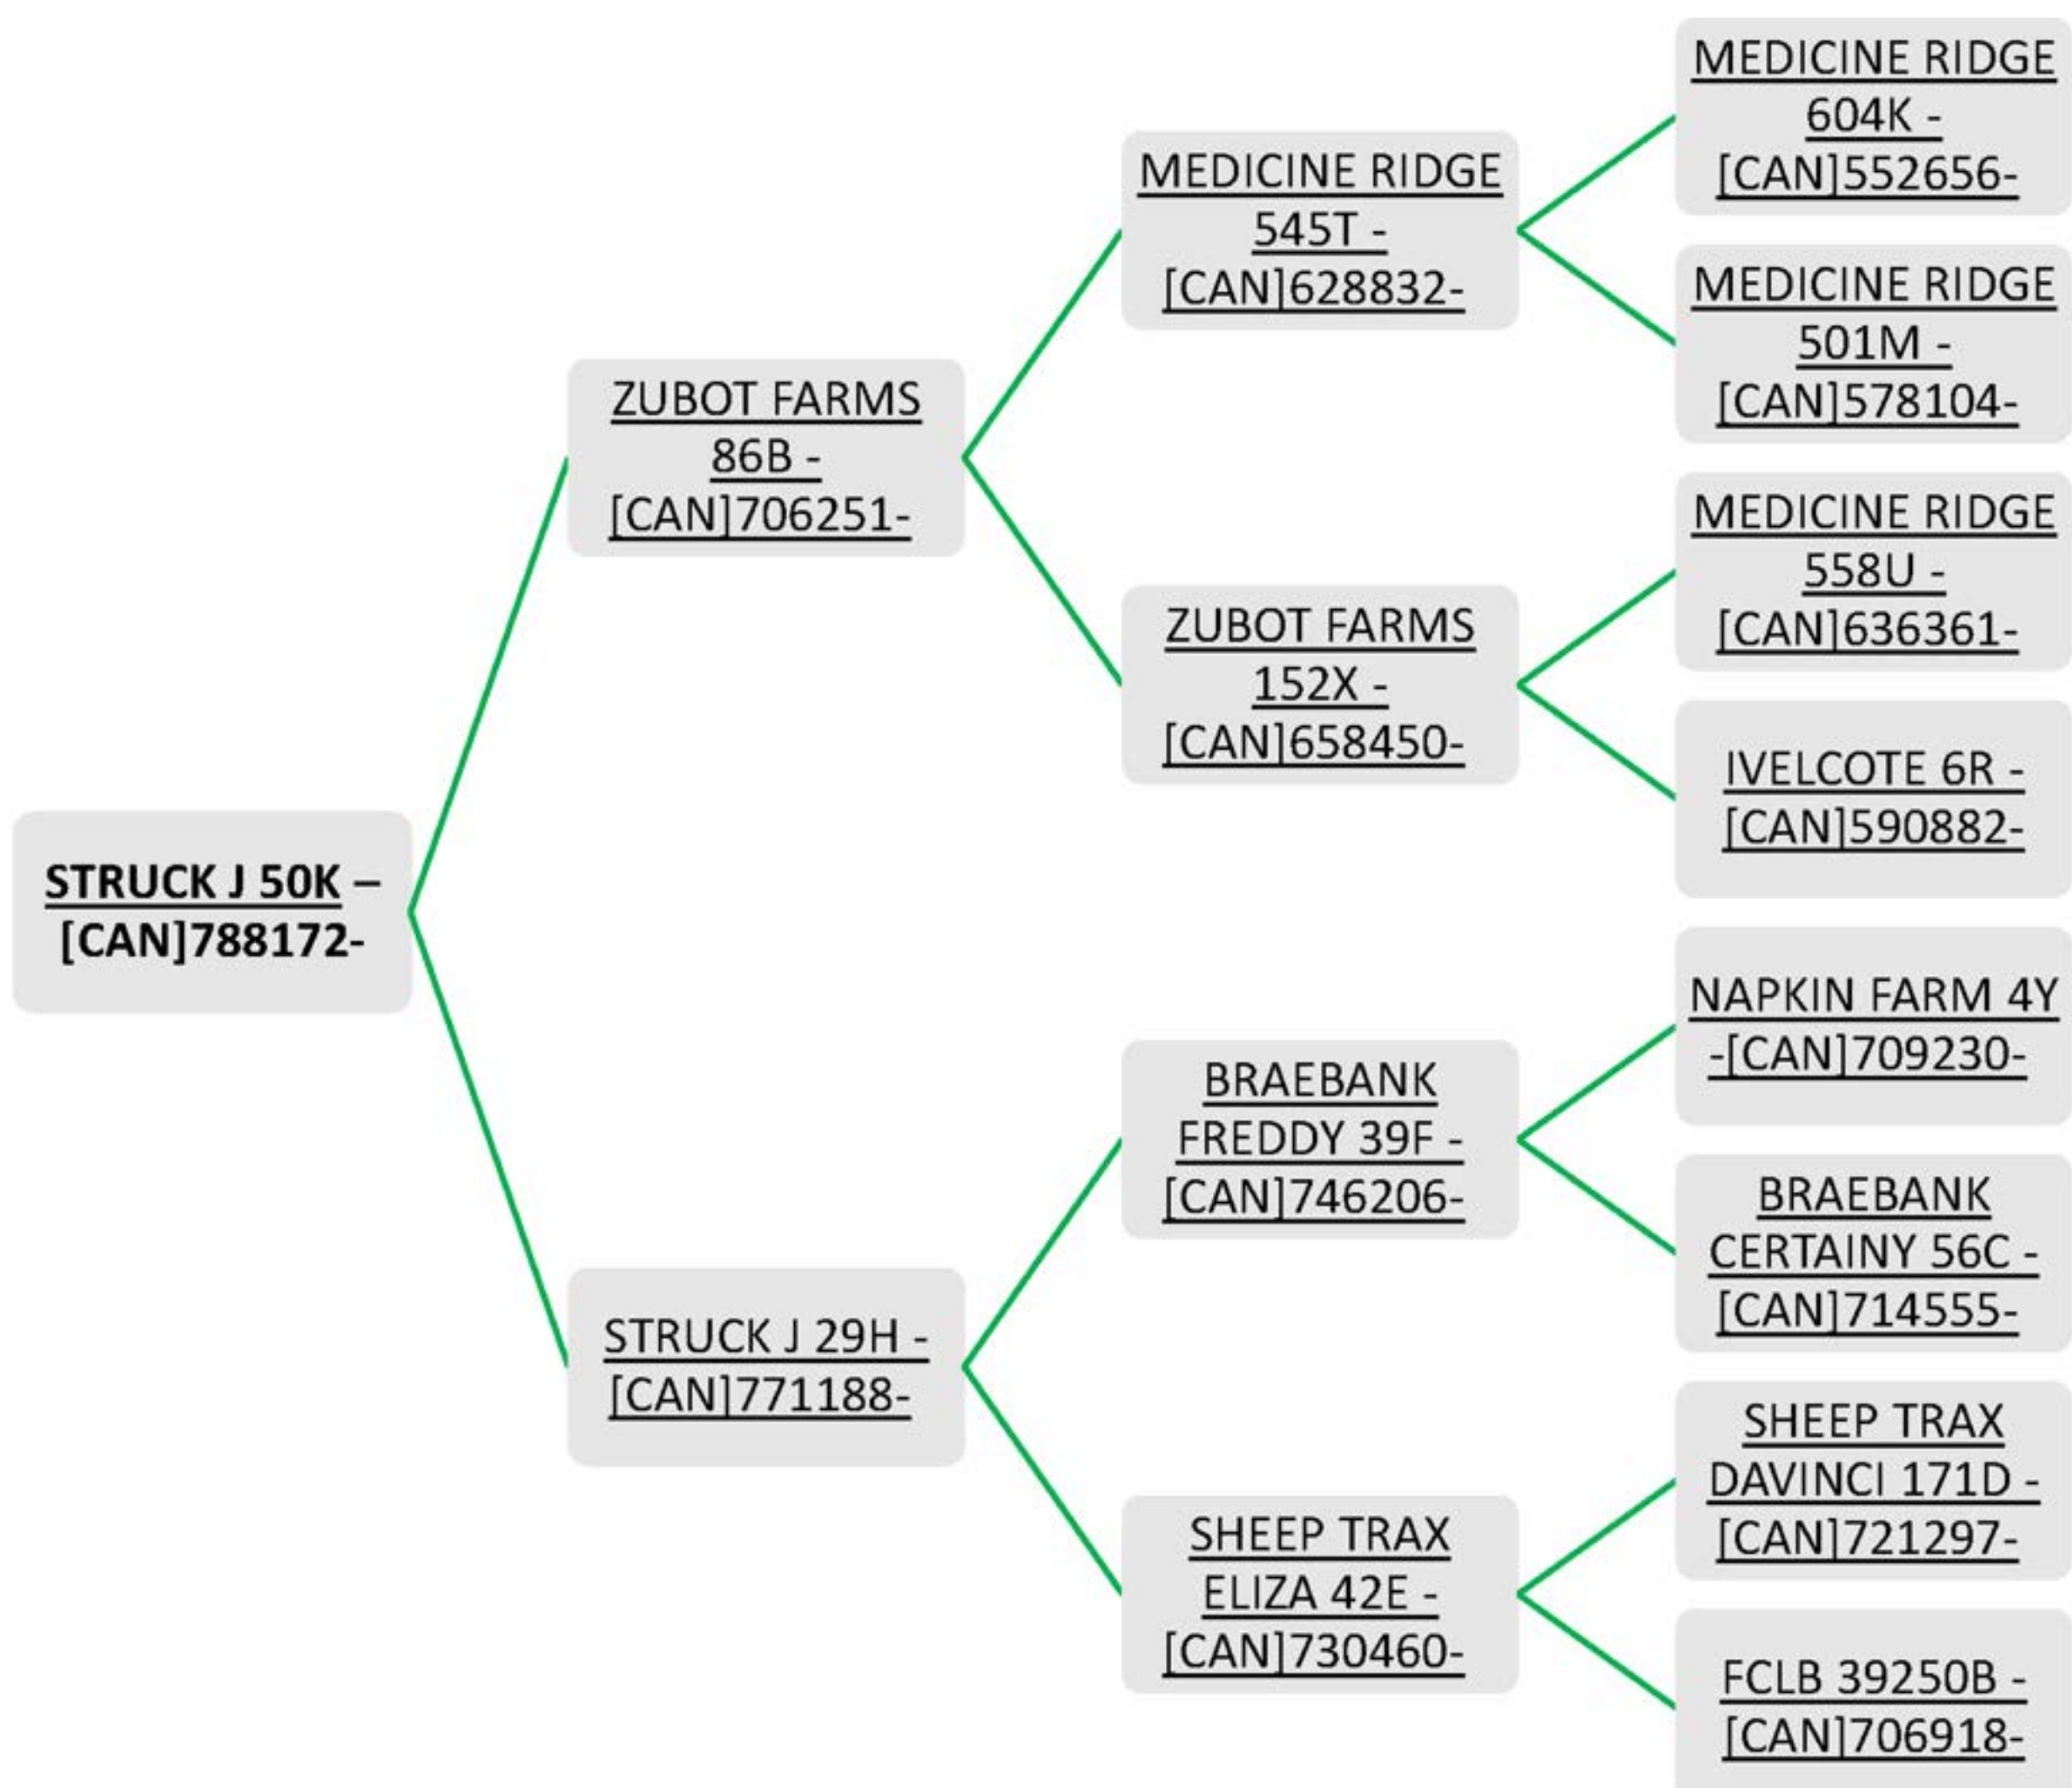

LOT 38

STRUCK J 50K

Ram Lamb * Single * January 21, 2022

**Breed: Canadian
Arcott**

**Consigned
By:
Struck
Farm**