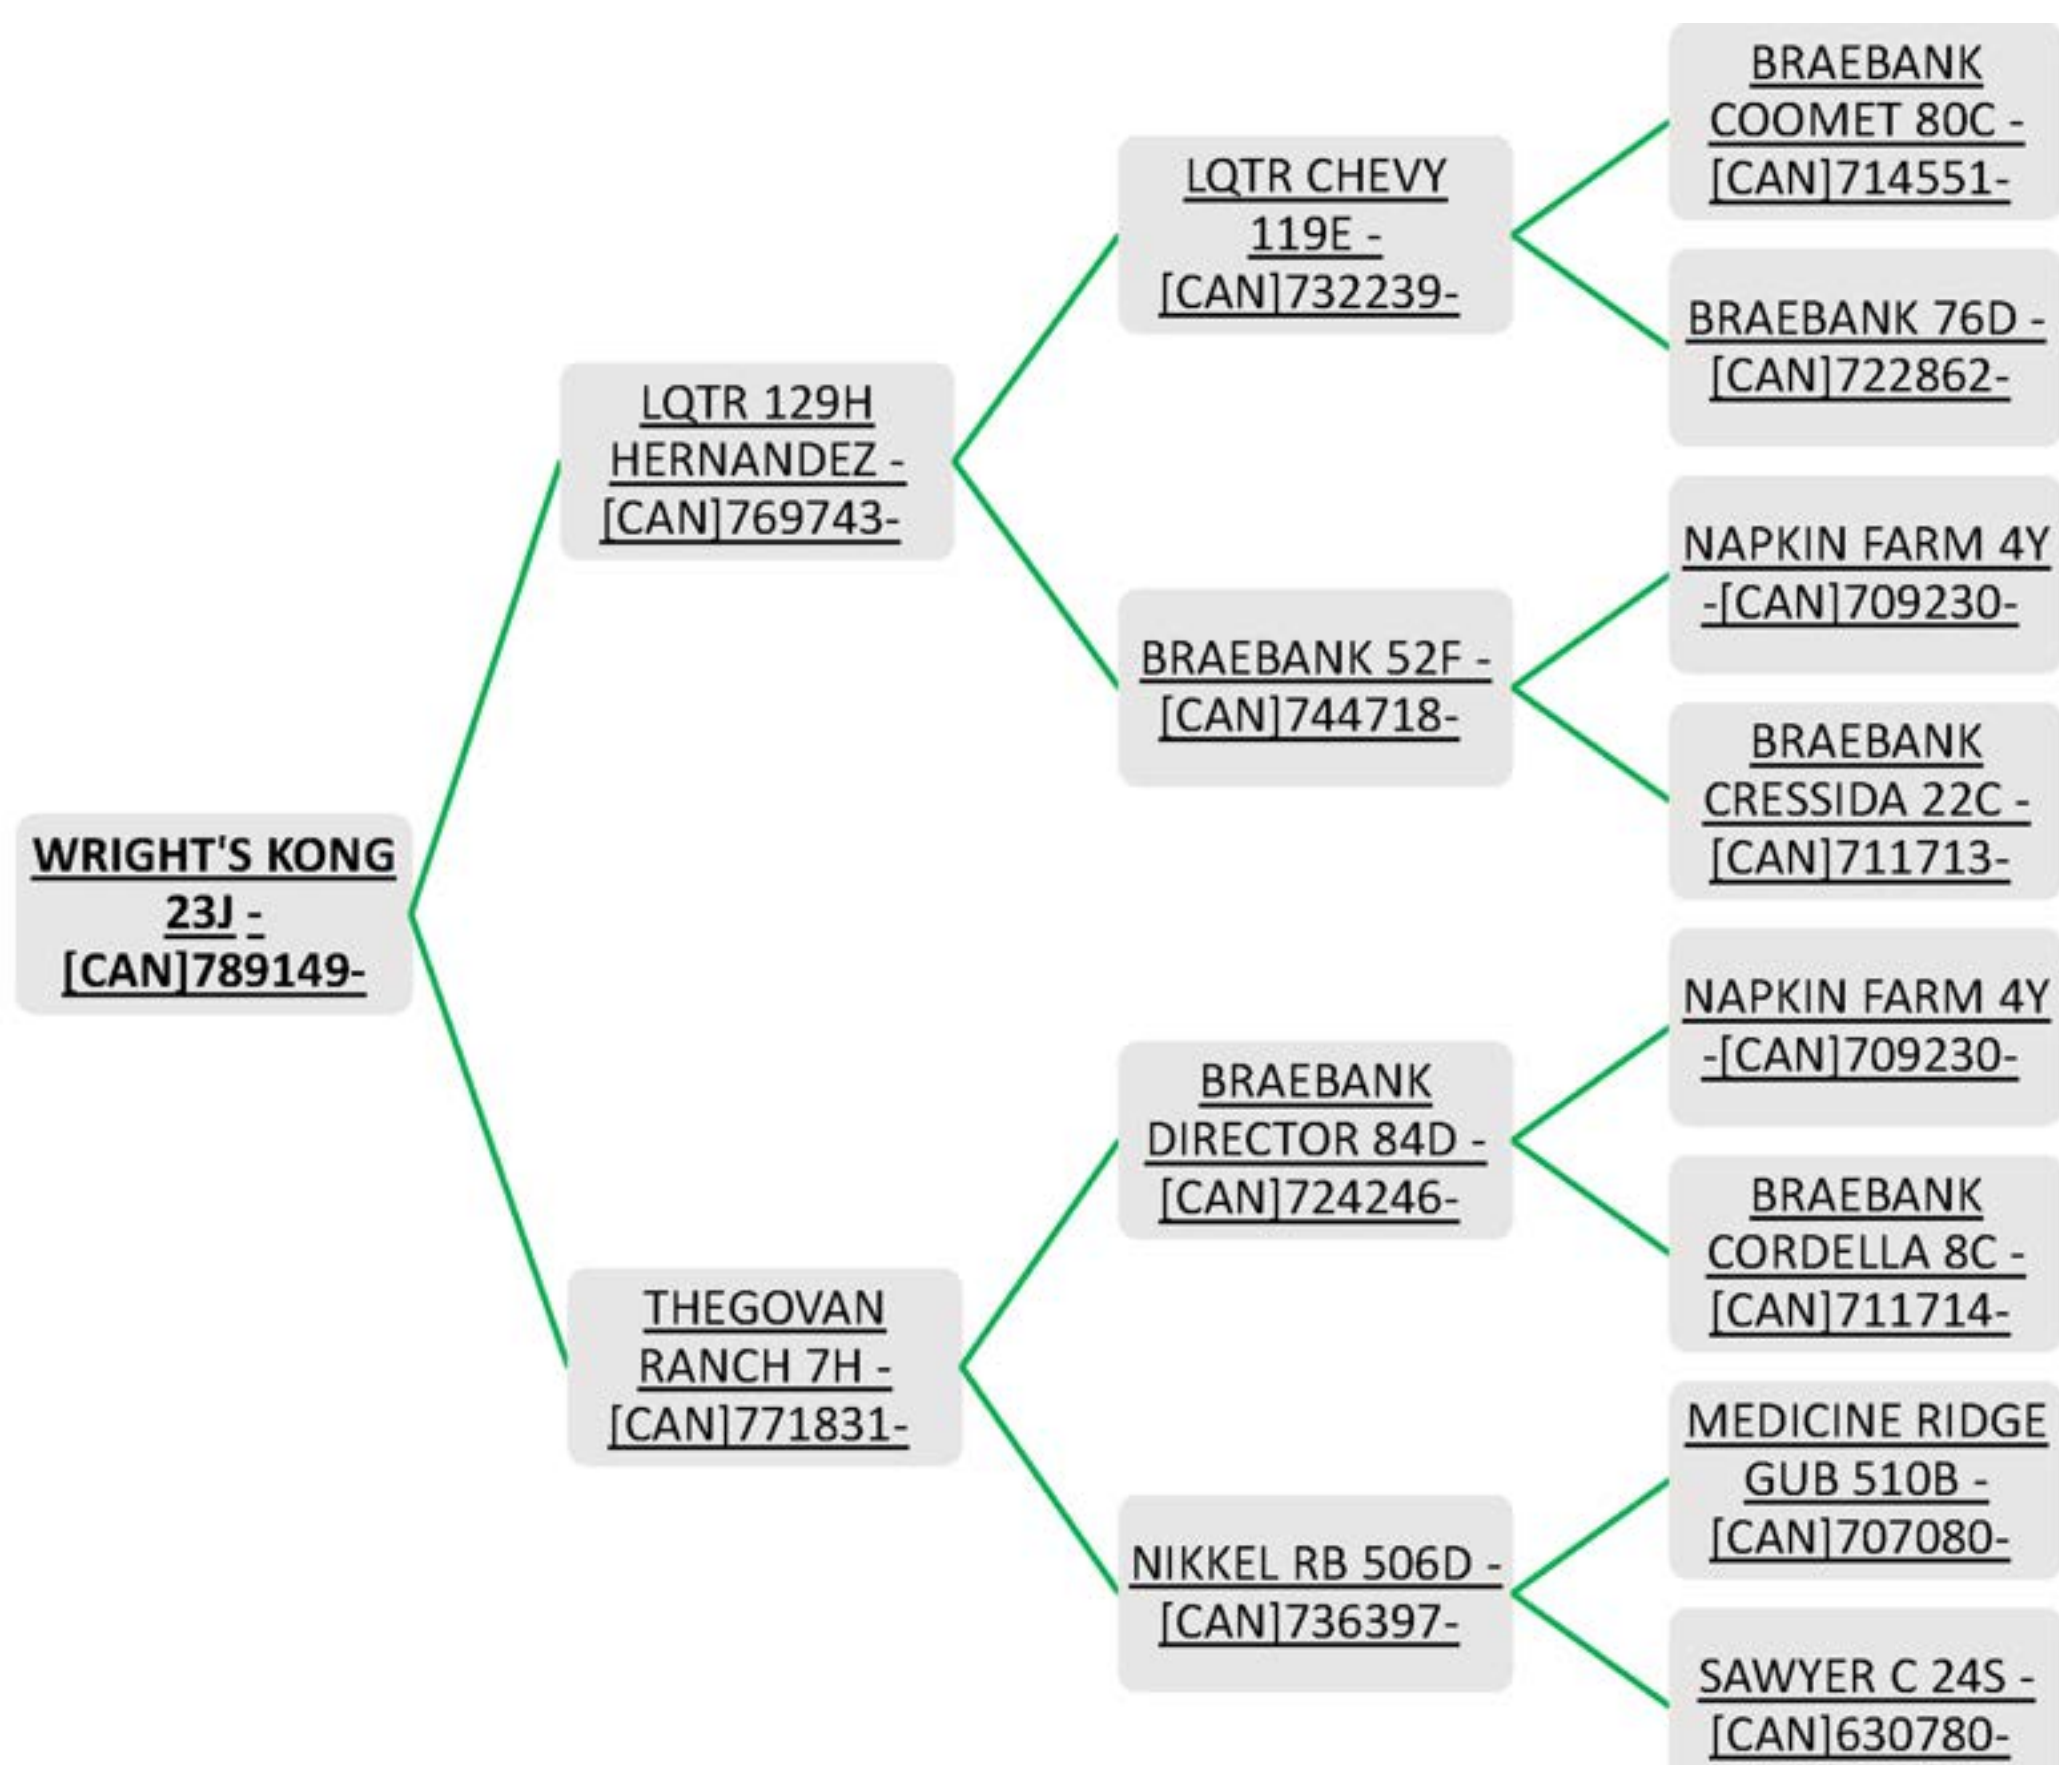

13lb BW

50 day - 60 lb

100 day - 112 lb

Current WT - July 2, 2022 - 230 lb

**Breed: Canadian
Arcott**

**Consigned
By:
CJL
Livestock**

LOT 33

WRIGHT'S PATCH 26J