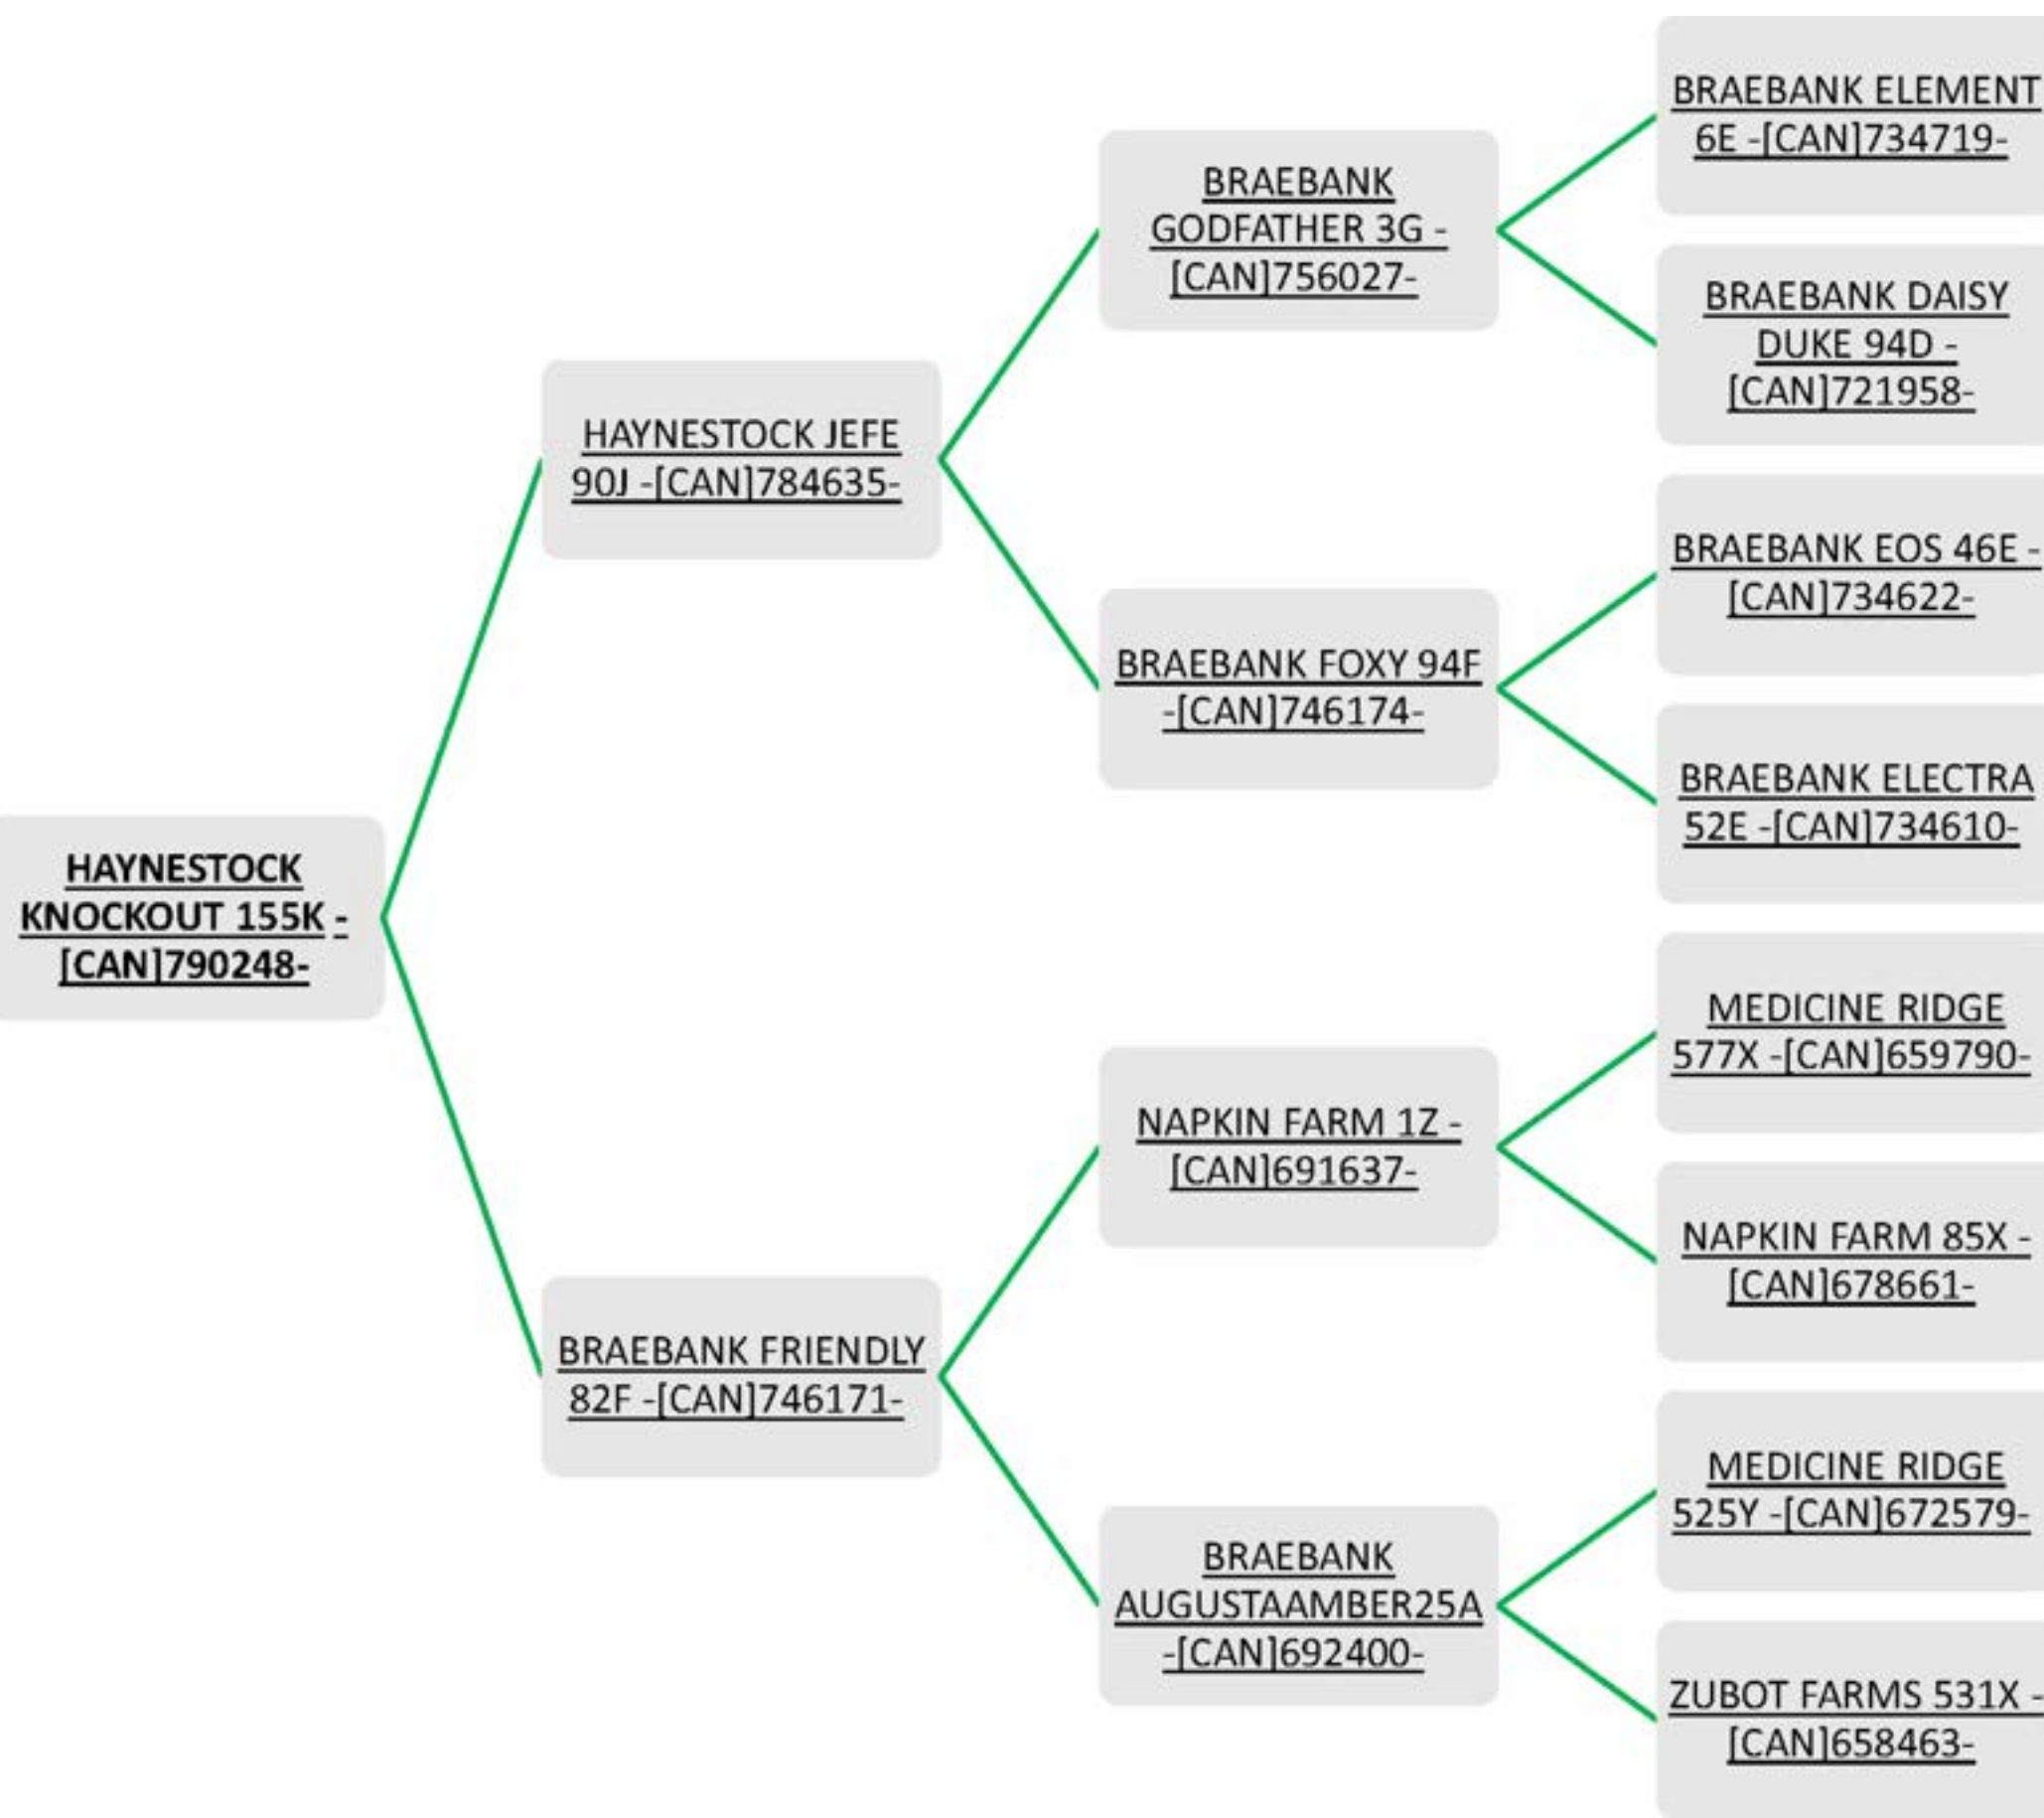

Breed: Canadian

Arcott