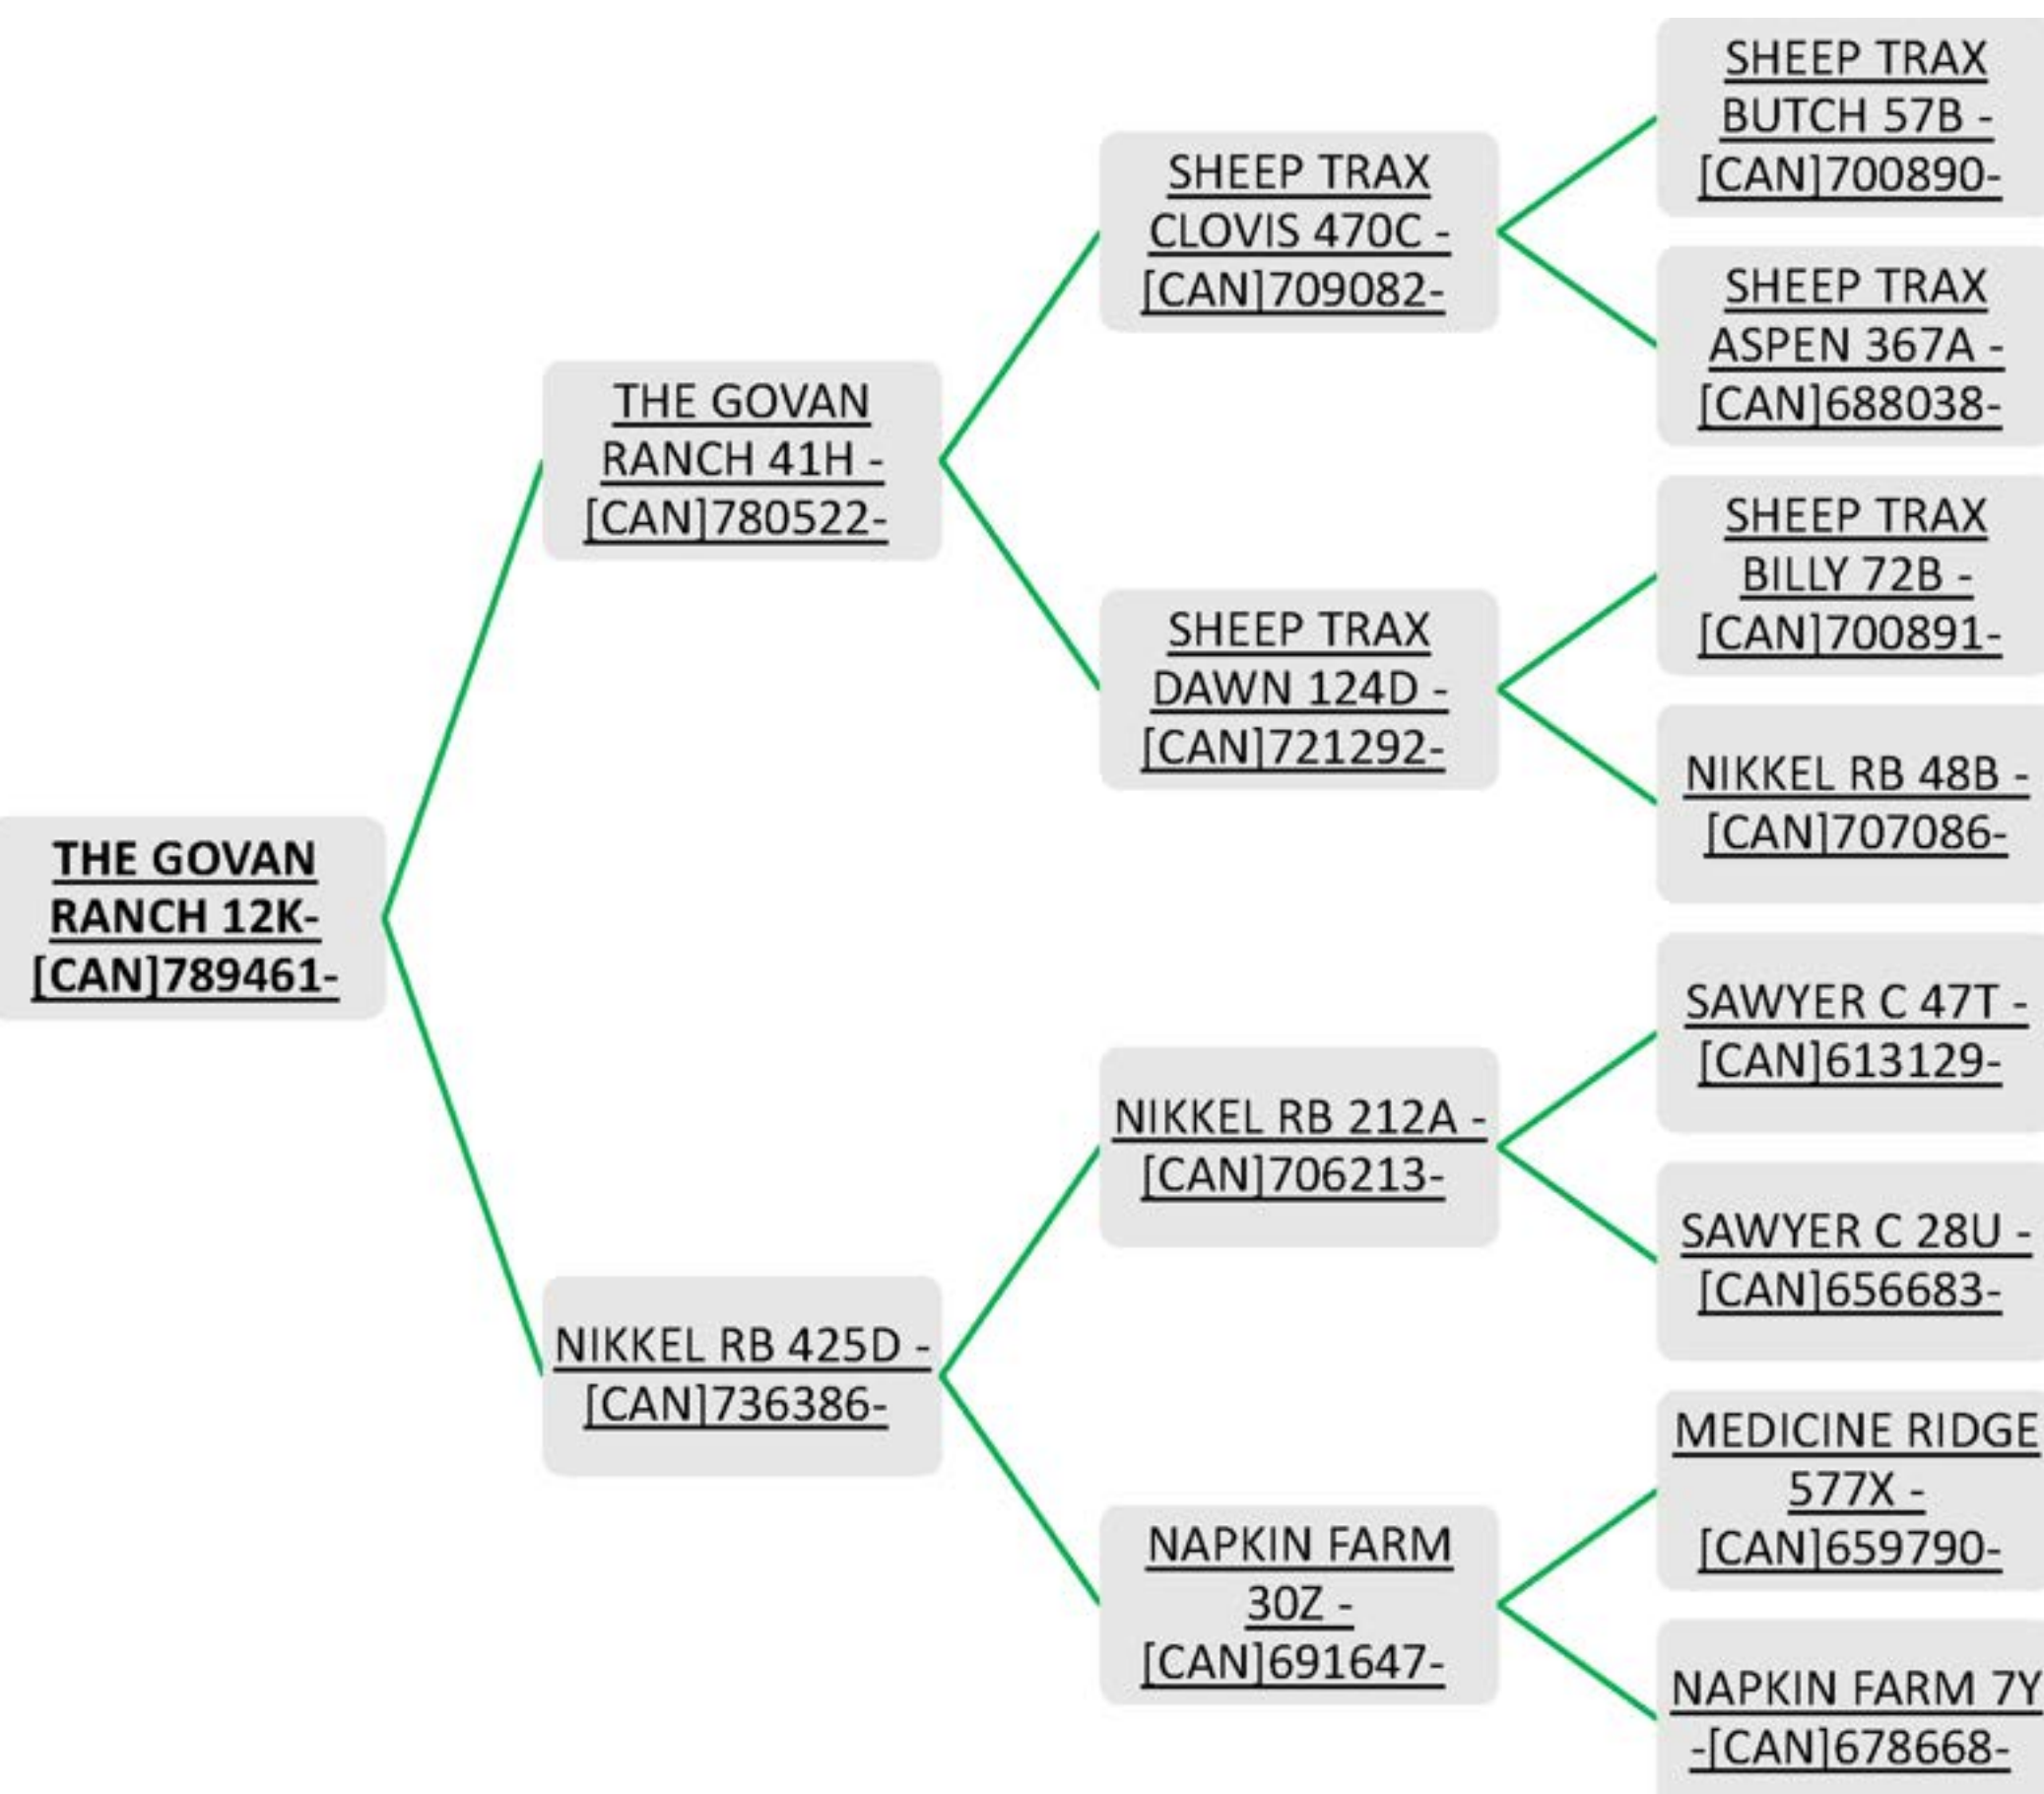

Breed: Canadian

Arcott

**Consigned
By:
Haynestock
Farm**

LOT 35

THE GOVAN RANCH 12K

Ram Lamb * Twin * January 31, 2022

**Breed: Canadian
Arcott**

**Consigned
By:
The Govan
Ranch**