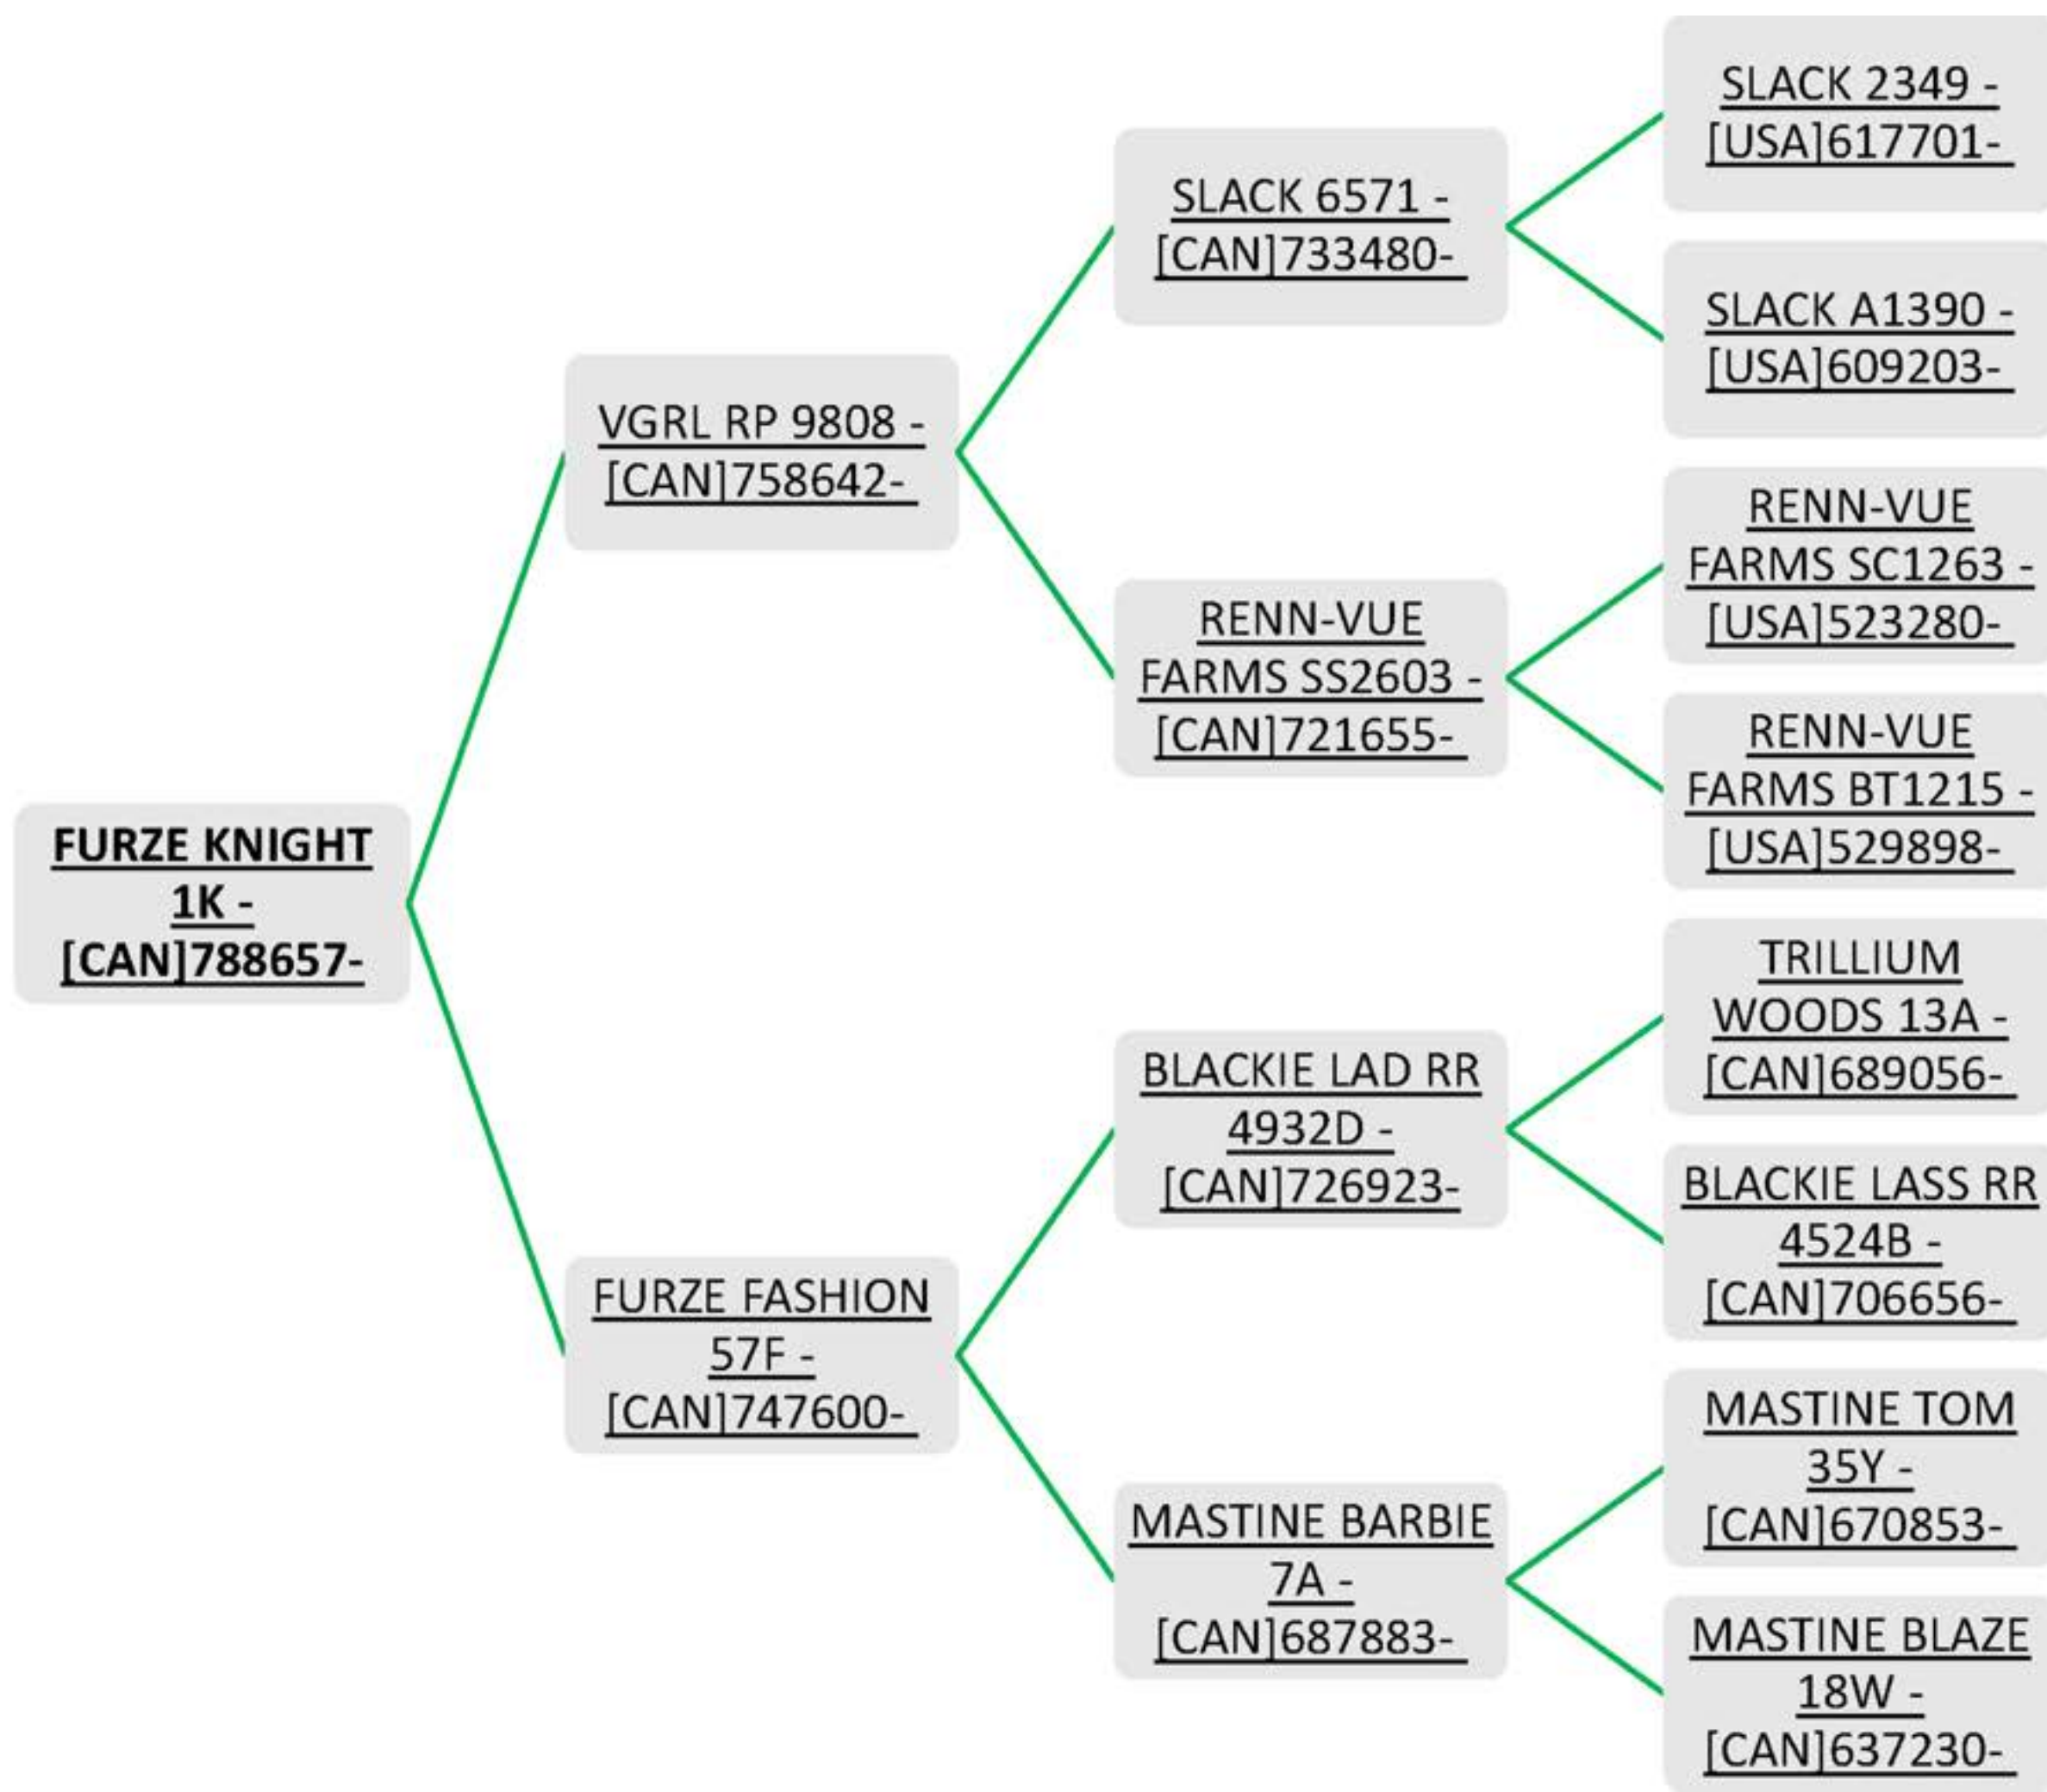

LOT 47

FURZE KNIGHT 1K

Ram Lamb * Twin * January 3, 2022

Breed: Suffolk

Consigned

By:

Furze

Farms Ltd.