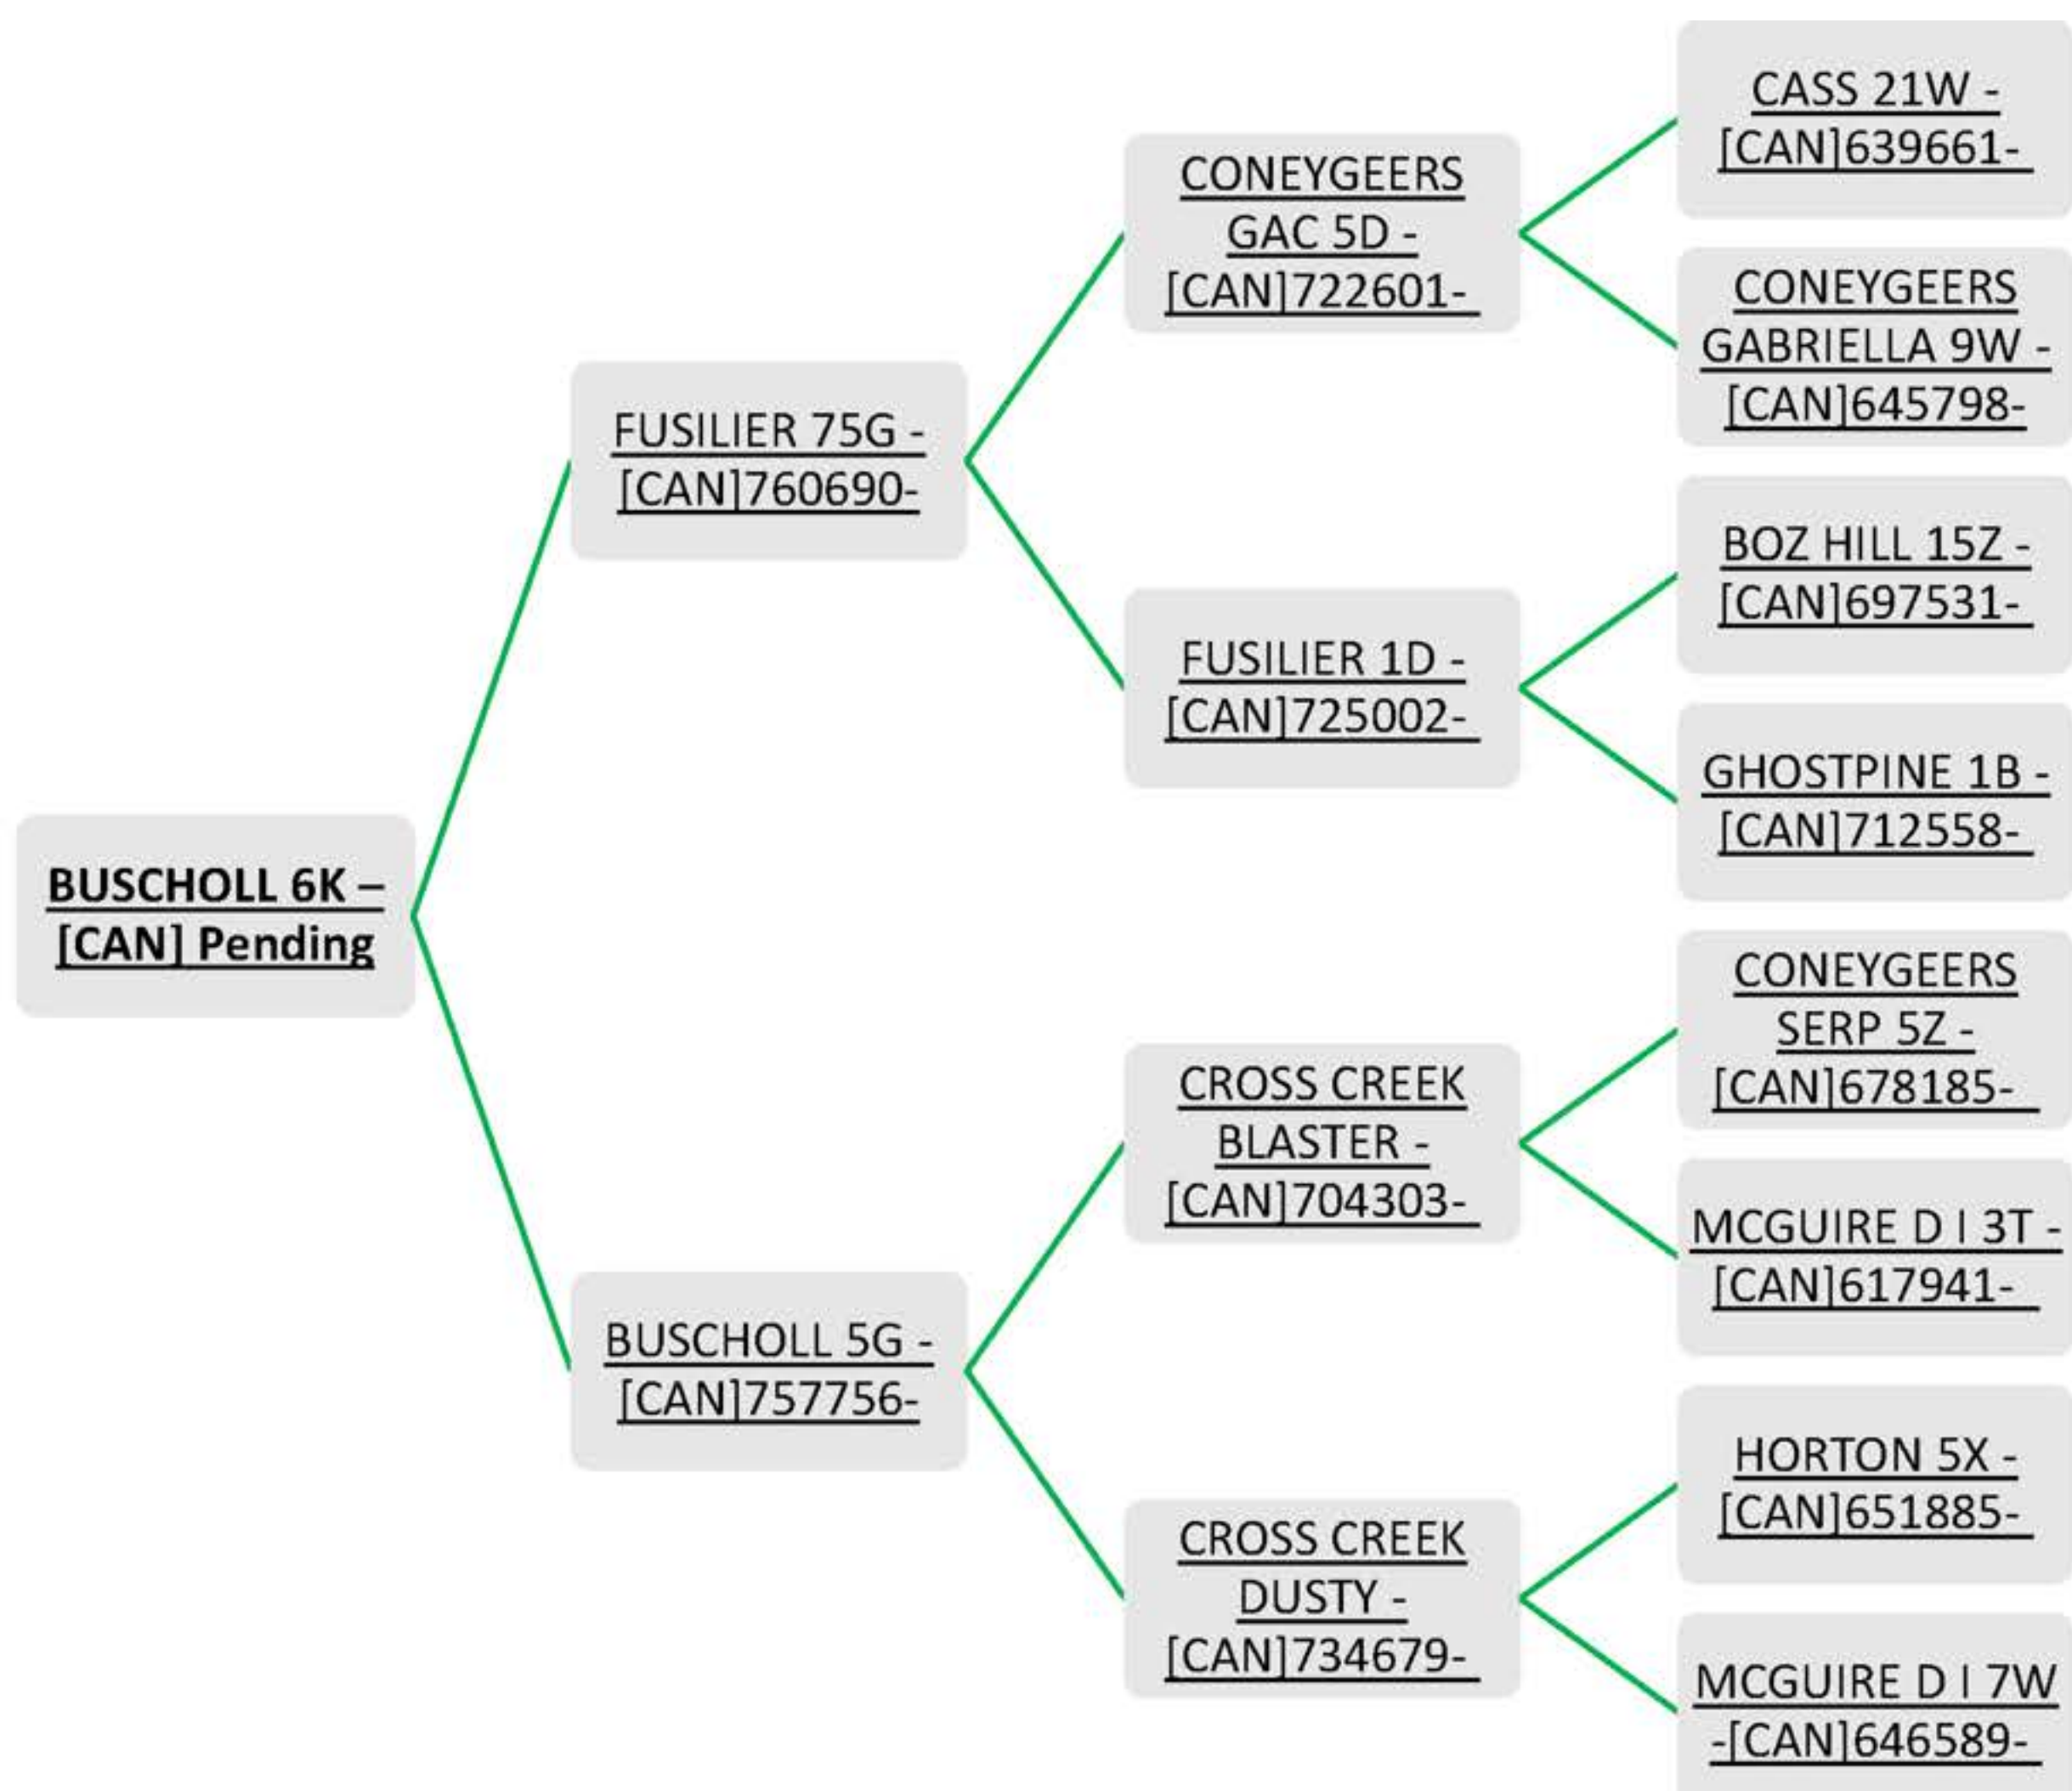

BUSCHOLL 6K

Ram Lamb * Twin * January 2, 2022

Consigned

By:

Chrissy

Buscholl

Breed: North
Country Cheviot

LOT 17