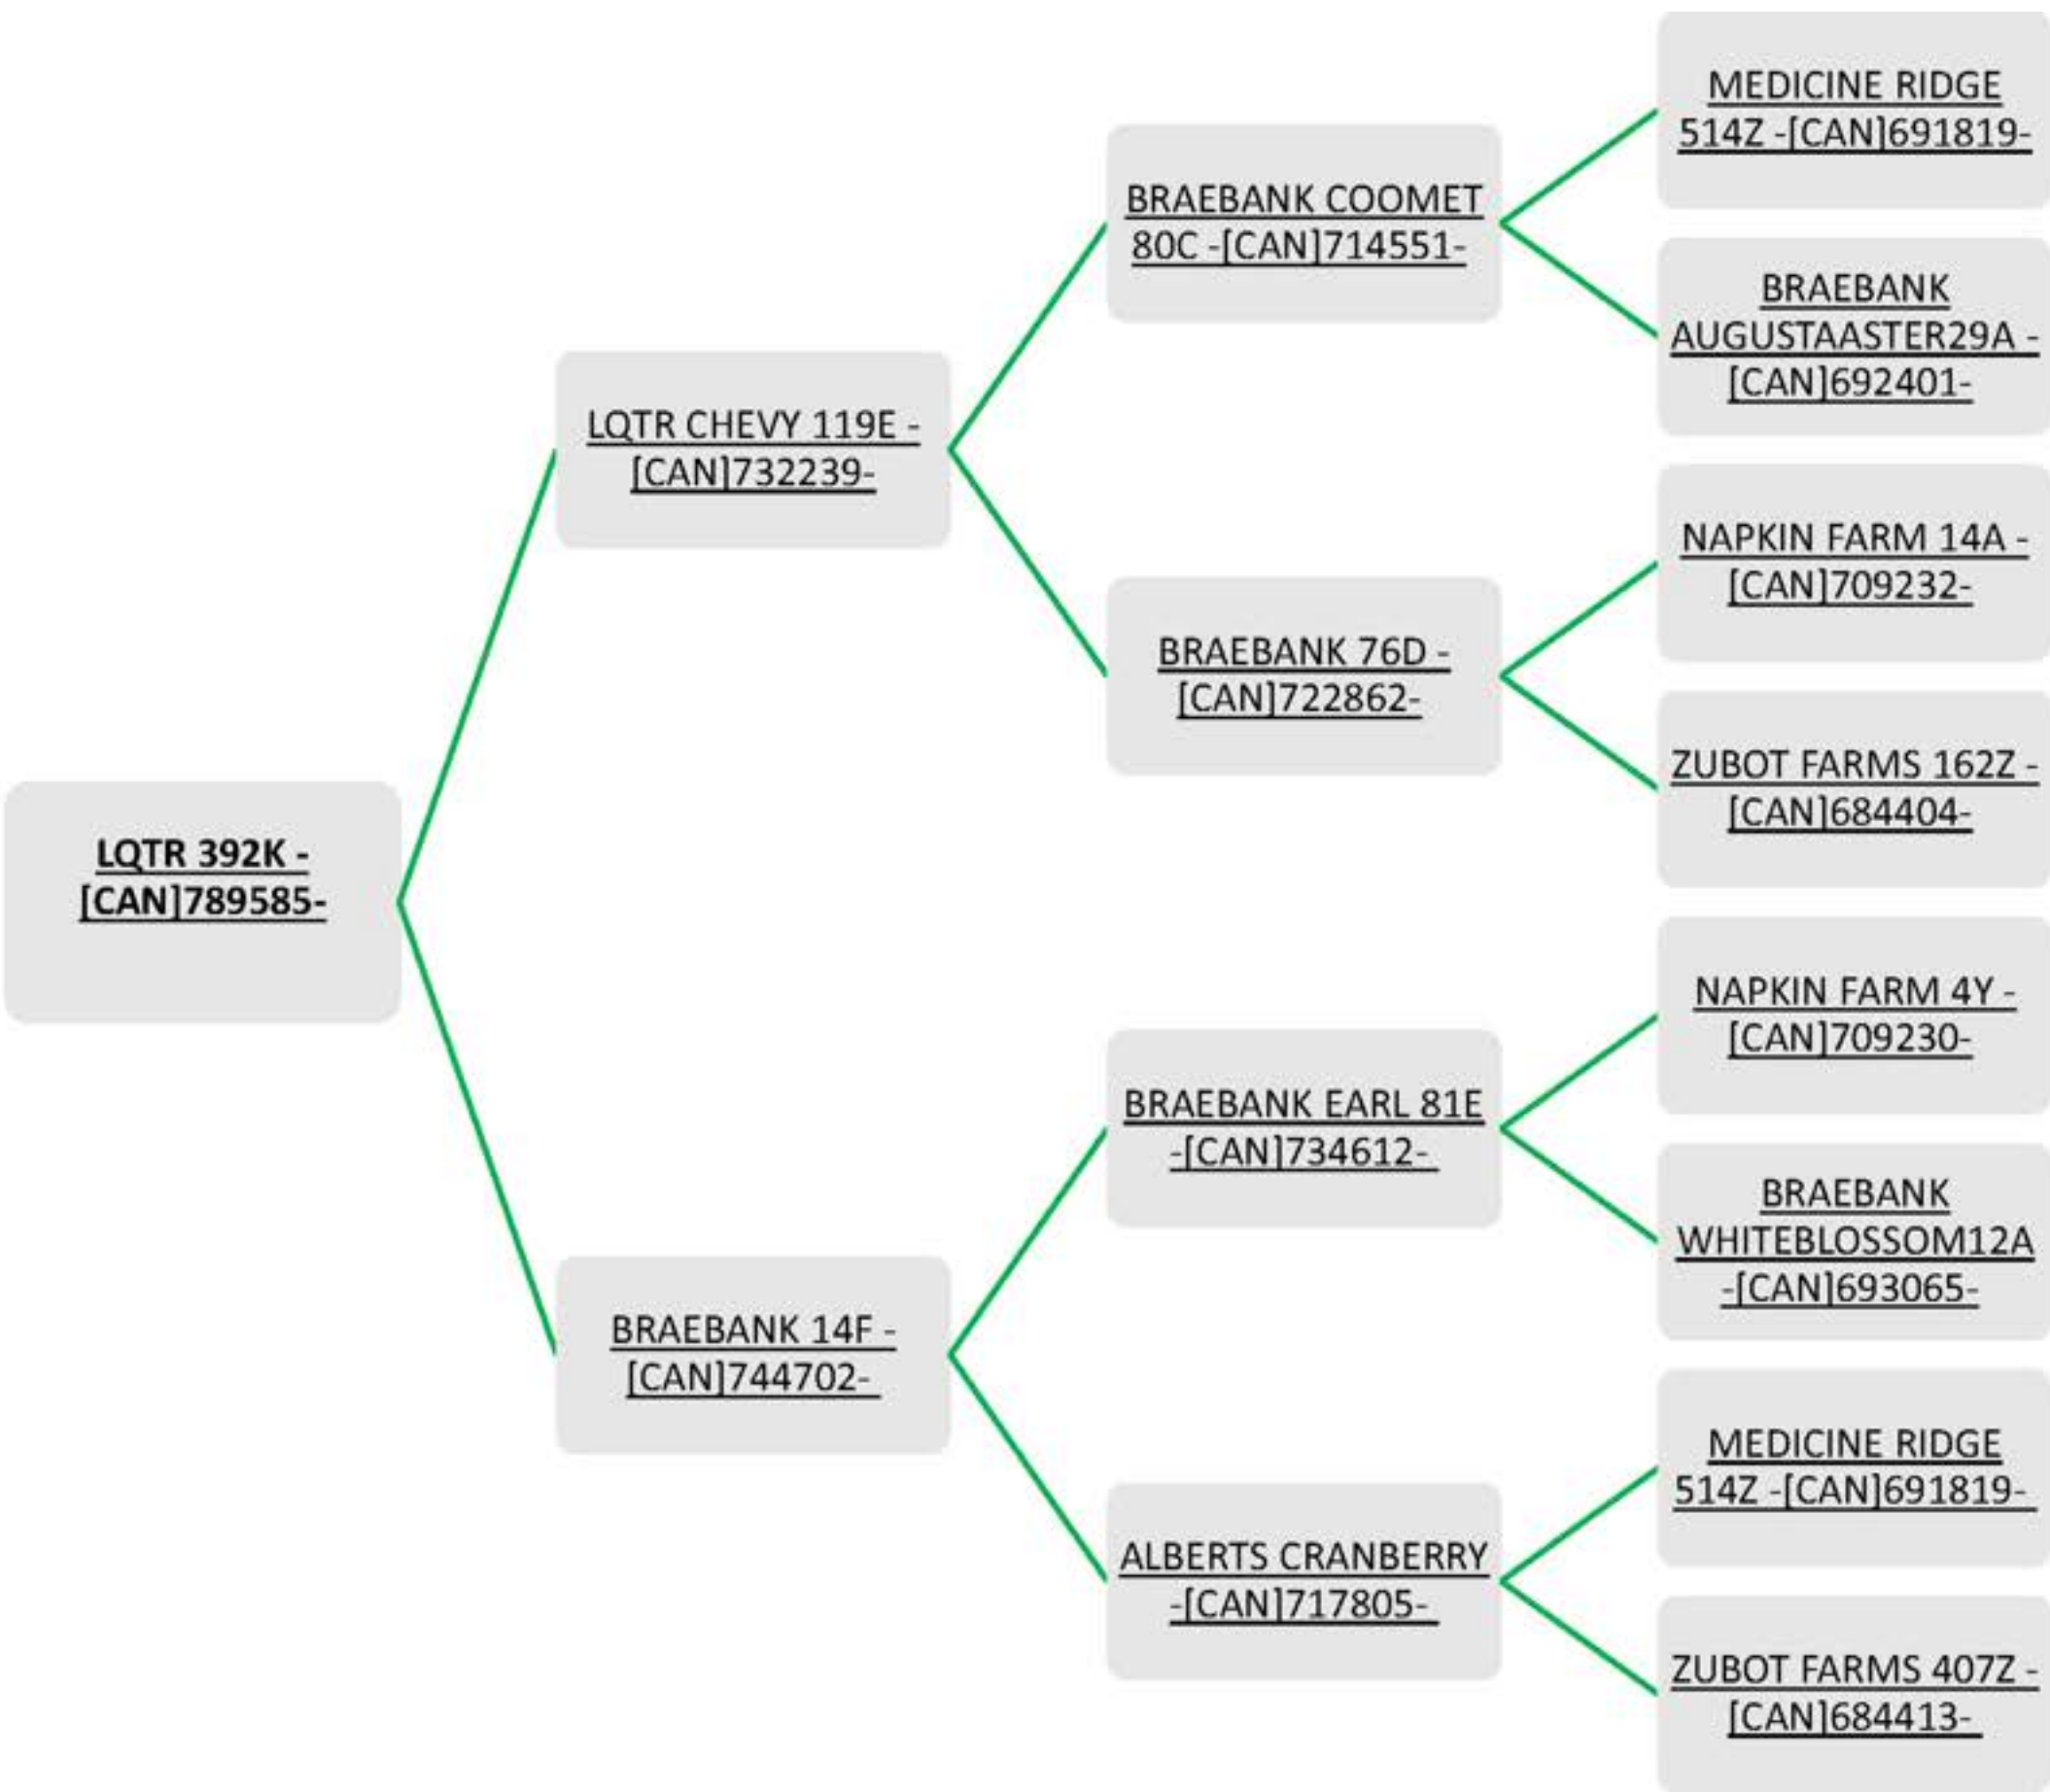

By:

Struck

Farm

**Breed: Canadian
Arcott**

LOT 40

LQTR 392K

Ram Lamb * Single * January 3, 2022

**Breed: Canadian
Arcott**