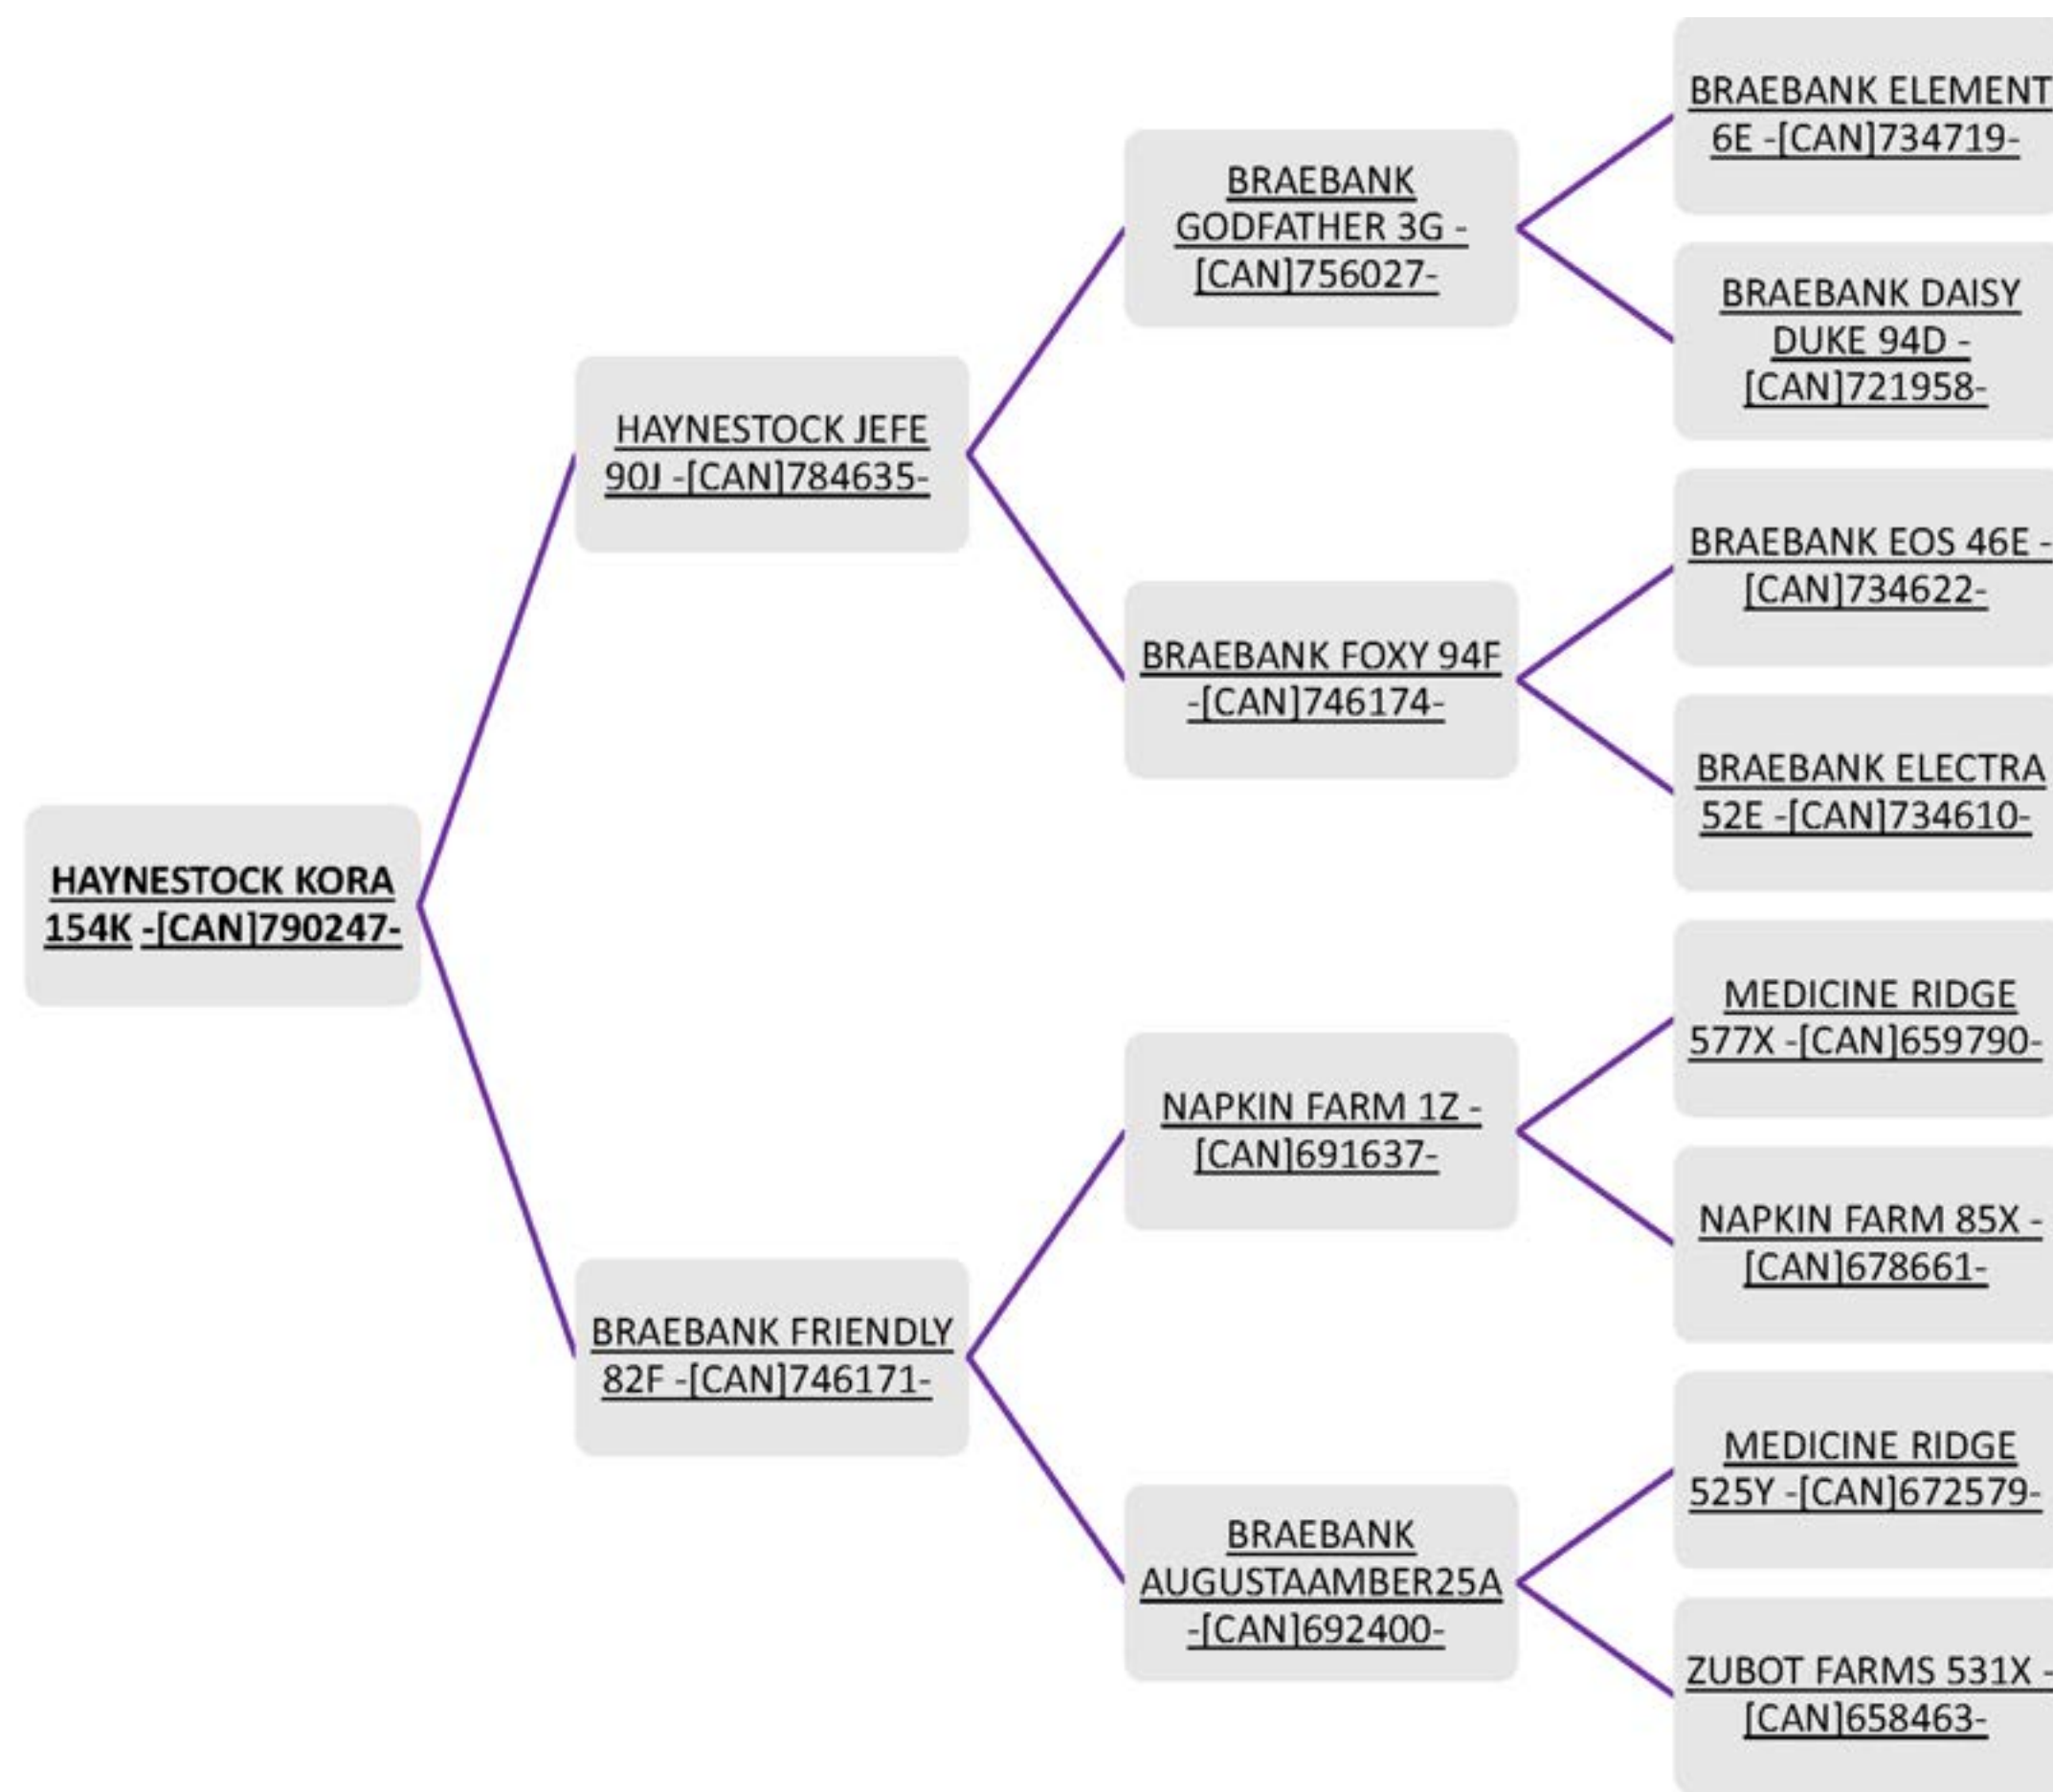

LOT 20

HAYNESTOCK KORA 154K

Ewe Lamb * Twin * January 22, 2022

Haynestock Kora 154K - Twin ewe born 2022 - she is very long-bodied, with a very correct frame and good muscling.

She showed an excellent rate of gain and was our top-gaining ewe lambs of the 2022 lambing crop.

Breed: Canadian Arcott

**Consigned
By:
Haynestock
Farm**