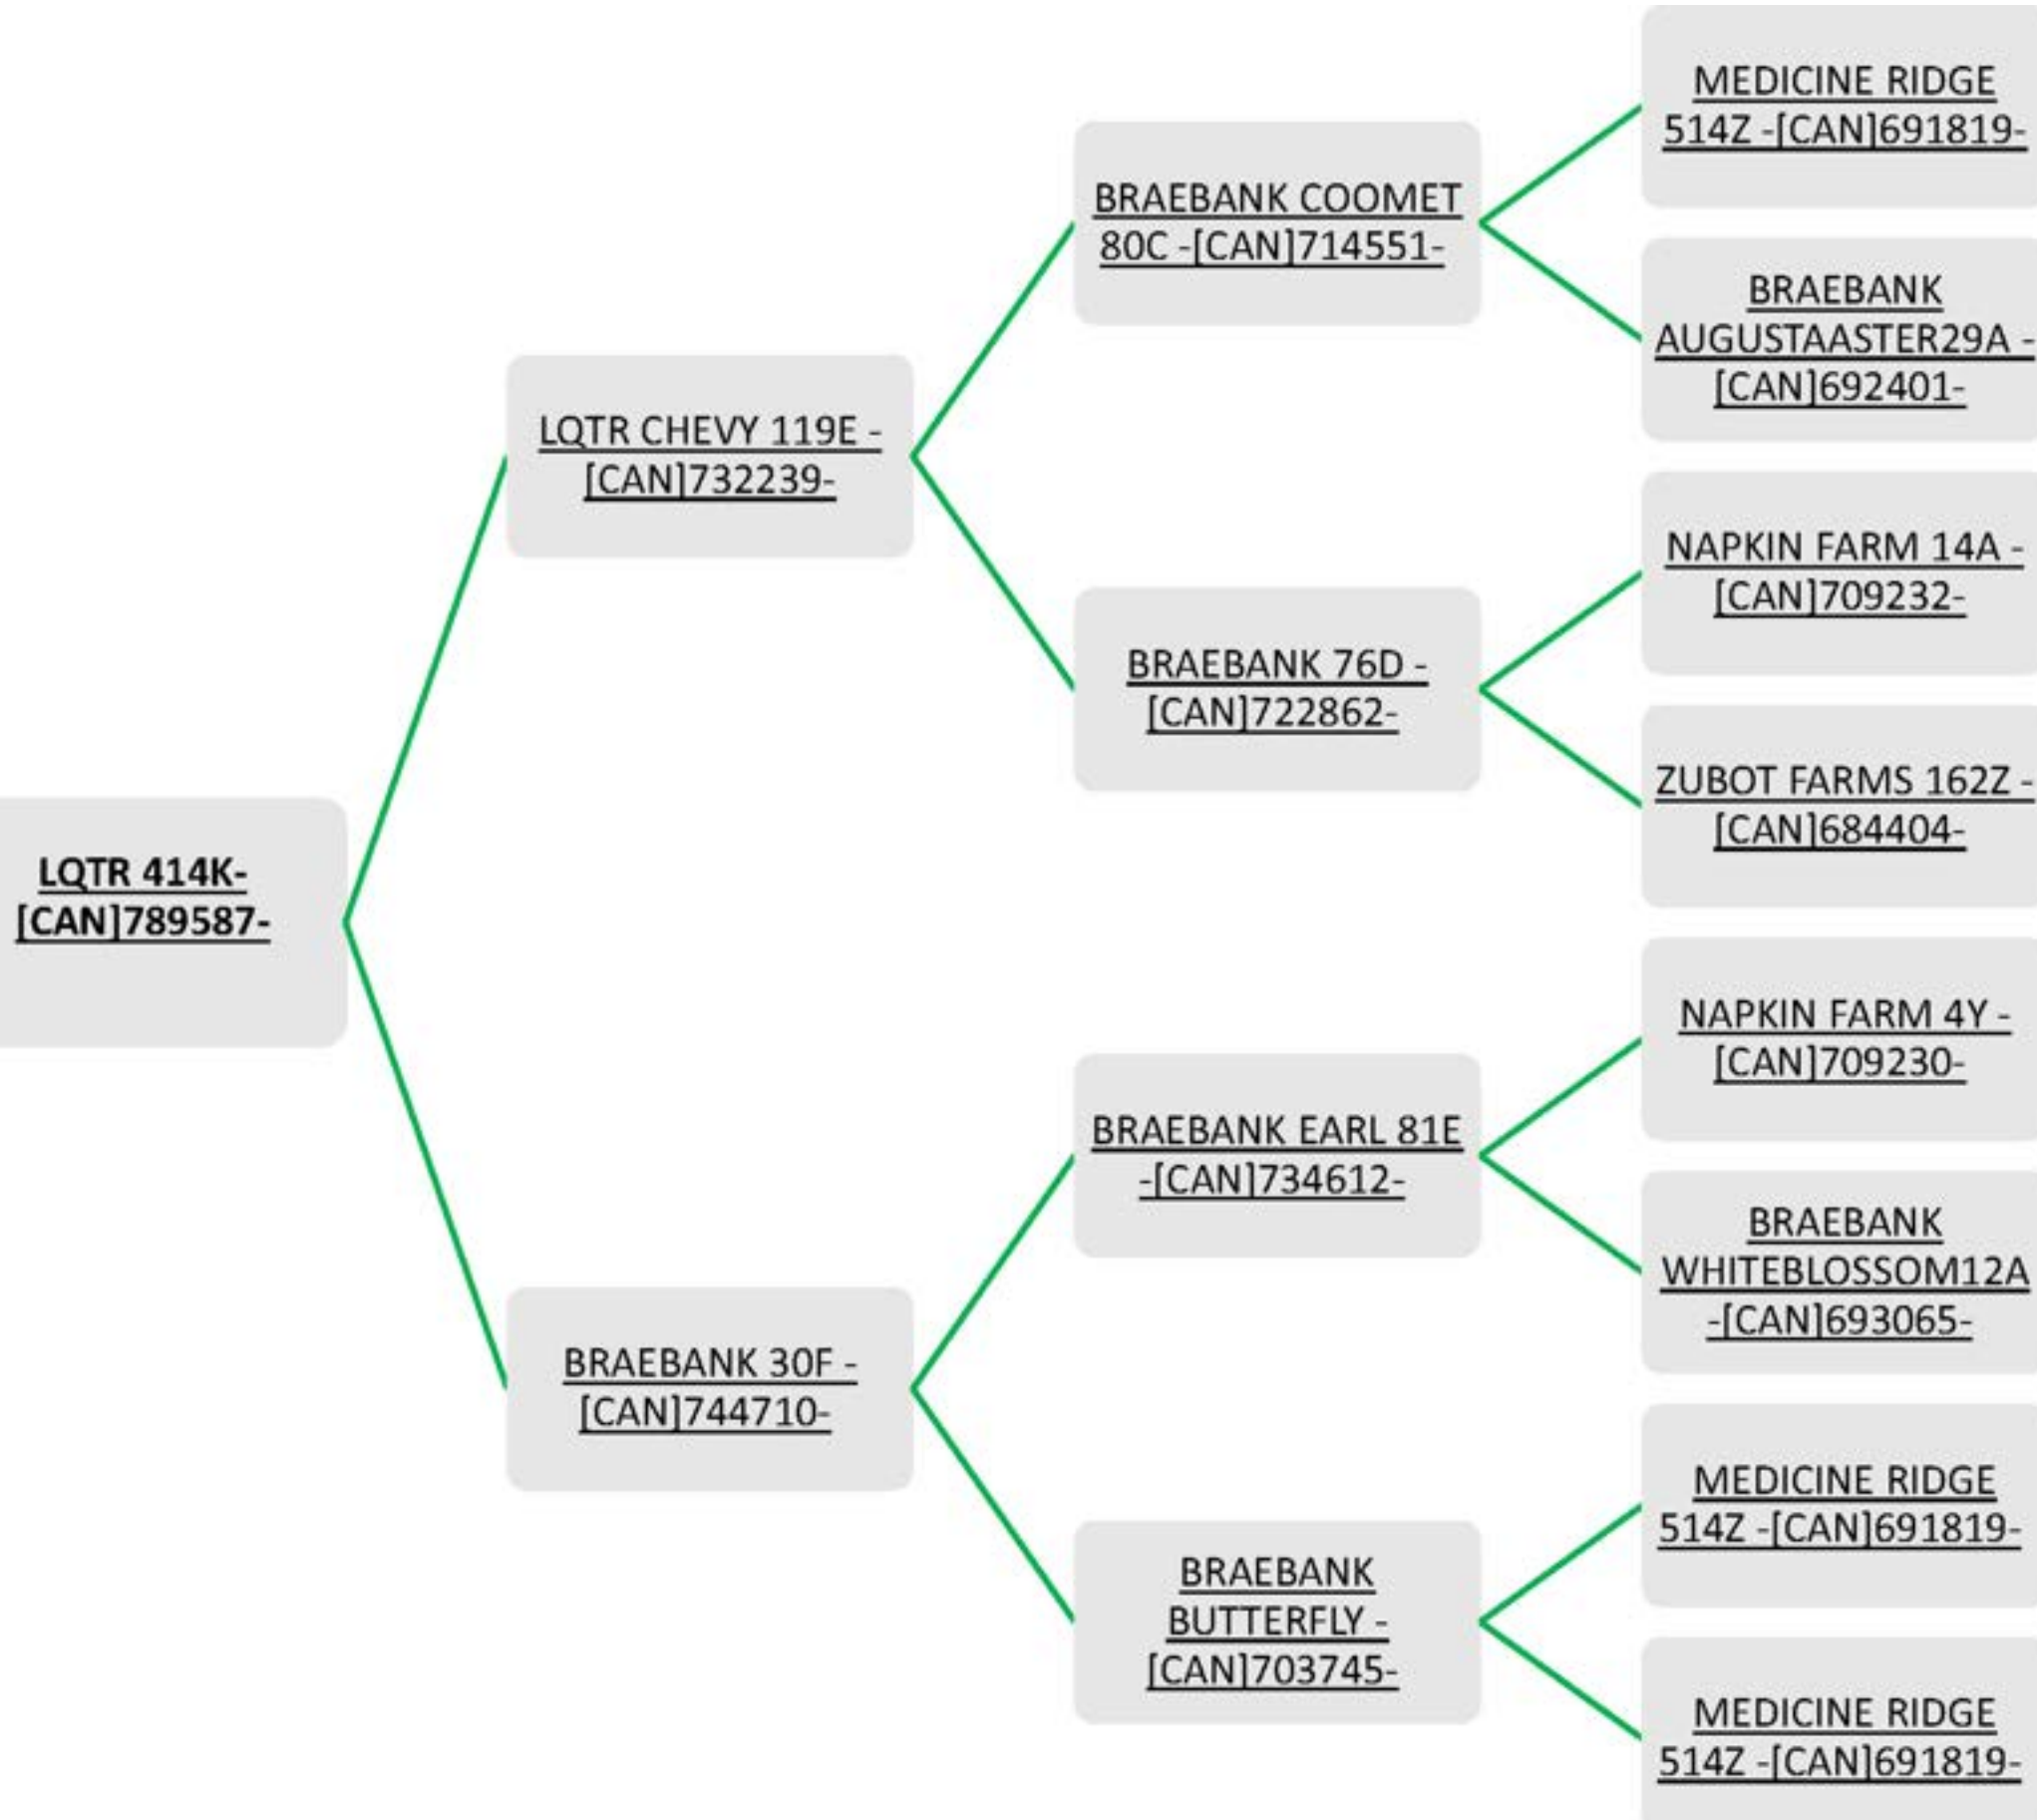

LOT 41

LQTR 414K

Ram Lamb * Twin * January 7, 2022

**Breed: Canadian
Arcott**

**Consigned
By:
Lambs
Quarter
Ranch**