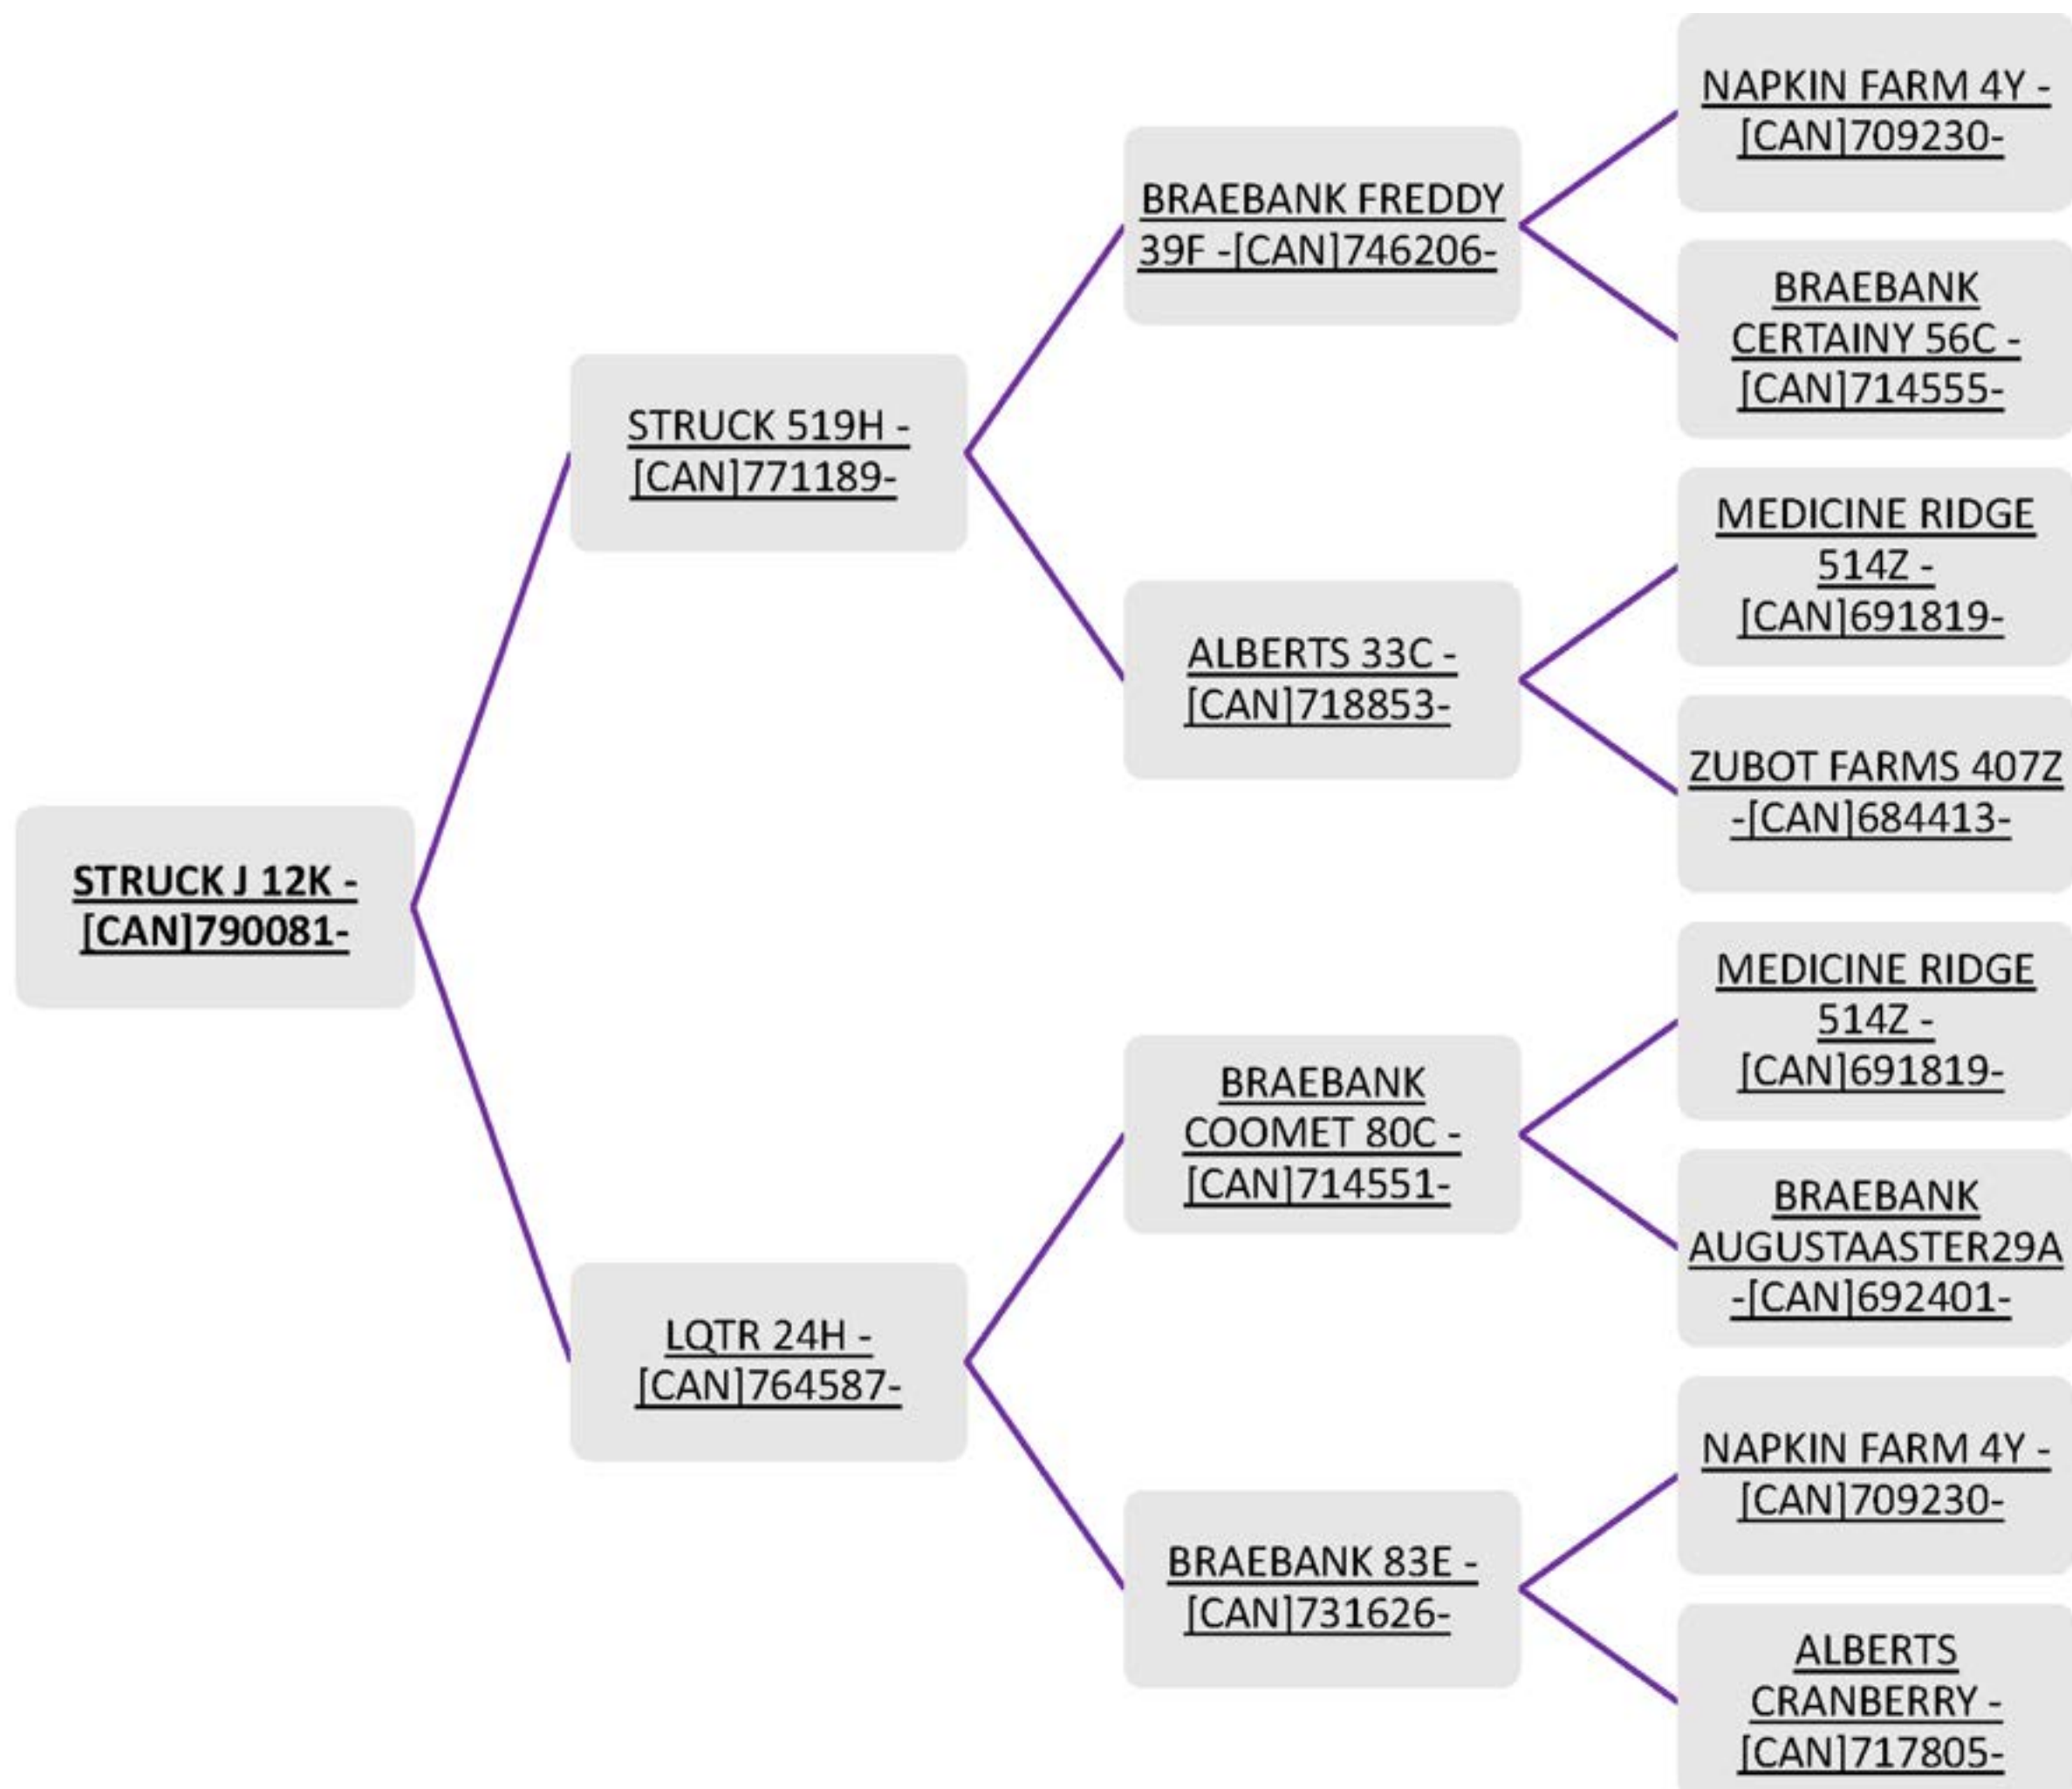

LOT 26

STRUCK J 12K

Ewe Lamb * Single * January 17, 2022

**Breed: Canadian
Arcott**

**Consigned
By:
Struck
Farm**