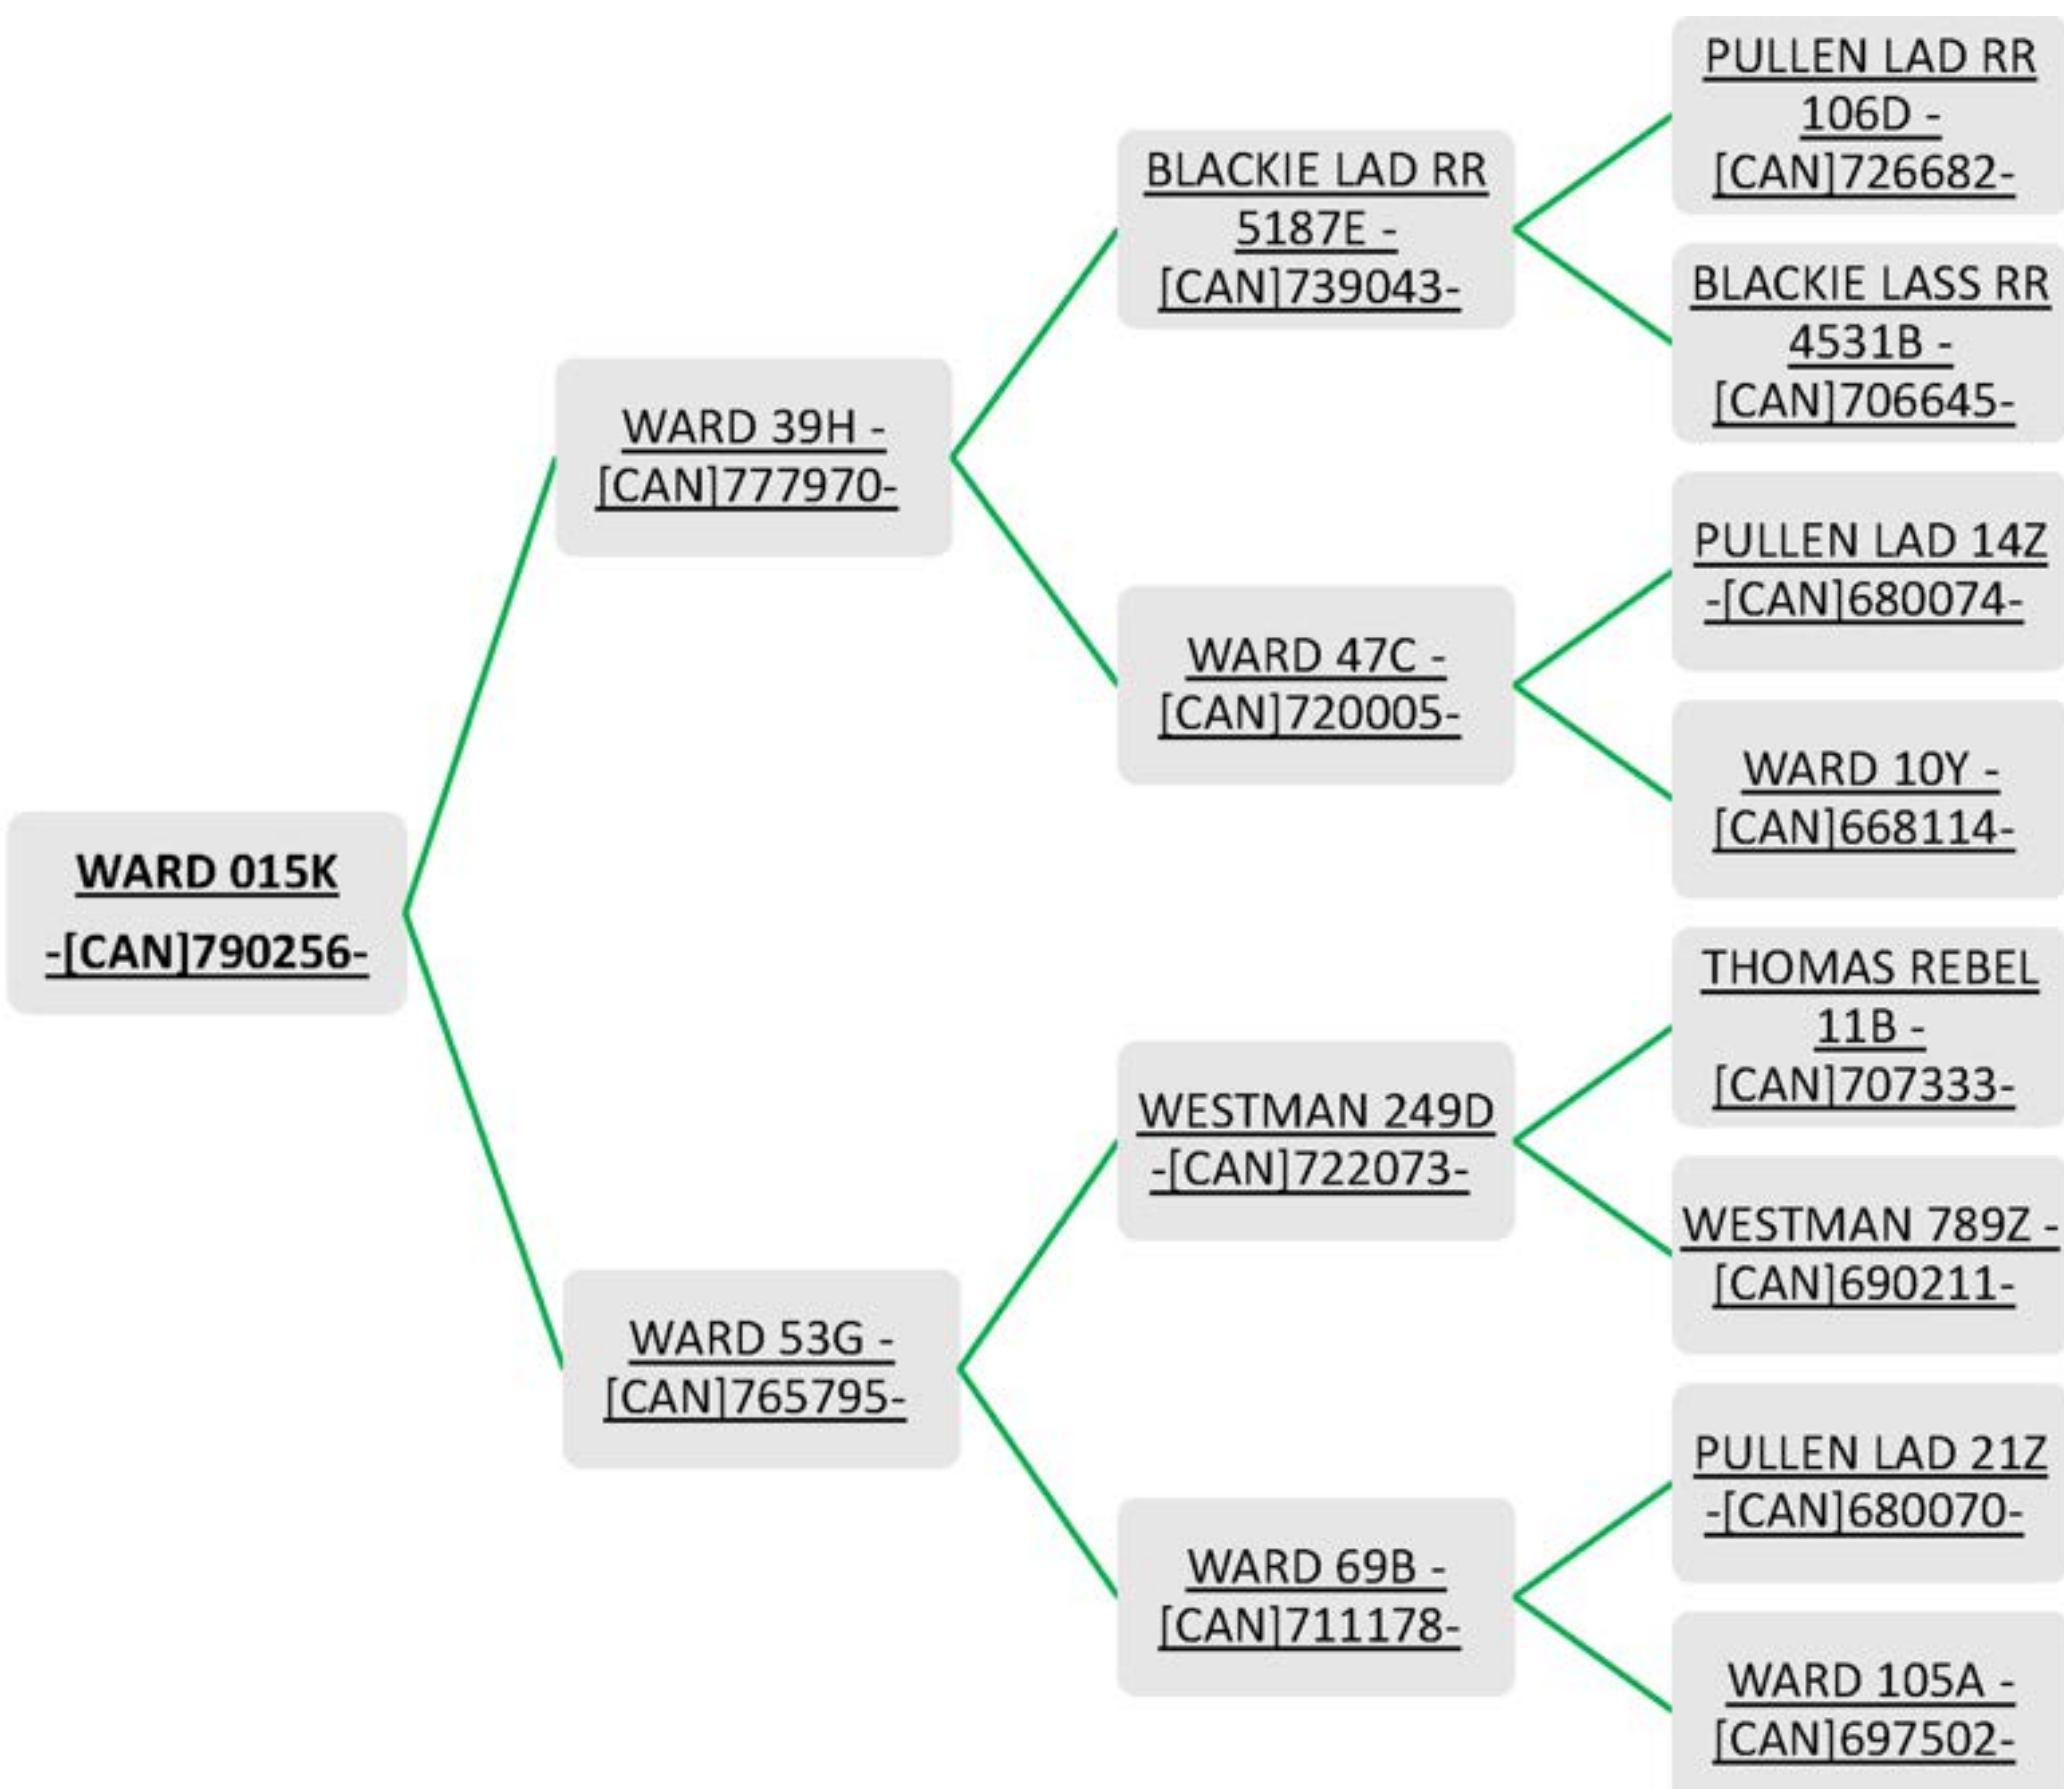

WARD 33K

Ram Lamb * Twin * January 30, 2022

Breed: Suffolk

**Consigned
By:
Ward
Suffolks**

LOT 52

WARD 015K

Ram Lamb * Twin * January 24, 2022

Breed: Suffolk