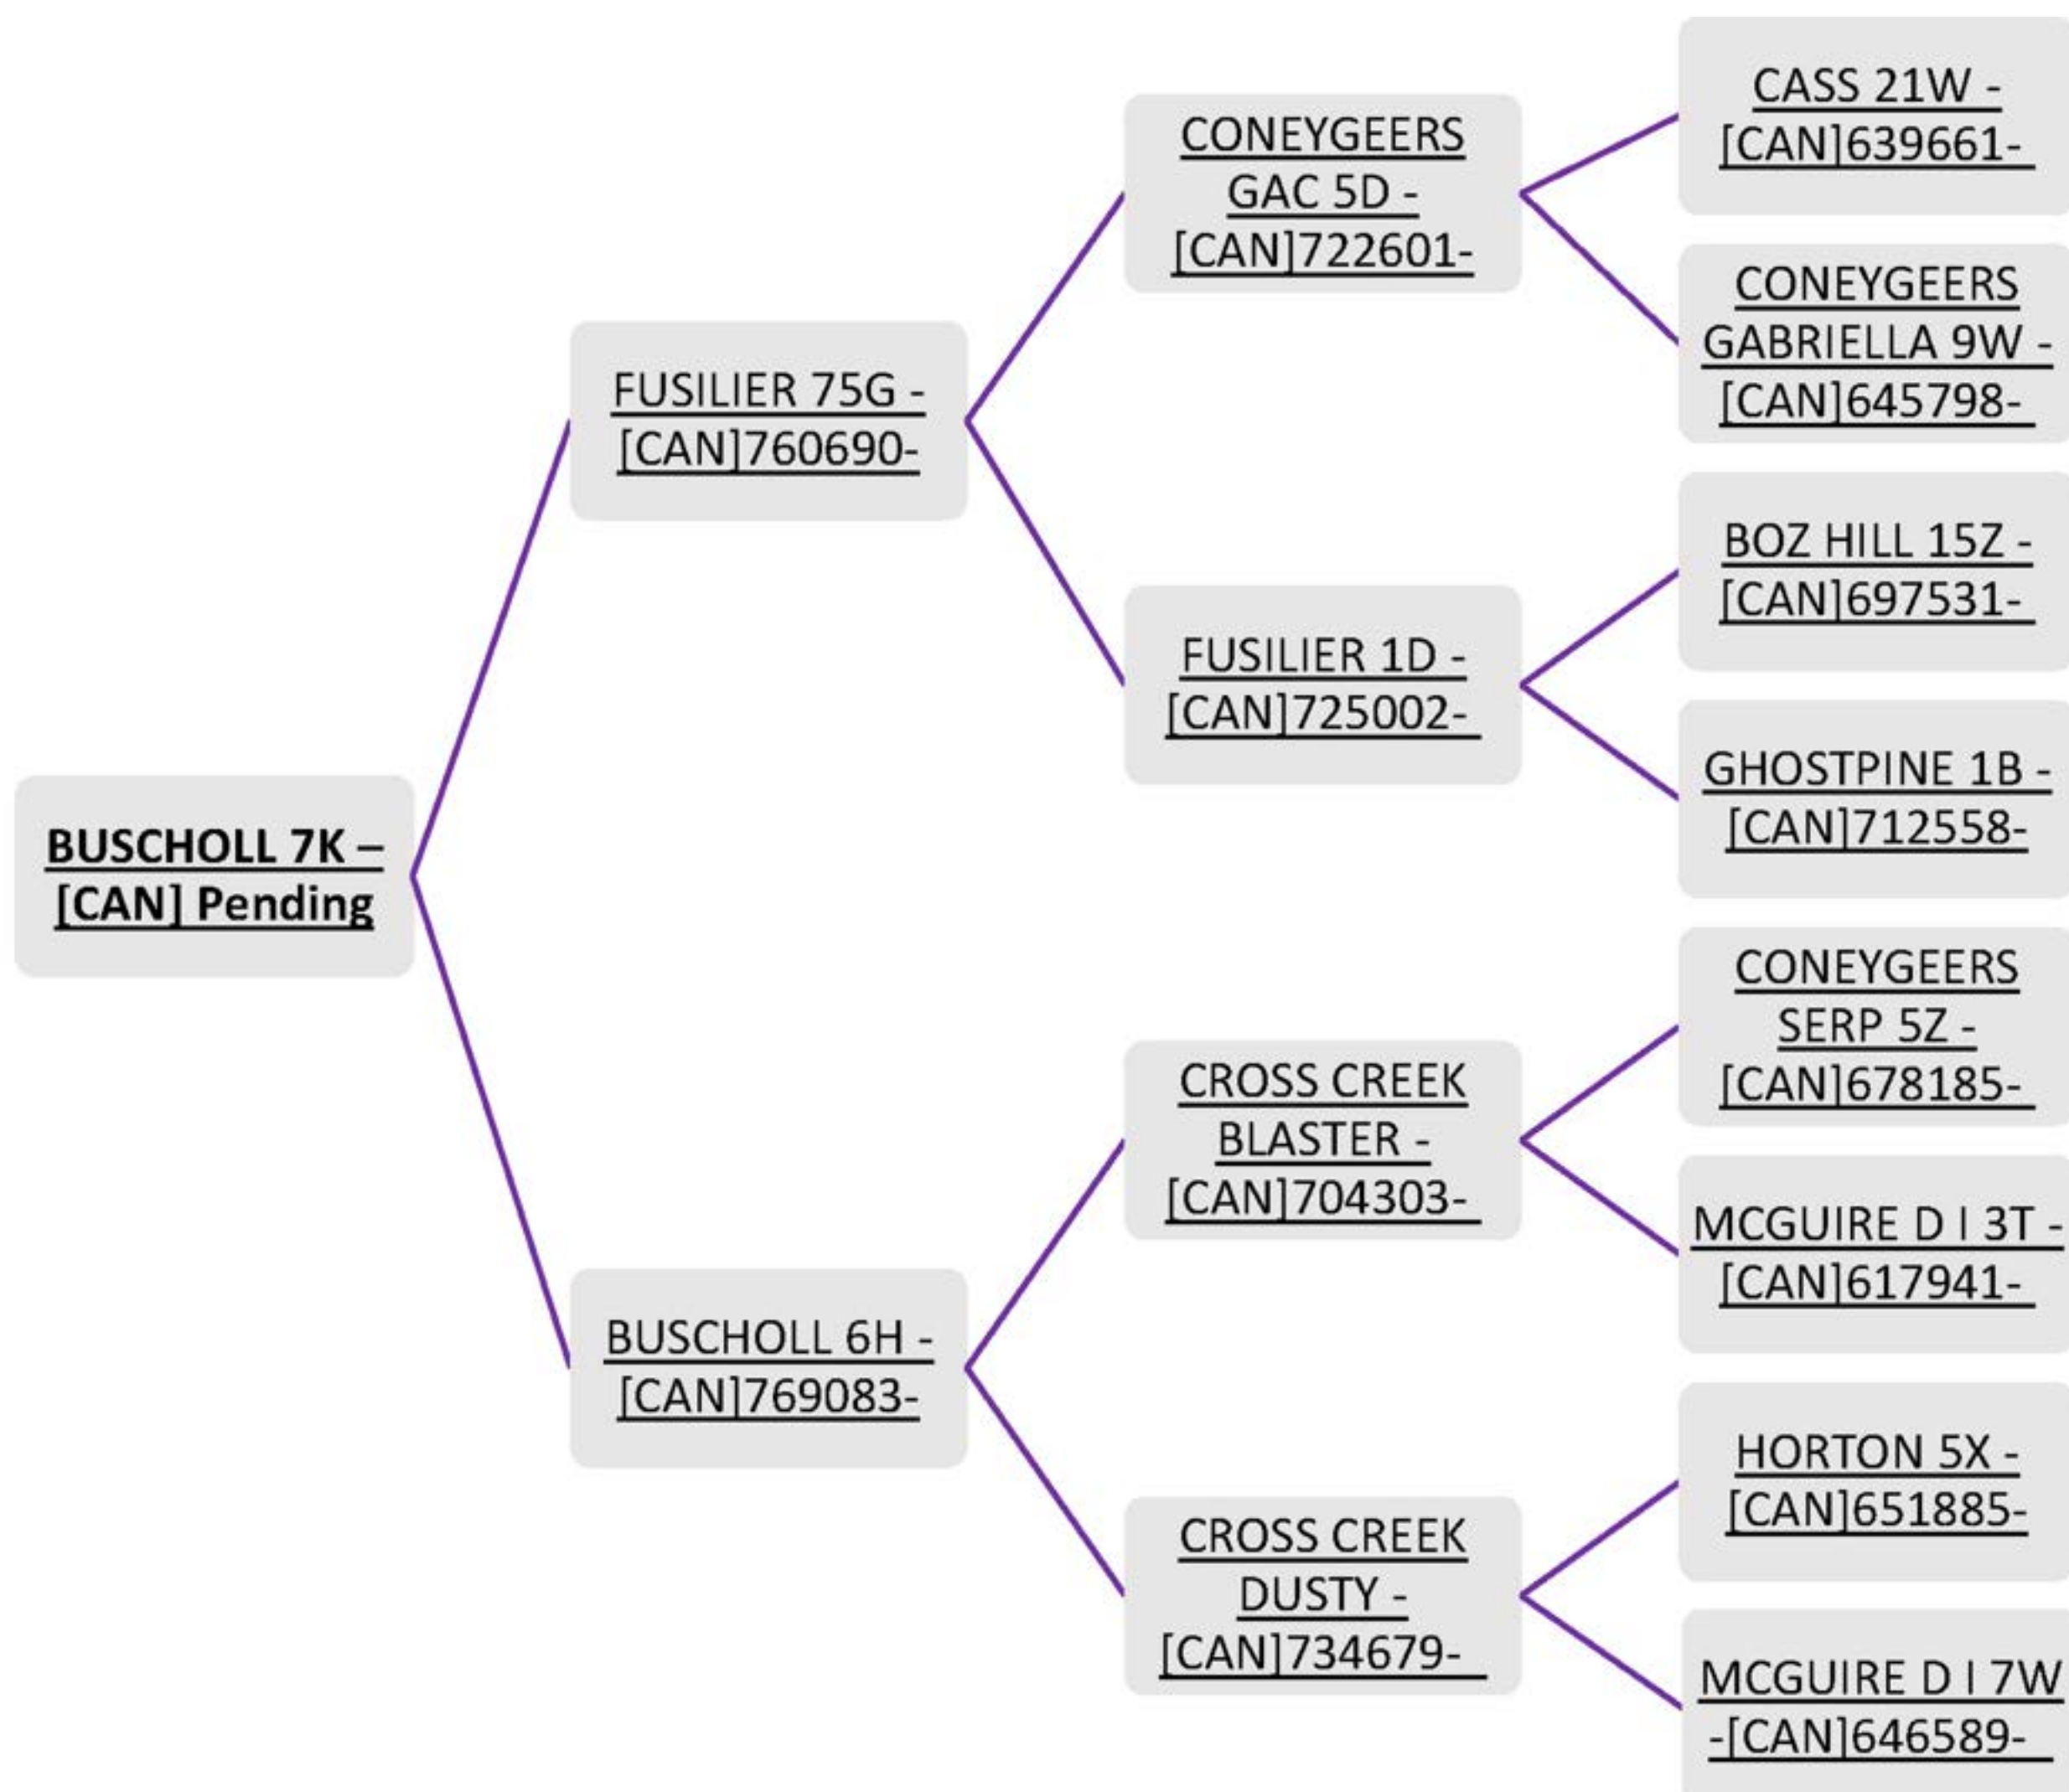

LOT 7

BUSCHOLL 7K

Ewe Lamb * Twin * January 10, 2022

**Breed: North
Country Cheviot**

Twin to ewe lamb being kept
as a replacement.

**Consigned
By:
Chrissy
Buscholl**

LOT 8

THE GOVAN RANCH 55K