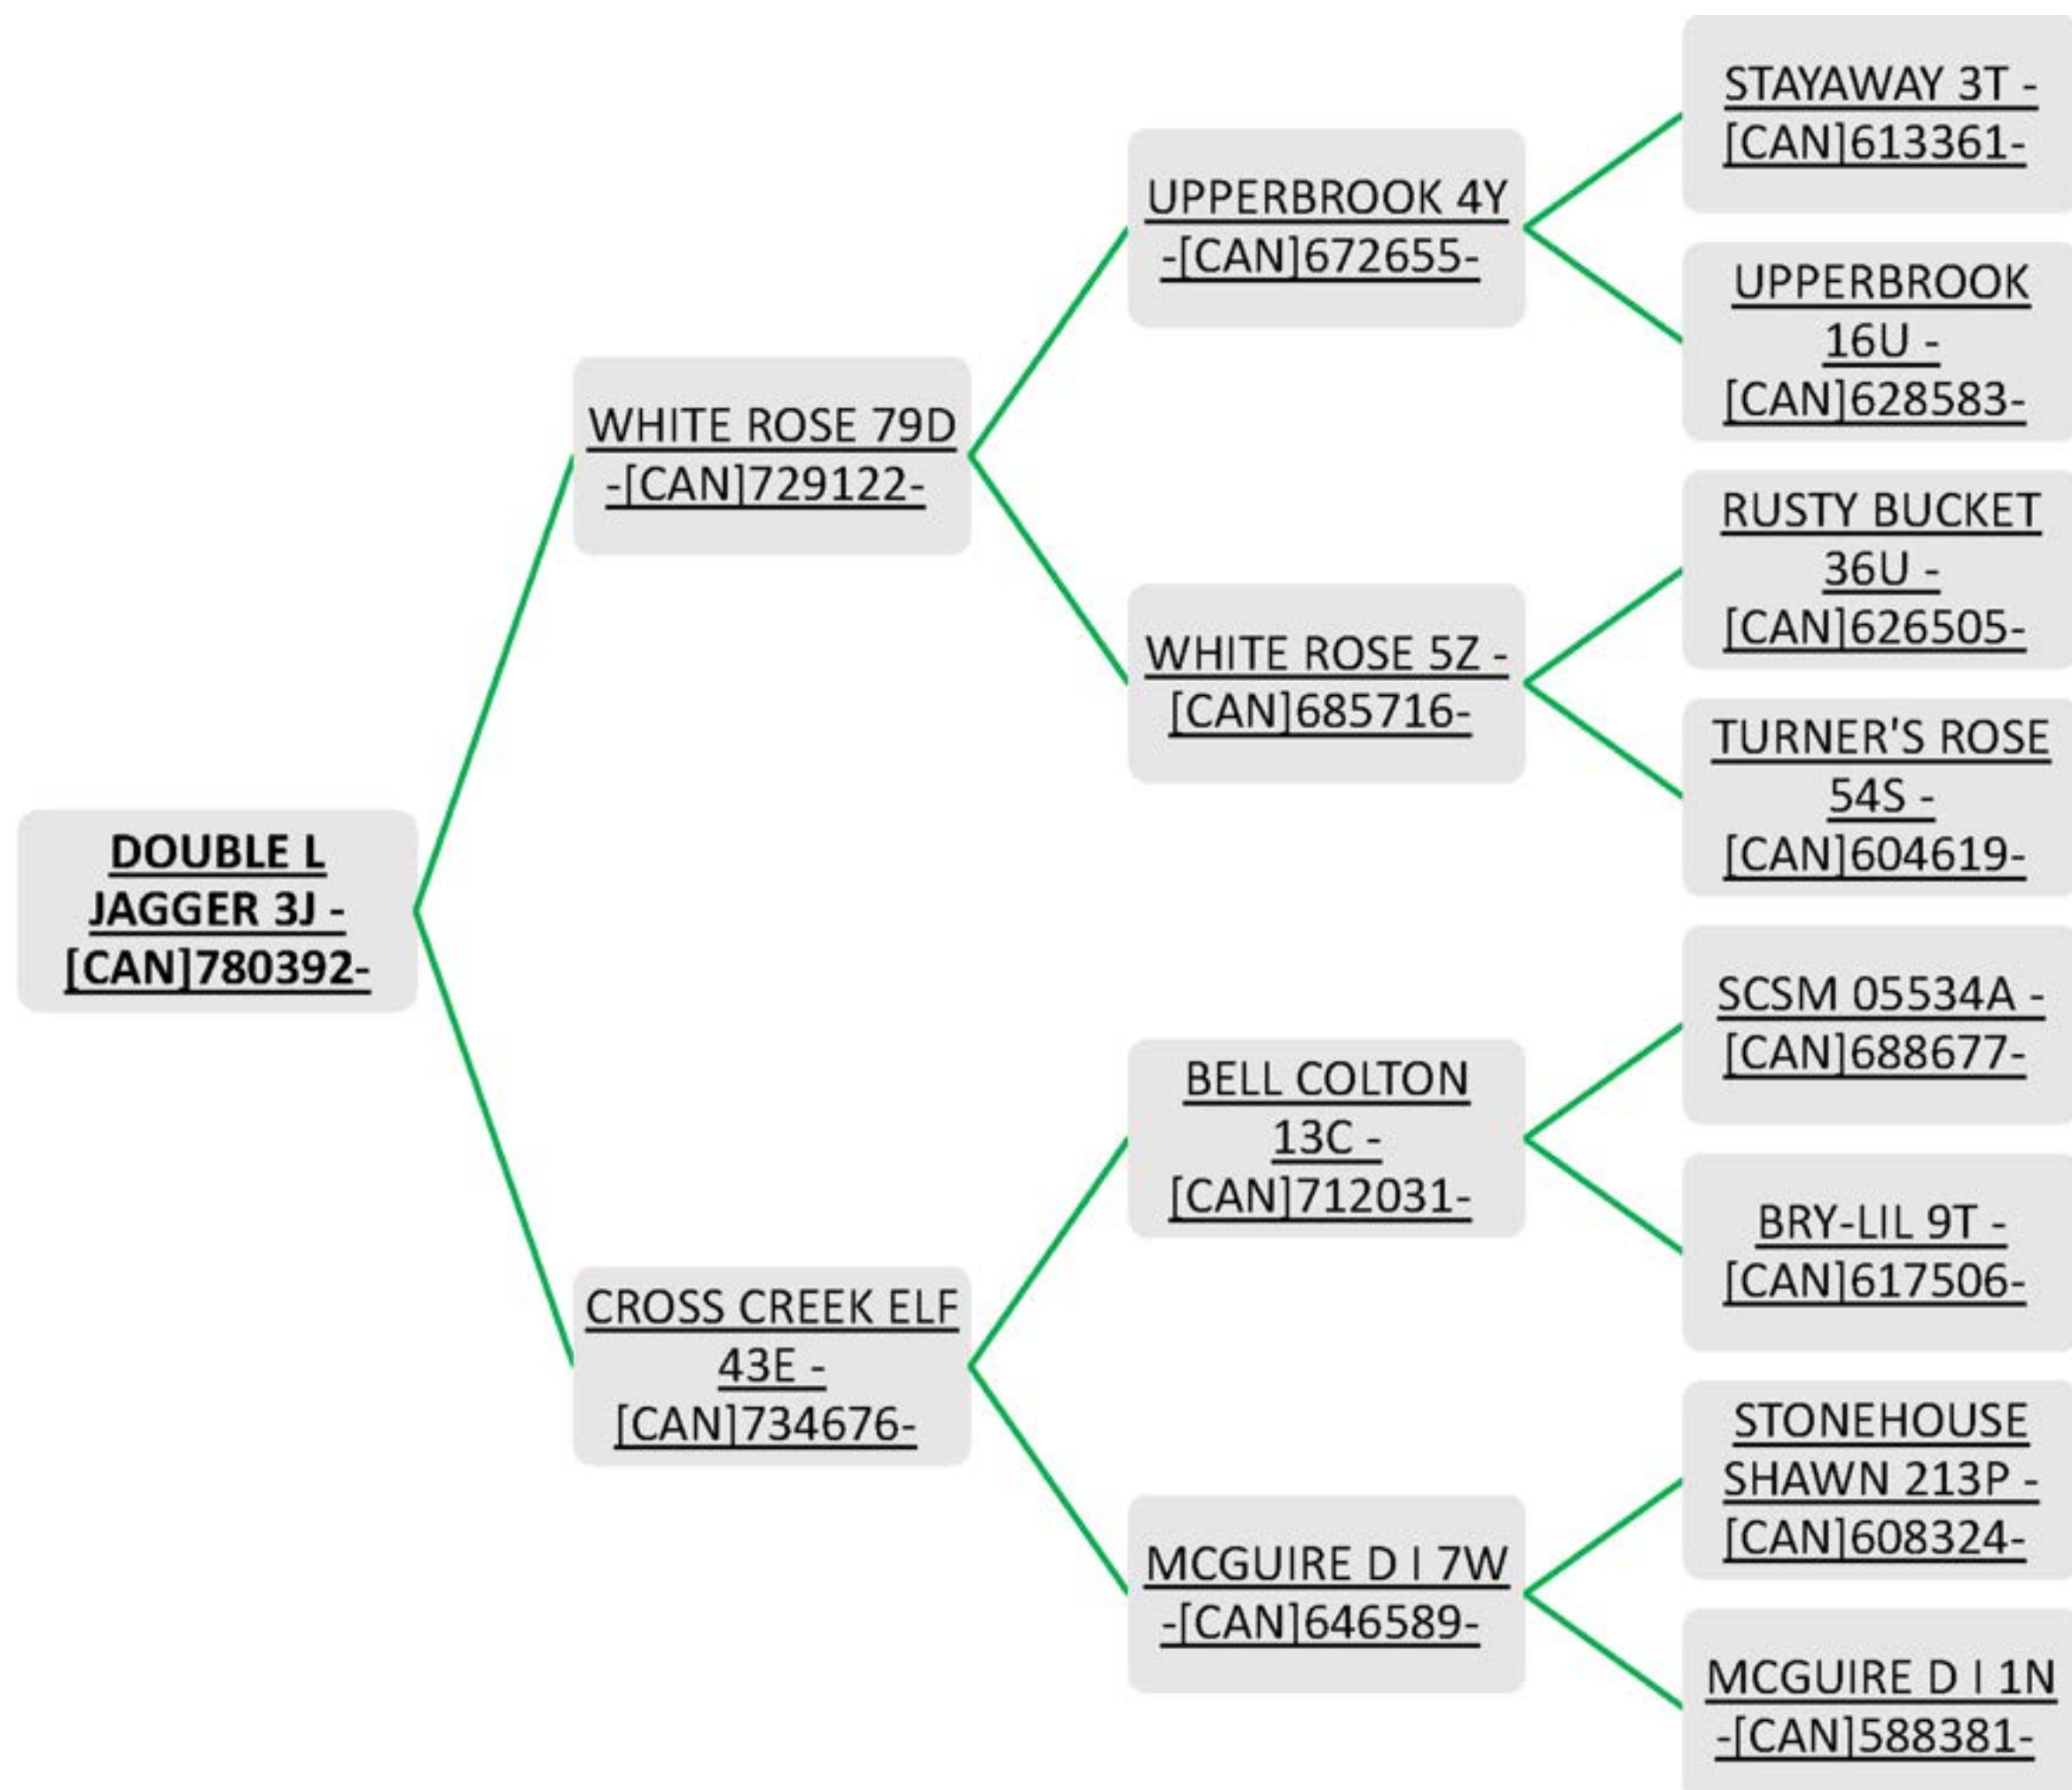

LOT 11

DOUBLE L JAGGER 3J

Yearling Ram * Twin * February 4, 2021

Consigned

By:

Double L

Farm

Breed: North
Country Cheviot

LOT 12

DOUBLE L JASPER 118J

Yearling Ram * Twin * March 1, 2021

**Breed: North
Country Cheviot**

**Consigned
By:
Double L
Farm**

LOT 13

DOUBLE L JERMAINE 49J

Yearling Ram * Twin * February 20, 2021