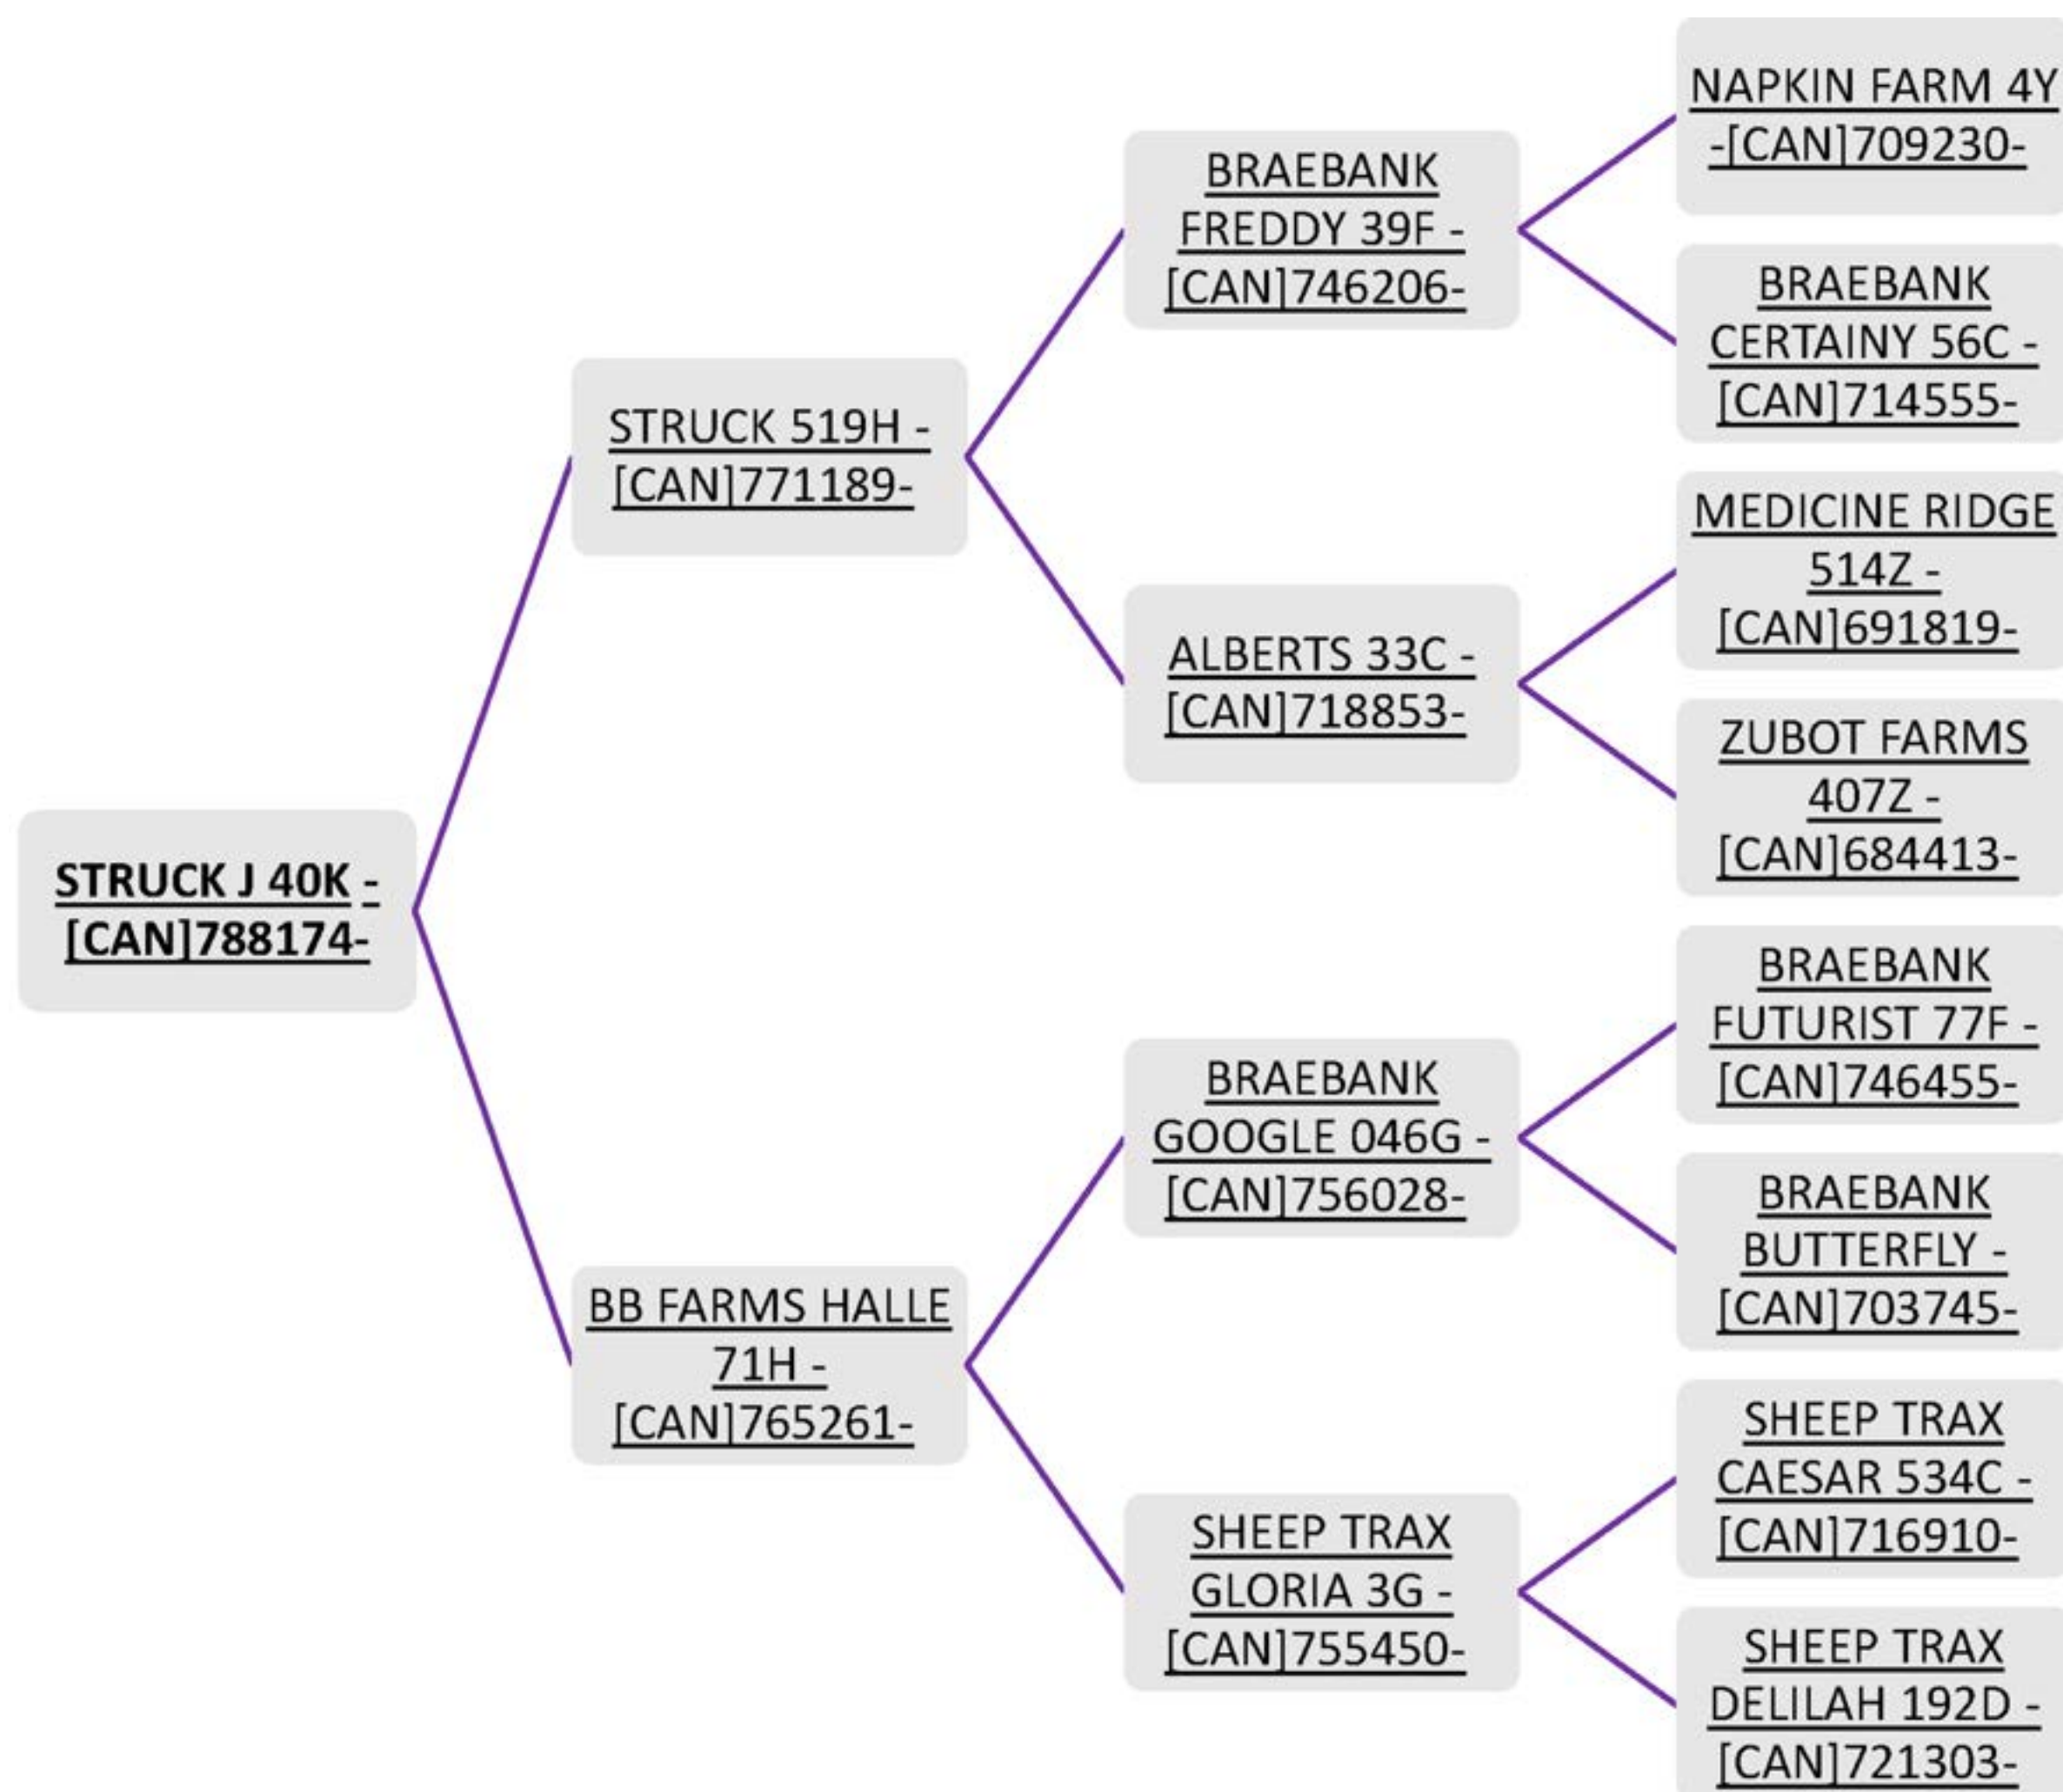

By:

Struck

Farm

**Breed: Canadian
Arcott**

LOT 26

STRUCK J 12K

Ewe Lamb * Single * January 17, 2022

**Breed: Canadian
Arcott**

**Consigned
By:
Struck
Farm**

LOT 27

STRUCK J 40K

Ewe Lamb * Single * January 20, 2022

**Breed: Canadian
Arcott**

**Consigned
By:
Struck
Farm**

LOT 28

LQTR 388K