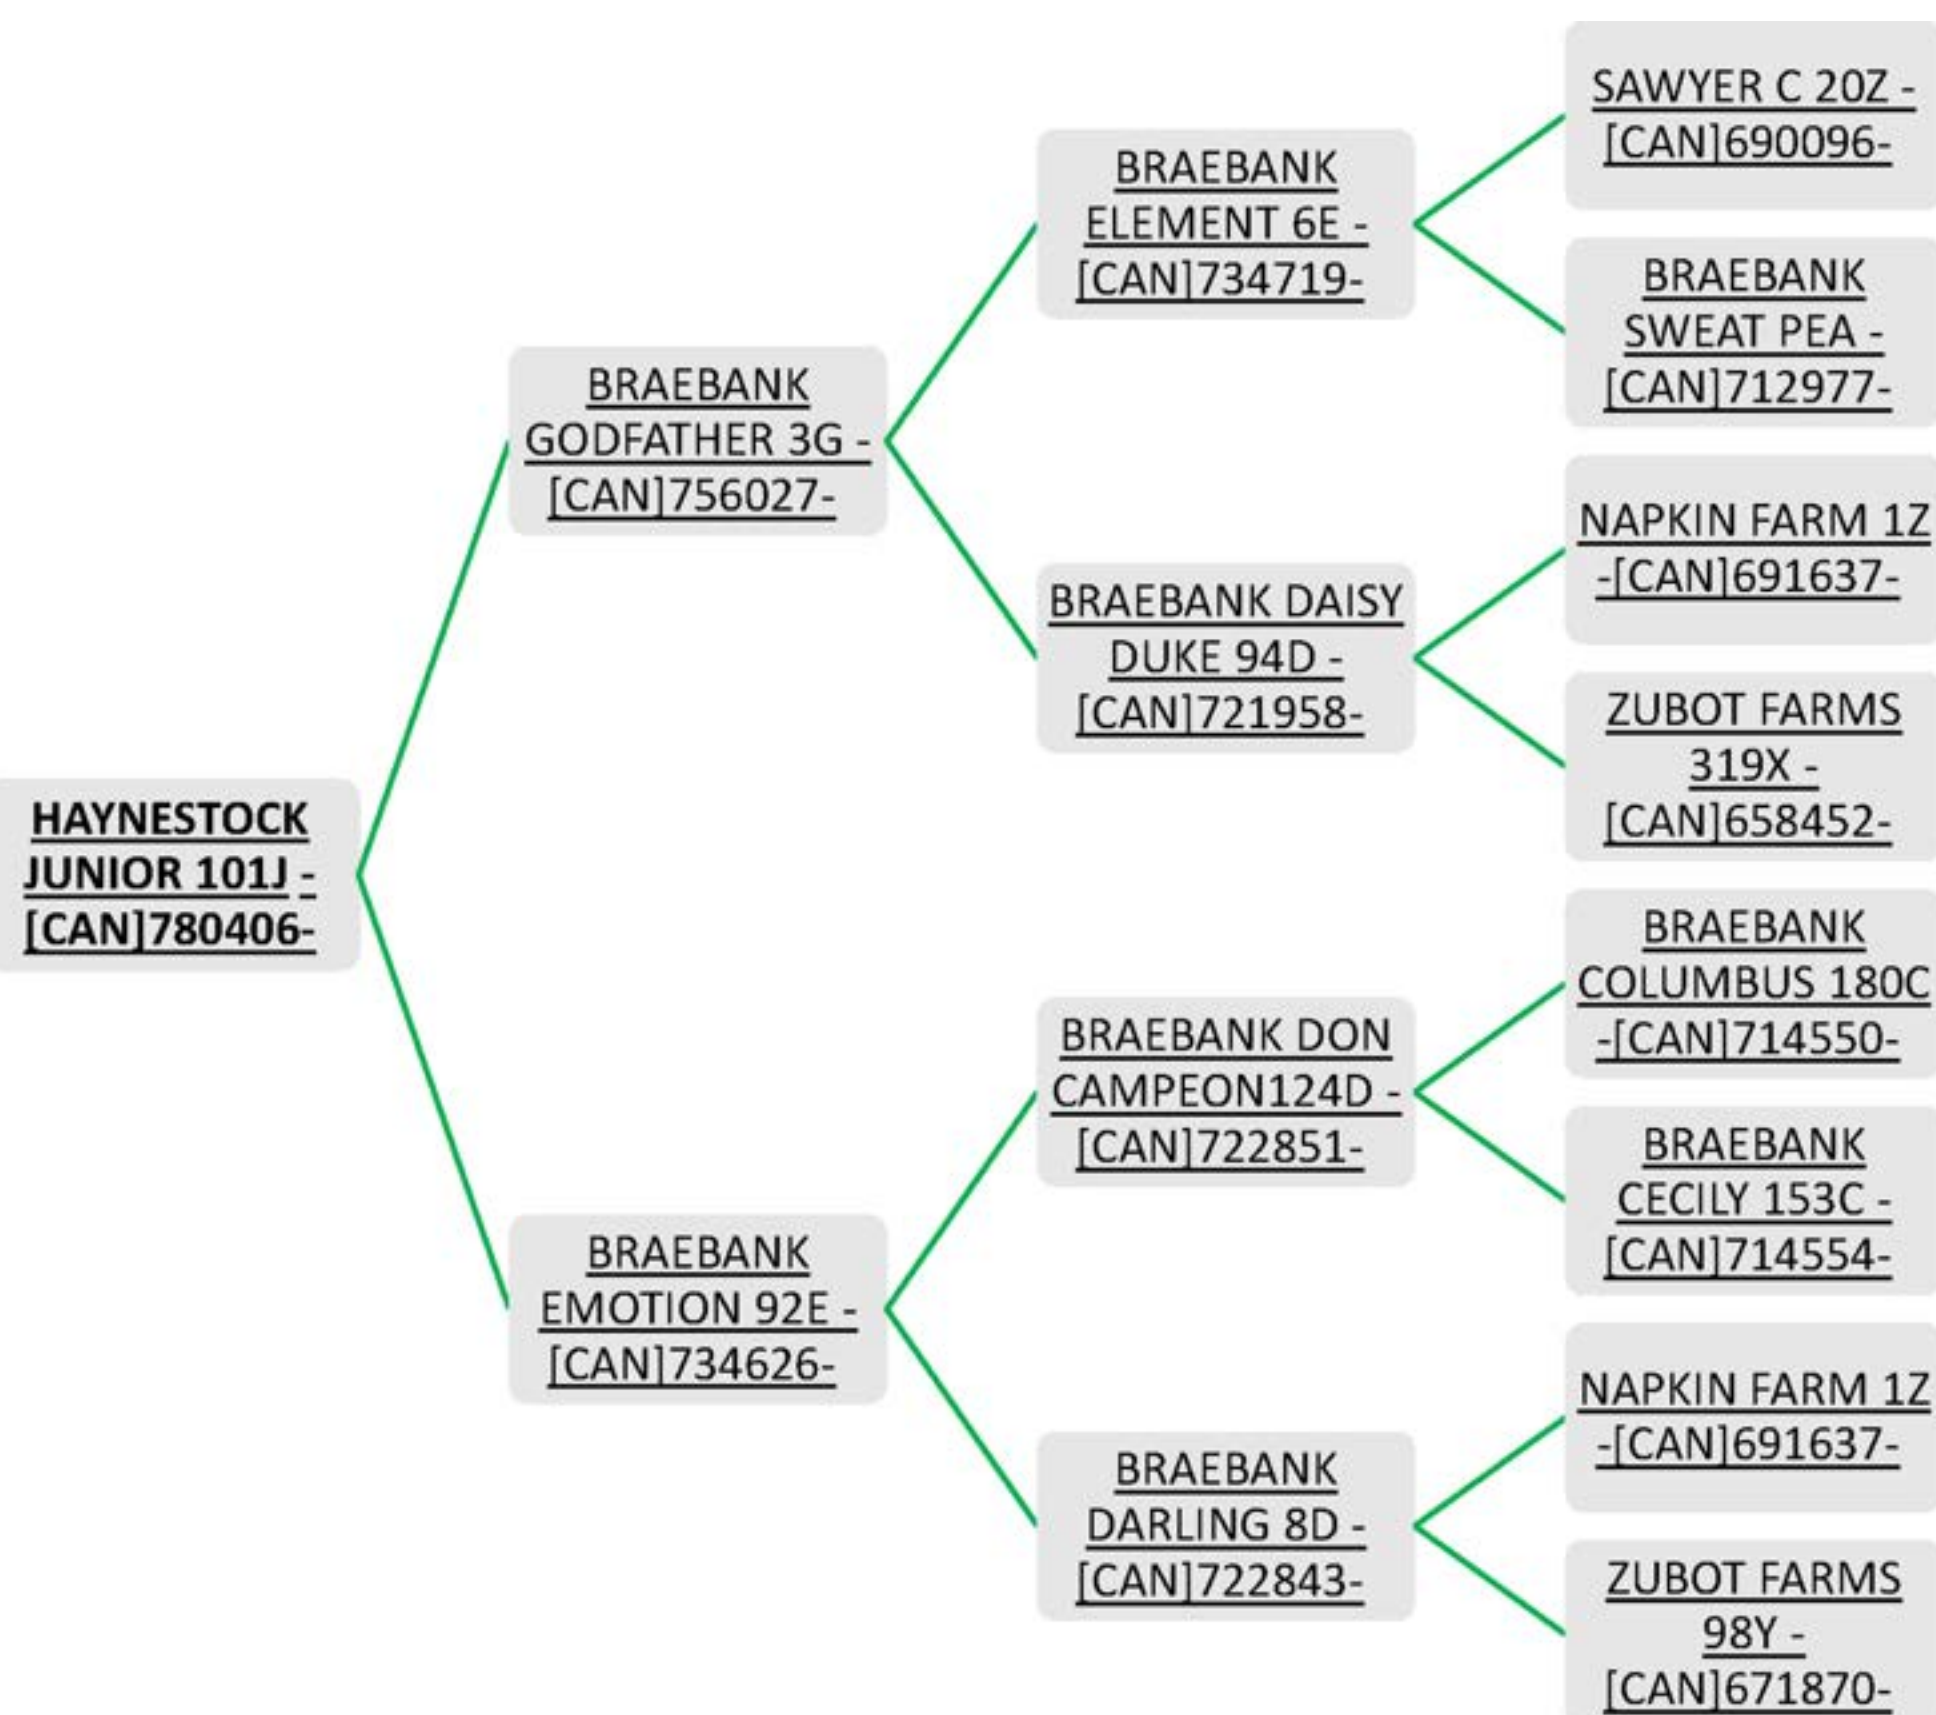

Breed: Canadian

Arcott

**Consigned
By:
Haynestock
Farm**

LOT 31

HAYNESTOCK JUNIOR 101J

Yearling Ram * Triplet * January 21, 2021

Haynestock Junior 101J - Triplet ram born in 2021 - he is well built, deep and thick with strong muscling and a good amount of bone.

Coming out of one of the best ewe families on the farm.

Breed: Canadian Arcott

**Consigned
By:
Haynestock
Farm**

LOT 32

WRIGHT'S KONG 23J

Yearling Ram * Single * April 29, 2021

A yearling power Ram! 23J is a great example of what we strive to breed; correct structure, heavy boned, tons of breed character, added length and muscle, and most of all he is very docile. 23J is off one of our favorite young ewes and being a first-time mother, she did an exceptional job.