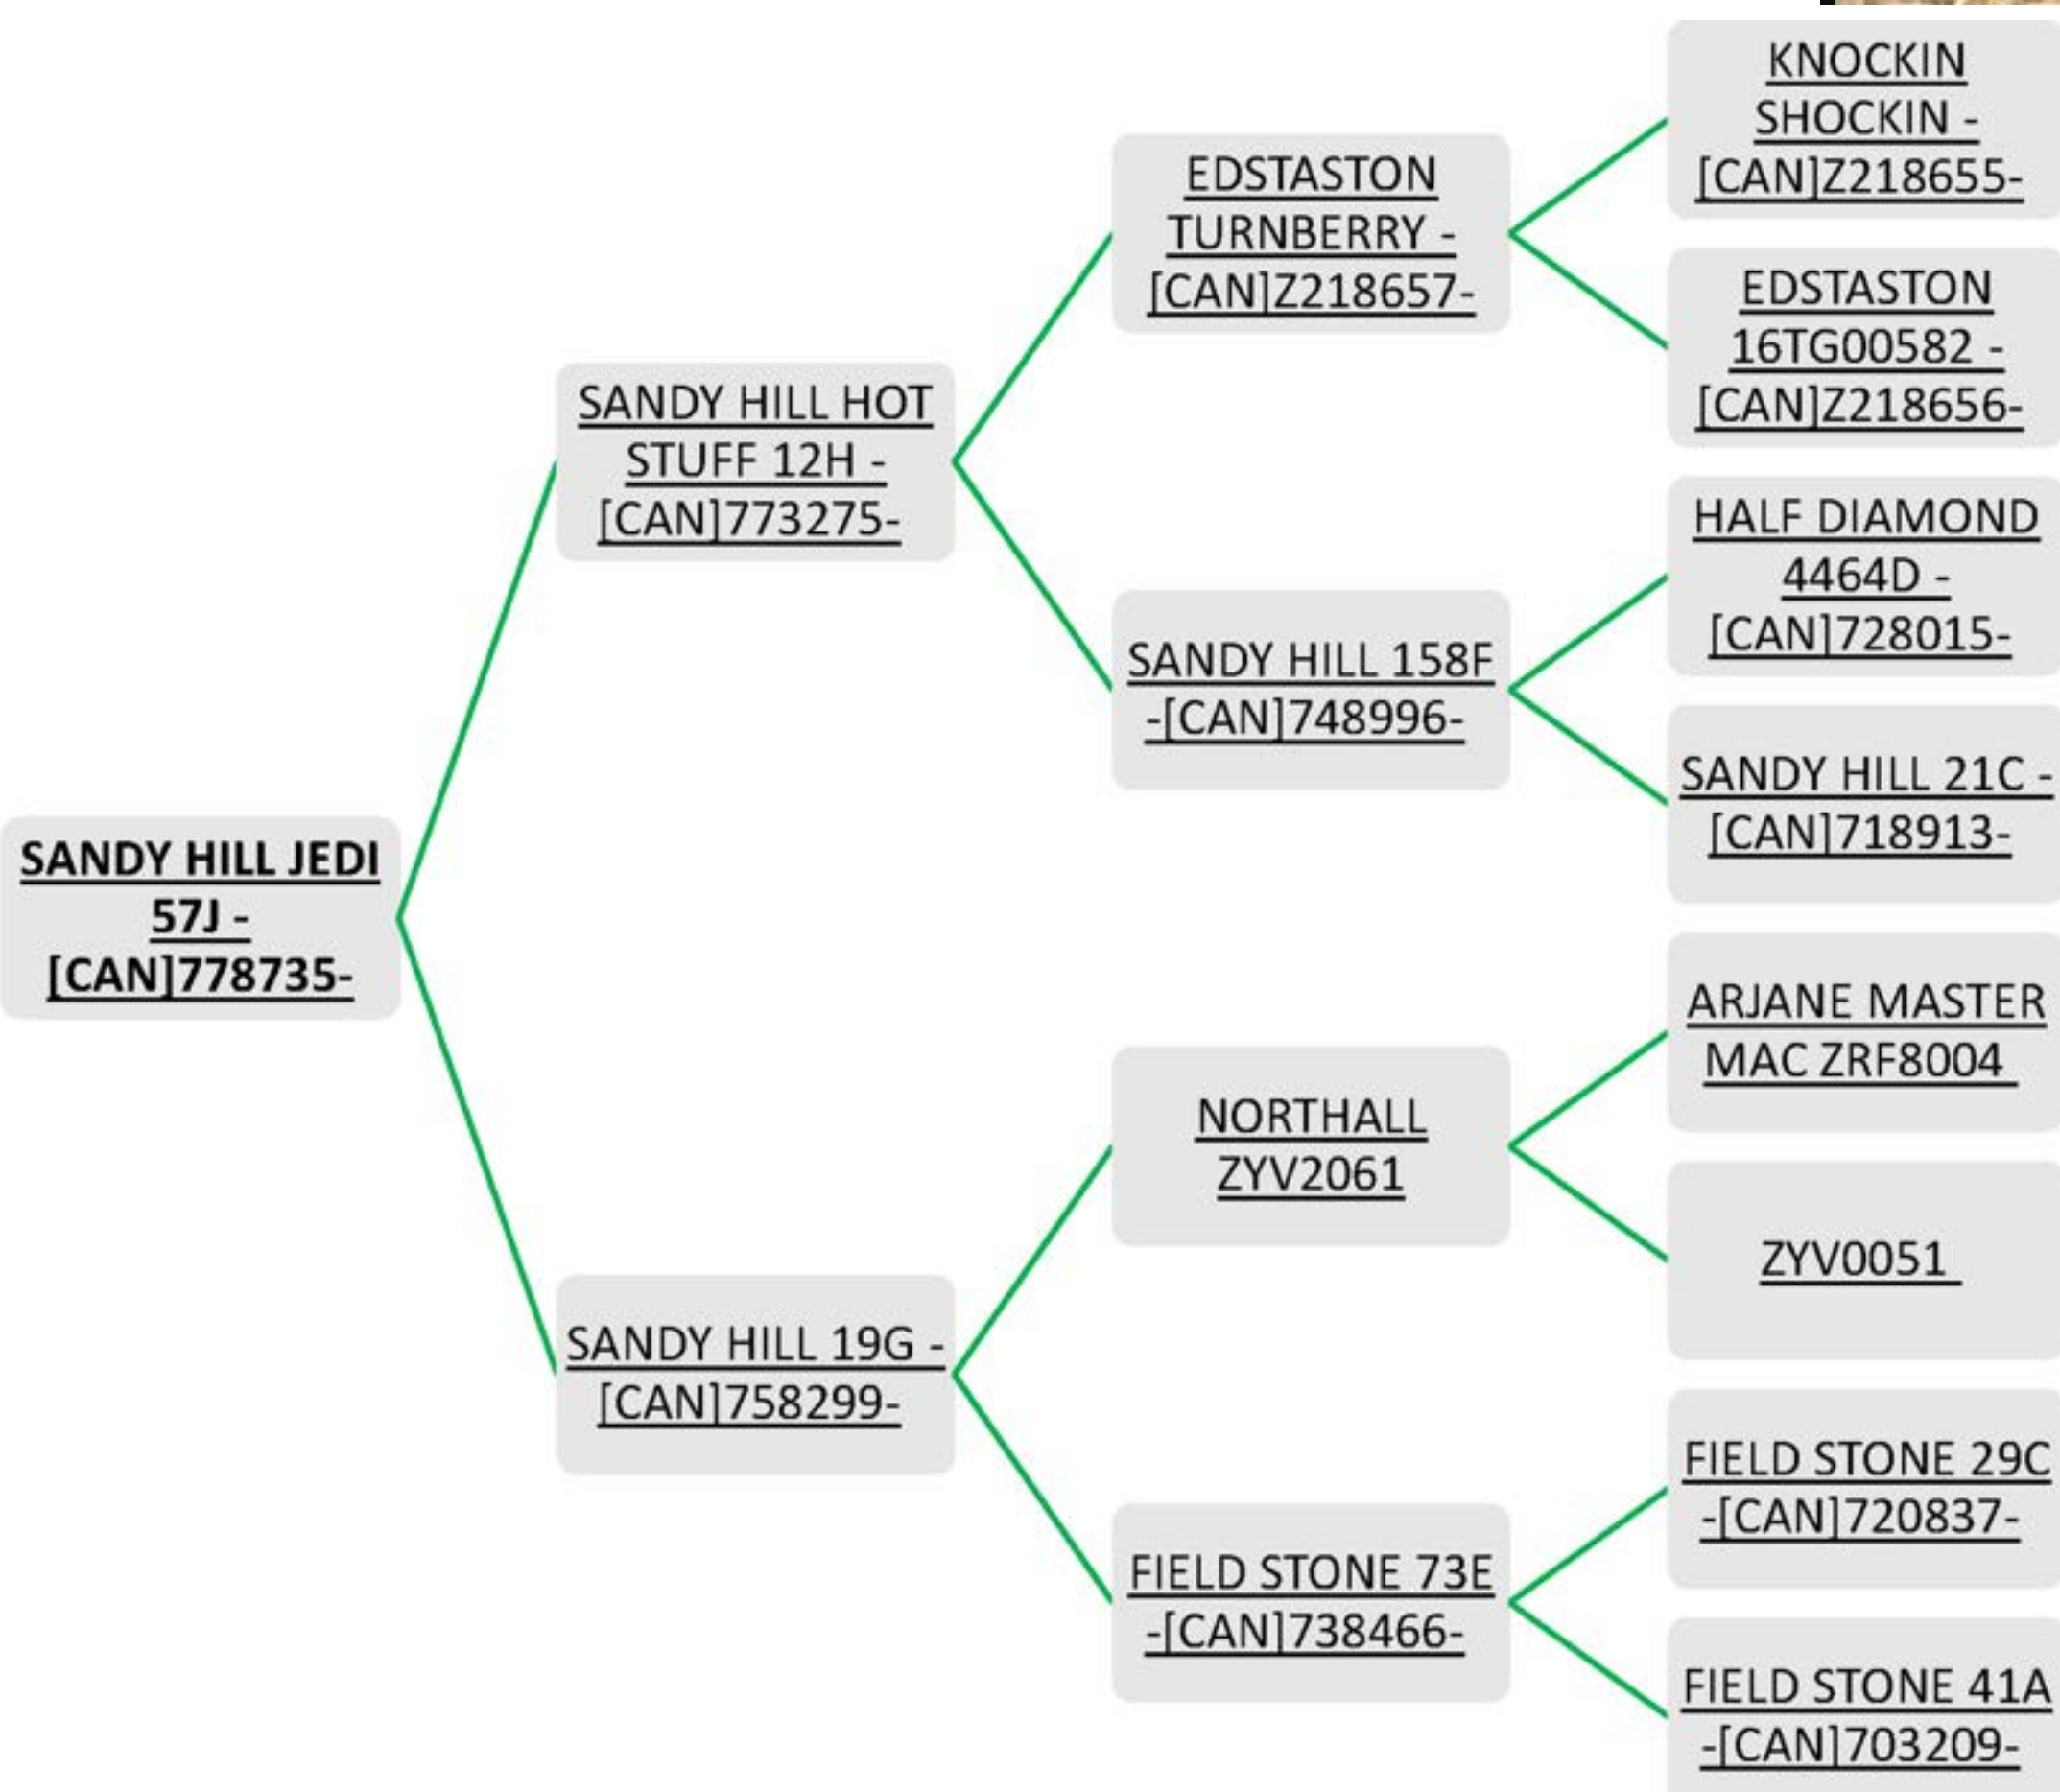

Ewe Lamb * Twin * March 7, 2022

Breed: Ile de France

**Consigned
By:
The Govan
Ranch**

LOT 9

THE GOVAN RANCH 58K

Ewe Lamb * Twin * March 6, 2022

Breed: Ile de France

**Consigned
By:
The Govan
Ranch**

LOT 10

SANDY HILL JEDI 57J

Yearling Ram * Twin * January 23, 2021

Jedi is AAQR from an MV
Negative Flock.
Jedi is a solid, built ram with
good length and gigot.

Breed: Charollais

**Consigned
By:
Sandy Hill
Charollais**

LOT 11

DOUBLE L JAGGER 3J

Yearling Ram * Twin * February 4, 2021

Consigned

By:

Double L

Farm

Breed: North
Country Cheviot