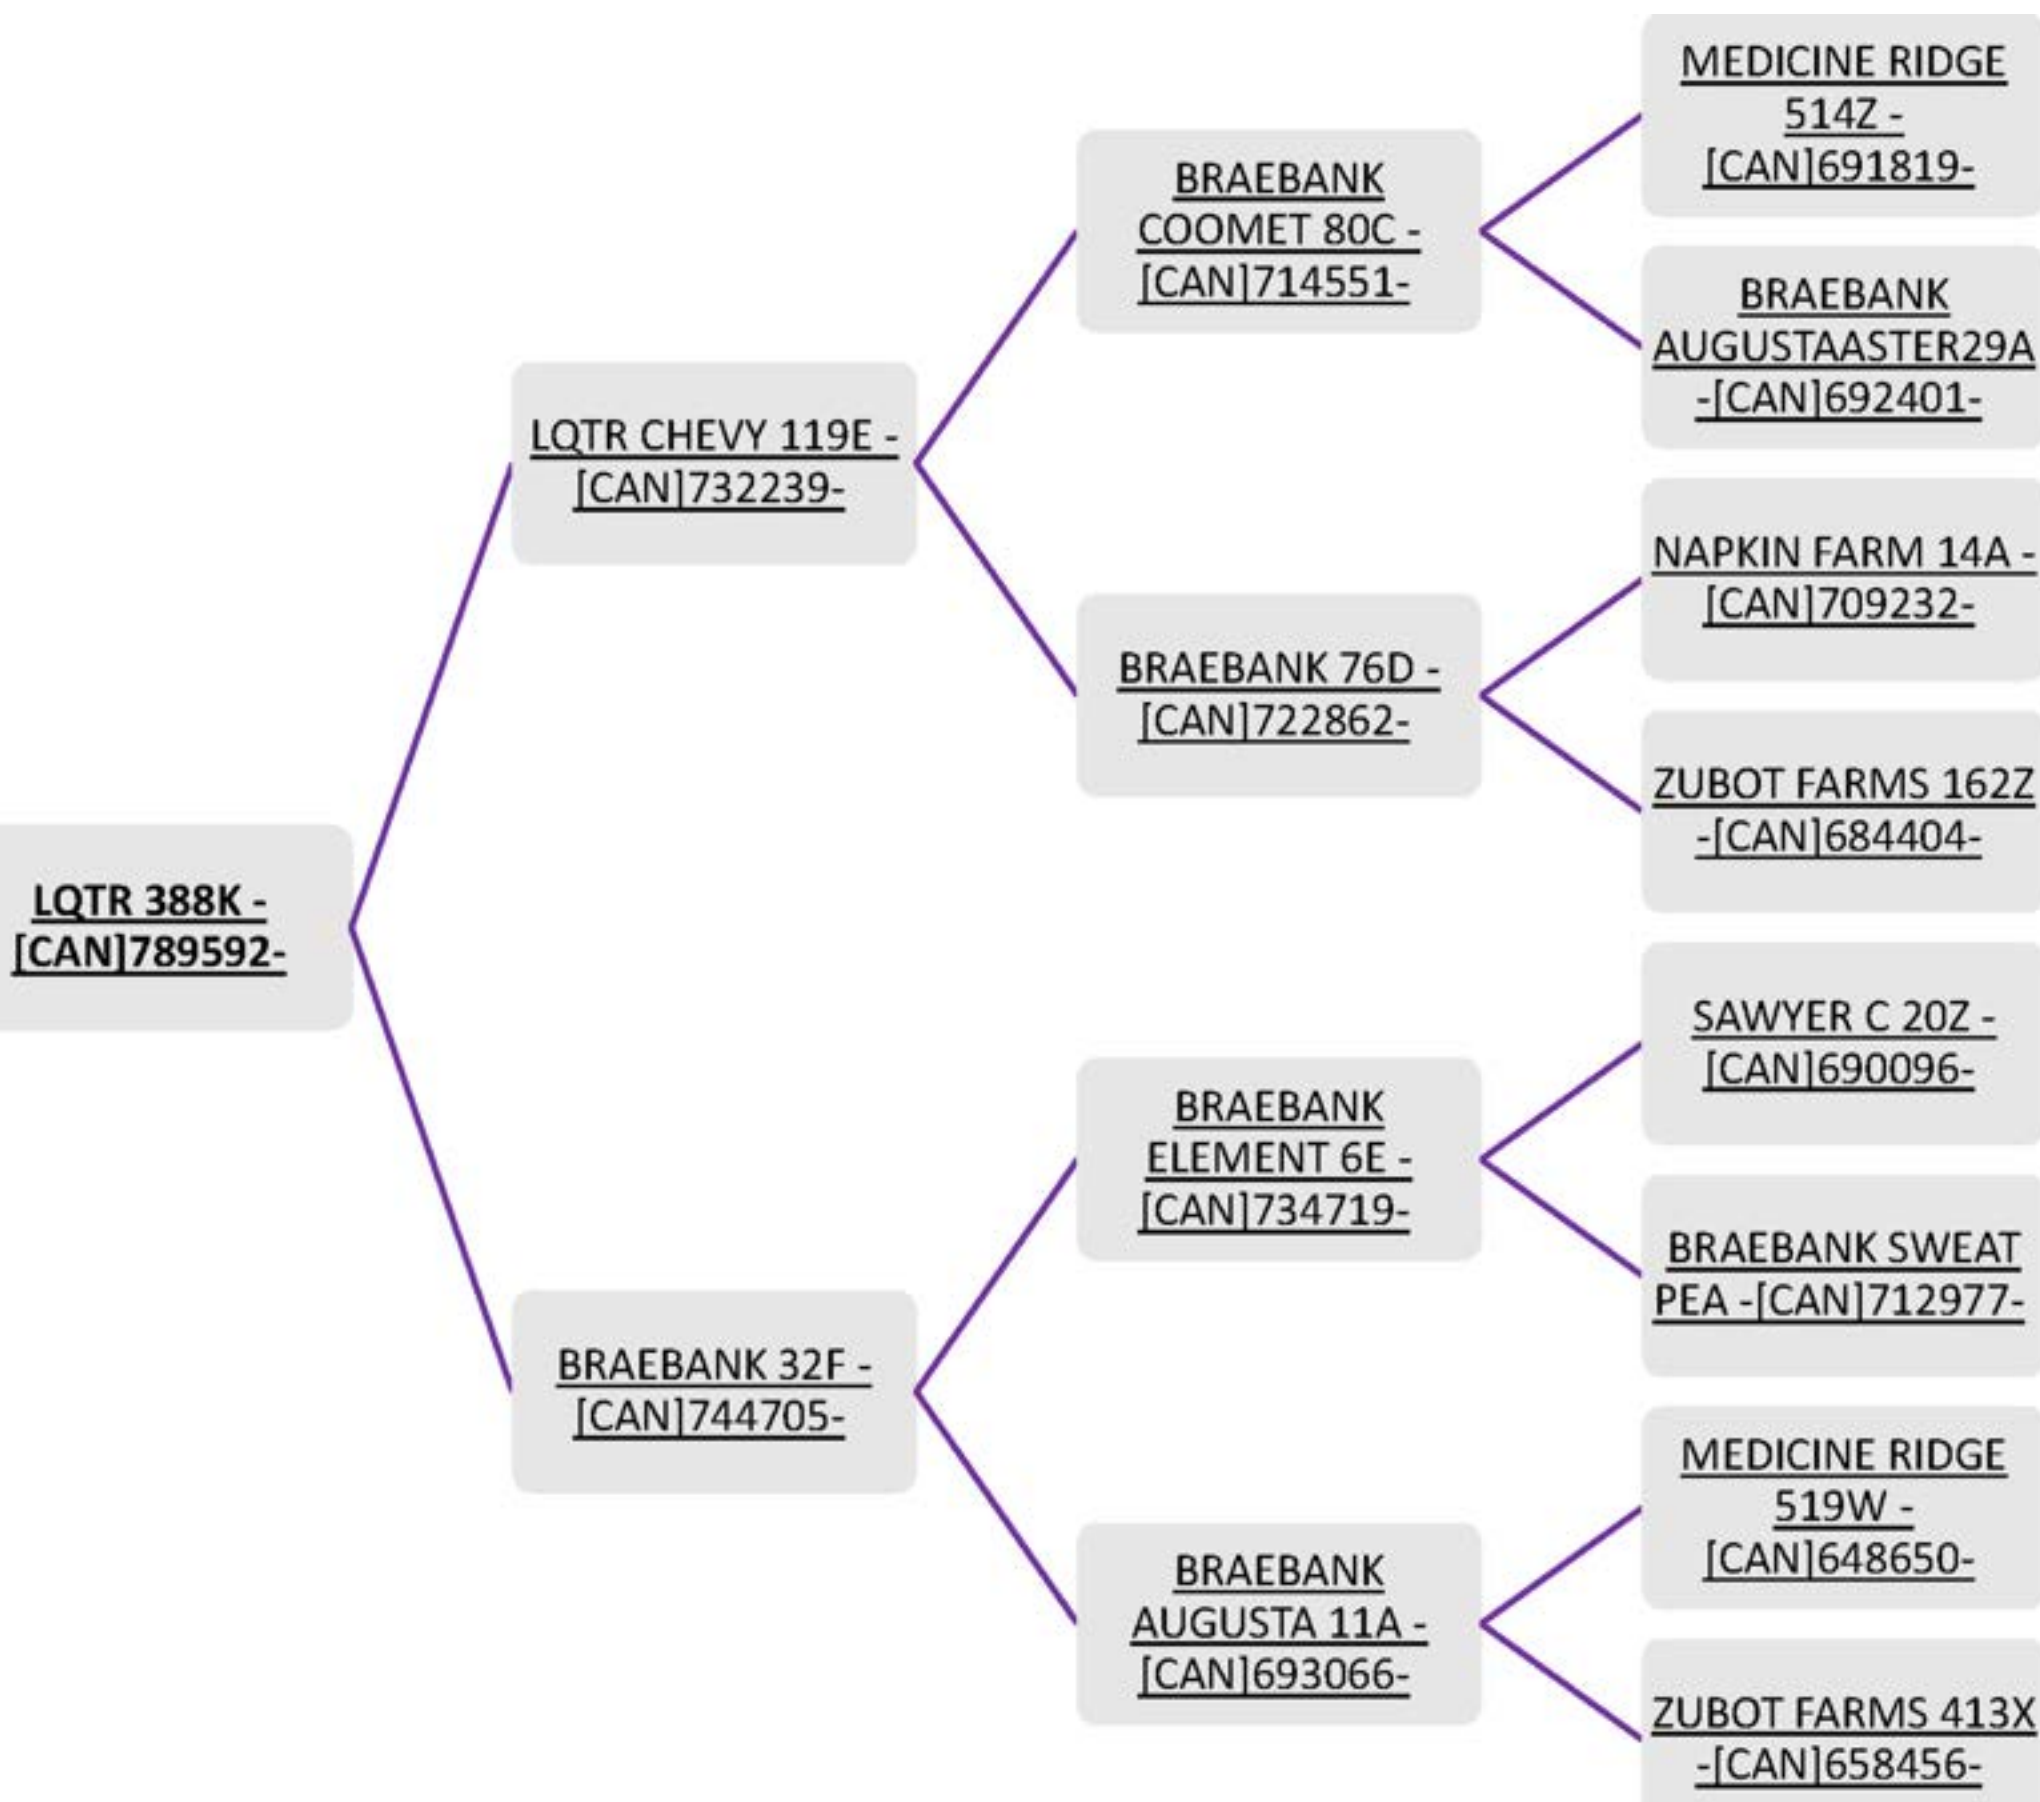

**Breed: Canadian
Arcott**

**Consigned
By:
Lambs
Quarter
Ranch**