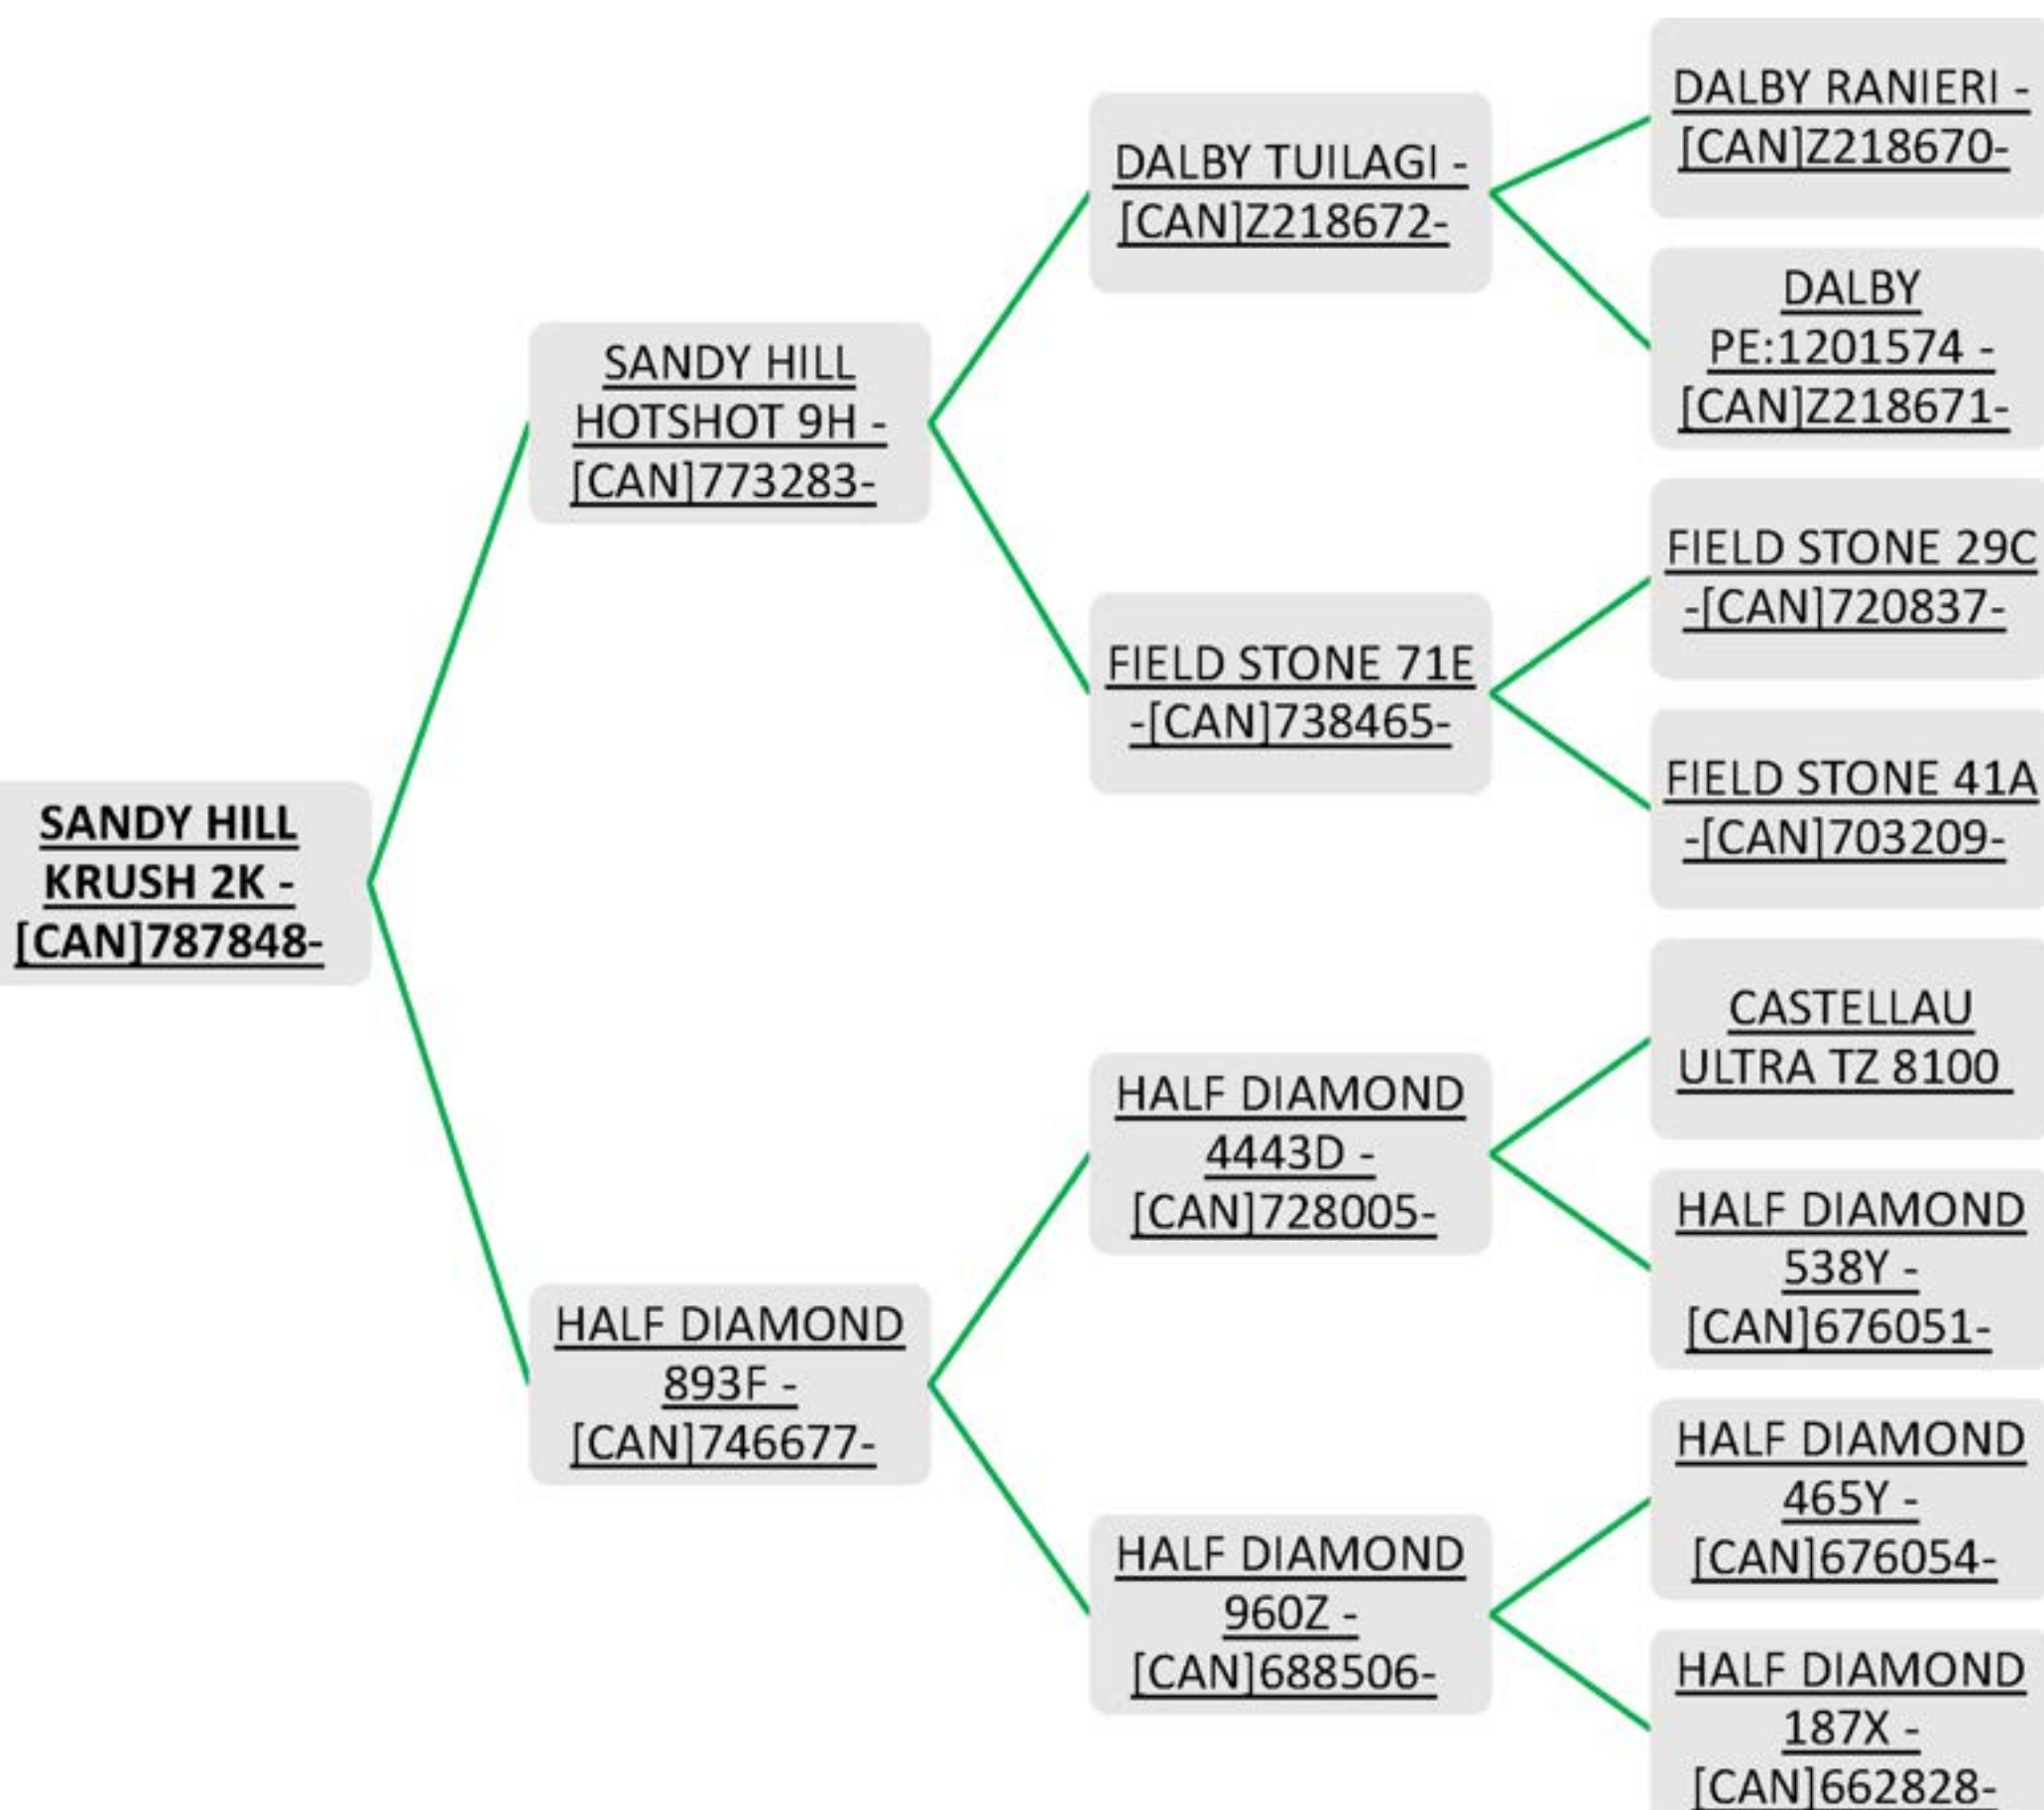

Breed: Charollais