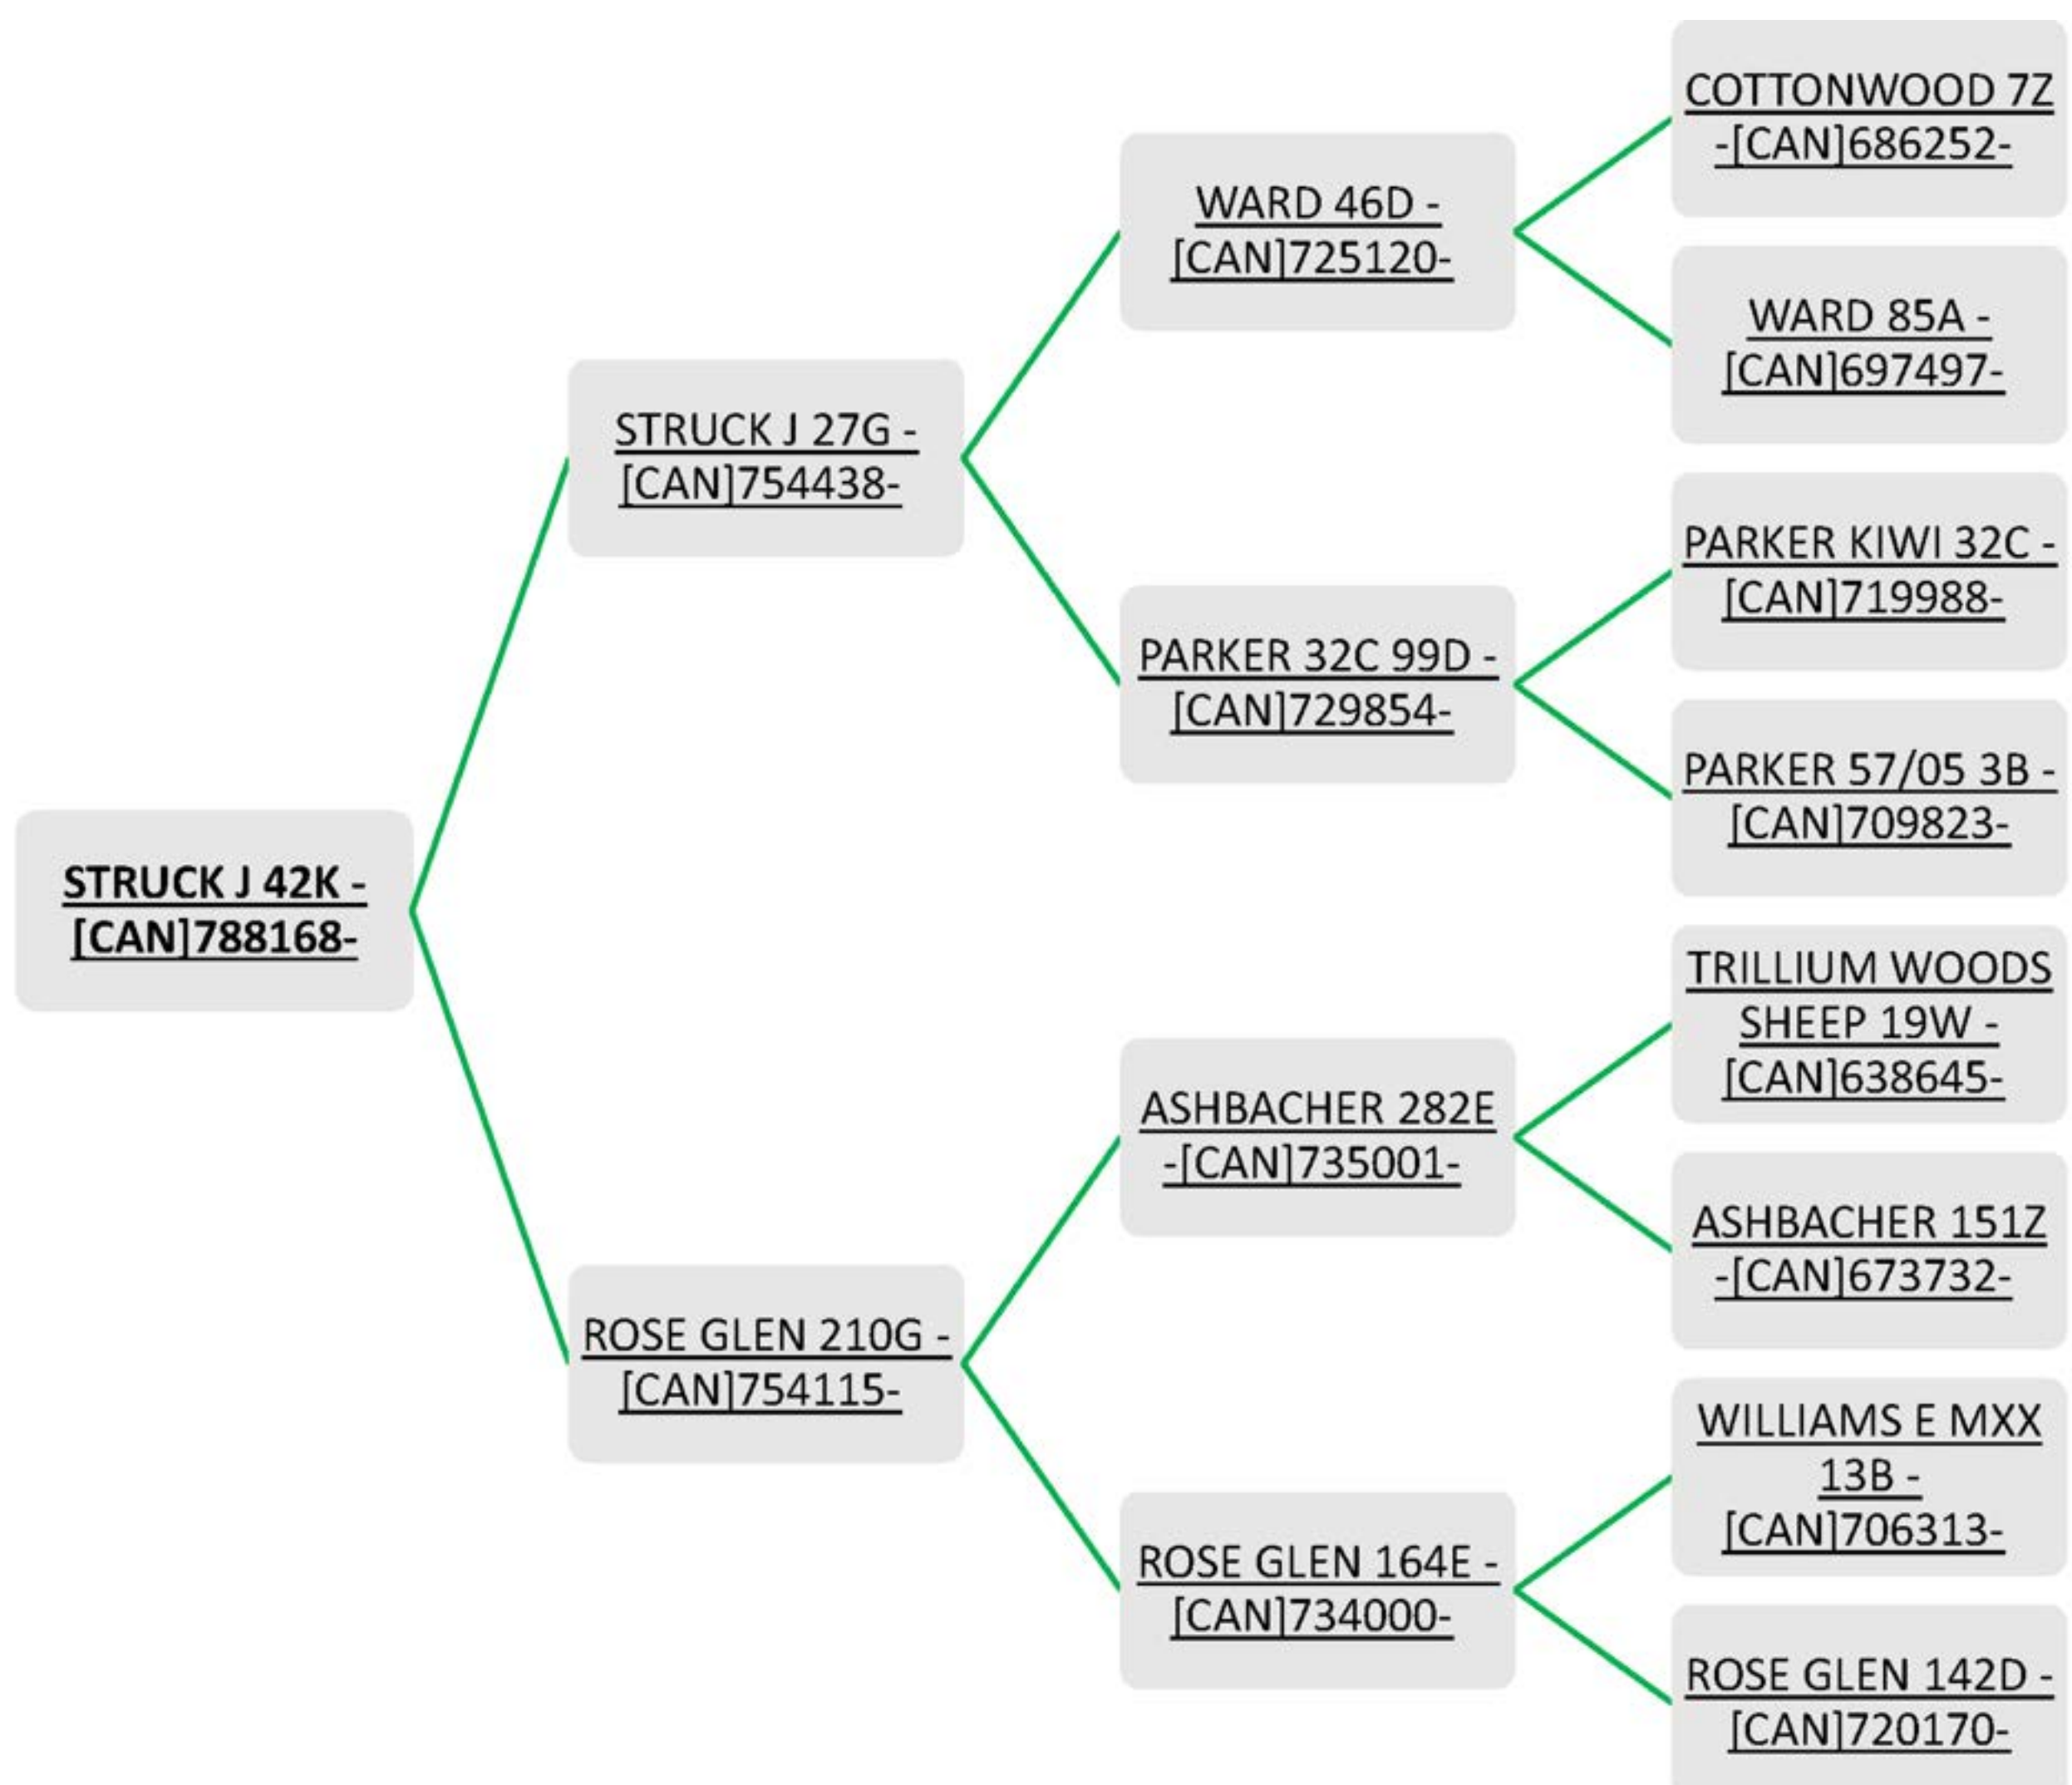

LOT 48

STRUCK J 42K

Ram Lamb * Twin * January 20, 2022

Breed: Suffolk

Consigned

By:

Struck
Farm