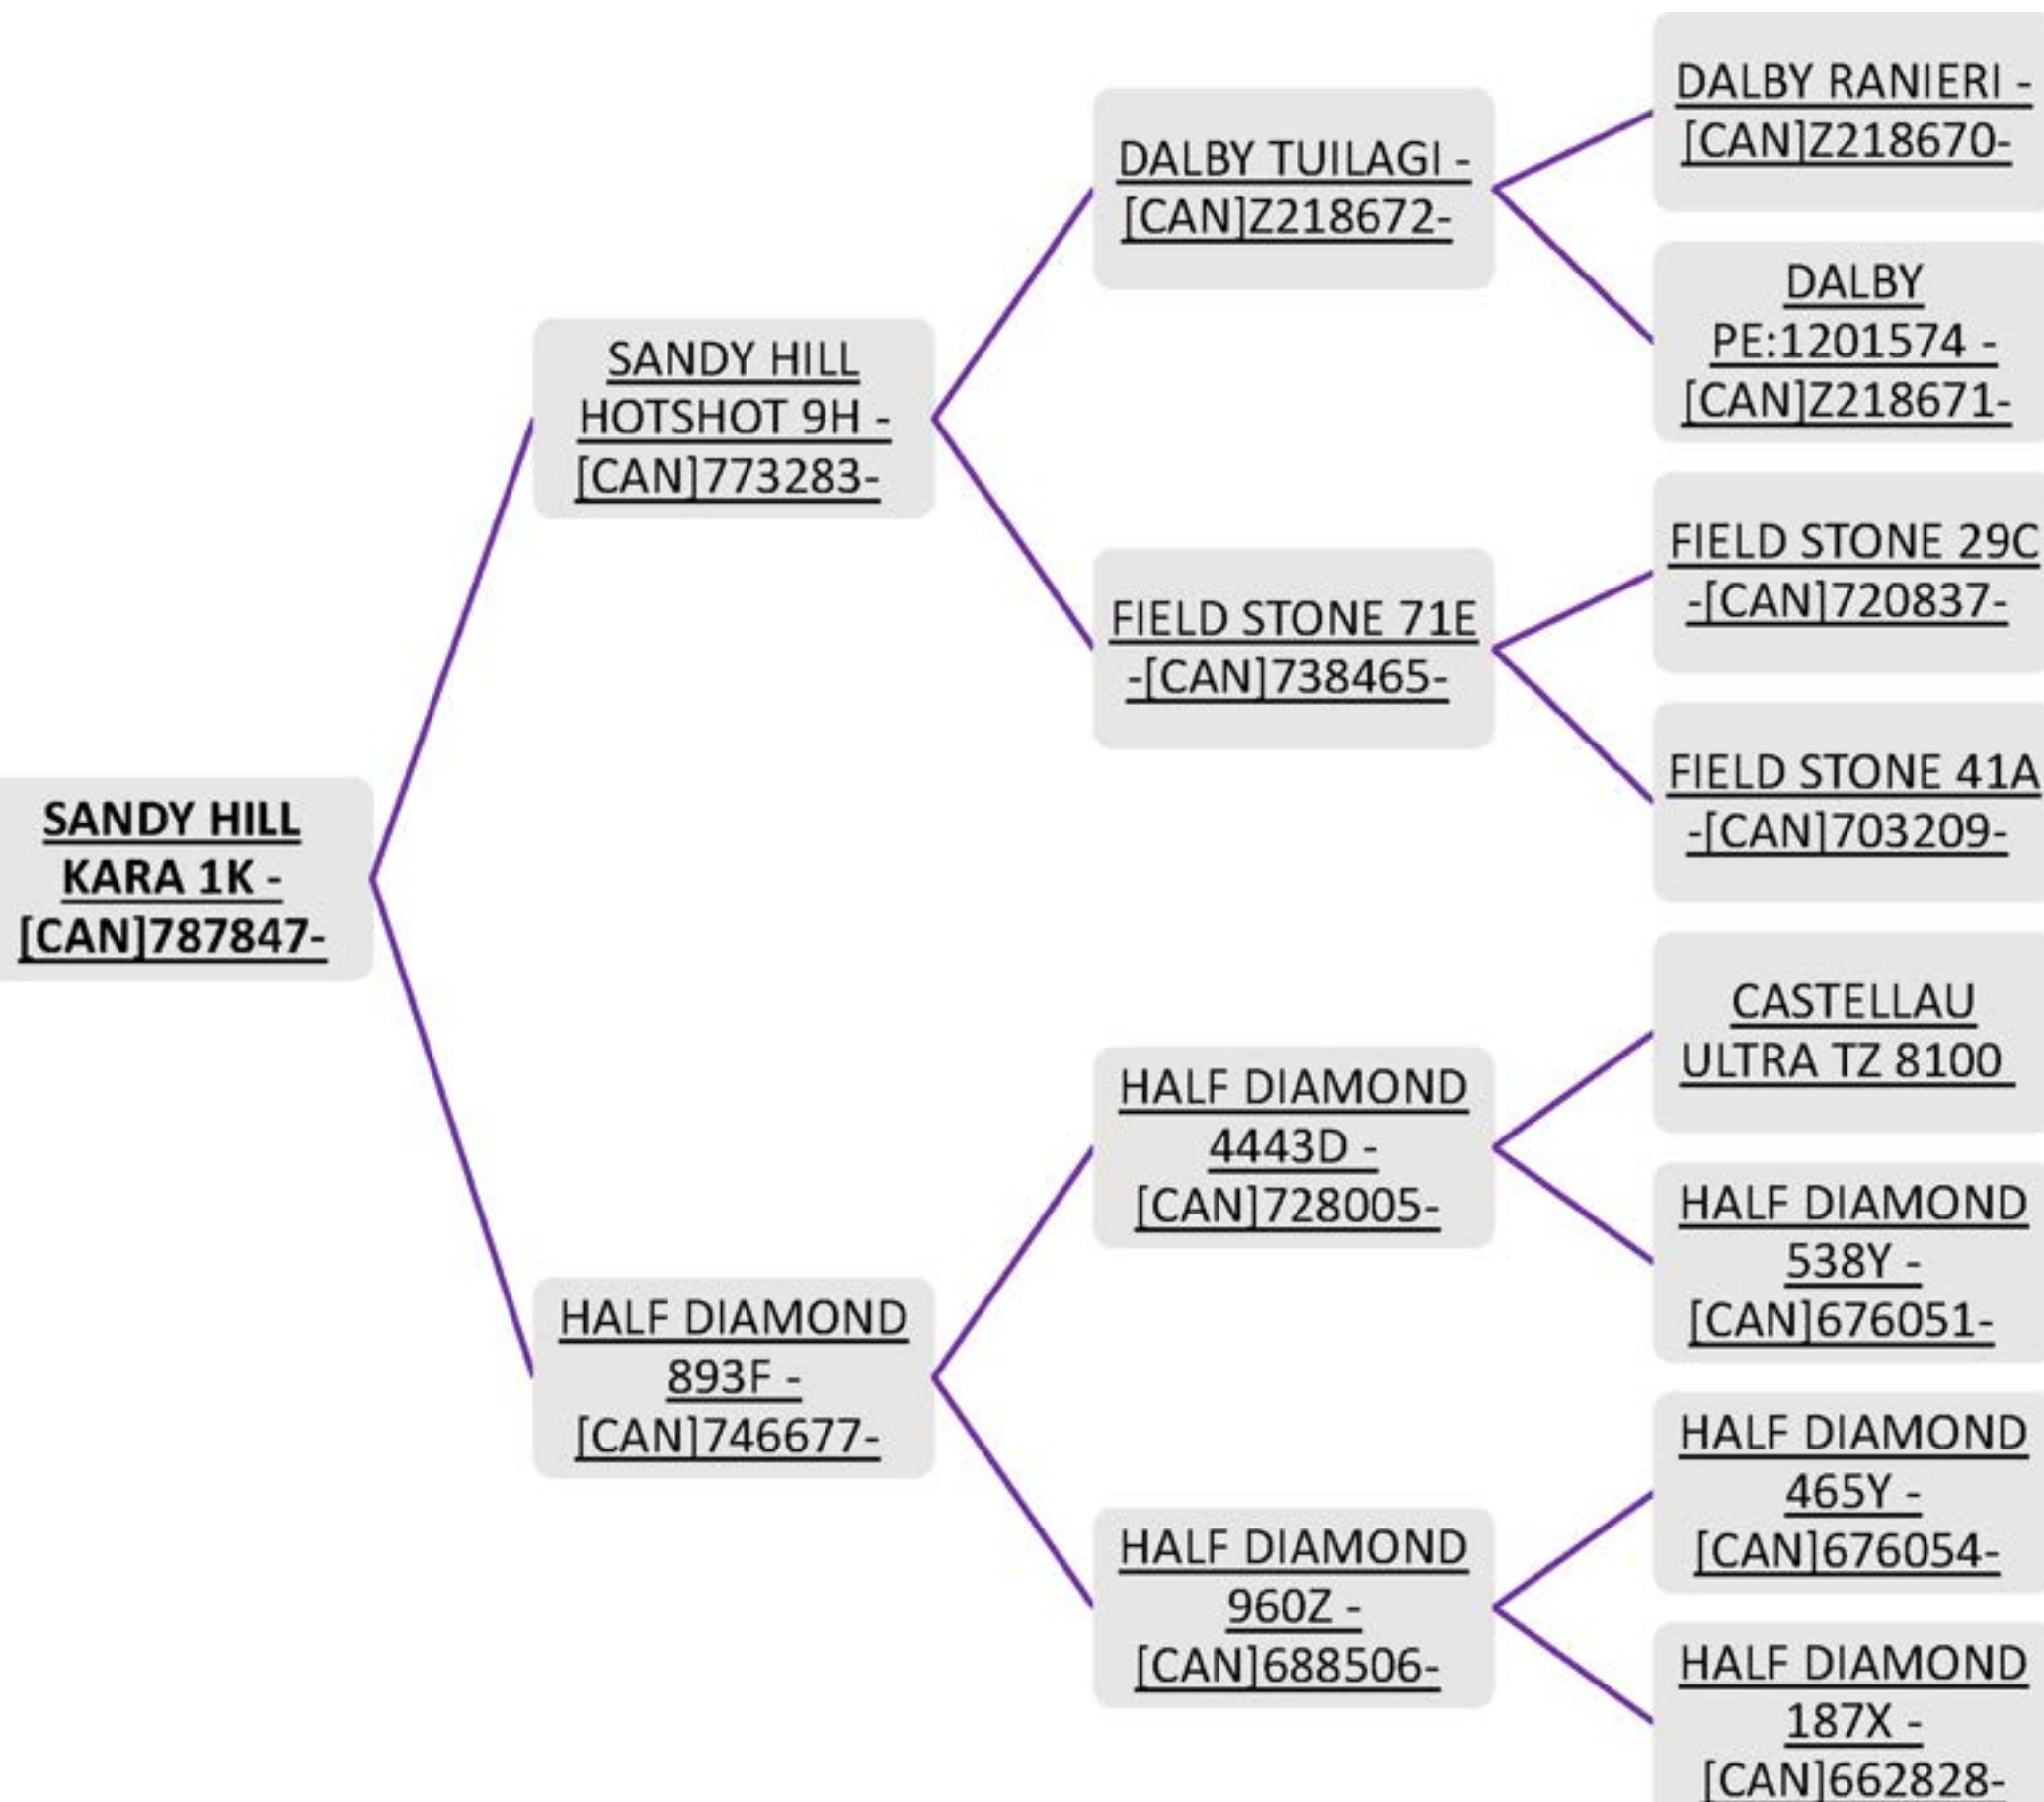

LOT 5

SANDY HILL KARA 1K

Ewe Lamb * Twin * January 8, 2022

Kara is AARR from an MV
Negative Flock

Kara is sired by Sandy Hill
Hotshot 9H, who is currently
the #1 Top Proven Charollais
ram for Gain on GenOvis and
who was the 2021 CWA
Supreme Champion Ram

Breed: Charollais

**Consigned
By:
Sandy Hill
Charollais**