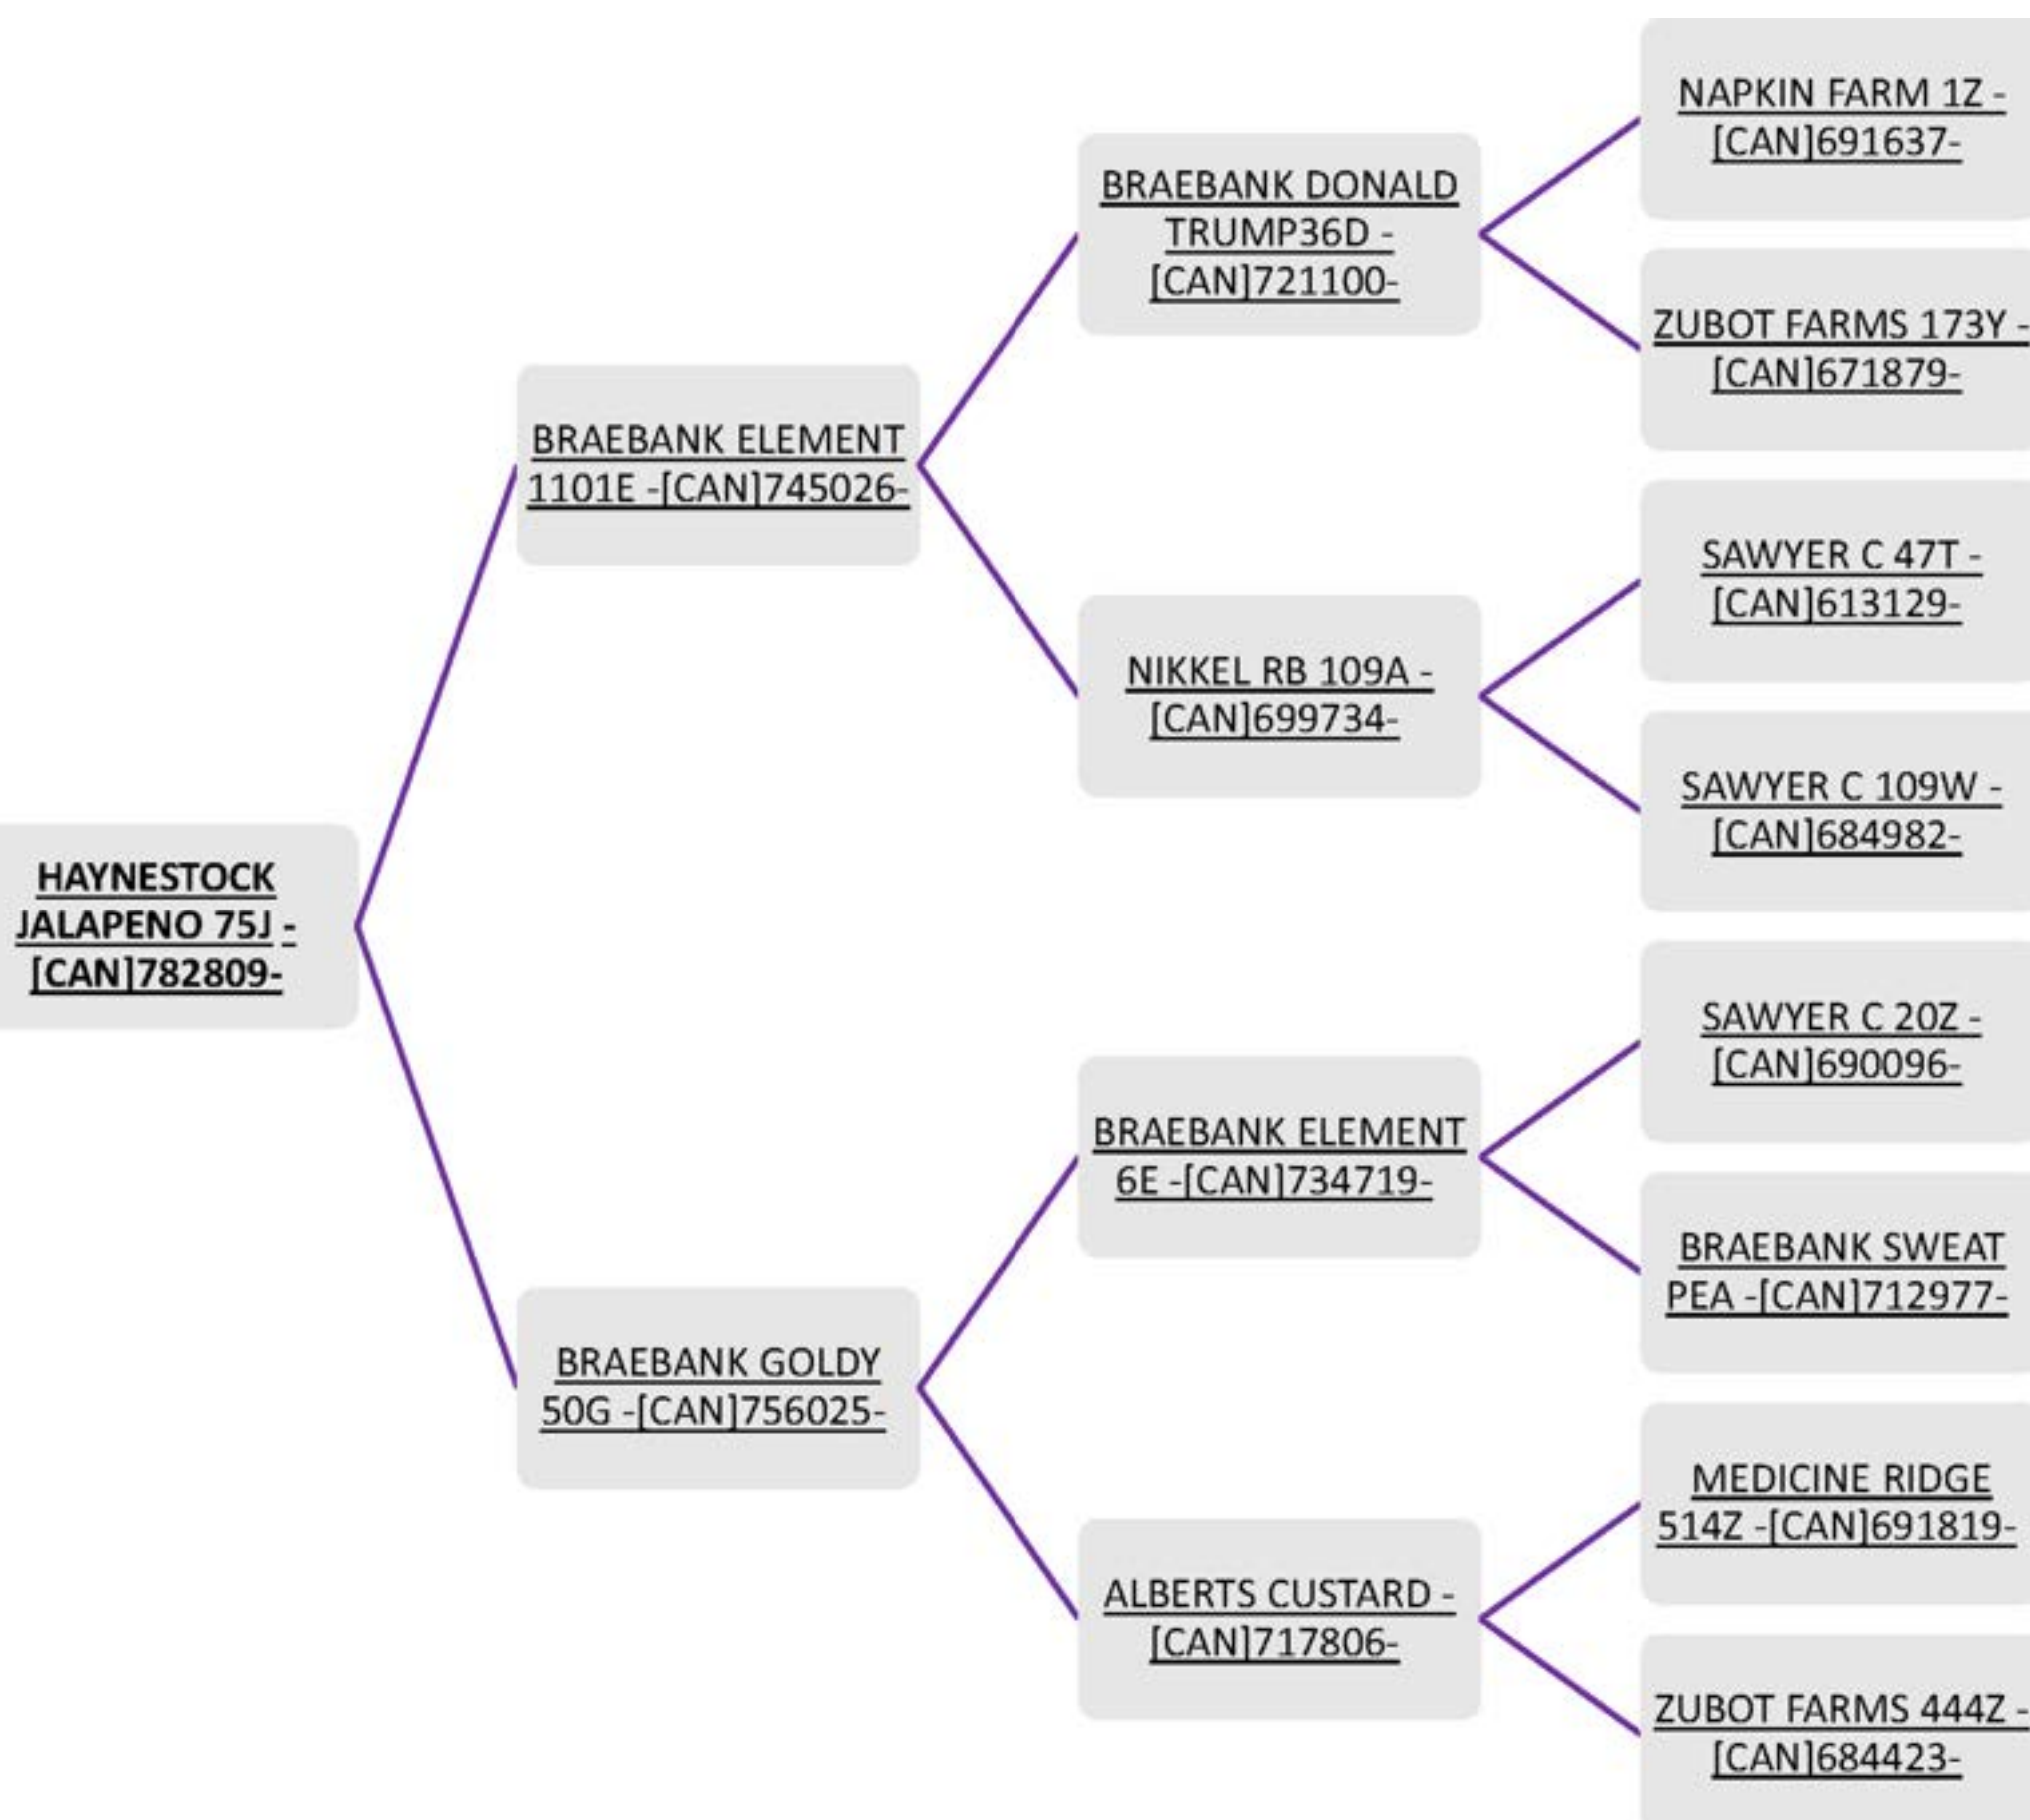

**Consigned
By:
The Govan
Ranch**

LOT 19

HAYNESTOCK JALAPENO 75J

Yearling Ewe * Twin * January 11, 2021

Haynestock Jalapeno 75J - A beautiful twin ewe born in 2021 - she is long, deep and very correct. A very well-rounded ewe sired by the 2019 CWA Grand Champion Canadian Arcott ram.

Breed: Canadian Arcott

**Consigned
By:
Haynestock
Farm**

LOT 20

HAYNESTOCK KORA 154K

Ewe Lamb * Twin * January 22, 2022

Haynestock Kora 154K - Twin ewe born 2022 - she is very long-bodied, with a very correct frame and good muscling.