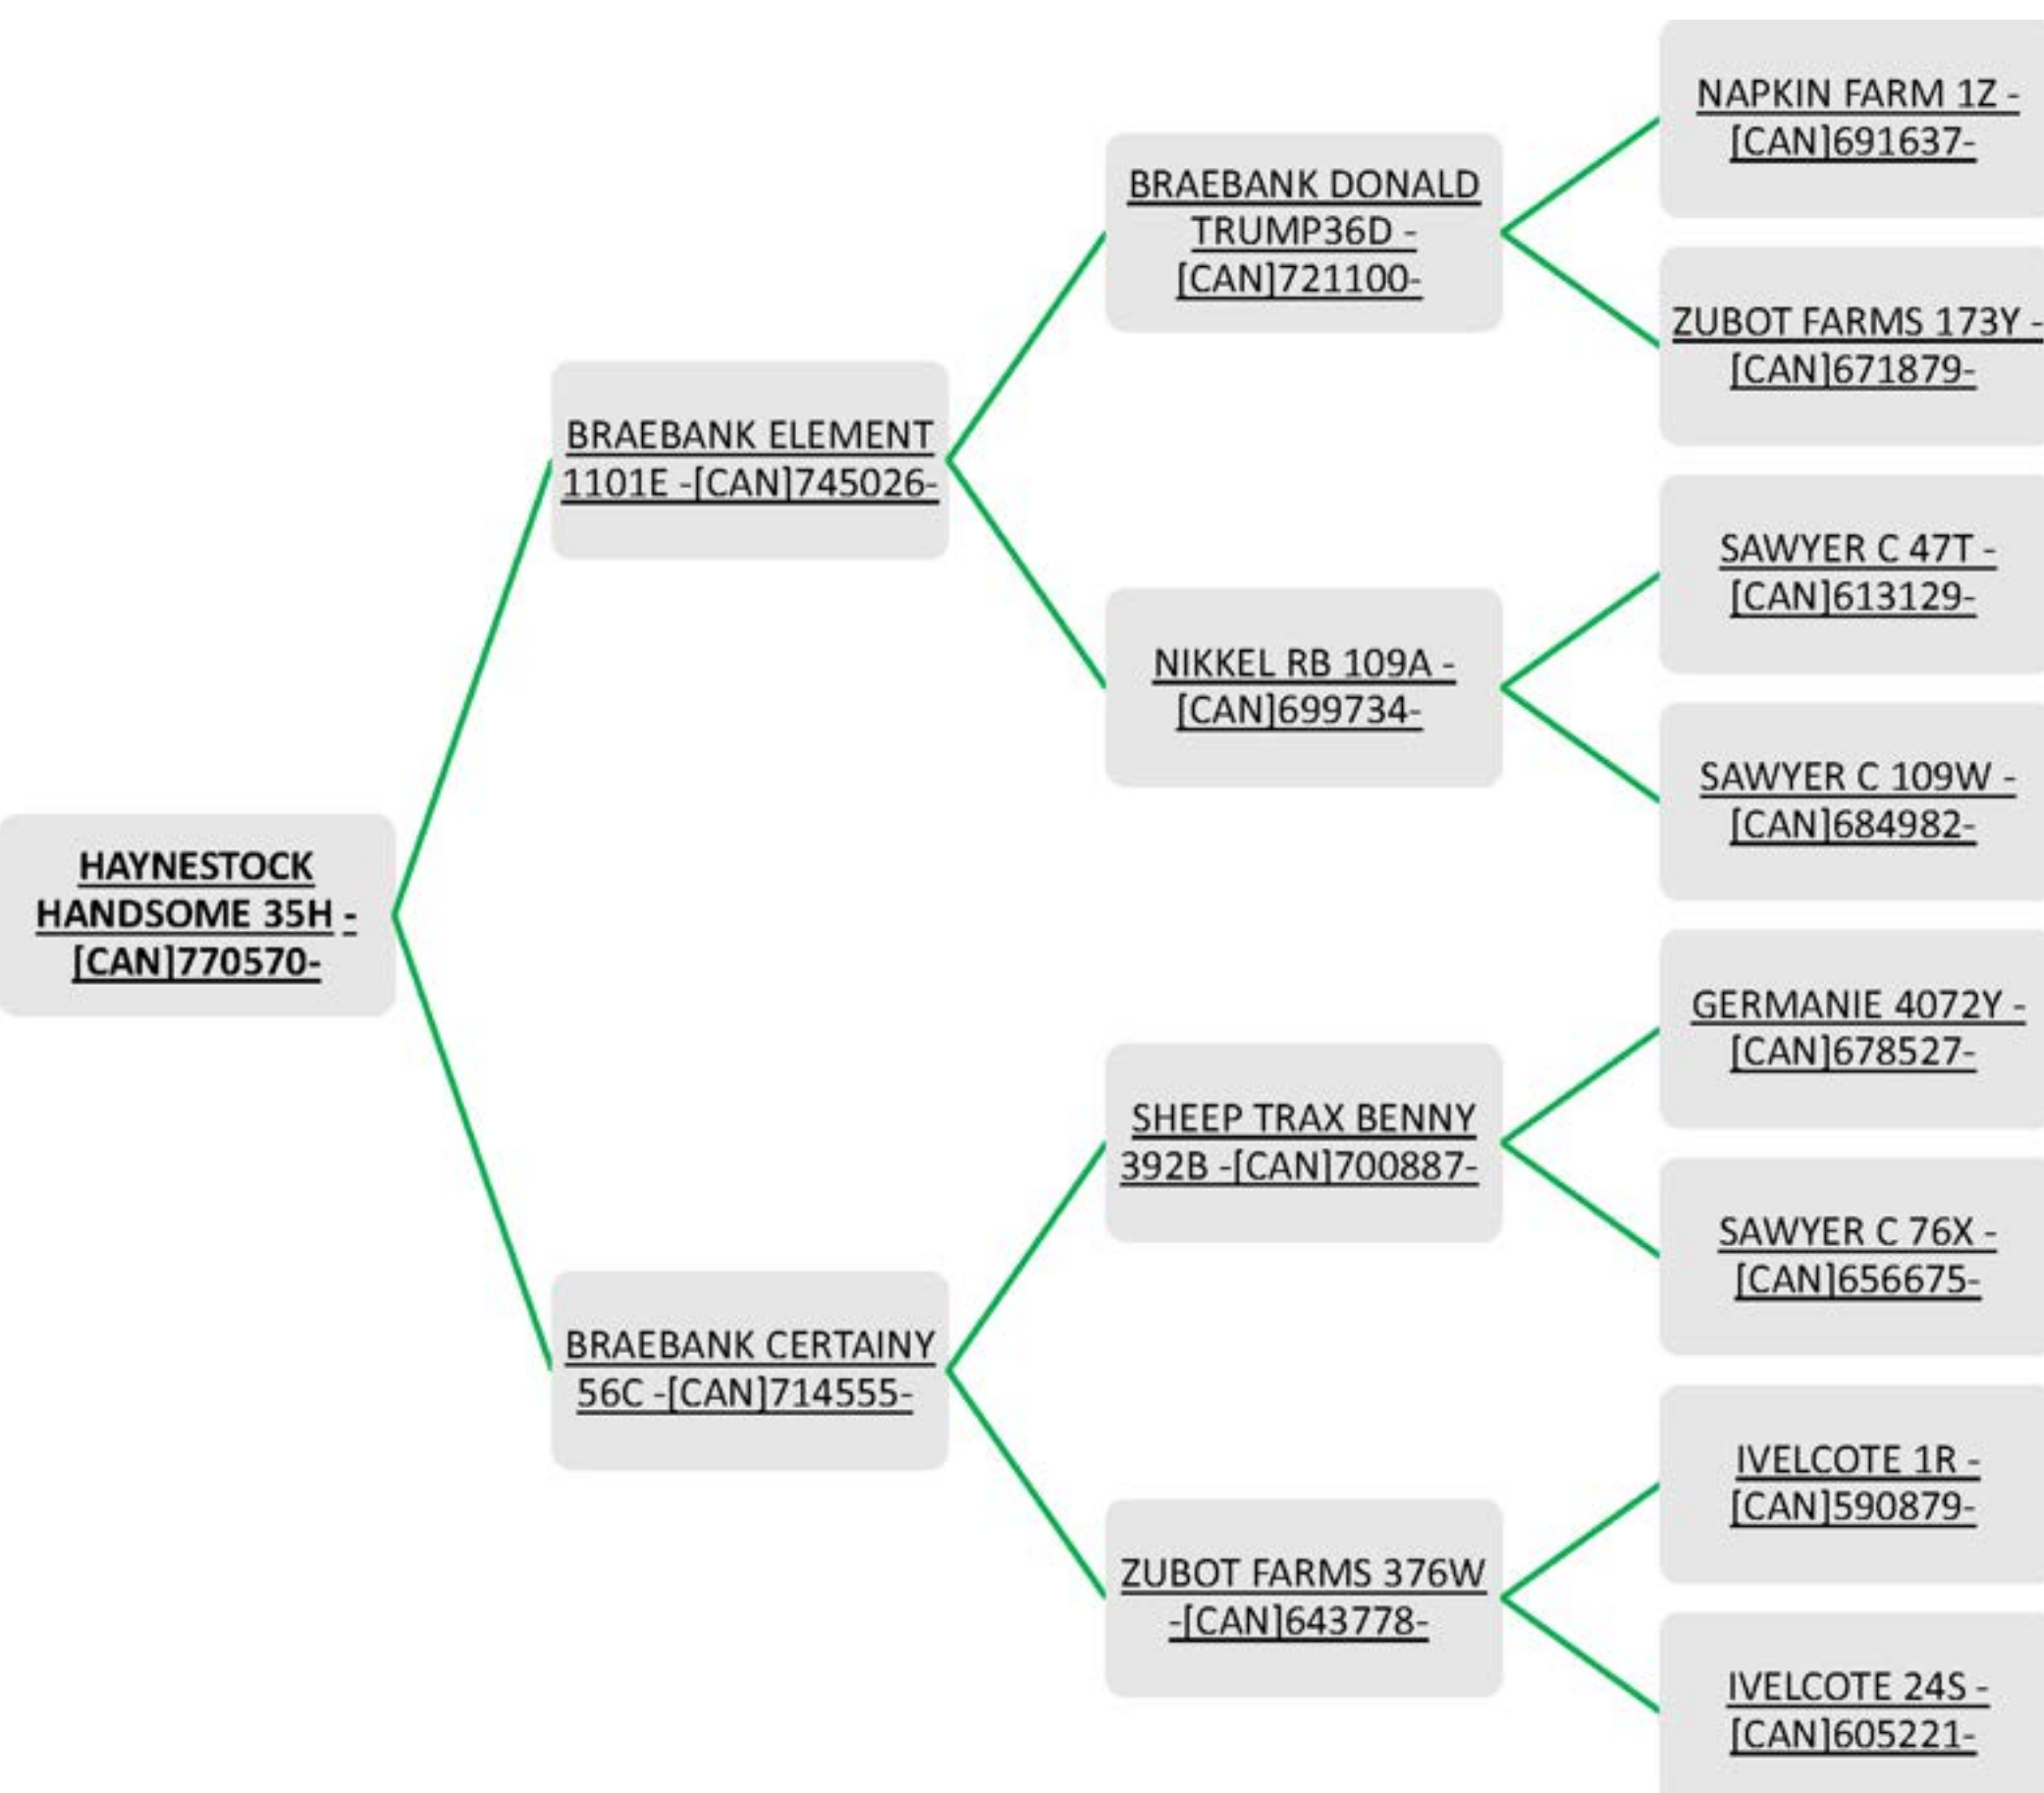

Breed: Canadian

Arcott