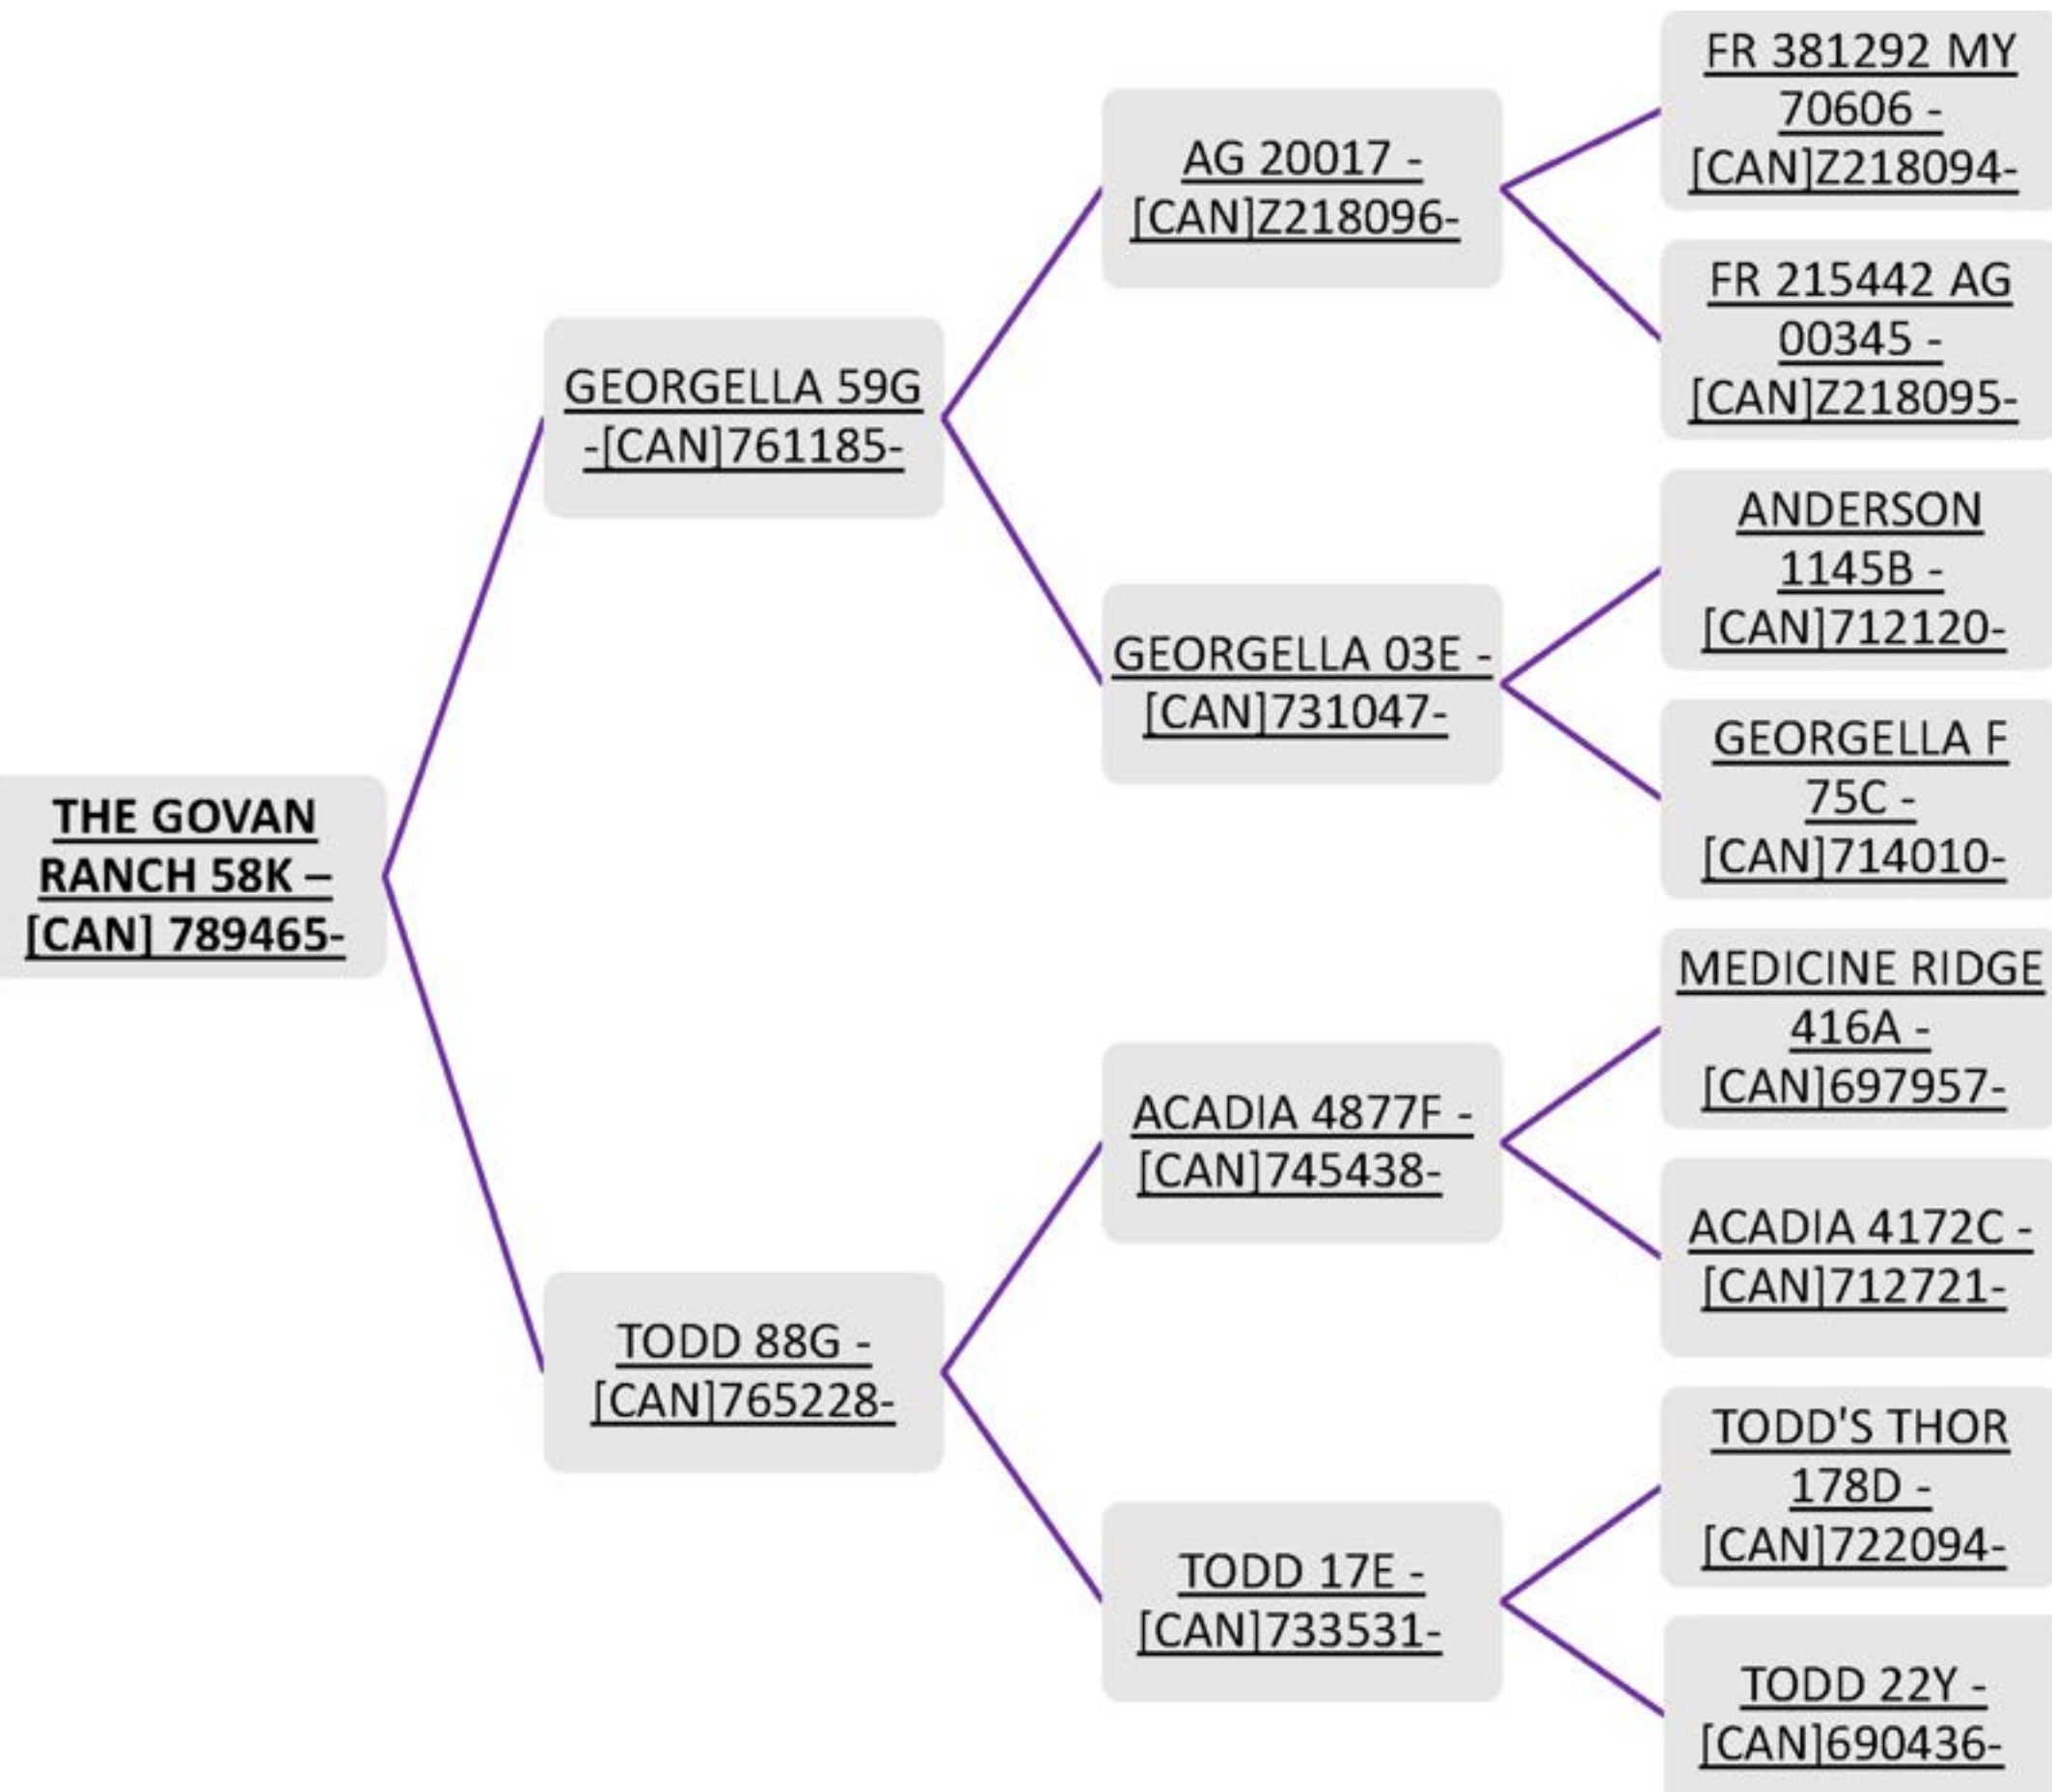

LOT 7

BUSCHOLL 7K

Ewe Lamb * Twin * January 10, 2022

**Breed: North
Country Cheviot**

Twin to ewe lamb being kept
as a replacement.

**Consigned
By:
Chrissy
Buscholl**

LOT 8

THE GOVAN RANCH 55K

Ewe Lamb * Twin * March 7, 2022

Breed: Ile de France

**Consigned
By:
The Govan
Ranch**

LOT 9

THE GOVAN RANCH 58K

Ewe Lamb * Twin * March 6, 2022

Breed: Ile de France

**Consigned
By:
The Govan
Ranch**

LOT 10

SANDY HILL JEDI 57J

Yearling Ram * Twin * January 23, 2021

Jedi is AAQR from an MV
Negative Flock.
Jedi is a solid, built ram with
good length and gigot.

Breed: Charollais

**Consigned
By:
Sandy Hill
Charollais**