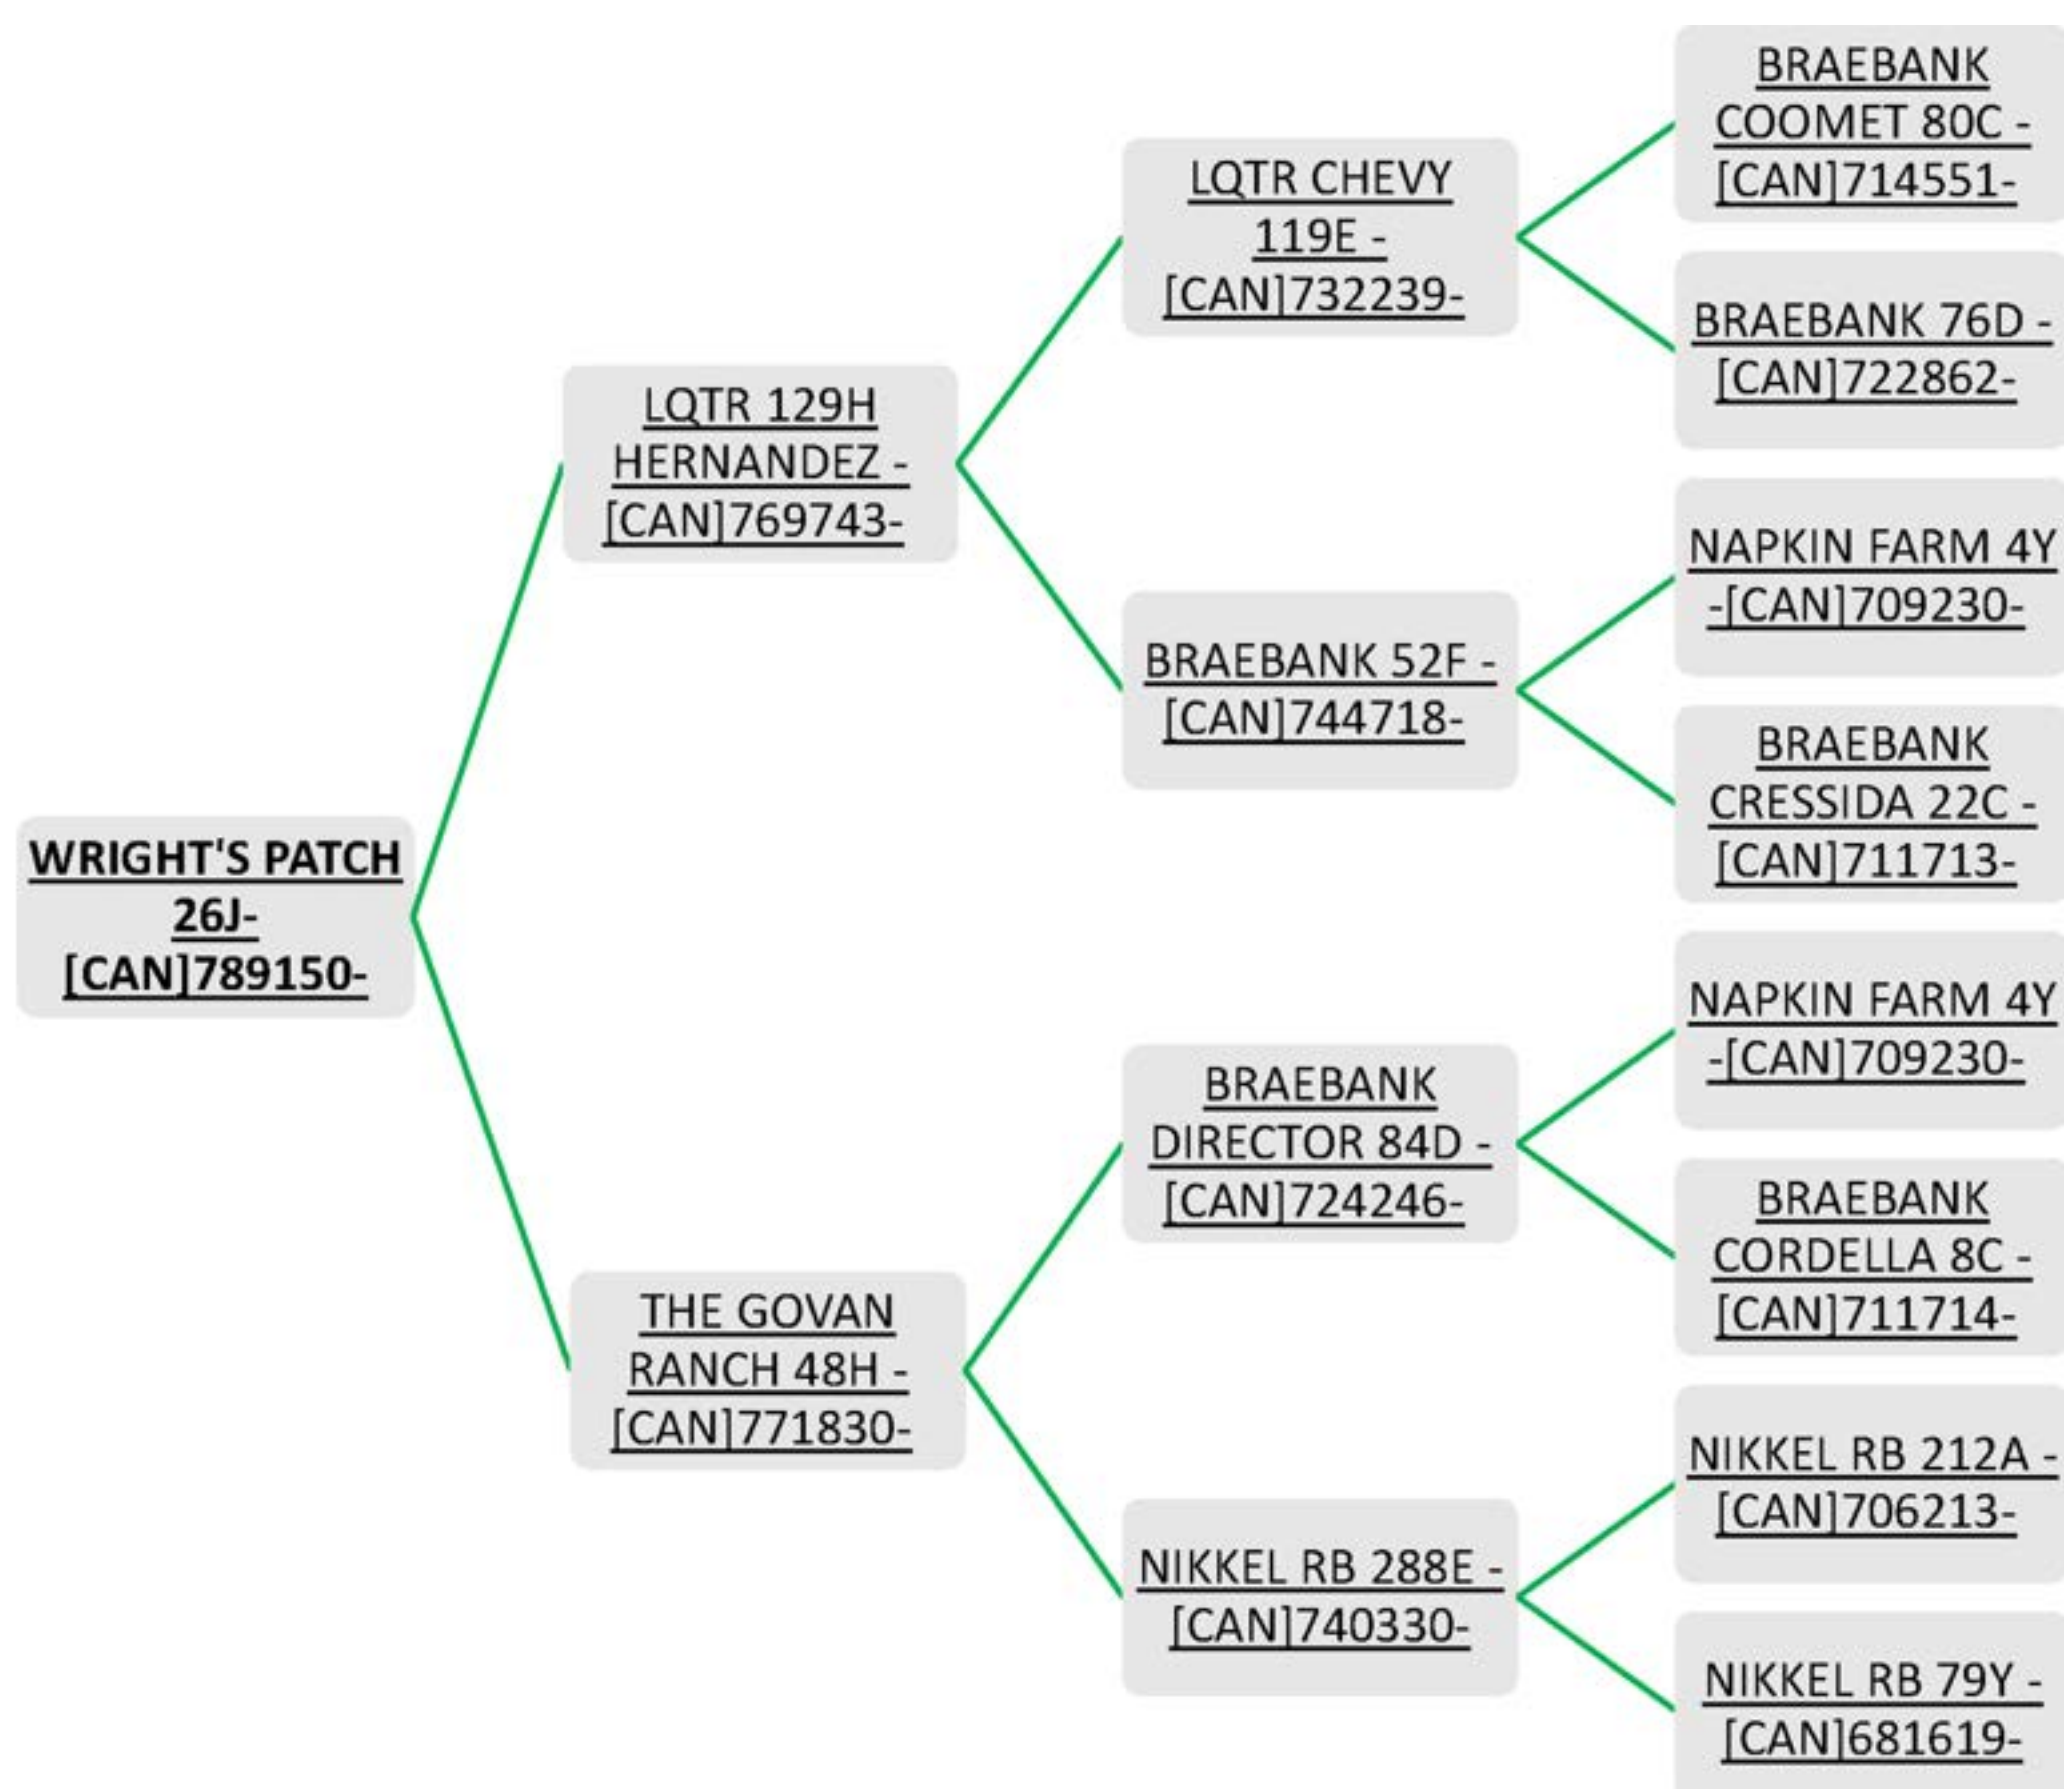

11lb BW

50 day – 58 lb

100 day – 105 lb

Current WT - July 2, 2022 – 210 lb

Breed: Canadian

Arcott

**Consigned
By:
CJL
Livestock**

LOT 34