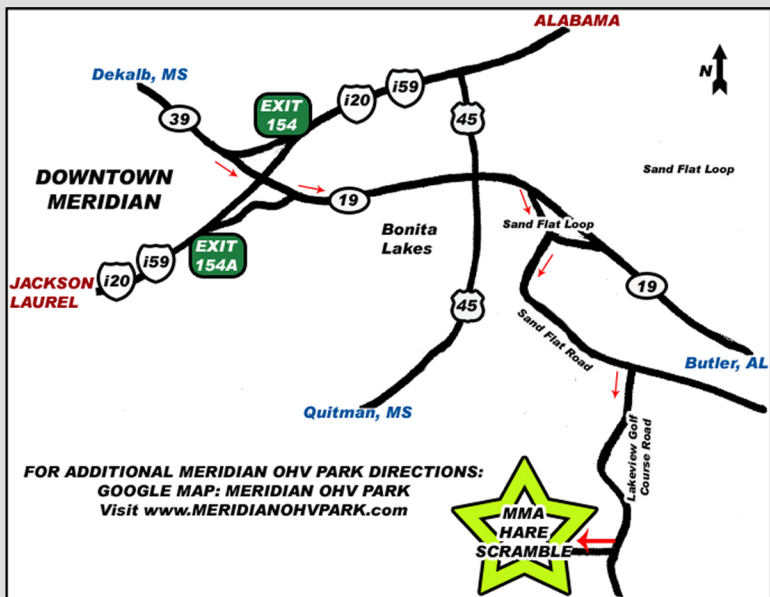

Meridian Motorcycle Association MMA SPRINT ENDURO

Saturday 02/17/18 & Sunday 2/18/18
at the Meridian OHV Park

2397 Lake View Golf Course Road, Meridian, MS 39307

RACE REGISTRATION

PRE-REGISTER AT www.LIVELAPS.com TO SAVE TIME AND MONEY!

MERIDIAN OHV PARK DIRECTIONS

Take Interstate 20/59 toward Meridian, MS.

From Jackson or Laurel:

- Take EXIT 154A
- Turn right onto HWY 19 South
- Turn right onto Sand Flat Loop
- Turn right onto Sand Flat Rd.
- Turn right onto Lake View Golf Course Road
- Turn Right onto MMA Dirt Pit

From Alabama:

- Take EXIT 154
- Turn left onto HWY 19 South
- Turn right onto Sand Flat Loop
- Turn right onto Sand Flat Rd.
- Turn right onto Lake View Golf Course Road
- Turn Right onto MMA Dirt Pit

ALL ACTIVITIES, PARKING, AND CAMPING WILL BE CENTERED AROUND THE MMA DIRT PIT