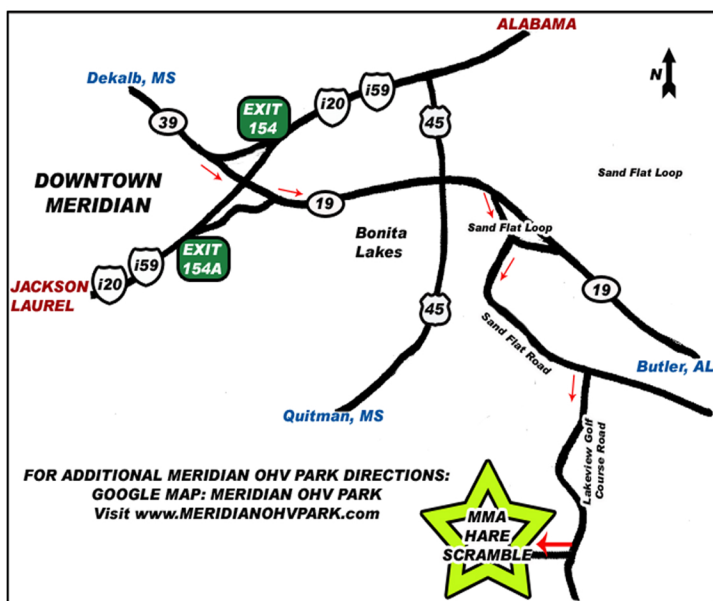

## MERIDIAN OHV PARK DIRECTIONS

FOR ADDITIONAL MERIDIAN OHV PARK DIRECTIONS:  
GOOGLE MAP: MERIDIAN OHV PARK  
Visit [www.MERIDIANOHVPARK.com](http://www.MERIDIANOHVPARK.com)

Take Interstate 20/59 toward Meridian, MS.

From Jackson or Laurel:

- Take EXIT 154A
- Turn right onto HWY 19 South
- Turn right onto Sand Flat Loop
- Turn right onto Sand Flat Rd.
- Turn right onto Lake View Golf Course Road
- Turn Right onto MMA Dirt Pit

From Alabama:

- Take EXIT 154
- Turn left onto HWY 19 South
- Turn right onto Sand Flat Loop
- Turn right onto Sand Flat Rd.
- Turn right onto Lake View Golf Course Road
- Turn Right onto MMA Dirt Pit

ALL ACTIVITIES, PARKING,  
AND CAMPING WILL BE CENTERED  
AROUND THE MMA DIRT PIT

## GENERAL INFO

\$10.00 Gate Fee  
Per Person

Kids Under 8 get in  
Free

Race is a Great  
Spectator Event

Plenty of Parking

Primitive Camping  
in the Big Dirt Pit.

Meridian has great  
hotels, great food,  
and lots of retail  
shopping only 5  
minutes away.