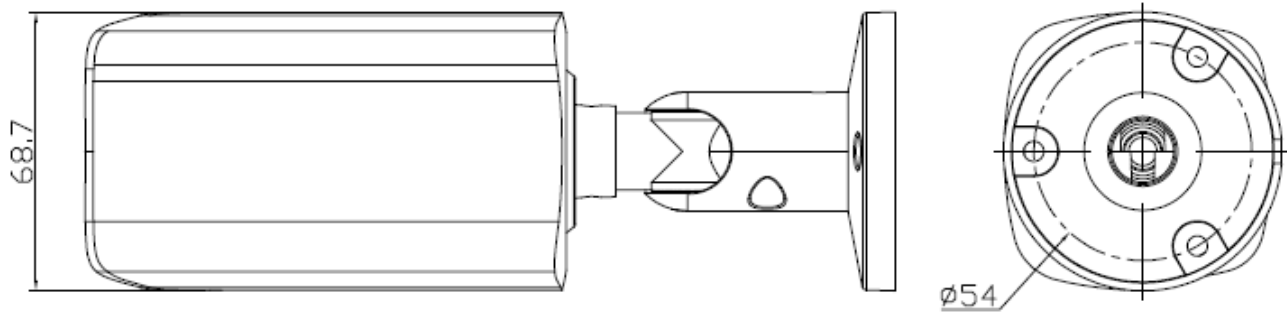

**Model: YC-T988FAHZ37EA**

**8 MP 4K IR Waterproof Bullet 4 in 1 Camera**

## Features:

- ❖ 1/2.8" 2.0 Mega Pixels Sony IMX307 CMOS sensor
- ❖ Full HD resolution 1920 x 1080P
- ❖ 4K UHD resolution 3840x2160P
- ❖ 4-in-1 AHD/HD CVI/HD TVI/CVBS optional output
- ❖ Up to 300M long distance and high speed real time monitoring
- ❖ OSD menu control over coaxial cable (UTC)
- ❖ OSD keys control mode switch and menu
- ❖ Ultra low light and high dynamic range
- ❖ Day/Night (ICR), AWB, AGC, BLC, DNR,
- ❖ D-WDR, Slow-Shutter, Sens up, Defog, Privacy Mask, Mirror
- ❖ Lightning protection
- ❖ Strong water-proof housing, IP66
- ❖ 18pcs SMD IR Leds, IR distance 20-30 meters
- ❖ 3.6 mm fixed lens (2.8mm Optional)

## Technical Specifications:

<b>Model</b>	<b>YC-T988FAHZ37EA</b>
<b>Camera</b>	
Image Sensor	1/2.8" 8Mega pixels CMOS
Chipset	FH8556+IMX415
Effective Pixels	3840(H)×2160 (V)
Video Resolution	8MP:HDTV/CVI/AHD:15fps@3840x2160P, CVBS:25/30fps@960H
Electronic Shutter	AUTO, 1/25 - 1/50,000s
Min. Illumination	0.01Lux@F1.2(AGC ON), 0Lux IR on
Video System	PAL/NTSC
Video Output	1 -BNC, HDCVI / HDTV/AHD/CVBS , adjustable
Video Switch	Dip Switch
Day/Night	Auto/Color/(B/W)/EXT
WDR	Digital WDR
White Balance	AWB/ATW/Indoor/Outdoor/Manual
AGC/BLC	Support
DNR	2D 3D NR
OSD Menu	Multiple languages OSD menu control up the coaxial cable (UTC)
Other	Defog, Privacy Mask, Mirror, Flip
<b>IR Led</b>	
IR Led	18pcs SMD IR Leds
IR Distance	20-30 M
<b>Lens</b>	
Focal length	3.6 mm fixed lens (2.8mm Optional)
<b>General</b>	
Power Supply	12 VDC ± 10%
Power Consumption	< 5 W
Operating Temp.	-20°C-(+60)°C, 10%-90%RH