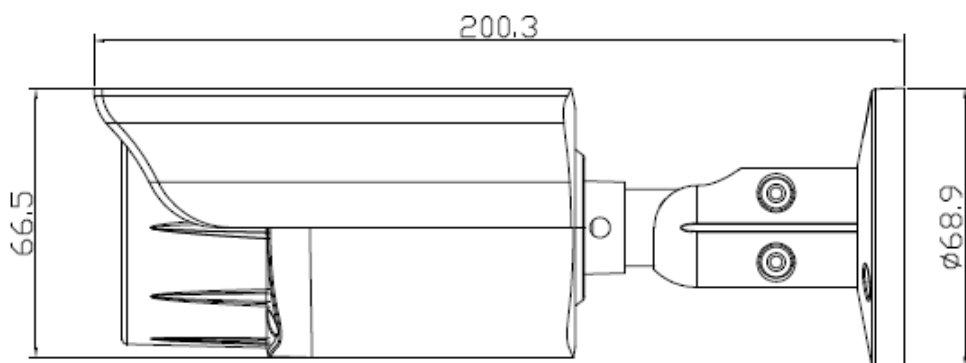

**Model: YC-T988FAHZ37EA**

**8 MP 4K IR Waterproof Bullet 4 in 1 Camera**

## Features:

- ❖ 1/2.8" 2.0 Mega Pixels Sony IMX307 CMOS sensor
- ❖ Full HD resolution 1920 x 1080P
- ❖ 4K UHD resolution 3840x2160P
- ❖ 4-in-1 AHD/HD CVI/HD TVI/CVBS optional output
- ❖ Up to 300M long distance and high speed real time monitoring
- ❖ OSD menu control over coaxial cable (UTC)
- ❖ OSD keys control mode switch and menu
- ❖ Ultra low light and high dynamic range
- ❖ Day/Night (ICR), AWB, AGC, BLC, DNR,
- ❖ D-WDR, Slow-Shutter, Sens up, Defog, Privacy Mask, Mirror
- ❖ Lightning protection
- ❖ Strong water-proof housing, IP66
- ❖ 18pcs SMD IR Leds, IR distance 20-30 meters
- ❖ 3.6 mm fixed lens (2.8mm Optional)

## Technical Specifications:

<b>Model</b>	<b>YC-T988FAHZ37EA</b>
<b>Camera</b>	
Image Sensor	1/2.8" 8Mega pixels CMOS
Chipset	FH8556+IMX415
Effective Pixels	3840(H)×2160 (V)
Video Resolution	8MP:HDTV/CVI/AHD:15fps@3840x2160P, CVBS:25/30fps@960H
Electronic Shutter	AUTO, 1/25 - 1/50,000s
Min. Illumination	0.01Lux@F1.2(AGC ON), 0Lux IR on
Video System	PAL/NTSC
Video Output	1 -BNC, HDCVI / HDTV/AHD/CVBS , adjustable
Video Switch	Dip Switch
Day/Night	Auto/Color/(B/W)/EXT
WDR	Digital WDR
White Balance	AWB/ATW/Indoor/Outdoor/Manual
AGC/BLC	Support
DNR	2D 3D NR
OSD Menu	Multiple languages OSD menu control up the coaxial cable (UTC)
Other	Defog, Privacy Mask, Mirror, Flip
<b>IR Led</b>	
IR Led	18pcs SMD IR Leds
IR Distance	20-30 M
<b>Lens</b>	
Focal length	3.6 mm fixed lens (2.8mm Optional)
<b>General</b>	
Power Supply	12 VDC ± 10%
Power Consumption	< 5 W
Operating Temp.	-20°C-(+60)°C, 10%-90%RH