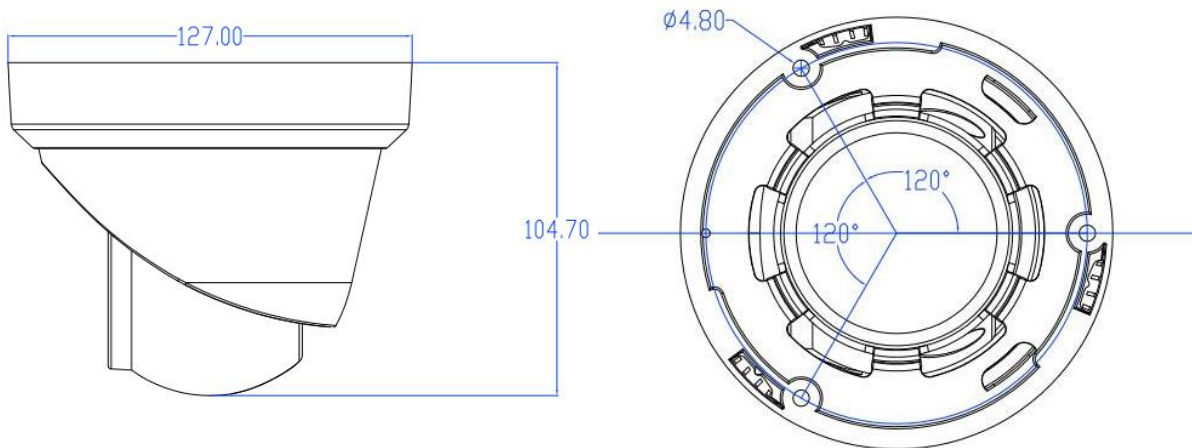

**Model: YC-T988FAHBB97A**

**8 MP 4K IR Waterproof Dome 4 in 1 Camera**

## Features:

- ❖ 1/2.8" 2.0 Mega Pixels Sony IMX307 CMOS sensor
- ❖ Full HD resolution 1920 x 1080P
- ❖ 4K UHD resolution 3840×2160P
- ❖ 4-in-1 AHD/HD CVI/HD TVI/CVBS optional output
- ❖ Up to 300M long distance and high speed real time monitoring
- ❖ OSD menu control over coaxial cable (UTC)
- ❖ OSD keys control mode switch and menu
- ❖ Ultra low light and high dynamic range
- ❖ Day/Night (ICR), AWB, AGC, BLC, DNR,
- ❖ D-WDR, Slow-Shutter, Sens up, Defog, Privacy Mask, Mirror
- ❖ Lightning protection
- ❖ Strong water-proof housing, IP66
- ❖ 18pcs SMD IR Leds, IR distance 20-30 meters
- ❖ 3.6 mm fixed lens (2.8mm Optional)
- ❖ Built-in Mic

## Technical Specifications:

<b>Model</b>	<b>YC-T988FAHBB97A</b>
<b>Camera</b>	
Image Sensor	1/2.8" 8Mega pixels CMOS
Chipset	FH8556+IMX415
Effective Pixels	3840(H)×2160 (V)
Video Resolution	8MP:HDTVI/CVI/AHD:15fps@3840x2160P, CVBS:25/30fps@960H
Electronic Shutter	AUTO, 1/25 - 1/50,000s
Min. Illumination	0.01Lux@F1.2(AGC ON), 0Lux IR on
Video System	PAL/NTSC
Video Output	1 -BNC, HDCVI / HDTVI/AHD/CVBS , adjustable
Video Switch	Dip Switch
Day/Night	Auto/Color/(B/W)/EXT
WDR	Digital WDR
White Balance	AWB/ATW/Indoor/Outdoor/Manual
AGC/BLC	Support
DNR	2D 3D NR
OSD Menu	Multiple languages OSD menu control up the coaxial cable (UTC)
Other	Defog, Privacy Mask, Mirror, Flip
<b>IR Led</b>	
IR Led	18pcs SMD IR Leds
IR Distance	20-30 M
<b>Lens</b>	
Focal length	3.6 mm fixed lens (2.8mm Optional)
<b>General</b>	
Power Supply	12 VDC ± 10%
Power Consumption	< 5 W
Operating Temp.	-20°C-(+60)°C, 10%-90%RH