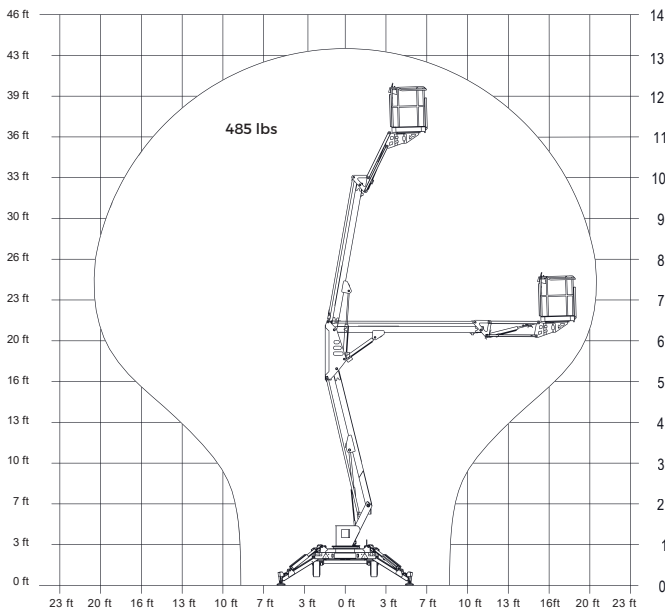

EuropeLIFT

optimize reaching

MODEL: **36 18A**

- Working height 43 ft
- Horizontal outreach (485 lbs): 20 ft
- Articulated telescopic boom
Flyjib 145°
- Standard Platform Rotator 2x45° (option)
- Hydraulic outriggers
- Ground pressure sensors on all outrigger plates with audible and visible alarms
- Fully hydraulic control

TRAILER MOUNTED BOOM LIFT

EuropeLIFT

MODEL: **36 18A**

Technical data	36 18A
Working height	43 ft
Platform height	36 ft
Outreach	20 ft
Platform capacity	485 lbs
Rotation (non continuous)	355°
Jib length	4 ft
Platform dimensions	3 ft 11 in x 2 ft 7,5 in x 3 ft 7 in
Platform rotation	2x45°
Transport length (A)	21 ft
Transport width (B)	5 ft
Transport height (C)	6 ft 11 in
Gross weight (230V)	3262 lbs
Outrigger footprint (D)	11 ft
Gradeability	8%

DIAGRAM

OPTIONS

- Custom colour
- Battery Power 24V 225Ah
- Fiberglass basket with tool tray (2 person)
- Outrigger plate pads
- Platform rotator 2x45°
- Wheel assist with hydraulic coupling

Manufacturer: