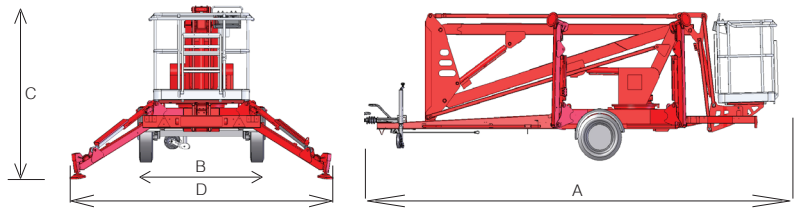

EuropeLIFT

optimize reaching

MODEL: **36 18A**

- Working height 43 ft
- Horizontal outreach (485 lbs): 20 ft
- Articulated telescopic boom
Flyjib 145°
- Standard Platform Rotator 2x45° (option)
- Hydraulic outriggers
- Ground pressure sensors on all outrigger plates with audible and visible alarms
- Fully hydraulic control

TRAILER MOUNTED BOOM LIFT

EuropeLIFT

MODEL: **36 18A**

Technical data	36 18A
Working height	43 ft
Platform height	36 ft
Outreach	20 ft
Platform capacity	485 lbs
Rotation (non continuous)	355°
Jib length	4 ft
Platform dimensions	3 ft 11 in x 2 ft 7,5 in x 3 ft 7 in
Platform rotation	2x45°
Transport length (A)	21 ft
Transport width (B)	5 ft
Transport height (C)	6 ft 11 in
Gross weight (230V)	3262 lbs
Outrigger footprint (D)	11 ft
Gradeability	8%

DIAGRAM

OPTIONS

- Custom colour
- Battery Power 24V 225Ah
- Fiberglass basket with tool tray (2 person)
- Outrigger plate pads
- Platform rotator 2x45°
- Wheel assist with hydraulic coupling

Manufacturer: